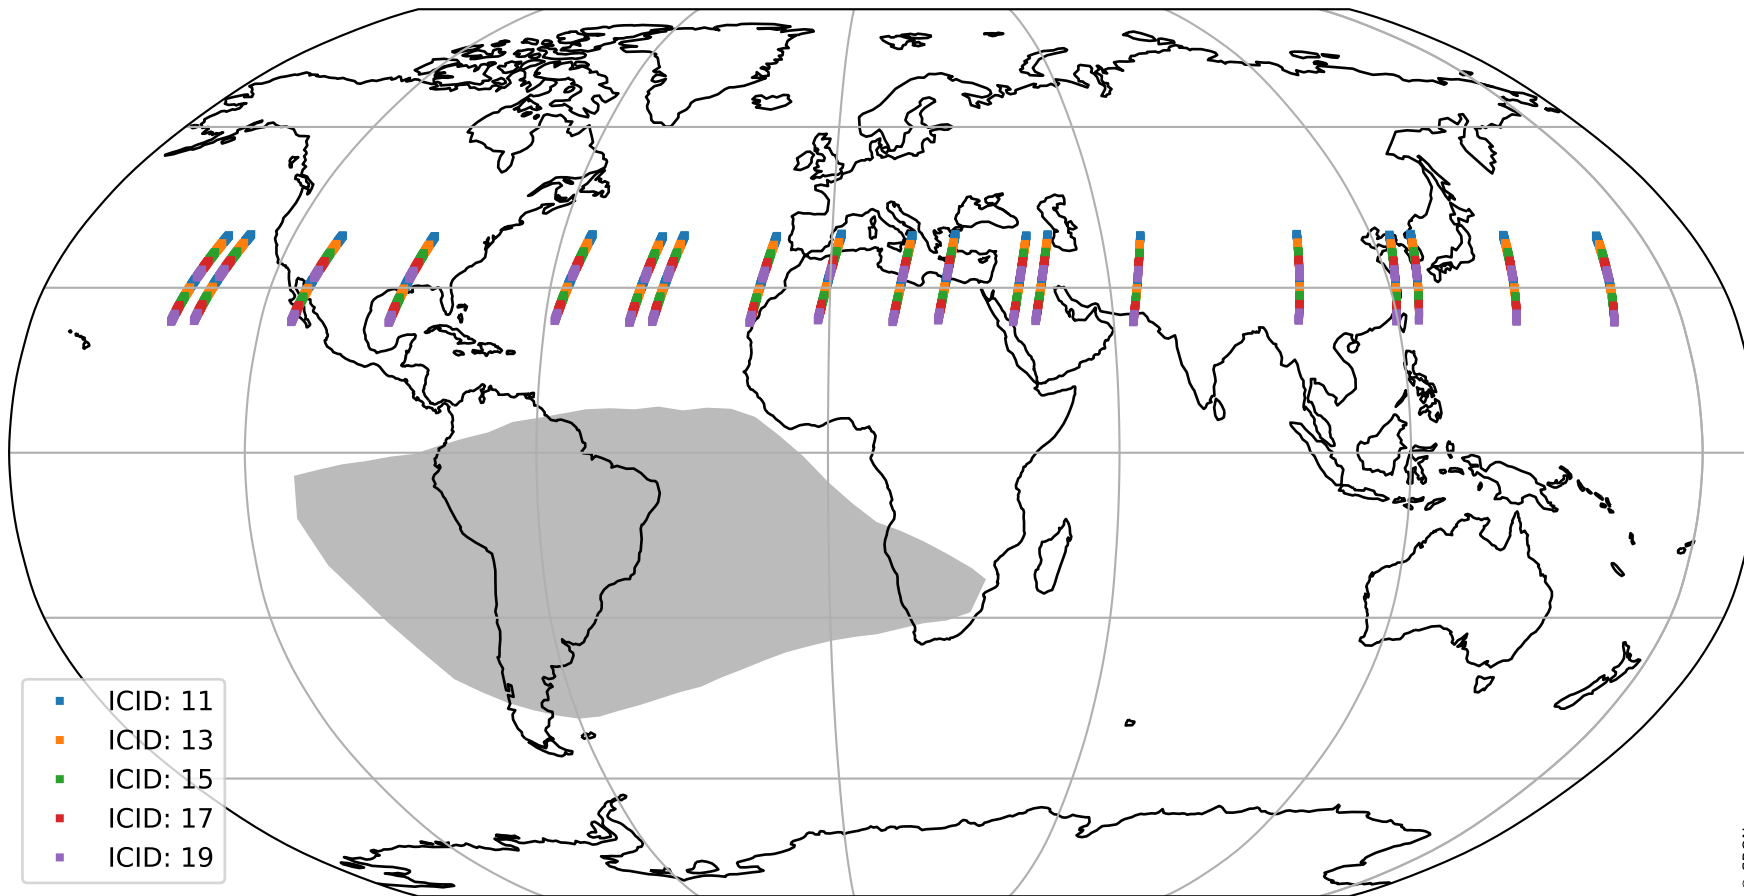

Tropomi SWIR offset (beta nominal)

orbits : 19 in [16237, 16282]
coverage : 2020-12-01 / 2020-12-04
median : 0.52594 V
spread : 0.03591 V
created : 2023-08-22T11:09:04

value detector map

Tropomi SWIR offset (beta nominal)

orbits : 19 in [16237, 16282]
coverage : 2020-12-01 / 2020-12-04
median : 28.219 μV
spread : 14.37 μV
created : 2023-08-22T11:09:04

Tropomi SWIR offset (beta nominal)

orbits : 19 in [16237, 16282]
coverage : 2020-12-01 / 2020-12-04
median : -0.082609 mV
spread : 0.40008 mV
created : 2023-08-22T11:09:04

value compared with SWIR offset CKD

Tropomi SWIR offset (beta nominal) ground-tracks of Sentinel-5P

orbits : 19 in [16237, 16282]
coverage : 2020-12-01 / 2020-12-04
created : 2023-08-22T11:09:05

Tropomi SWIR offset (beta nominal)

orbits : [1867, 16282]
coverage : 2018-02-20 / 2020-12-04
created : 2023-08-22T11:09:05

trend of detector median & temperatures