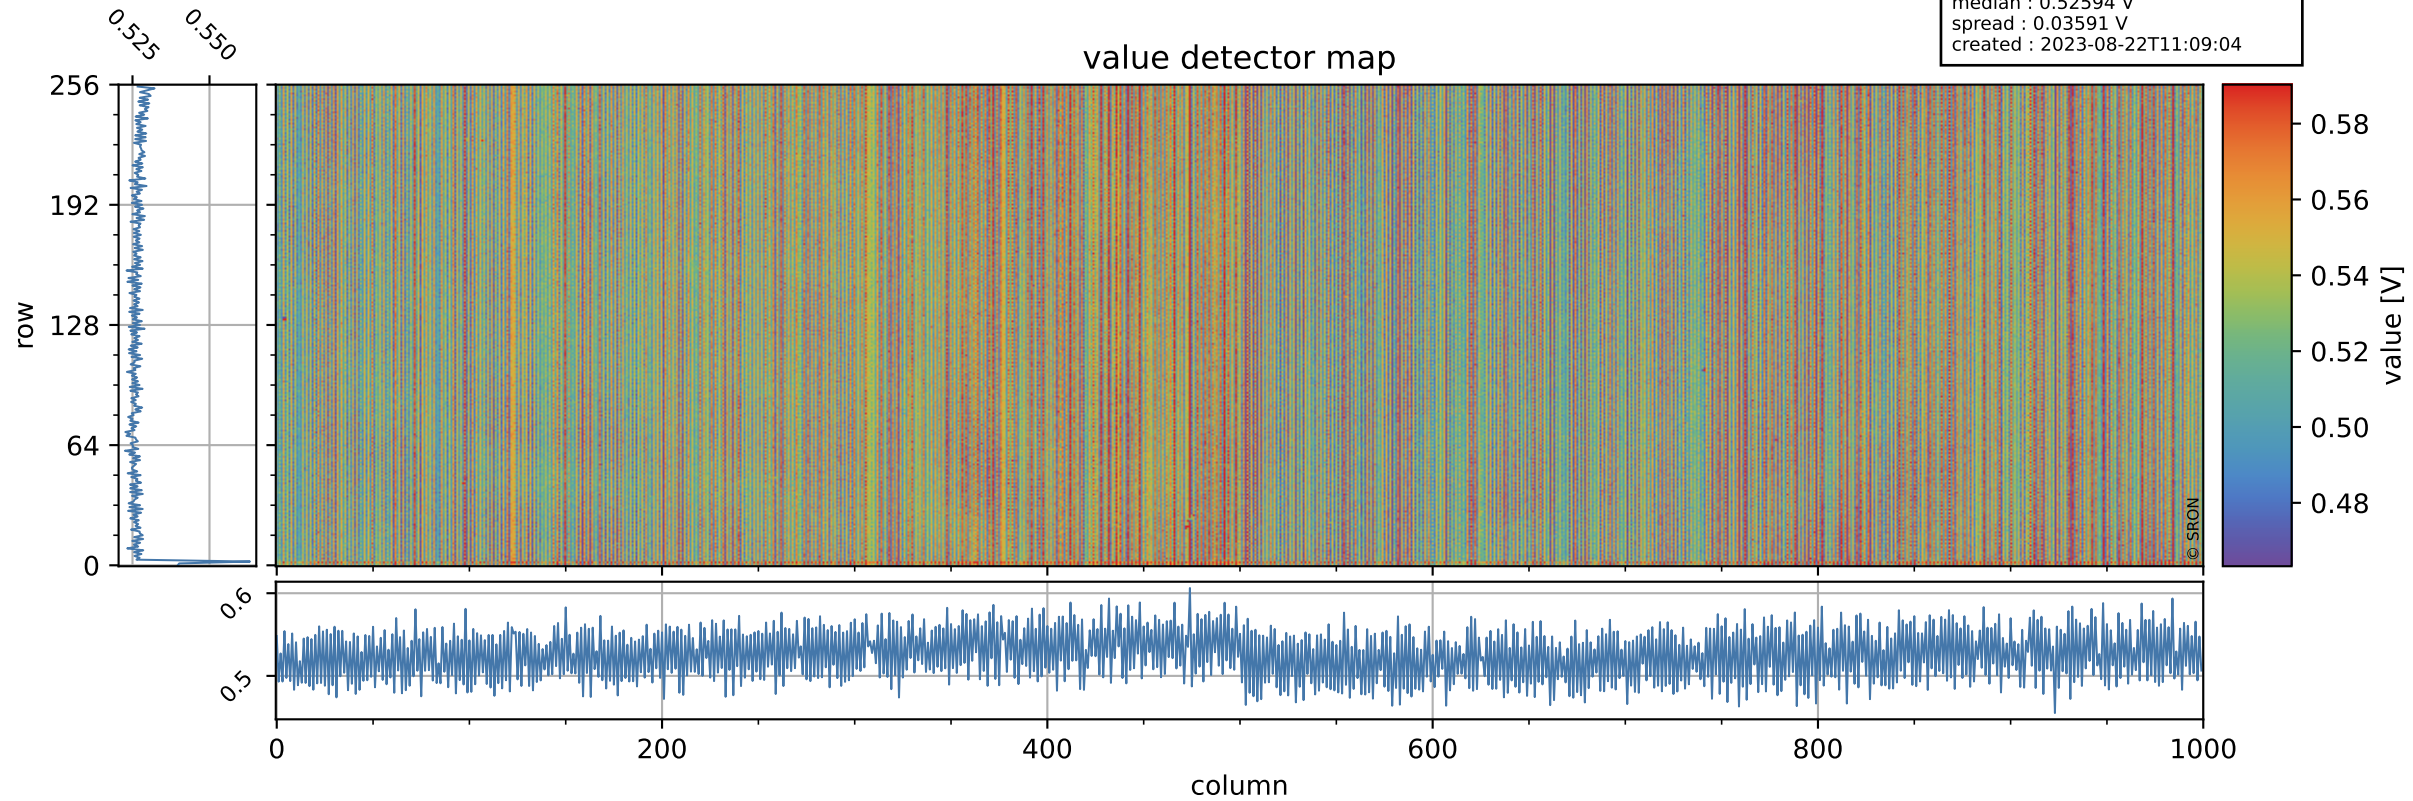

Tropomi SWIR offset (beta nominal)

orbits : 19 in [16237, 16282]
coverage : 2020-12-01 / 2020-12-04
median : 0.52594 V
spread : 0.03591 V
created : 2023-08-22T11:09:04

value detector map

Tropomi SWIR offset (beta nominal)

orbits : 19 in [16237, 16282]
coverage : 2020-12-01 / 2020-12-04
median : 28.219 μV
spread : 14.37 μV
created : 2023-08-22T11:09:04

Tropomi SWIR offset (beta nominal)

orbits : 19 in [16237, 16282]
coverage : 2020-12-01 / 2020-12-04
median : -0.082609 mV
spread : 0.40008 mV
created : 2023-08-22T11:09:04

value compared with SWIR offset CKD

Tropomi SWIR offset (beta nominal) ground-tracks of Sentinel-5P

orbits : 19 in [16237, 16282]
coverage : 2020-12-01 / 2020-12-04
created : 2023-08-22T11:09:05

Tropomi SWIR offset (beta nominal)

orbits : [1867, 16282]
coverage : 2018-02-20 / 2020-12-04
created : 2023-08-22T11:09:05

trend of detector median & temperatures