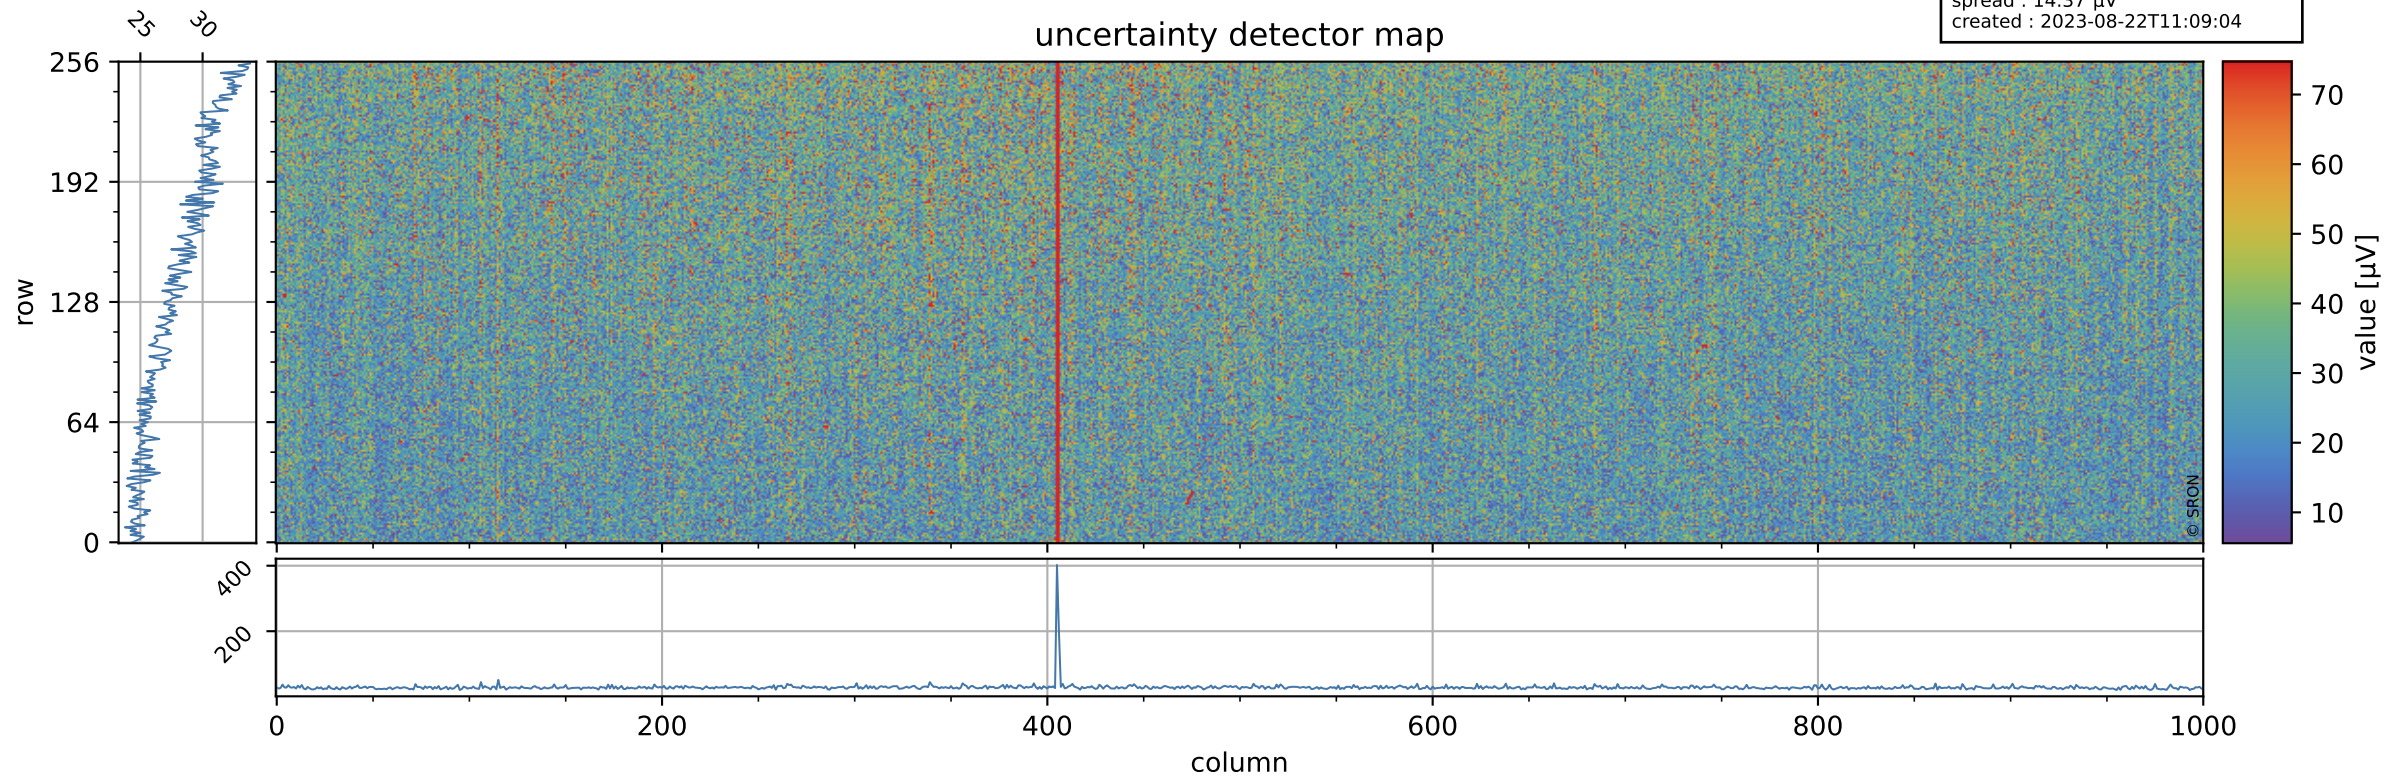

Tropomi SWIR offset (beta nominal)

orbits : 19 in [16237, 16282]
coverage : 2020-12-01 / 2020-12-04
median : 0.52594 V
spread : 0.03591 V
created : 2023-08-22T11:09:04

value detector map

Tropomi SWIR offset (beta nominal)

orbits : 19 in [16237, 16282]
coverage : 2020-12-01 / 2020-12-04
median : 28.219 μV
spread : 14.37 μV
created : 2023-08-22T11:09:04

Tropomi SWIR offset (beta nominal)

orbits : 19 in [16237, 16282]
coverage : 2020-12-01 / 2020-12-04
median : -0.082609 mV
spread : 0.40008 mV
created : 2023-08-22T11:09:04

value compared with SWIR offset CKD

Tropomi SWIR offset (beta nominal) ground-tracks of Sentinel-5P

orbits : 19 in [16237, 16282]
coverage : 2020-12-01 / 2020-12-04
created : 2023-08-22T11:09:05

Tropomi SWIR offset (beta nominal)

orbits : [1867, 16282]
coverage : 2018-02-20 / 2020-12-04
created : 2023-08-22T11:09:05

trend of detector median & temperatures