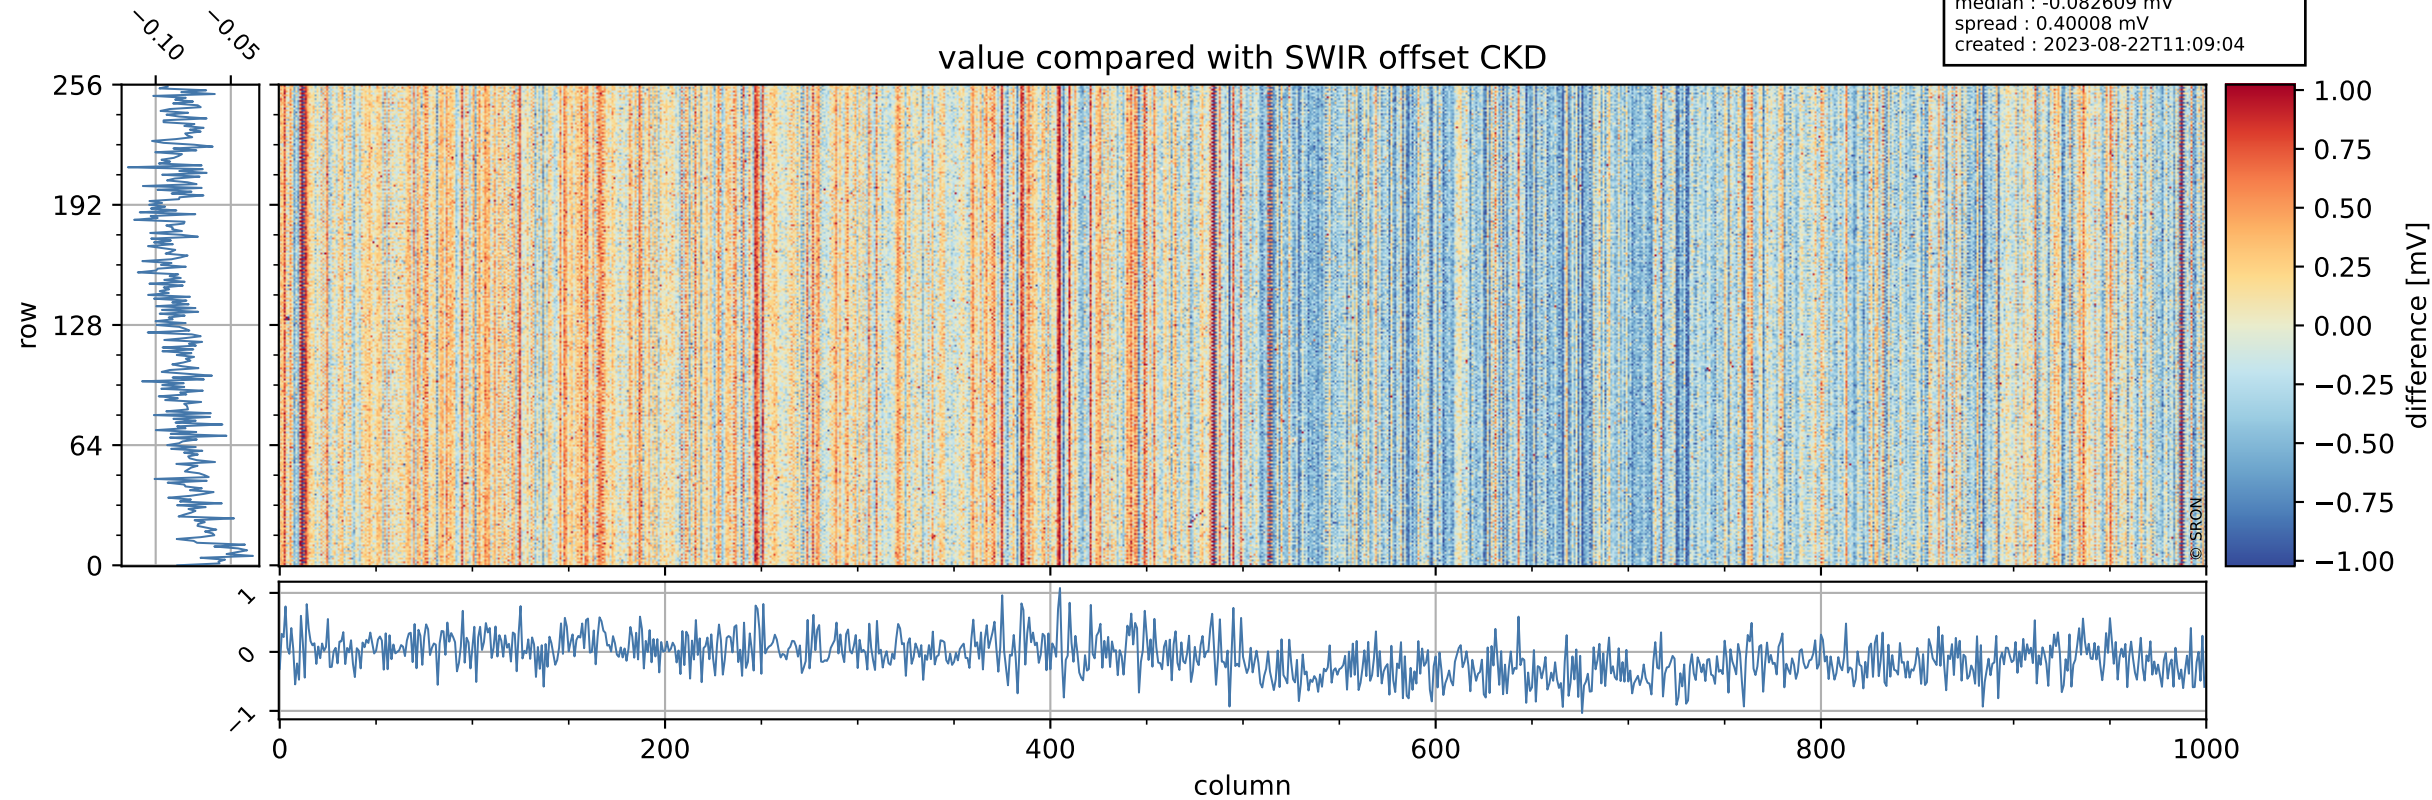

Tropomi SWIR offset (beta nominal)

orbits : 19 in [16237, 16282]
coverage : 2020-12-01 / 2020-12-04
median : 0.52594 V
spread : 0.03591 V
created : 2023-08-22T11:09:04

value detector map

Tropomi SWIR offset (beta nominal)

orbits : 19 in [16237, 16282]
coverage : 2020-12-01 / 2020-12-04
median : 28.219 μV
spread : 14.37 μV
created : 2023-08-22T11:09:04

Tropomi SWIR offset (beta nominal)

orbits : 19 in [16237, 16282]
coverage : 2020-12-01 / 2020-12-04
median : -0.082609 mV
spread : 0.40008 mV
created : 2023-08-22T11:09:04

value compared with SWIR offset CKD

Tropomi SWIR offset (beta nominal) ground-tracks of Sentinel-5P

orbits : 19 in [16237, 16282]
coverage : 2020-12-01 / 2020-12-04
created : 2023-08-22T11:09:05

Tropomi SWIR offset (beta nominal)

orbits : [1867, 16282]
coverage : 2018-02-20 / 2020-12-04
created : 2023-08-22T11:09:05

trend of detector median & temperatures