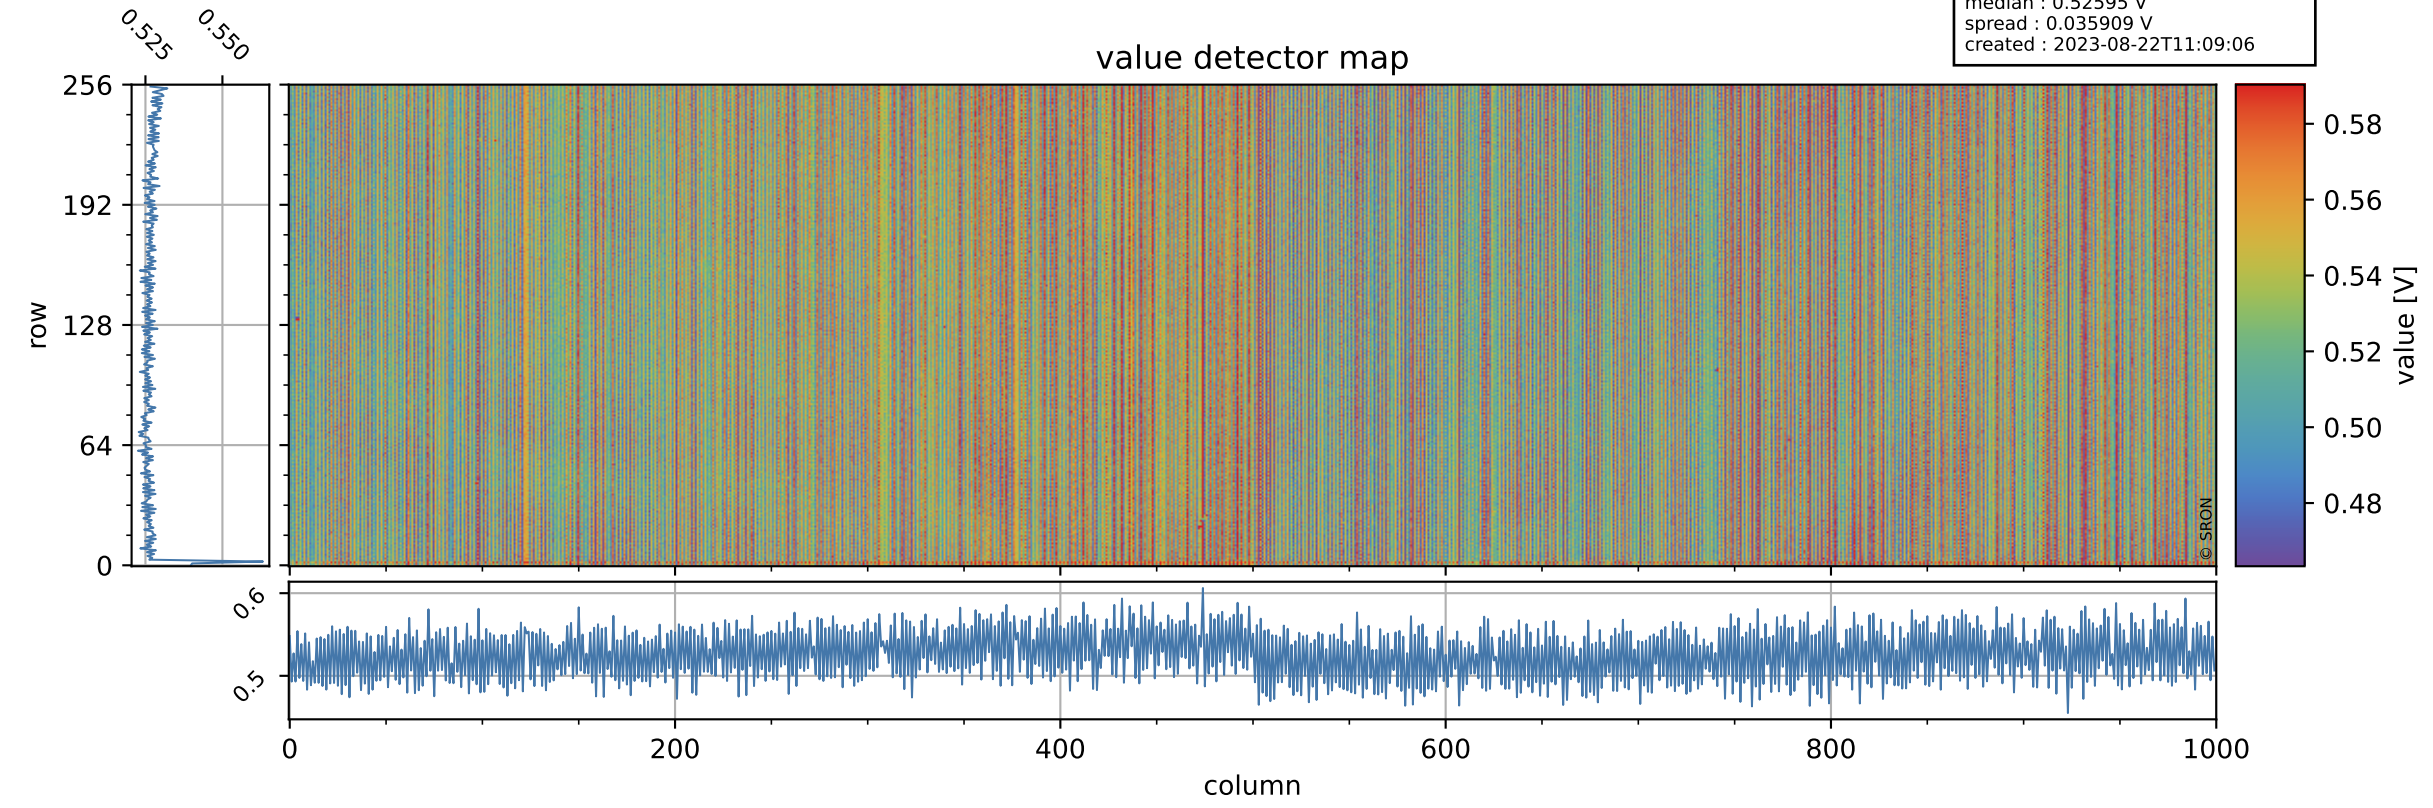

Tropomi SWIR offset (beta nominal)

orbits : 19 in [16282, 16327]
coverage : 2020-12-04 / 2020-12-07
median : 0.52595 V
spread : 0.035909 V
created : 2023-08-22T11:09:06

value detector map

Tropomi SWIR offset (beta nominal)

orbits : 19 in [16282, 16327]
coverage : 2020-12-04 / 2020-12-07
median : 28.961 μV
spread : 14.698 μV
created : 2023-08-22T11:09:06

Tropomi SWIR offset (beta nominal)

orbits : 19 in [16282, 16327]
coverage : 2020-12-04 / 2020-12-07
median : -0.068659 mV
spread : 0.38852 mV
created : 2023-08-22T11:09:06

value compared with SWIR offset CKD

Tropomi SWIR offset (beta nominal) ground-tracks of Sentinel-5P

orbits : 19 in [16282, 16327]
coverage : 2020-12-04 / 2020-12-07
created : 2023-08-22T11:09:07

Tropomi SWIR offset (beta nominal)

orbits : [1867, 16327]
coverage : 2018-02-20 / 2020-12-07
created : 2023-08-22T11:09:07

trend of detector median & temperatures