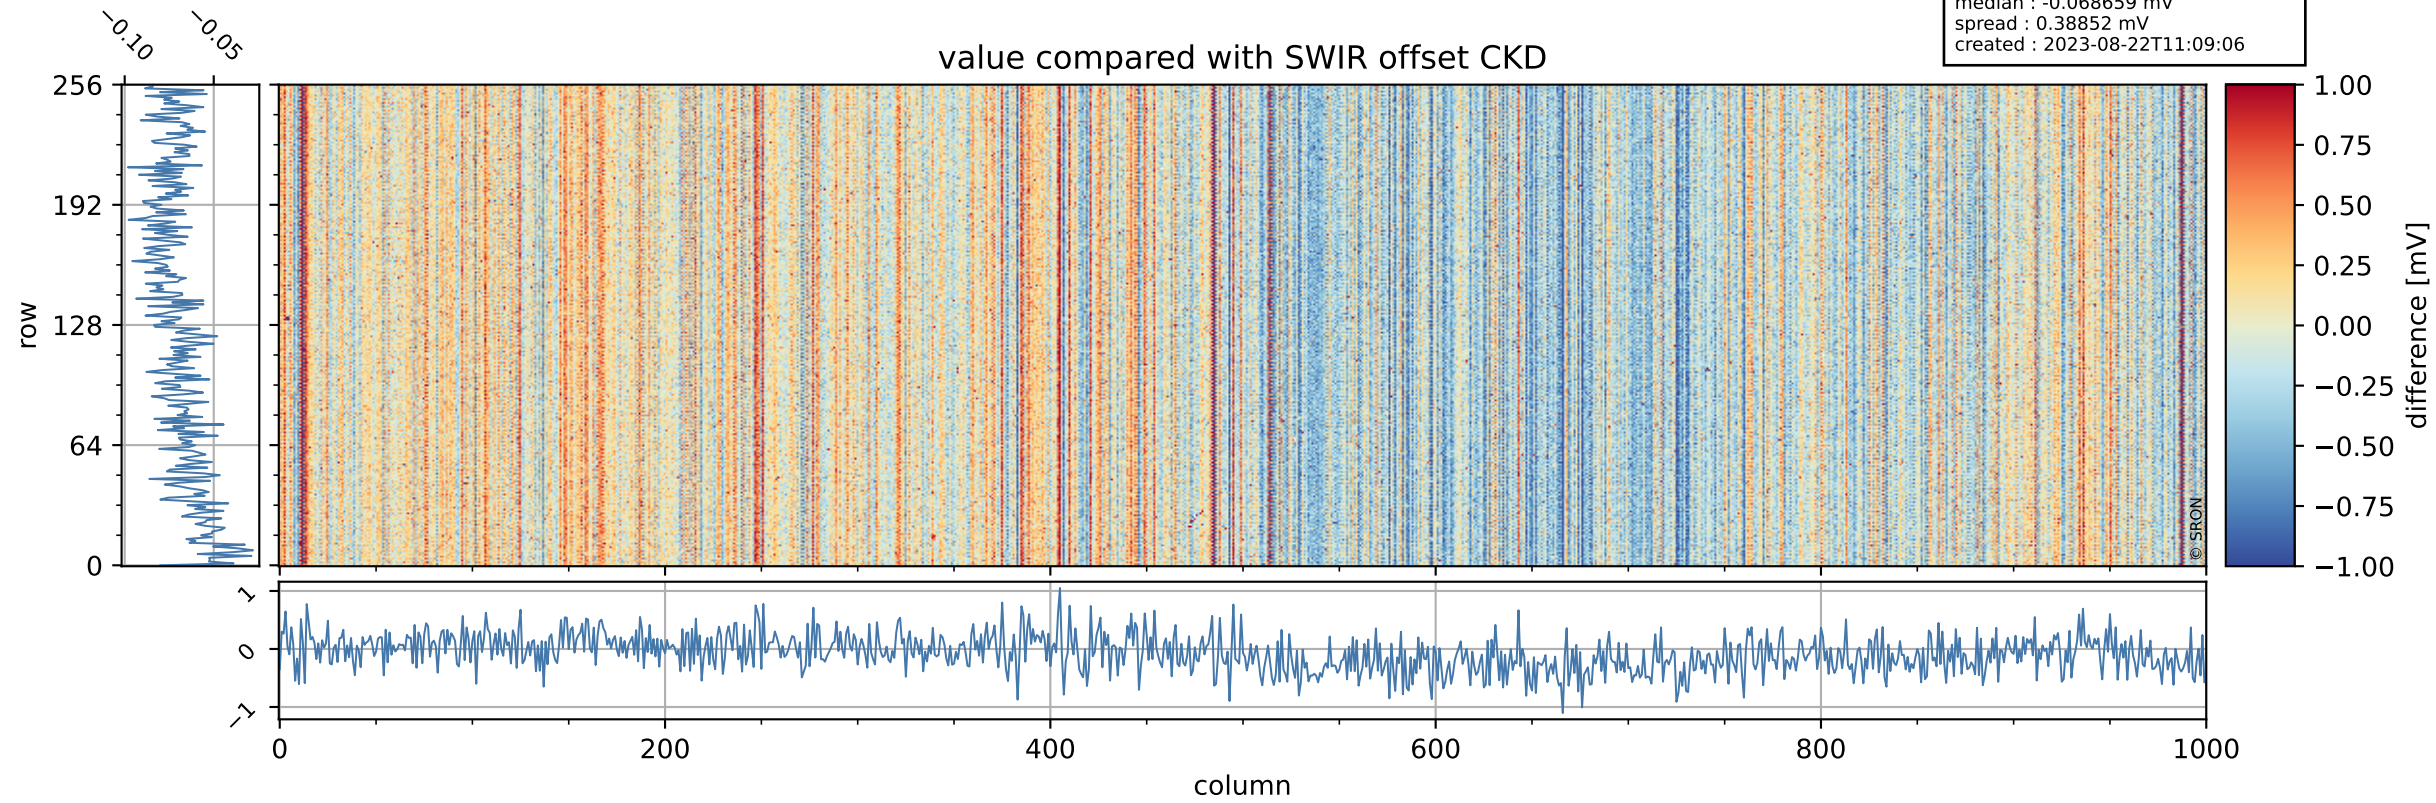

Tropomi SWIR offset (beta nominal)

orbits : 19 in [16282, 16327]
coverage : 2020-12-04 / 2020-12-07
median : 0.52595 V
spread : 0.035909 V
created : 2023-08-22T11:09:06

value detector map

Tropomi SWIR offset (beta nominal)

orbits : 19 in [16282, 16327]
coverage : 2020-12-04 / 2020-12-07
median : 28.961 μV
spread : 14.698 μV
created : 2023-08-22T11:09:06

Tropomi SWIR offset (beta nominal)

orbits : 19 in [16282, 16327]
coverage : 2020-12-04 / 2020-12-07
median : -0.068659 mV
spread : 0.38852 mV
created : 2023-08-22T11:09:06

value compared with SWIR offset CKD

Tropomi SWIR offset (beta nominal) ground-tracks of Sentinel-5P

orbits : 19 in [16282, 16327]
coverage : 2020-12-04 / 2020-12-07
created : 2023-08-22T11:09:07

Tropomi SWIR offset (beta nominal)

orbits : [1867, 16327]
coverage : 2018-02-20 / 2020-12-07
created : 2023-08-22T11:09:07

trend of detector median & temperatures