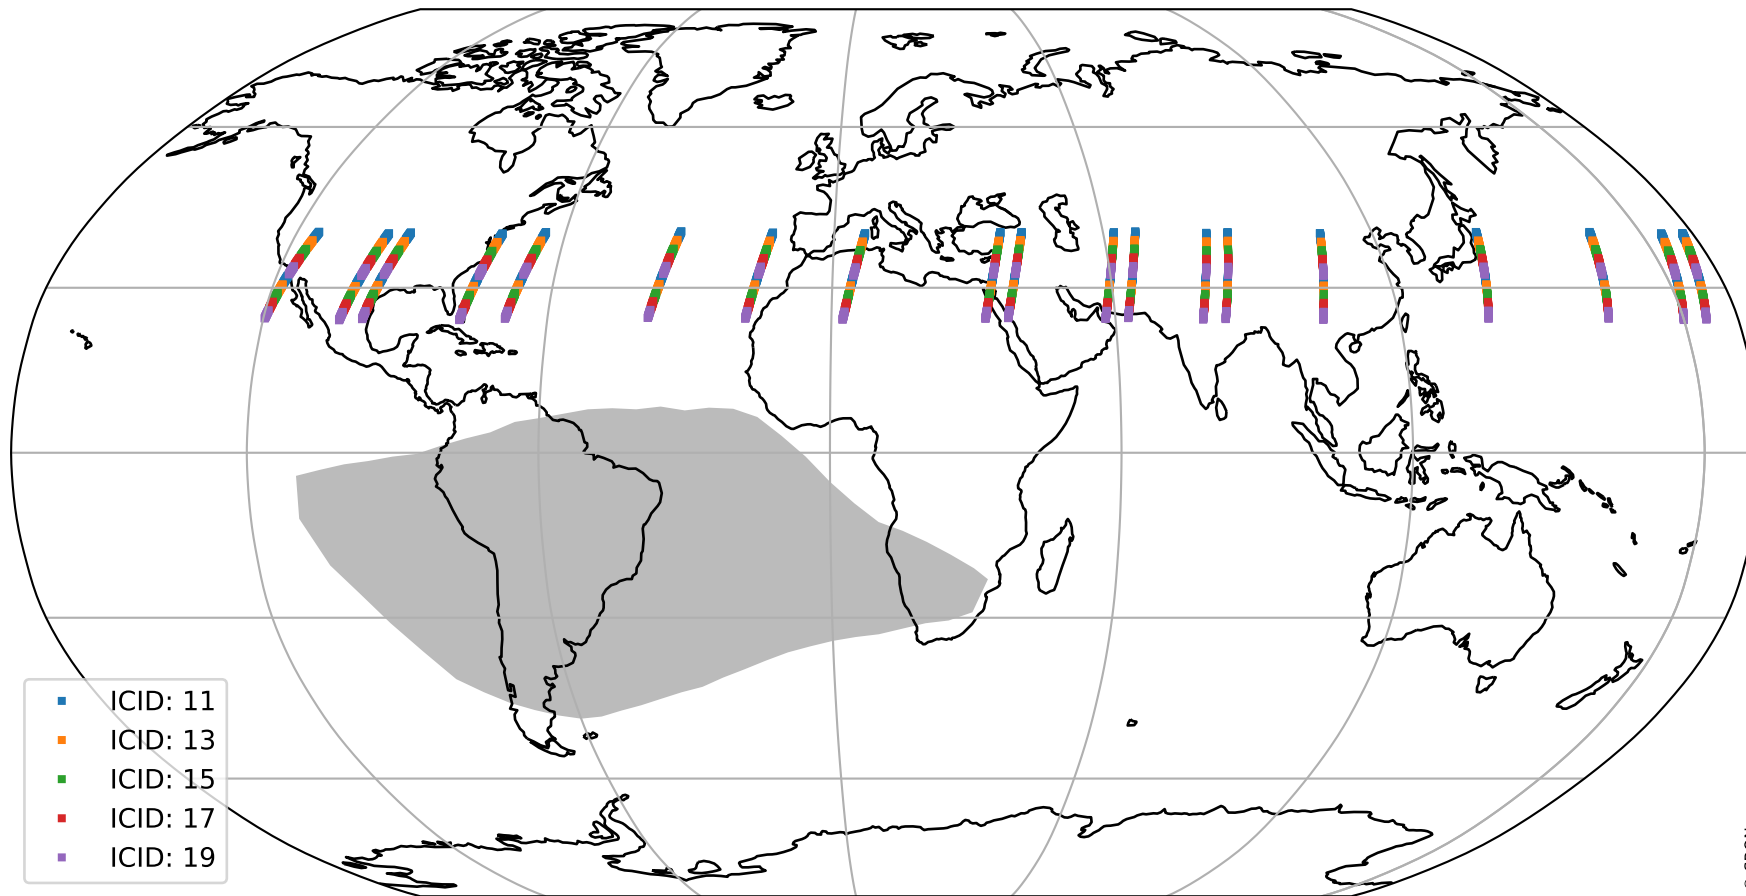

Tropomi SWIR offset (beta nominal)

orbits : 19 in [16282, 16327]
coverage : 2020-12-04 / 2020-12-07
median : 0.52595 V
spread : 0.035909 V
created : 2023-08-22T11:09:06

value detector map

Tropomi SWIR offset (beta nominal)

orbits : 19 in [16282, 16327]
coverage : 2020-12-04 / 2020-12-07
median : 28.961 μV
spread : 14.698 μV
created : 2023-08-22T11:09:06

Tropomi SWIR offset (beta nominal)

orbits : 19 in [16282, 16327]
coverage : 2020-12-04 / 2020-12-07
median : -0.068659 mV
spread : 0.38852 mV
created : 2023-08-22T11:09:06

value compared with SWIR offset CKD

Tropomi SWIR offset (beta nominal) ground-tracks of Sentinel-5P

orbits : 19 in [16282, 16327]
coverage : 2020-12-04 / 2020-12-07
created : 2023-08-22T11:09:07

Tropomi SWIR offset (beta nominal)

orbits : [1867, 16327]
coverage : 2018-02-20 / 2020-12-07
created : 2023-08-22T11:09:07

trend of detector median & temperatures