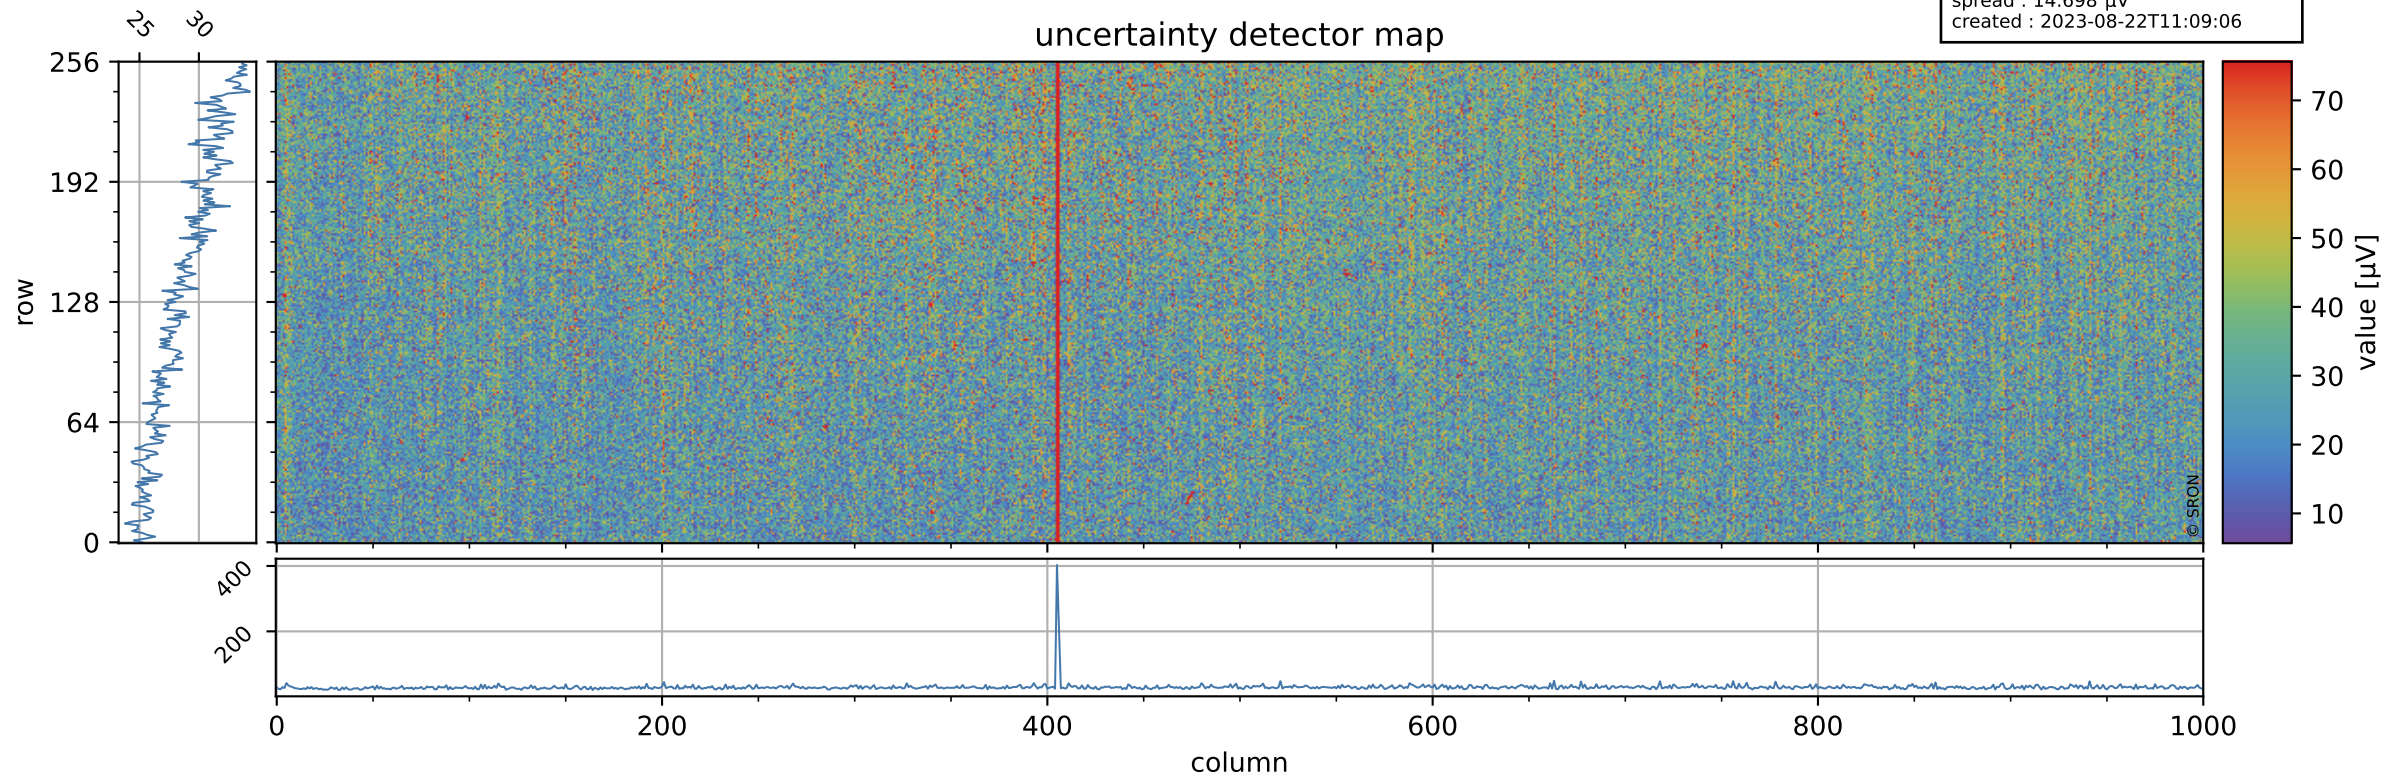

Tropomi SWIR offset (beta nominal)

orbits : 19 in [16282, 16327]
coverage : 2020-12-04 / 2020-12-07
median : 0.52595 V
spread : 0.035909 V
created : 2023-08-22T11:09:06

value detector map

Tropomi SWIR offset (beta nominal)

orbits : 19 in [16282, 16327]
coverage : 2020-12-04 / 2020-12-07
median : 28.961 μV
spread : 14.698 μV
created : 2023-08-22T11:09:06

Tropomi SWIR offset (beta nominal)

orbits : 19 in [16282, 16327]
coverage : 2020-12-04 / 2020-12-07
median : -0.068659 mV
spread : 0.38852 mV
created : 2023-08-22T11:09:06

value compared with SWIR offset CKD

Tropomi SWIR offset (beta nominal) ground-tracks of Sentinel-5P

orbits : 19 in [16282, 16327]
coverage : 2020-12-04 / 2020-12-07
created : 2023-08-22T11:09:07

Tropomi SWIR offset (beta nominal)

orbits : [1867, 16327]
coverage : 2018-02-20 / 2020-12-07
created : 2023-08-22T11:09:07

trend of detector median & temperatures