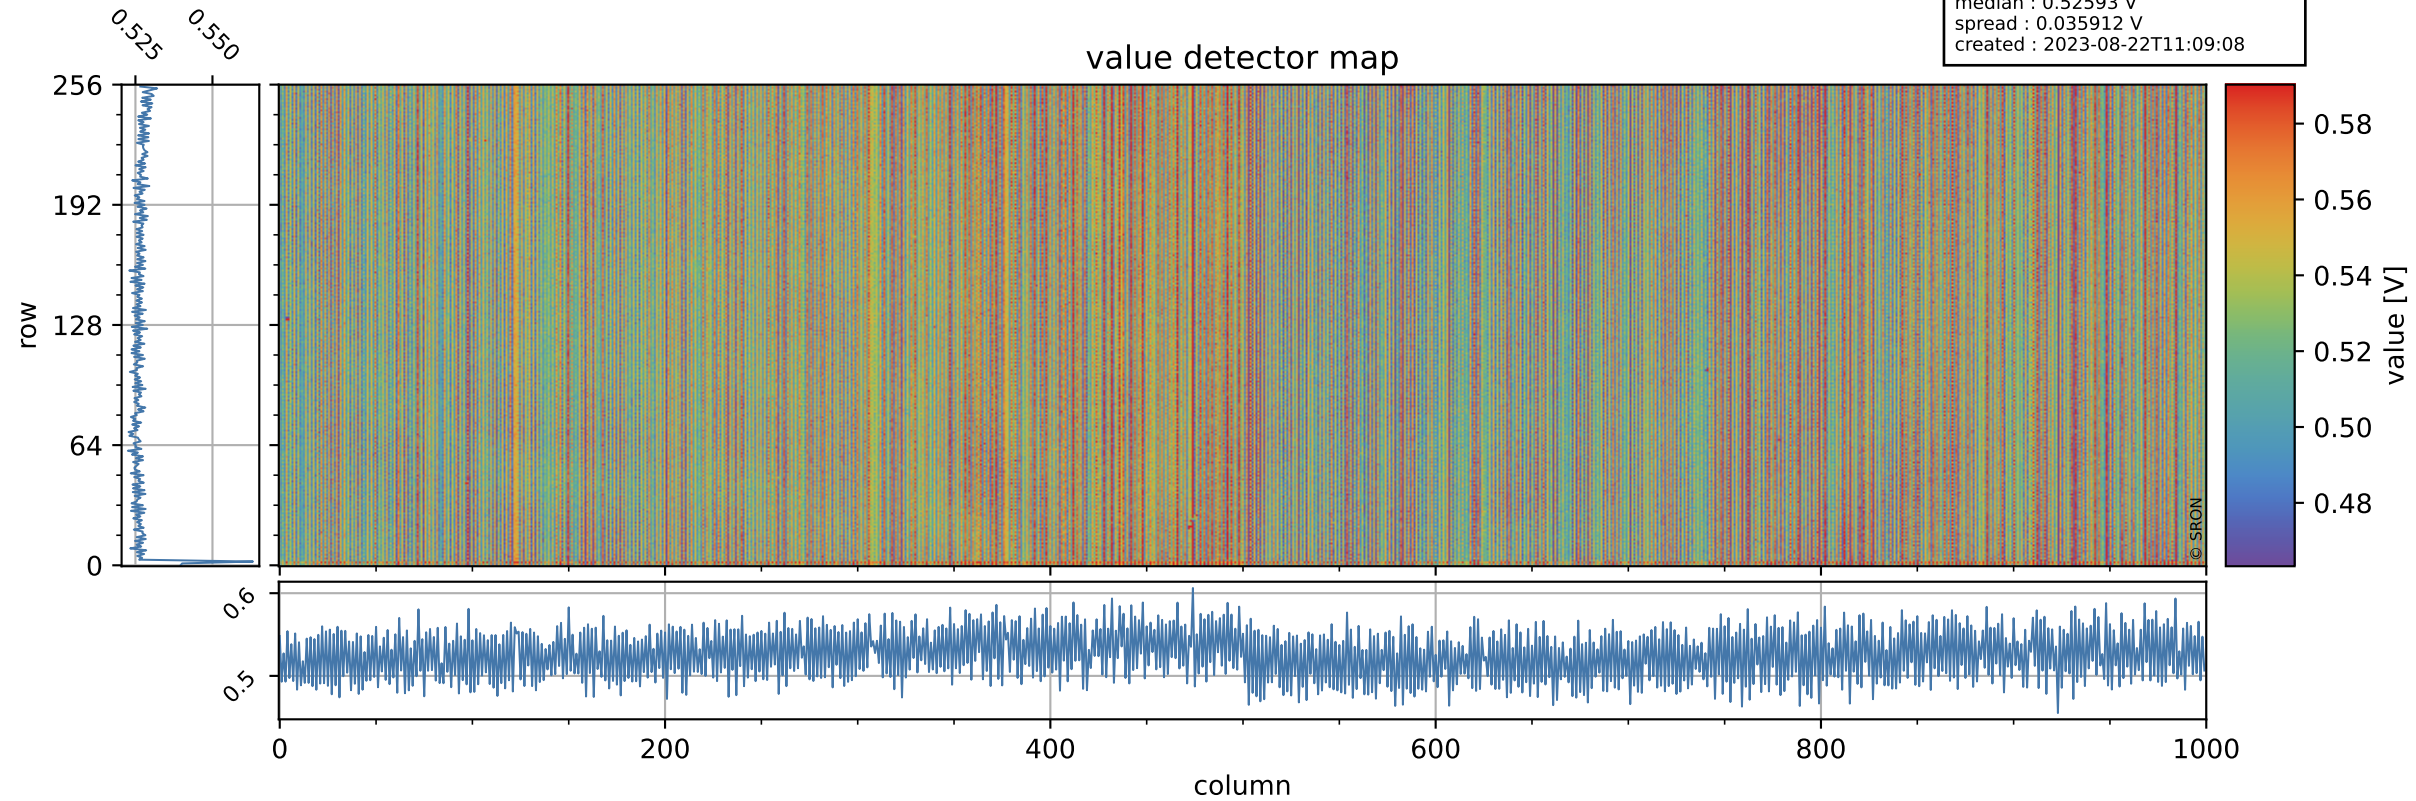

Tropomi SWIR offset (beta nominal)

orbits : 18 in [16327, 16372]
coverage : 2020-12-07 / 2020-12-10
median : 0.52593 V
spread : 0.035912 V
created : 2023-08-22T11:09:08

value detector map

Tropomi SWIR offset (beta nominal)

orbits : 18 in [16327, 16372]
coverage : 2020-12-07 / 2020-12-10
median : 28.402 μV
spread : 14.382 μV
created : 2023-08-22T11:09:08

Tropomi SWIR offset (beta nominal)

orbits : 18 in [16327, 16372]
coverage : 2020-12-07 / 2020-12-10
median : -0.08855 mV
spread : 0.40032 mV
created : 2023-08-22T11:09:08

value compared with SWIR offset CKD

Tropomi SWIR offset (beta nominal) ground-tracks of Sentinel-5P

orbits : 18 in [16327, 16372]
coverage : 2020-12-07 / 2020-12-10
created : 2023-08-22T11:09:09

Tropomi SWIR offset (beta nominal)

orbits : [1867, 16372]
coverage : 2018-02-20 / 2020-12-10
created : 2023-08-22T11:09:09

trend of detector median & temperatures