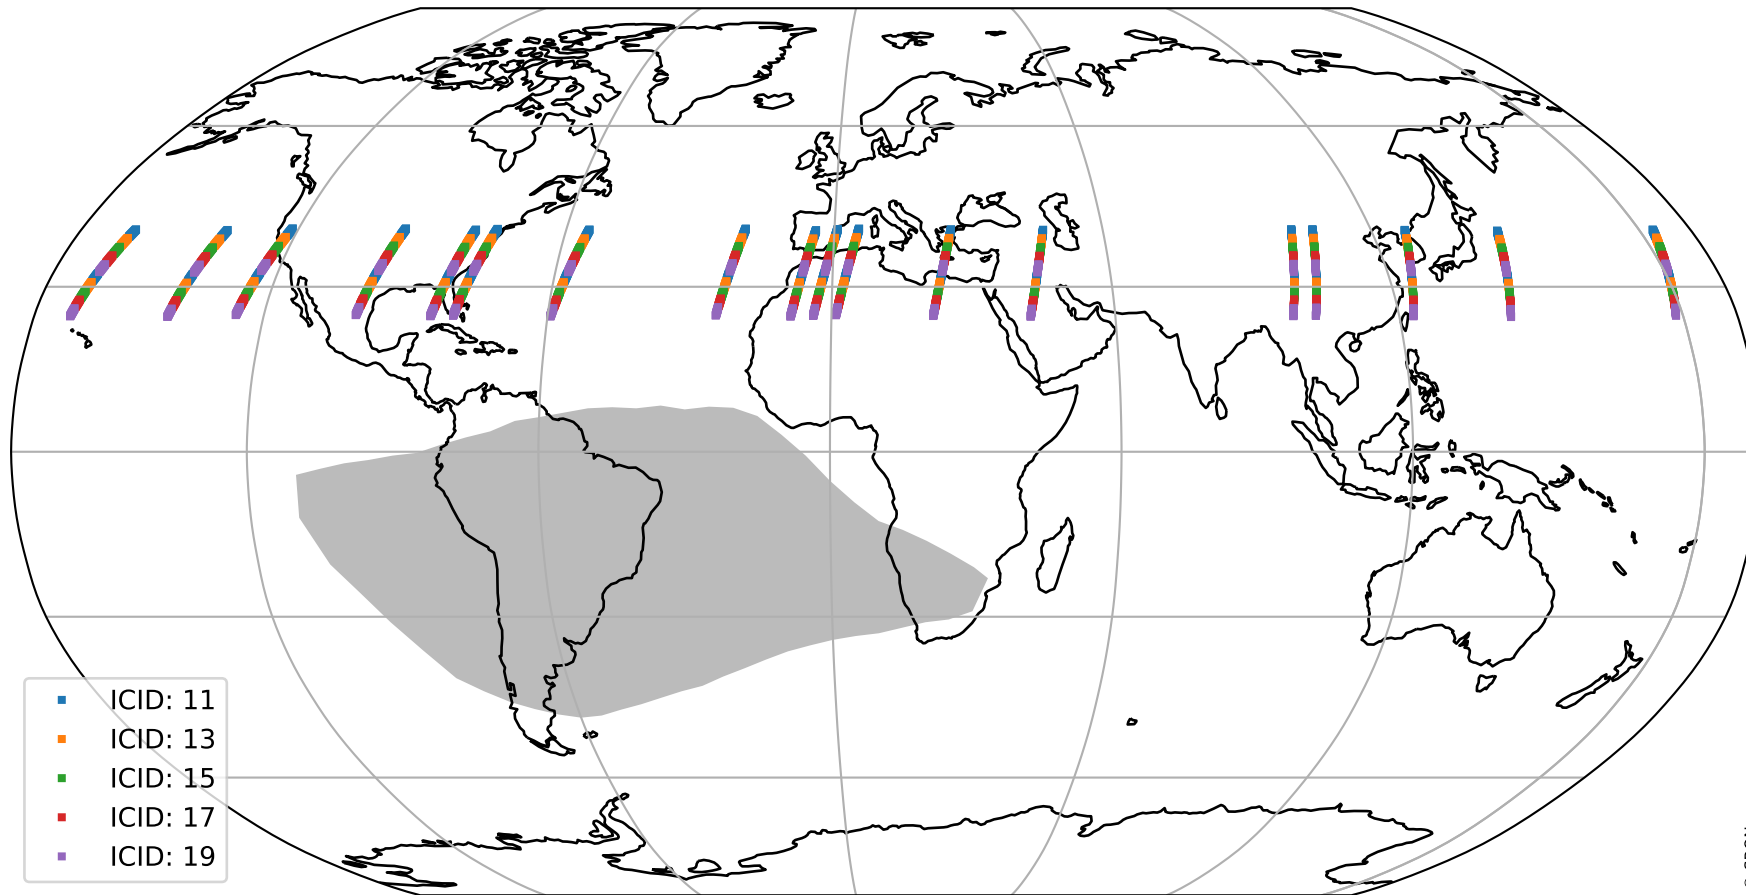

Tropomi SWIR offset (beta nominal)

orbits : 18 in [16327, 16372]
coverage : 2020-12-07 / 2020-12-10
median : 0.52593 V
spread : 0.035912 V
created : 2023-08-22T11:09:08

value detector map

Tropomi SWIR offset (beta nominal)

orbits : 18 in [16327, 16372]
coverage : 2020-12-07 / 2020-12-10
median : 28.402 μV
spread : 14.382 μV
created : 2023-08-22T11:09:08

Tropomi SWIR offset (beta nominal)

orbits : 18 in [16327, 16372]
coverage : 2020-12-07 / 2020-12-10
median : -0.08855 mV
spread : 0.40032 mV
created : 2023-08-22T11:09:08

value compared with SWIR offset CKD

Tropomi SWIR offset (beta nominal) ground-tracks of Sentinel-5P

orbits : 18 in [16327, 16372]
coverage : 2020-12-07 / 2020-12-10
created : 2023-08-22T11:09:09

Tropomi SWIR offset (beta nominal)

orbits : [1867, 16372]
coverage : 2018-02-20 / 2020-12-10
created : 2023-08-22T11:09:09

trend of detector median & temperatures