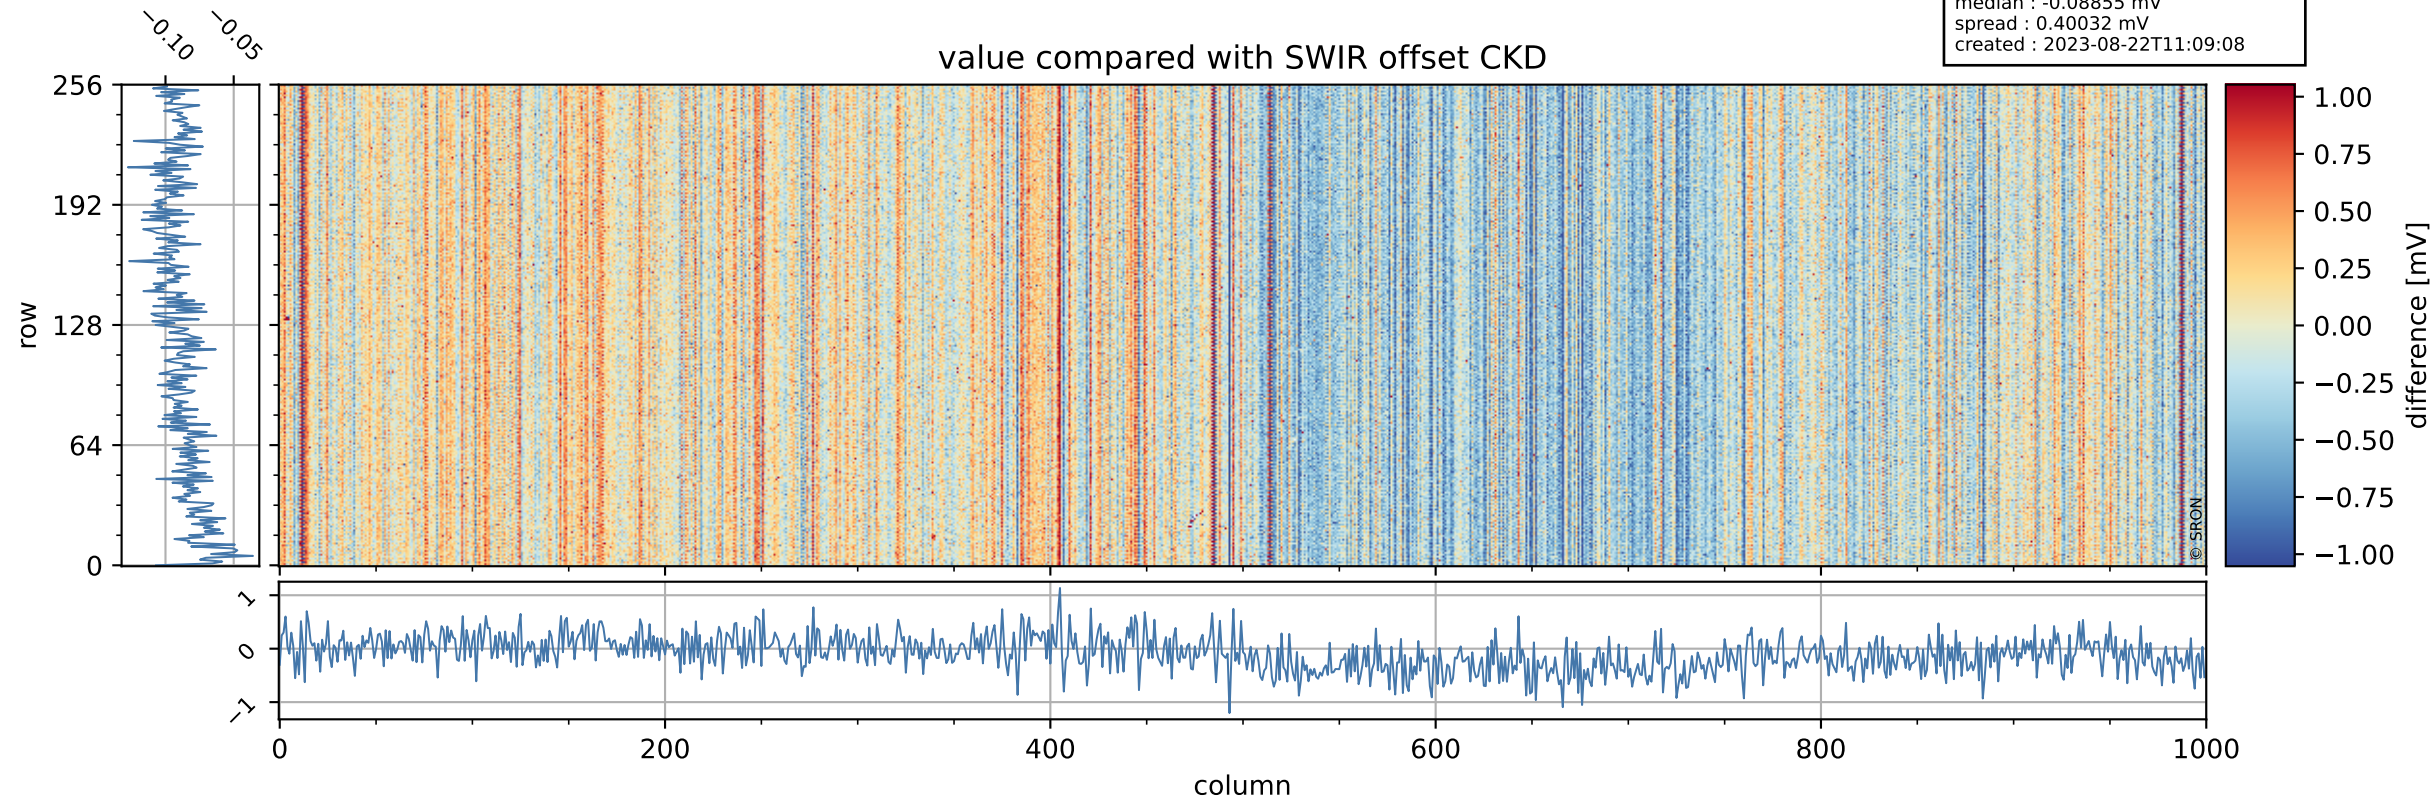

Tropomi SWIR offset (beta nominal)

orbits : 18 in [16327, 16372]
coverage : 2020-12-07 / 2020-12-10
median : 0.52593 V
spread : 0.035912 V
created : 2023-08-22T11:09:08

value detector map

Tropomi SWIR offset (beta nominal)

orbits : 18 in [16327, 16372]
coverage : 2020-12-07 / 2020-12-10
median : 28.402 μV
spread : 14.382 μV
created : 2023-08-22T11:09:08

Tropomi SWIR offset (beta nominal)

orbits : 18 in [16327, 16372]
coverage : 2020-12-07 / 2020-12-10
median : -0.08855 mV
spread : 0.40032 mV
created : 2023-08-22T11:09:08

value compared with SWIR offset CKD

Tropomi SWIR offset (beta nominal) ground-tracks of Sentinel-5P

orbits : 18 in [16327, 16372]
coverage : 2020-12-07 / 2020-12-10
created : 2023-08-22T11:09:09

Tropomi SWIR offset (beta nominal)

orbits : [1867, 16372]
coverage : 2018-02-20 / 2020-12-10
created : 2023-08-22T11:09:09

trend of detector median & temperatures