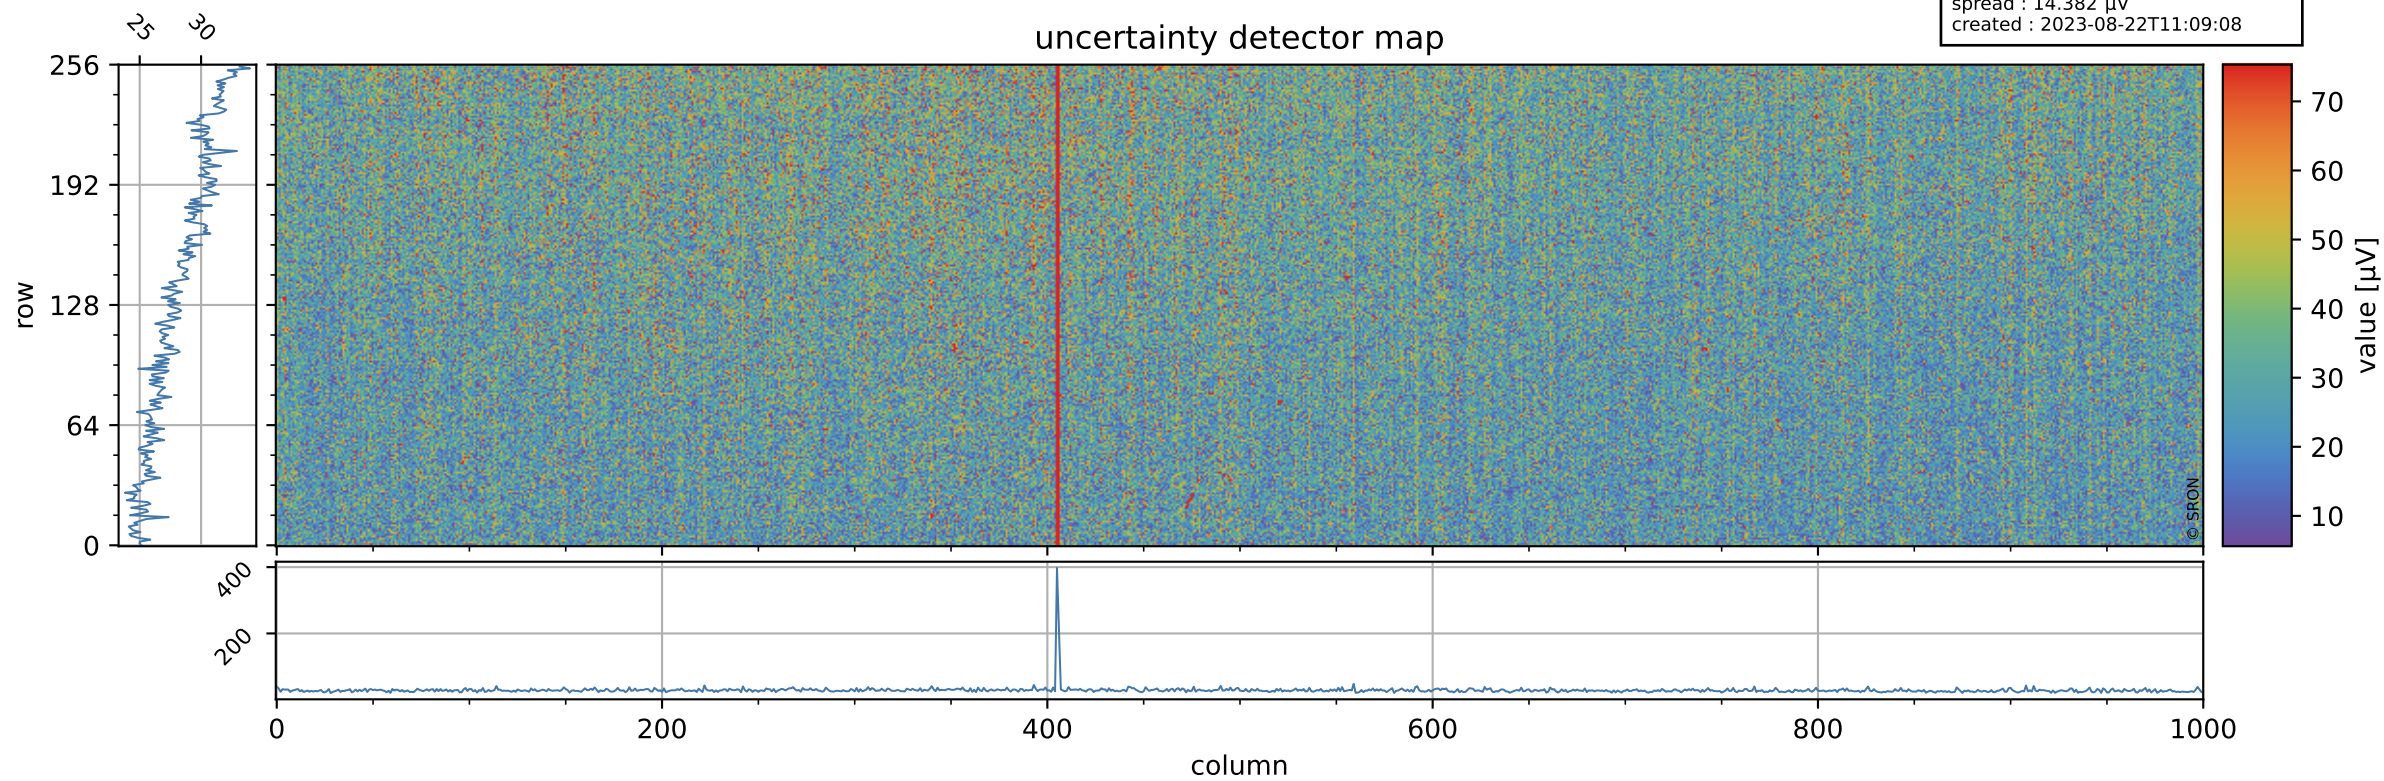

Tropomi SWIR offset (beta nominal)

orbits : 18 in [16327, 16372]
coverage : 2020-12-07 / 2020-12-10
median : 0.52593 V
spread : 0.035912 V
created : 2023-08-22T11:09:08

value detector map

Tropomi SWIR offset (beta nominal)

orbits : 18 in [16327, 16372]
coverage : 2020-12-07 / 2020-12-10
median : 28.402 μV
spread : 14.382 μV
created : 2023-08-22T11:09:08

Tropomi SWIR offset (beta nominal)

orbits : 18 in [16327, 16372]
coverage : 2020-12-07 / 2020-12-10
median : -0.08855 mV
spread : 0.40032 mV
created : 2023-08-22T11:09:08

value compared with SWIR offset CKD

Tropomi SWIR offset (beta nominal) ground-tracks of Sentinel-5P

orbits : 18 in [16327, 16372]
coverage : 2020-12-07 / 2020-12-10
created : 2023-08-22T11:09:09

Tropomi SWIR offset (beta nominal)

orbits : [1867, 16372]
coverage : 2018-02-20 / 2020-12-10
created : 2023-08-22T11:09:09

trend of detector median & temperatures