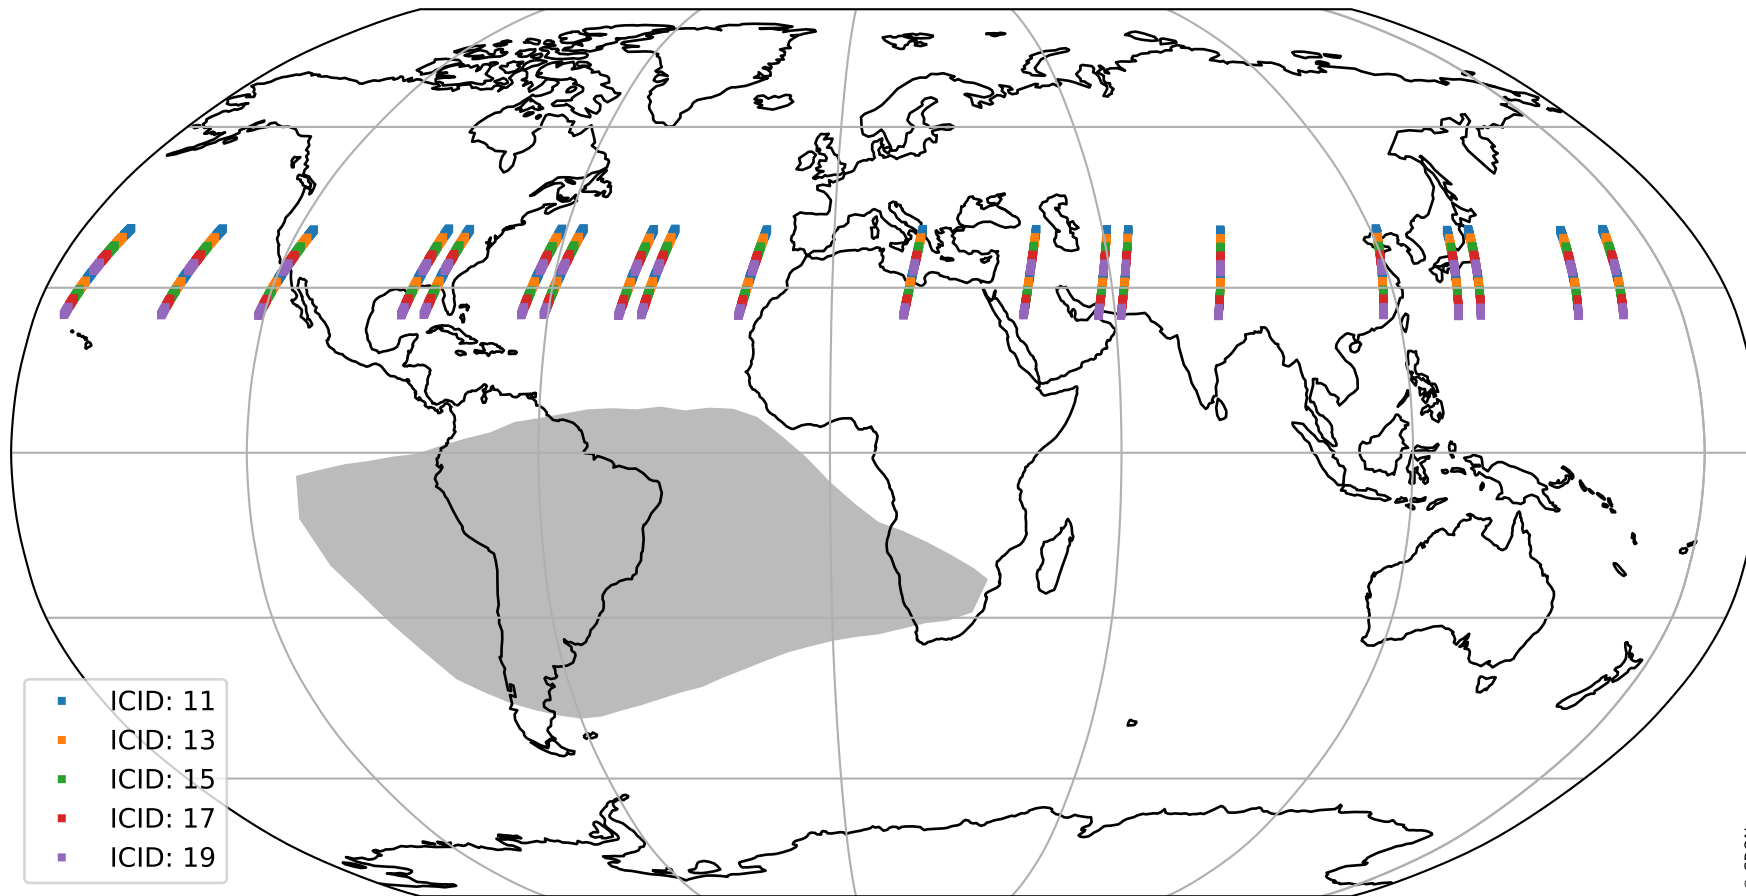

Tropomi SWIR offset (beta nominal)

orbits : 20 in [16372, 16417]
coverage : 2020-12-10 / 2020-12-13
median : 0.52592 V
spread : 0.035906 V
created : 2023-08-22T11:09:10

value detector map

Tropomi SWIR offset (beta nominal)

orbits : 20 in [16372, 16417]
coverage : 2020-12-10 / 2020-12-13
median : 27.435 μV
spread : 14.002 μV
created : 2023-08-22T11:09:10

Tropomi SWIR offset (beta nominal)

orbits : 20 in [16372, 16417]
coverage : 2020-12-10 / 2020-12-13
median : -0.089581 mV
spread : 0.38421 mV
created : 2023-08-22T11:09:10

value compared with SWIR offset CKD

Tropomi SWIR offset (beta nominal) ground-tracks of Sentinel-5P

orbits : 20 in [16372, 16417]
coverage : 2020-12-10 / 2020-12-13
created : 2023-08-22T11:09:11

Tropomi SWIR offset (beta nominal)

orbits : [1867, 16417]
coverage : 2018-02-20 / 2020-12-13
created : 2023-08-22T11:09:11

trend of detector median & temperatures