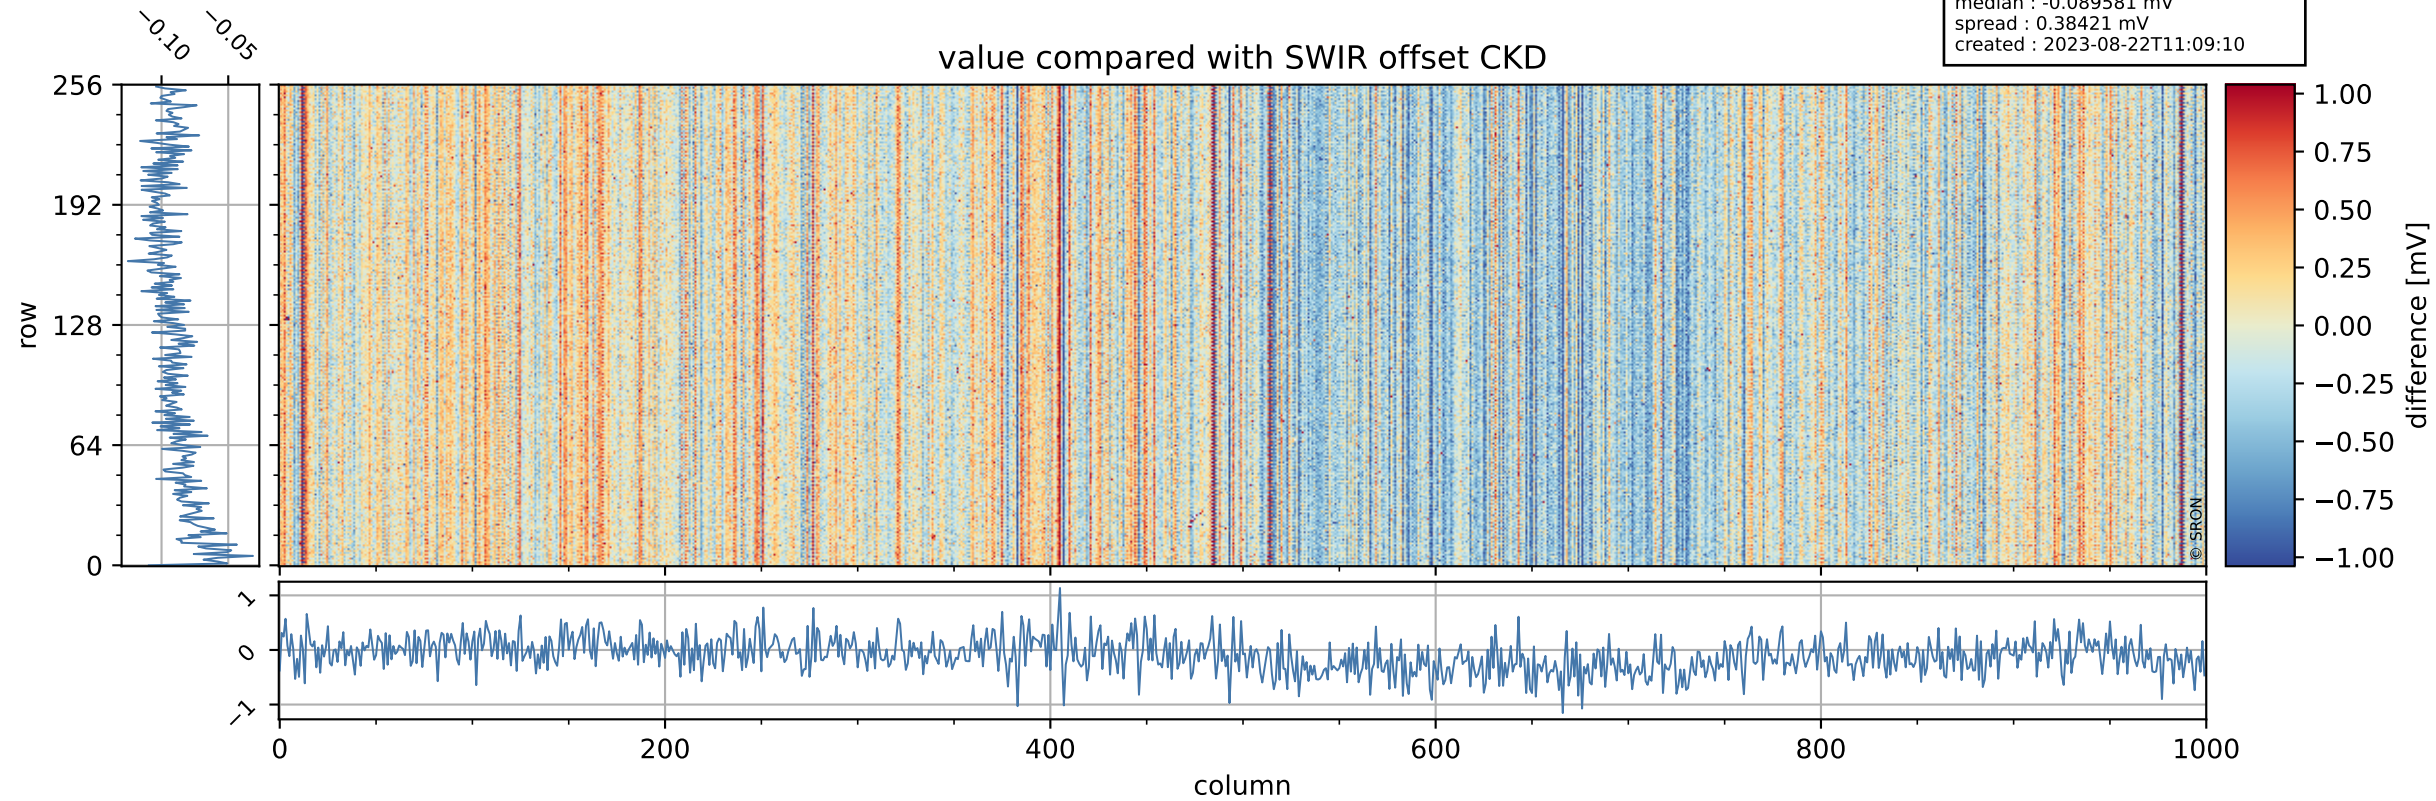

Tropomi SWIR offset (beta nominal)

orbits : 20 in [16372, 16417]
coverage : 2020-12-10 / 2020-12-13
median : 0.52592 V
spread : 0.035906 V
created : 2023-08-22T11:09:10

value detector map

Tropomi SWIR offset (beta nominal)

orbits : 20 in [16372, 16417]
coverage : 2020-12-10 / 2020-12-13
median : 27.435 μV
spread : 14.002 μV
created : 2023-08-22T11:09:10

Tropomi SWIR offset (beta nominal)

orbits : 20 in [16372, 16417]
coverage : 2020-12-10 / 2020-12-13
median : -0.089581 mV
spread : 0.38421 mV
created : 2023-08-22T11:09:10

value compared with SWIR offset CKD

Tropomi SWIR offset (beta nominal) ground-tracks of Sentinel-5P

orbits : 20 in [16372, 16417]
coverage : 2020-12-10 / 2020-12-13
created : 2023-08-22T11:09:11

Tropomi SWIR offset (beta nominal)

orbits : [1867, 16417]
coverage : 2018-02-20 / 2020-12-13
created : 2023-08-22T11:09:11

trend of detector median & temperatures