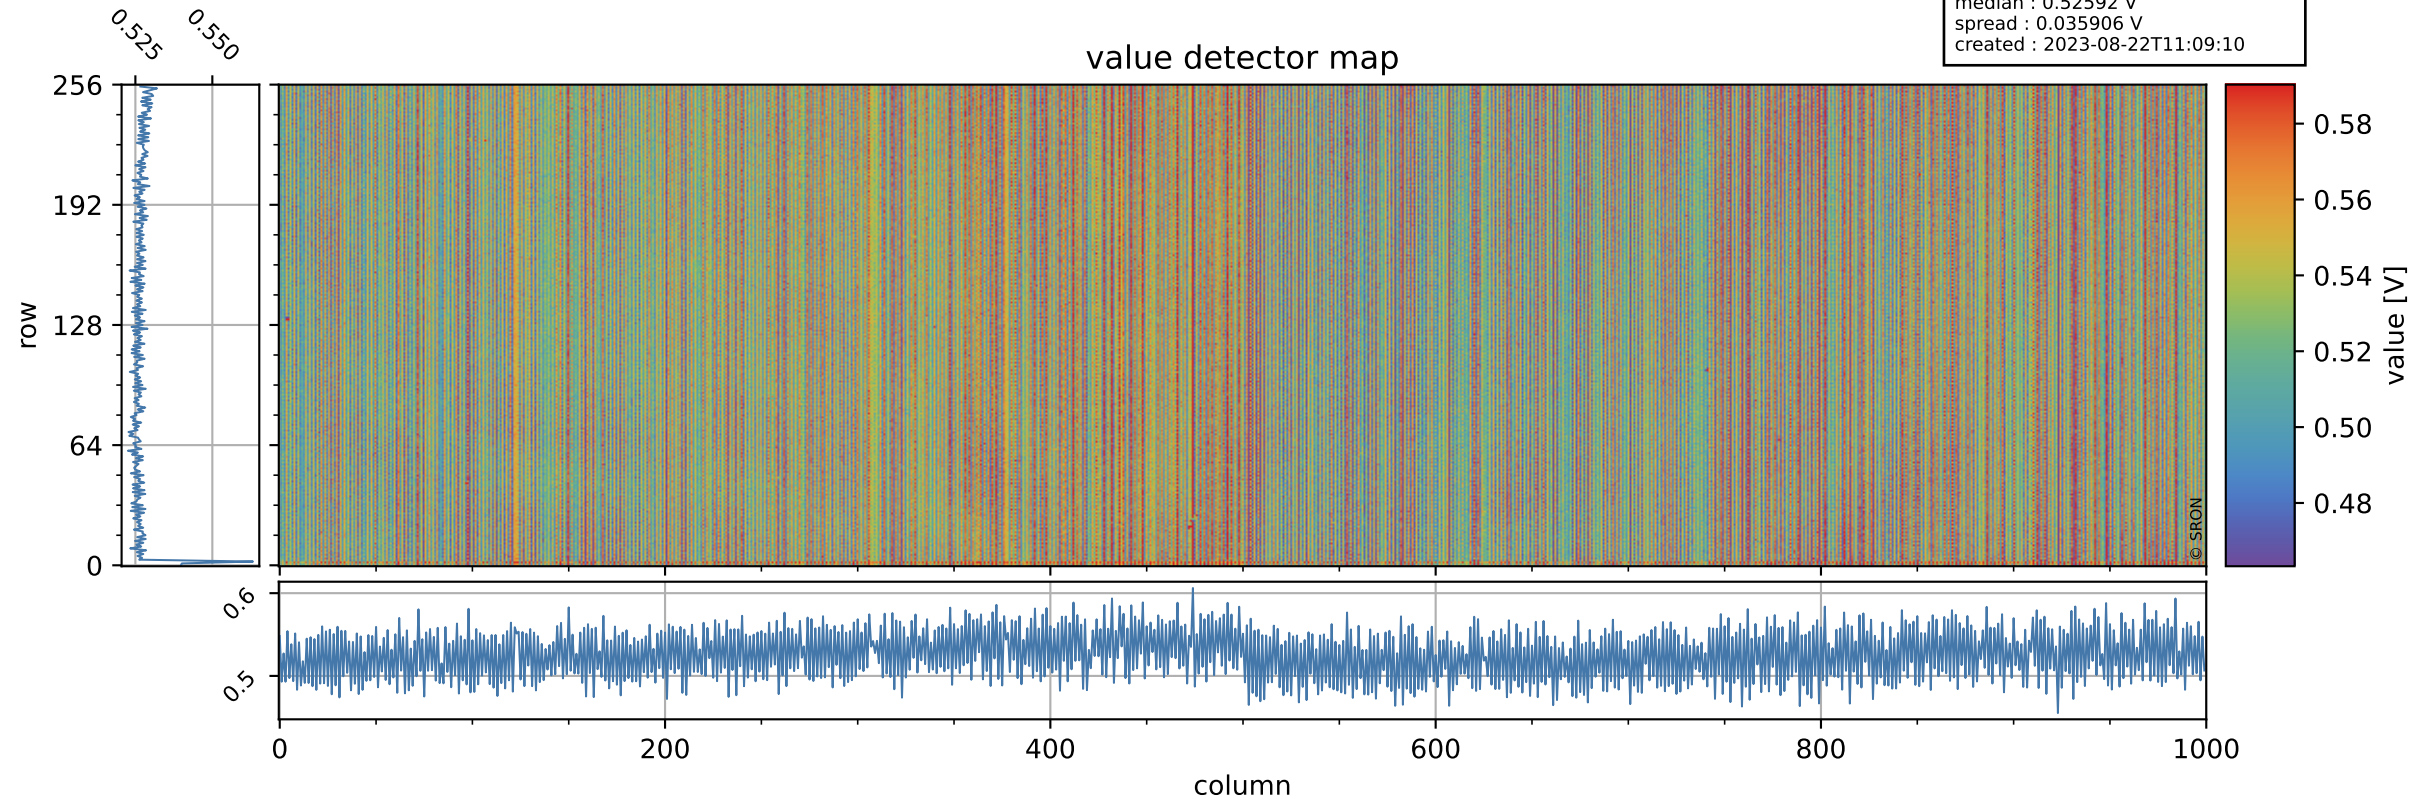

Tropomi SWIR offset (beta nominal)

orbits : 20 in [16372, 16417]
coverage : 2020-12-10 / 2020-12-13
median : 0.52592 V
spread : 0.035906 V
created : 2023-08-22T11:09:10

value detector map

Tropomi SWIR offset (beta nominal)

orbits : 20 in [16372, 16417]
coverage : 2020-12-10 / 2020-12-13
median : 27.435 μV
spread : 14.002 μV
created : 2023-08-22T11:09:10

Tropomi SWIR offset (beta nominal)

orbits : 20 in [16372, 16417]
coverage : 2020-12-10 / 2020-12-13
median : -0.089581 mV
spread : 0.38421 mV
created : 2023-08-22T11:09:10

value compared with SWIR offset CKD

Tropomi SWIR offset (beta nominal) ground-tracks of Sentinel-5P

orbits : 20 in [16372, 16417]
coverage : 2020-12-10 / 2020-12-13
created : 2023-08-22T11:09:11

Tropomi SWIR offset (beta nominal)

orbits : [1867, 16417]
coverage : 2018-02-20 / 2020-12-13
created : 2023-08-22T11:09:11

trend of detector median & temperatures