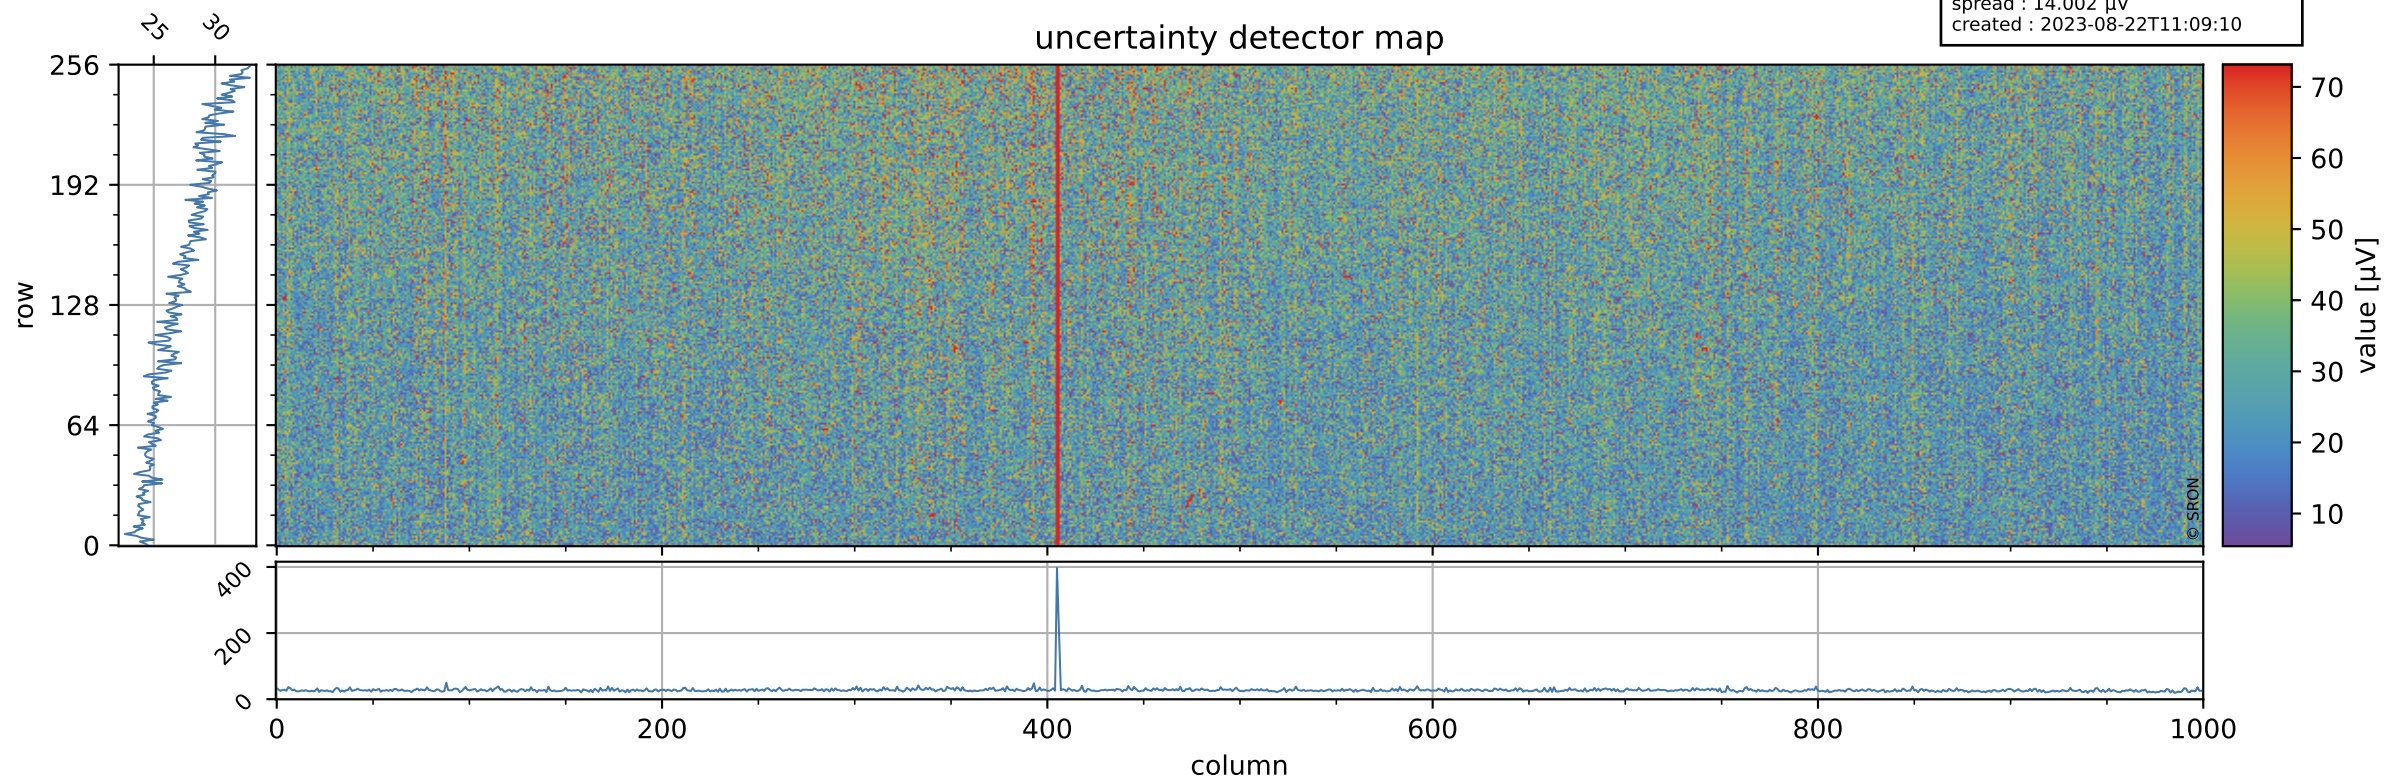

Tropomi SWIR offset (beta nominal)

orbits : 20 in [16372, 16417]
coverage : 2020-12-10 / 2020-12-13
median : 0.52592 V
spread : 0.035906 V
created : 2023-08-22T11:09:10

value detector map

Tropomi SWIR offset (beta nominal)

orbits : 20 in [16372, 16417]
coverage : 2020-12-10 / 2020-12-13
median : 27.435 μV
spread : 14.002 μV
created : 2023-08-22T11:09:10

Tropomi SWIR offset (beta nominal)

orbits : 20 in [16372, 16417]
coverage : 2020-12-10 / 2020-12-13
median : -0.089581 mV
spread : 0.38421 mV
created : 2023-08-22T11:09:10

value compared with SWIR offset CKD

Tropomi SWIR offset (beta nominal) ground-tracks of Sentinel-5P

orbits : 20 in [16372, 16417]
coverage : 2020-12-10 / 2020-12-13
created : 2023-08-22T11:09:11

Tropomi SWIR offset (beta nominal)

orbits : [1867, 16417]
coverage : 2018-02-20 / 2020-12-13
created : 2023-08-22T11:09:11

trend of detector median & temperatures