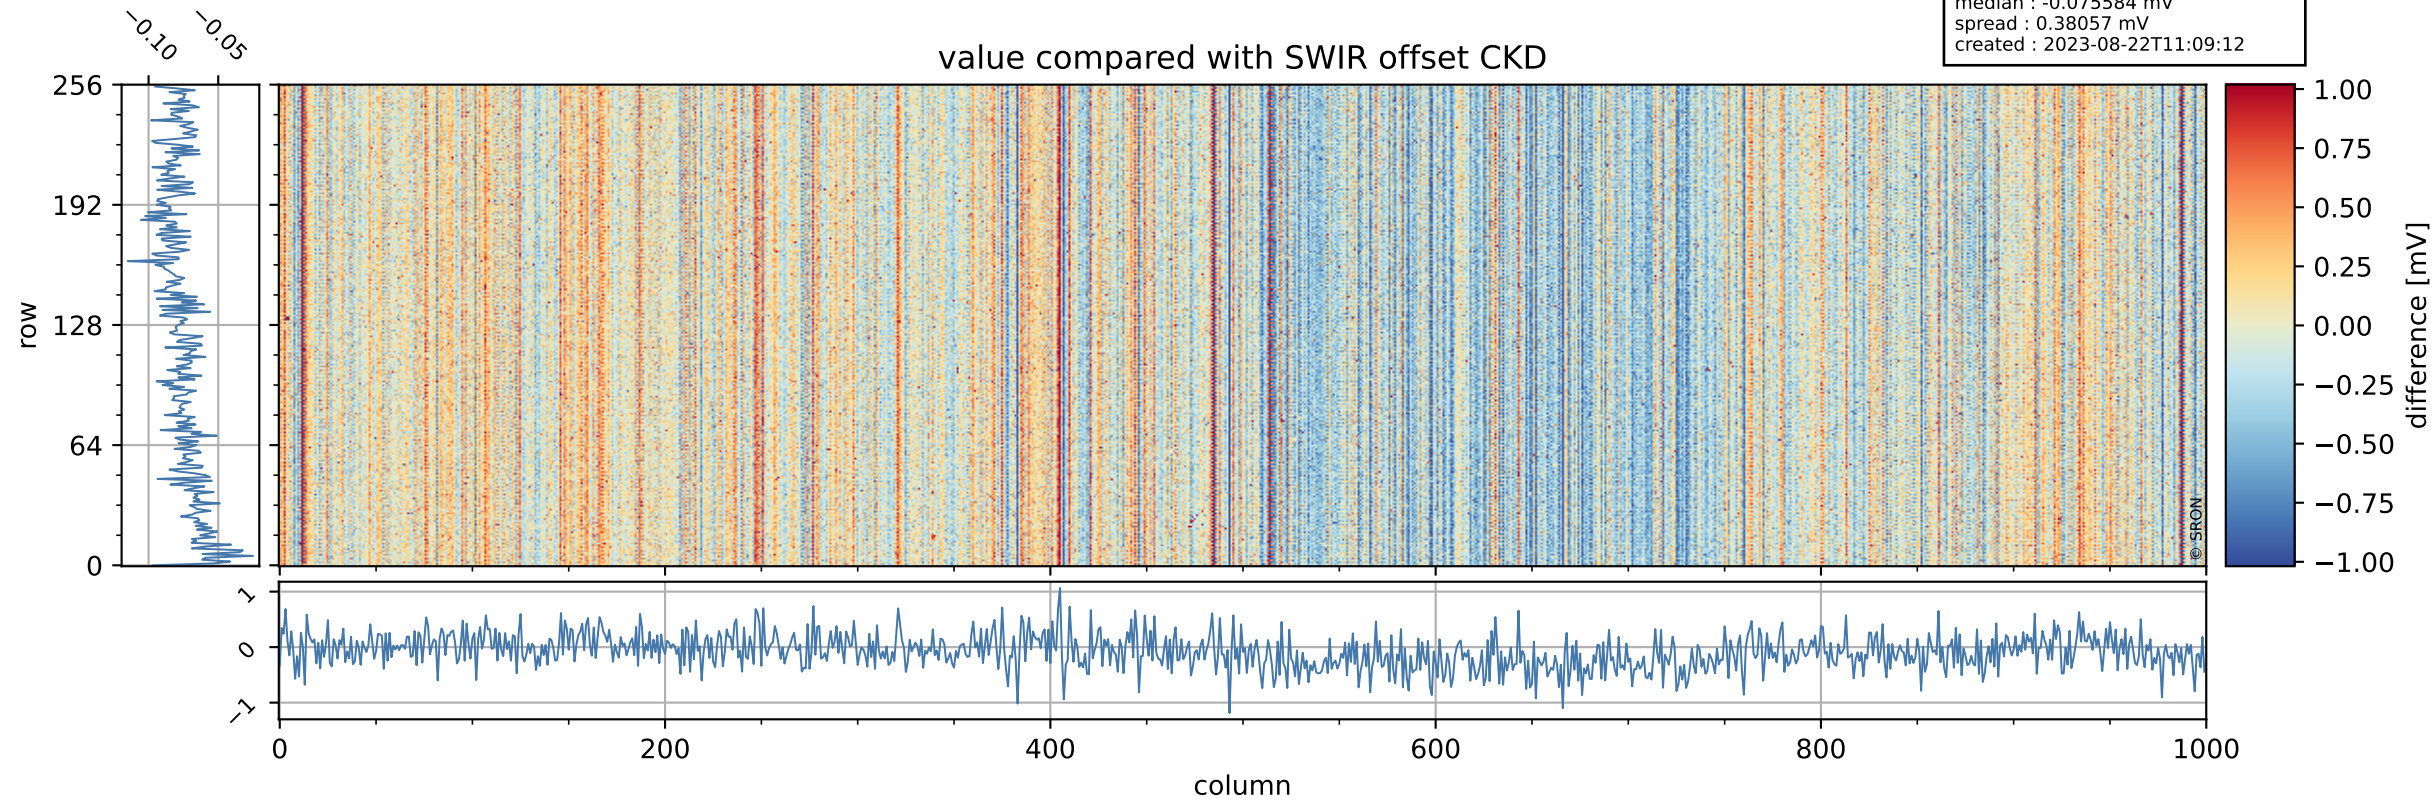

Tropomi SWIR offset (beta nominal)

orbits : 19 in [16417, 16462]
coverage : 2020-12-13 / 2020-12-16
median : 0.52594 V
spread : 0.035906 V
created : 2023-08-22T11:09:12

value detector map

Tropomi SWIR offset (beta nominal)

orbits : 19 in [16417, 16462]
coverage : 2020-12-13 / 2020-12-16
median : 28.942 μV
spread : 14.647 μV
created : 2023-08-22T11:09:12

Tropomi SWIR offset (beta nominal)

orbits : 19 in [16417, 16462]
coverage : 2020-12-13 / 2020-12-16
median : -0.075584 mV
spread : 0.38057 mV
created : 2023-08-22T11:09:12

value compared with SWIR offset CKD

Tropomi SWIR offset (beta nominal) ground-tracks of Sentinel-5P

orbits : 19 in [16417, 16462]
coverage : 2020-12-13 / 2020-12-16
created : 2023-08-22T11:09:13

Tropomi SWIR offset (beta nominal)

orbits : [1867, 16462]
coverage : 2018-02-20 / 2020-12-16
created : 2023-08-22T11:09:13

trend of detector median & temperatures