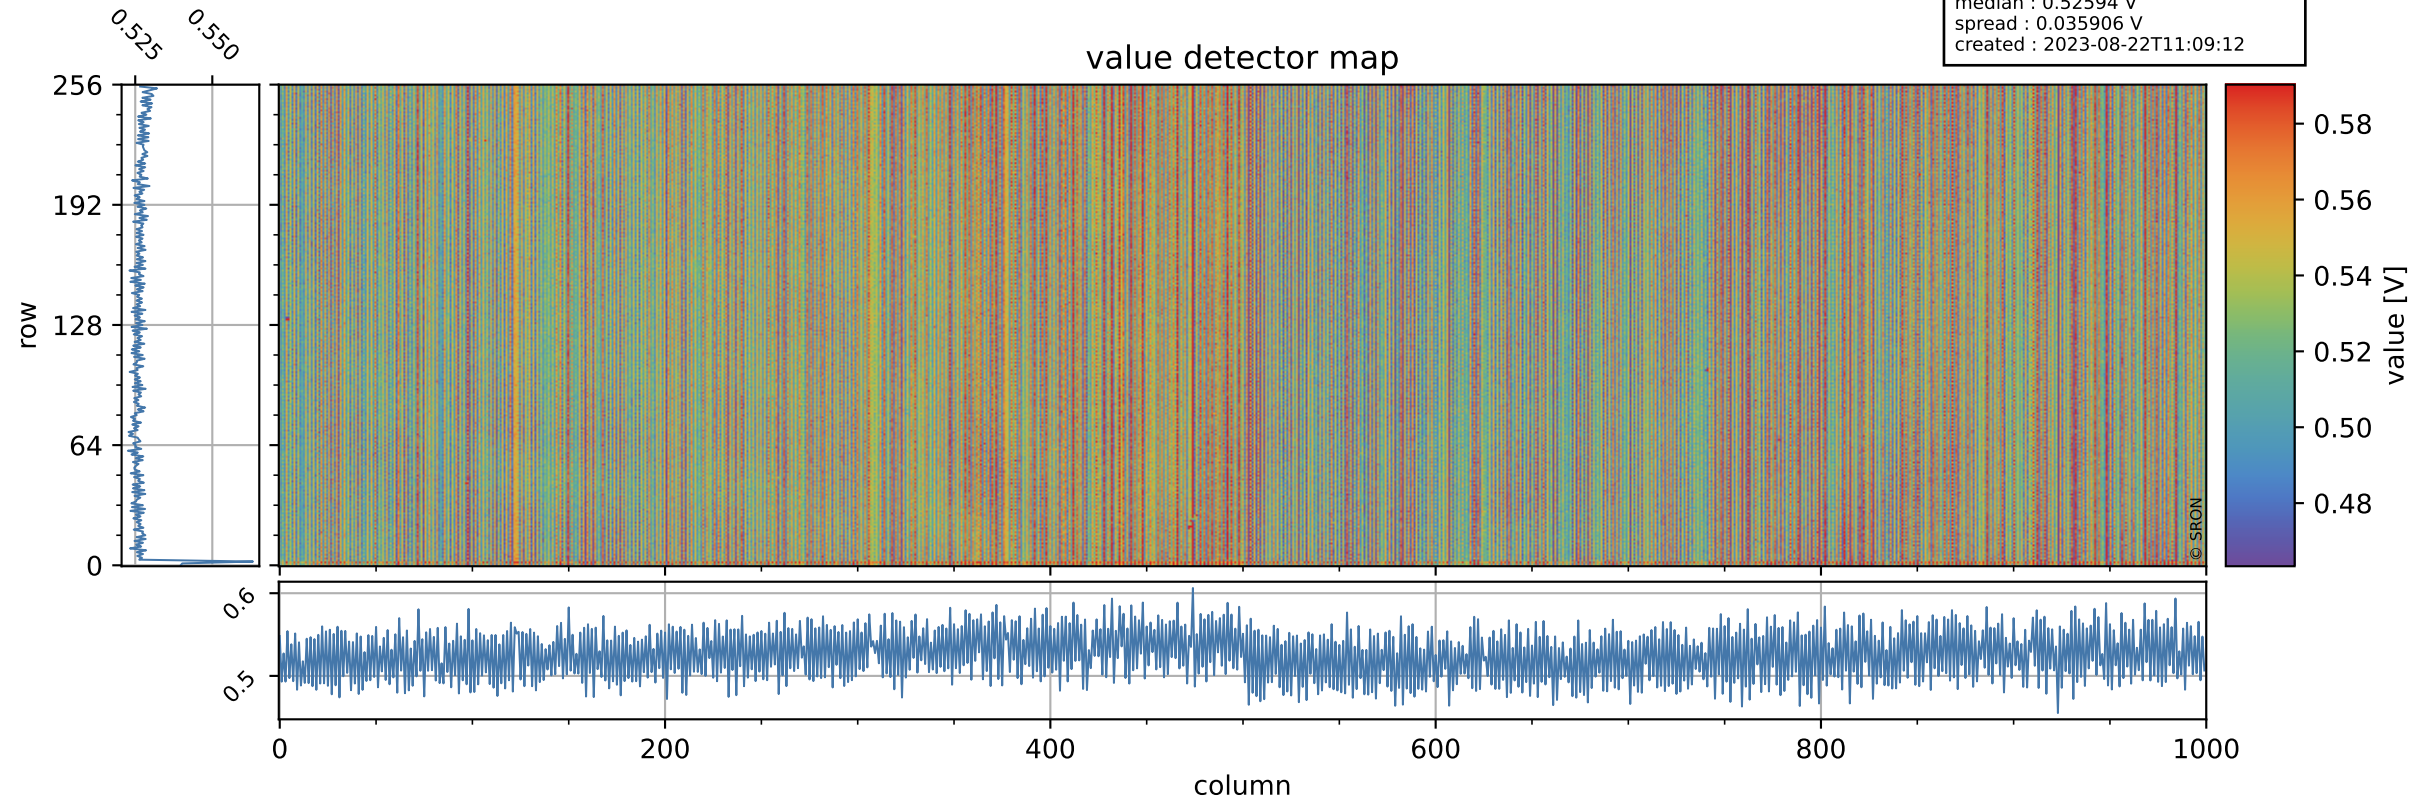

Tropomi SWIR offset (beta nominal)

orbits : 19 in [16417, 16462]
coverage : 2020-12-13 / 2020-12-16
median : 0.52594 V
spread : 0.035906 V
created : 2023-08-22T11:09:12

value detector map

Tropomi SWIR offset (beta nominal)

orbits : 19 in [16417, 16462]
coverage : 2020-12-13 / 2020-12-16
median : 28.942 μV
spread : 14.647 μV
created : 2023-08-22T11:09:12

Tropomi SWIR offset (beta nominal)

orbits : 19 in [16417, 16462]
coverage : 2020-12-13 / 2020-12-16
median : -0.075584 mV
spread : 0.38057 mV
created : 2023-08-22T11:09:12

value compared with SWIR offset CKD

Tropomi SWIR offset (beta nominal) ground-tracks of Sentinel-5P

orbits : 19 in [16417, 16462]
coverage : 2020-12-13 / 2020-12-16
created : 2023-08-22T11:09:13

Tropomi SWIR offset (beta nominal)

orbits : [1867, 16462]
coverage : 2018-02-20 / 2020-12-16
created : 2023-08-22T11:09:13

trend of detector median & temperatures