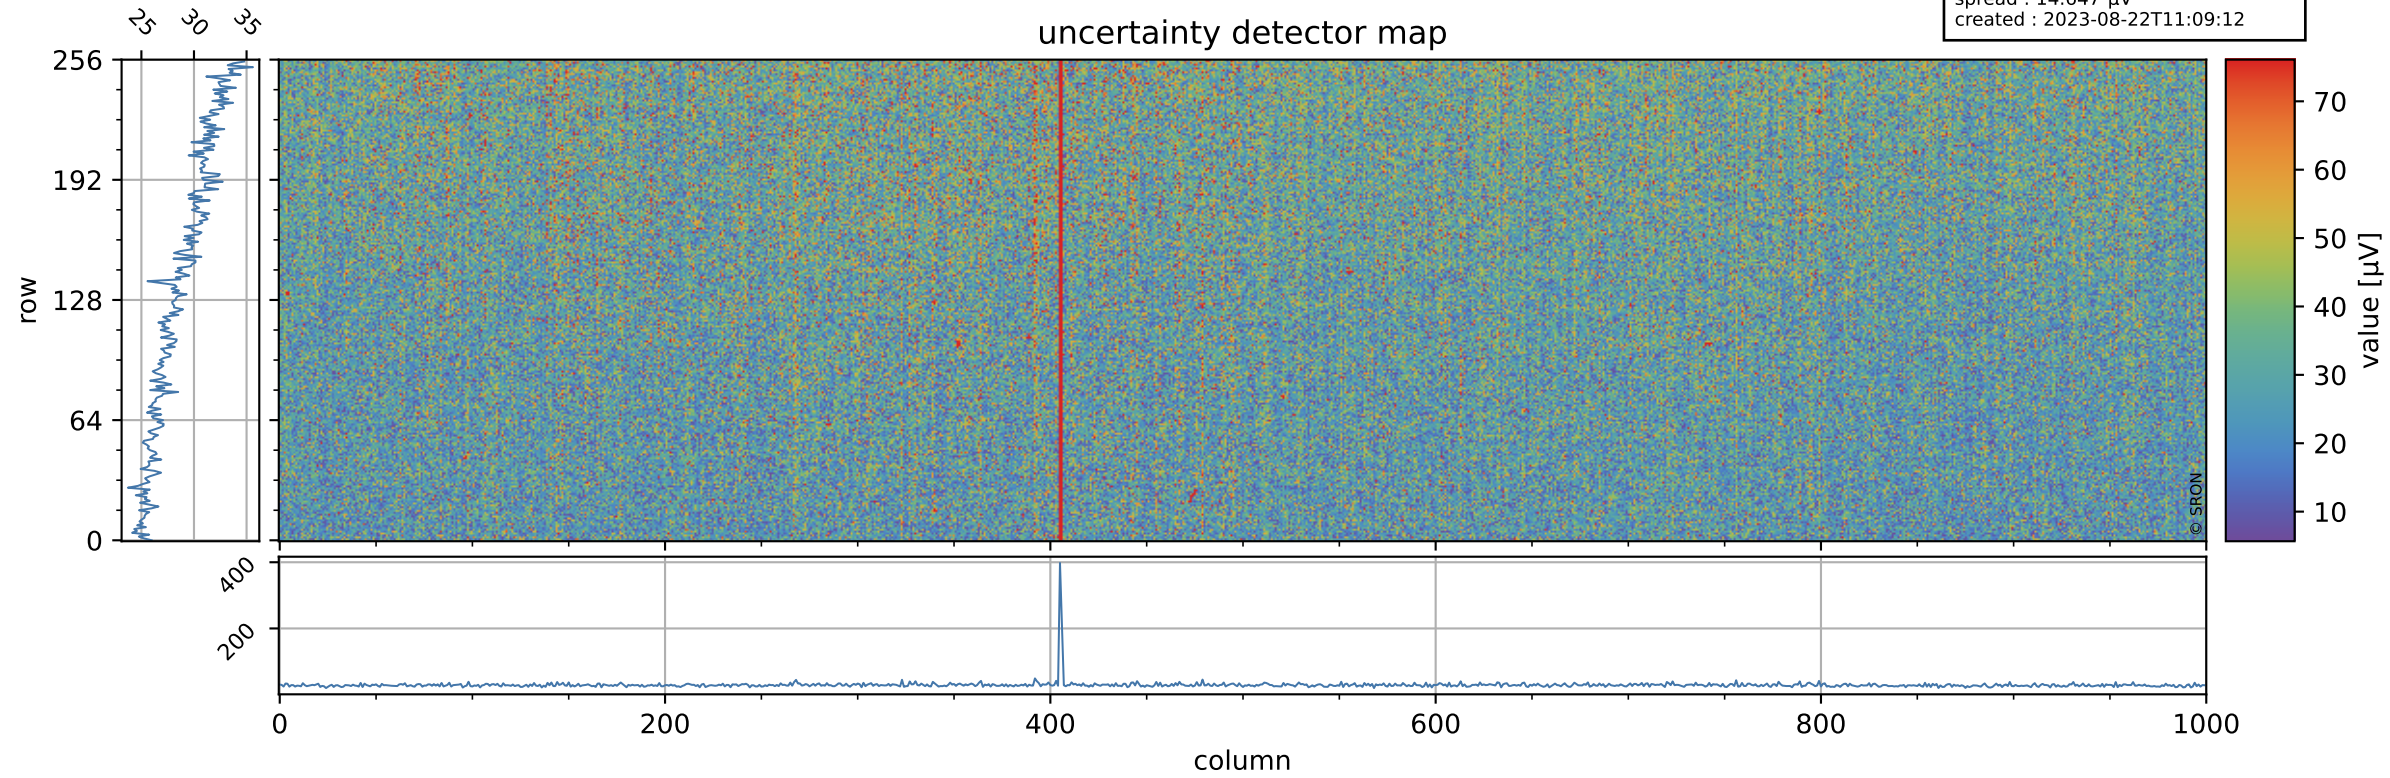

Tropomi SWIR offset (beta nominal)

orbits : 19 in [16417, 16462]
coverage : 2020-12-13 / 2020-12-16
median : 0.52594 V
spread : 0.035906 V
created : 2023-08-22T11:09:12

value detector map

Tropomi SWIR offset (beta nominal)

orbits : 19 in [16417, 16462]
coverage : 2020-12-13 / 2020-12-16
median : 28.942 μV
spread : 14.647 μV
created : 2023-08-22T11:09:12

Tropomi SWIR offset (beta nominal)

orbits : 19 in [16417, 16462]
coverage : 2020-12-13 / 2020-12-16
median : -0.075584 mV
spread : 0.38057 mV
created : 2023-08-22T11:09:12

value compared with SWIR offset CKD

Tropomi SWIR offset (beta nominal) ground-tracks of Sentinel-5P

orbits : 19 in [16417, 16462]
coverage : 2020-12-13 / 2020-12-16
created : 2023-08-22T11:09:13

Tropomi SWIR offset (beta nominal)

orbits : [1867, 16462]
coverage : 2018-02-20 / 2020-12-16
created : 2023-08-22T11:09:13

trend of detector median & temperatures