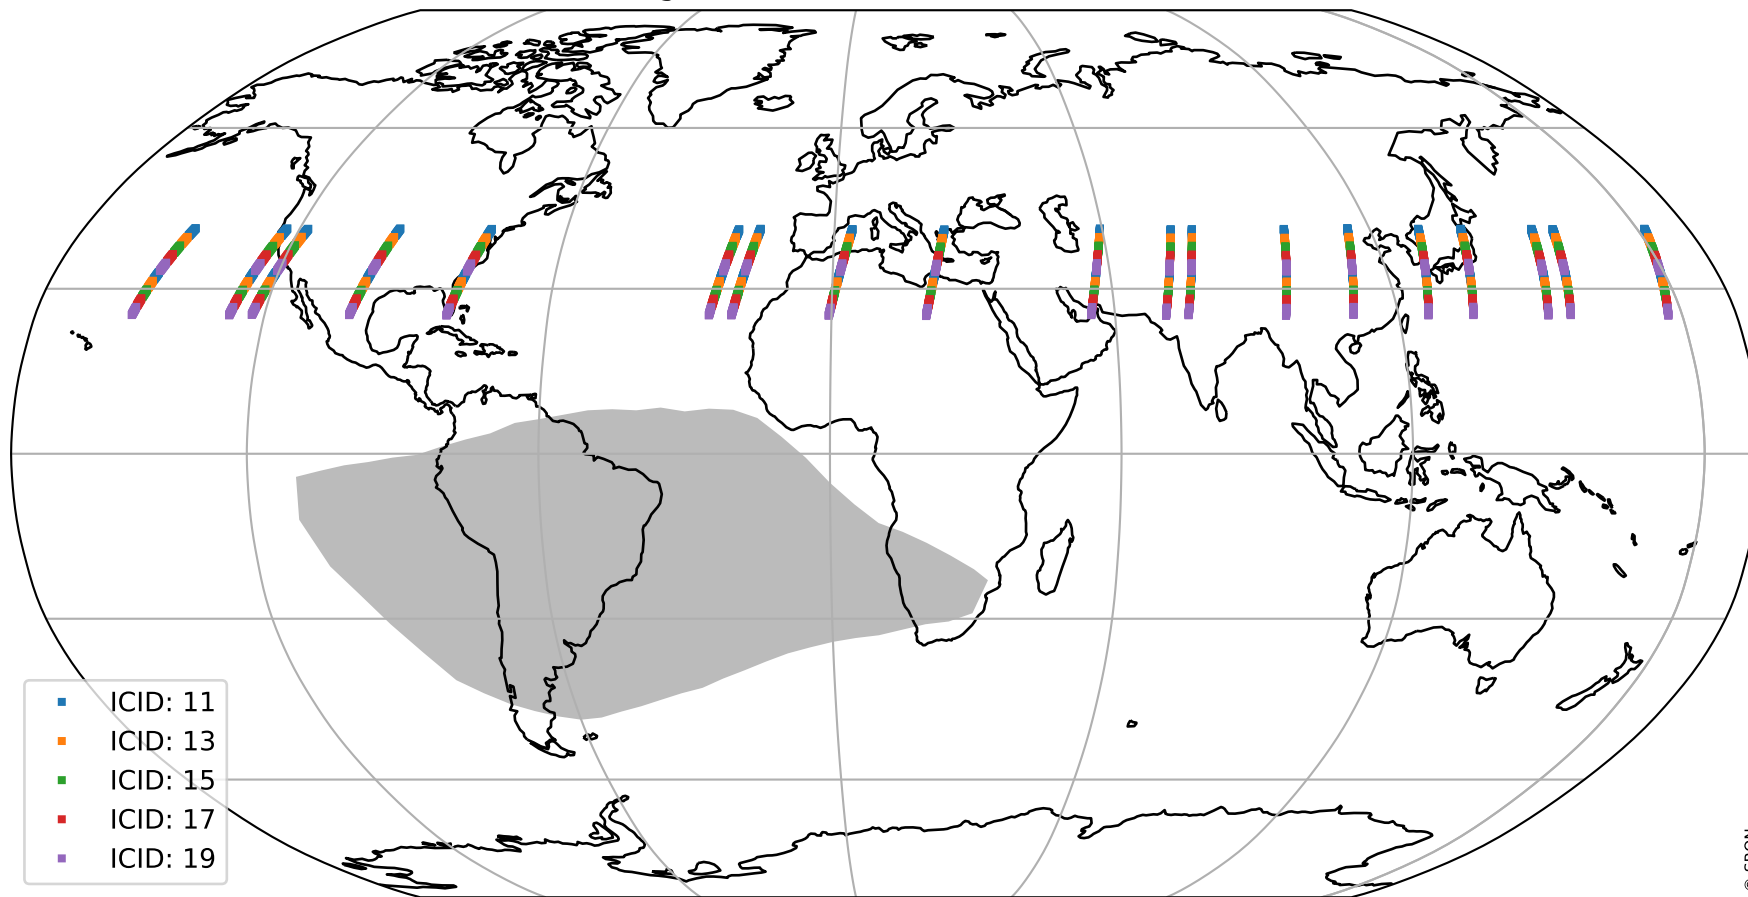

Tropomi SWIR offset (beta nominal)

orbits : 19 in [16417, 16462]
coverage : 2020-12-13 / 2020-12-16
median : 0.52594 V
spread : 0.035906 V
created : 2023-08-22T11:09:12

value detector map

Tropomi SWIR offset (beta nominal)

orbits : 19 in [16417, 16462]
coverage : 2020-12-13 / 2020-12-16
median : 28.942 μV
spread : 14.647 μV
created : 2023-08-22T11:09:12

Tropomi SWIR offset (beta nominal)

orbits : 19 in [16417, 16462]
coverage : 2020-12-13 / 2020-12-16
median : -0.075584 mV
spread : 0.38057 mV
created : 2023-08-22T11:09:12

value compared with SWIR offset CKD

Tropomi SWIR offset (beta nominal) ground-tracks of Sentinel-5P

orbits : 19 in [16417, 16462]
coverage : 2020-12-13 / 2020-12-16
created : 2023-08-22T11:09:13

Tropomi SWIR offset (beta nominal)

orbits : [1867, 16462]
coverage : 2018-02-20 / 2020-12-16
created : 2023-08-22T11:09:13

trend of detector median & temperatures