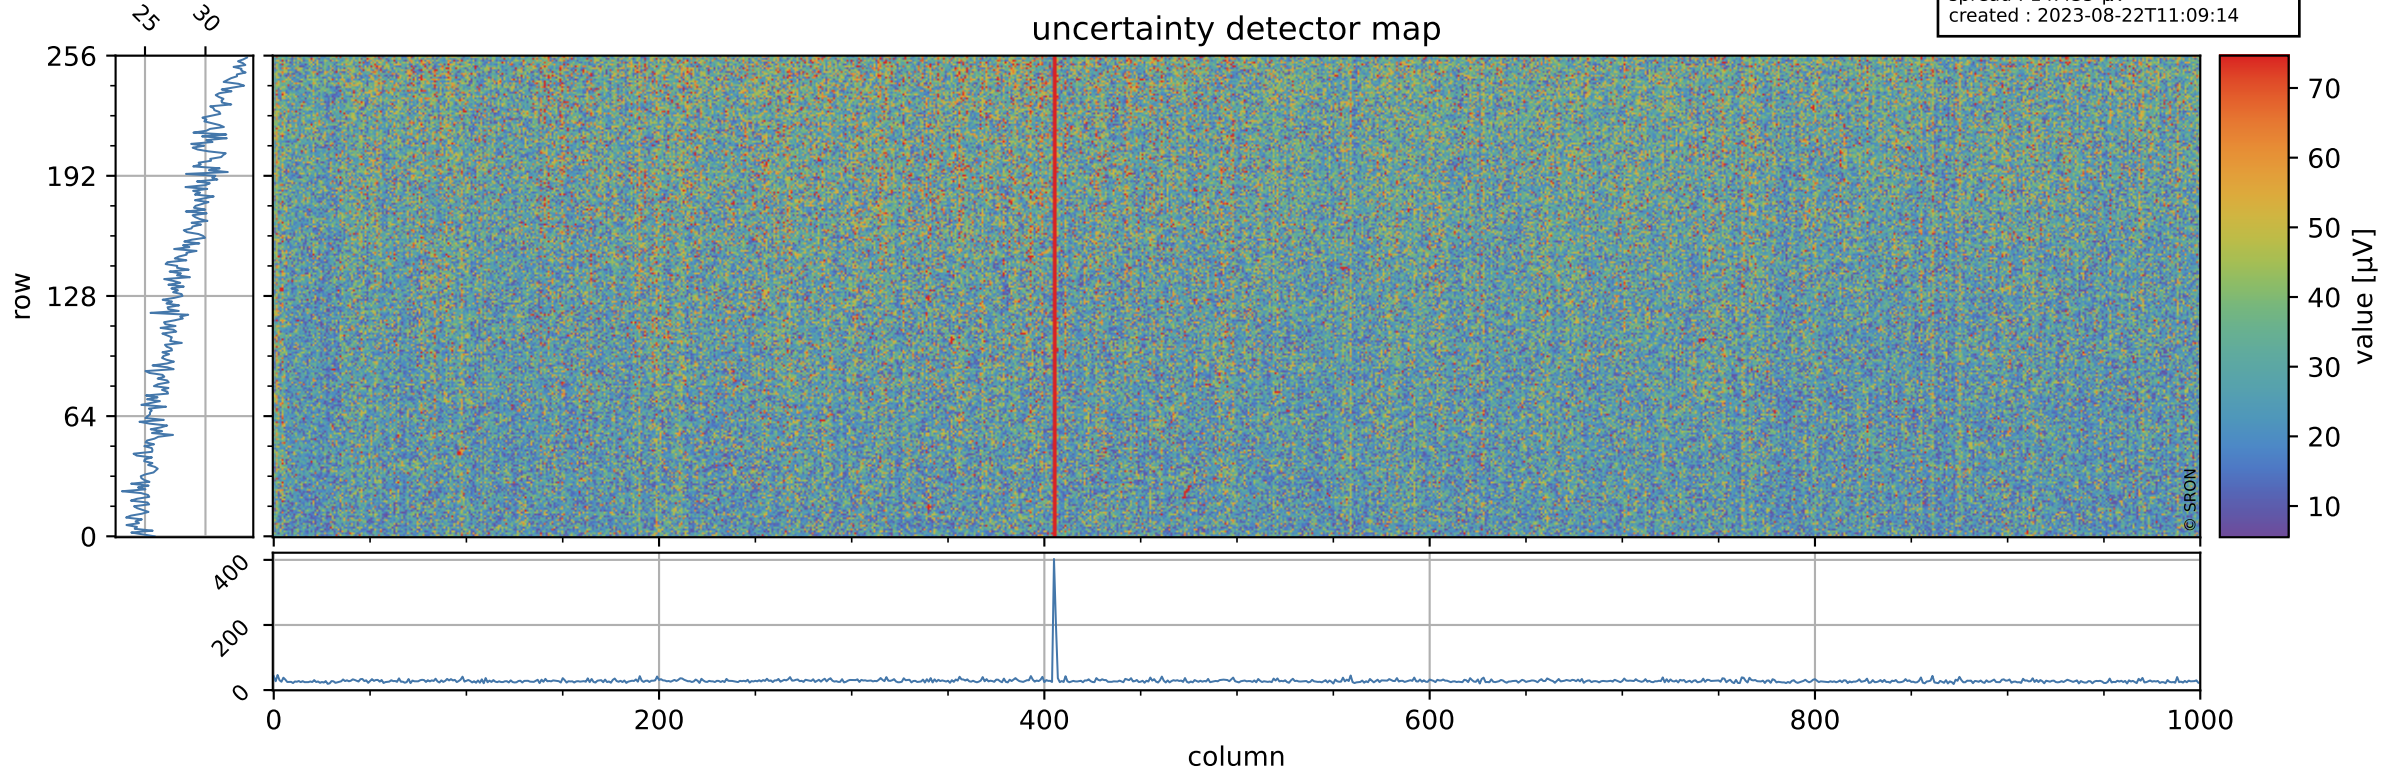

Tropomi SWIR offset (beta nominal)

orbits : 20 in [16462, 16507]
coverage : 2020-12-16 / 2020-12-19
median : 0.52595 V
spread : 0.035908 V
created : 2023-08-22T11:09:14

value detector map

Tropomi SWIR offset (beta nominal)

orbits : 20 in [16462, 16507]
coverage : 2020-12-16 / 2020-12-19
median : 28.245 μV
spread : 14.435 μV
created : 2023-08-22T11:09:14

Tropomi SWIR offset (beta nominal)

orbits : 20 in [16462, 16507]
coverage : 2020-12-16 / 2020-12-19
median : -0.068459 mV
spread : 0.38297 mV
created : 2023-08-22T11:09:14

value compared with SWIR offset CKD

Tropomi SWIR offset (beta nominal) ground-tracks of Sentinel-5P

orbits : 20 in [16462, 16507]
coverage : 2020-12-16 / 2020-12-19
created : 2023-08-22T11:09:15

Tropomi SWIR offset (beta nominal)

orbits : [1867, 16507]
coverage : 2018-02-20 / 2020-12-19
created : 2023-08-22T11:09:15

trend of detector median & temperatures