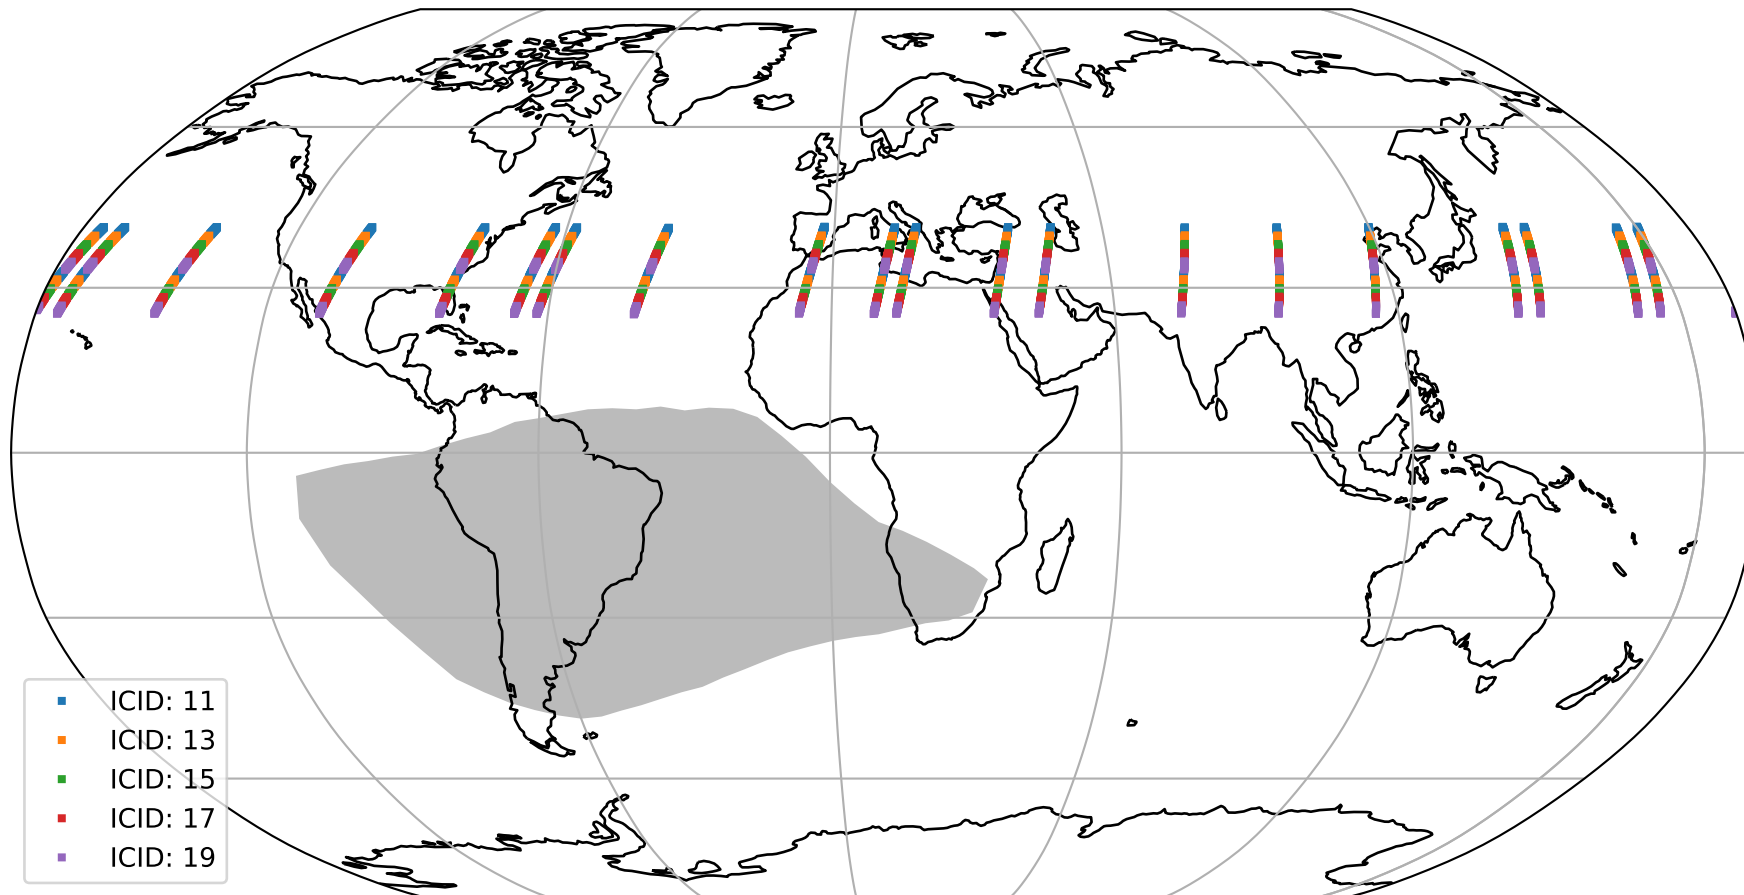

Tropomi SWIR offset (beta nominal)

orbits : 20 in [16462, 16507]
coverage : 2020-12-16 / 2020-12-19
median : 0.52595 V
spread : 0.035908 V
created : 2023-08-22T11:09:14

value detector map

Tropomi SWIR offset (beta nominal)

orbits : 20 in [16462, 16507]
coverage : 2020-12-16 / 2020-12-19
median : 28.245 μV
spread : 14.435 μV
created : 2023-08-22T11:09:14

Tropomi SWIR offset (beta nominal)

orbits : 20 in [16462, 16507]
coverage : 2020-12-16 / 2020-12-19
median : -0.068459 mV
spread : 0.38297 mV
created : 2023-08-22T11:09:14

value compared with SWIR offset CKD

Tropomi SWIR offset (beta nominal) ground-tracks of Sentinel-5P

orbits : 20 in [16462, 16507]
coverage : 2020-12-16 / 2020-12-19
created : 2023-08-22T11:09:15

Tropomi SWIR offset (beta nominal)

orbits : [1867, 16507]
coverage : 2018-02-20 / 2020-12-19
created : 2023-08-22T11:09:15

trend of detector median & temperatures