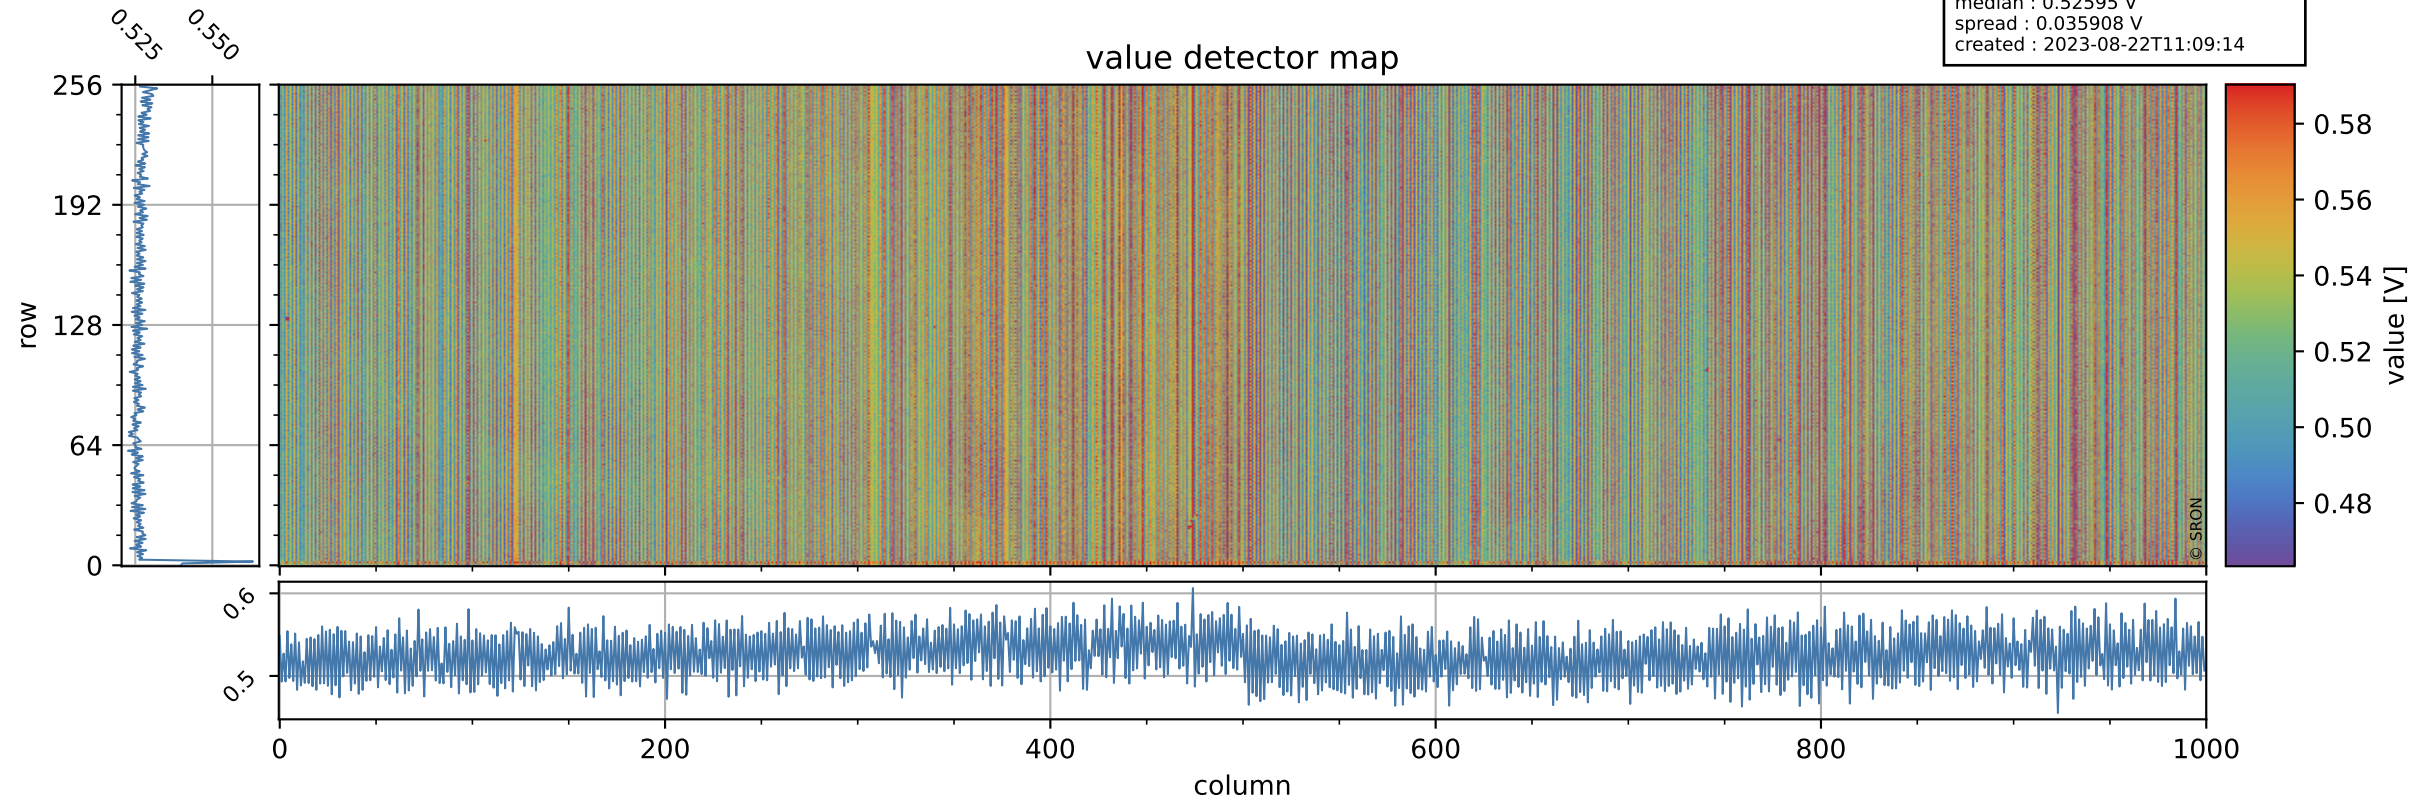

Tropomi SWIR offset (beta nominal)

orbits : 20 in [16462, 16507]
coverage : 2020-12-16 / 2020-12-19
median : 0.52595 V
spread : 0.035908 V
created : 2023-08-22T11:09:14

value detector map

Tropomi SWIR offset (beta nominal)

orbits : 20 in [16462, 16507]
coverage : 2020-12-16 / 2020-12-19
median : 28.245 μV
spread : 14.435 μV
created : 2023-08-22T11:09:14

Tropomi SWIR offset (beta nominal)

orbits : 20 in [16462, 16507]
coverage : 2020-12-16 / 2020-12-19
median : -0.068459 mV
spread : 0.38297 mV
created : 2023-08-22T11:09:14

value compared with SWIR offset CKD

Tropomi SWIR offset (beta nominal) ground-tracks of Sentinel-5P

orbits : 20 in [16462, 16507]
coverage : 2020-12-16 / 2020-12-19
created : 2023-08-22T11:09:15

Tropomi SWIR offset (beta nominal)

orbits : [1867, 16507]
coverage : 2018-02-20 / 2020-12-19
created : 2023-08-22T11:09:15

trend of detector median & temperatures