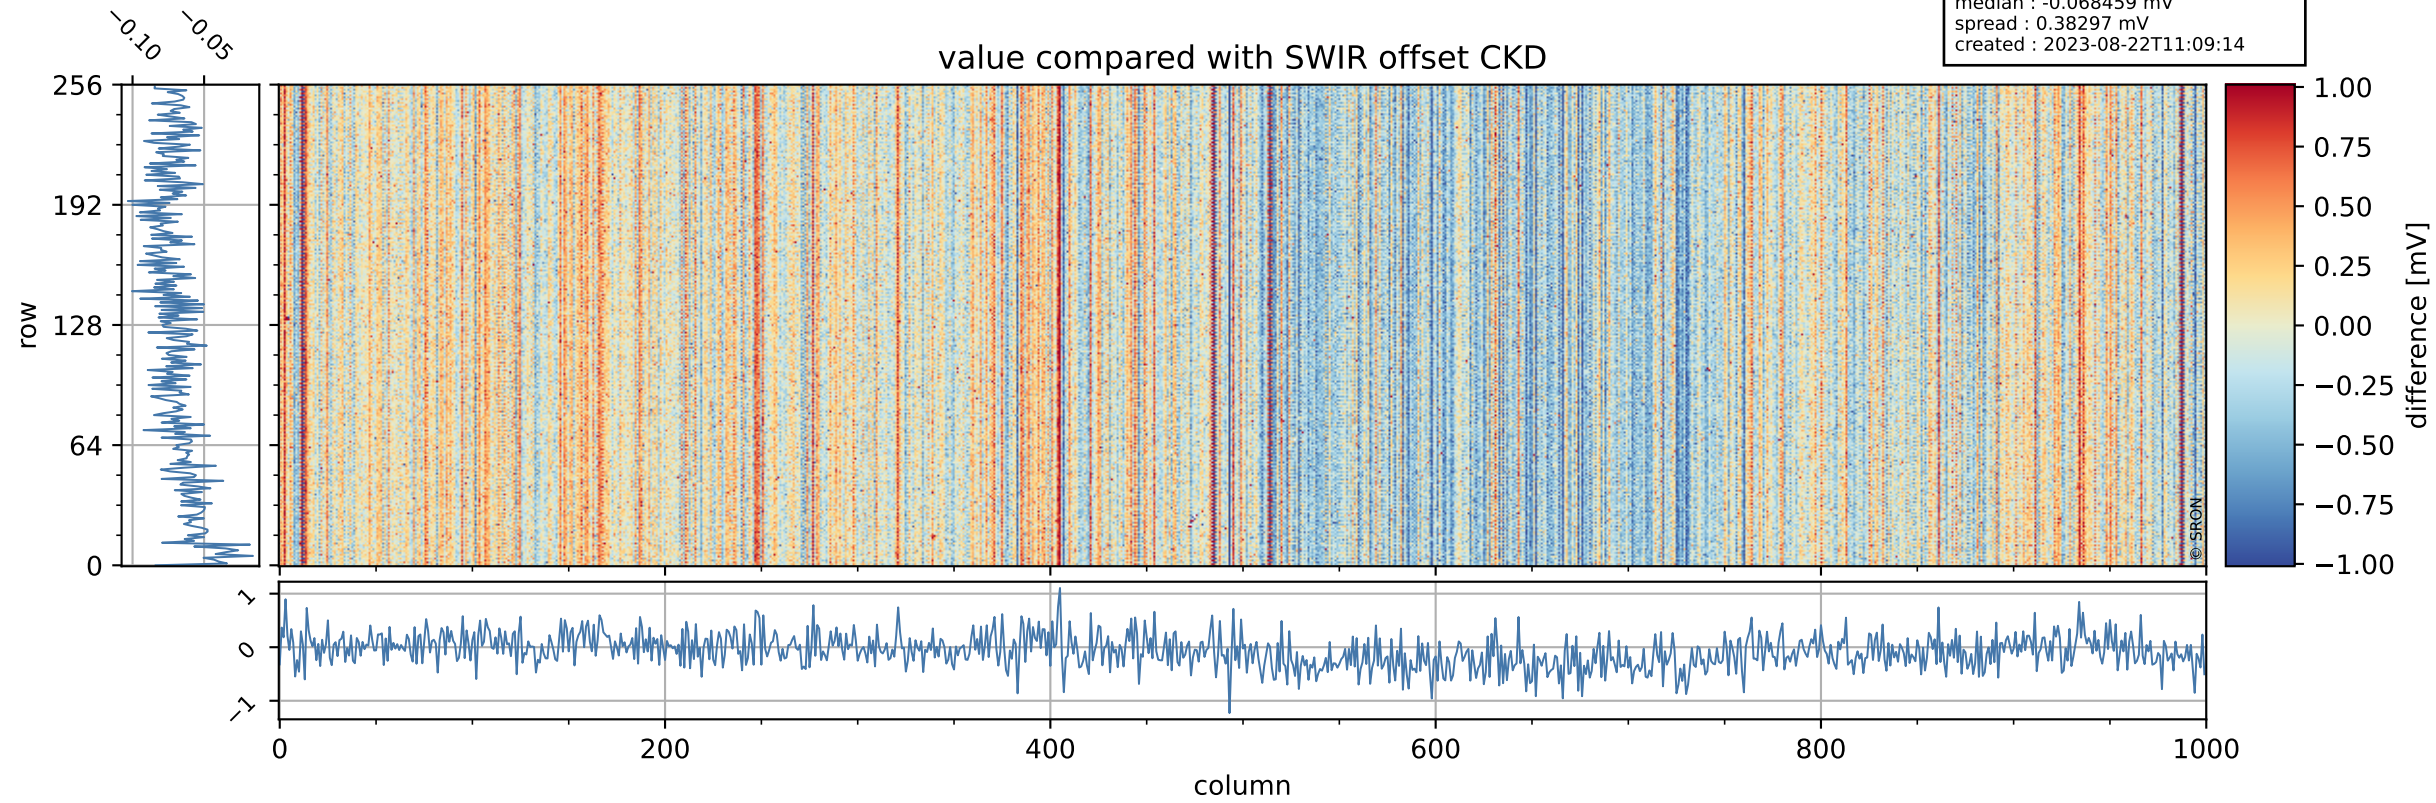

Tropomi SWIR offset (beta nominal)

orbits : 20 in [16462, 16507]
coverage : 2020-12-16 / 2020-12-19
median : 0.52595 V
spread : 0.035908 V
created : 2023-08-22T11:09:14

value detector map

Tropomi SWIR offset (beta nominal)

orbits : 20 in [16462, 16507]
coverage : 2020-12-16 / 2020-12-19
median : 28.245 μV
spread : 14.435 μV
created : 2023-08-22T11:09:14

Tropomi SWIR offset (beta nominal)

orbits : 20 in [16462, 16507]
coverage : 2020-12-16 / 2020-12-19
median : -0.068459 mV
spread : 0.38297 mV
created : 2023-08-22T11:09:14

value compared with SWIR offset CKD

Tropomi SWIR offset (beta nominal) ground-tracks of Sentinel-5P

orbits : 20 in [16462, 16507]
coverage : 2020-12-16 / 2020-12-19
created : 2023-08-22T11:09:15

Tropomi SWIR offset (beta nominal)

orbits : [1867, 16507]
coverage : 2018-02-20 / 2020-12-19
created : 2023-08-22T11:09:15

trend of detector median & temperatures