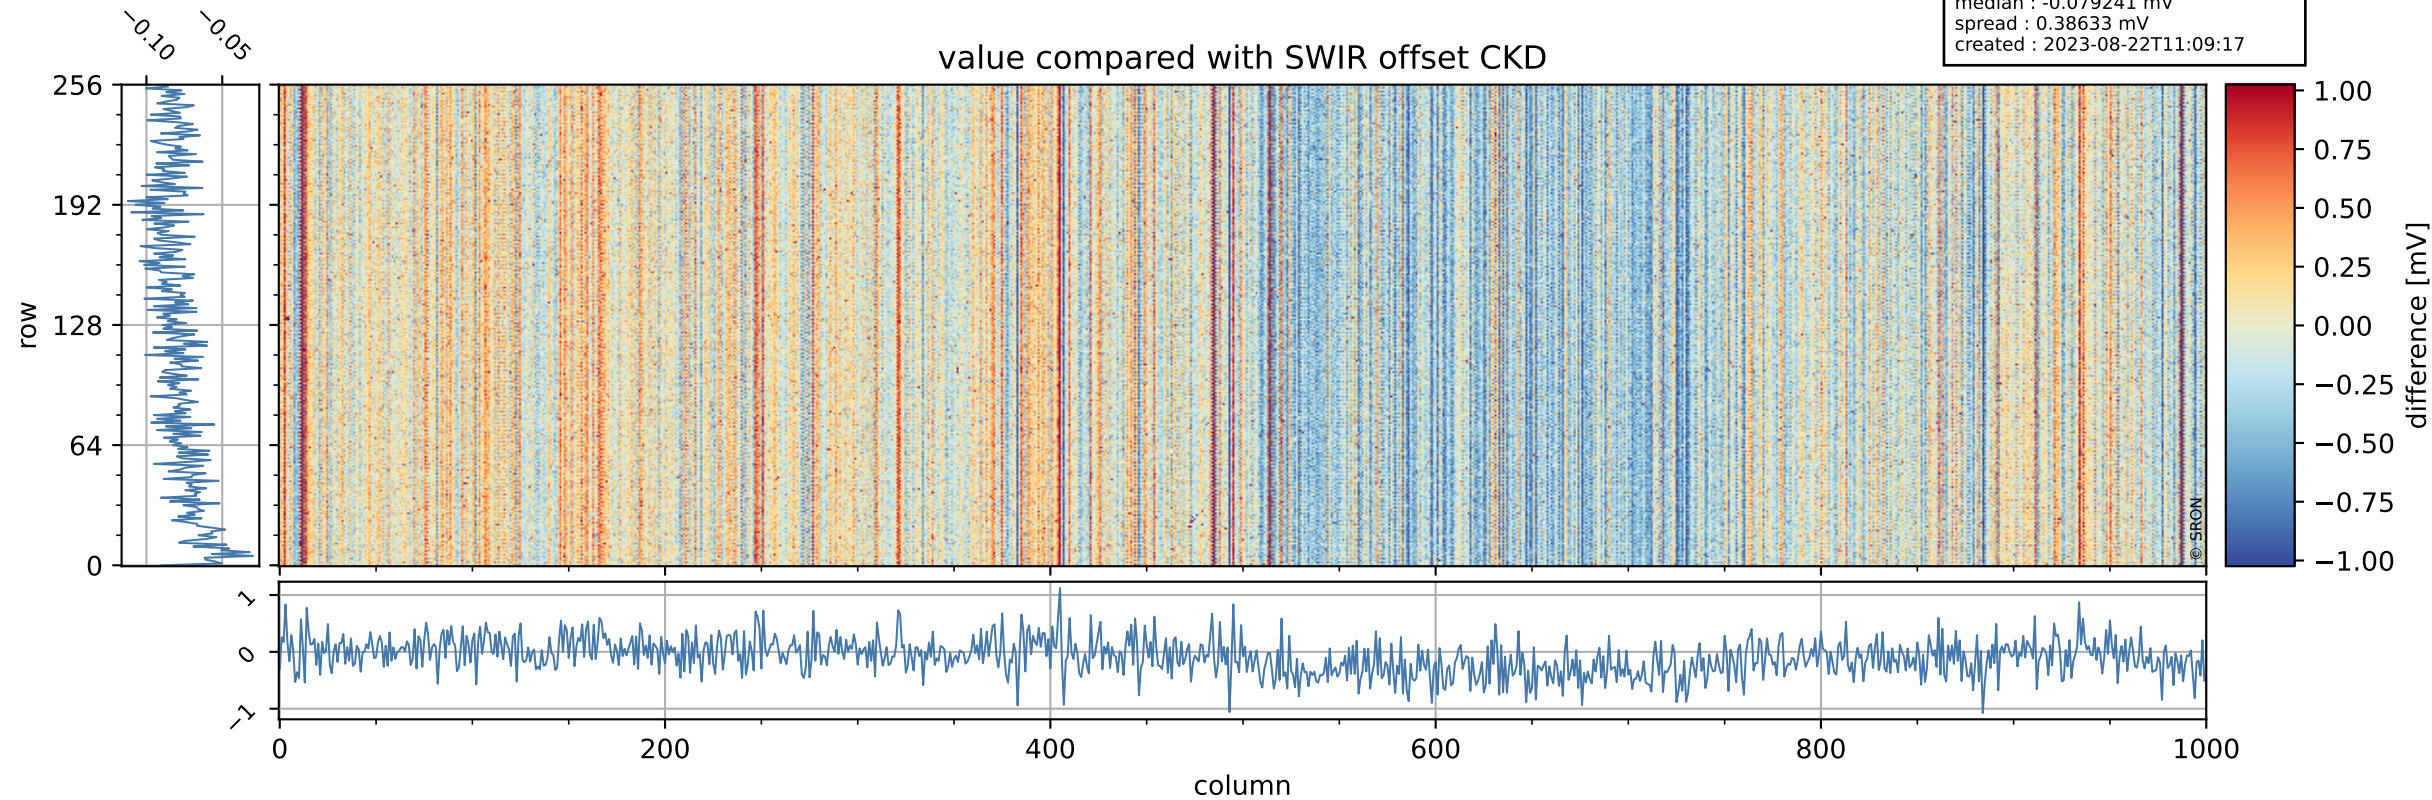

Tropomi SWIR offset (beta nominal)

orbits : 18 in [16507, 16552]
coverage : 2020-12-20 / 2020-12-23
median : 0.52593 V
spread : 0.035908 V
created : 2023-08-22T11:09:16

value detector map

Tropomi SWIR offset (beta nominal)

orbits : 18 in [16507, 16552]
coverage : 2020-12-20 / 2020-12-23
median : 28.288 μV
spread : 14.362 μV
created : 2023-08-22T11:09:16

Tropomi SWIR offset (beta nominal)

orbits : 18 in [16507, 16552]
coverage : 2020-12-20 / 2020-12-23
median : -0.079241 mV
spread : 0.38633 mV
created : 2023-08-22T11:09:17

value compared with SWIR offset CKD

Tropomi SWIR offset (beta nominal) ground-tracks of Sentinel-5P

orbits : 18 in [16507, 16552]
coverage : 2020-12-20 / 2020-12-23
created : 2023-08-22T11:09:17

Tropomi SWIR offset (beta nominal)

orbits : [1867, 16552]
coverage : 2018-02-20 / 2020-12-23
created : 2023-08-22T11:09:17

trend of detector median & temperatures