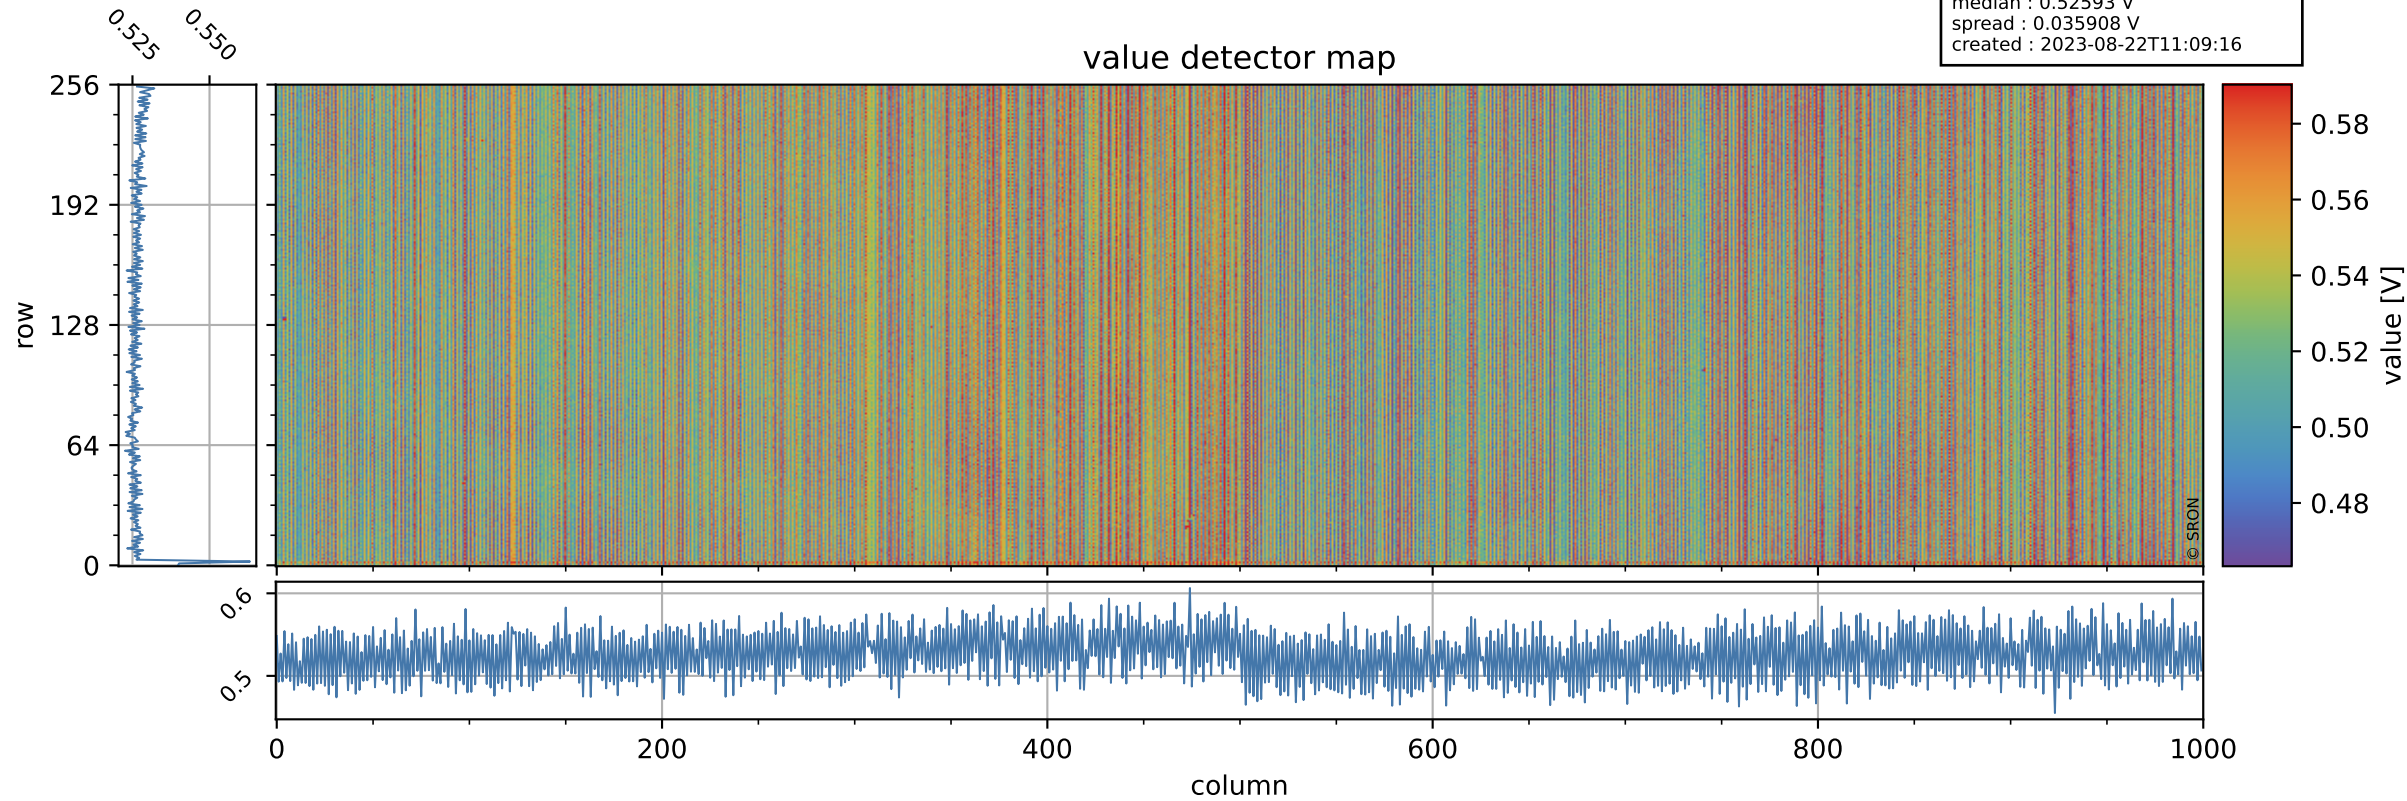

Tropomi SWIR offset (beta nominal)

orbits : 18 in [16507, 16552]
coverage : 2020-12-20 / 2020-12-23
median : 0.52593 V
spread : 0.035908 V
created : 2023-08-22T11:09:16

value detector map

Tropomi SWIR offset (beta nominal)

orbits : 18 in [16507, 16552]
coverage : 2020-12-20 / 2020-12-23
median : 28.288 μV
spread : 14.362 μV
created : 2023-08-22T11:09:16

Tropomi SWIR offset (beta nominal)

orbits : 18 in [16507, 16552]
coverage : 2020-12-20 / 2020-12-23
median : -0.079241 mV
spread : 0.38633 mV
created : 2023-08-22T11:09:17

value compared with SWIR offset CKD

Tropomi SWIR offset (beta nominal) ground-tracks of Sentinel-5P

orbits : 18 in [16507, 16552]
coverage : 2020-12-20 / 2020-12-23
created : 2023-08-22T11:09:17

Tropomi SWIR offset (beta nominal)

orbits : [1867, 16552]
coverage : 2018-02-20 / 2020-12-23
created : 2023-08-22T11:09:17

trend of detector median & temperatures