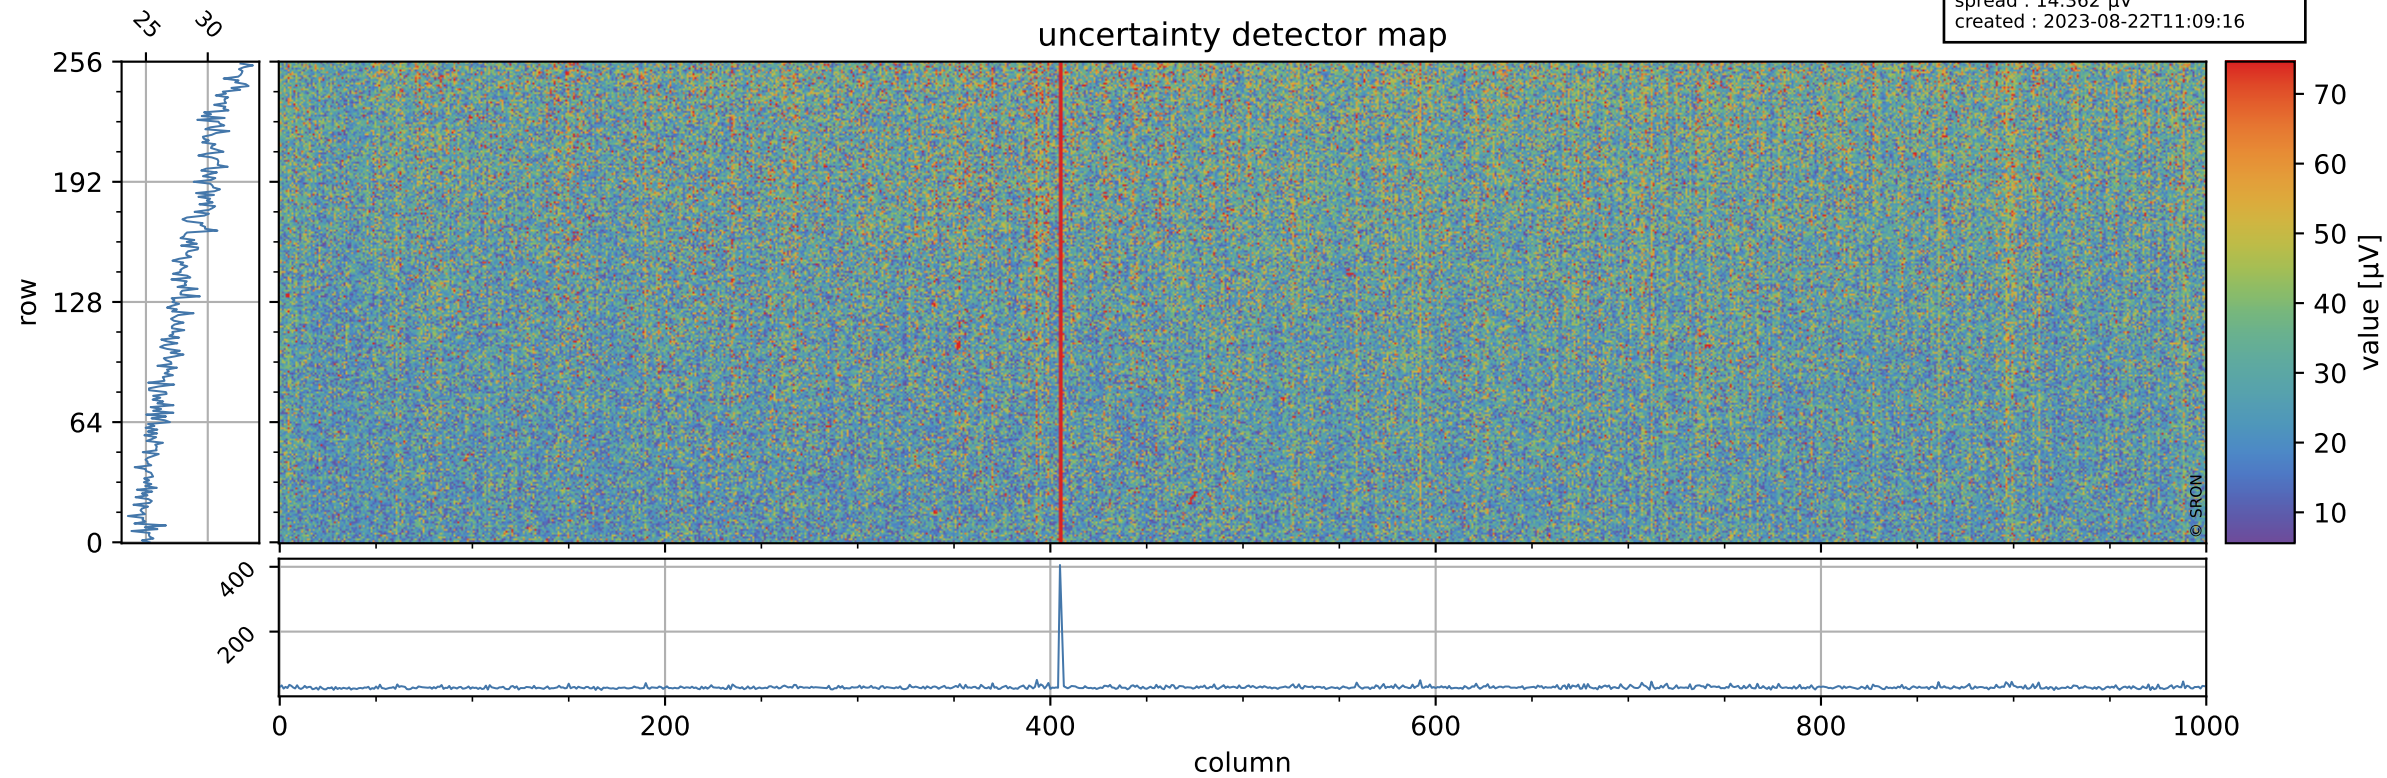

Tropomi SWIR offset (beta nominal)

orbits : 18 in [16507, 16552]
coverage : 2020-12-20 / 2020-12-23
median : 0.52593 V
spread : 0.035908 V
created : 2023-08-22T11:09:16

value detector map

Tropomi SWIR offset (beta nominal)

orbits : 18 in [16507, 16552]
coverage : 2020-12-20 / 2020-12-23
median : 28.288 μV
spread : 14.362 μV
created : 2023-08-22T11:09:16

Tropomi SWIR offset (beta nominal)

orbits : 18 in [16507, 16552]
coverage : 2020-12-20 / 2020-12-23
median : -0.079241 mV
spread : 0.38633 mV
created : 2023-08-22T11:09:17

value compared with SWIR offset CKD

Tropomi SWIR offset (beta nominal) ground-tracks of Sentinel-5P

orbits : 18 in [16507, 16552]
coverage : 2020-12-20 / 2020-12-23
created : 2023-08-22T11:09:17

Tropomi SWIR offset (beta nominal)

orbits : [1867, 16552]
coverage : 2018-02-20 / 2020-12-23
created : 2023-08-22T11:09:17

trend of detector median & temperatures