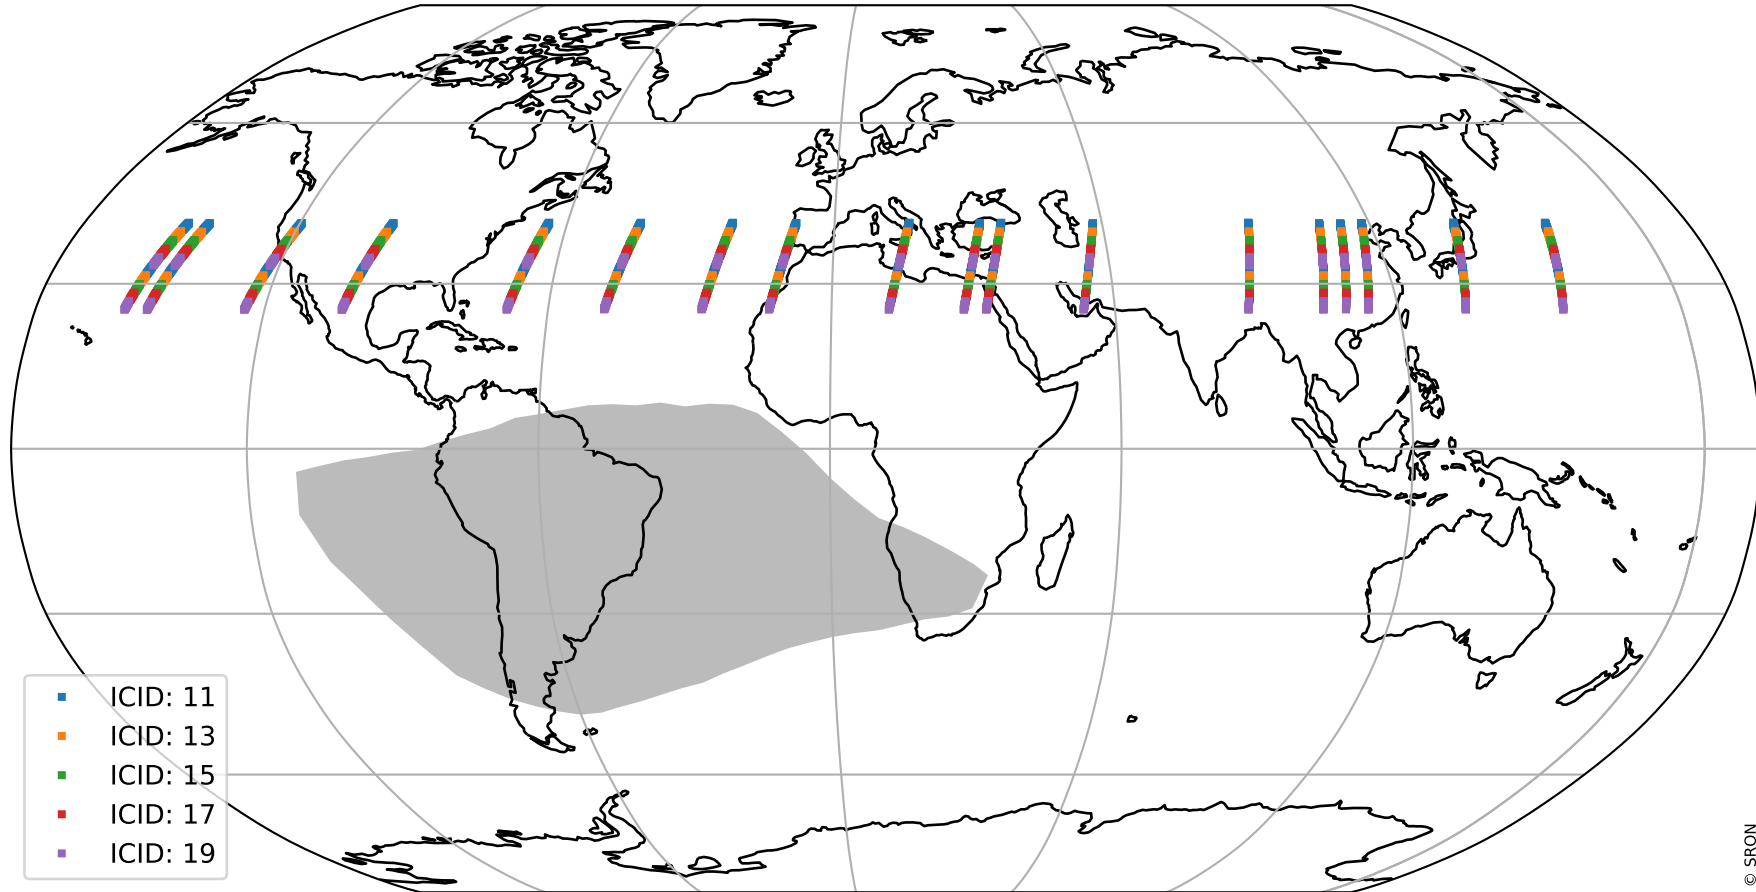

Tropomi SWIR offset (beta nominal)

orbits : 18 in [16507, 16552]
coverage : 2020-12-20 / 2020-12-23
median : 0.52593 V
spread : 0.035908 V
created : 2023-08-22T11:09:16

value detector map

Tropomi SWIR offset (beta nominal)

orbits : 18 in [16507, 16552]
coverage : 2020-12-20 / 2020-12-23
median : 28.288 μV
spread : 14.362 μV
created : 2023-08-22T11:09:16

Tropomi SWIR offset (beta nominal)

orbits : 18 in [16507, 16552]
coverage : 2020-12-20 / 2020-12-23
median : -0.079241 mV
spread : 0.38633 mV
created : 2023-08-22T11:09:17

value compared with SWIR offset CKD

Tropomi SWIR offset (beta nominal) ground-tracks of Sentinel-5P

orbits : 18 in [16507, 16552]
coverage : 2020-12-20 / 2020-12-23
created : 2023-08-22T11:09:17

Tropomi SWIR offset (beta nominal)

orbits : [1867, 16552]
coverage : 2018-02-20 / 2020-12-23
created : 2023-08-22T11:09:17

trend of detector median & temperatures