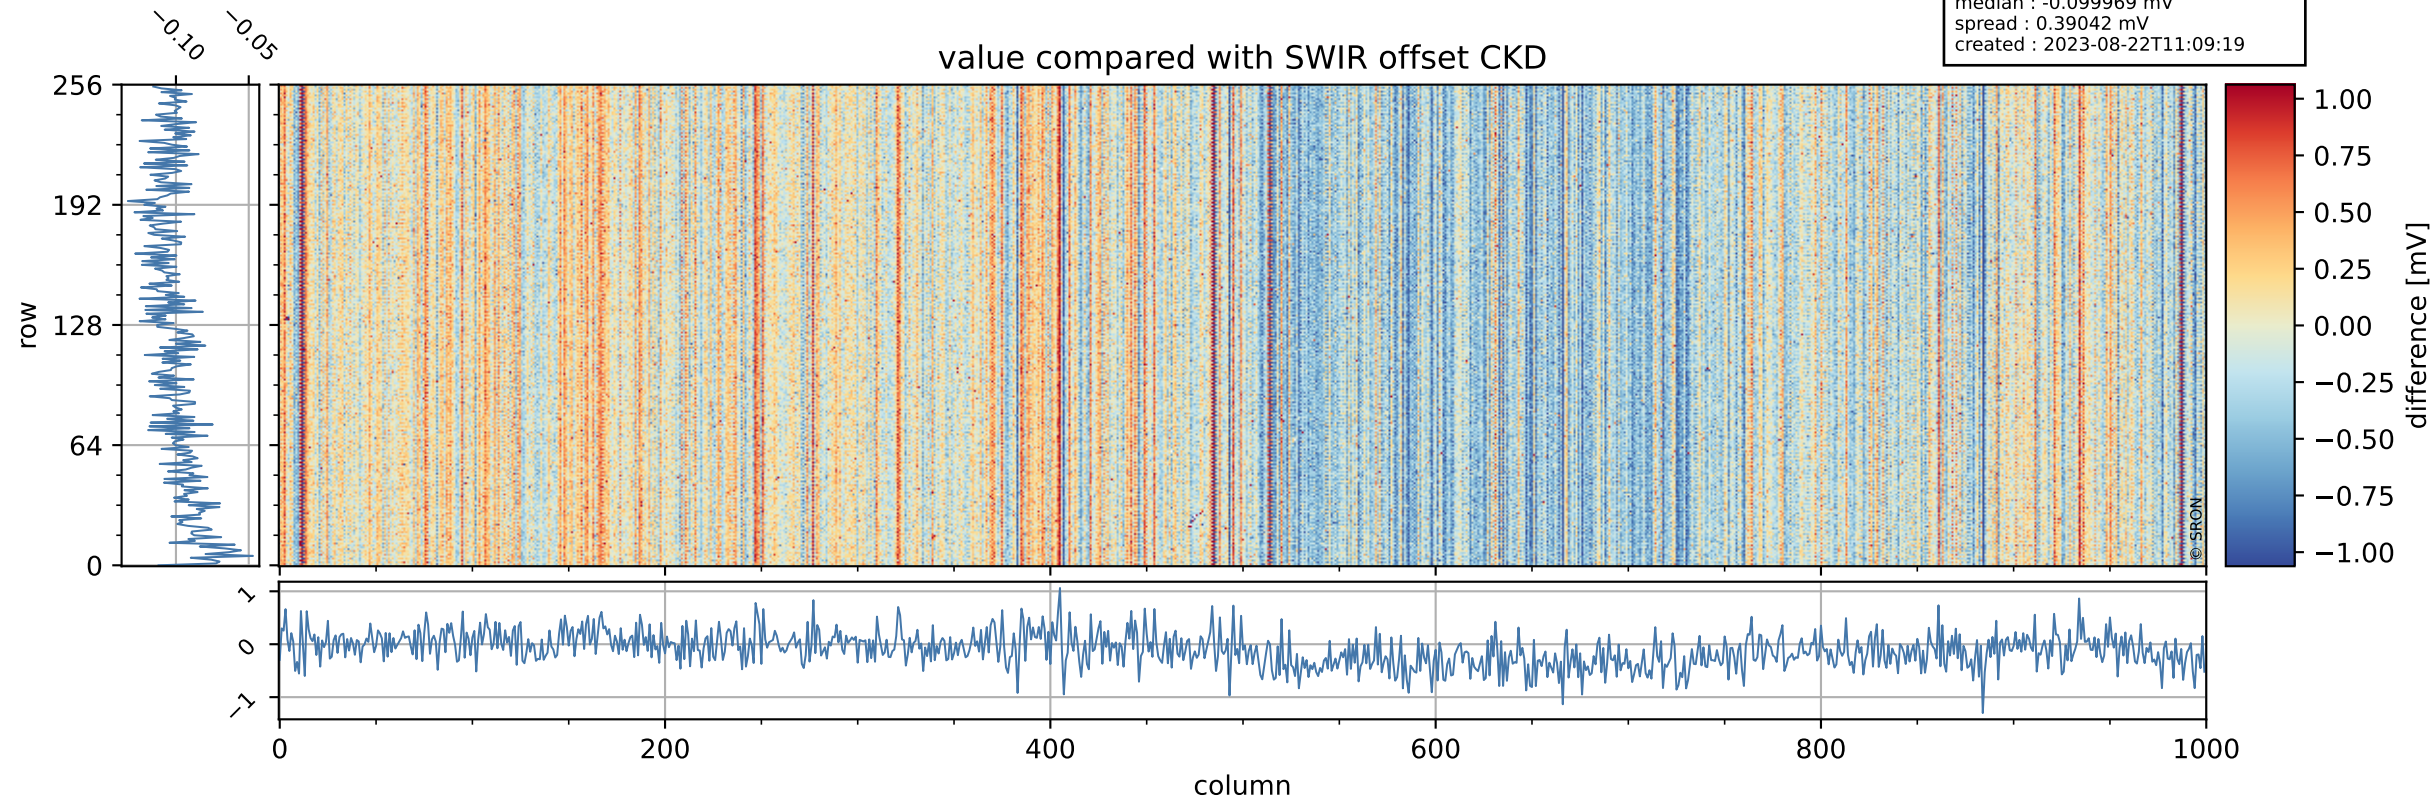

## value detector map

# Tropomi SWIR offset (beta nominal)

orbits : 20 in [16552, 16597]  
coverage : 2020-12-23 / 2020-12-26  
median : 27.833  $\mu\text{V}$   
spread : 14.184  $\mu\text{V}$   
created : 2023-08-22T11:09:18

# Tropomi SWIR offset (beta nominal)

orbits : 20 in [16552, 16597]  
coverage : 2020-12-23 / 2020-12-26  
median : -0.099969 mV  
spread : 0.39042 mV  
created : 2023-08-22T11:09:19

value compared with SWIR offset CKD

# Tropomi SWIR offset (beta nominal) ground-tracks of Sentinel-5P

orbits : 20 in [16552, 16597]  
coverage : 2020-12-23 / 2020-12-26  
created : 2023-08-22T11:09:19