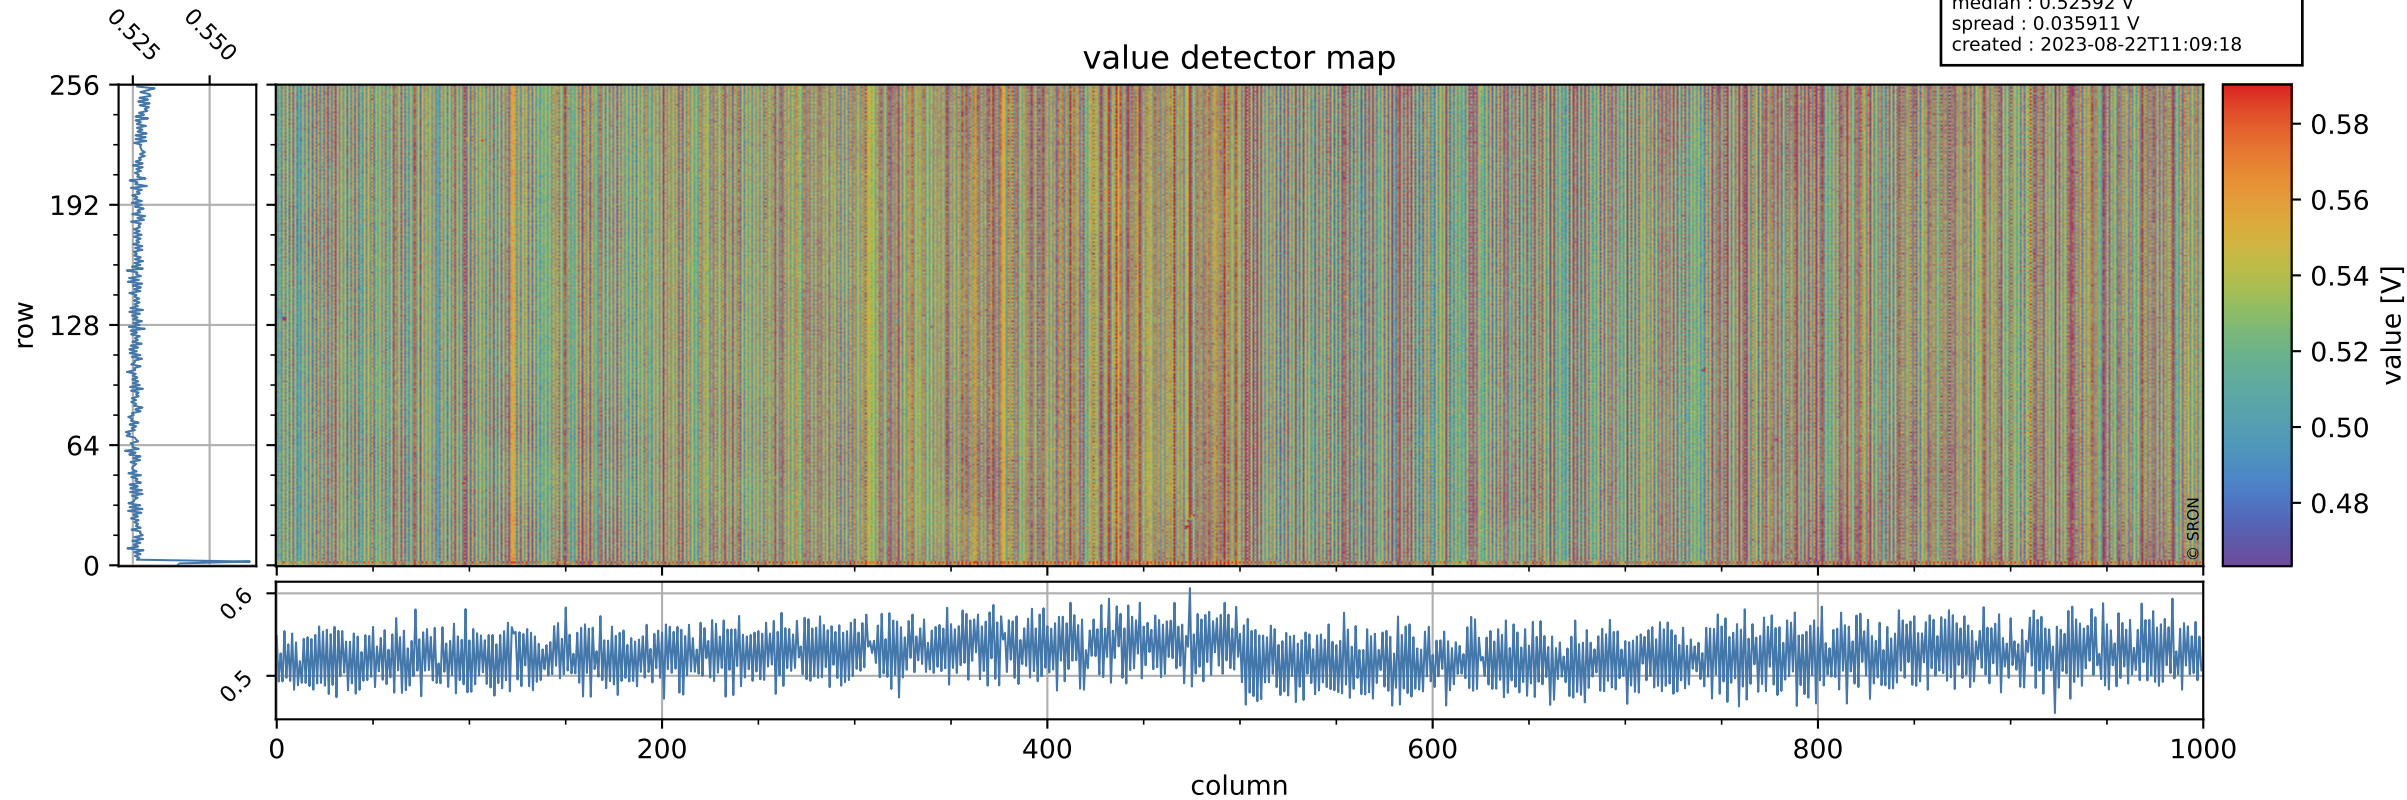

# Tropomi SWIR offset (beta nominal)

orbits : 20 in [16552, 16597]  
coverage : 2020-12-23 / 2020-12-26  
median : 0.52592 V  
spread : 0.035911 V  
created : 2023-08-22T11:09:18

## value detector map

# Tropomi SWIR offset (beta nominal)

orbits : 20 in [16552, 16597]  
coverage : 2020-12-23 / 2020-12-26  
median : 27.833  $\mu\text{V}$   
spread : 14.184  $\mu\text{V}$   
created : 2023-08-22T11:09:18

# Tropomi SWIR offset (beta nominal) ground-tracks of Sentinel-5P

orbits : 20 in [16552, 16597]  
coverage : 2020-12-23 / 2020-12-26  
created : 2023-08-22T11:09:19