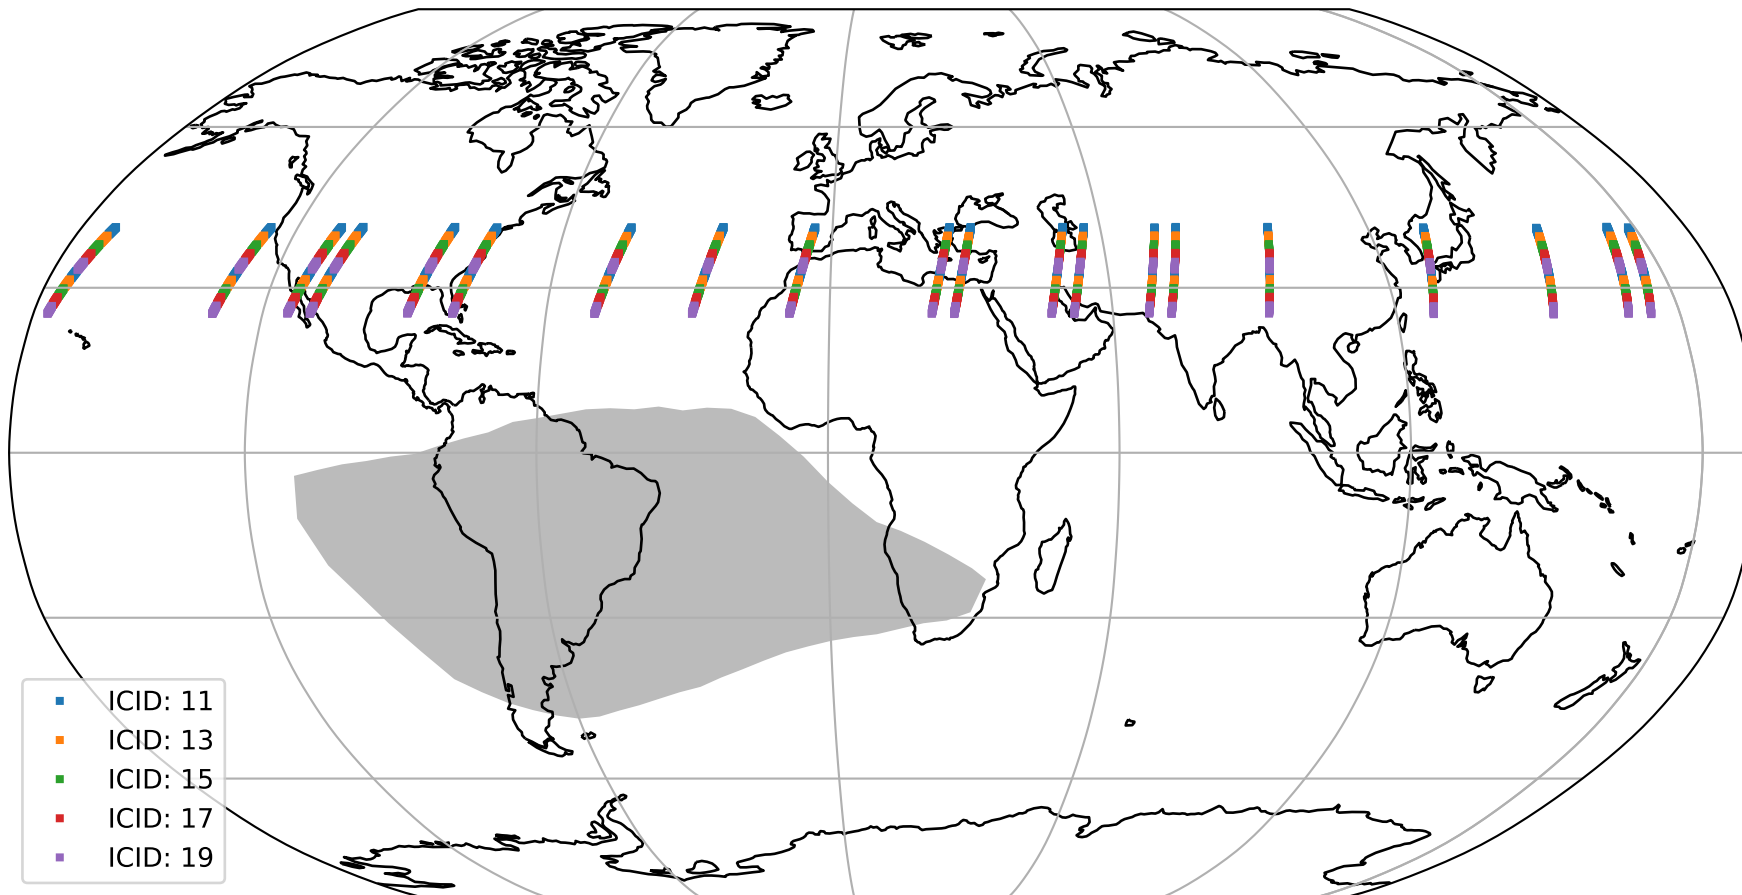

# Tropomi SWIR offset (beta nominal)

orbits : 20 in [16552, 16597]  
coverage : 2020-12-23 / 2020-12-26  
median : 27.833  $\mu\text{V}$   
spread : 14.184  $\mu\text{V}$   
created : 2023-08-22T11:09:18

# Tropomi SWIR offset (beta nominal)

orbits : 20 in [16552, 16597]  
coverage : 2020-12-23 / 2020-12-26  
median : -0.099969 mV  
spread : 0.39042 mV  
created : 2023-08-22T11:09:19

value compared with SWIR offset CKD

# Tropomi SWIR offset (beta nominal) ground-tracks of Sentinel-5P

orbits : 20 in [16552, 16597]  
coverage : 2020-12-23 / 2020-12-26  
created : 2023-08-22T11:09:19

# Tropomi SWIR offset (beta nominal)

orbits : [1867, 16597]  
coverage : 2018-02-20 / 2020-12-26  
created : 2023-08-22T11:09:19