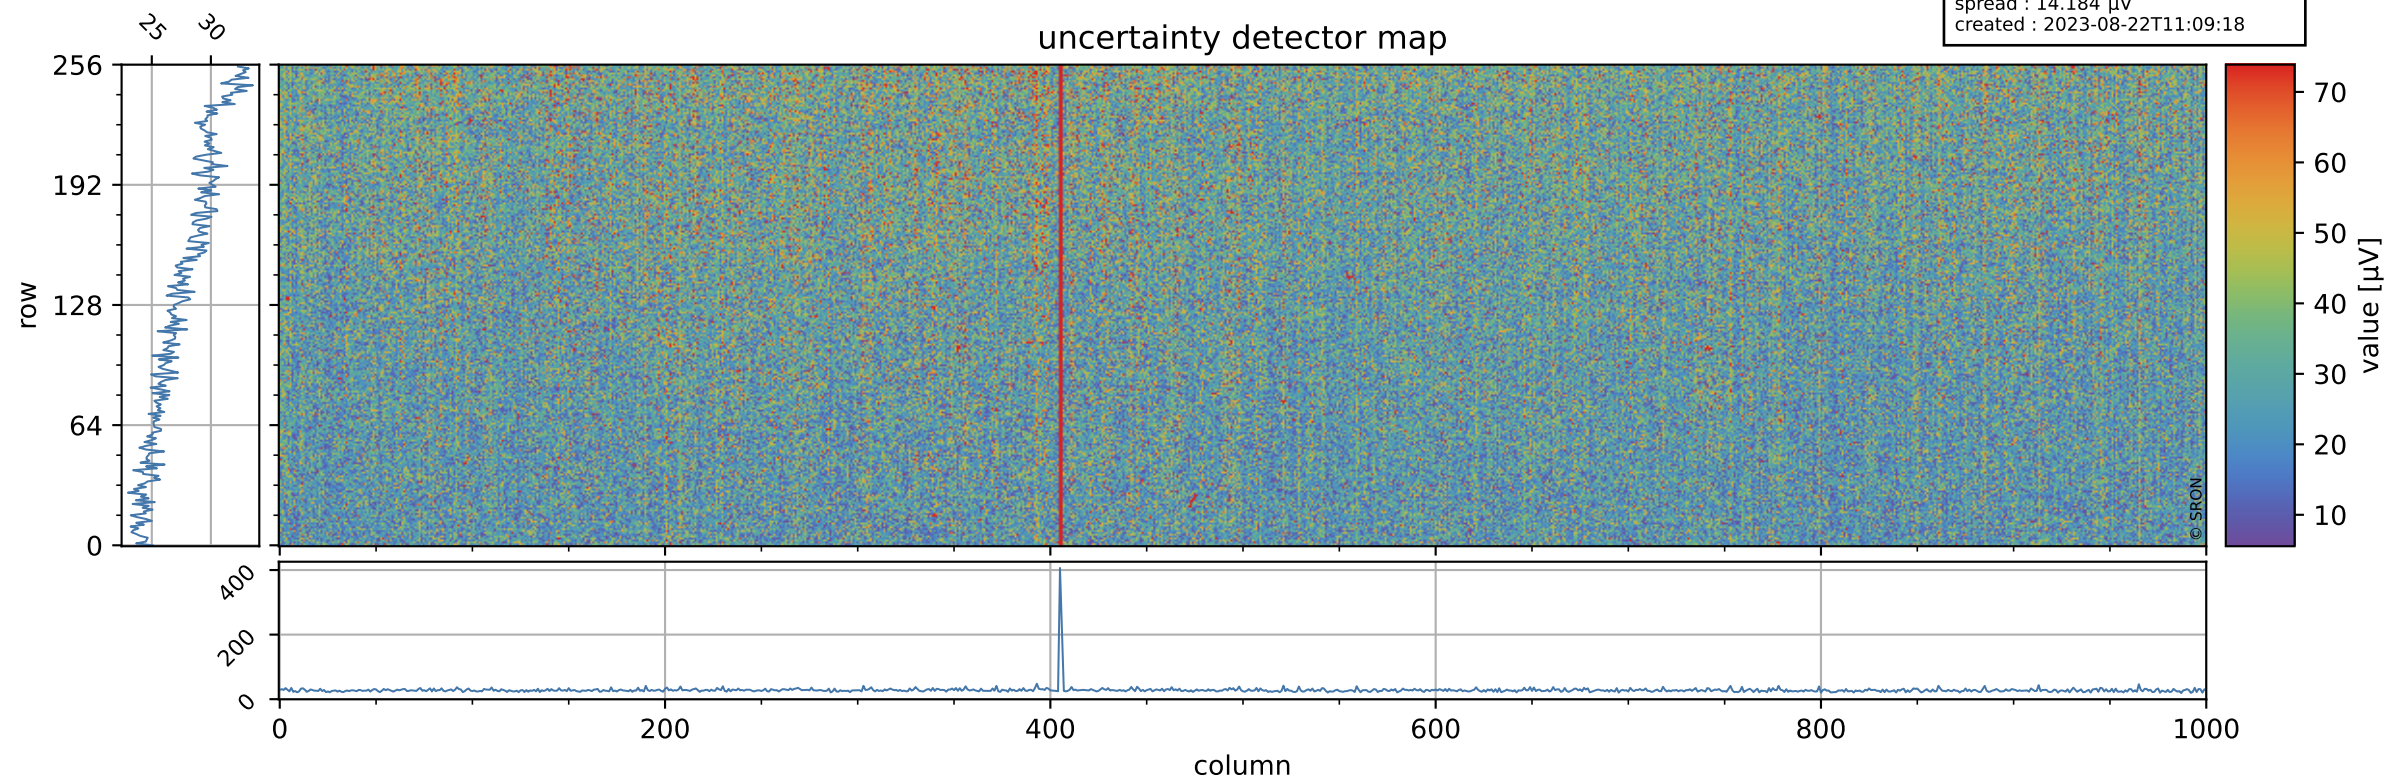

# Tropomi SWIR offset (beta nominal)

orbits : 20 in [16552, 16597]  
coverage : 2020-12-23 / 2020-12-26  
median : 0.52592 V  
spread : 0.035911 V  
created : 2023-08-22T11:09:18

## value detector map

# Tropomi SWIR offset (beta nominal)

orbits : 20 in [16552, 16597]  
coverage : 2020-12-23 / 2020-12-26  
median : 27.833  $\mu\text{V}$   
spread : 14.184  $\mu\text{V}$   
created : 2023-08-22T11:09:18

# Tropomi SWIR offset (beta nominal) ground-tracks of Sentinel-5P

orbits : 20 in [16552, 16597]  
coverage : 2020-12-23 / 2020-12-26  
created : 2023-08-22T11:09:19