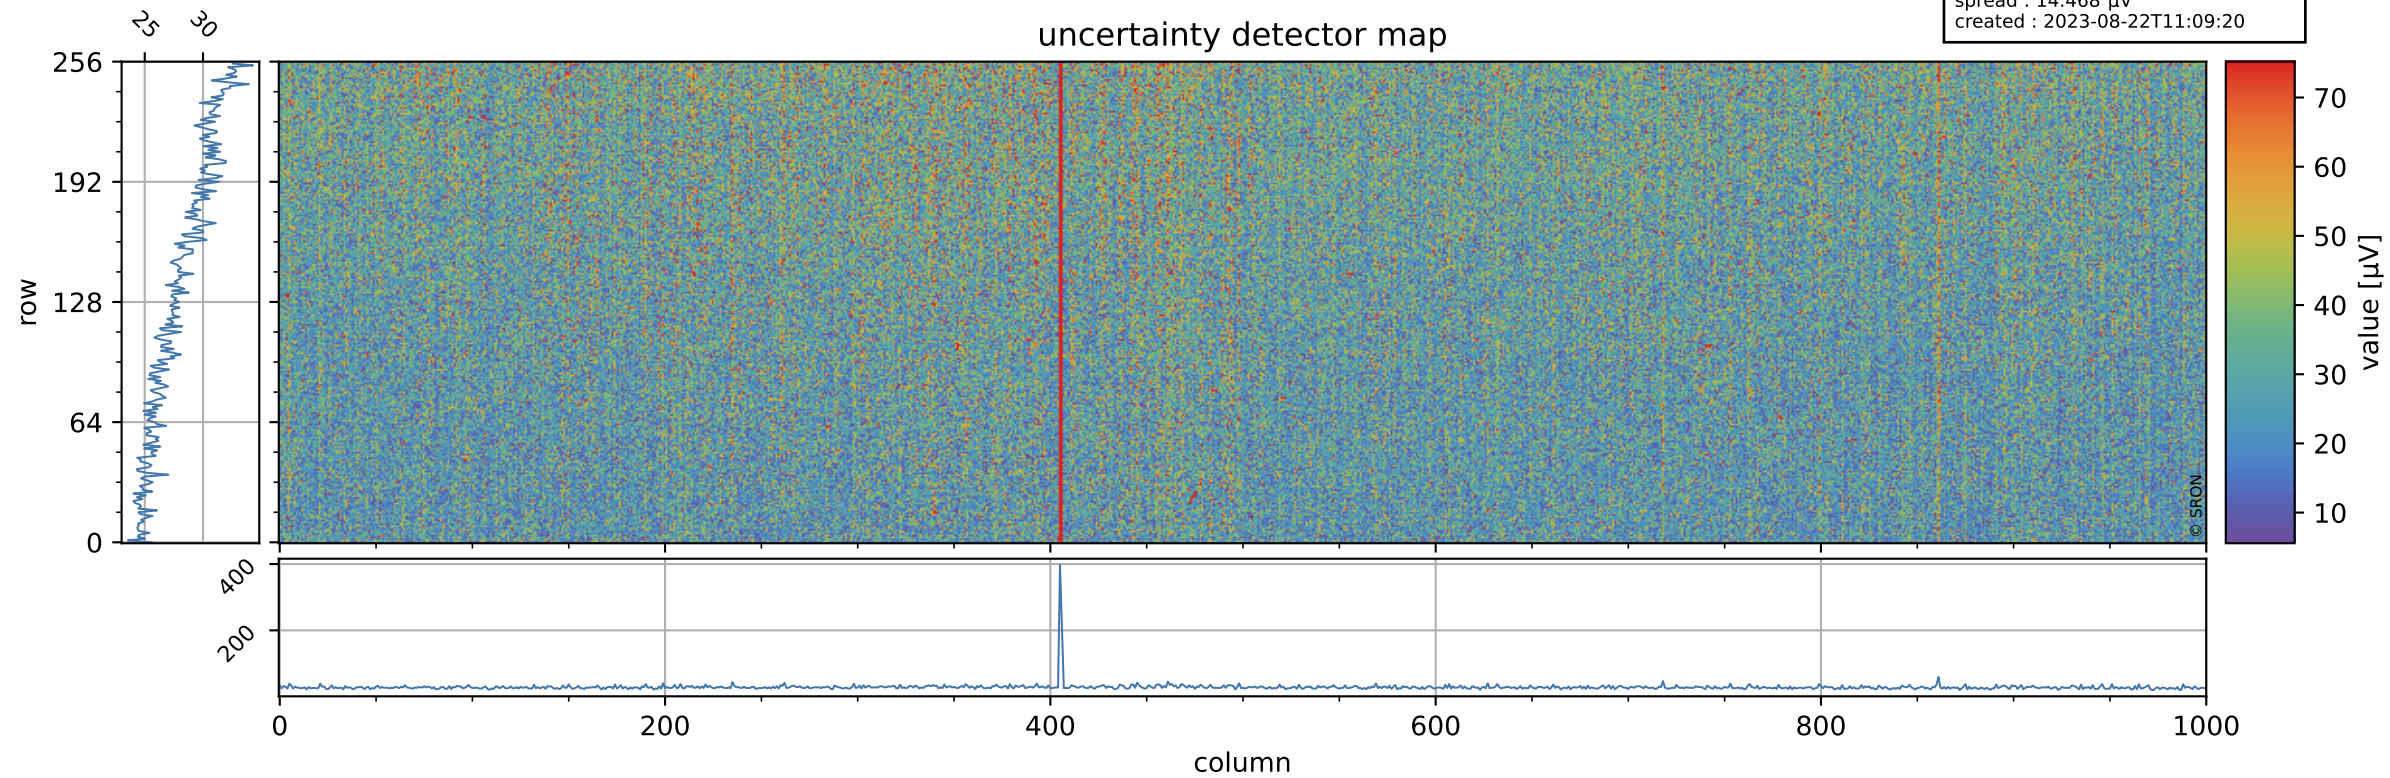

Tropomi SWIR offset (beta nominal)

orbits : 19 in [16597, 16642]
coverage : 2020-12-26 / 2020-12-29
median : 0.52593 V
spread : 0.035911 V
created : 2023-08-22T11:09:20

value detector map

Tropomi SWIR offset (beta nominal)

orbits : 19 in [16597, 16642]
coverage : 2020-12-26 / 2020-12-29
median : 28.263 μV
spread : 14.468 μV
created : 2023-08-22T11:09:20

Tropomi SWIR offset (beta nominal)

orbits : 19 in [16597, 16642]
coverage : 2020-12-26 / 2020-12-29
median : -0.080074 mV
spread : 0.38796 mV
created : 2023-08-22T11:09:21

value compared with SWIR offset CKD

Tropomi SWIR offset (beta nominal) ground-tracks of Sentinel-5P

orbits : 19 in [16597, 16642]
coverage : 2020-12-26 / 2020-12-29
created : 2023-08-22T11:09:21

Tropomi SWIR offset (beta nominal)

orbits : [1867, 16642]
coverage : 2018-02-20 / 2020-12-29
created : 2023-08-22T11:09:21

trend of detector median & temperatures