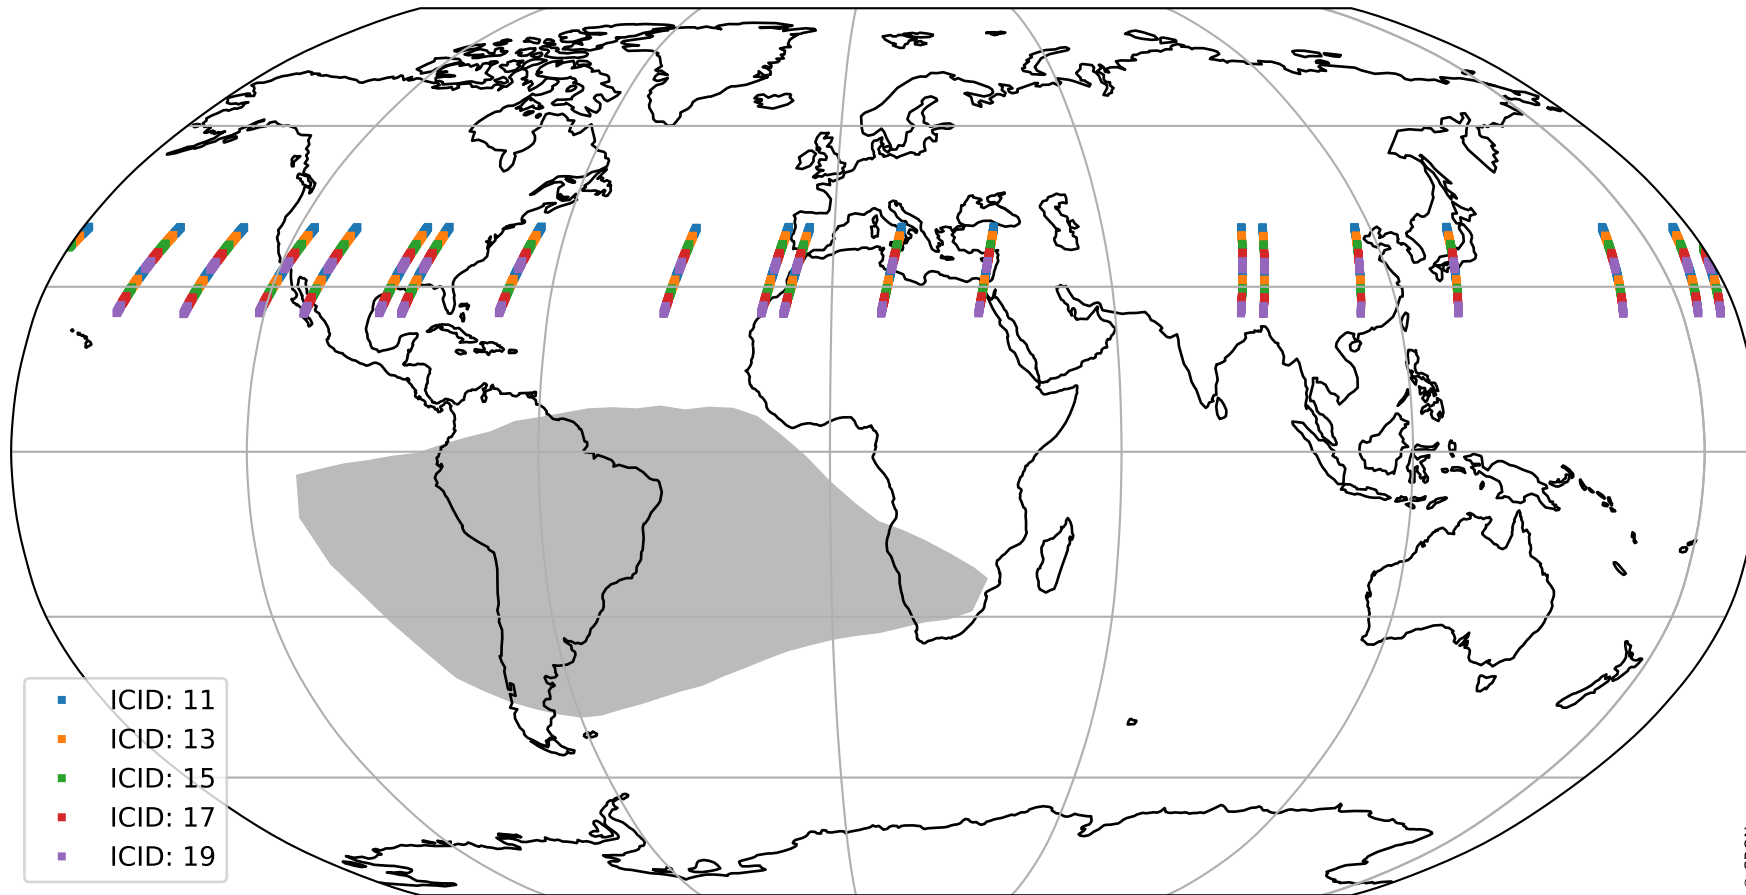

Tropomi SWIR offset (beta nominal)

orbits : 19 in [16597, 16642]
coverage : 2020-12-26 / 2020-12-29
median : 0.52593 V
spread : 0.035911 V
created : 2023-08-22T11:09:20

value detector map

Tropomi SWIR offset (beta nominal)

orbits : 19 in [16597, 16642]
coverage : 2020-12-26 / 2020-12-29
median : 28.263 μV
spread : 14.468 μV
created : 2023-08-22T11:09:20

Tropomi SWIR offset (beta nominal)

orbits : 19 in [16597, 16642]
coverage : 2020-12-26 / 2020-12-29
median : -0.080074 mV
spread : 0.38796 mV
created : 2023-08-22T11:09:21

value compared with SWIR offset CKD

Tropomi SWIR offset (beta nominal) ground-tracks of Sentinel-5P

orbits : 19 in [16597, 16642]
coverage : 2020-12-26 / 2020-12-29
created : 2023-08-22T11:09:21

Tropomi SWIR offset (beta nominal)

orbits : [1867, 16642]
coverage : 2018-02-20 / 2020-12-29
created : 2023-08-22T11:09:21

trend of detector median & temperatures