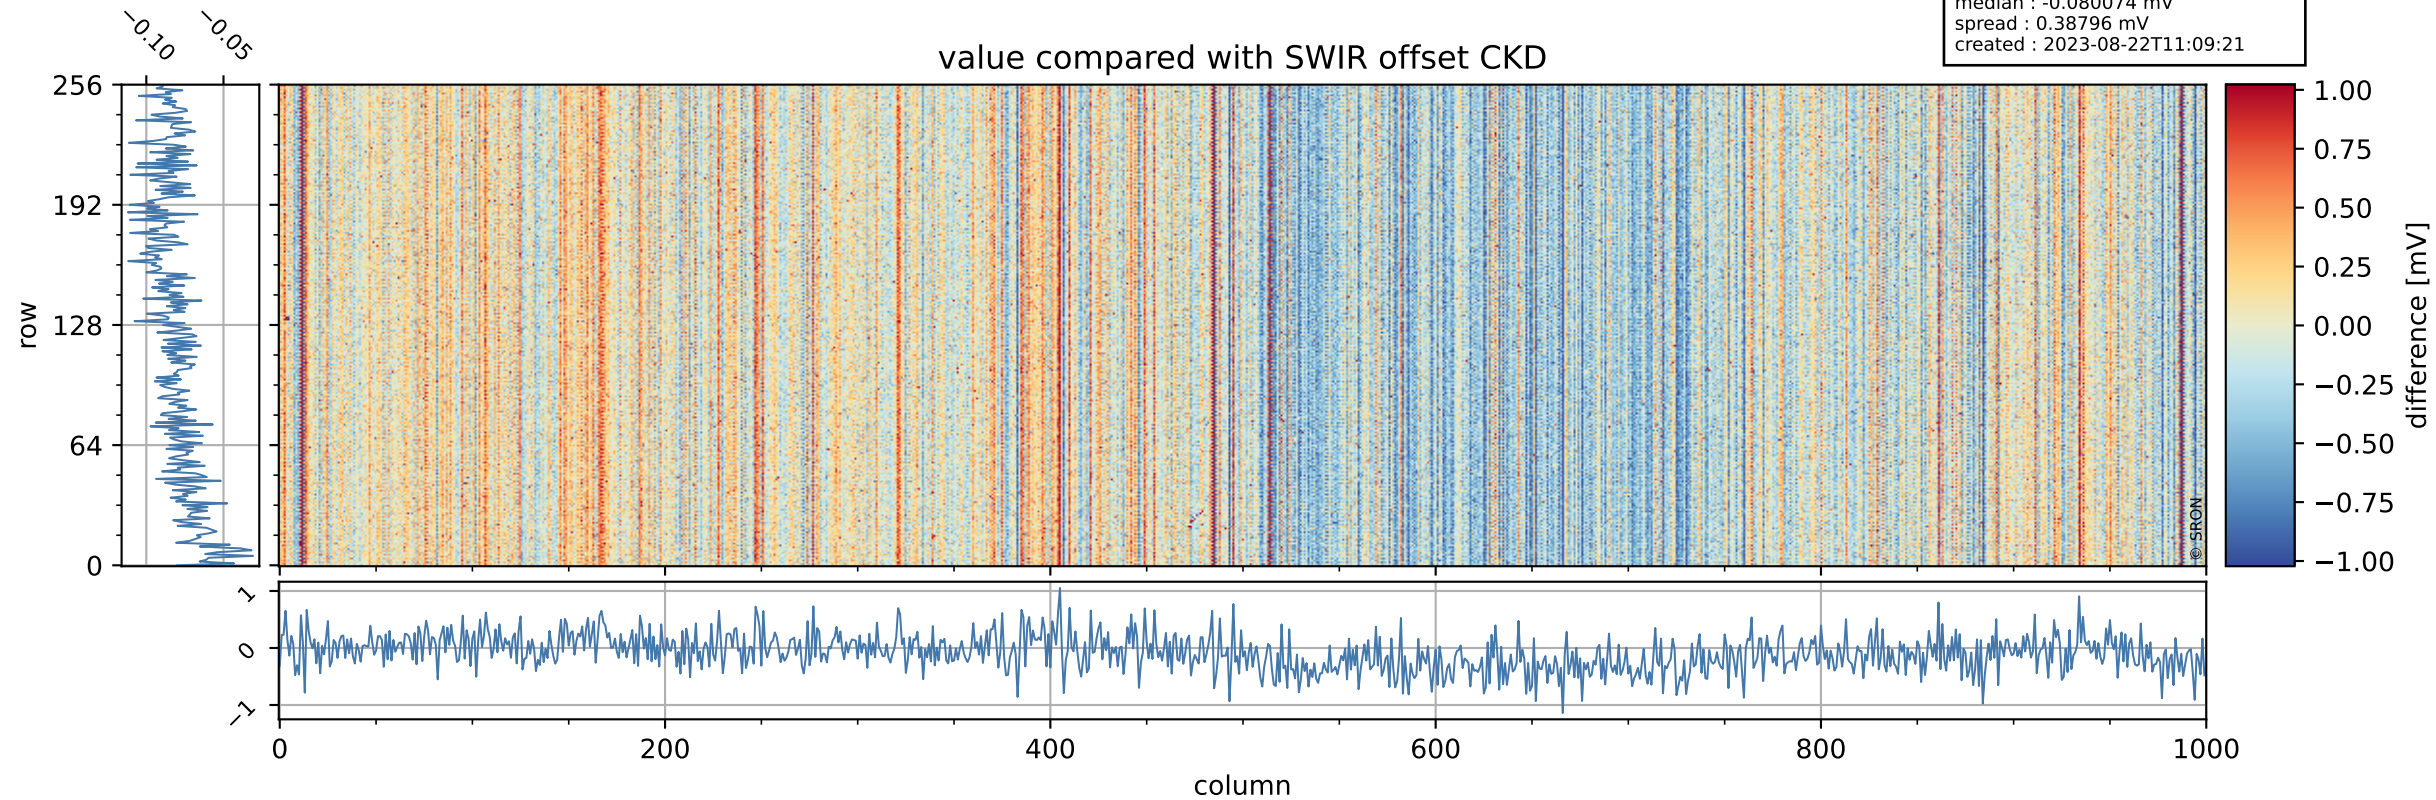

Tropomi SWIR offset (beta nominal)

orbits : 19 in [16597, 16642]
coverage : 2020-12-26 / 2020-12-29
median : 0.52593 V
spread : 0.035911 V
created : 2023-08-22T11:09:20

value detector map

Tropomi SWIR offset (beta nominal)

orbits : 19 in [16597, 16642]
coverage : 2020-12-26 / 2020-12-29
median : 28.263 μV
spread : 14.468 μV
created : 2023-08-22T11:09:20

Tropomi SWIR offset (beta nominal)

orbits : 19 in [16597, 16642]
coverage : 2020-12-26 / 2020-12-29
median : -0.080074 mV
spread : 0.38796 mV
created : 2023-08-22T11:09:21

value compared with SWIR offset CKD

Tropomi SWIR offset (beta nominal) ground-tracks of Sentinel-5P

orbits : 19 in [16597, 16642]
coverage : 2020-12-26 / 2020-12-29
created : 2023-08-22T11:09:21

Tropomi SWIR offset (beta nominal)

orbits : [1867, 16642]
coverage : 2018-02-20 / 2020-12-29
created : 2023-08-22T11:09:21

trend of detector median & temperatures