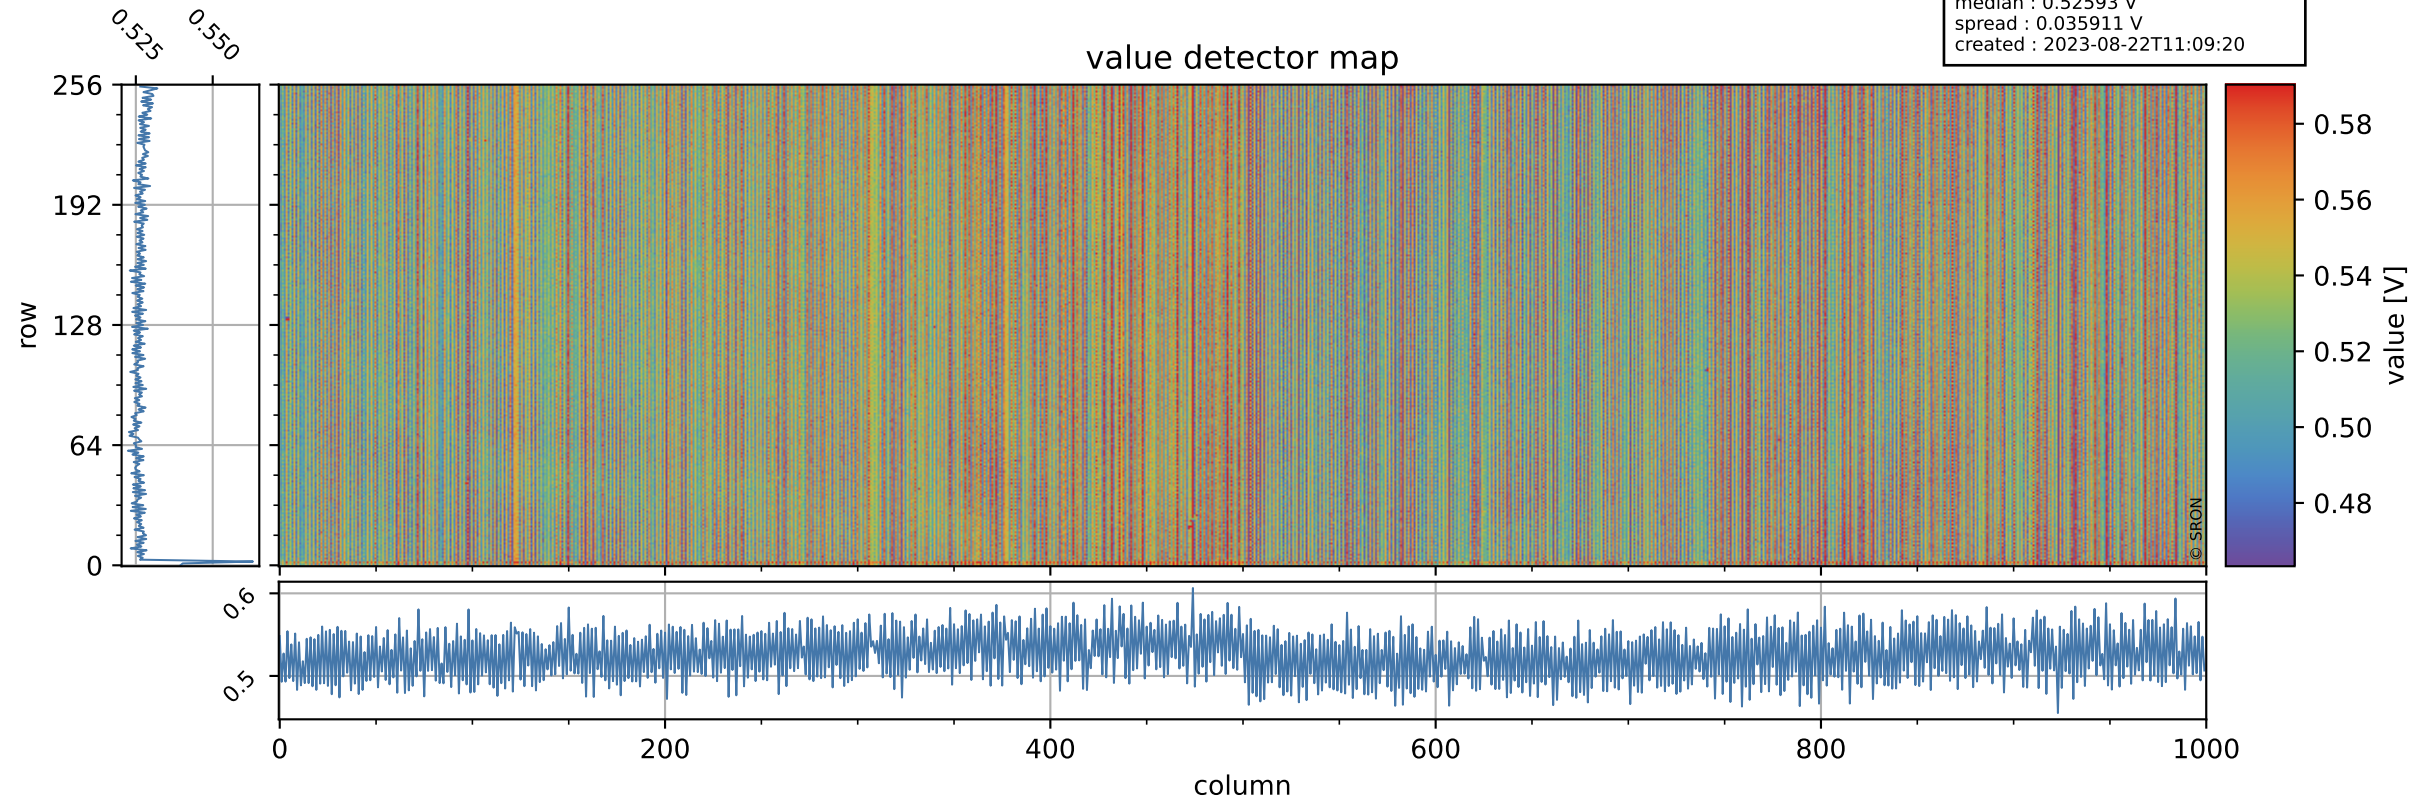

Tropomi SWIR offset (beta nominal)

orbits : 19 in [16597, 16642]
coverage : 2020-12-26 / 2020-12-29
median : 0.52593 V
spread : 0.035911 V
created : 2023-08-22T11:09:20

value detector map

Tropomi SWIR offset (beta nominal)

orbits : 19 in [16597, 16642]
coverage : 2020-12-26 / 2020-12-29
median : 28.263 μV
spread : 14.468 μV
created : 2023-08-22T11:09:20

Tropomi SWIR offset (beta nominal)

orbits : 19 in [16597, 16642]
coverage : 2020-12-26 / 2020-12-29
median : -0.080074 mV
spread : 0.38796 mV
created : 2023-08-22T11:09:21

value compared with SWIR offset CKD

Tropomi SWIR offset (beta nominal) ground-tracks of Sentinel-5P

orbits : 19 in [16597, 16642]
coverage : 2020-12-26 / 2020-12-29
created : 2023-08-22T11:09:21

Tropomi SWIR offset (beta nominal)

orbits : [1867, 16642]
coverage : 2018-02-20 / 2020-12-29
created : 2023-08-22T11:09:21

trend of detector median & temperatures