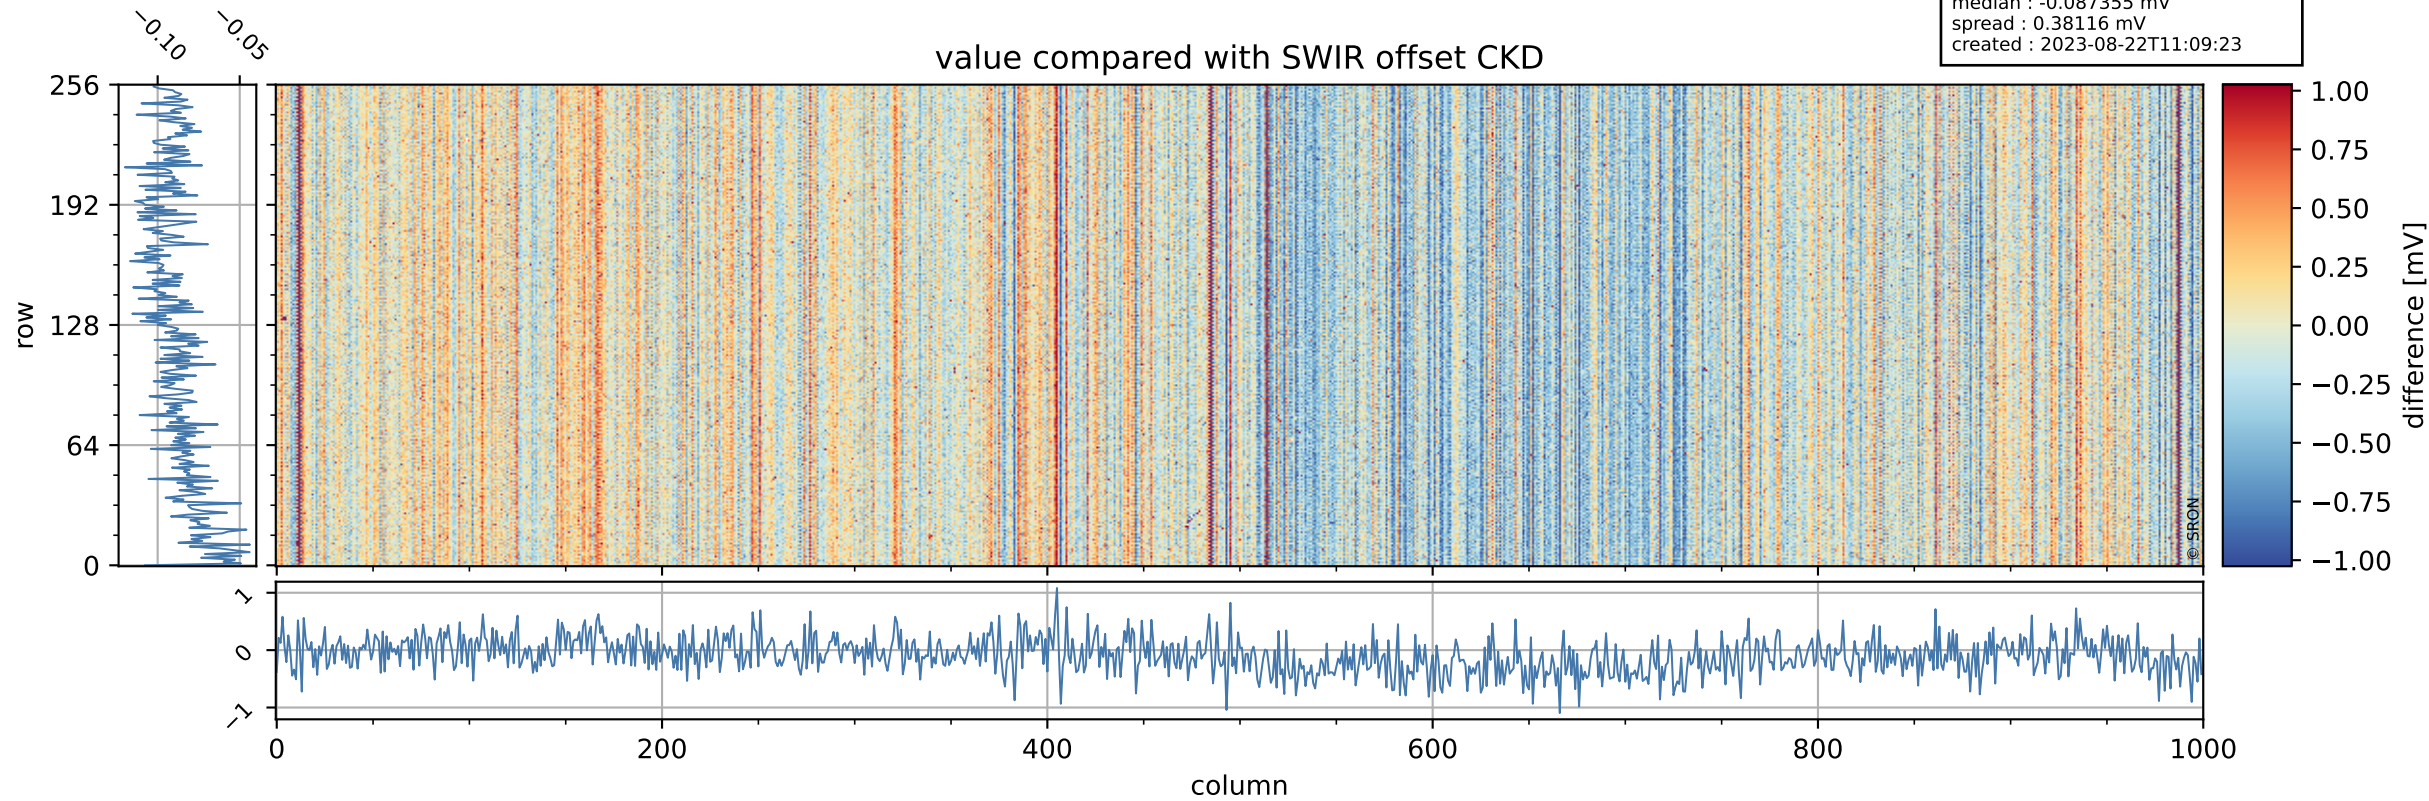

Tropomi SWIR offset (beta nominal)

orbits : 20 in [16642, 16687]
coverage : 2020-12-29 / 2021-01-01
median : 0.52593 V
spread : 0.035906 V
created : 2023-08-22T11:09:22

value detector map

Tropomi SWIR offset (beta nominal)

orbits : 20 in [16642, 16687]
coverage : 2020-12-29 / 2021-01-01
median : 28.062 μV
spread : 14.263 μV
created : 2023-08-22T11:09:22

Tropomi SWIR offset (beta nominal)

orbits : 20 in [16642, 16687]
coverage : 2020-12-29 / 2021-01-01
median : -0.087355 mV
spread : 0.38116 mV
created : 2023-08-22T11:09:23

value compared with SWIR offset CKD

Tropomi SWIR offset (beta nominal) ground-tracks of Sentinel-5P

orbits : 20 in [16642, 16687]
coverage : 2020-12-29 / 2021-01-01
created : 2023-08-22T11:09:23

Tropomi SWIR offset (beta nominal)

orbits : [1867, 16687]
coverage : 2018-02-20 / 2021-01-01
created : 2023-08-22T11:09:23

trend of detector median & temperatures