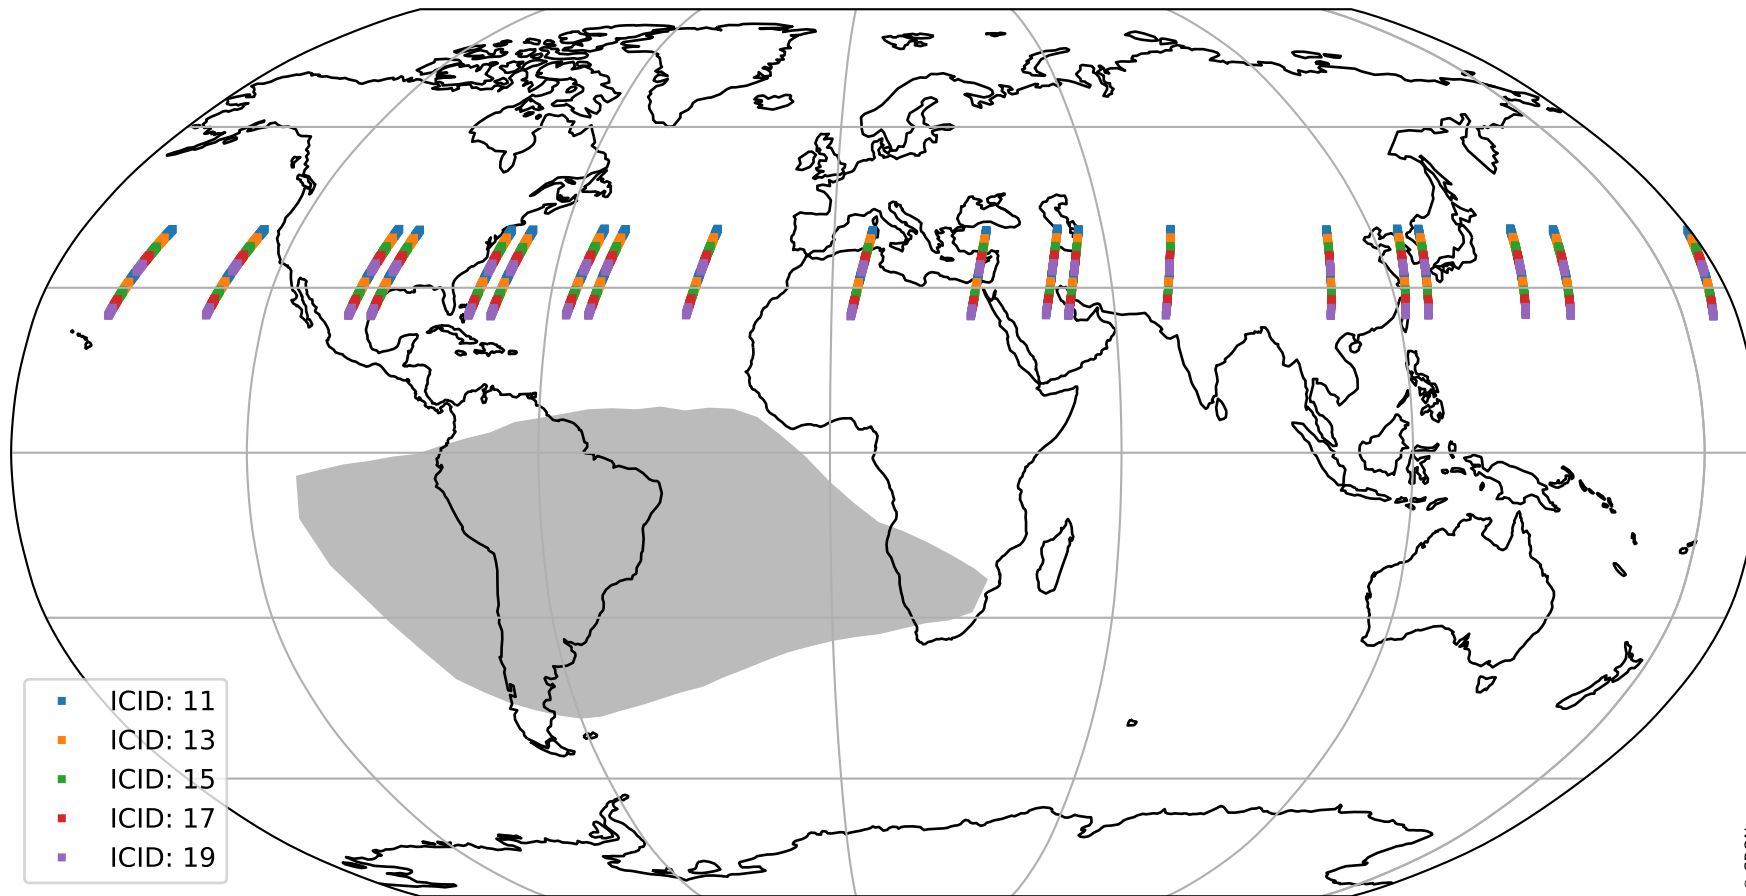

Tropomi SWIR offset (beta nominal)

orbits : 20 in [16642, 16687]
coverage : 2020-12-29 / 2021-01-01
median : 0.52593 V
spread : 0.035906 V
created : 2023-08-22T11:09:22

value detector map

Tropomi SWIR offset (beta nominal)

orbits : 20 in [16642, 16687]
coverage : 2020-12-29 / 2021-01-01
median : 28.062 μV
spread : 14.263 μV
created : 2023-08-22T11:09:22

Tropomi SWIR offset (beta nominal)

orbits : 20 in [16642, 16687]
coverage : 2020-12-29 / 2021-01-01
median : -0.087355 mV
spread : 0.38116 mV
created : 2023-08-22T11:09:23

value compared with SWIR offset CKD

Tropomi SWIR offset (beta nominal) ground-tracks of Sentinel-5P

orbits : 20 in [16642, 16687]
coverage : 2020-12-29 / 2021-01-01
created : 2023-08-22T11:09:23

Tropomi SWIR offset (beta nominal)

orbits : [1867, 16687]
coverage : 2018-02-20 / 2021-01-01
created : 2023-08-22T11:09:23

trend of detector median & temperatures