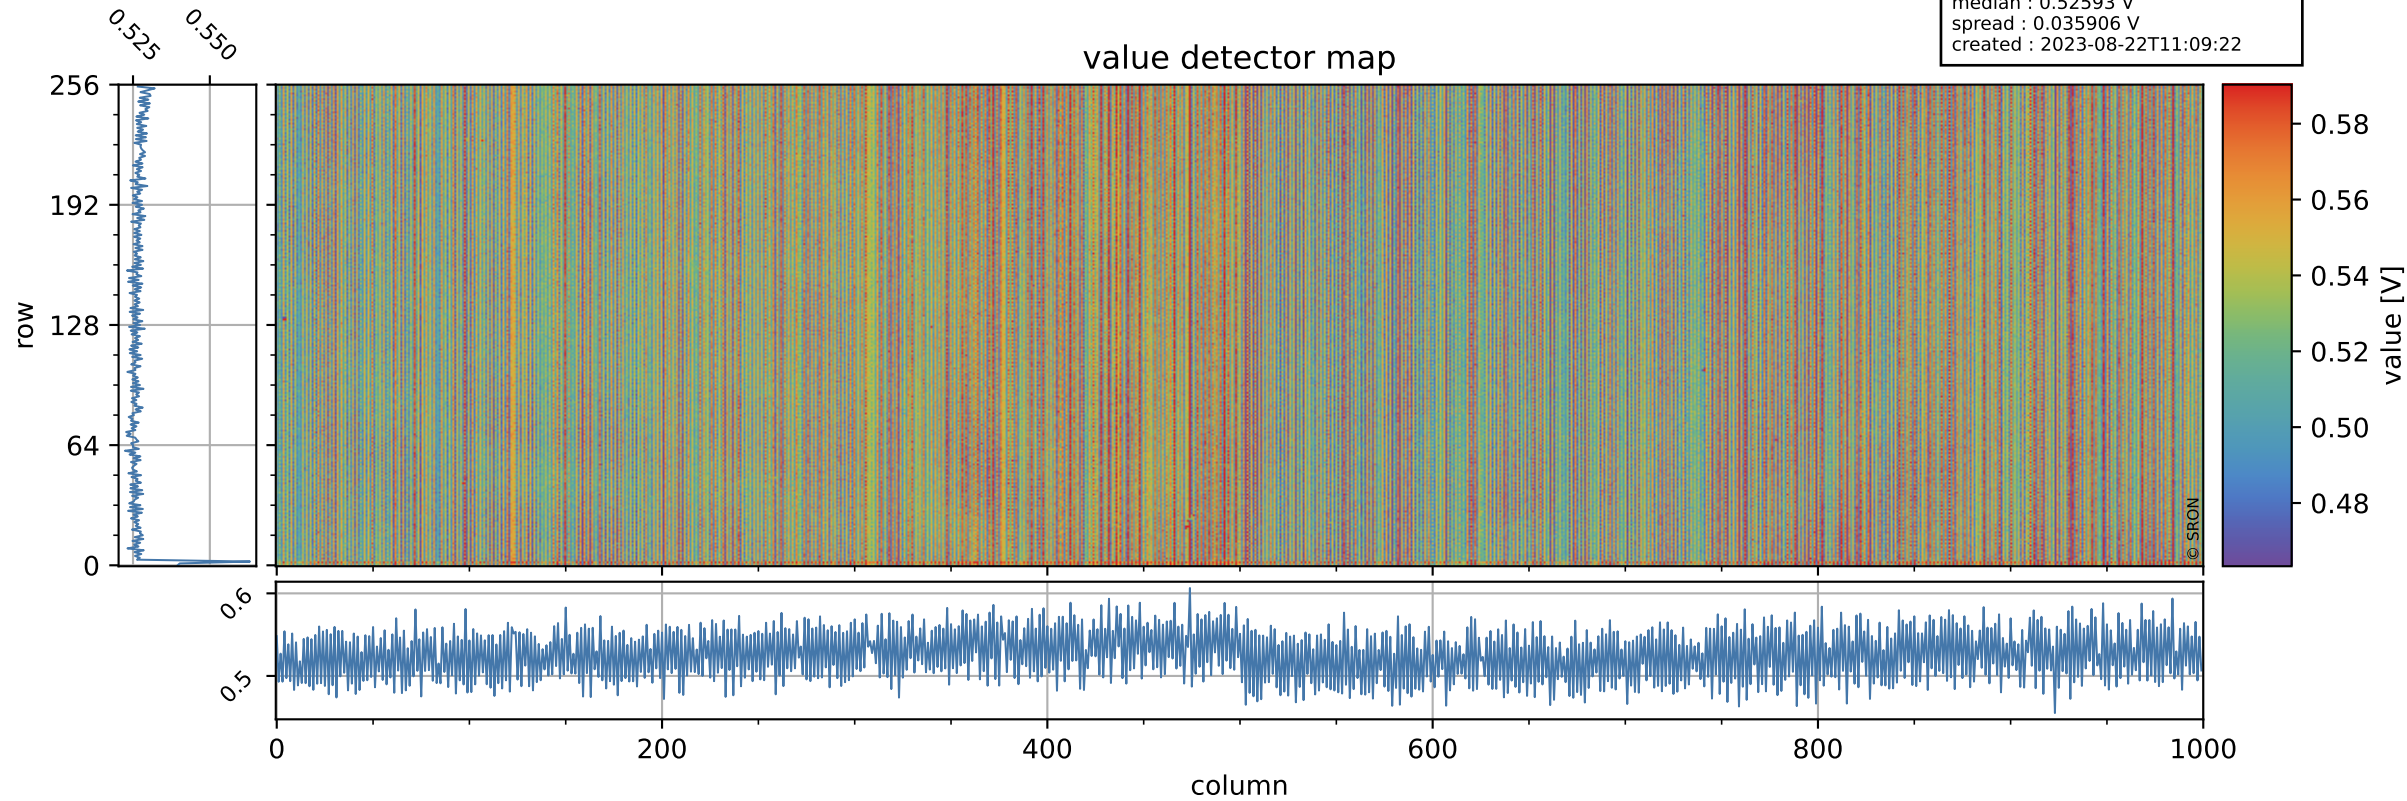

Tropomi SWIR offset (beta nominal)

orbits : 20 in [16642, 16687]
coverage : 2020-12-29 / 2021-01-01
median : 0.52593 V
spread : 0.035906 V
created : 2023-08-22T11:09:22

value detector map

Tropomi SWIR offset (beta nominal)

orbits : 20 in [16642, 16687]
coverage : 2020-12-29 / 2021-01-01
median : 28.062 μV
spread : 14.263 μV
created : 2023-08-22T11:09:22

Tropomi SWIR offset (beta nominal)

orbits : 20 in [16642, 16687]
coverage : 2020-12-29 / 2021-01-01
median : -0.087355 mV
spread : 0.38116 mV
created : 2023-08-22T11:09:23

value compared with SWIR offset CKD

Tropomi SWIR offset (beta nominal) ground-tracks of Sentinel-5P

orbits : 20 in [16642, 16687]
coverage : 2020-12-29 / 2021-01-01
created : 2023-08-22T11:09:23

Tropomi SWIR offset (beta nominal)

orbits : [1867, 16687]
coverage : 2018-02-20 / 2021-01-01
created : 2023-08-22T11:09:23

trend of detector median & temperatures