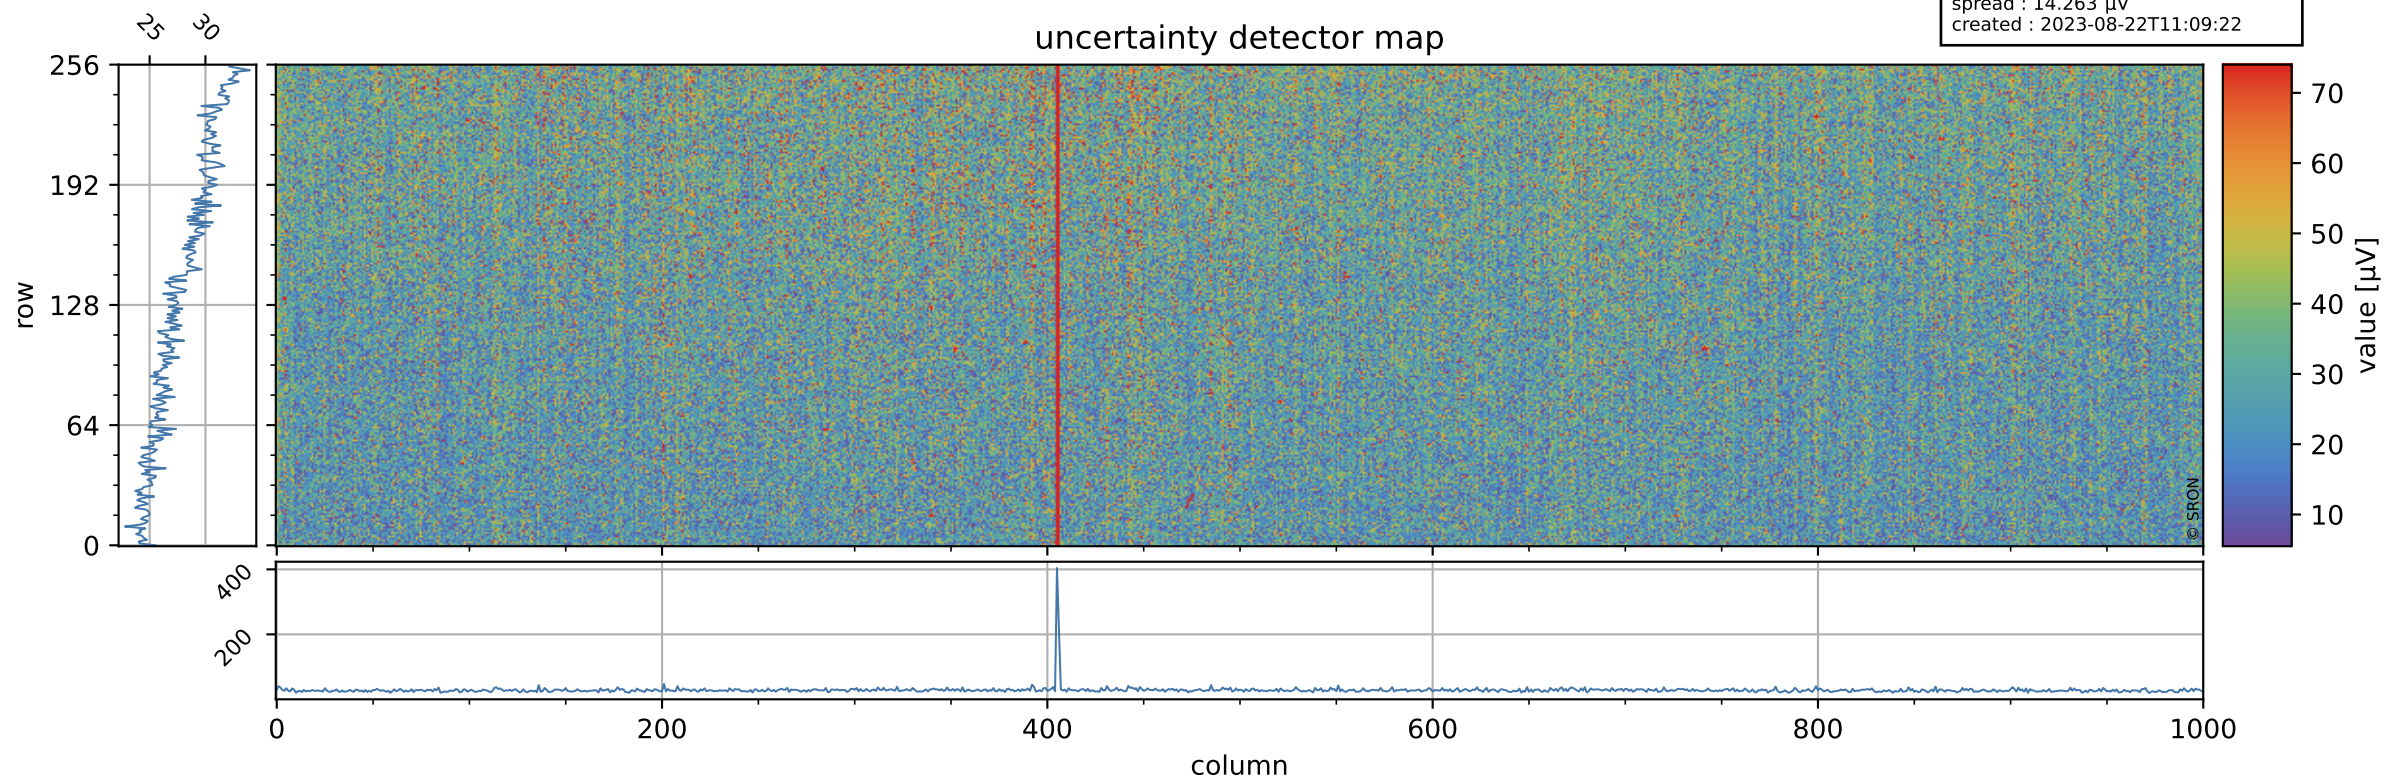

Tropomi SWIR offset (beta nominal)

orbits : 20 in [16642, 16687]
coverage : 2020-12-29 / 2021-01-01
median : 0.52593 V
spread : 0.035906 V
created : 2023-08-22T11:09:22

value detector map

Tropomi SWIR offset (beta nominal)

orbits : 20 in [16642, 16687]
coverage : 2020-12-29 / 2021-01-01
median : 28.062 μV
spread : 14.263 μV
created : 2023-08-22T11:09:22

Tropomi SWIR offset (beta nominal)

orbits : 20 in [16642, 16687]
coverage : 2020-12-29 / 2021-01-01
median : -0.087355 mV
spread : 0.38116 mV
created : 2023-08-22T11:09:23

value compared with SWIR offset CKD

Tropomi SWIR offset (beta nominal) ground-tracks of Sentinel-5P

orbits : 20 in [16642, 16687]
coverage : 2020-12-29 / 2021-01-01
created : 2023-08-22T11:09:23

Tropomi SWIR offset (beta nominal)

orbits : [1867, 16687]
coverage : 2018-02-20 / 2021-01-01
created : 2023-08-22T11:09:23

trend of detector median & temperatures