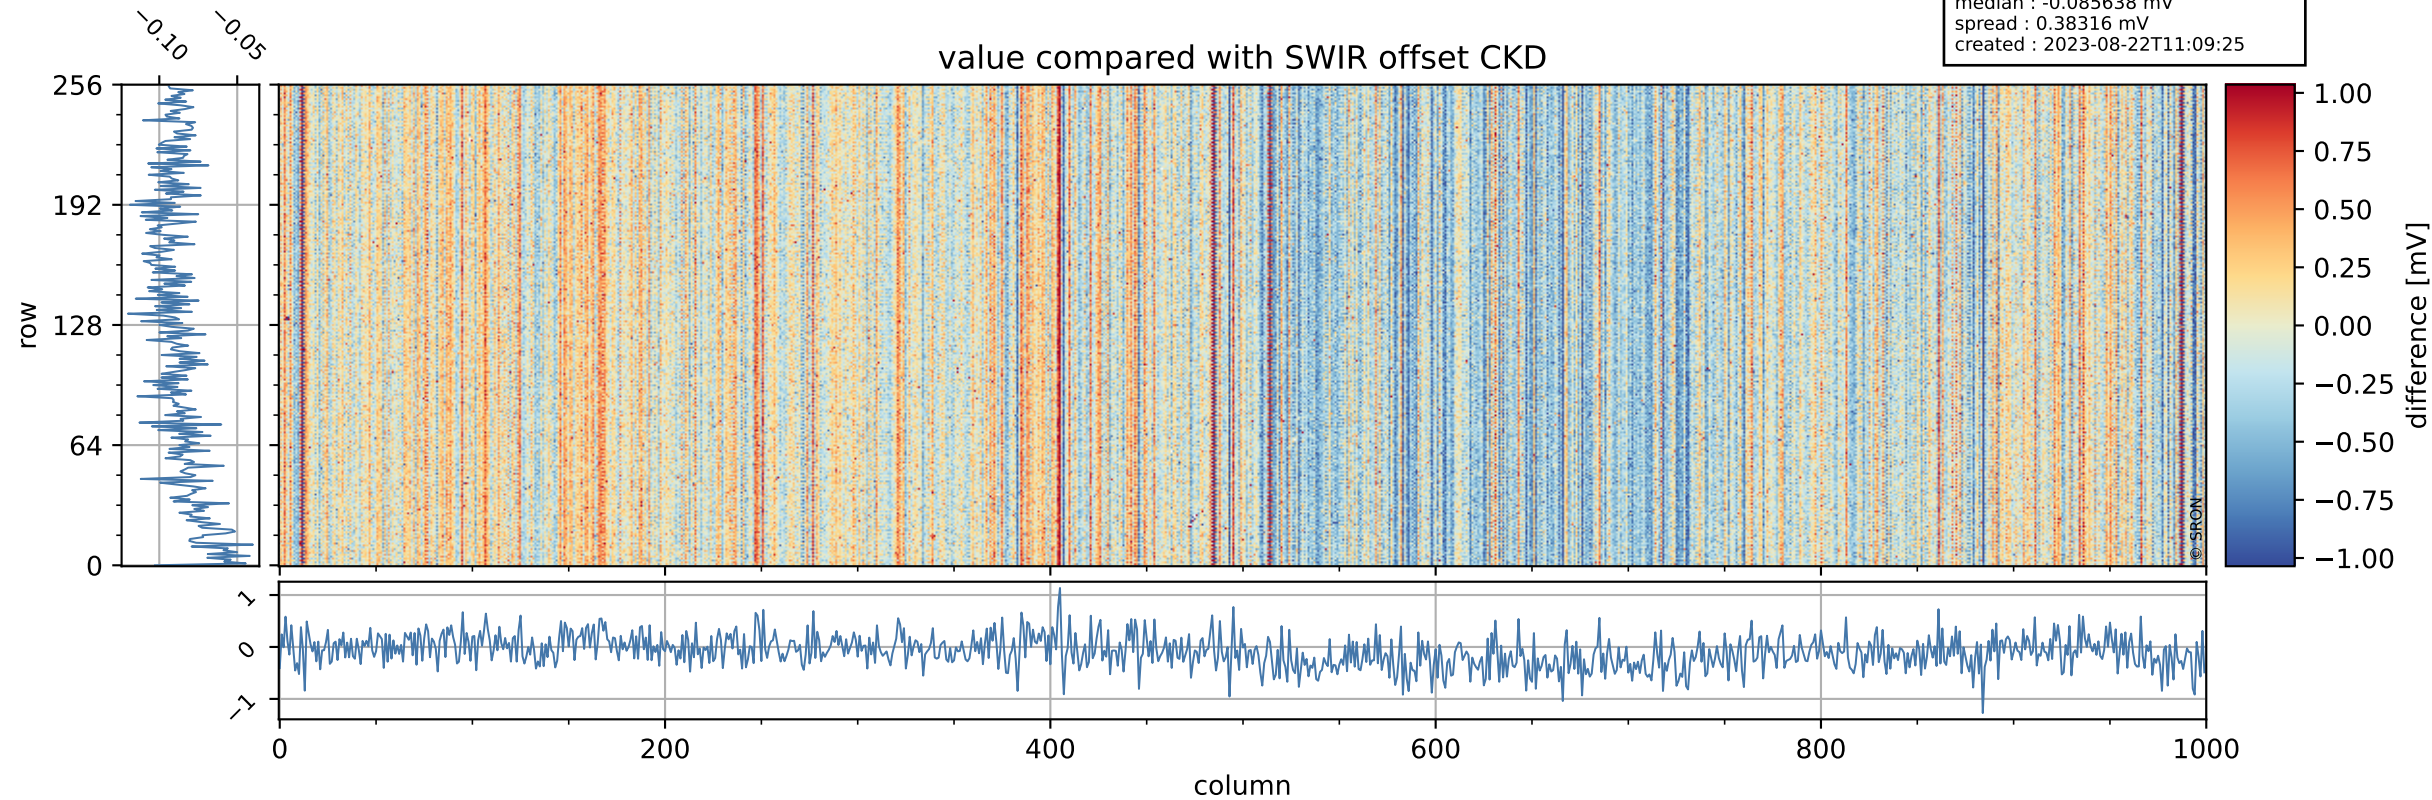

Tropomi SWIR offset (beta nominal)

orbits : 18 in [16687, 16732]
coverage : 2021-01-01 / 2021-01-04
median : 0.52593 V
spread : 0.035904 V
created : 2023-08-22T11:09:24

value detector map

Tropomi SWIR offset (beta nominal)

orbits : 18 in [16687, 16732]
coverage : 2021-01-01 / 2021-01-04
median : 29.539 μV
spread : 14.891 μV
created : 2023-08-22T11:09:24

Tropomi SWIR offset (beta nominal)

orbits : 18 in [16687, 16732]
coverage : 2021-01-01 / 2021-01-04
median : -0.085638 mV
spread : 0.38316 mV
created : 2023-08-22T11:09:25

value compared with SWIR offset CKD

Tropomi SWIR offset (beta nominal) ground-tracks of Sentinel-5P

orbits : 18 in [16687, 16732]
coverage : 2021-01-01 / 2021-01-04
created : 2023-08-22T11:09:25

Tropomi SWIR offset (beta nominal)

orbits : [1867, 16732]
coverage : 2018-02-20 / 2021-01-04
created : 2023-08-22T11:09:25

trend of detector median & temperatures