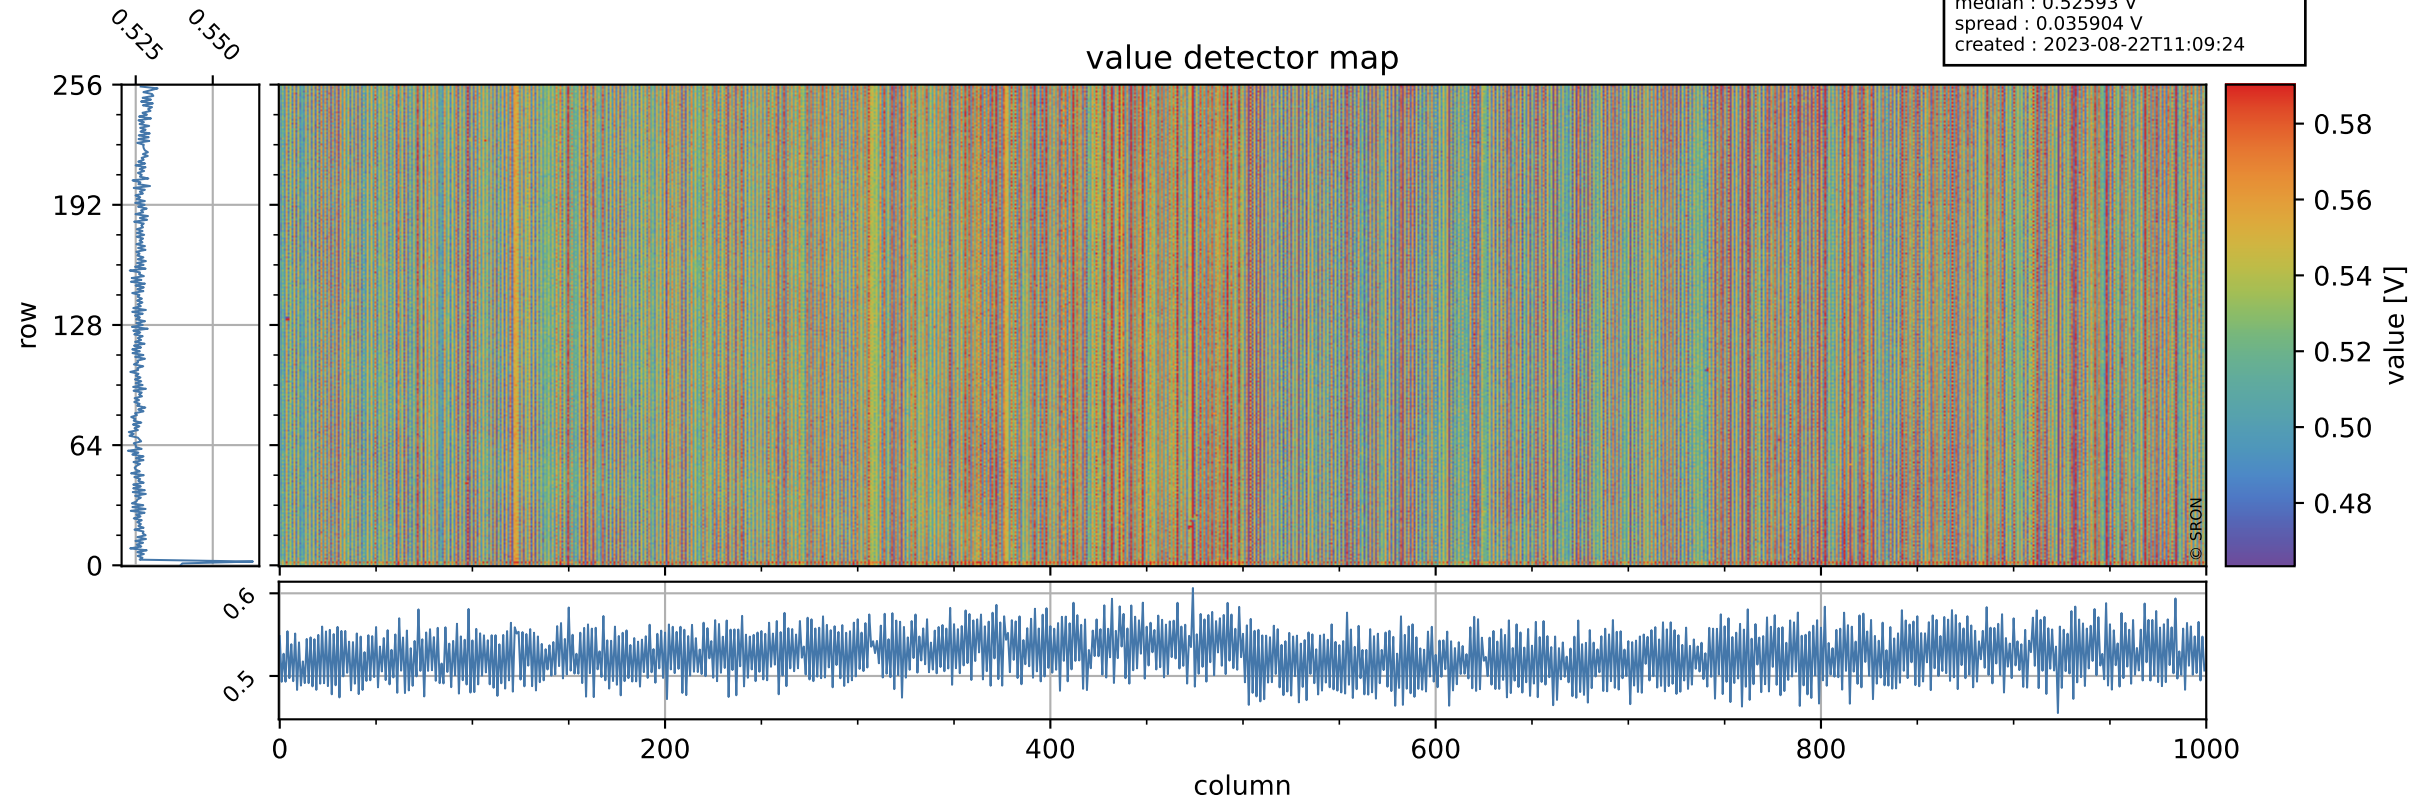

Tropomi SWIR offset (beta nominal)

orbits : 18 in [16687, 16732]
coverage : 2021-01-01 / 2021-01-04
median : 0.52593 V
spread : 0.035904 V
created : 2023-08-22T11:09:24

value detector map

Tropomi SWIR offset (beta nominal)

orbits : 18 in [16687, 16732]
coverage : 2021-01-01 / 2021-01-04
median : 29.539 μV
spread : 14.891 μV
created : 2023-08-22T11:09:24

Tropomi SWIR offset (beta nominal)

orbits : 18 in [16687, 16732]
coverage : 2021-01-01 / 2021-01-04
median : -0.085638 mV
spread : 0.38316 mV
created : 2023-08-22T11:09:25

value compared with SWIR offset CKD

Tropomi SWIR offset (beta nominal) ground-tracks of Sentinel-5P

orbits : 18 in [16687, 16732]
coverage : 2021-01-01 / 2021-01-04
created : 2023-08-22T11:09:25

Tropomi SWIR offset (beta nominal)

orbits : [1867, 16732]
coverage : 2018-02-20 / 2021-01-04
created : 2023-08-22T11:09:25

trend of detector median & temperatures