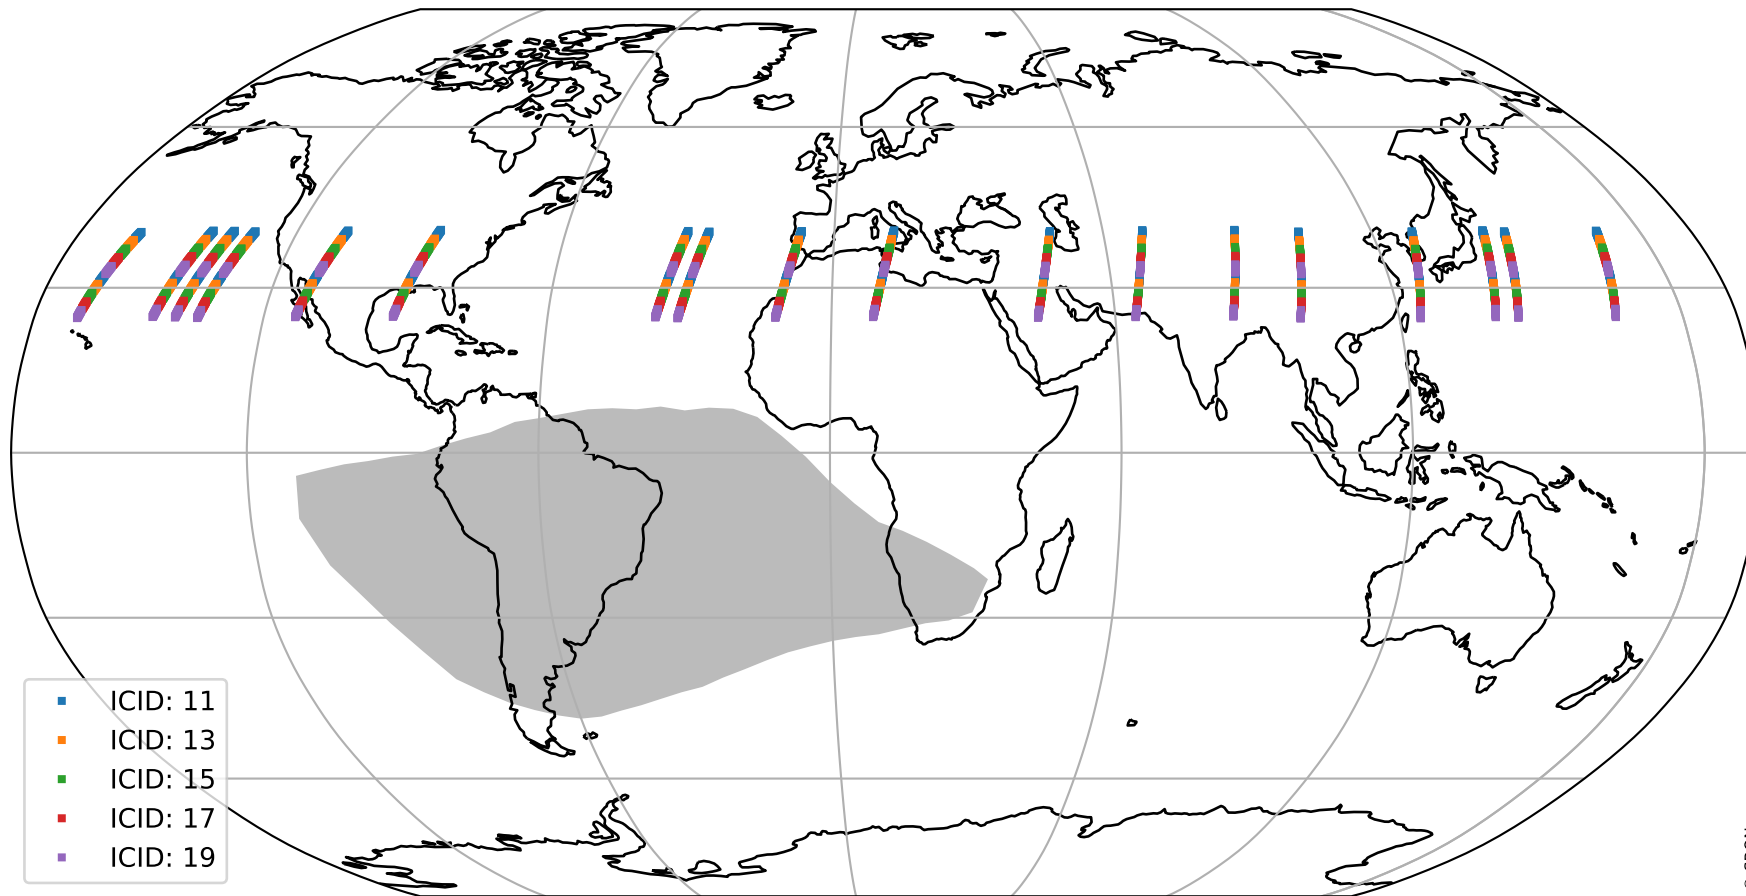

Tropomi SWIR offset (beta nominal)

orbits : 18 in [16687, 16732]
coverage : 2021-01-01 / 2021-01-04
median : 0.52593 V
spread : 0.035904 V
created : 2023-08-22T11:09:24

value detector map

Tropomi SWIR offset (beta nominal)

orbits : 18 in [16687, 16732]
coverage : 2021-01-01 / 2021-01-04
median : 29.539 μV
spread : 14.891 μV
created : 2023-08-22T11:09:24

Tropomi SWIR offset (beta nominal)

orbits : 18 in [16687, 16732]
coverage : 2021-01-01 / 2021-01-04
median : -0.085638 mV
spread : 0.38316 mV
created : 2023-08-22T11:09:25

value compared with SWIR offset CKD

Tropomi SWIR offset (beta nominal) ground-tracks of Sentinel-5P

orbits : 18 in [16687, 16732]
coverage : 2021-01-01 / 2021-01-04
created : 2023-08-22T11:09:25

Tropomi SWIR offset (beta nominal)

orbits : [1867, 16732]
coverage : 2018-02-20 / 2021-01-04
created : 2023-08-22T11:09:25

trend of detector median & temperatures