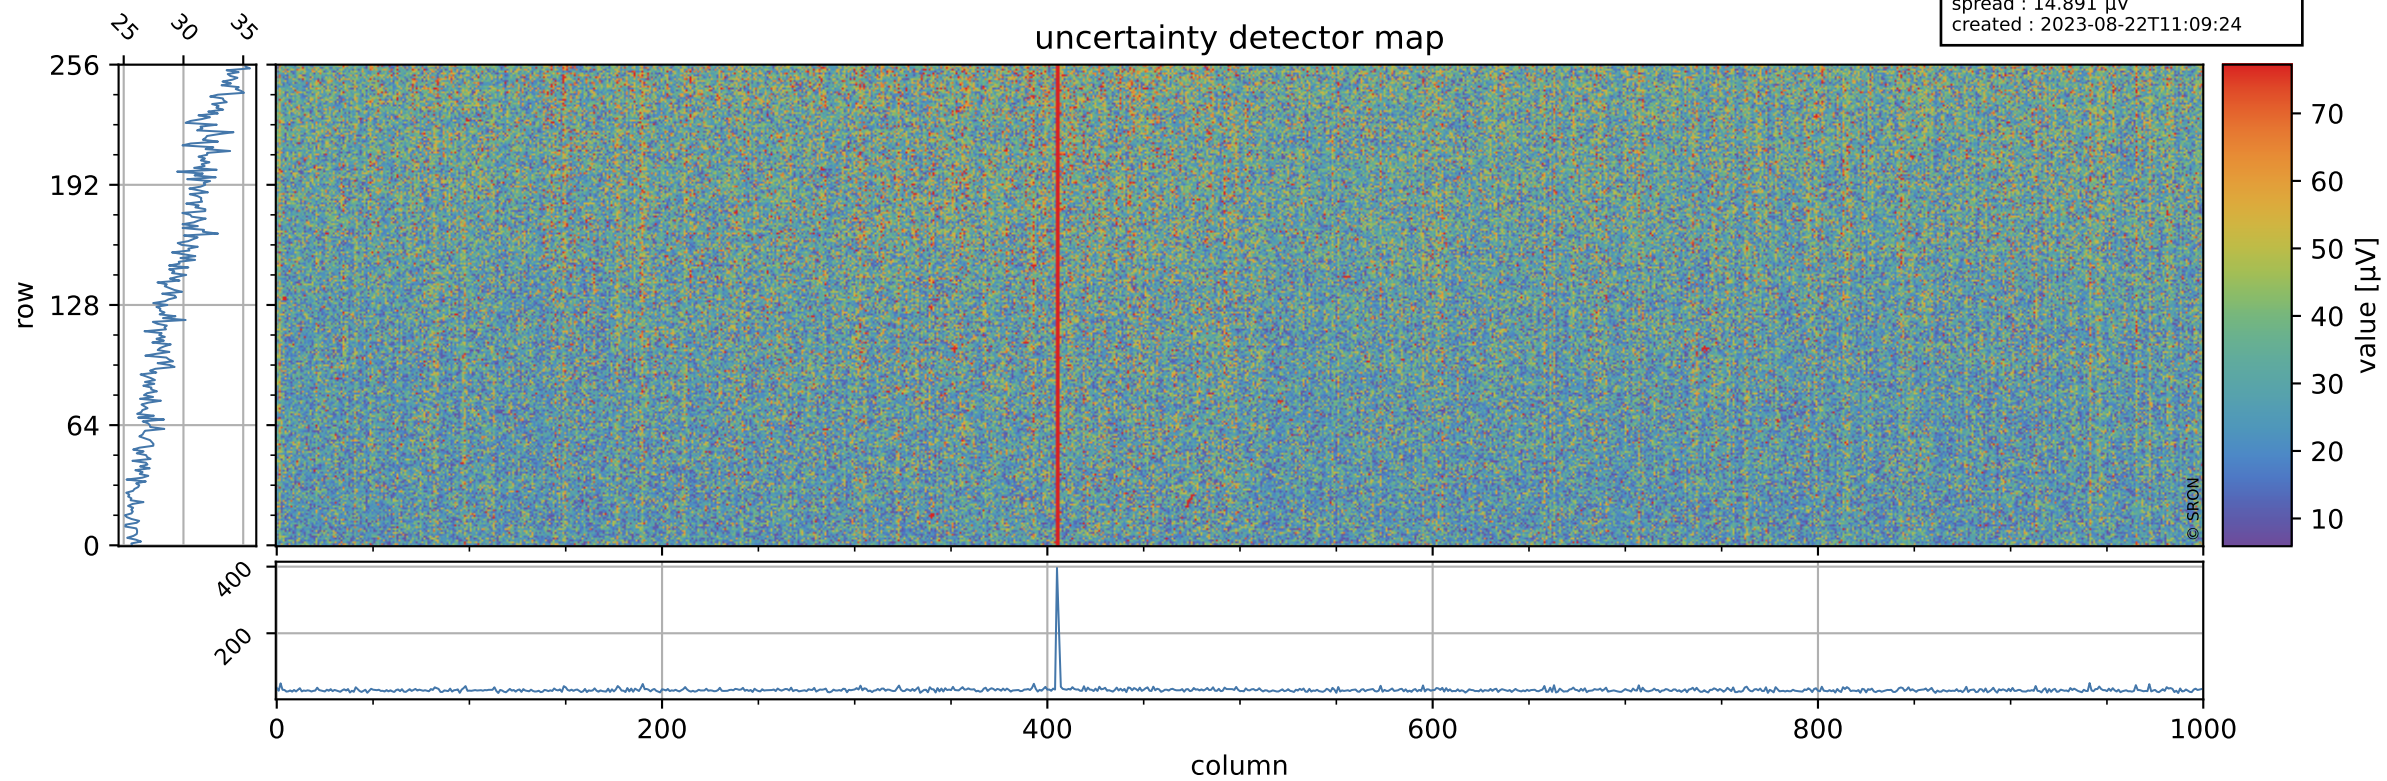

Tropomi SWIR offset (beta nominal)

orbits : 18 in [16687, 16732]
coverage : 2021-01-01 / 2021-01-04
median : 0.52593 V
spread : 0.035904 V
created : 2023-08-22T11:09:24

value detector map

Tropomi SWIR offset (beta nominal)

orbits : 18 in [16687, 16732]
coverage : 2021-01-01 / 2021-01-04
median : 29.539 μV
spread : 14.891 μV
created : 2023-08-22T11:09:24

Tropomi SWIR offset (beta nominal)

orbits : 18 in [16687, 16732]
coverage : 2021-01-01 / 2021-01-04
median : -0.085638 mV
spread : 0.38316 mV
created : 2023-08-22T11:09:25

value compared with SWIR offset CKD

Tropomi SWIR offset (beta nominal) ground-tracks of Sentinel-5P

orbits : 18 in [16687, 16732]
coverage : 2021-01-01 / 2021-01-04
created : 2023-08-22T11:09:25

Tropomi SWIR offset (beta nominal)

orbits : [1867, 16732]
coverage : 2018-02-20 / 2021-01-04
created : 2023-08-22T11:09:25

trend of detector median & temperatures