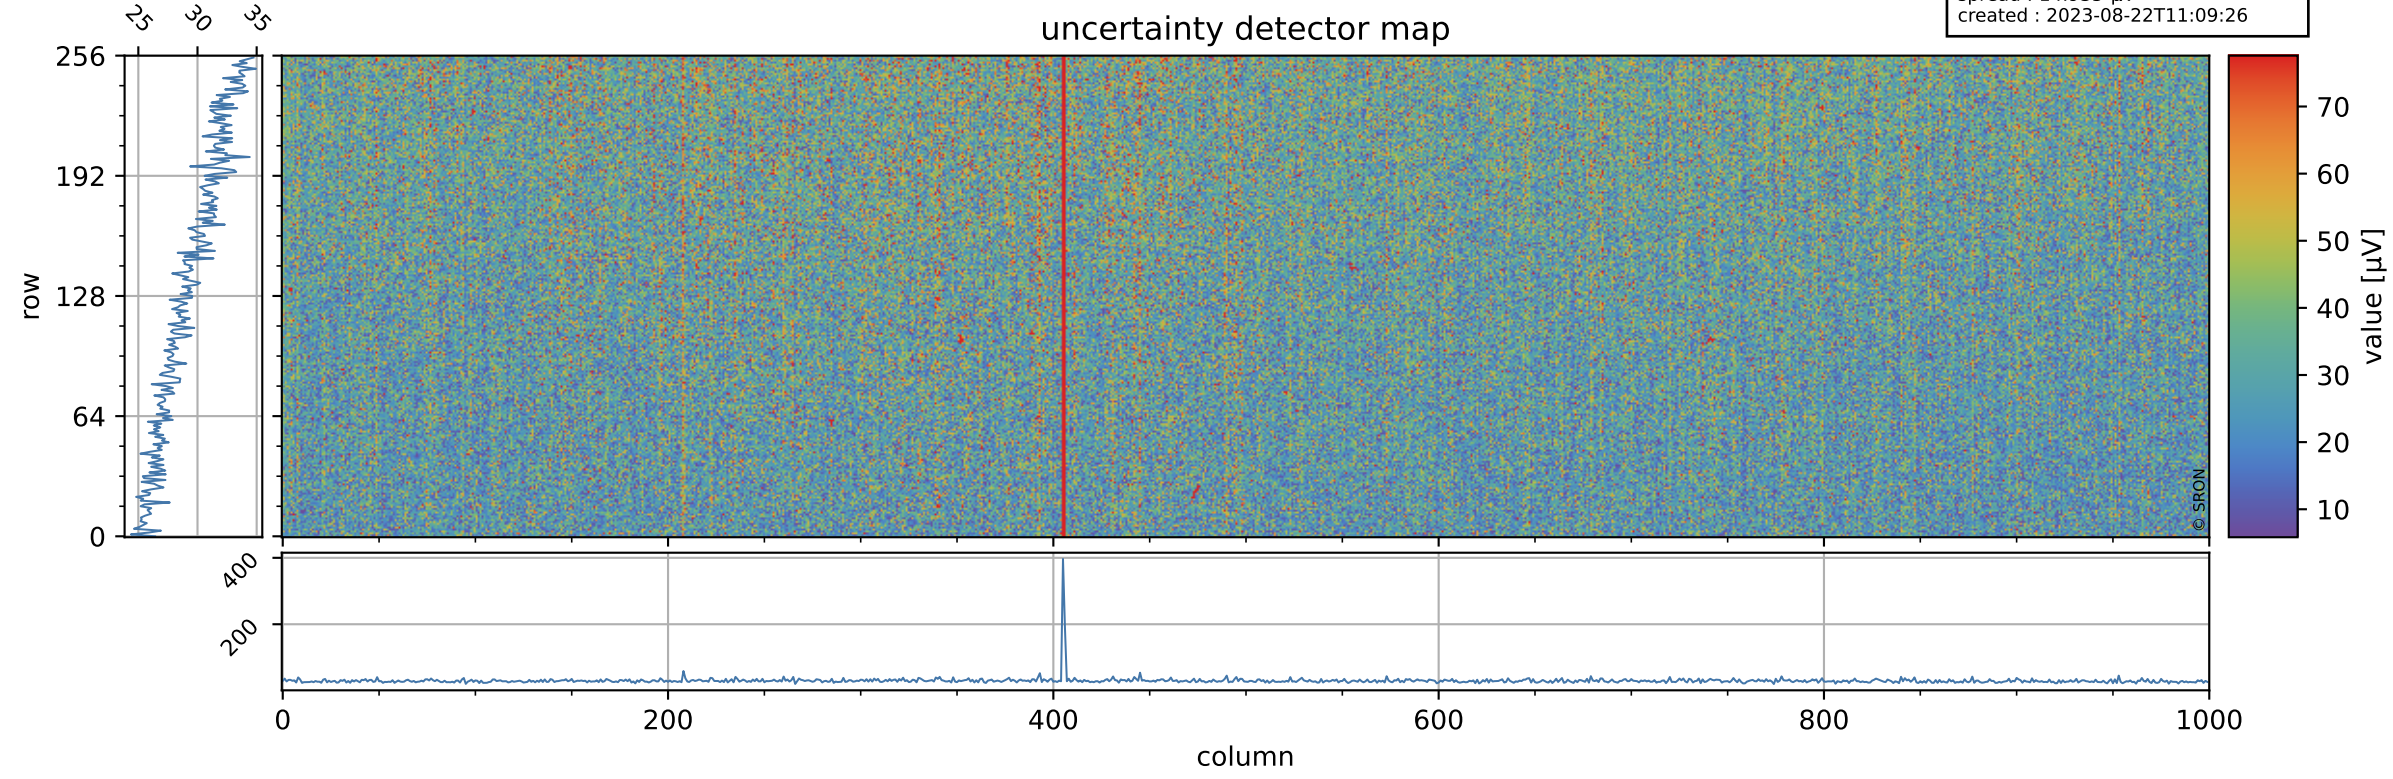

# Tropomi SWIR offset (beta nominal)

orbits : 18 in [16732, 16777]  
coverage : 2021-01-04 / 2021-01-07  
median : 0.52593 V  
spread : 0.03591 V  
created : 2023-08-22T11:09:26

## value detector map

# Tropomi SWIR offset (beta nominal)

orbits : 18 in [16732, 16777]  
coverage : 2021-01-04 / 2021-01-07  
median : 29.578  $\mu\text{V}$   
spread : 14.935  $\mu\text{V}$   
created : 2023-08-22T11:09:26

# Tropomi SWIR offset (beta nominal) ground-tracks of Sentinel-5P

orbits : 18 in [16732, 16777]  
coverage : 2021-01-04 / 2021-01-07  
created : 2023-08-22T11:09:27