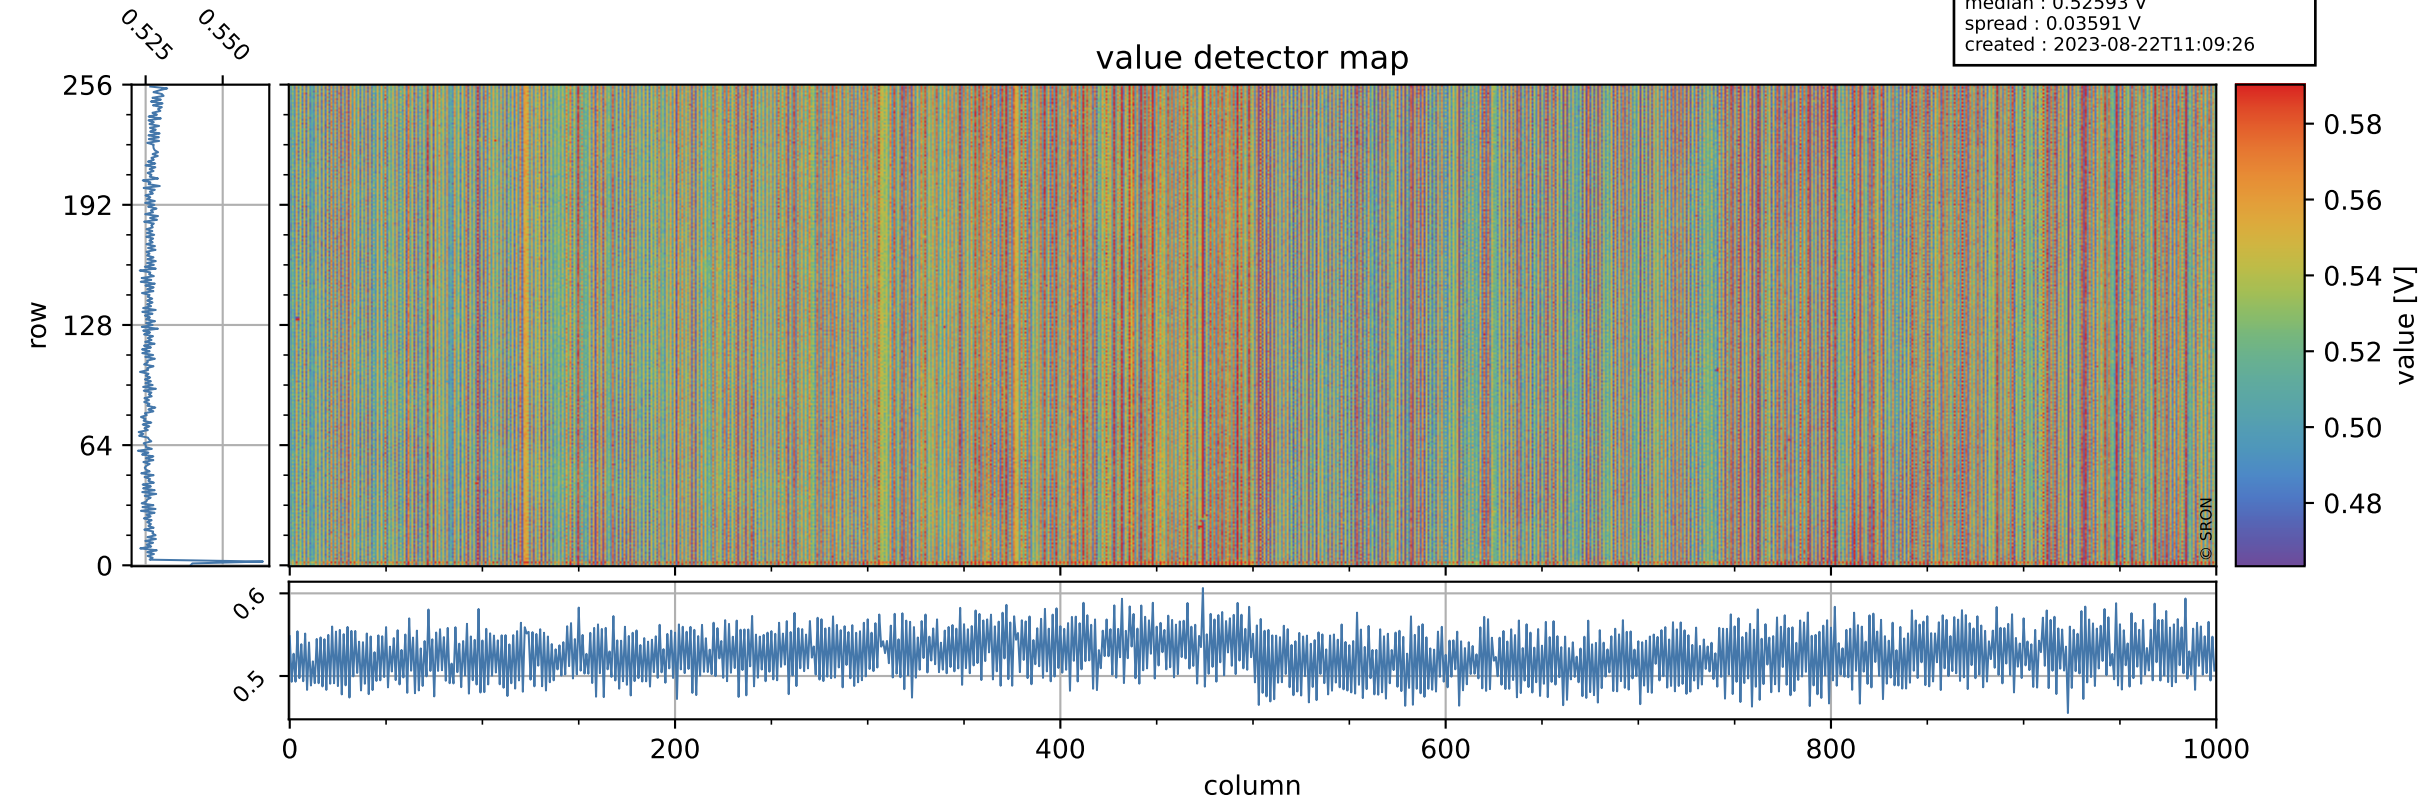

# Tropomi SWIR offset (beta nominal)

orbits : 18 in [16732, 16777]  
coverage : 2021-01-04 / 2021-01-07  
median : 0.52593 V  
spread : 0.03591 V  
created : 2023-08-22T11:09:26

## value detector map

# Tropomi SWIR offset (beta nominal)

orbits : 18 in [16732, 16777]  
coverage : 2021-01-04 / 2021-01-07  
median : 29.578  $\mu\text{V}$   
spread : 14.935  $\mu\text{V}$   
created : 2023-08-22T11:09:26

# Tropomi SWIR offset (beta nominal) ground-tracks of Sentinel-5P

orbits : 18 in [16732, 16777]  
coverage : 2021-01-04 / 2021-01-07  
created : 2023-08-22T11:09:27