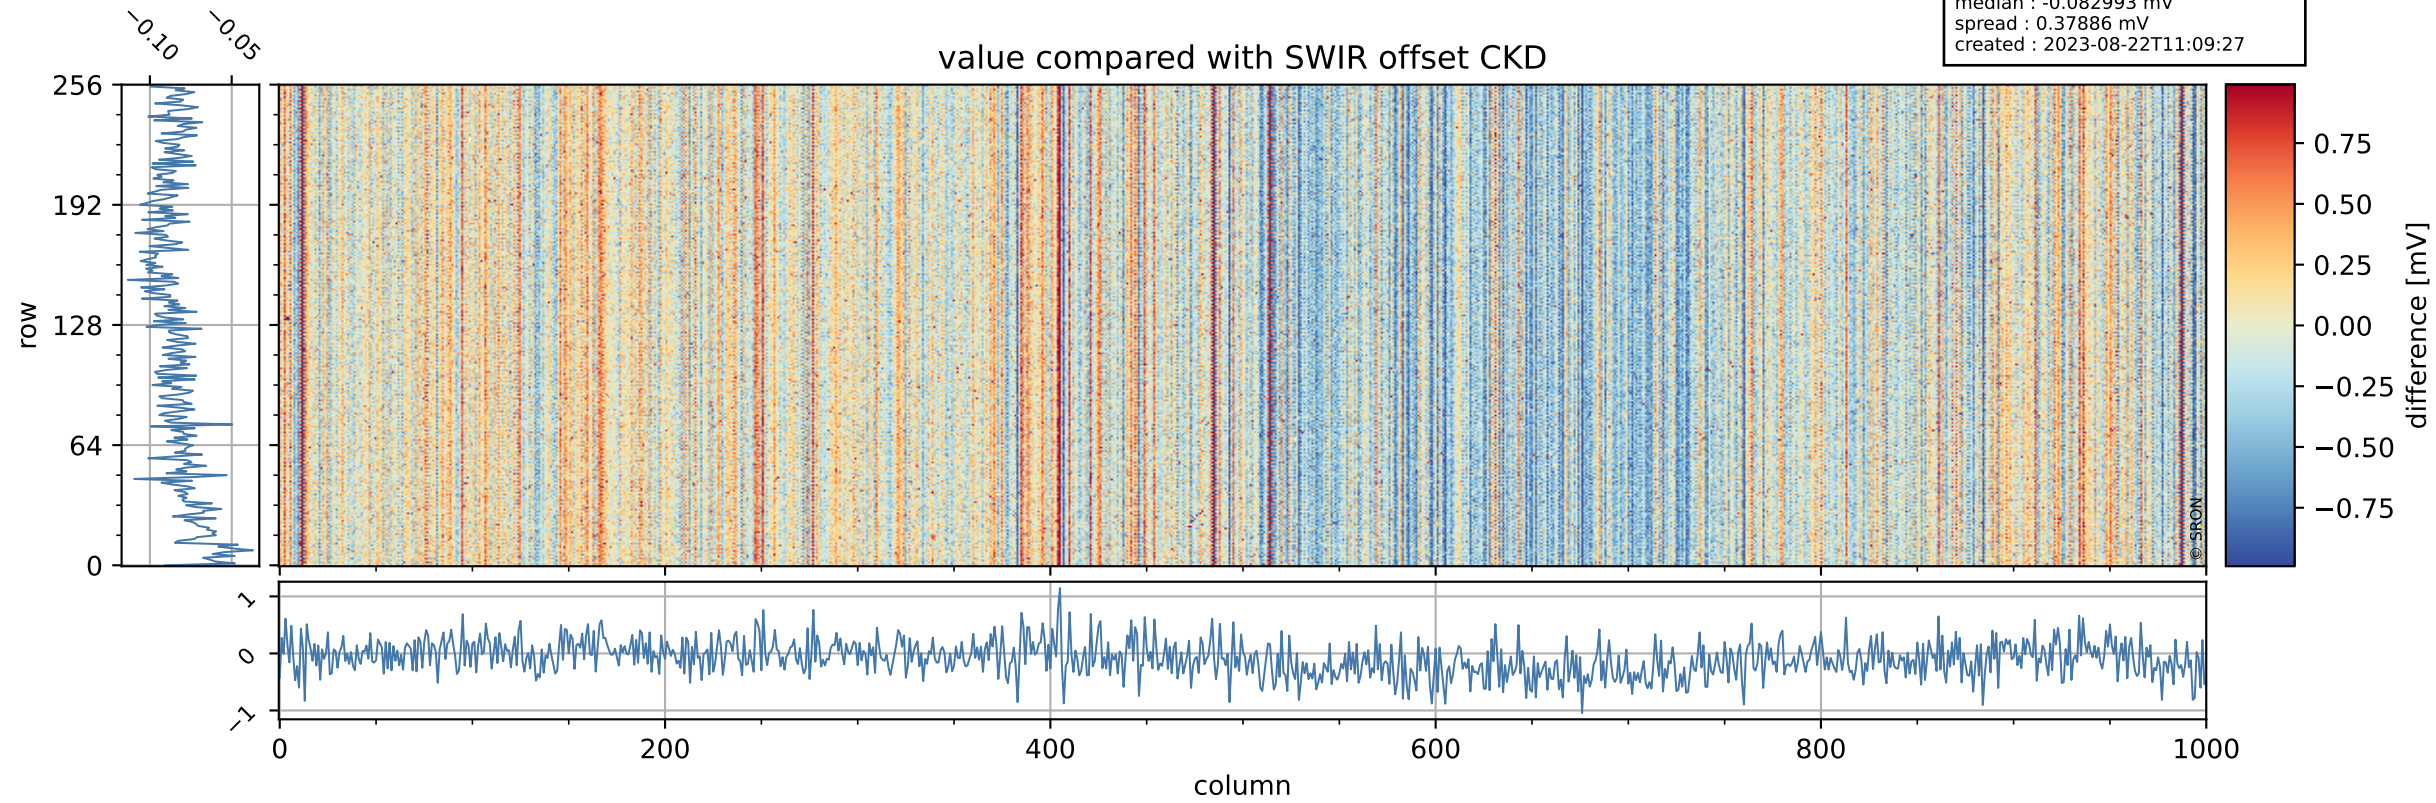

## value detector map

# Tropomi SWIR offset (beta nominal)

orbits : 18 in [16732, 16777]  
coverage : 2021-01-04 / 2021-01-07  
median : 29.578  $\mu\text{V}$   
spread : 14.935  $\mu\text{V}$   
created : 2023-08-22T11:09:26

# Tropomi SWIR offset (beta nominal)

orbits : 18 in [16732, 16777]  
coverage : 2021-01-04 / 2021-01-07  
median : -0.082993 mV  
spread : 0.37886 mV  
created : 2023-08-22T11:09:27

value compared with SWIR offset CKD

# Tropomi SWIR offset (beta nominal) ground-tracks of Sentinel-5P

orbits : 18 in [16732, 16777]  
coverage : 2021-01-04 / 2021-01-07  
created : 2023-08-22T11:09:27