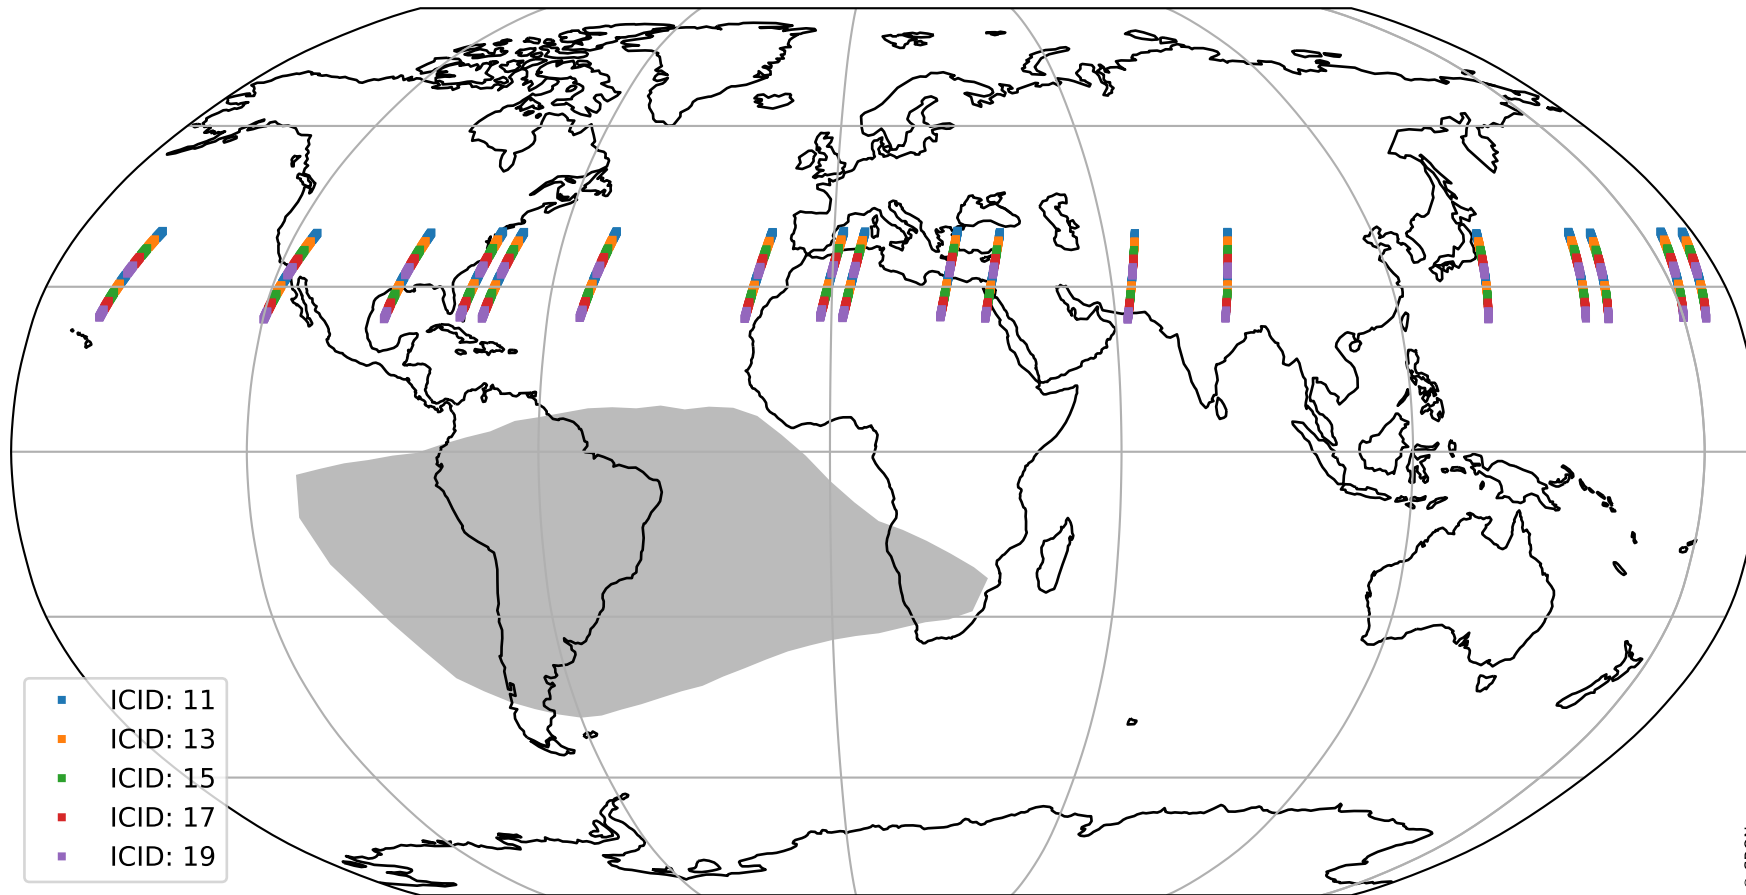

# Tropomi SWIR offset (beta nominal)

orbits : 18 in [16732, 16777]  
coverage : 2021-01-04 / 2021-01-07  
median : 29.578  $\mu\text{V}$   
spread : 14.935  $\mu\text{V}$   
created : 2023-08-22T11:09:26

# Tropomi SWIR offset (beta nominal)

orbits : 18 in [16732, 16777]  
coverage : 2021-01-04 / 2021-01-07  
median : -0.082993 mV  
spread : 0.37886 mV  
created : 2023-08-22T11:09:27

value compared with SWIR offset CKD

# Tropomi SWIR offset (beta nominal) ground-tracks of Sentinel-5P

orbits : 18 in [16732, 16777]  
coverage : 2021-01-04 / 2021-01-07  
created : 2023-08-22T11:09:27

# Tropomi SWIR offset (beta nominal)

orbits : [1867, 16777]  
coverage : 2018-02-20 / 2021-01-07  
created : 2023-08-22T11:09:27