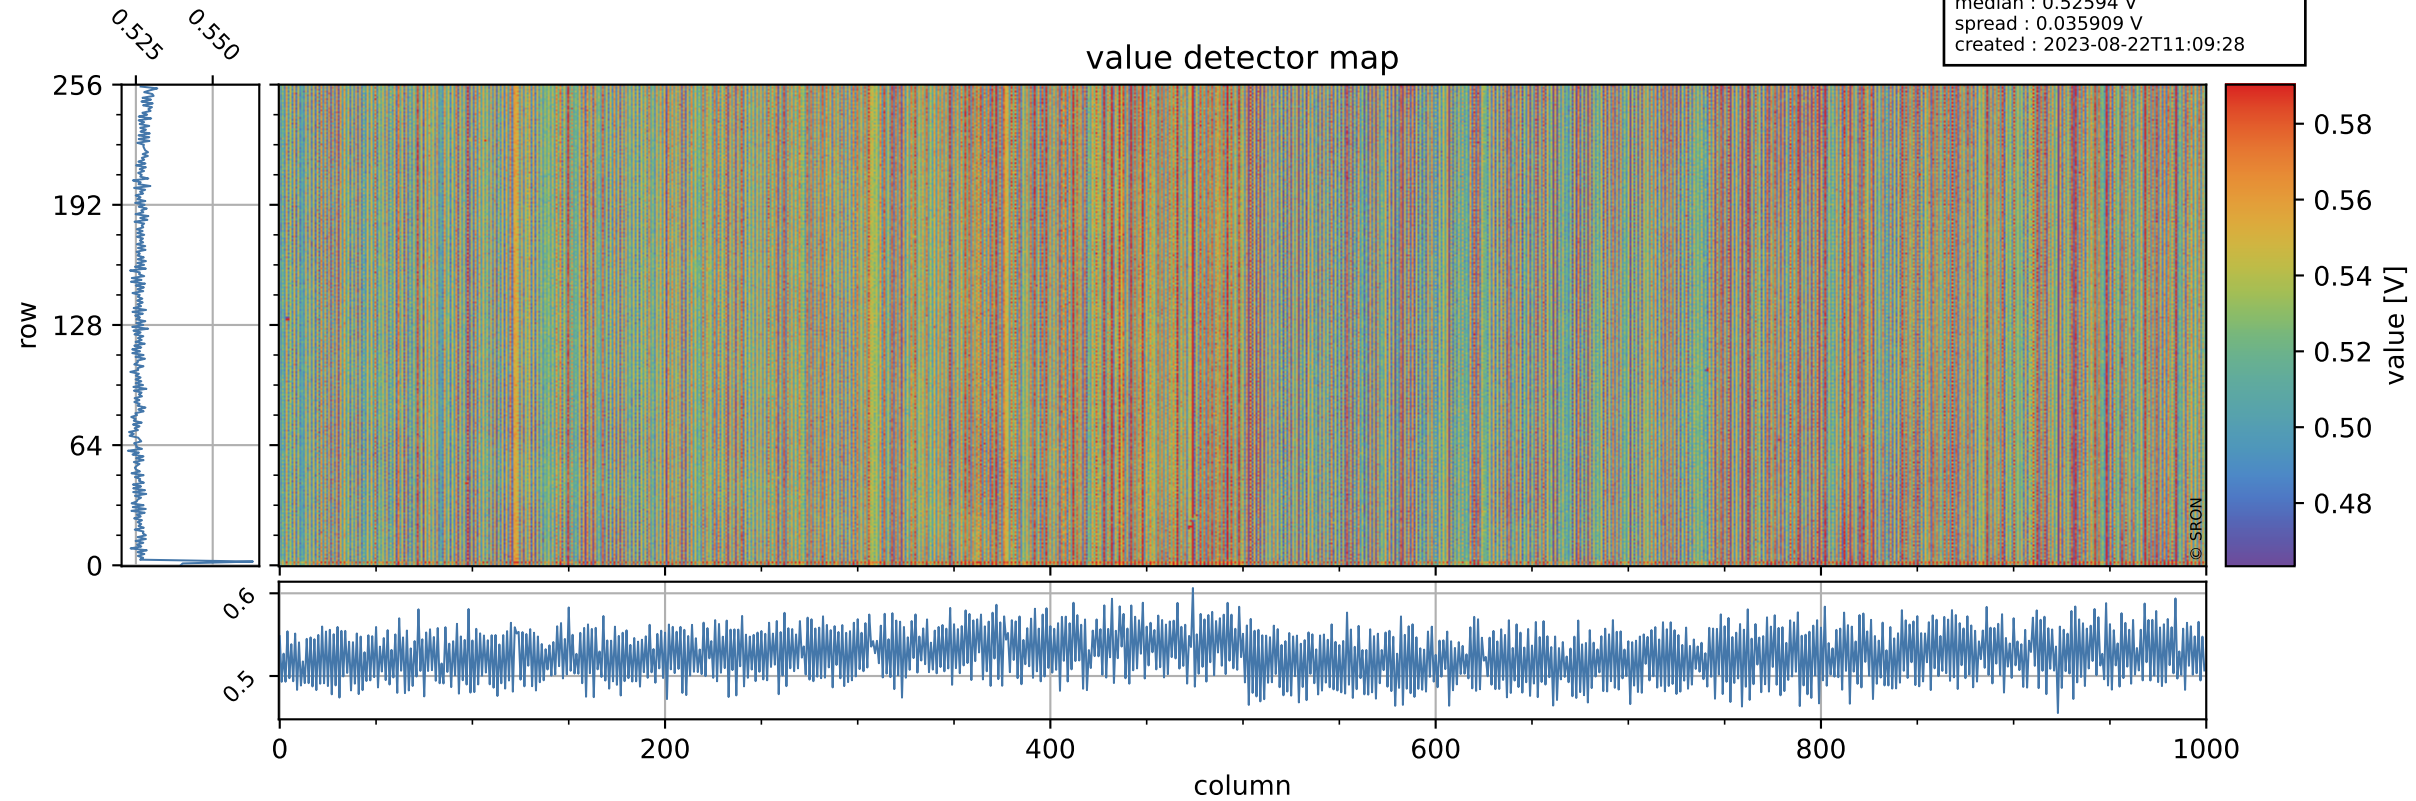

Tropomi SWIR offset (beta nominal)

orbits : 19 in [16777, 16822]
coverage : 2021-01-08 / 2021-01-11
median : 0.52594 V
spread : 0.035909 V
created : 2023-08-22T11:09:28

value detector map

Tropomi SWIR offset (beta nominal)

orbits : 19 in [16777, 16822]
coverage : 2021-01-08 / 2021-01-11
median : 28.789 μV
spread : 14.534 μV
created : 2023-08-22T11:09:29

Tropomi SWIR offset (beta nominal)

orbits : 19 in [16777, 16822]
coverage : 2021-01-08 / 2021-01-11
median : -0.074608 mV
spread : 0.37828 mV
created : 2023-08-22T11:09:29

value compared with SWIR offset CKD

Tropomi SWIR offset (beta nominal) ground-tracks of Sentinel-5P

orbits : 19 in [16777, 16822]
coverage : 2021-01-08 / 2021-01-11
created : 2023-08-22T11:09:29

Tropomi SWIR offset (beta nominal)

orbits : [1867, 16822]
coverage : 2018-02-20 / 2021-01-11
created : 2023-08-22T11:09:30

trend of detector median & temperatures