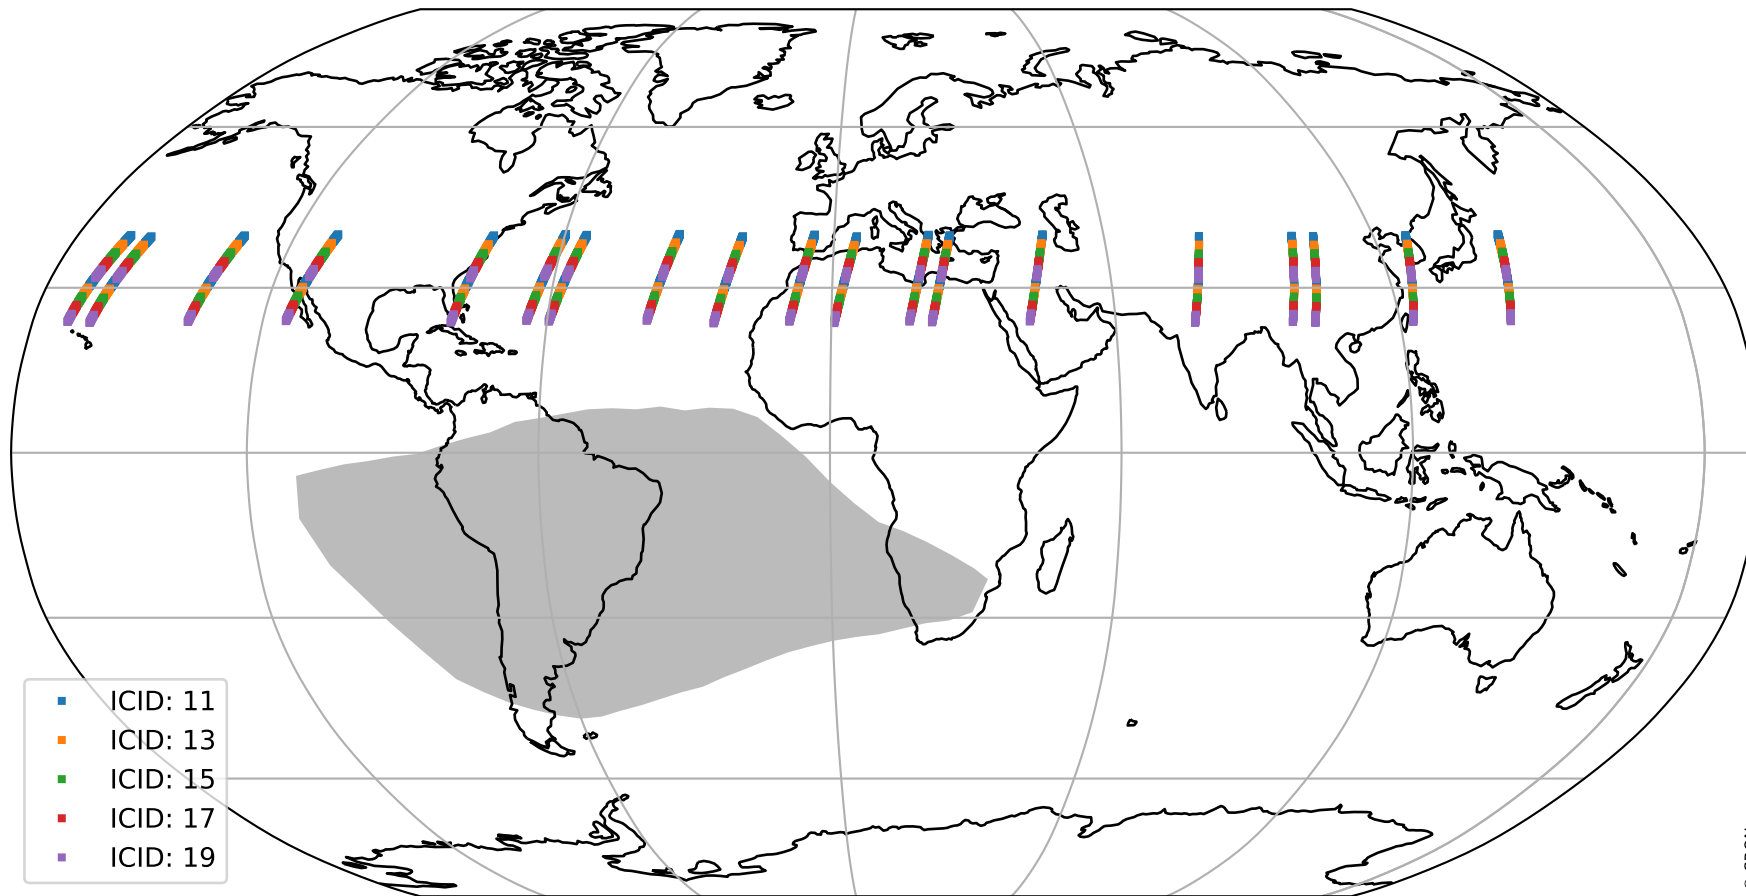

Tropomi SWIR offset (beta nominal)

orbits : 19 in [16777, 16822]
coverage : 2021-01-08 / 2021-01-11
median : 0.52594 V
spread : 0.035909 V
created : 2023-08-22T11:09:28

value detector map

Tropomi SWIR offset (beta nominal)

orbits : 19 in [16777, 16822]
coverage : 2021-01-08 / 2021-01-11
median : 28.789 μV
spread : 14.534 μV
created : 2023-08-22T11:09:29

Tropomi SWIR offset (beta nominal)

orbits : 19 in [16777, 16822]
coverage : 2021-01-08 / 2021-01-11
median : -0.074608 mV
spread : 0.37828 mV
created : 2023-08-22T11:09:29

value compared with SWIR offset CKD

Tropomi SWIR offset (beta nominal) ground-tracks of Sentinel-5P

orbits : 19 in [16777, 16822]
coverage : 2021-01-08 / 2021-01-11
created : 2023-08-22T11:09:29

Tropomi SWIR offset (beta nominal)

orbits : [1867, 16822]
coverage : 2018-02-20 / 2021-01-11
created : 2023-08-22T11:09:30

trend of detector median & temperatures