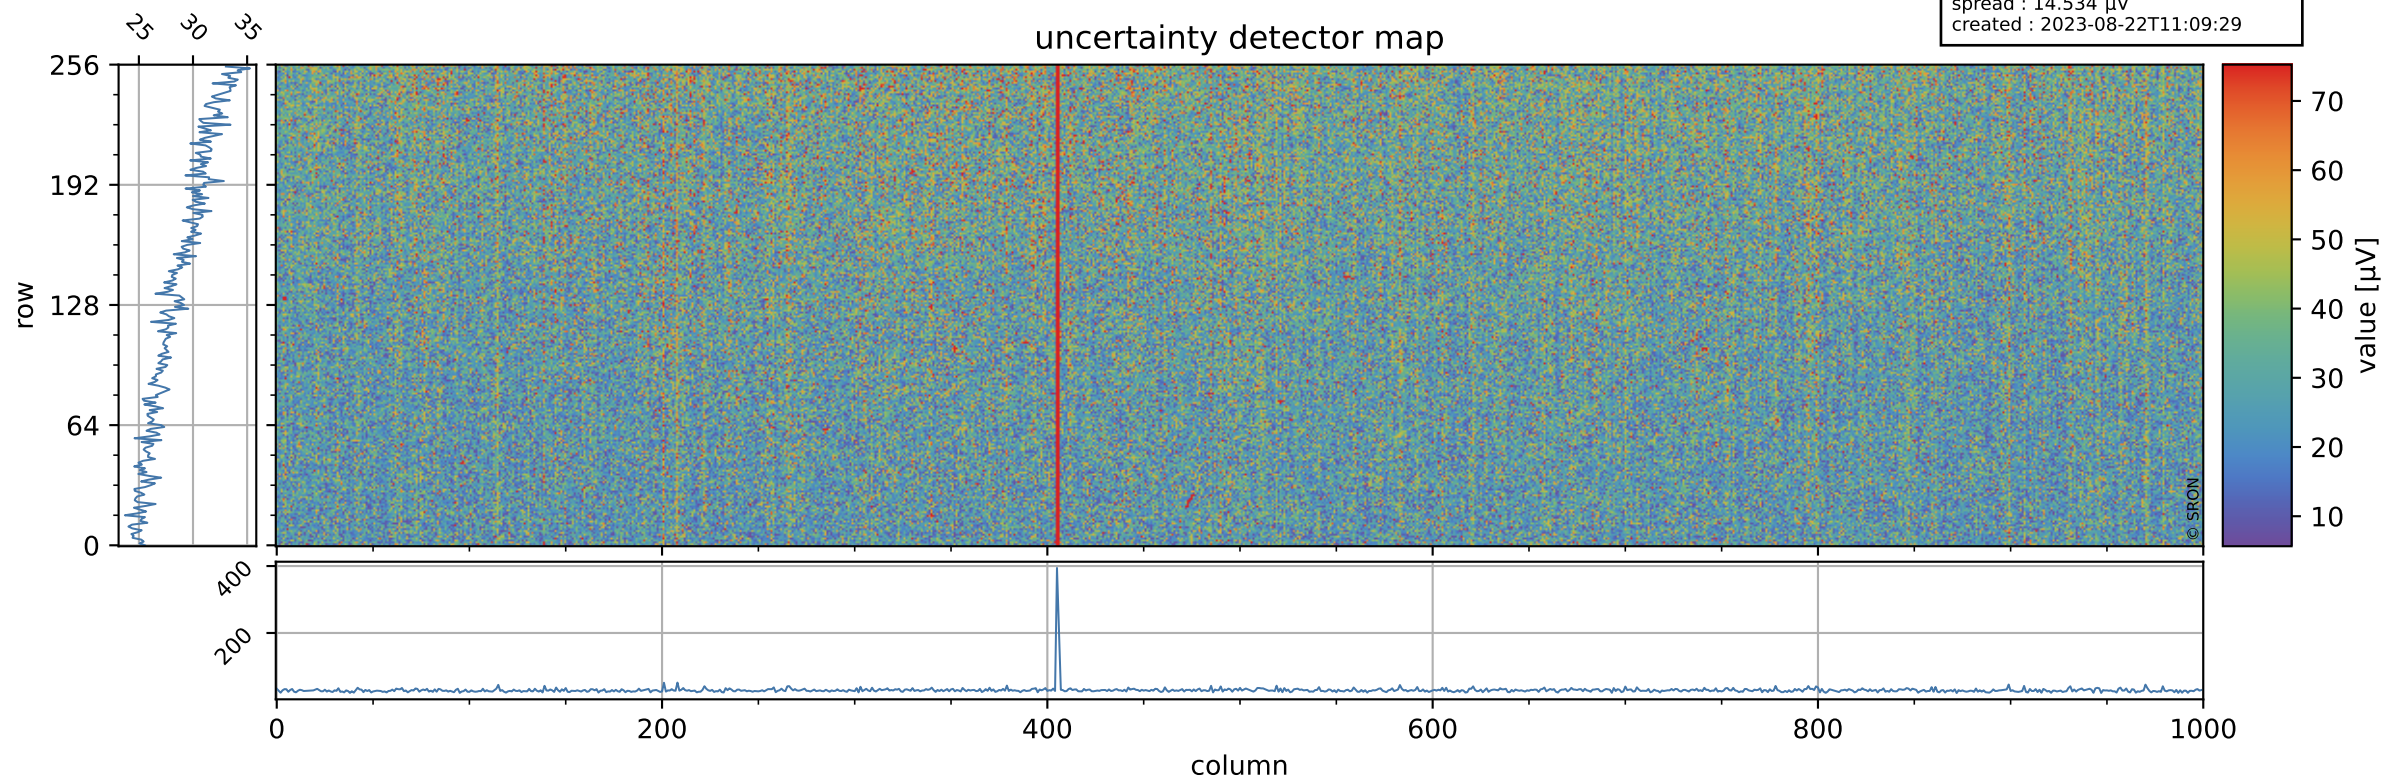

Tropomi SWIR offset (beta nominal)

orbits : 19 in [16777, 16822]
coverage : 2021-01-08 / 2021-01-11
median : 0.52594 V
spread : 0.035909 V
created : 2023-08-22T11:09:28

value detector map

Tropomi SWIR offset (beta nominal)

orbits : 19 in [16777, 16822]
coverage : 2021-01-08 / 2021-01-11
median : 28.789 μV
spread : 14.534 μV
created : 2023-08-22T11:09:29

Tropomi SWIR offset (beta nominal)

orbits : 19 in [16777, 16822]
coverage : 2021-01-08 / 2021-01-11
median : -0.074608 mV
spread : 0.37828 mV
created : 2023-08-22T11:09:29

value compared with SWIR offset CKD

Tropomi SWIR offset (beta nominal) ground-tracks of Sentinel-5P

orbits : 19 in [16777, 16822]
coverage : 2021-01-08 / 2021-01-11
created : 2023-08-22T11:09:29

Tropomi SWIR offset (beta nominal)

orbits : [1867, 16822]
coverage : 2018-02-20 / 2021-01-11
created : 2023-08-22T11:09:30

trend of detector median & temperatures