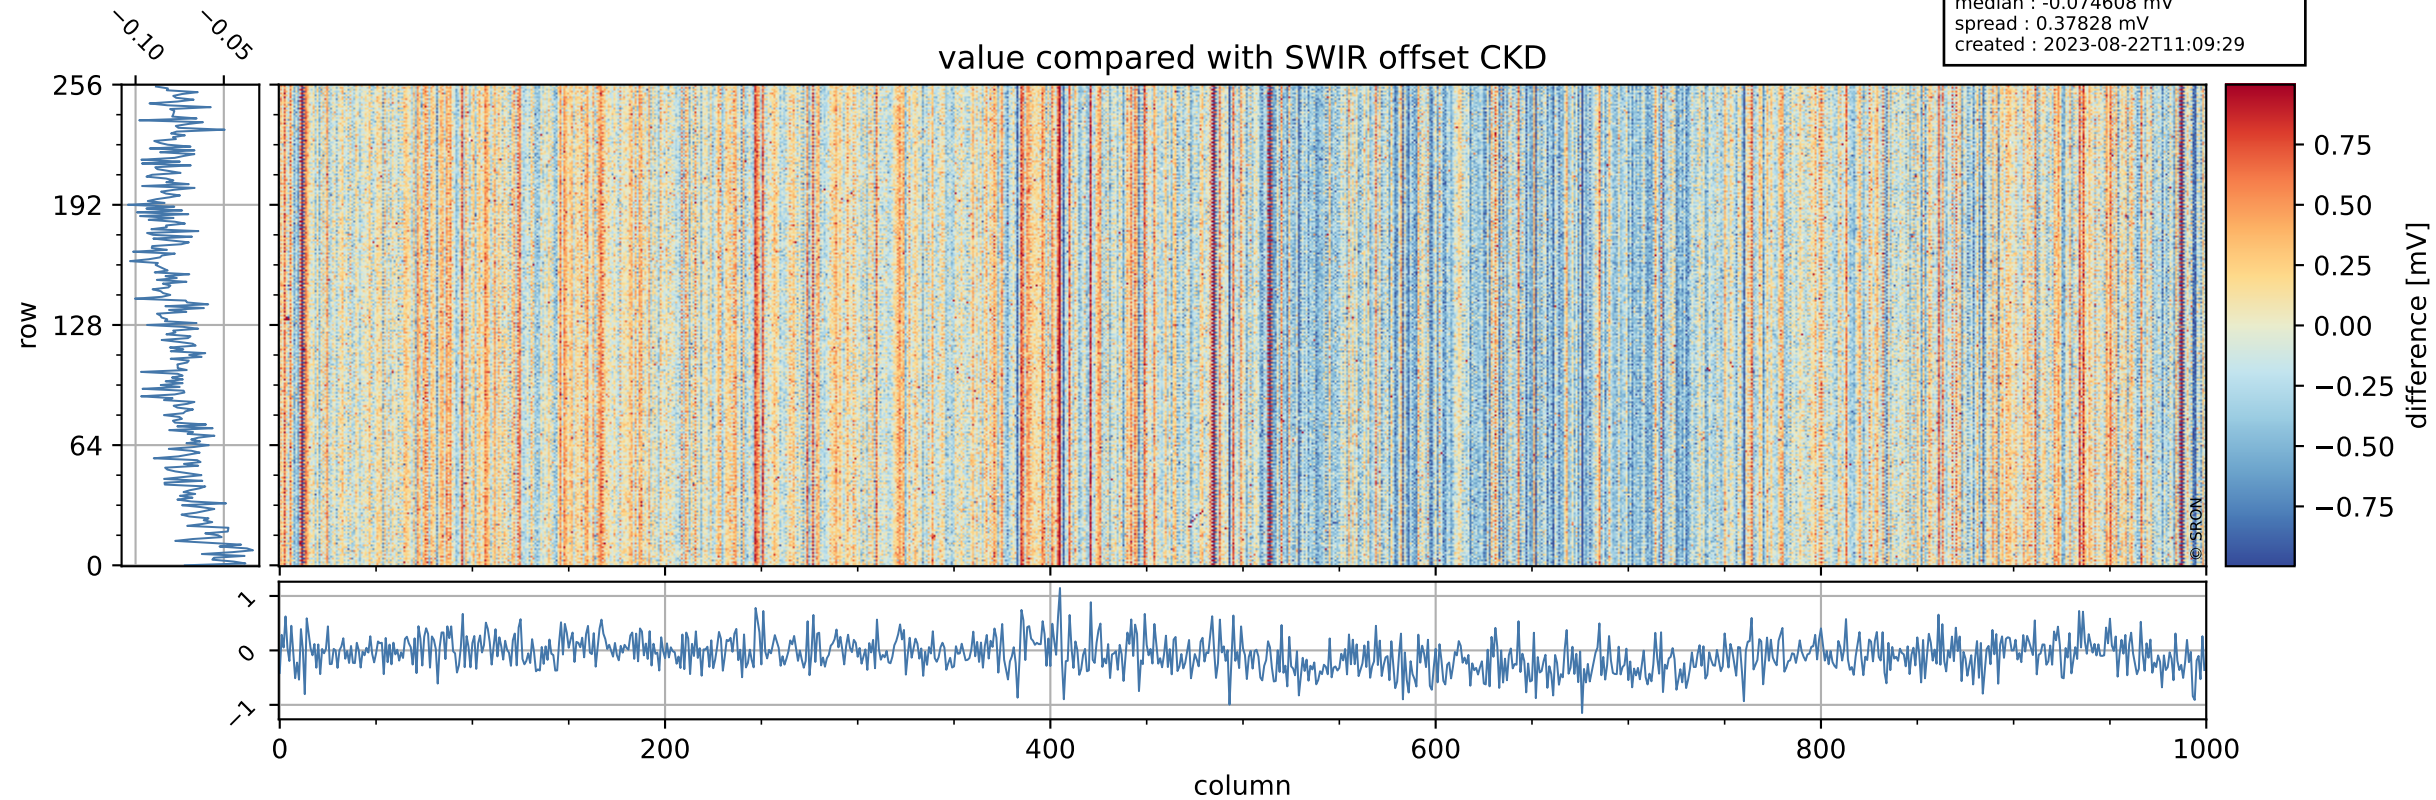

Tropomi SWIR offset (beta nominal)

orbits : 19 in [16777, 16822]
coverage : 2021-01-08 / 2021-01-11
median : 0.52594 V
spread : 0.035909 V
created : 2023-08-22T11:09:28

value detector map

Tropomi SWIR offset (beta nominal)

orbits : 19 in [16777, 16822]
coverage : 2021-01-08 / 2021-01-11
median : 28.789 μV
spread : 14.534 μV
created : 2023-08-22T11:09:29

Tropomi SWIR offset (beta nominal)

orbits : 19 in [16777, 16822]
coverage : 2021-01-08 / 2021-01-11
median : -0.074608 mV
spread : 0.37828 mV
created : 2023-08-22T11:09:29

value compared with SWIR offset CKD

Tropomi SWIR offset (beta nominal) ground-tracks of Sentinel-5P

orbits : 19 in [16777, 16822]
coverage : 2021-01-08 / 2021-01-11
created : 2023-08-22T11:09:29

Tropomi SWIR offset (beta nominal)

orbits : [1867, 16822]
coverage : 2018-02-20 / 2021-01-11
created : 2023-08-22T11:09:30

trend of detector median & temperatures