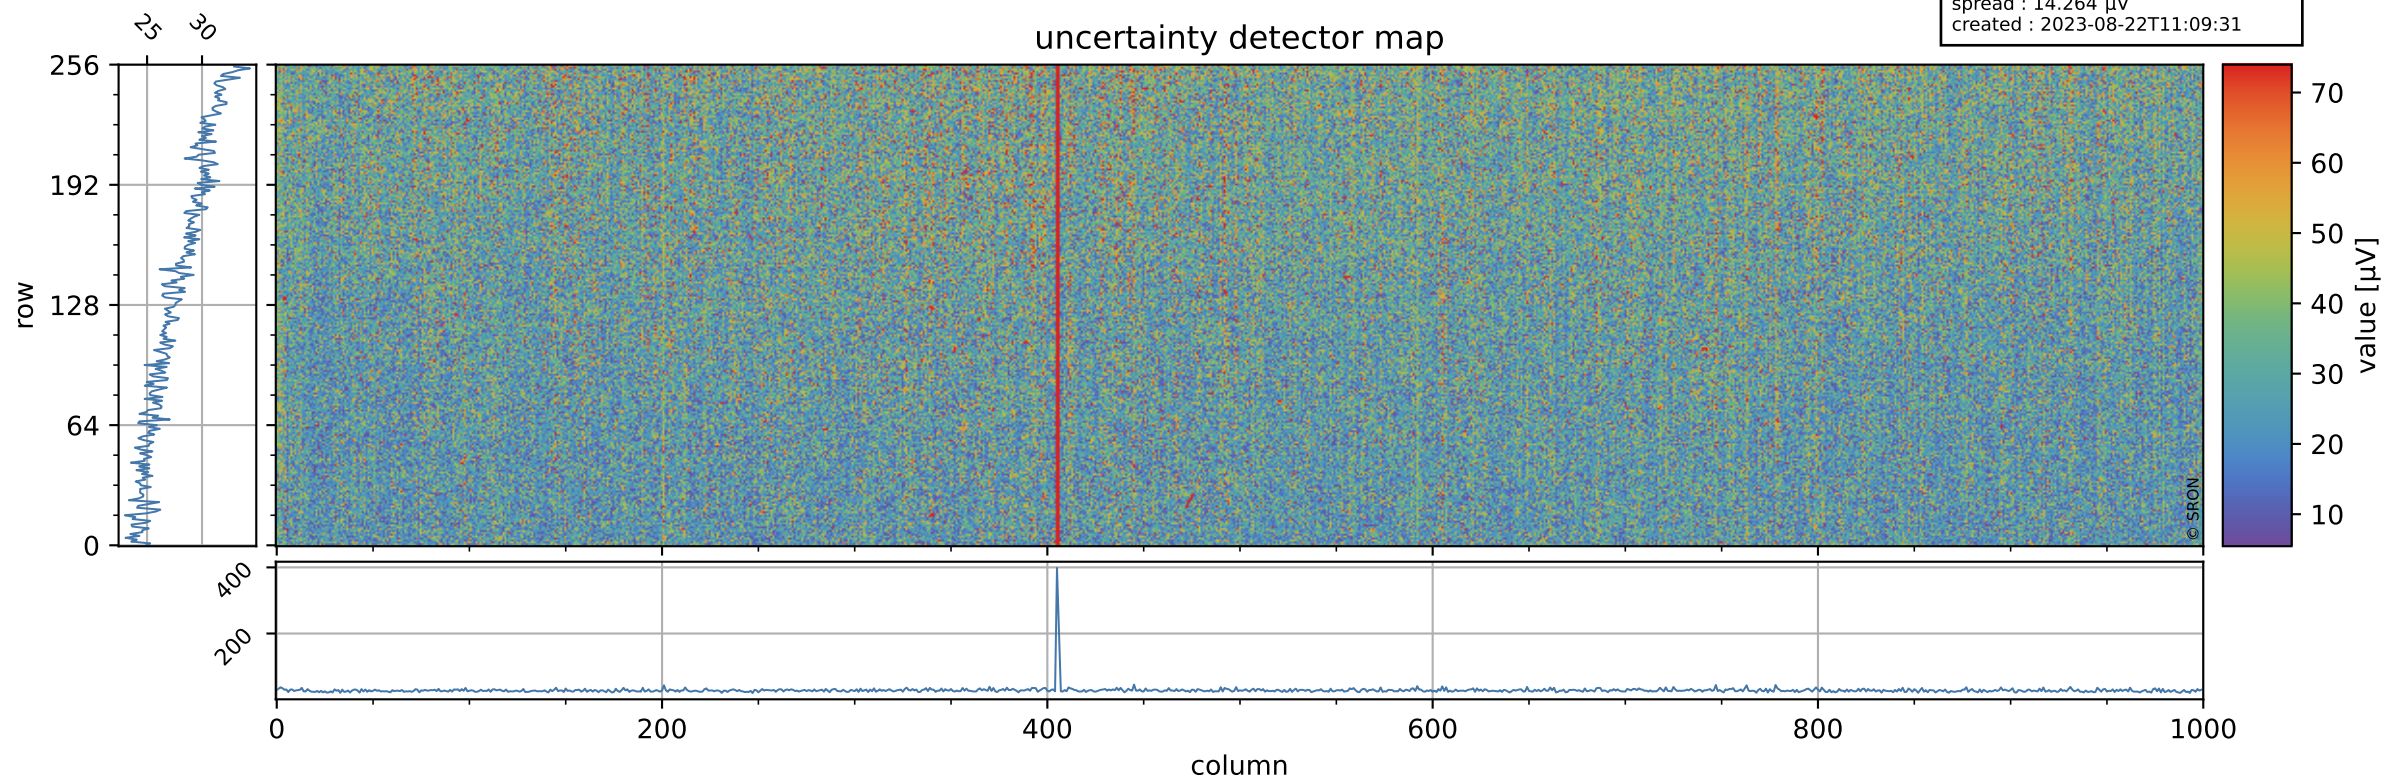

# Tropomi SWIR offset (beta nominal)

orbits : 20 in [16822, 16867]  
coverage : 2021-01-11 / 2021-01-14  
median : 0.52593 V  
spread : 0.035909 V  
created : 2023-08-22T11:09:30

value detector map

# Tropomi SWIR offset (beta nominal)

orbits : 20 in [16822, 16867]  
coverage : 2021-01-11 / 2021-01-14  
median : 27.991  $\mu\text{V}$   
spread : 14.264  $\mu\text{V}$   
created : 2023-08-22T11:09:31

# Tropomi SWIR offset (beta nominal)

orbits : 20 in [16822, 16867]  
coverage : 2021-01-11 / 2021-01-14  
median : -0.080764 mV  
spread : 0.38144 mV  
created : 2023-08-22T11:09:31

value compared with SWIR offset CKD

# Tropomi SWIR offset (beta nominal) ground-tracks of Sentinel-5P

orbits : 20 in [16822, 16867]  
coverage : 2021-01-11 / 2021-01-14  
created : 2023-08-22T11:09:31