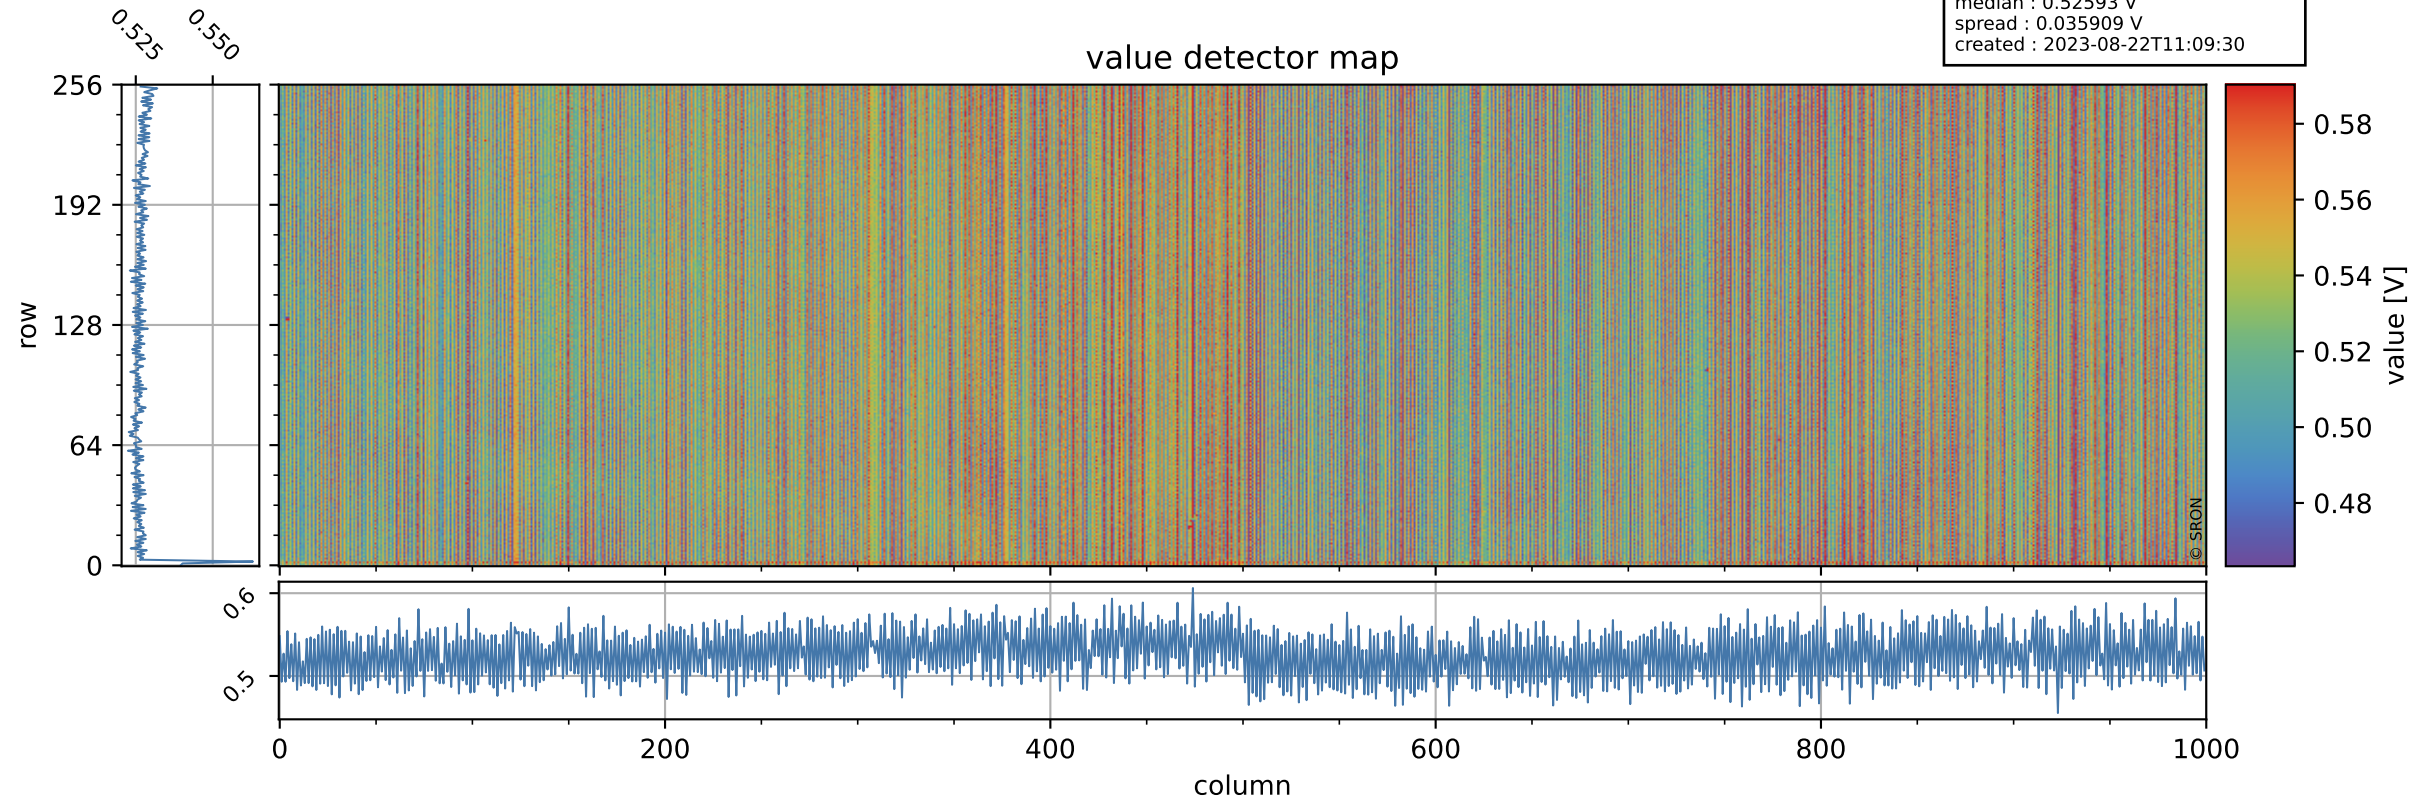

# Tropomi SWIR offset (beta nominal)

orbits : 20 in [16822, 16867]  
coverage : 2021-01-11 / 2021-01-14  
median : 0.52593 V  
spread : 0.035909 V  
created : 2023-08-22T11:09:30

value detector map

# Tropomi SWIR offset (beta nominal)

orbits : 20 in [16822, 16867]  
coverage : 2021-01-11 / 2021-01-14  
median : 27.991  $\mu\text{V}$   
spread : 14.264  $\mu\text{V}$   
created : 2023-08-22T11:09:31

# Tropomi SWIR offset (beta nominal)

orbits : 20 in [16822, 16867]  
coverage : 2021-01-11 / 2021-01-14  
median : -0.080764 mV  
spread : 0.38144 mV  
created : 2023-08-22T11:09:31

value compared with SWIR offset CKD

# Tropomi SWIR offset (beta nominal) ground-tracks of Sentinel-5P

orbits : 20 in [16822, 16867]  
coverage : 2021-01-11 / 2021-01-14  
created : 2023-08-22T11:09:31