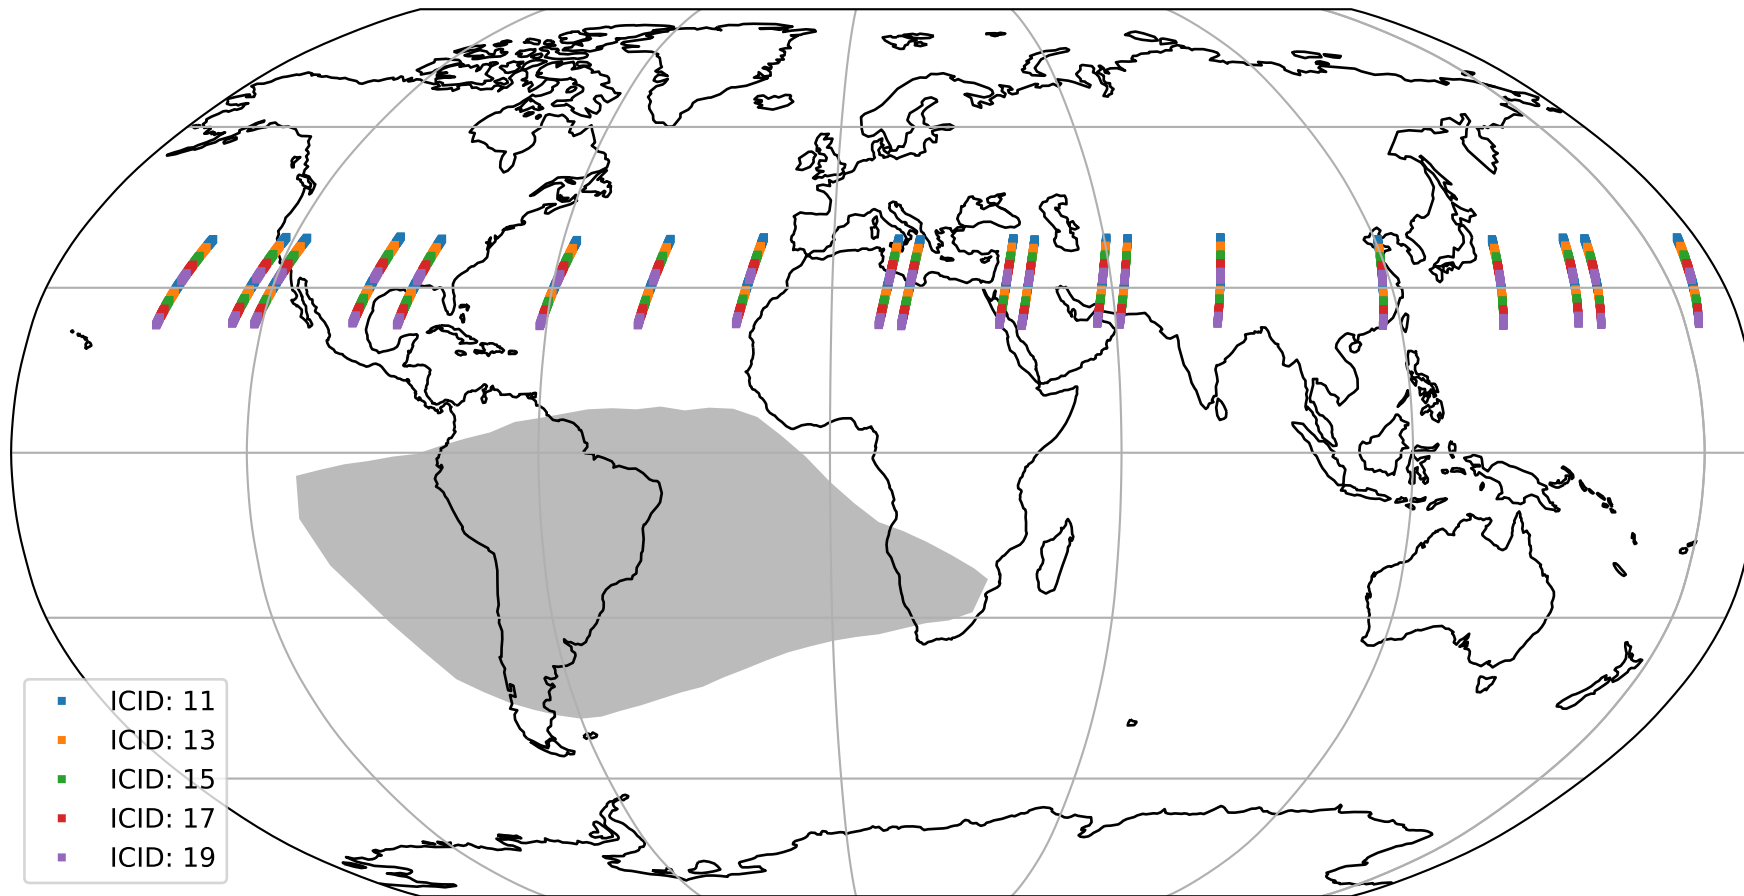

# Tropomi SWIR offset (beta nominal)

orbits : 20 in [16822, 16867]  
coverage : 2021-01-11 / 2021-01-14  
median : 27.991  $\mu\text{V}$   
spread : 14.264  $\mu\text{V}$   
created : 2023-08-22T11:09:31

# Tropomi SWIR offset (beta nominal)

orbits : 20 in [16822, 16867]  
coverage : 2021-01-11 / 2021-01-14  
median : -0.080764 mV  
spread : 0.38144 mV  
created : 2023-08-22T11:09:31

value compared with SWIR offset CKD

# Tropomi SWIR offset (beta nominal) ground-tracks of Sentinel-5P

orbits : 20 in [16822, 16867]  
coverage : 2021-01-11 / 2021-01-14  
created : 2023-08-22T11:09:31

# Tropomi SWIR offset (beta nominal)

orbits : [1867, 16867]  
coverage : 2018-02-20 / 2021-01-14  
created : 2023-08-22T11:09:32