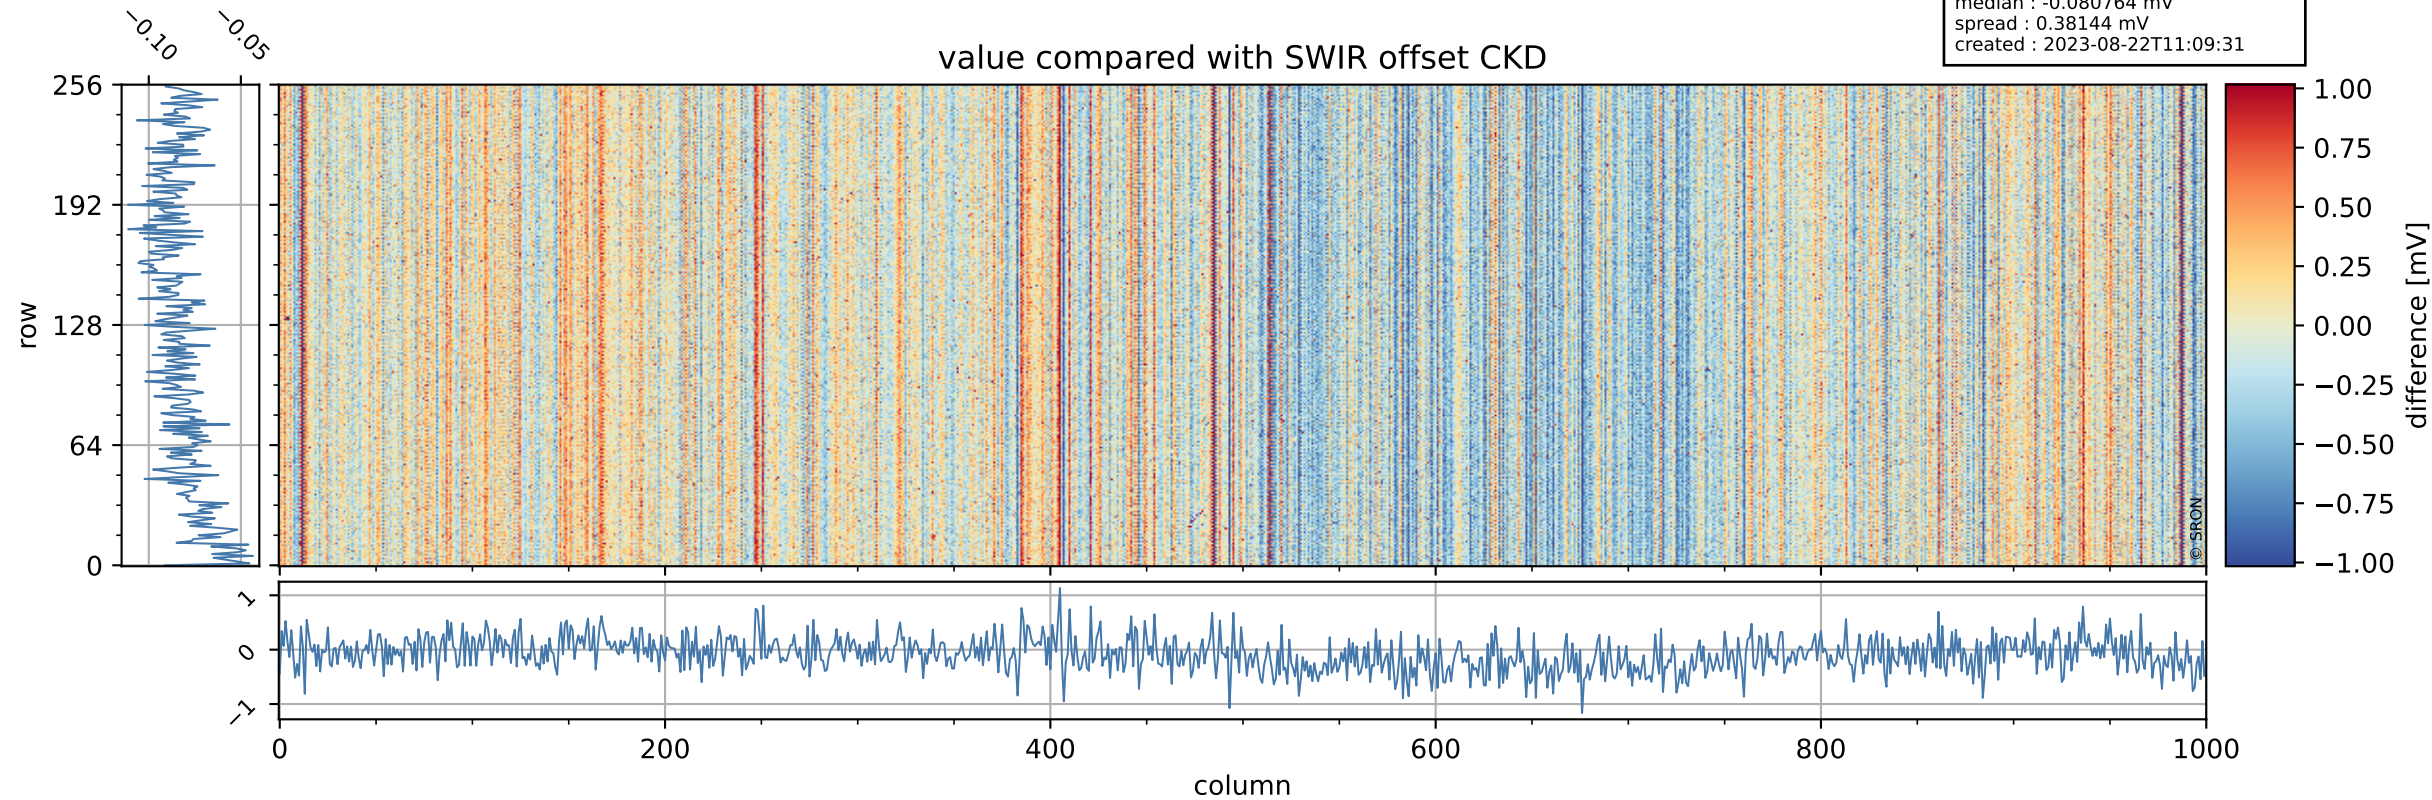

# Tropomi SWIR offset (beta nominal)

orbits : 20 in [16822, 16867]  
coverage : 2021-01-11 / 2021-01-14  
median : 0.52593 V  
spread : 0.035909 V  
created : 2023-08-22T11:09:30

value detector map

# Tropomi SWIR offset (beta nominal)

orbits : 20 in [16822, 16867]  
coverage : 2021-01-11 / 2021-01-14  
median : 27.991  $\mu\text{V}$   
spread : 14.264  $\mu\text{V}$   
created : 2023-08-22T11:09:31

# Tropomi SWIR offset (beta nominal)

orbits : 20 in [16822, 16867]  
coverage : 2021-01-11 / 2021-01-14  
median : -0.080764 mV  
spread : 0.38144 mV  
created : 2023-08-22T11:09:31

value compared with SWIR offset CKD

# Tropomi SWIR offset (beta nominal) ground-tracks of Sentinel-5P

orbits : 20 in [16822, 16867]  
coverage : 2021-01-11 / 2021-01-14  
created : 2023-08-22T11:09:31