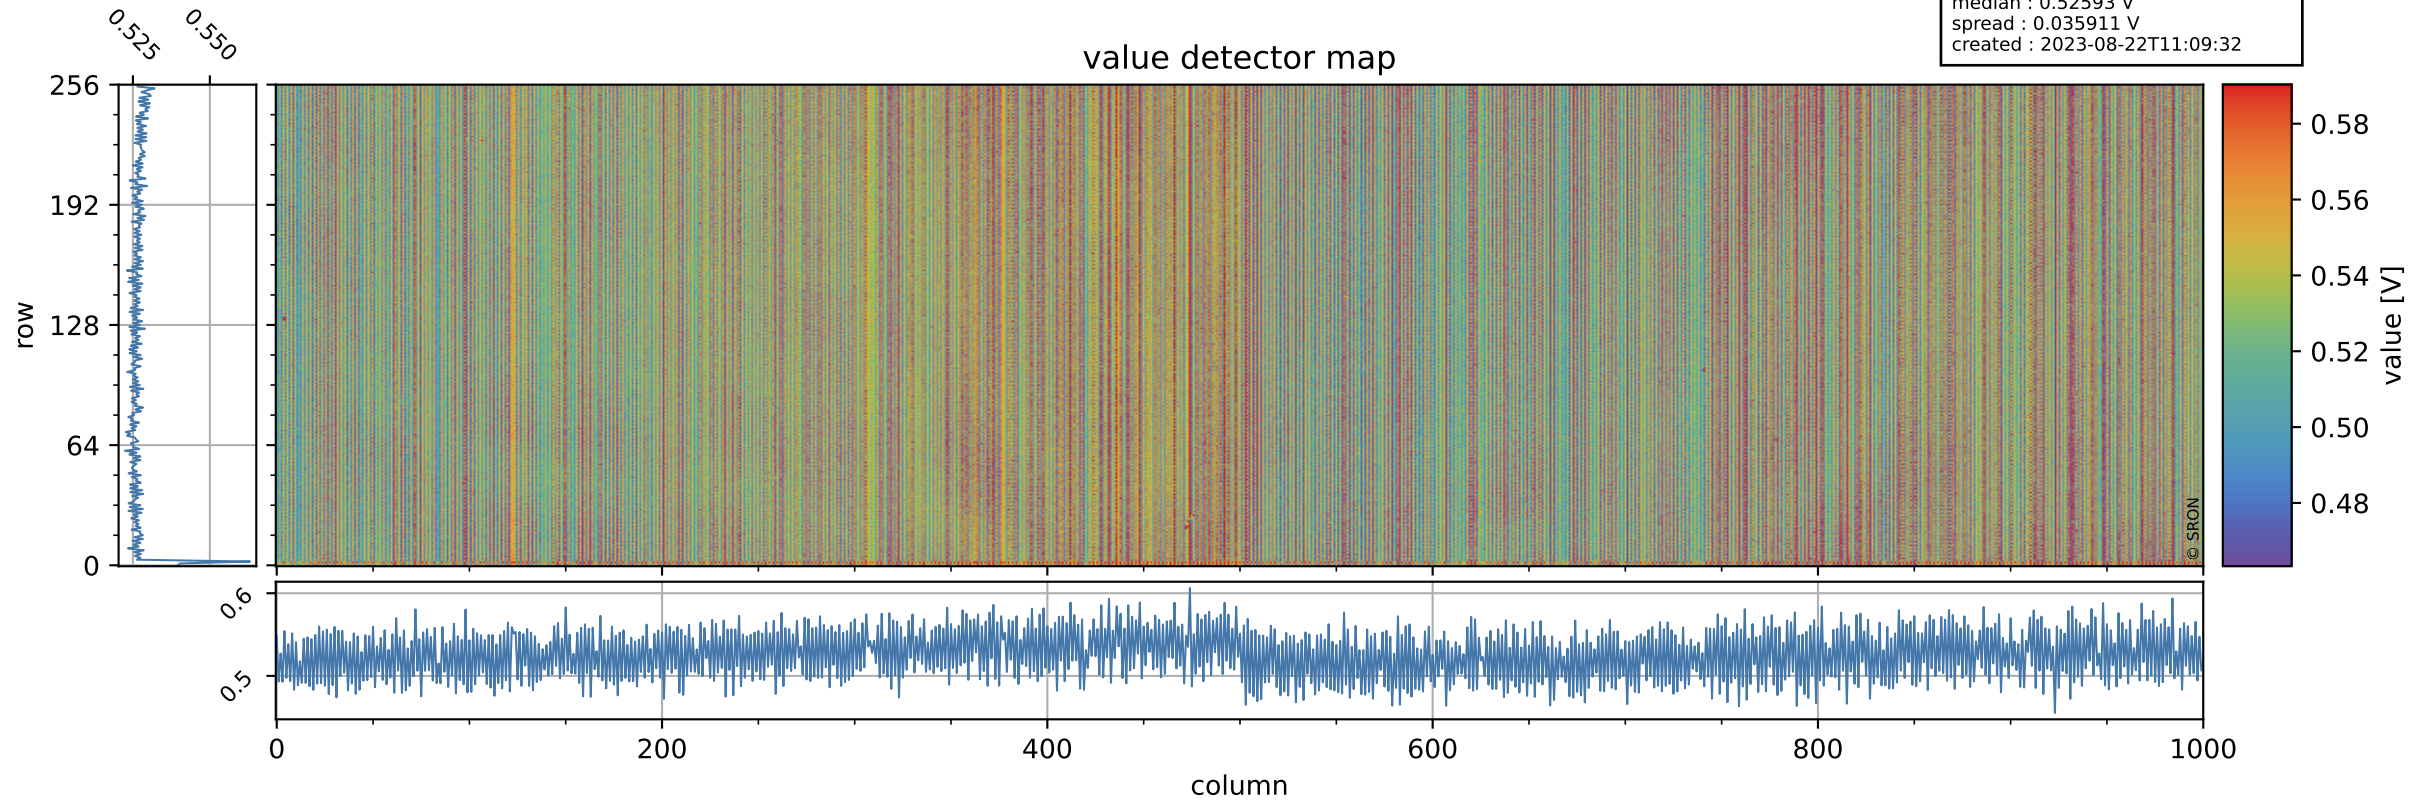

Tropomi SWIR offset (beta nominal)

orbits : 18 in [16867, 16912]
coverage : 2021-01-14 / 2021-01-17
median : 0.52593 V
spread : 0.035911 V
created : 2023-08-22T11:09:32

value detector map

Tropomi SWIR offset (beta nominal)

orbits : 18 in [16867, 16912]
coverage : 2021-01-14 / 2021-01-17
median : 27.857 μV
spread : 14.201 μV
created : 2023-08-22T11:09:33

Tropomi SWIR offset (beta nominal)

orbits : 18 in [16867, 16912]
coverage : 2021-01-14 / 2021-01-17
median : -0.080699 mV
spread : 0.39076 mV
created : 2023-08-22T11:09:33

value compared with SWIR offset CKD

Tropomi SWIR offset (beta nominal) ground-tracks of Sentinel-5P

orbits : 18 in [16867, 16912]
coverage : 2021-01-14 / 2021-01-17
created : 2023-08-22T11:09:33

Tropomi SWIR offset (beta nominal)

orbits : [1867, 16912]
coverage : 2018-02-20 / 2021-01-17
created : 2023-08-22T11:09:34

trend of detector median & temperatures