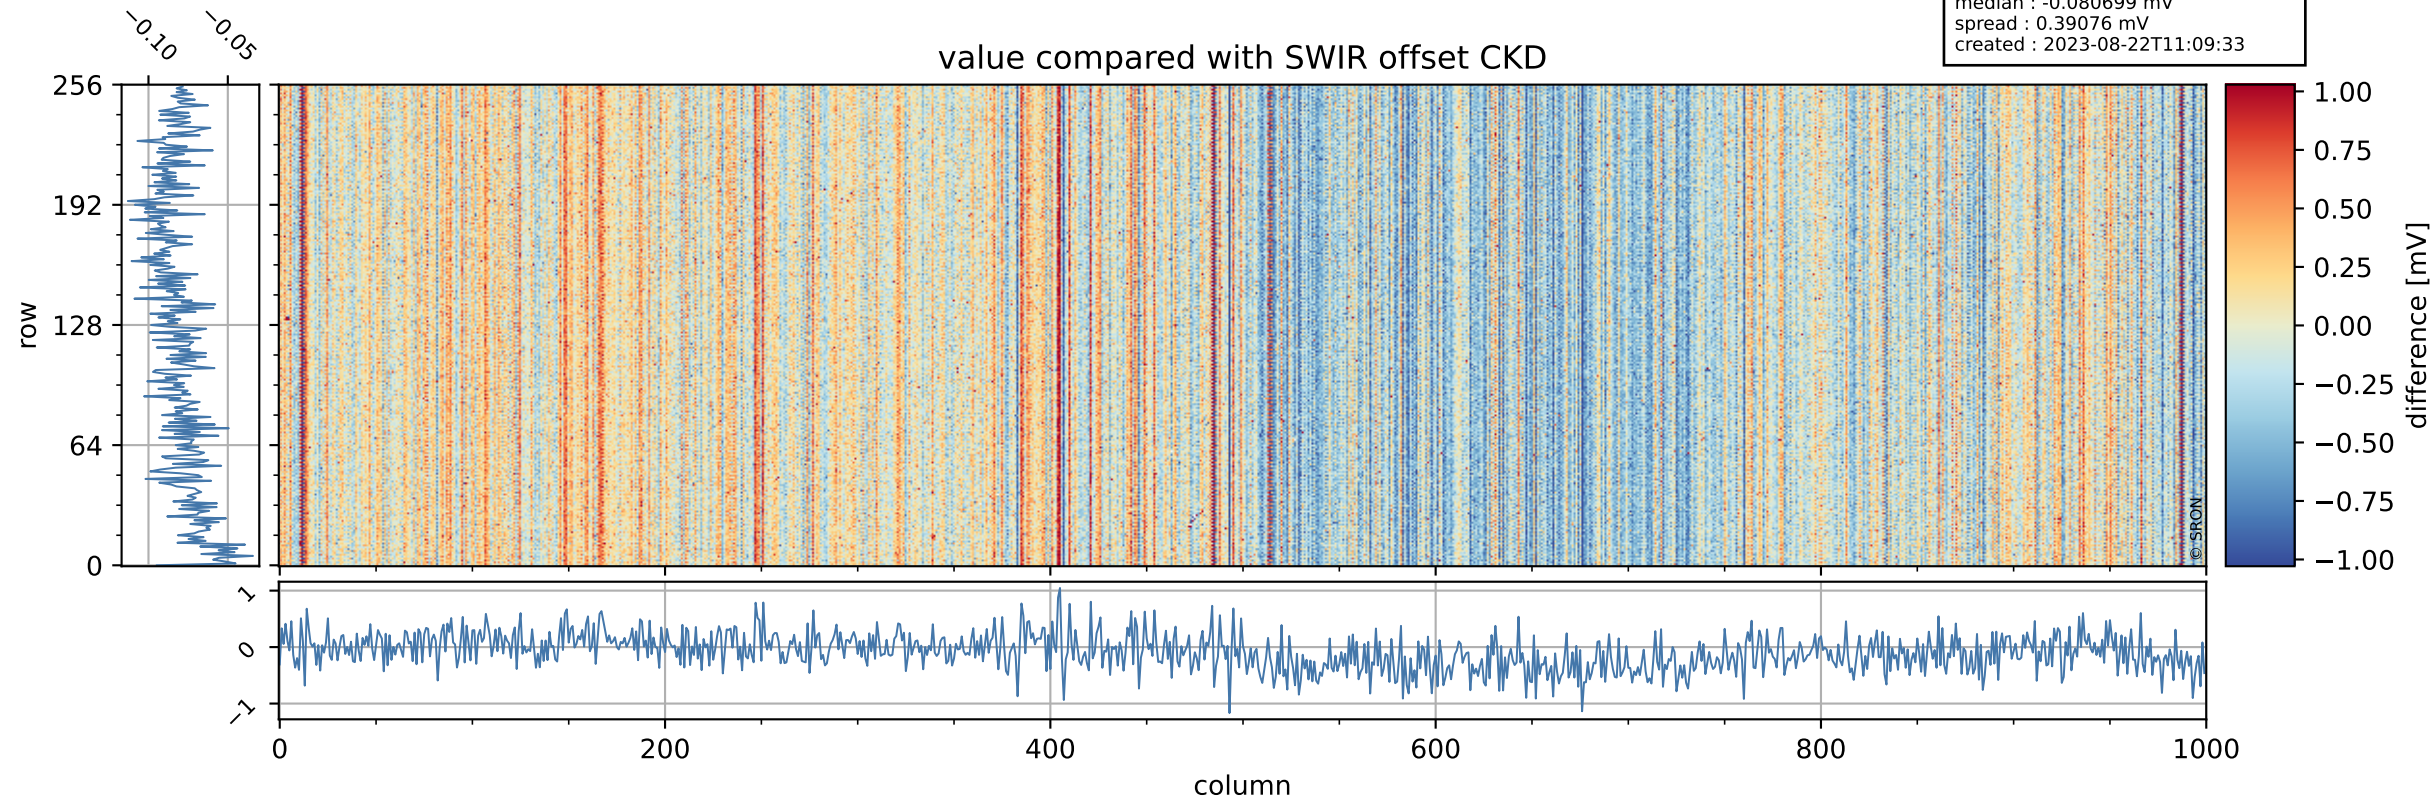

Tropomi SWIR offset (beta nominal)

orbits : 18 in [16867, 16912]
coverage : 2021-01-14 / 2021-01-17
median : 0.52593 V
spread : 0.035911 V
created : 2023-08-22T11:09:32

value detector map

Tropomi SWIR offset (beta nominal)

orbits : 18 in [16867, 16912]
coverage : 2021-01-14 / 2021-01-17
median : 27.857 μV
spread : 14.201 μV
created : 2023-08-22T11:09:33

Tropomi SWIR offset (beta nominal)

orbits : 18 in [16867, 16912]
coverage : 2021-01-14 / 2021-01-17
median : -0.080699 mV
spread : 0.39076 mV
created : 2023-08-22T11:09:33

value compared with SWIR offset CKD

Tropomi SWIR offset (beta nominal) ground-tracks of Sentinel-5P

orbits : 18 in [16867, 16912]
coverage : 2021-01-14 / 2021-01-17
created : 2023-08-22T11:09:33

Tropomi SWIR offset (beta nominal)

orbits : [1867, 16912]
coverage : 2018-02-20 / 2021-01-17
created : 2023-08-22T11:09:34

trend of detector median & temperatures