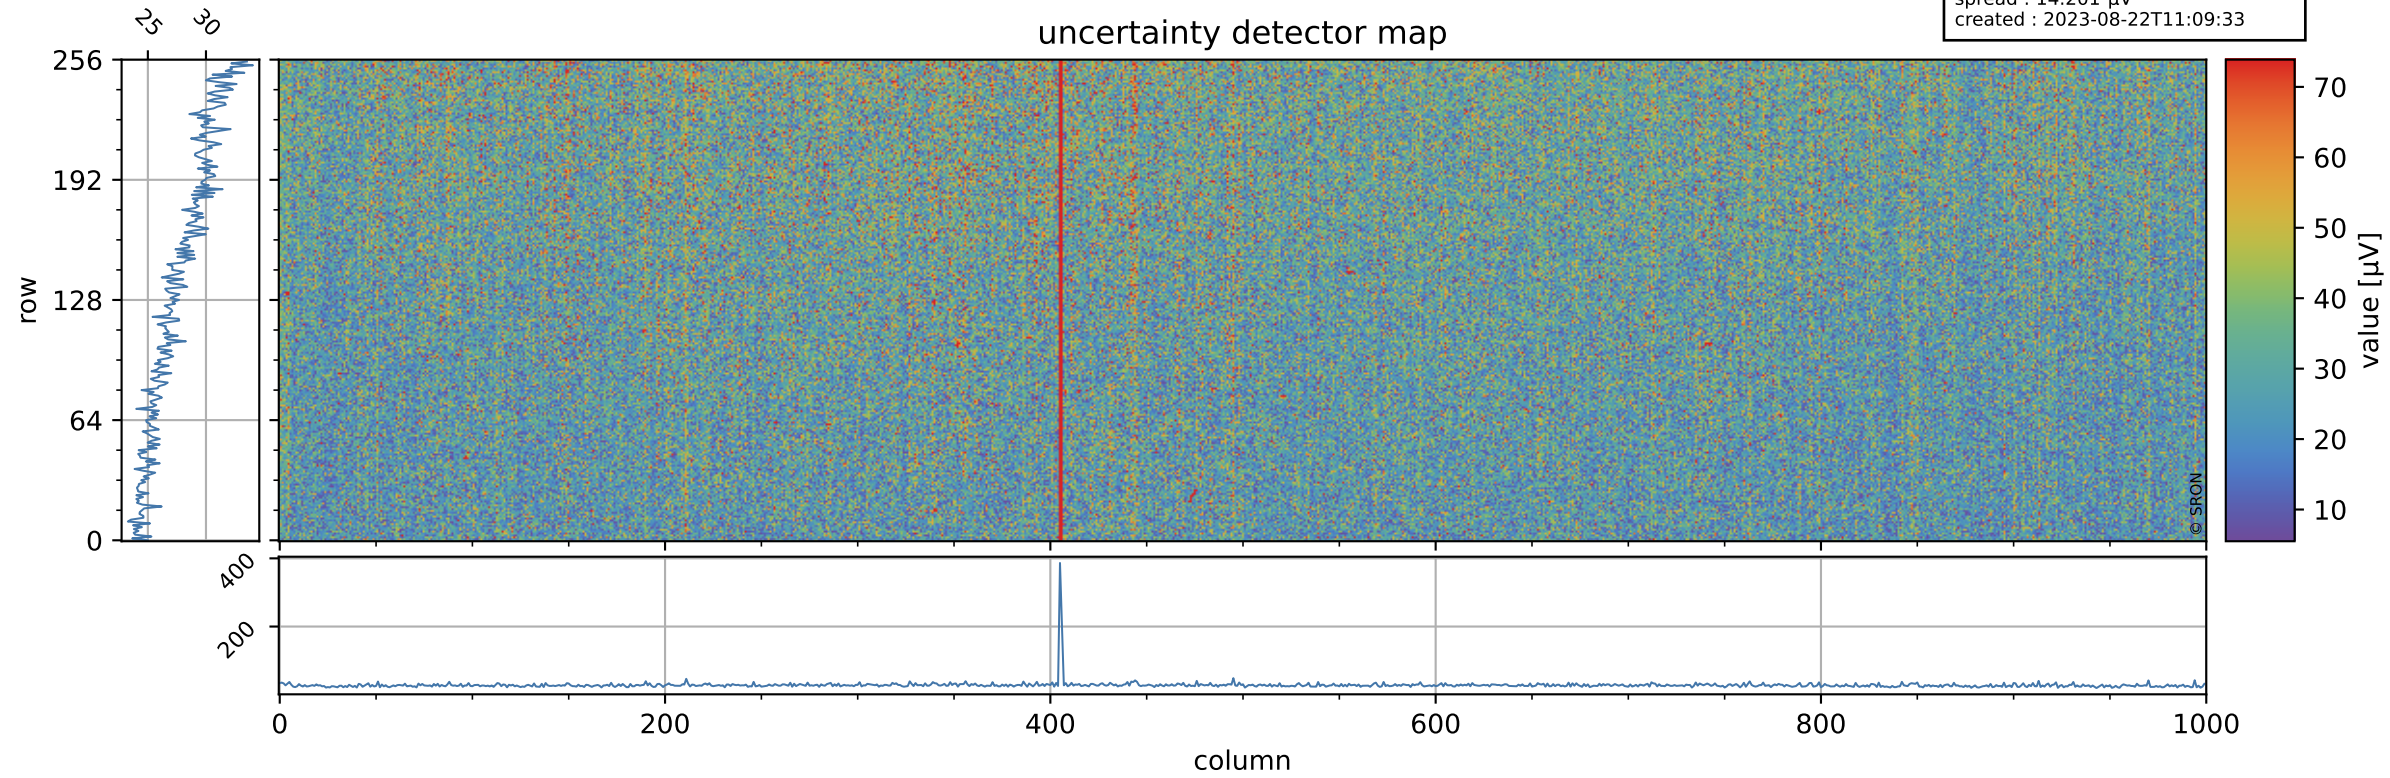

Tropomi SWIR offset (beta nominal)

orbits : 18 in [16867, 16912]
coverage : 2021-01-14 / 2021-01-17
median : 0.52593 V
spread : 0.035911 V
created : 2023-08-22T11:09:32

value detector map

Tropomi SWIR offset (beta nominal)

orbits : 18 in [16867, 16912]
coverage : 2021-01-14 / 2021-01-17
median : 27.857 μV
spread : 14.201 μV
created : 2023-08-22T11:09:33

Tropomi SWIR offset (beta nominal)

orbits : 18 in [16867, 16912]
coverage : 2021-01-14 / 2021-01-17
median : -0.080699 mV
spread : 0.39076 mV
created : 2023-08-22T11:09:33

value compared with SWIR offset CKD

Tropomi SWIR offset (beta nominal) ground-tracks of Sentinel-5P

orbits : 18 in [16867, 16912]
coverage : 2021-01-14 / 2021-01-17
created : 2023-08-22T11:09:33

Tropomi SWIR offset (beta nominal)

orbits : [1867, 16912]
coverage : 2018-02-20 / 2021-01-17
created : 2023-08-22T11:09:34

trend of detector median & temperatures