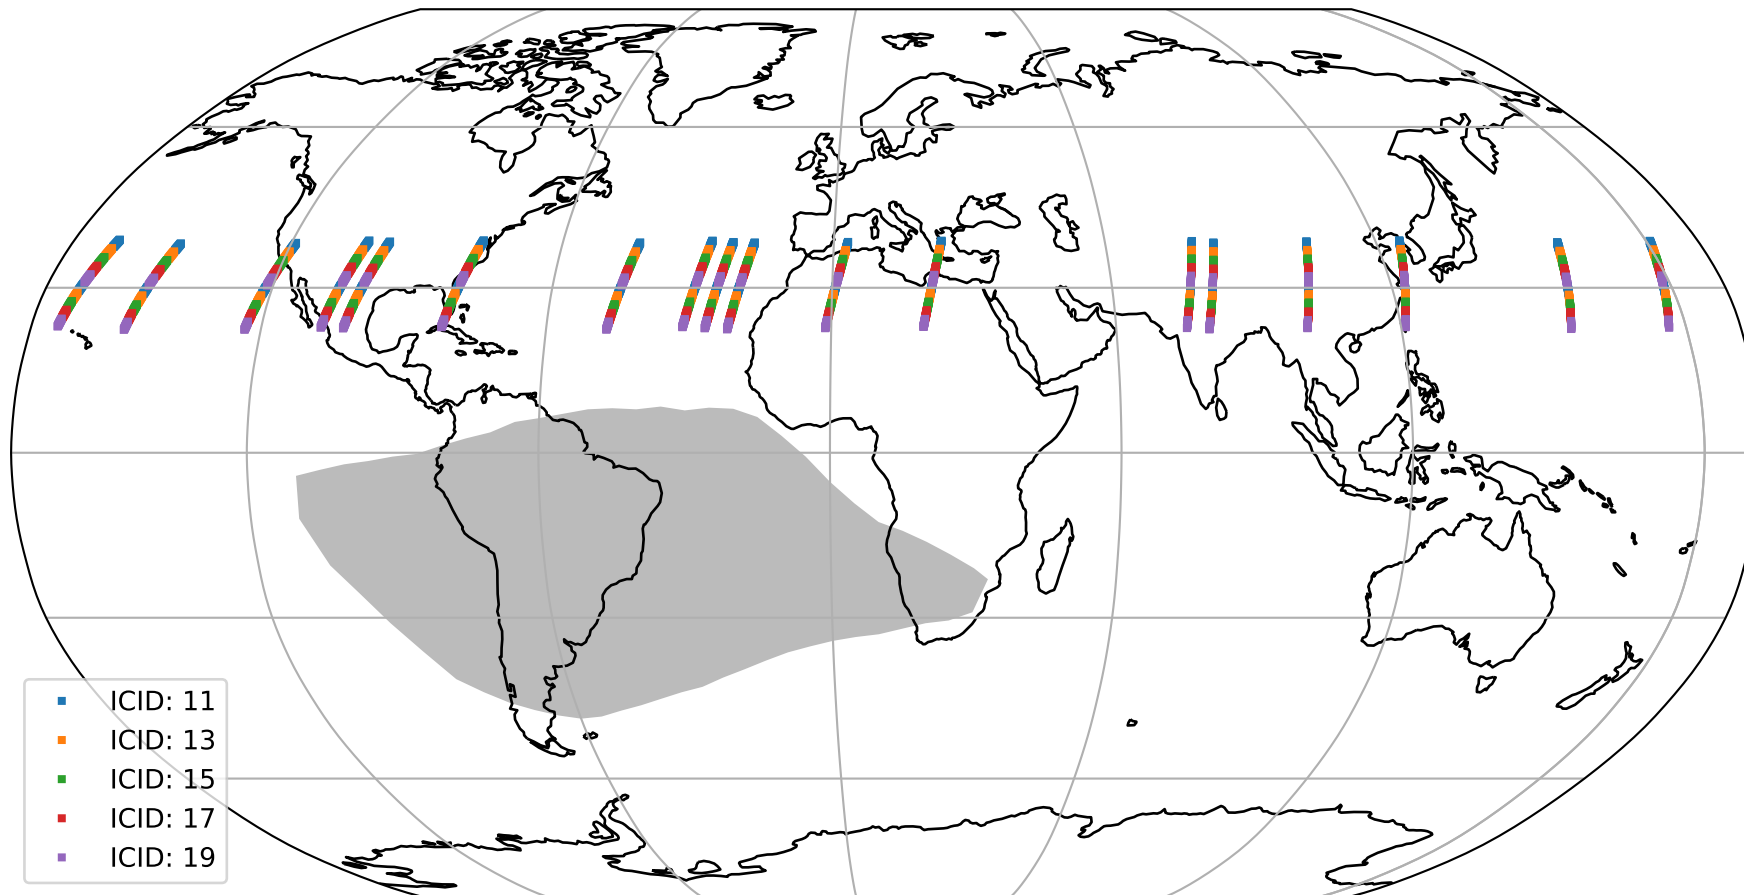

Tropomi SWIR offset (beta nominal)

orbits : 18 in [16867, 16912]
coverage : 2021-01-14 / 2021-01-17
median : 0.52593 V
spread : 0.035911 V
created : 2023-08-22T11:09:32

value detector map

Tropomi SWIR offset (beta nominal)

orbits : 18 in [16867, 16912]
coverage : 2021-01-14 / 2021-01-17
median : 27.857 μV
spread : 14.201 μV
created : 2023-08-22T11:09:33

Tropomi SWIR offset (beta nominal)

orbits : 18 in [16867, 16912]
coverage : 2021-01-14 / 2021-01-17
median : -0.080699 mV
spread : 0.39076 mV
created : 2023-08-22T11:09:33

value compared with SWIR offset CKD

Tropomi SWIR offset (beta nominal) ground-tracks of Sentinel-5P

orbits : 18 in [16867, 16912]
coverage : 2021-01-14 / 2021-01-17
created : 2023-08-22T11:09:33

Tropomi SWIR offset (beta nominal)

orbits : [1867, 16912]
coverage : 2018-02-20 / 2021-01-17
created : 2023-08-22T11:09:34

trend of detector median & temperatures