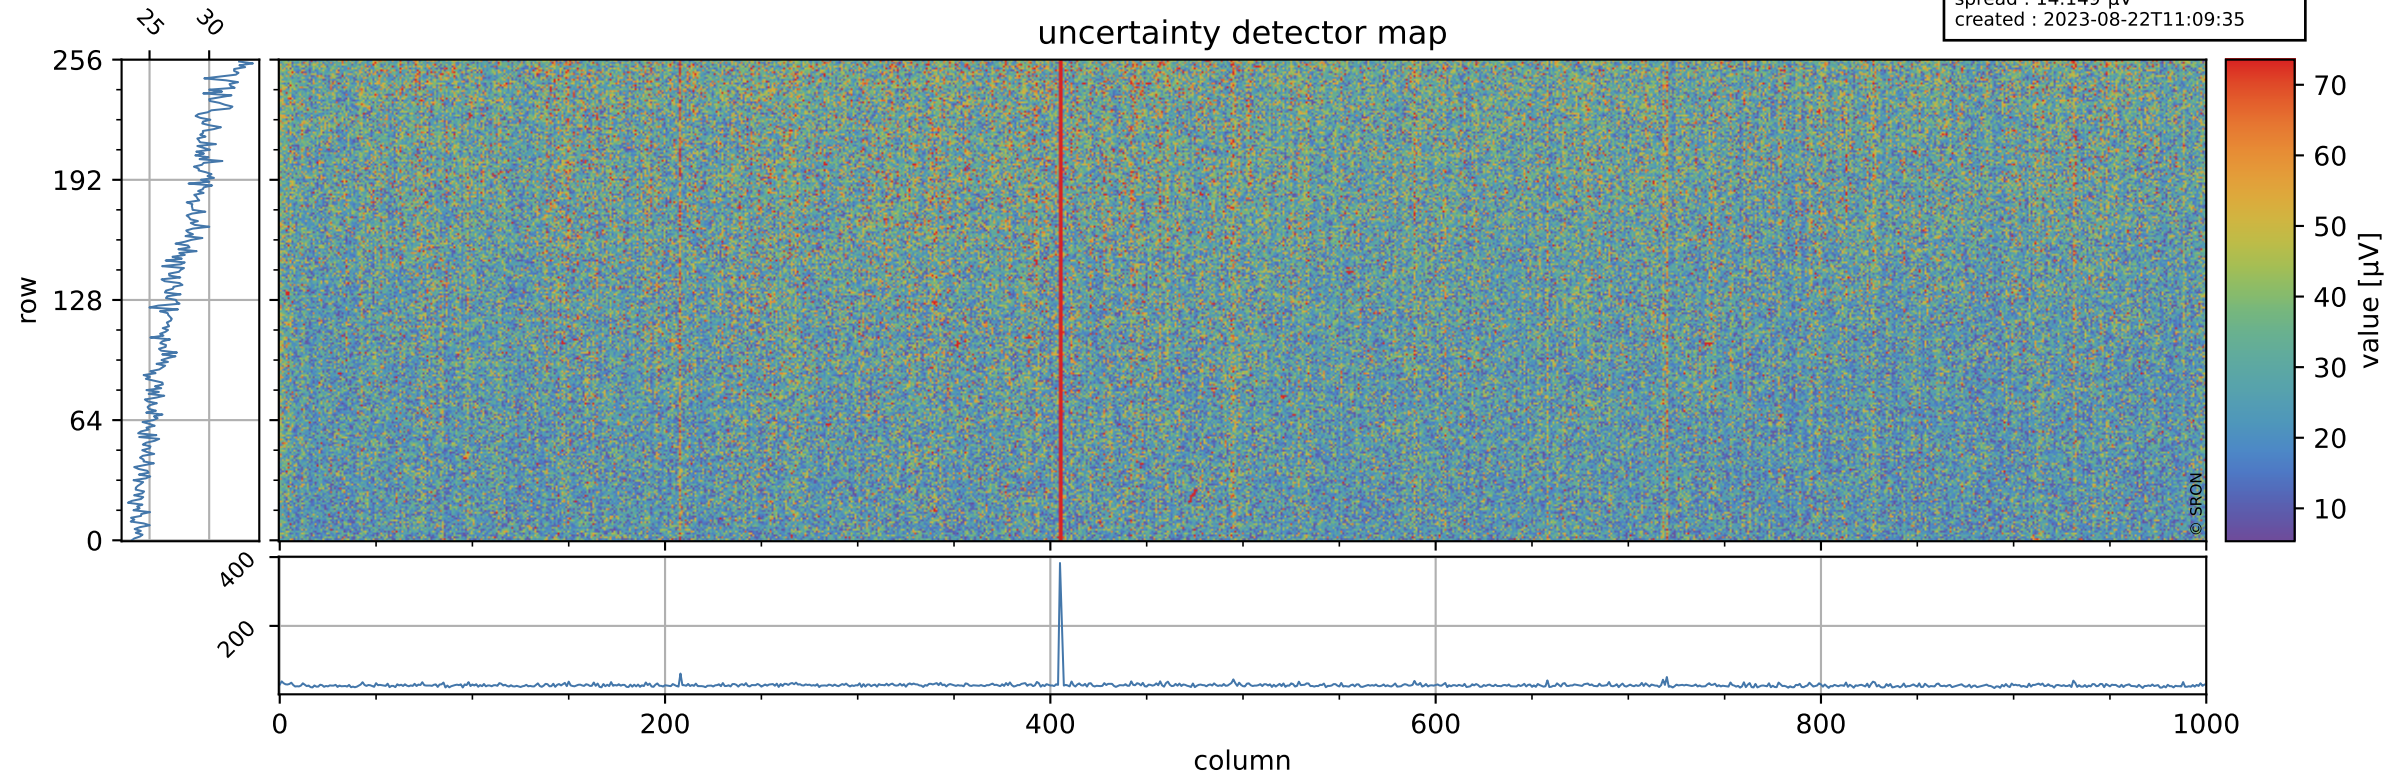

Tropomi SWIR offset (beta nominal)

orbits : 20 in [16912, 16957]
coverage : 2021-01-17 / 2021-01-20
median : 0.52594 V
spread : 0.035909 V
created : 2023-08-22T11:09:34

value detector map

Tropomi SWIR offset (beta nominal)

orbits : 20 in [16912, 16957]
coverage : 2021-01-17 / 2021-01-20
median : 27.556 μV
spread : 14.149 μV
created : 2023-08-22T11:09:35

Tropomi SWIR offset (beta nominal)

orbits : 20 in [16912, 16957]
coverage : 2021-01-17 / 2021-01-20
median : -0.072032 mV
spread : 0.39112 mV
created : 2023-08-22T11:09:35

value compared with SWIR offset CKD

Tropomi SWIR offset (beta nominal) ground-tracks of Sentinel-5P

orbits : 20 in [16912, 16957]
coverage : 2021-01-17 / 2021-01-20
created : 2023-08-22T11:09:35

Tropomi SWIR offset (beta nominal)

orbits : [1867, 16957]
coverage : 2018-02-20 / 2021-01-20
created : 2023-08-22T11:09:36

trend of detector median & temperatures