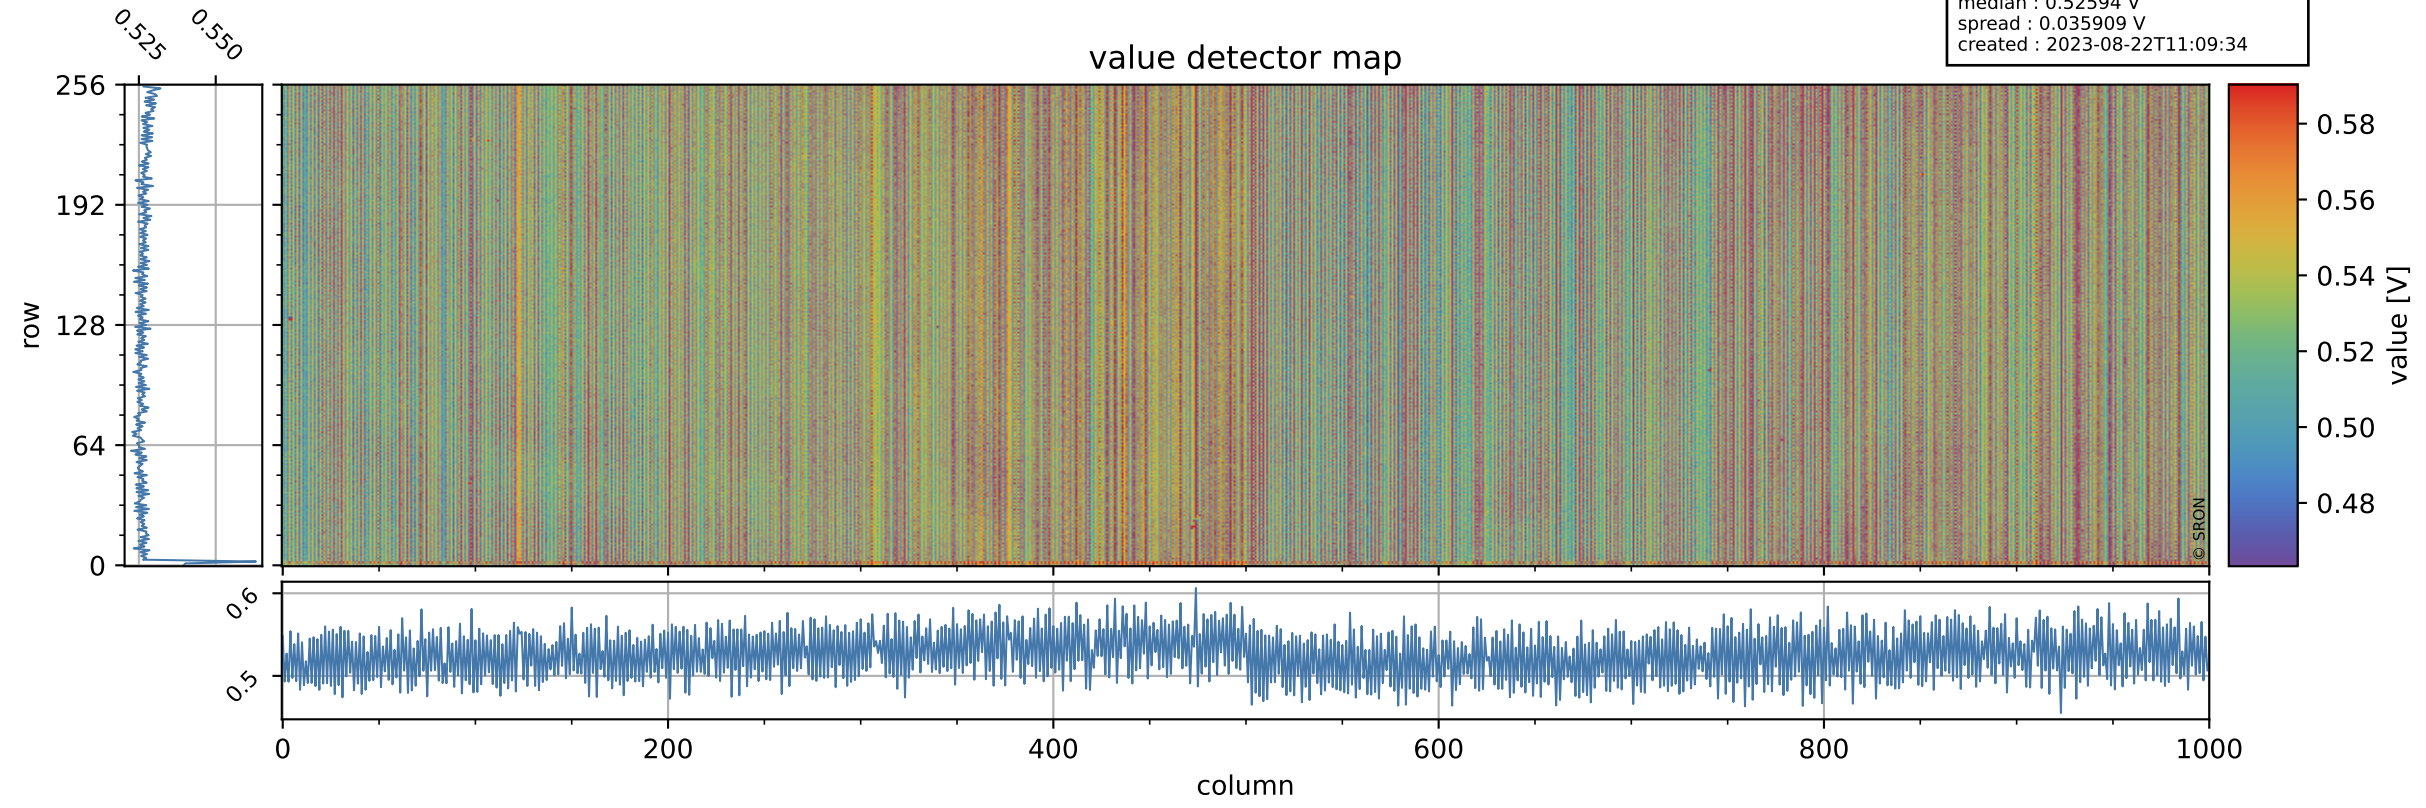

Tropomi SWIR offset (beta nominal)

orbits : 20 in [16912, 16957]
coverage : 2021-01-17 / 2021-01-20
median : 0.52594 V
spread : 0.035909 V
created : 2023-08-22T11:09:34

value detector map

Tropomi SWIR offset (beta nominal)

orbits : 20 in [16912, 16957]
coverage : 2021-01-17 / 2021-01-20
median : 27.556 μV
spread : 14.149 μV
created : 2023-08-22T11:09:35

Tropomi SWIR offset (beta nominal)

orbits : 20 in [16912, 16957]
coverage : 2021-01-17 / 2021-01-20
median : -0.072032 mV
spread : 0.39112 mV
created : 2023-08-22T11:09:35

value compared with SWIR offset CKD

Tropomi SWIR offset (beta nominal) ground-tracks of Sentinel-5P

orbits : 20 in [16912, 16957]
coverage : 2021-01-17 / 2021-01-20
created : 2023-08-22T11:09:35

Tropomi SWIR offset (beta nominal)

orbits : [1867, 16957]
coverage : 2018-02-20 / 2021-01-20
created : 2023-08-22T11:09:36

trend of detector median & temperatures