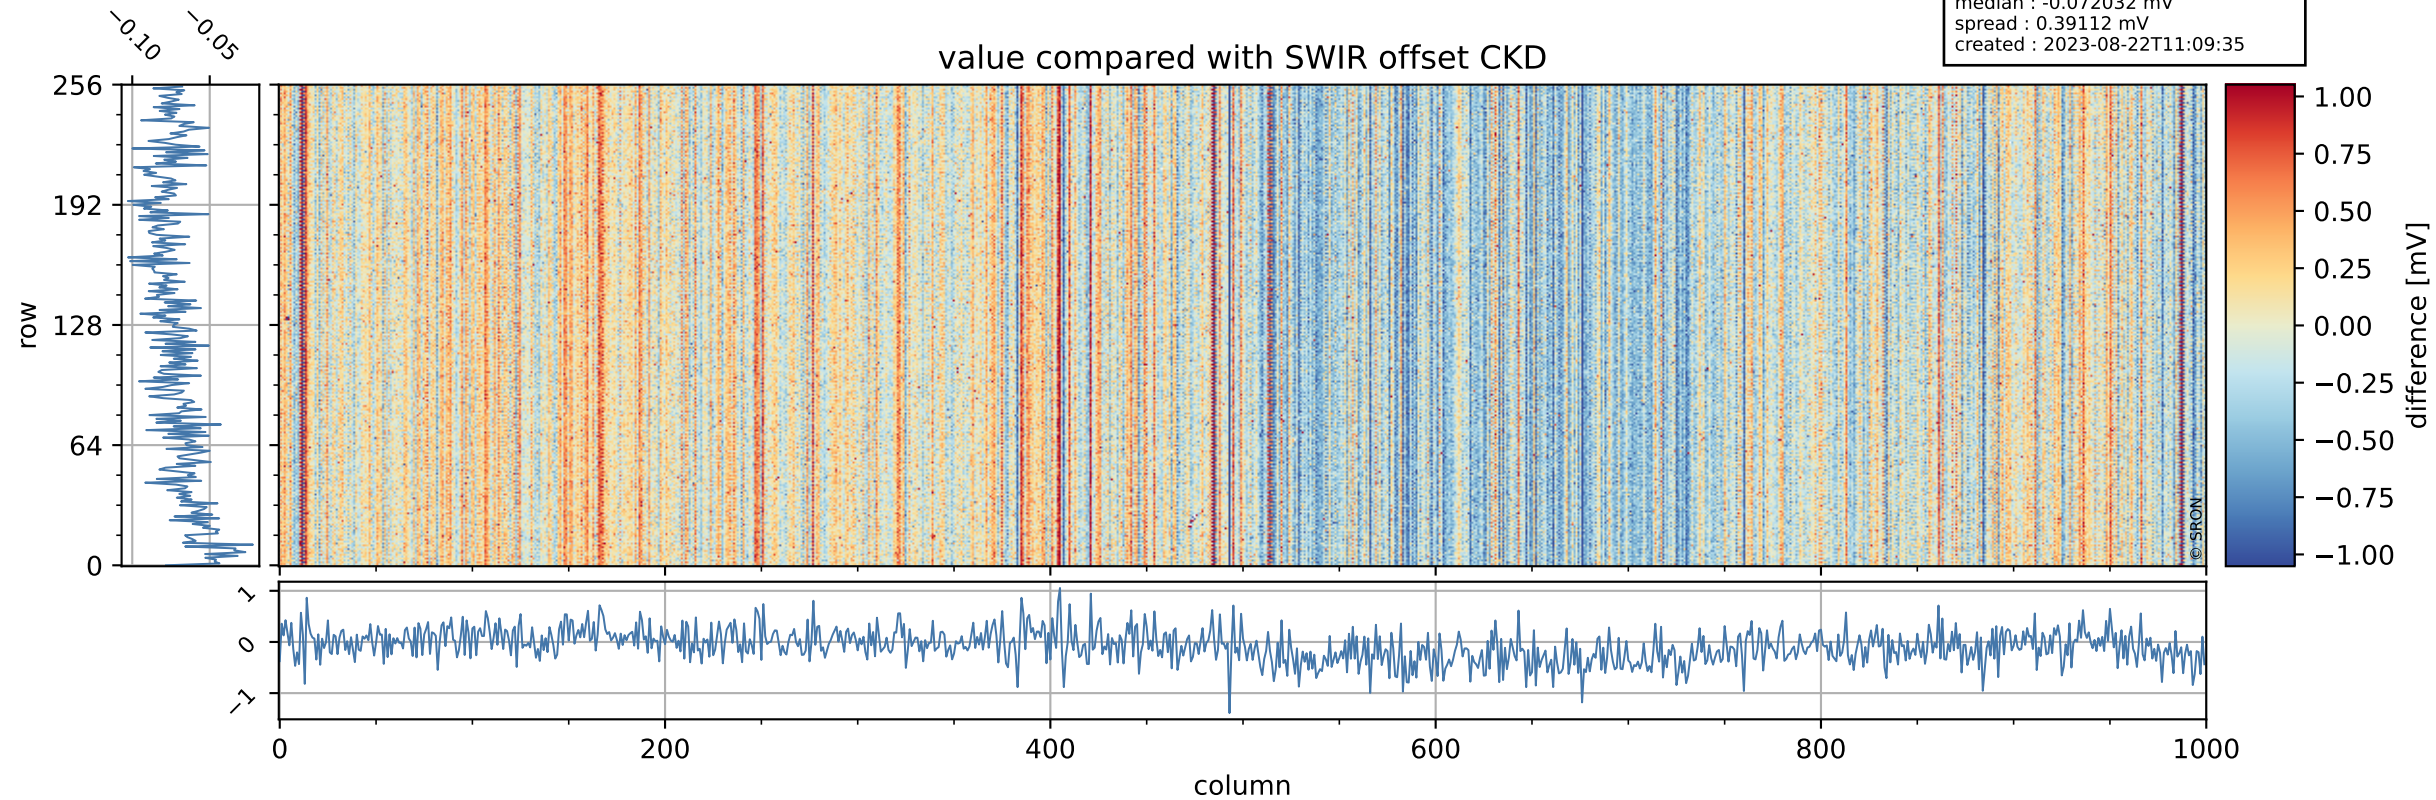

Tropomi SWIR offset (beta nominal)

orbits : 20 in [16912, 16957]
coverage : 2021-01-17 / 2021-01-20
median : 0.52594 V
spread : 0.035909 V
created : 2023-08-22T11:09:34

value detector map

Tropomi SWIR offset (beta nominal)

orbits : 20 in [16912, 16957]
coverage : 2021-01-17 / 2021-01-20
median : 27.556 μV
spread : 14.149 μV
created : 2023-08-22T11:09:35

Tropomi SWIR offset (beta nominal)

orbits : 20 in [16912, 16957]
coverage : 2021-01-17 / 2021-01-20
median : -0.072032 mV
spread : 0.39112 mV
created : 2023-08-22T11:09:35

value compared with SWIR offset CKD

Tropomi SWIR offset (beta nominal) ground-tracks of Sentinel-5P

orbits : 20 in [16912, 16957]
coverage : 2021-01-17 / 2021-01-20
created : 2023-08-22T11:09:35

Tropomi SWIR offset (beta nominal)

orbits : [1867, 16957]
coverage : 2018-02-20 / 2021-01-20
created : 2023-08-22T11:09:36

trend of detector median & temperatures