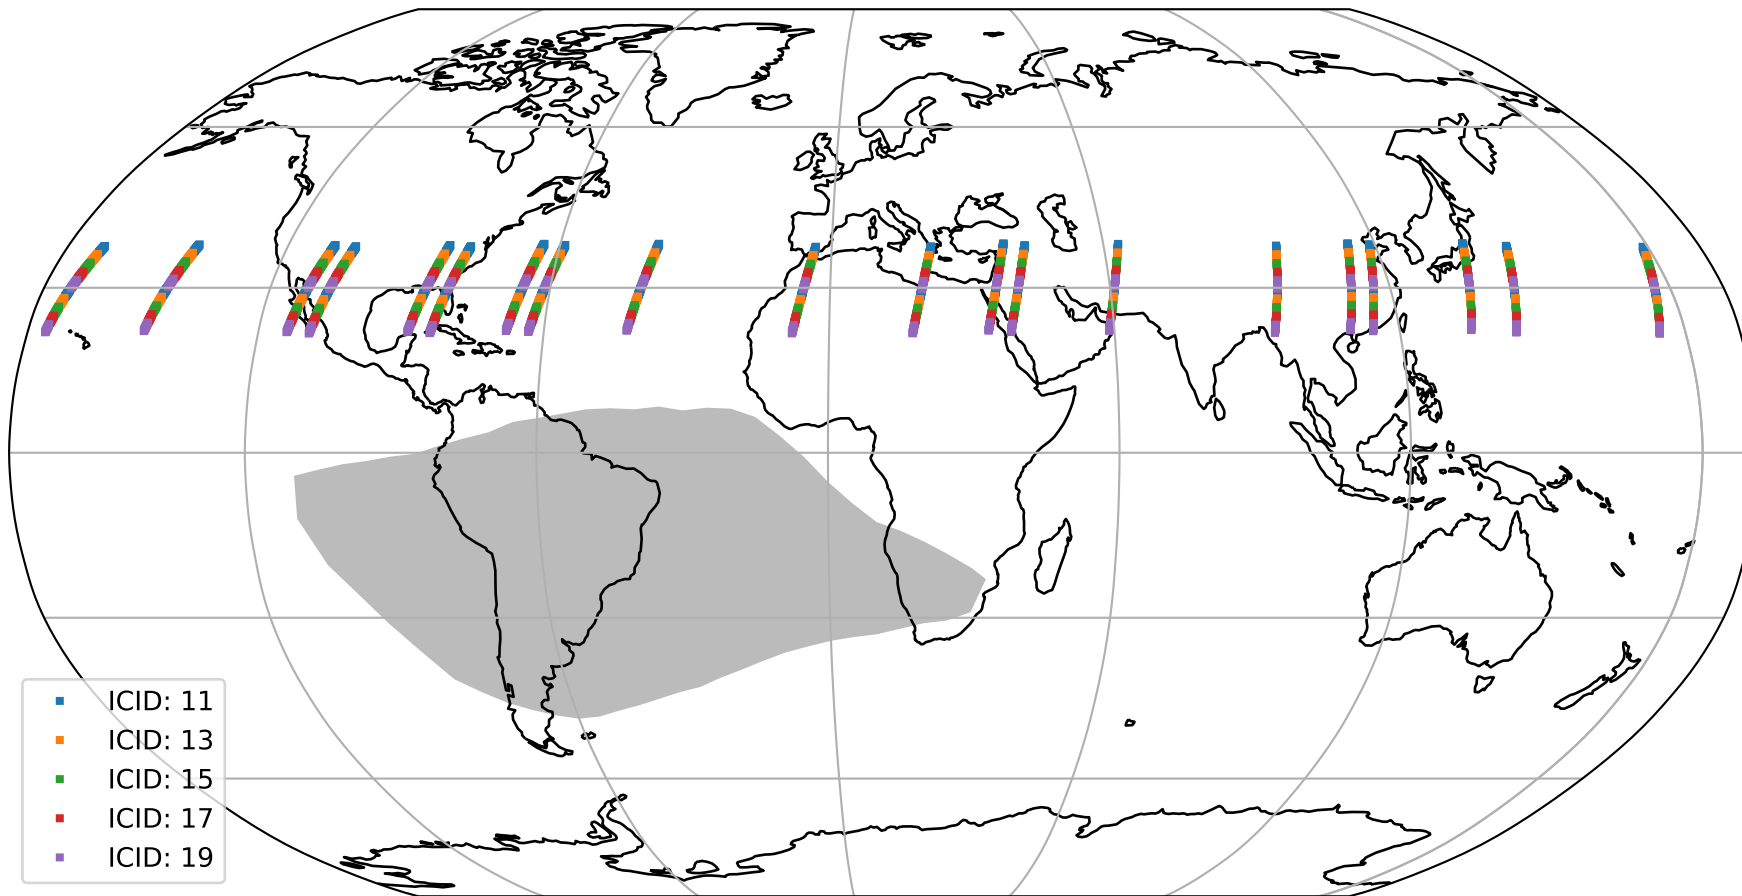

Tropomi SWIR offset (beta nominal)

orbits : 20 in [16912, 16957]
coverage : 2021-01-17 / 2021-01-20
median : 0.52594 V
spread : 0.035909 V
created : 2023-08-22T11:09:34

value detector map

Tropomi SWIR offset (beta nominal)

orbits : 20 in [16912, 16957]
coverage : 2021-01-17 / 2021-01-20
median : 27.556 μV
spread : 14.149 μV
created : 2023-08-22T11:09:35

Tropomi SWIR offset (beta nominal)

orbits : 20 in [16912, 16957]
coverage : 2021-01-17 / 2021-01-20
median : -0.072032 mV
spread : 0.39112 mV
created : 2023-08-22T11:09:35

value compared with SWIR offset CKD

Tropomi SWIR offset (beta nominal) ground-tracks of Sentinel-5P

orbits : 20 in [16912, 16957]
coverage : 2021-01-17 / 2021-01-20
created : 2023-08-22T11:09:35

Tropomi SWIR offset (beta nominal)

orbits : [1867, 16957]
coverage : 2018-02-20 / 2021-01-20
created : 2023-08-22T11:09:36

trend of detector median & temperatures