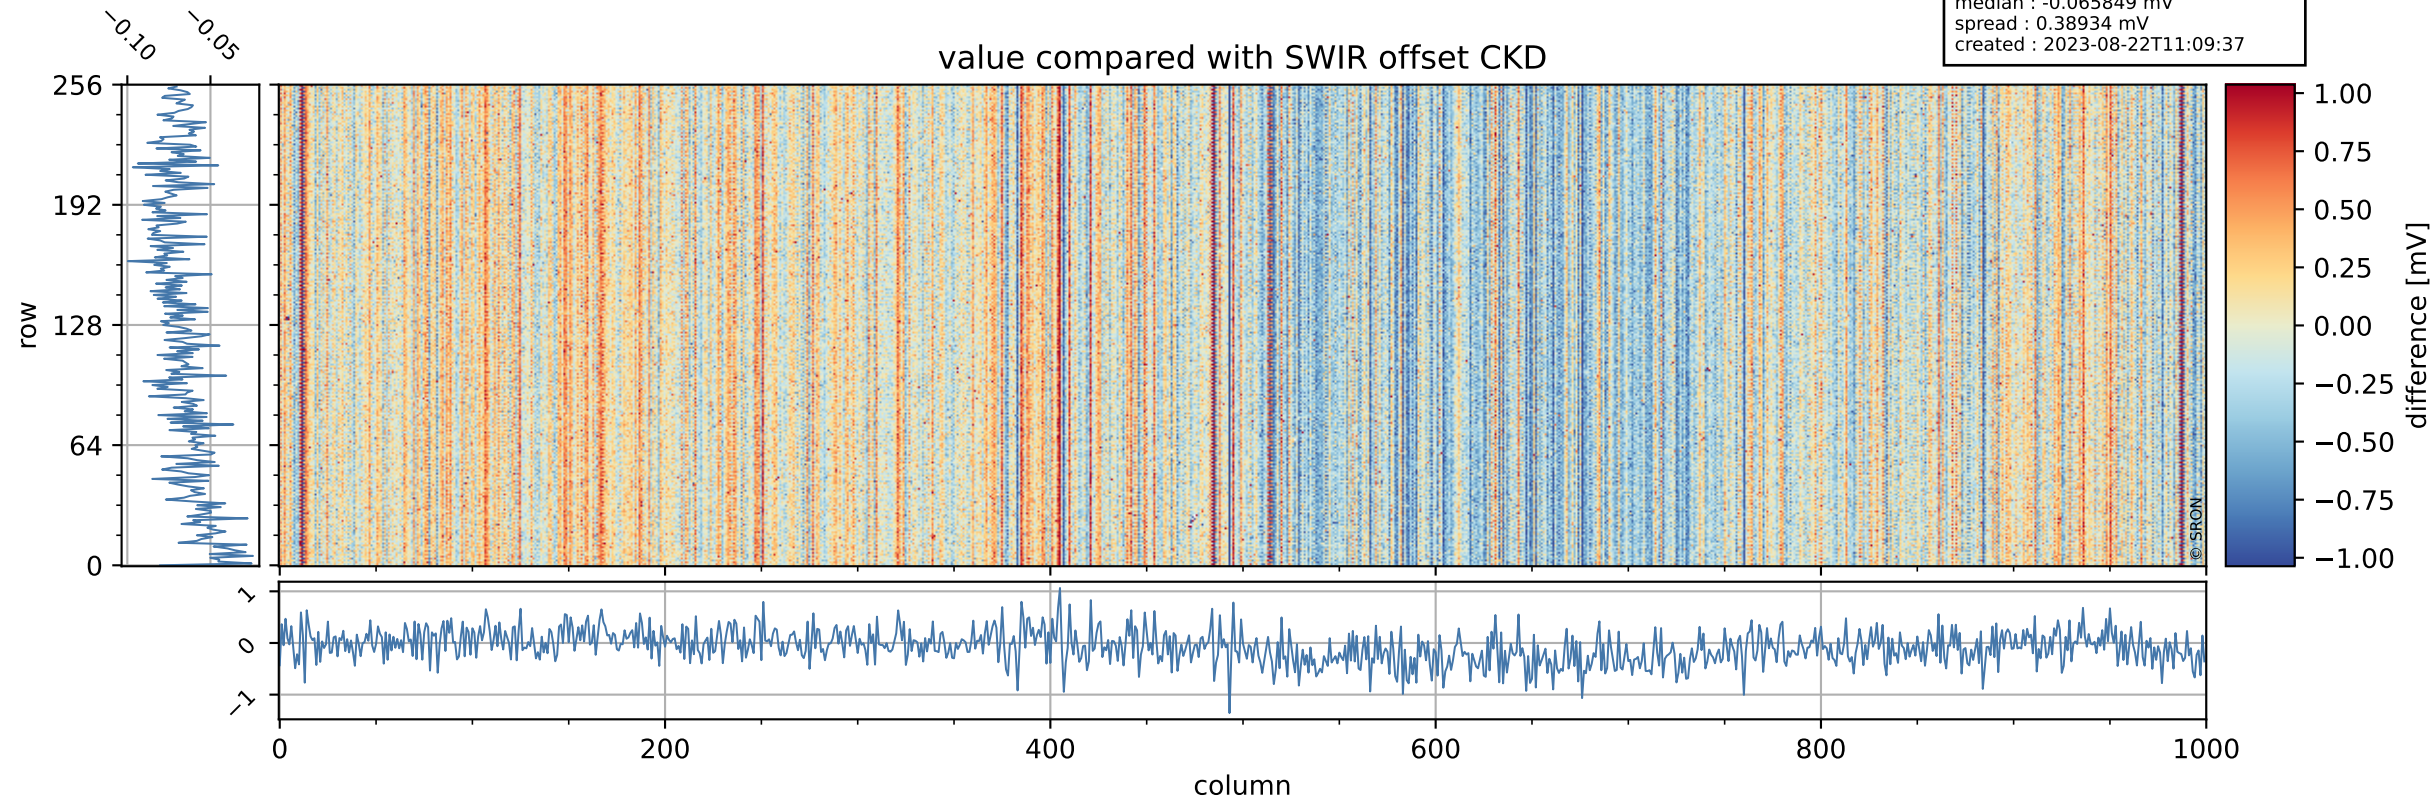

Tropomi SWIR offset (beta nominal)

orbits : 19 in [16957, 17002]
coverage : 2021-01-20 / 2021-01-23
median : 0.52595 V
spread : 0.035907 V
created : 2023-08-22T11:09:36

value detector map

Tropomi SWIR offset (beta nominal)

orbits : 19 in [16957, 17002]
coverage : 2021-01-20 / 2021-01-23
median : 28.315 μV
spread : 14.391 μV
created : 2023-08-22T11:09:37

Tropomi SWIR offset (beta nominal)

orbits : 19 in [16957, 17002]
coverage : 2021-01-20 / 2021-01-23
median : -0.065849 mV
spread : 0.38934 mV
created : 2023-08-22T11:09:37

value compared with SWIR offset CKD

Tropomi SWIR offset (beta nominal) ground-tracks of Sentinel-5P

orbits : 19 in [16957, 17002]
coverage : 2021-01-20 / 2021-01-23
created : 2023-08-22T11:09:37

Tropomi SWIR offset (beta nominal)

orbits : [1867, 17002]
coverage : 2018-02-20 / 2021-01-23
created : 2023-08-22T11:09:38

trend of detector median & temperatures