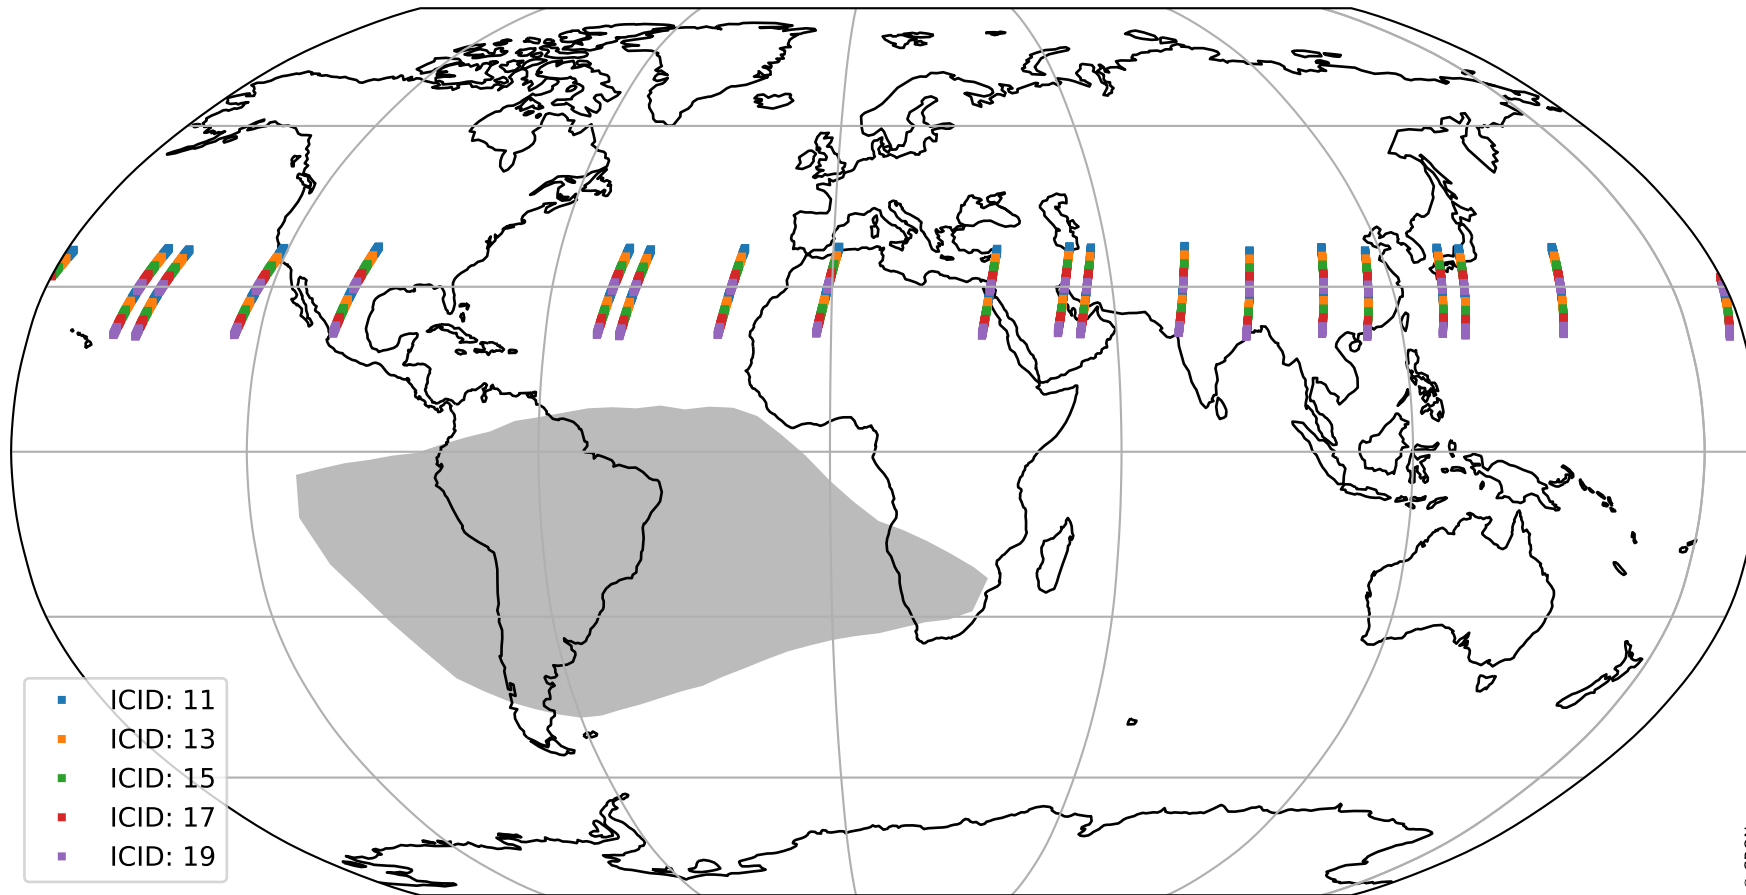

Tropomi SWIR offset (beta nominal)

orbits : 19 in [16957, 17002]
coverage : 2021-01-20 / 2021-01-23
median : 0.52595 V
spread : 0.035907 V
created : 2023-08-22T11:09:36

value detector map

Tropomi SWIR offset (beta nominal)

orbits : 19 in [16957, 17002]
coverage : 2021-01-20 / 2021-01-23
median : 28.315 μV
spread : 14.391 μV
created : 2023-08-22T11:09:37

Tropomi SWIR offset (beta nominal)

orbits : 19 in [16957, 17002]
coverage : 2021-01-20 / 2021-01-23
median : -0.065849 mV
spread : 0.38934 mV
created : 2023-08-22T11:09:37

value compared with SWIR offset CKD

Tropomi SWIR offset (beta nominal) ground-tracks of Sentinel-5P

orbits : 19 in [16957, 17002]
coverage : 2021-01-20 / 2021-01-23
created : 2023-08-22T11:09:37

Tropomi SWIR offset (beta nominal)

orbits : [1867, 17002]
coverage : 2018-02-20 / 2021-01-23
created : 2023-08-22T11:09:38

trend of detector median & temperatures