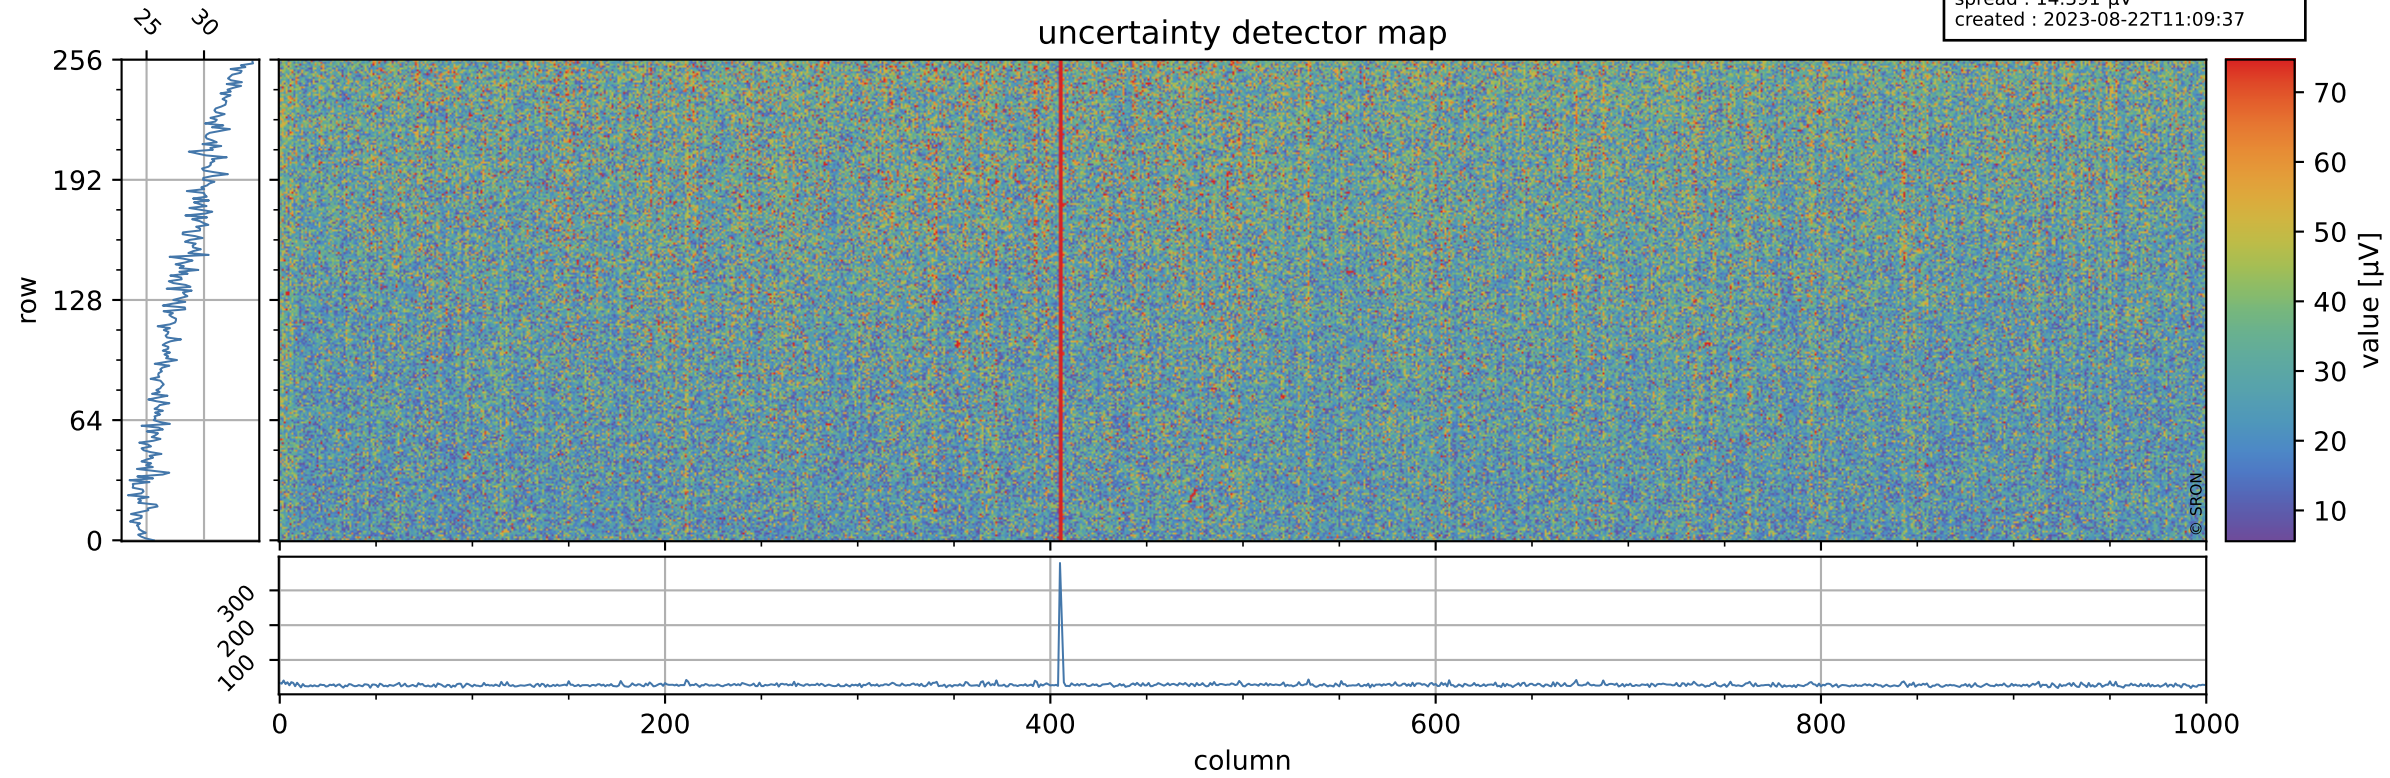

Tropomi SWIR offset (beta nominal)

orbits : 19 in [16957, 17002]
coverage : 2021-01-20 / 2021-01-23
median : 0.52595 V
spread : 0.035907 V
created : 2023-08-22T11:09:36

value detector map

Tropomi SWIR offset (beta nominal)

orbits : 19 in [16957, 17002]
coverage : 2021-01-20 / 2021-01-23
median : 28.315 μV
spread : 14.391 μV
created : 2023-08-22T11:09:37

Tropomi SWIR offset (beta nominal)

orbits : 19 in [16957, 17002]
coverage : 2021-01-20 / 2021-01-23
median : -0.065849 mV
spread : 0.38934 mV
created : 2023-08-22T11:09:37

value compared with SWIR offset CKD

Tropomi SWIR offset (beta nominal) ground-tracks of Sentinel-5P

orbits : 19 in [16957, 17002]
coverage : 2021-01-20 / 2021-01-23
created : 2023-08-22T11:09:37

Tropomi SWIR offset (beta nominal)

orbits : [1867, 17002]
coverage : 2018-02-20 / 2021-01-23
created : 2023-08-22T11:09:38

trend of detector median & temperatures