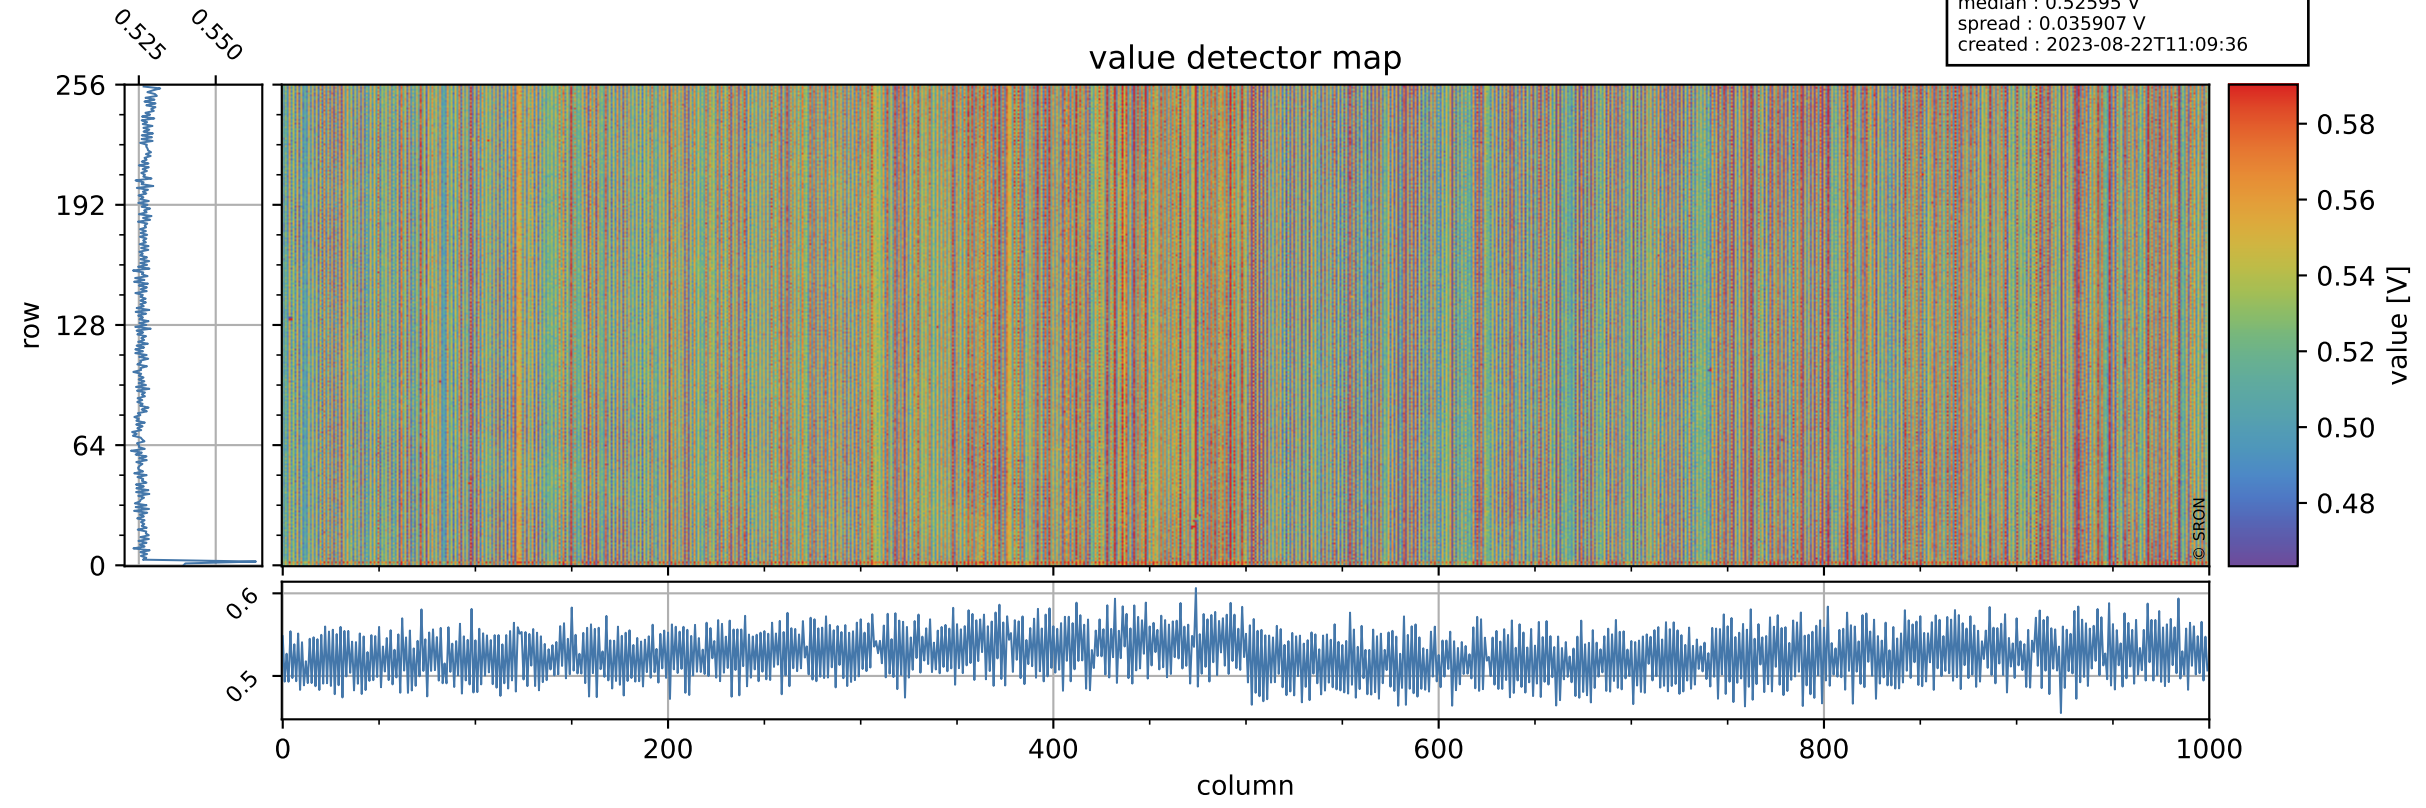

Tropomi SWIR offset (beta nominal)

orbits : 19 in [16957, 17002]
coverage : 2021-01-20 / 2021-01-23
median : 0.52595 V
spread : 0.035907 V
created : 2023-08-22T11:09:36

value detector map

Tropomi SWIR offset (beta nominal)

orbits : 19 in [16957, 17002]
coverage : 2021-01-20 / 2021-01-23
median : 28.315 μV
spread : 14.391 μV
created : 2023-08-22T11:09:37

Tropomi SWIR offset (beta nominal)

orbits : 19 in [16957, 17002]
coverage : 2021-01-20 / 2021-01-23
median : -0.065849 mV
spread : 0.38934 mV
created : 2023-08-22T11:09:37

value compared with SWIR offset CKD

Tropomi SWIR offset (beta nominal) ground-tracks of Sentinel-5P

orbits : 19 in [16957, 17002]
coverage : 2021-01-20 / 2021-01-23
created : 2023-08-22T11:09:37

Tropomi SWIR offset (beta nominal)

orbits : [1867, 17002]
coverage : 2018-02-20 / 2021-01-23
created : 2023-08-22T11:09:38

trend of detector median & temperatures