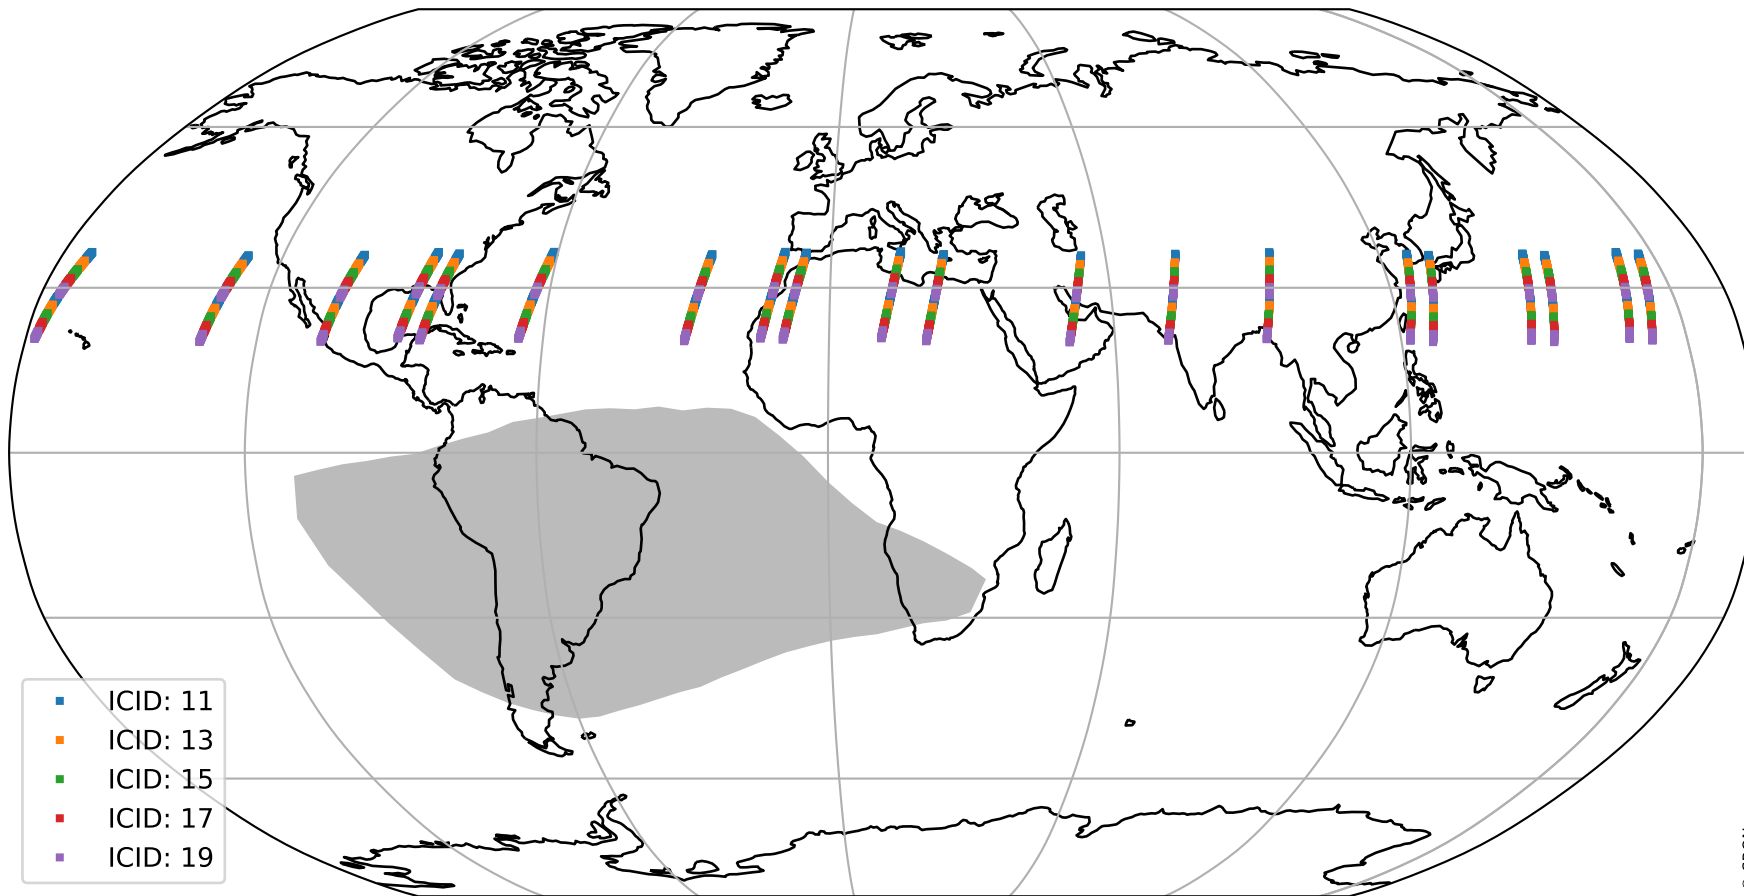

Tropomi SWIR offset (beta nominal)

orbits : 20 in [17002, 17047]
coverage : 2021-01-23 / 2021-01-26
median : 0.52593 V
spread : 0.035908 V
created : 2023-08-22T11:09:39

value detector map

Tropomi SWIR offset (beta nominal)

orbits : 20 in [17002, 17047]
coverage : 2021-01-23 / 2021-01-26
median : 27.804 μV
spread : 14.229 μV
created : 2023-08-22T11:09:39

Tropomi SWIR offset (beta nominal)

orbits : 20 in [17002, 17047]
coverage : 2021-01-23 / 2021-01-26
median : -0.082907 mV
spread : 0.38922 mV
created : 2023-08-22T11:09:39

value compared with SWIR offset CKD

Tropomi SWIR offset (beta nominal) ground-tracks of Sentinel-5P

orbits : 20 in [17002, 17047]
coverage : 2021-01-23 / 2021-01-26
created : 2023-08-22T11:09:39

Tropomi SWIR offset (beta nominal)

orbits : [1867, 17047]
coverage : 2018-02-20 / 2021-01-26
created : 2023-08-22T11:09:40

trend of detector median & temperatures