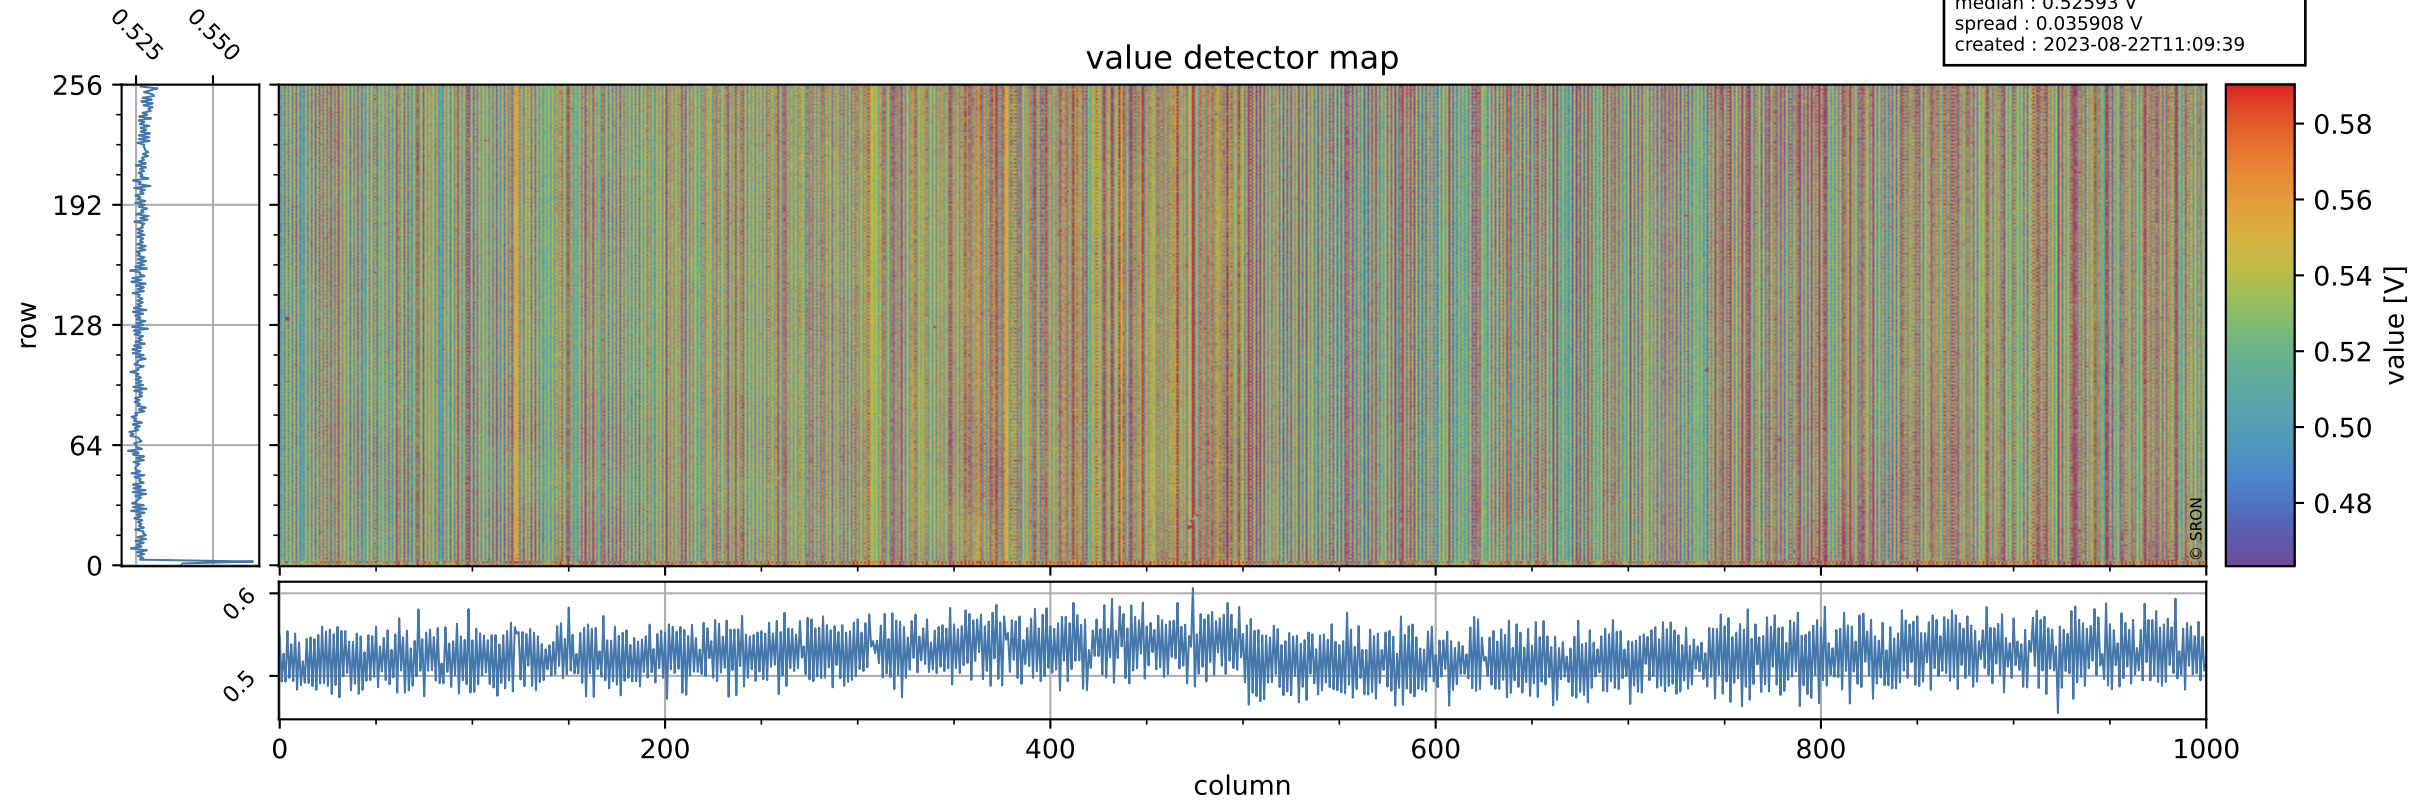

Tropomi SWIR offset (beta nominal)

orbits : 20 in [17002, 17047]
coverage : 2021-01-23 / 2021-01-26
median : 0.52593 V
spread : 0.035908 V
created : 2023-08-22T11:09:39

value detector map

Tropomi SWIR offset (beta nominal)

orbits : 20 in [17002, 17047]
coverage : 2021-01-23 / 2021-01-26
median : 27.804 μV
spread : 14.229 μV
created : 2023-08-22T11:09:39

Tropomi SWIR offset (beta nominal)

orbits : 20 in [17002, 17047]
coverage : 2021-01-23 / 2021-01-26
median : -0.082907 mV
spread : 0.38922 mV
created : 2023-08-22T11:09:39

value compared with SWIR offset CKD

Tropomi SWIR offset (beta nominal) ground-tracks of Sentinel-5P

orbits : 20 in [17002, 17047]
coverage : 2021-01-23 / 2021-01-26
created : 2023-08-22T11:09:39

Tropomi SWIR offset (beta nominal)

orbits : [1867, 17047]
coverage : 2018-02-20 / 2021-01-26
created : 2023-08-22T11:09:40

trend of detector median & temperatures