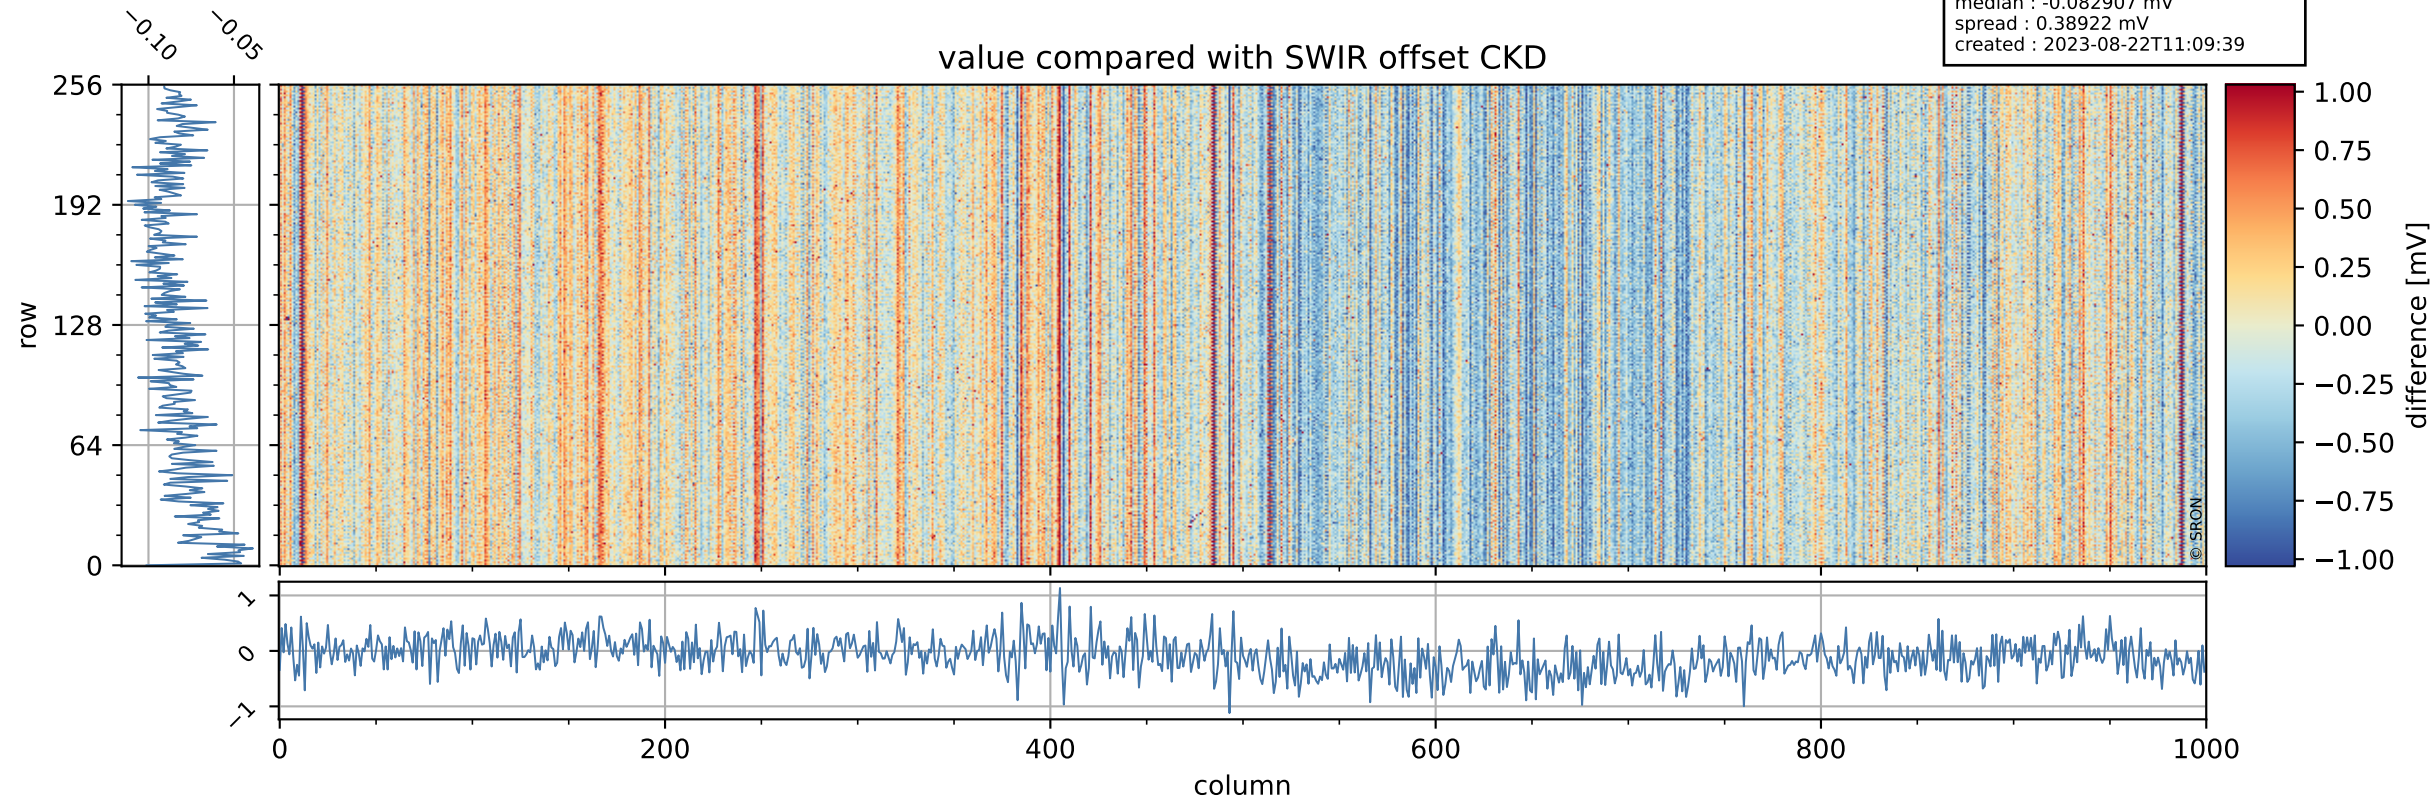

Tropomi SWIR offset (beta nominal)

orbits : 20 in [17002, 17047]
coverage : 2021-01-23 / 2021-01-26
median : 0.52593 V
spread : 0.035908 V
created : 2023-08-22T11:09:39

value detector map

Tropomi SWIR offset (beta nominal)

orbits : 20 in [17002, 17047]
coverage : 2021-01-23 / 2021-01-26
median : 27.804 μV
spread : 14.229 μV
created : 2023-08-22T11:09:39

Tropomi SWIR offset (beta nominal)

orbits : 20 in [17002, 17047]
coverage : 2021-01-23 / 2021-01-26
median : -0.082907 mV
spread : 0.38922 mV
created : 2023-08-22T11:09:39

value compared with SWIR offset CKD

Tropomi SWIR offset (beta nominal) ground-tracks of Sentinel-5P

orbits : 20 in [17002, 17047]
coverage : 2021-01-23 / 2021-01-26
created : 2023-08-22T11:09:39

Tropomi SWIR offset (beta nominal)

orbits : [1867, 17047]
coverage : 2018-02-20 / 2021-01-26
created : 2023-08-22T11:09:40

trend of detector median & temperatures