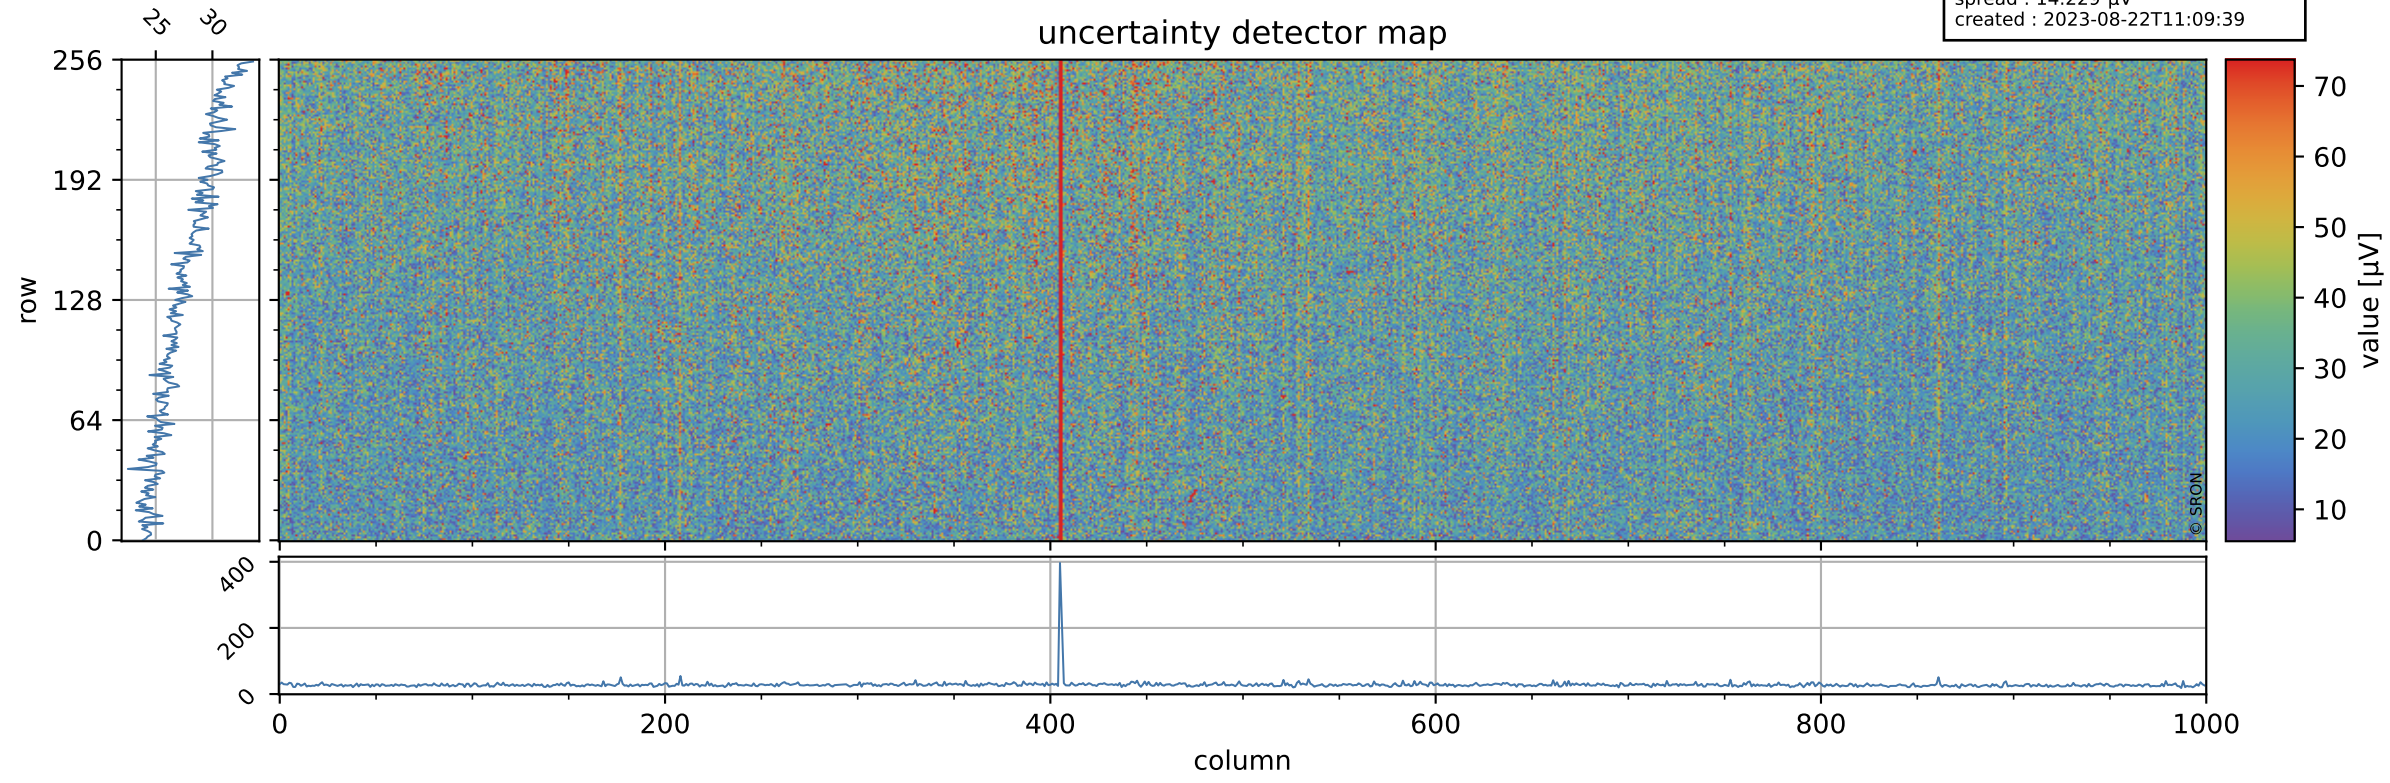

Tropomi SWIR offset (beta nominal)

orbits : 20 in [17002, 17047]
coverage : 2021-01-23 / 2021-01-26
median : 0.52593 V
spread : 0.035908 V
created : 2023-08-22T11:09:39

value detector map

Tropomi SWIR offset (beta nominal)

orbits : 20 in [17002, 17047]
coverage : 2021-01-23 / 2021-01-26
median : 27.804 μV
spread : 14.229 μV
created : 2023-08-22T11:09:39

Tropomi SWIR offset (beta nominal)

orbits : 20 in [17002, 17047]
coverage : 2021-01-23 / 2021-01-26
median : -0.082907 mV
spread : 0.38922 mV
created : 2023-08-22T11:09:39

value compared with SWIR offset CKD

Tropomi SWIR offset (beta nominal) ground-tracks of Sentinel-5P

orbits : 20 in [17002, 17047]
coverage : 2021-01-23 / 2021-01-26
created : 2023-08-22T11:09:39

Tropomi SWIR offset (beta nominal)

orbits : [1867, 17047]
coverage : 2018-02-20 / 2021-01-26
created : 2023-08-22T11:09:40

trend of detector median & temperatures