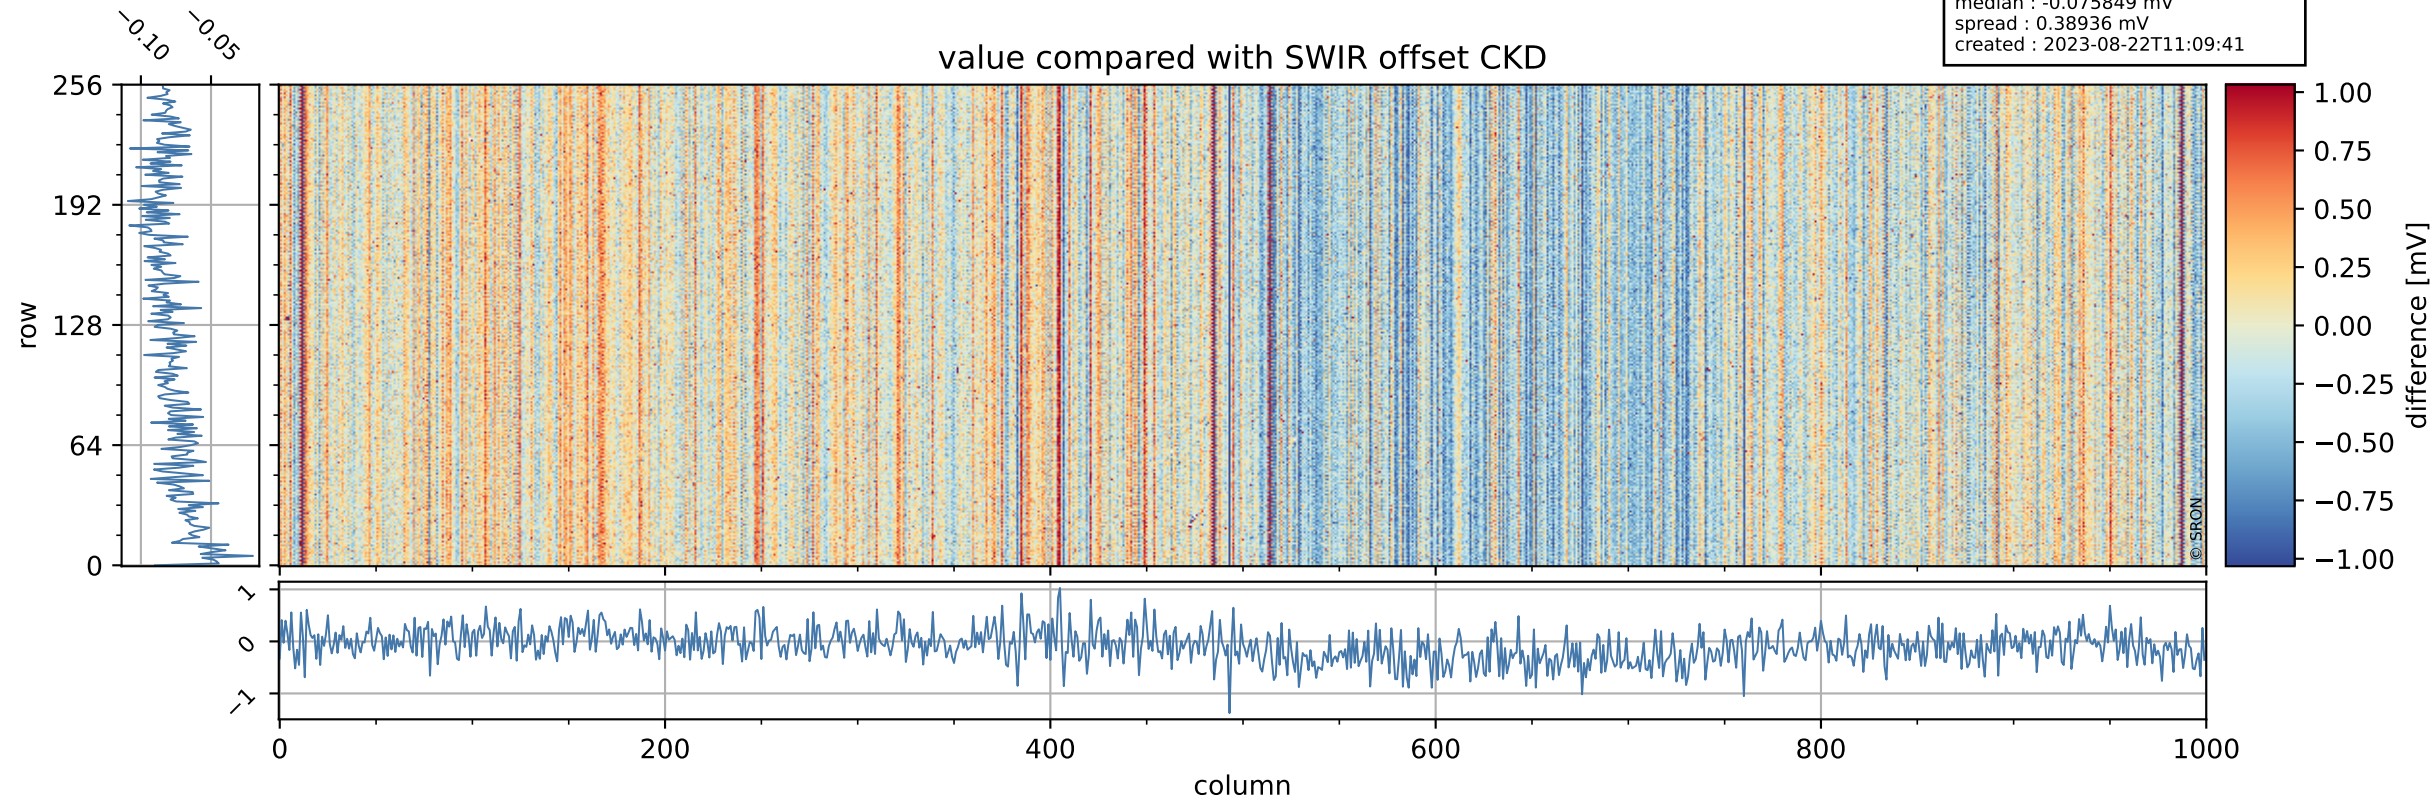

## value detector map

# Tropomi SWIR offset (beta nominal)

orbits : 18 in [17047, 17092]  
coverage : 2021-01-27 / 2021-01-30  
median : 28.887  $\mu\text{V}$   
spread : 14.588  $\mu\text{V}$   
created : 2023-08-22T11:09:41

# Tropomi SWIR offset (beta nominal)

orbits : 18 in [17047, 17092]  
coverage : 2021-01-27 / 2021-01-30  
median : -0.075849 mV  
spread : 0.38936 mV  
created : 2023-08-22T11:09:41

value compared with SWIR offset CKD

# Tropomi SWIR offset (beta nominal) ground-tracks of Sentinel-5P

orbits : 18 in [17047, 17092]  
coverage : 2021-01-27 / 2021-01-30  
created : 2023-08-22T11:09:41