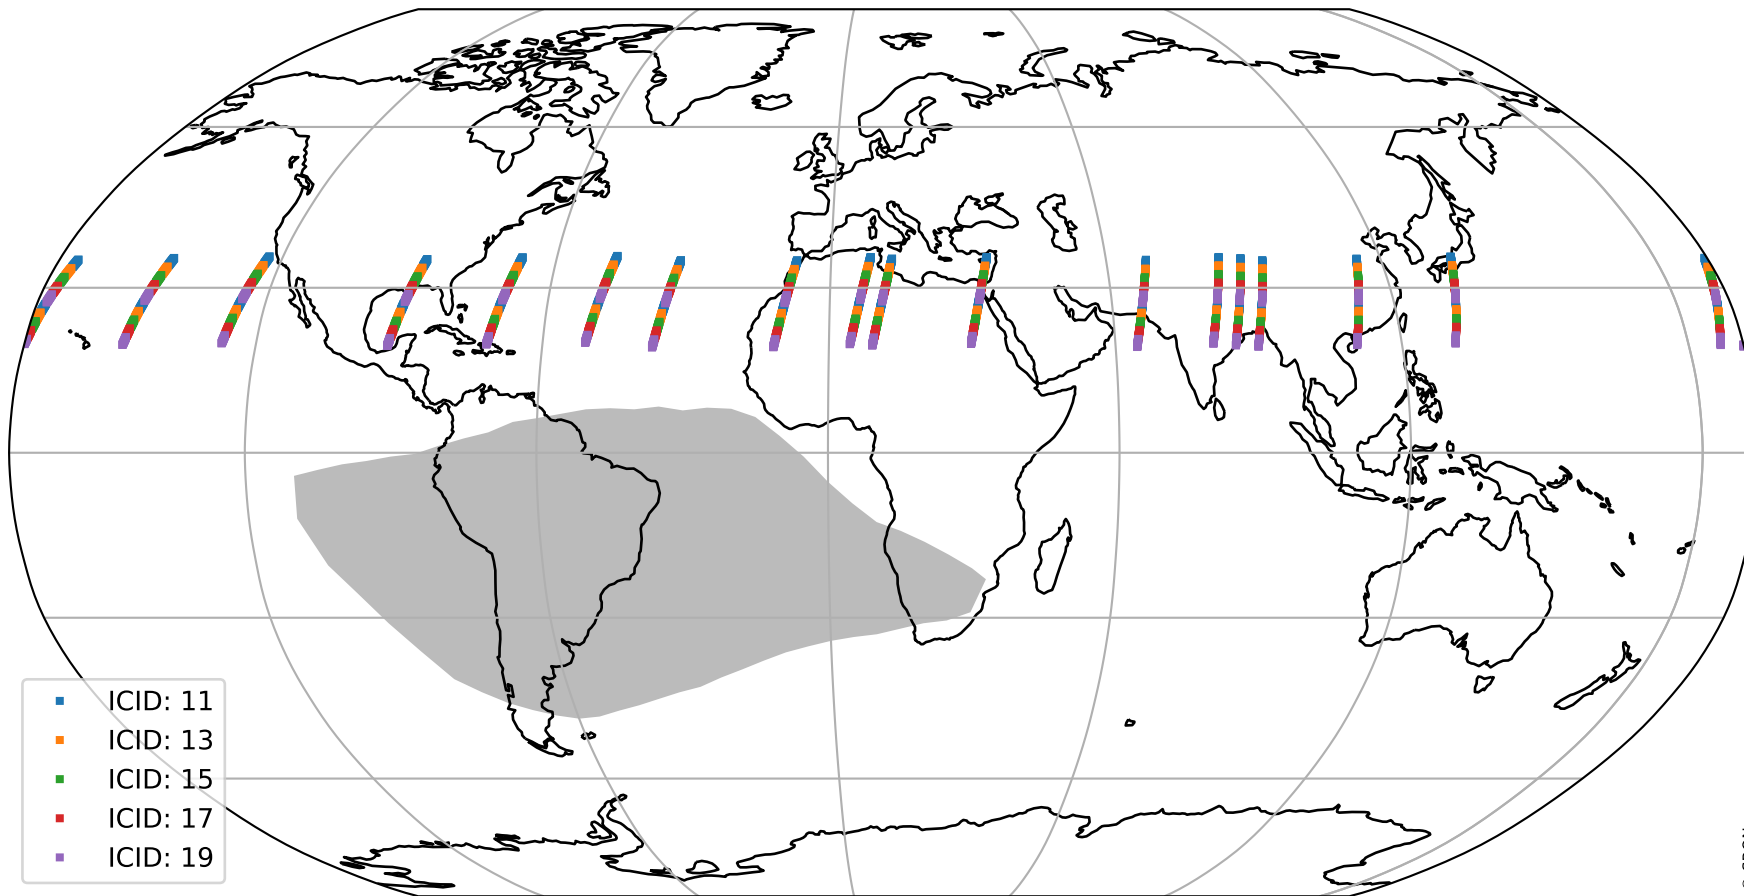

# Tropomi SWIR offset (beta nominal)

orbits : 18 in [17047, 17092]  
coverage : 2021-01-27 / 2021-01-30  
median : 28.887  $\mu\text{V}$   
spread : 14.588  $\mu\text{V}$   
created : 2023-08-22T11:09:41

# Tropomi SWIR offset (beta nominal)

orbits : 18 in [17047, 17092]  
coverage : 2021-01-27 / 2021-01-30  
median : -0.075849 mV  
spread : 0.38936 mV  
created : 2023-08-22T11:09:41

value compared with SWIR offset CKD

# Tropomi SWIR offset (beta nominal) ground-tracks of Sentinel-5P

orbits : 18 in [17047, 17092]  
coverage : 2021-01-27 / 2021-01-30  
created : 2023-08-22T11:09:41

# Tropomi SWIR offset (beta nominal)

orbits : [1867, 17092]  
coverage : 2018-02-20 / 2021-01-30  
created : 2023-08-22T11:09:42