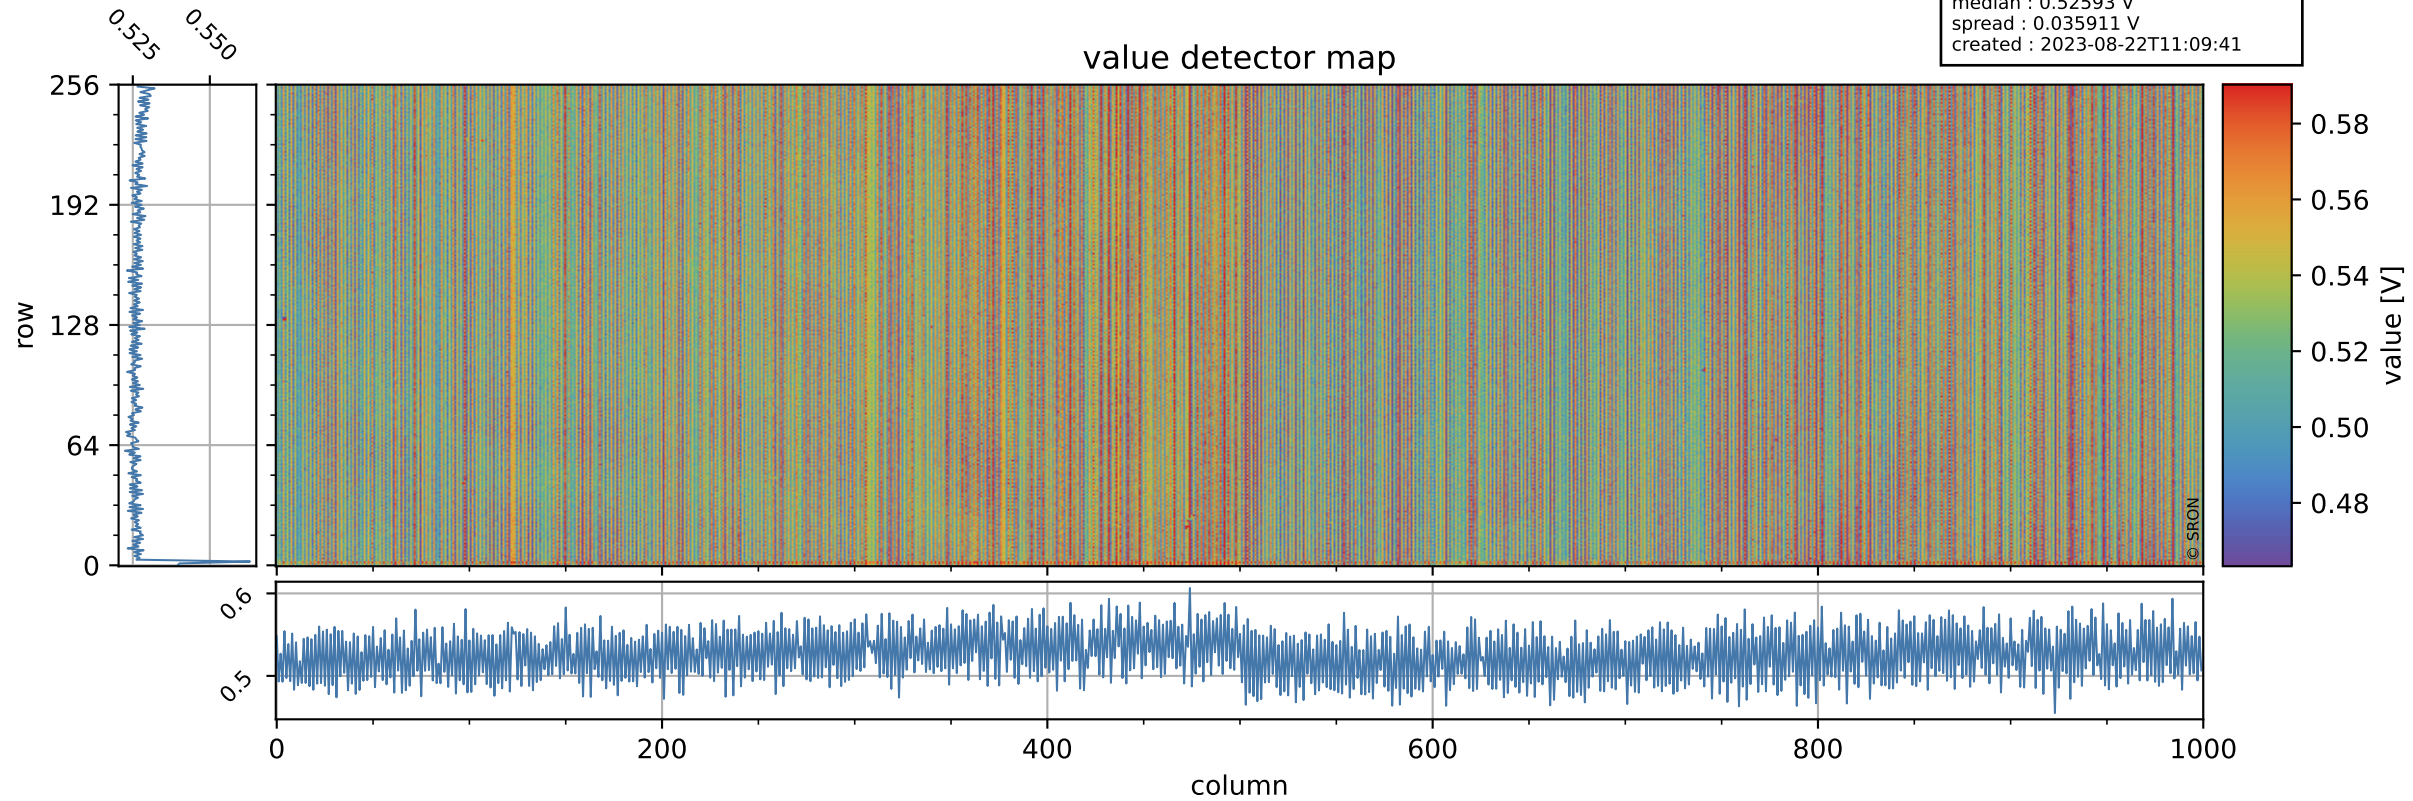

# Tropomi SWIR offset (beta nominal)

orbits : 18 in [17047, 17092]  
coverage : 2021-01-27 / 2021-01-30  
median : 0.52593 V  
spread : 0.035911 V  
created : 2023-08-22T11:09:41

## value detector map

# Tropomi SWIR offset (beta nominal)

orbits : 18 in [17047, 17092]  
coverage : 2021-01-27 / 2021-01-30  
median : 28.887  $\mu\text{V}$   
spread : 14.588  $\mu\text{V}$   
created : 2023-08-22T11:09:41

# Tropomi SWIR offset (beta nominal) ground-tracks of Sentinel-5P

orbits : 18 in [17047, 17092]  
coverage : 2021-01-27 / 2021-01-30  
created : 2023-08-22T11:09:41