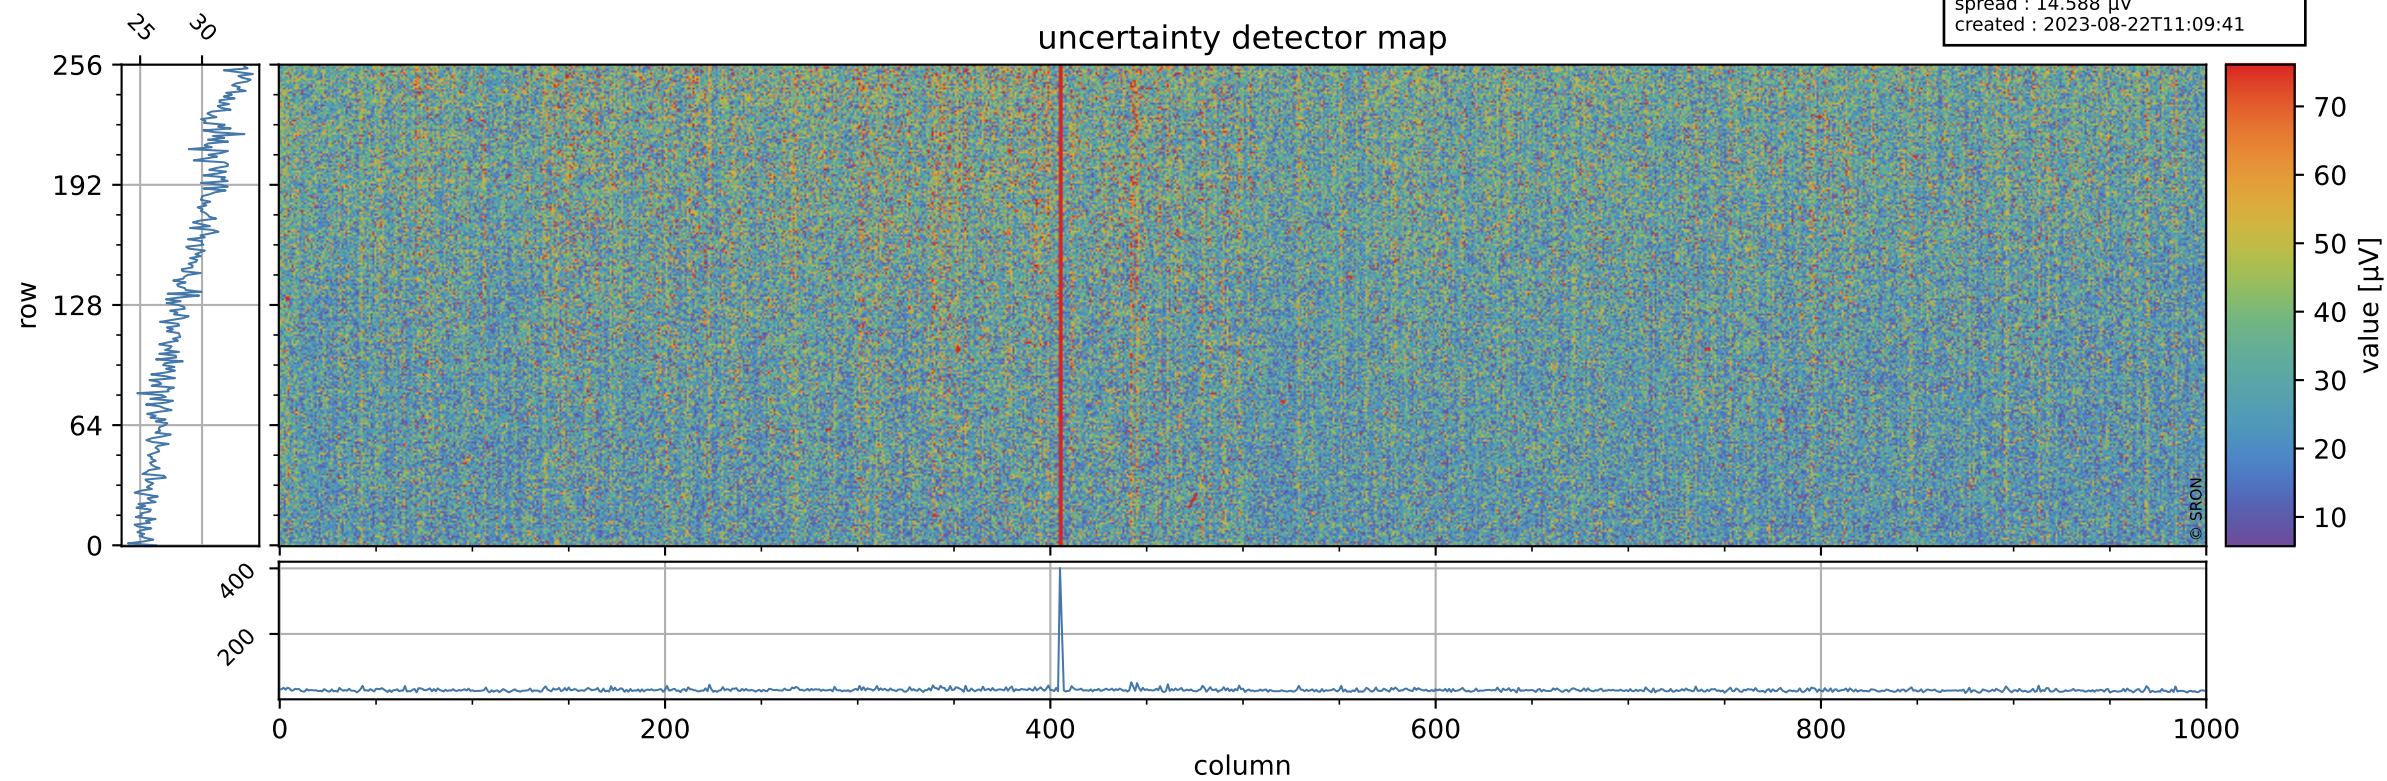

# Tropomi SWIR offset (beta nominal)

orbits : 18 in [17047, 17092]  
coverage : 2021-01-27 / 2021-01-30  
median : 0.52593 V  
spread : 0.035911 V  
created : 2023-08-22T11:09:41

## value detector map

# Tropomi SWIR offset (beta nominal)

orbits : 18 in [17047, 17092]  
coverage : 2021-01-27 / 2021-01-30  
median : 28.887  $\mu\text{V}$   
spread : 14.588  $\mu\text{V}$   
created : 2023-08-22T11:09:41

# Tropomi SWIR offset (beta nominal) ground-tracks of Sentinel-5P

orbits : 18 in [17047, 17092]  
coverage : 2021-01-27 / 2021-01-30  
created : 2023-08-22T11:09:41