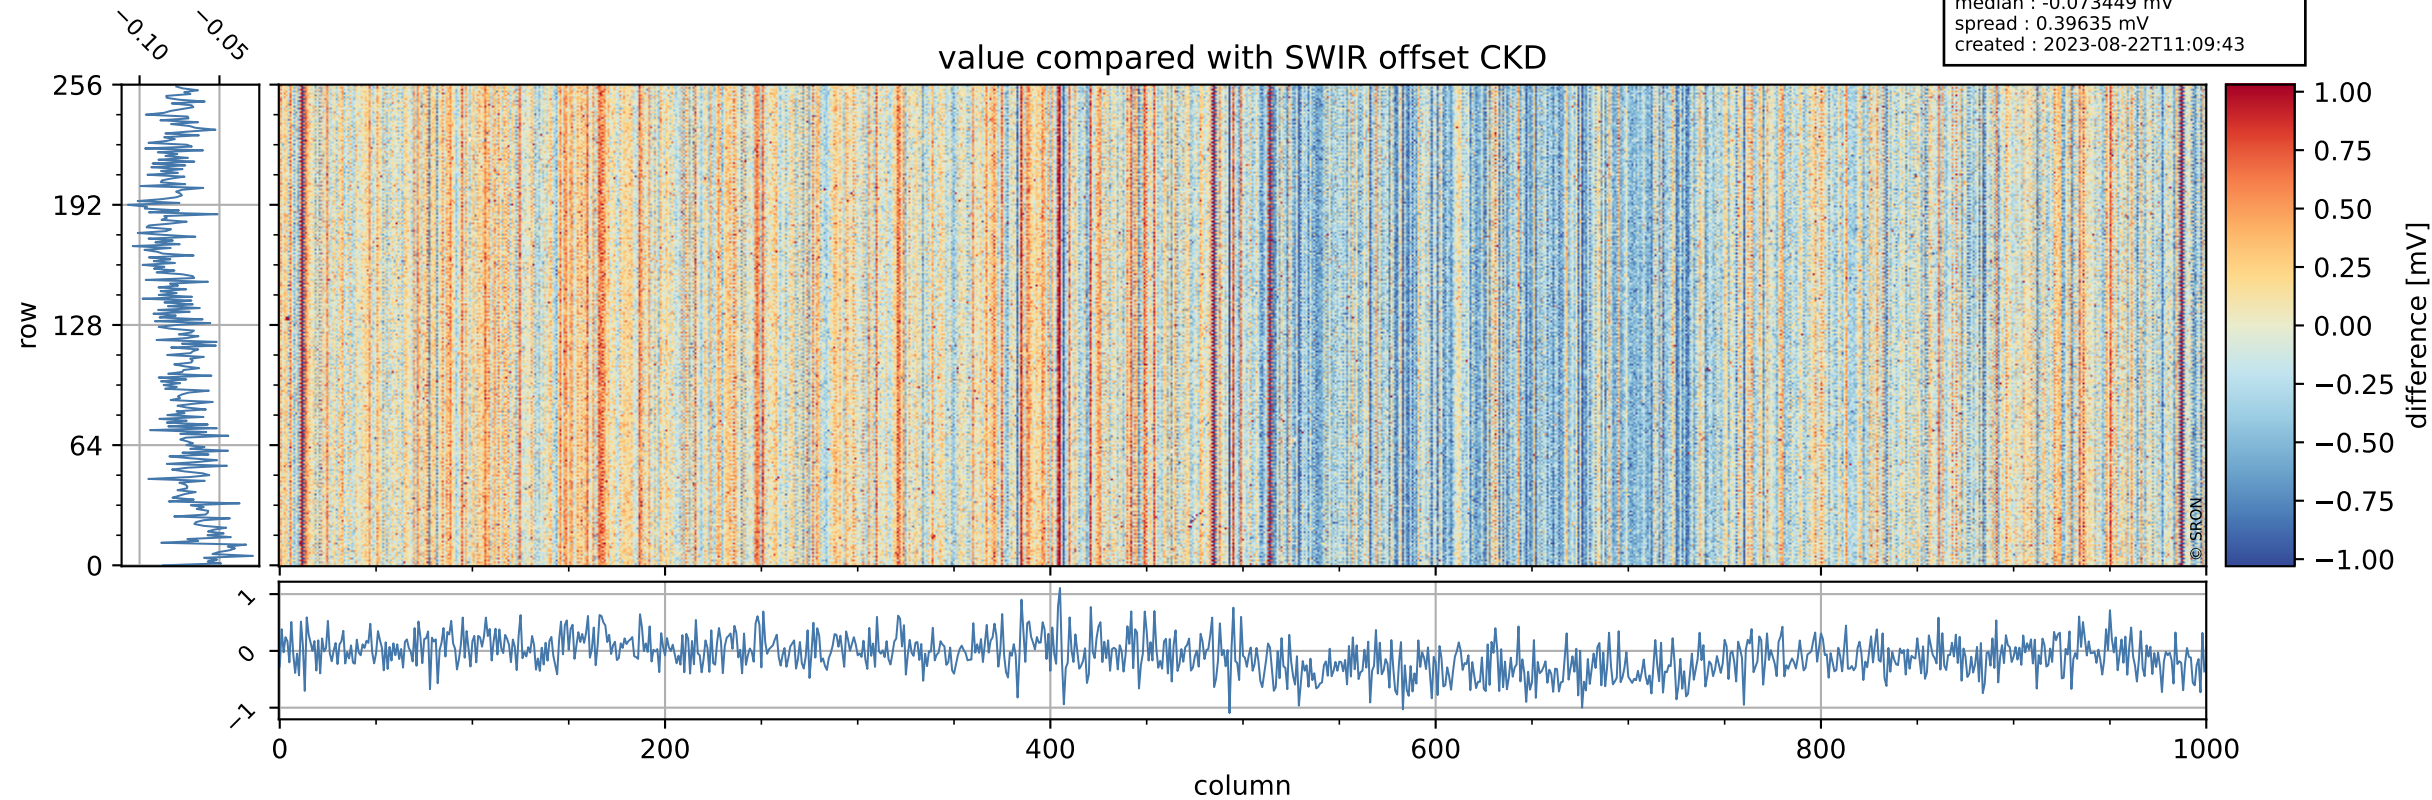

Tropomi SWIR offset (beta nominal)

orbits : 20 in [17092, 17137]
coverage : 2021-01-30 / 2021-02-02
median : 0.52594 V
spread : 0.035912 V
created : 2023-08-22T11:09:43

value detector map

Tropomi SWIR offset (beta nominal)

orbits : 20 in [17092, 17137]
coverage : 2021-01-30 / 2021-02-02
median : 26.814 μV
spread : 13.743 μV
created : 2023-08-22T11:09:43

Tropomi SWIR offset (beta nominal)

orbits : 20 in [17092, 17137]
coverage : 2021-01-30 / 2021-02-02
median : -0.073449 mV
spread : 0.39635 mV
created : 2023-08-22T11:09:43

value compared with SWIR offset CKD

Tropomi SWIR offset (beta nominal) ground-tracks of Sentinel-5P

orbits : 20 in [17092, 17137]
coverage : 2021-01-30 / 2021-02-02
created : 2023-08-22T11:09:44

Tropomi SWIR offset (beta nominal)

orbits : [1867, 17137]
coverage : 2018-02-20 / 2021-02-02
created : 2023-08-22T11:09:44

trend of detector median & temperatures