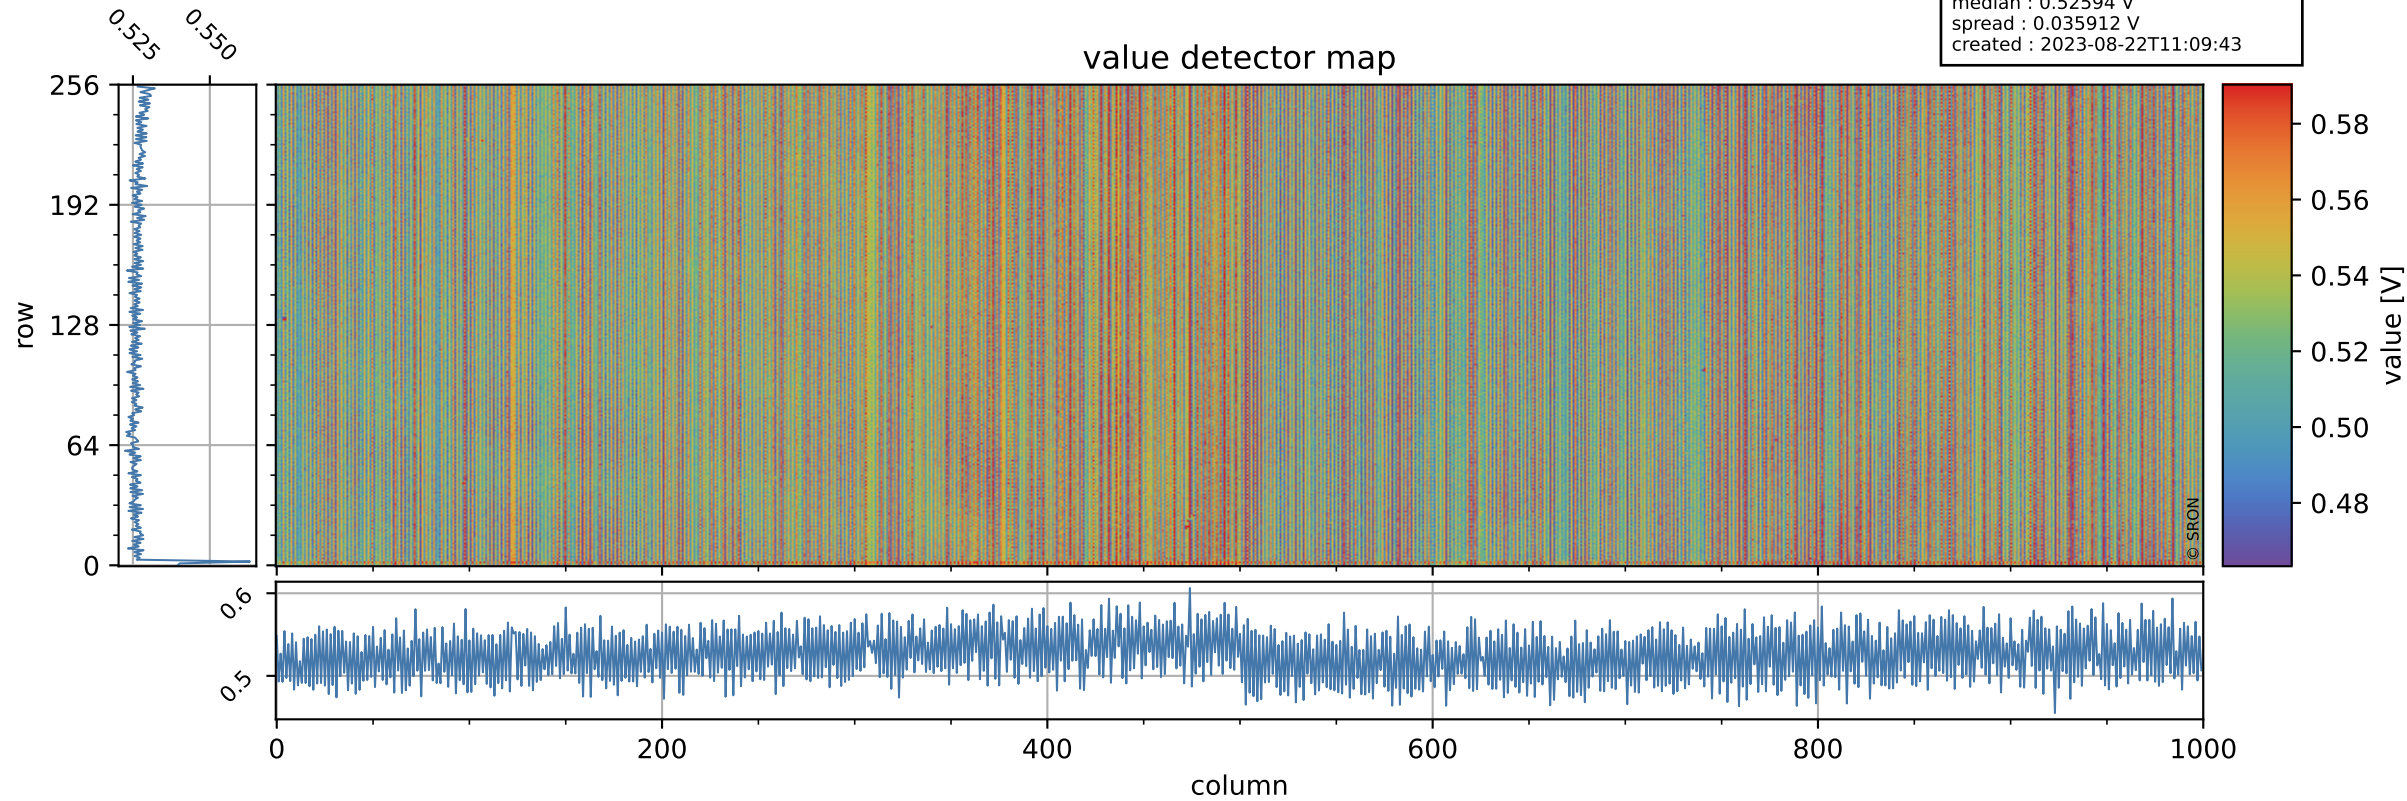

Tropomi SWIR offset (beta nominal)

orbits : 20 in [17092, 17137]
coverage : 2021-01-30 / 2021-02-02
median : 0.52594 V
spread : 0.035912 V
created : 2023-08-22T11:09:43

value detector map

Tropomi SWIR offset (beta nominal)

orbits : 20 in [17092, 17137]
coverage : 2021-01-30 / 2021-02-02
median : 26.814 μV
spread : 13.743 μV
created : 2023-08-22T11:09:43

Tropomi SWIR offset (beta nominal)

orbits : 20 in [17092, 17137]
coverage : 2021-01-30 / 2021-02-02
median : -0.073449 mV
spread : 0.39635 mV
created : 2023-08-22T11:09:43

value compared with SWIR offset CKD

Tropomi SWIR offset (beta nominal) ground-tracks of Sentinel-5P

orbits : 20 in [17092, 17137]
coverage : 2021-01-30 / 2021-02-02
created : 2023-08-22T11:09:44

Tropomi SWIR offset (beta nominal)

orbits : [1867, 17137]
coverage : 2018-02-20 / 2021-02-02
created : 2023-08-22T11:09:44

trend of detector median & temperatures