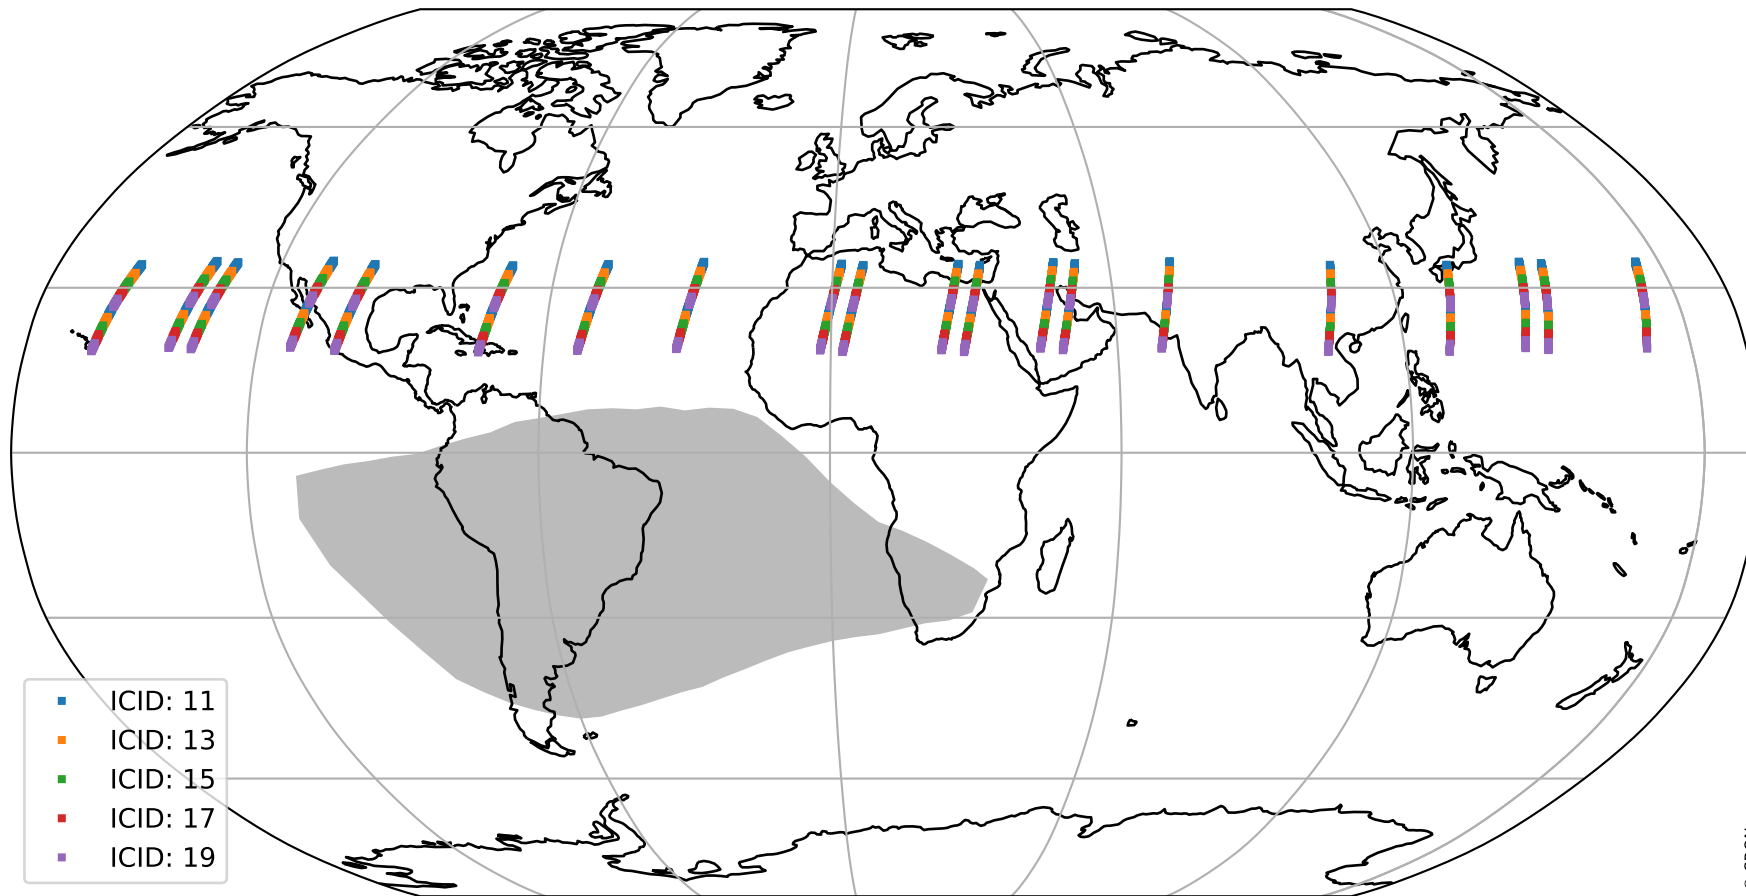

Tropomi SWIR offset (beta nominal)

orbits : 20 in [17092, 17137]
coverage : 2021-01-30 / 2021-02-02
median : 0.52594 V
spread : 0.035912 V
created : 2023-08-22T11:09:43

value detector map

Tropomi SWIR offset (beta nominal)

orbits : 20 in [17092, 17137]
coverage : 2021-01-30 / 2021-02-02
median : 26.814 μV
spread : 13.743 μV
created : 2023-08-22T11:09:43

Tropomi SWIR offset (beta nominal)

orbits : 20 in [17092, 17137]
coverage : 2021-01-30 / 2021-02-02
median : -0.073449 mV
spread : 0.39635 mV
created : 2023-08-22T11:09:43

value compared with SWIR offset CKD

Tropomi SWIR offset (beta nominal) ground-tracks of Sentinel-5P

orbits : 20 in [17092, 17137]
coverage : 2021-01-30 / 2021-02-02
created : 2023-08-22T11:09:44

Tropomi SWIR offset (beta nominal)

orbits : [1867, 17137]
coverage : 2018-02-20 / 2021-02-02
created : 2023-08-22T11:09:44

trend of detector median & temperatures