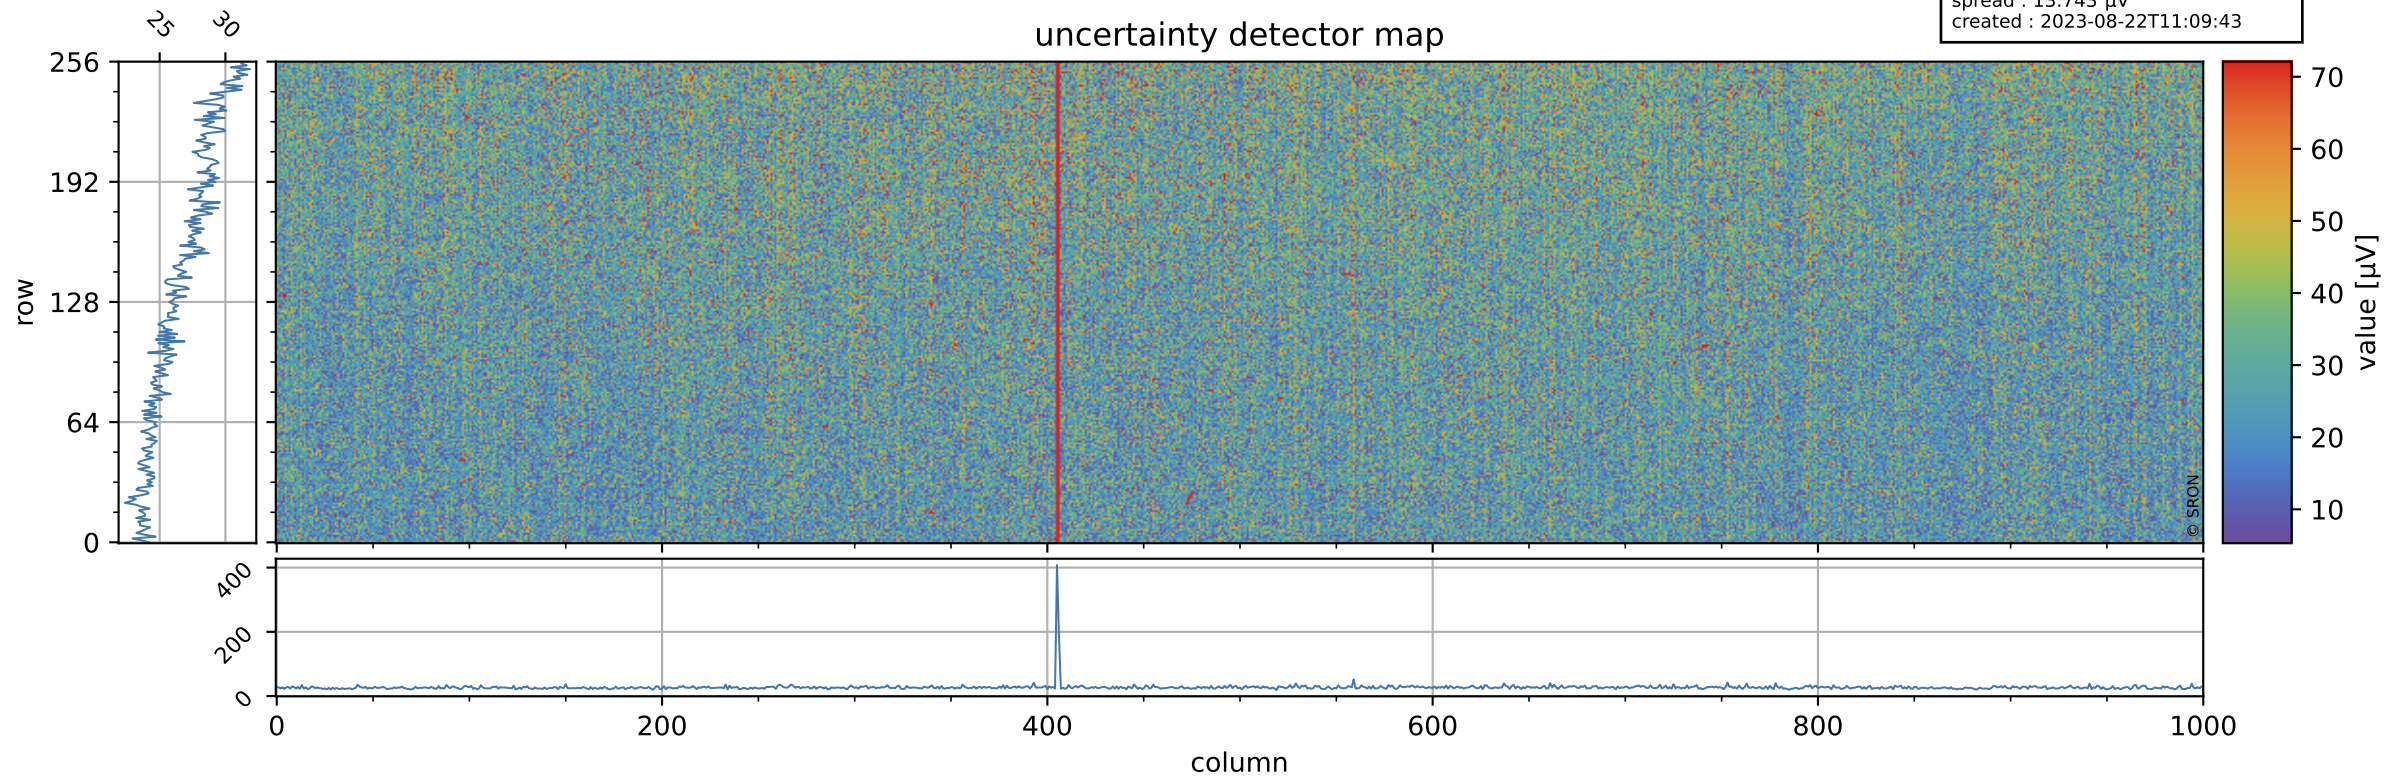

Tropomi SWIR offset (beta nominal)

orbits : 20 in [17092, 17137]
coverage : 2021-01-30 / 2021-02-02
median : 0.52594 V
spread : 0.035912 V
created : 2023-08-22T11:09:43

value detector map

Tropomi SWIR offset (beta nominal)

orbits : 20 in [17092, 17137]
coverage : 2021-01-30 / 2021-02-02
median : 26.814 μV
spread : 13.743 μV
created : 2023-08-22T11:09:43

Tropomi SWIR offset (beta nominal)

orbits : 20 in [17092, 17137]
coverage : 2021-01-30 / 2021-02-02
median : -0.073449 mV
spread : 0.39635 mV
created : 2023-08-22T11:09:43

value compared with SWIR offset CKD

Tropomi SWIR offset (beta nominal) ground-tracks of Sentinel-5P

orbits : 20 in [17092, 17137]
coverage : 2021-01-30 / 2021-02-02
created : 2023-08-22T11:09:44

Tropomi SWIR offset (beta nominal)

orbits : [1867, 17137]
coverage : 2018-02-20 / 2021-02-02
created : 2023-08-22T11:09:44

trend of detector median & temperatures