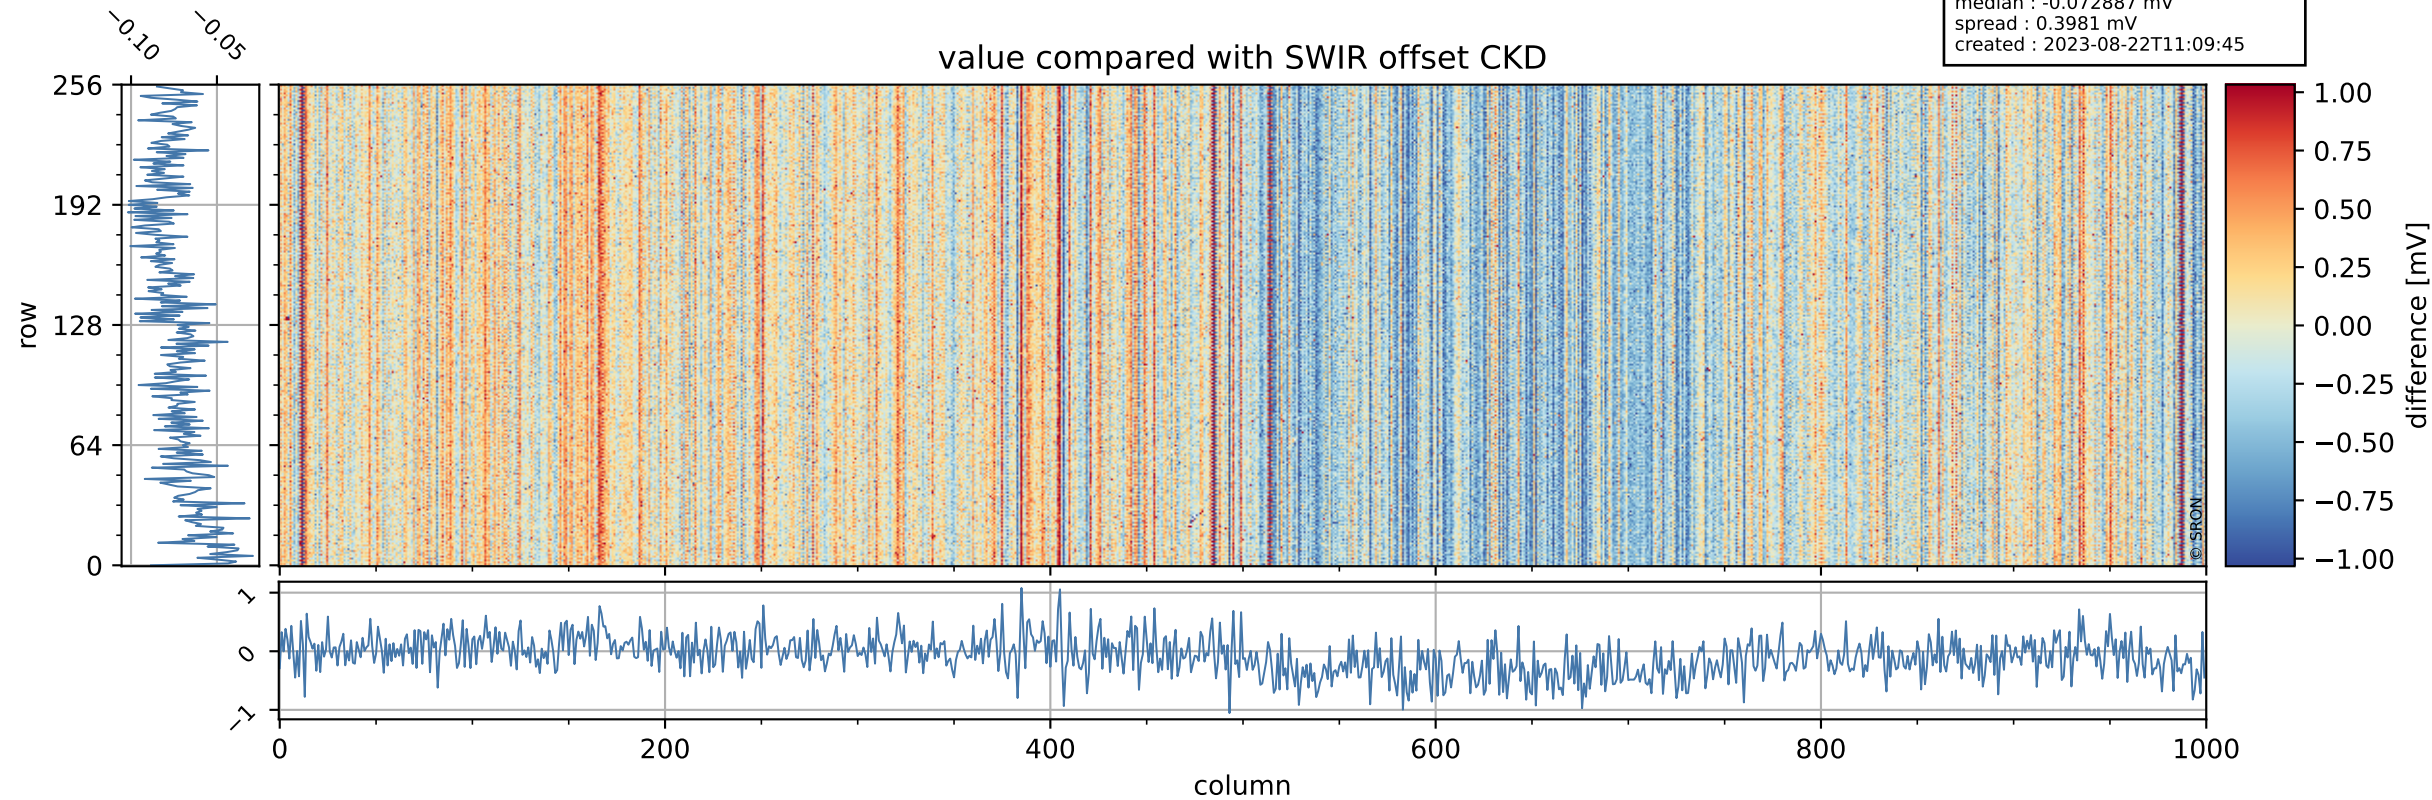

## value detector map

# Tropomi SWIR offset (beta nominal)

orbits : 19 in [17137, 17182]  
coverage : 2021-02-02 / 2021-02-05  
median : 28.082  $\mu\text{V}$   
spread : 14.325  $\mu\text{V}$   
created : 2023-08-22T11:09:45

# Tropomi SWIR offset (beta nominal)

orbits : 19 in [17137, 17182]  
coverage : 2021-02-02 / 2021-02-05  
median : -0.072887 mV  
spread : 0.3981 mV  
created : 2023-08-22T11:09:45

value compared with SWIR offset CKD

# Tropomi SWIR offset (beta nominal) ground-tracks of Sentinel-5P

orbits : 19 in [17137, 17182]  
coverage : 2021-02-02 / 2021-02-05  
created : 2023-08-22T11:09:46