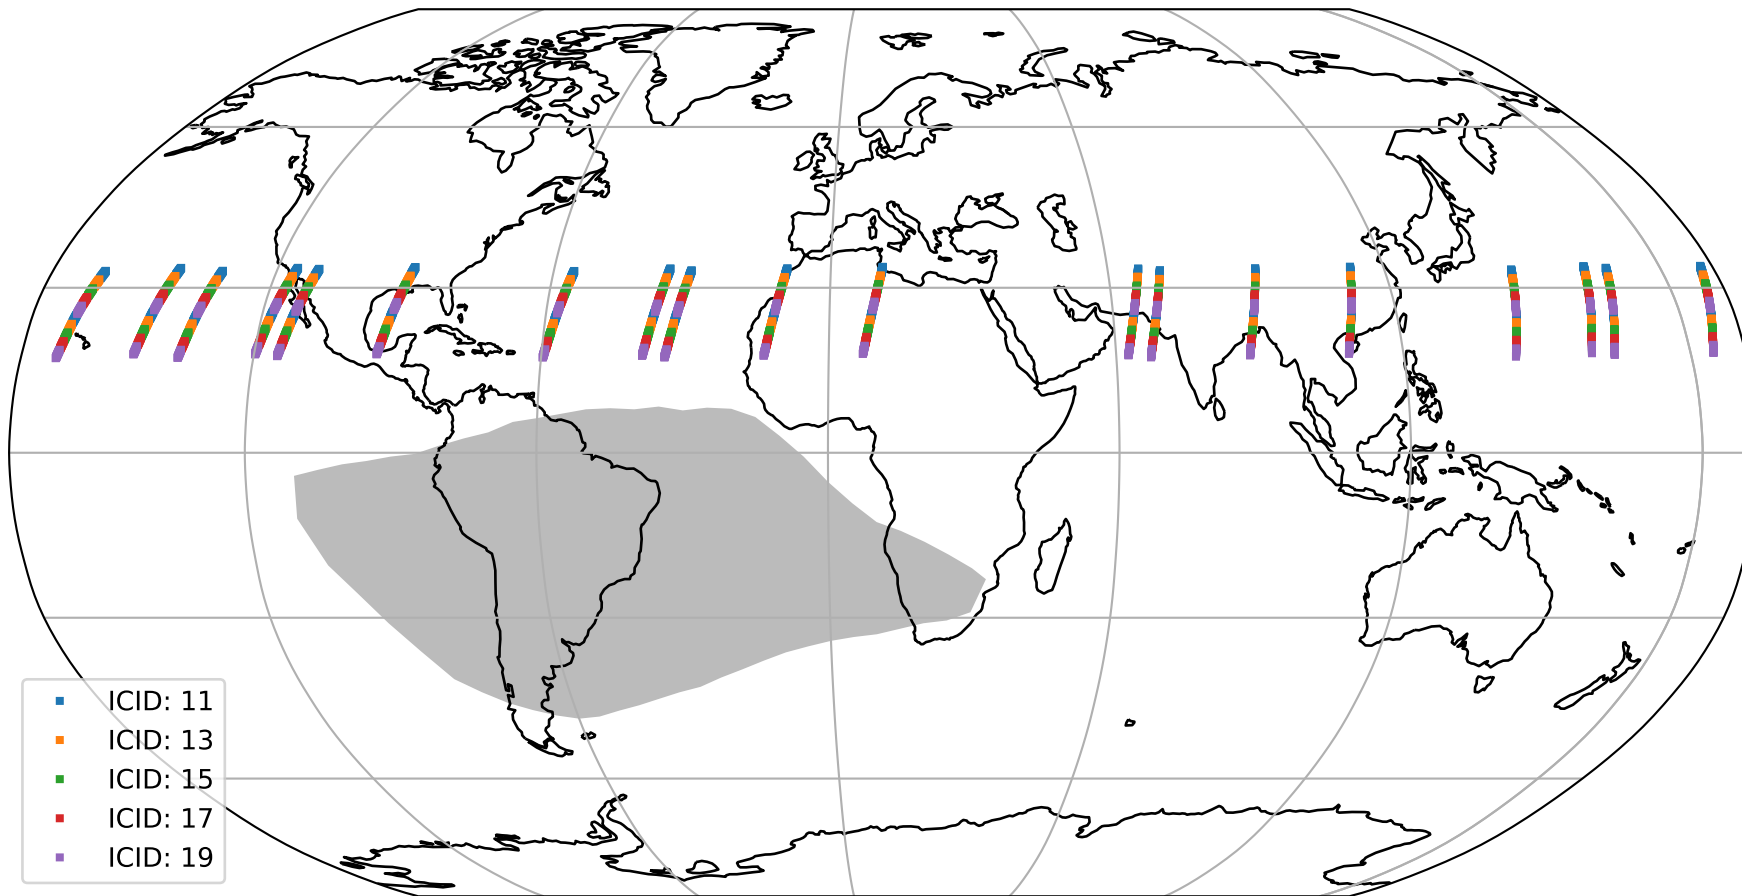

# Tropomi SWIR offset (beta nominal)

orbits : 19 in [17137, 17182]  
coverage : 2021-02-02 / 2021-02-05  
median : 28.082  $\mu\text{V}$   
spread : 14.325  $\mu\text{V}$   
created : 2023-08-22T11:09:45

# Tropomi SWIR offset (beta nominal)

orbits : 19 in [17137, 17182]  
coverage : 2021-02-02 / 2021-02-05  
median : -0.072887 mV  
spread : 0.3981 mV  
created : 2023-08-22T11:09:45

value compared with SWIR offset CKD

# Tropomi SWIR offset (beta nominal) ground-tracks of Sentinel-5P

orbits : 19 in [17137, 17182]  
coverage : 2021-02-02 / 2021-02-05  
created : 2023-08-22T11:09:46

# Tropomi SWIR offset (beta nominal)

orbits : [1867, 17182]  
coverage : 2018-02-20 / 2021-02-05  
created : 2023-08-22T11:09:46