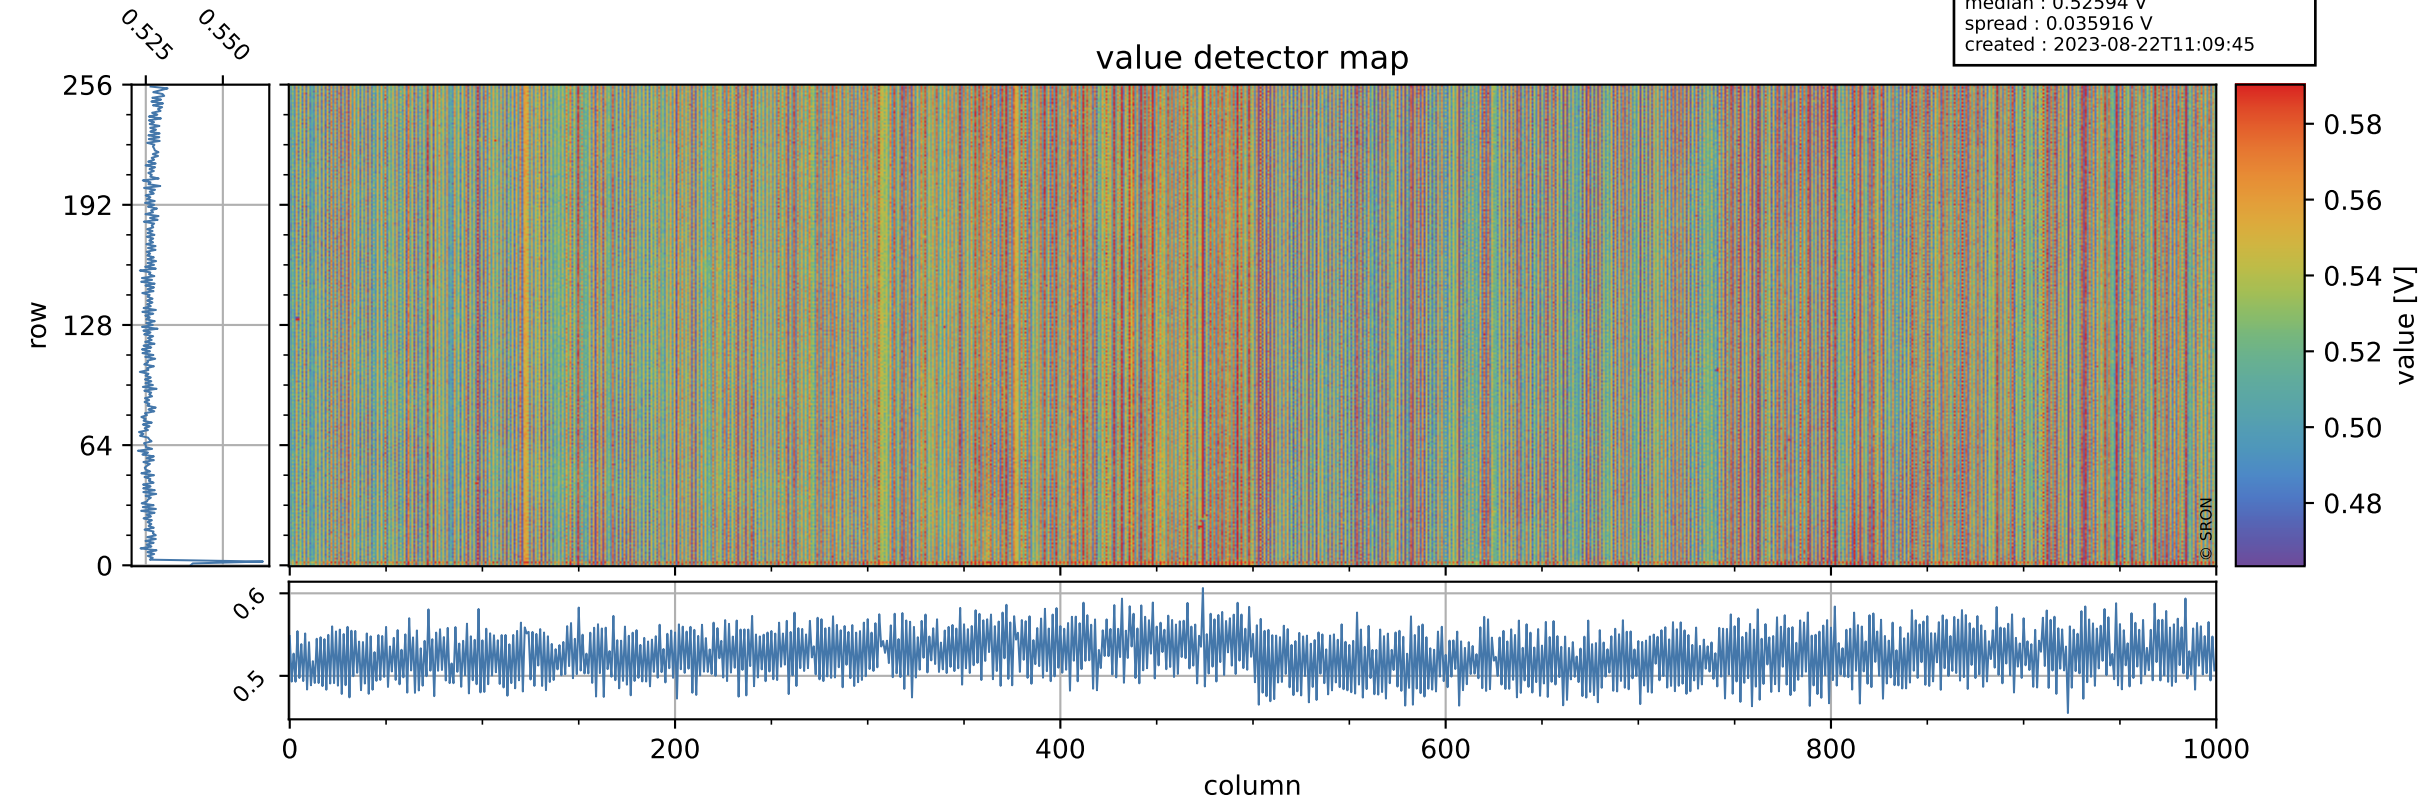

# Tropomi SWIR offset (beta nominal)

orbits : 19 in [17137, 17182]  
coverage : 2021-02-02 / 2021-02-05  
median : 0.52594 V  
spread : 0.035916 V  
created : 2023-08-22T11:09:45

## value detector map

# Tropomi SWIR offset (beta nominal)

orbits : 19 in [17137, 17182]  
coverage : 2021-02-02 / 2021-02-05  
median : 28.082  $\mu\text{V}$   
spread : 14.325  $\mu\text{V}$   
created : 2023-08-22T11:09:45

# Tropomi SWIR offset (beta nominal) ground-tracks of Sentinel-5P

orbits : 19 in [17137, 17182]  
coverage : 2021-02-02 / 2021-02-05  
created : 2023-08-22T11:09:46