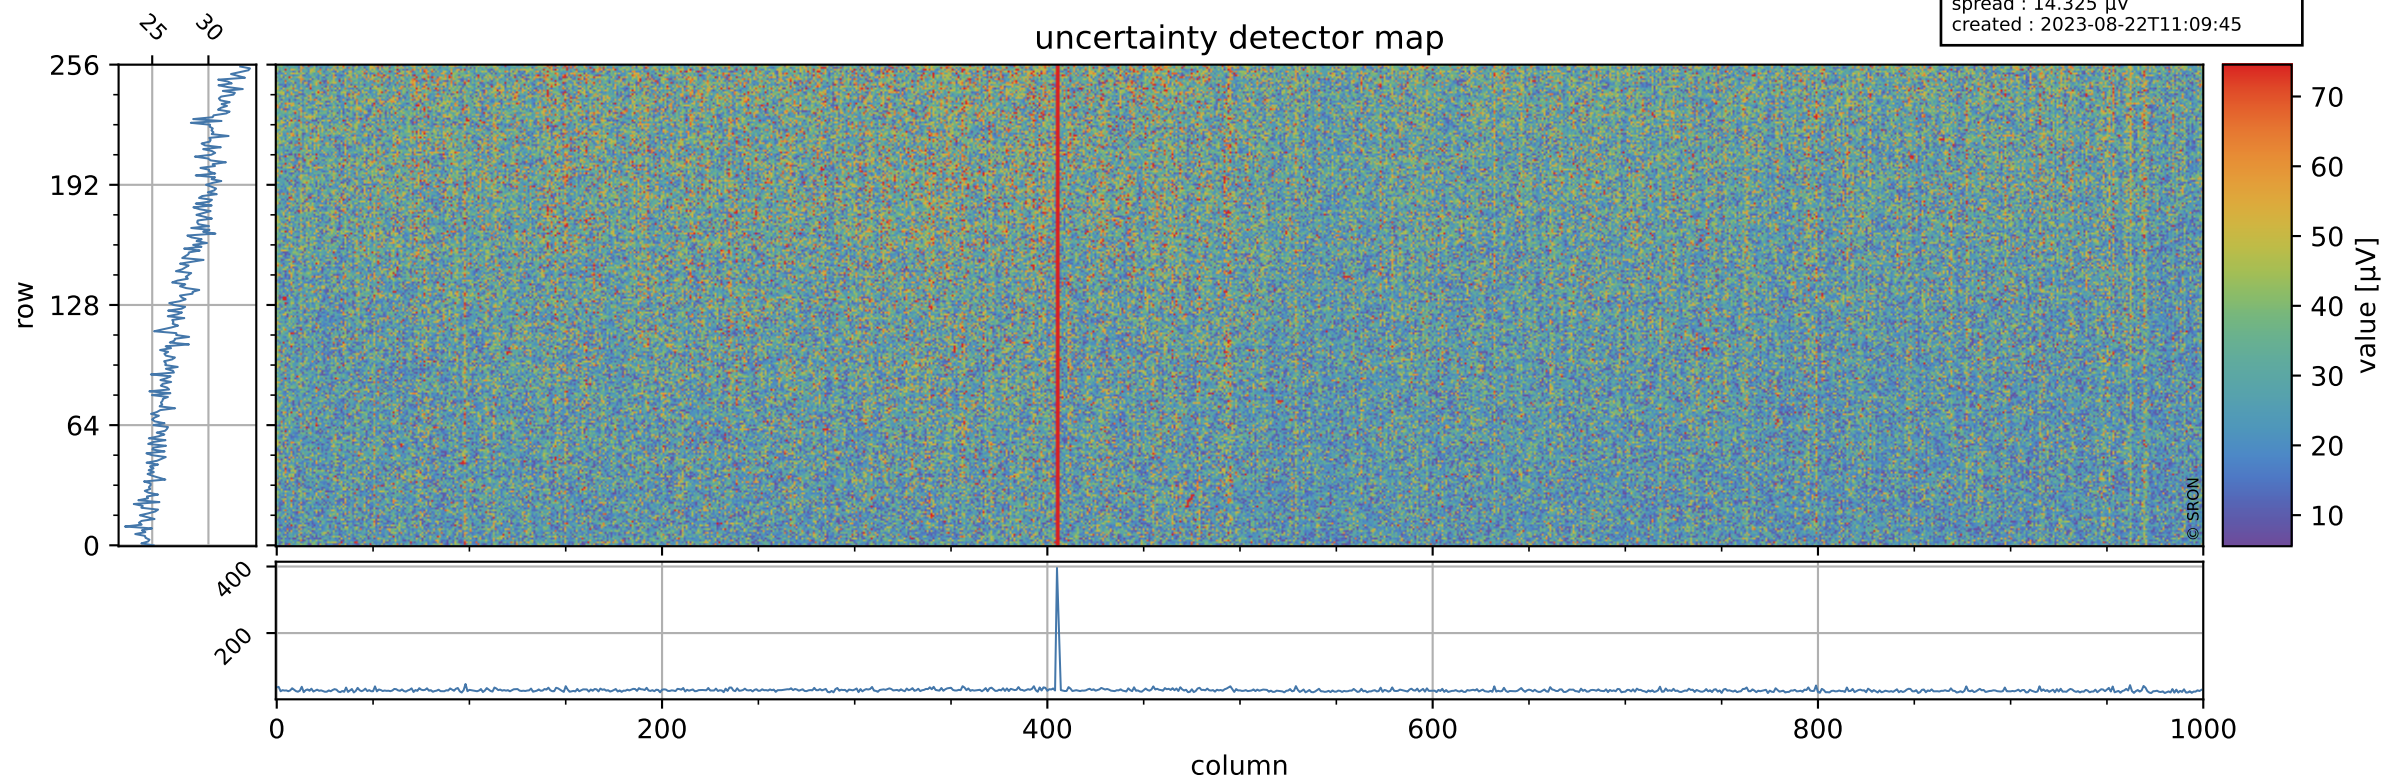

# Tropomi SWIR offset (beta nominal)

orbits : 19 in [17137, 17182]  
coverage : 2021-02-02 / 2021-02-05  
median : 0.52594 V  
spread : 0.035916 V  
created : 2023-08-22T11:09:45

## value detector map

# Tropomi SWIR offset (beta nominal)

orbits : 19 in [17137, 17182]  
coverage : 2021-02-02 / 2021-02-05  
median : 28.082  $\mu\text{V}$   
spread : 14.325  $\mu\text{V}$   
created : 2023-08-22T11:09:45

# Tropomi SWIR offset (beta nominal) ground-tracks of Sentinel-5P

orbits : 19 in [17137, 17182]  
coverage : 2021-02-02 / 2021-02-05  
created : 2023-08-22T11:09:46