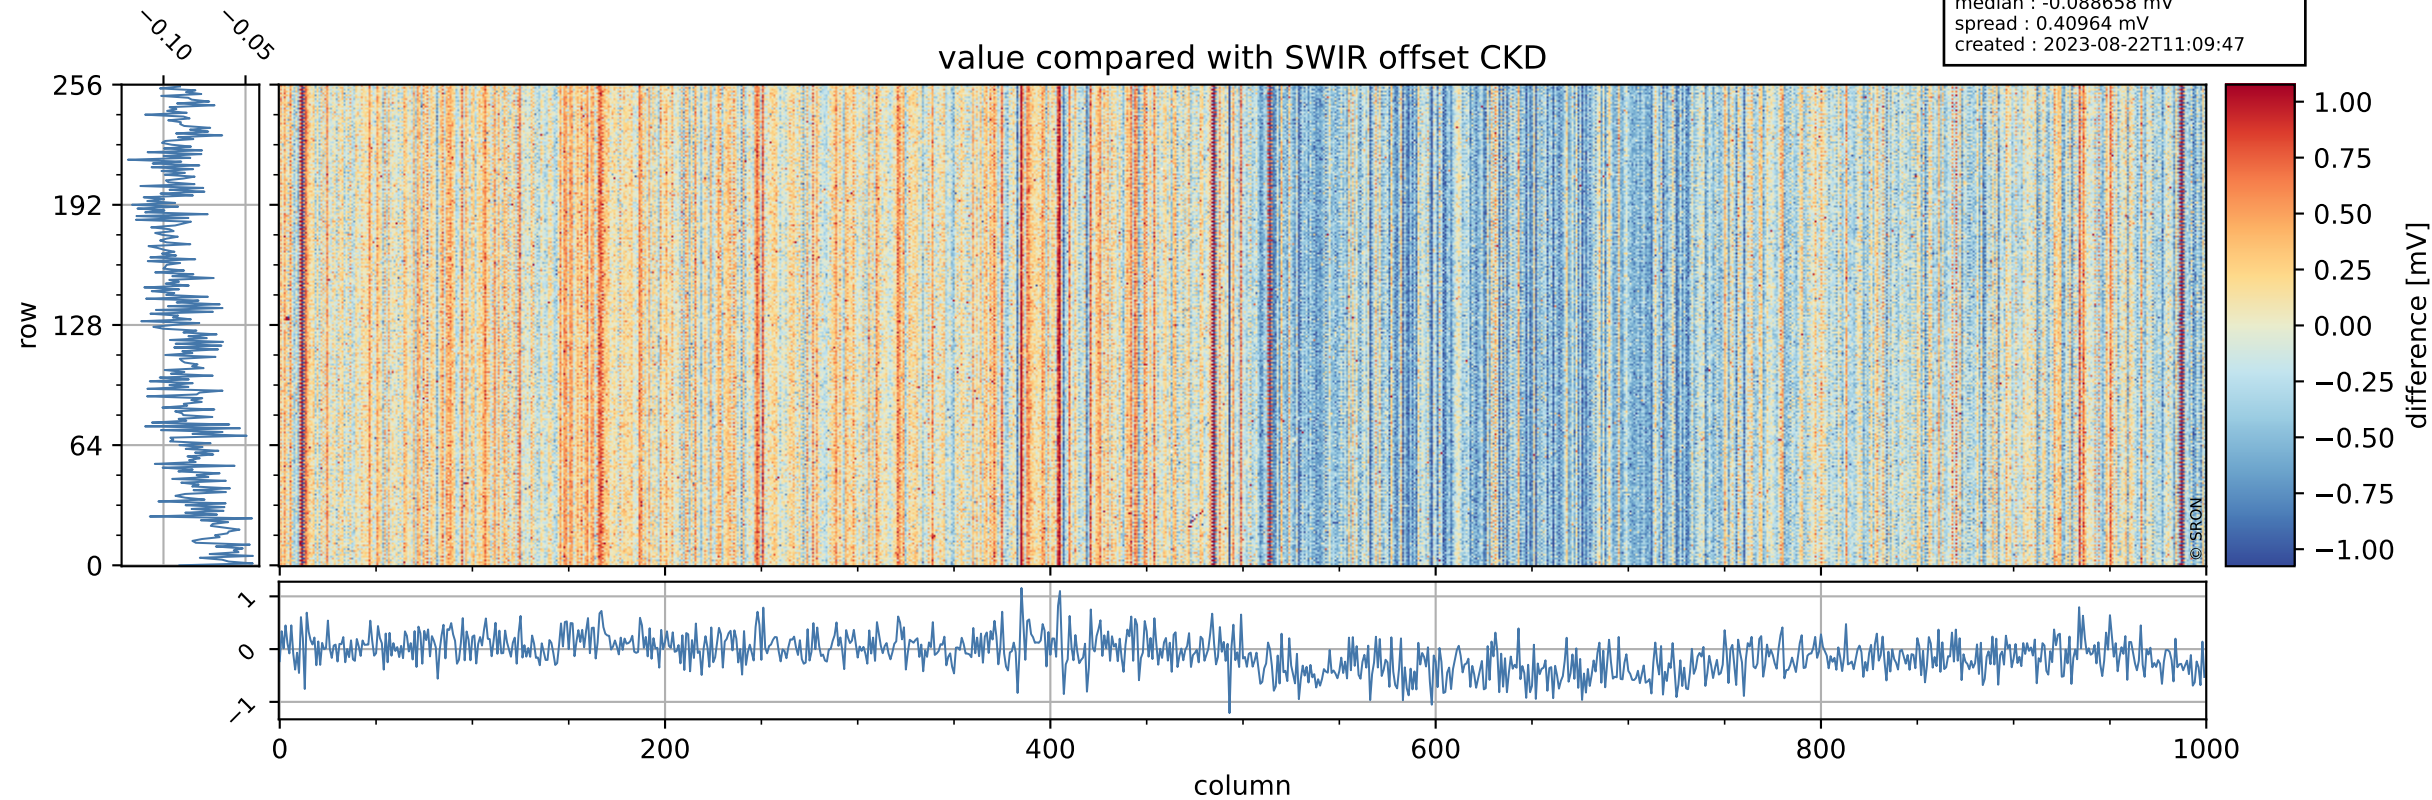

Tropomi SWIR offset (beta nominal)

orbits : 20 in [17182, 17227]
coverage : 2021-02-05 / 2021-02-08
median : 0.52592 V
spread : 0.035921 V
created : 2023-08-22T11:09:47

value detector map

Tropomi SWIR offset (beta nominal)

orbits : 20 in [17182, 17227]
coverage : 2021-02-05 / 2021-02-08
median : 26.739 μV
spread : 13.75 μV
created : 2023-08-22T11:09:47

Tropomi SWIR offset (beta nominal)

orbits : 20 in [17182, 17227]
coverage : 2021-02-05 / 2021-02-08
median : -0.088658 mV
spread : 0.40964 mV
created : 2023-08-22T11:09:47

value compared with SWIR offset CKD

Tropomi SWIR offset (beta nominal) ground-tracks of Sentinel-5P

orbits : 20 in [17182, 17227]
coverage : 2021-02-05 / 2021-02-08
created : 2023-08-22T11:09:48

Tropomi SWIR offset (beta nominal)

orbits : [1867, 17227]
coverage : 2018-02-20 / 2021-02-08
created : 2023-08-22T11:09:48

trend of detector median & temperatures