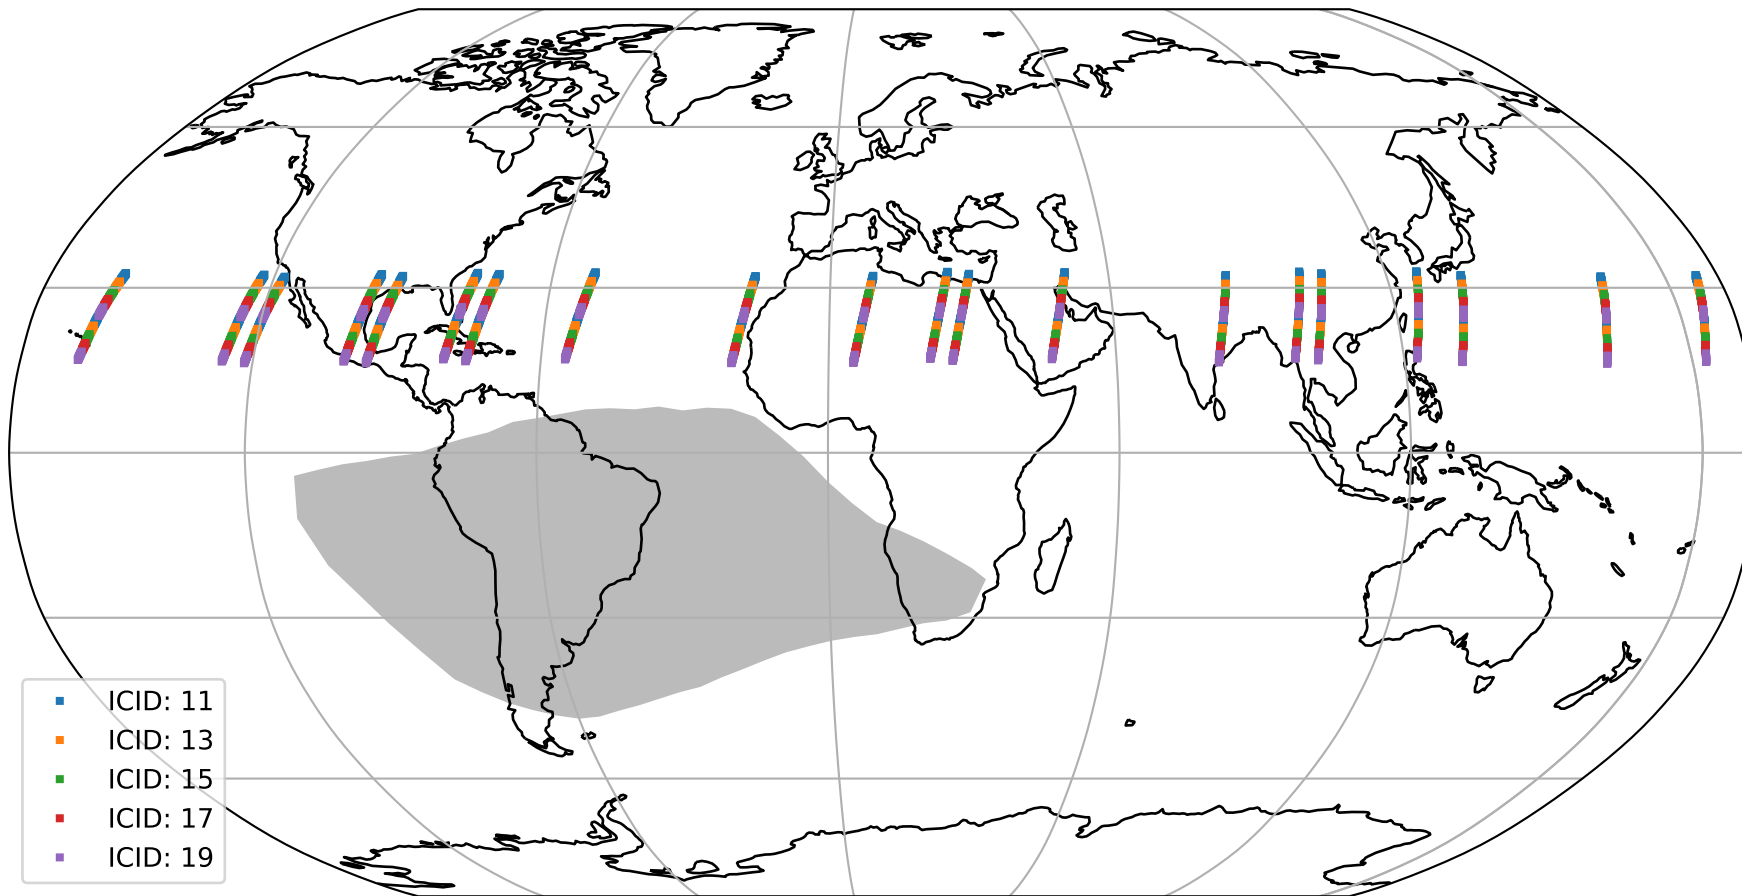

Tropomi SWIR offset (beta nominal)

orbits : 20 in [17182, 17227]
coverage : 2021-02-05 / 2021-02-08
median : 0.52592 V
spread : 0.035921 V
created : 2023-08-22T11:09:47

value detector map

Tropomi SWIR offset (beta nominal)

orbits : 20 in [17182, 17227]
coverage : 2021-02-05 / 2021-02-08
median : 26.739 μV
spread : 13.75 μV
created : 2023-08-22T11:09:47

Tropomi SWIR offset (beta nominal)

orbits : 20 in [17182, 17227]
coverage : 2021-02-05 / 2021-02-08
median : -0.088658 mV
spread : 0.40964 mV
created : 2023-08-22T11:09:47

value compared with SWIR offset CKD

Tropomi SWIR offset (beta nominal) ground-tracks of Sentinel-5P

orbits : 20 in [17182, 17227]
coverage : 2021-02-05 / 2021-02-08
created : 2023-08-22T11:09:48

Tropomi SWIR offset (beta nominal)

orbits : [1867, 17227]
coverage : 2018-02-20 / 2021-02-08
created : 2023-08-22T11:09:48

trend of detector median & temperatures