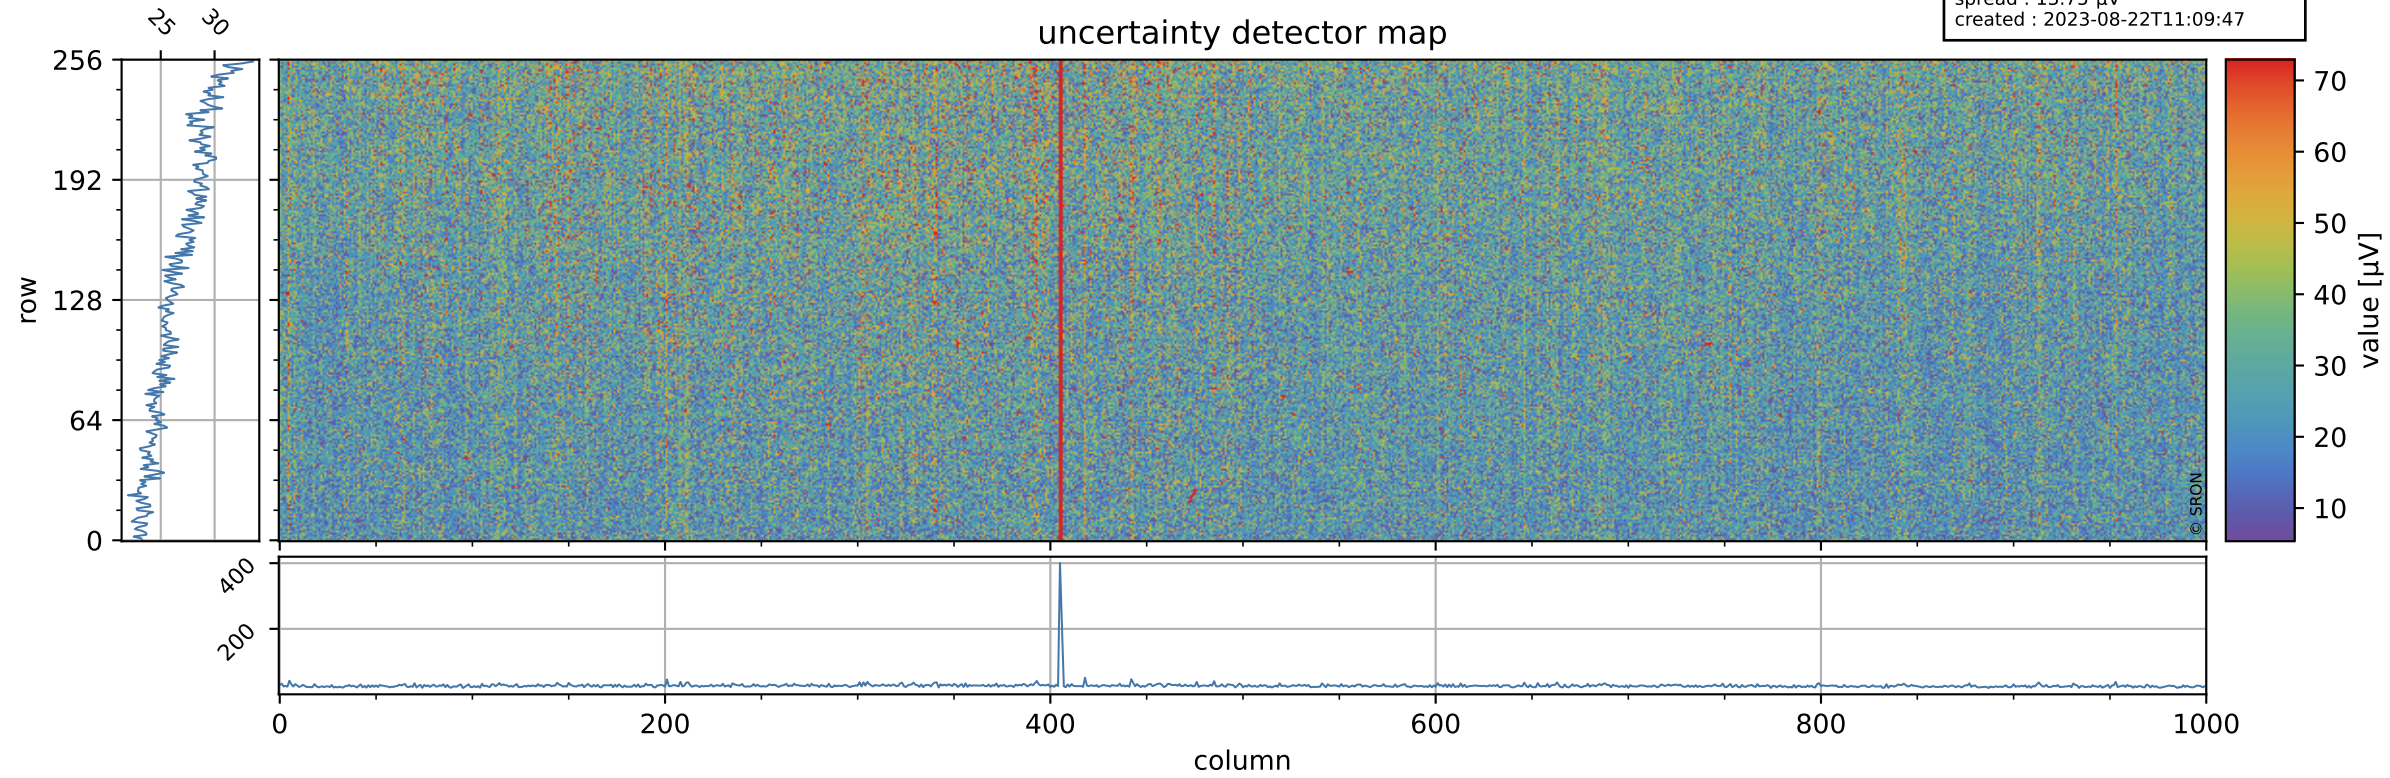

Tropomi SWIR offset (beta nominal)

orbits : 20 in [17182, 17227]
coverage : 2021-02-05 / 2021-02-08
median : 0.52592 V
spread : 0.035921 V
created : 2023-08-22T11:09:47

value detector map

Tropomi SWIR offset (beta nominal)

orbits : 20 in [17182, 17227]
coverage : 2021-02-05 / 2021-02-08
median : 26.739 μV
spread : 13.75 μV
created : 2023-08-22T11:09:47

Tropomi SWIR offset (beta nominal)

orbits : 20 in [17182, 17227]
coverage : 2021-02-05 / 2021-02-08
median : -0.088658 mV
spread : 0.40964 mV
created : 2023-08-22T11:09:47

value compared with SWIR offset CKD

Tropomi SWIR offset (beta nominal) ground-tracks of Sentinel-5P

orbits : 20 in [17182, 17227]
coverage : 2021-02-05 / 2021-02-08
created : 2023-08-22T11:09:48

Tropomi SWIR offset (beta nominal)

orbits : [1867, 17227]
coverage : 2018-02-20 / 2021-02-08
created : 2023-08-22T11:09:48

trend of detector median & temperatures