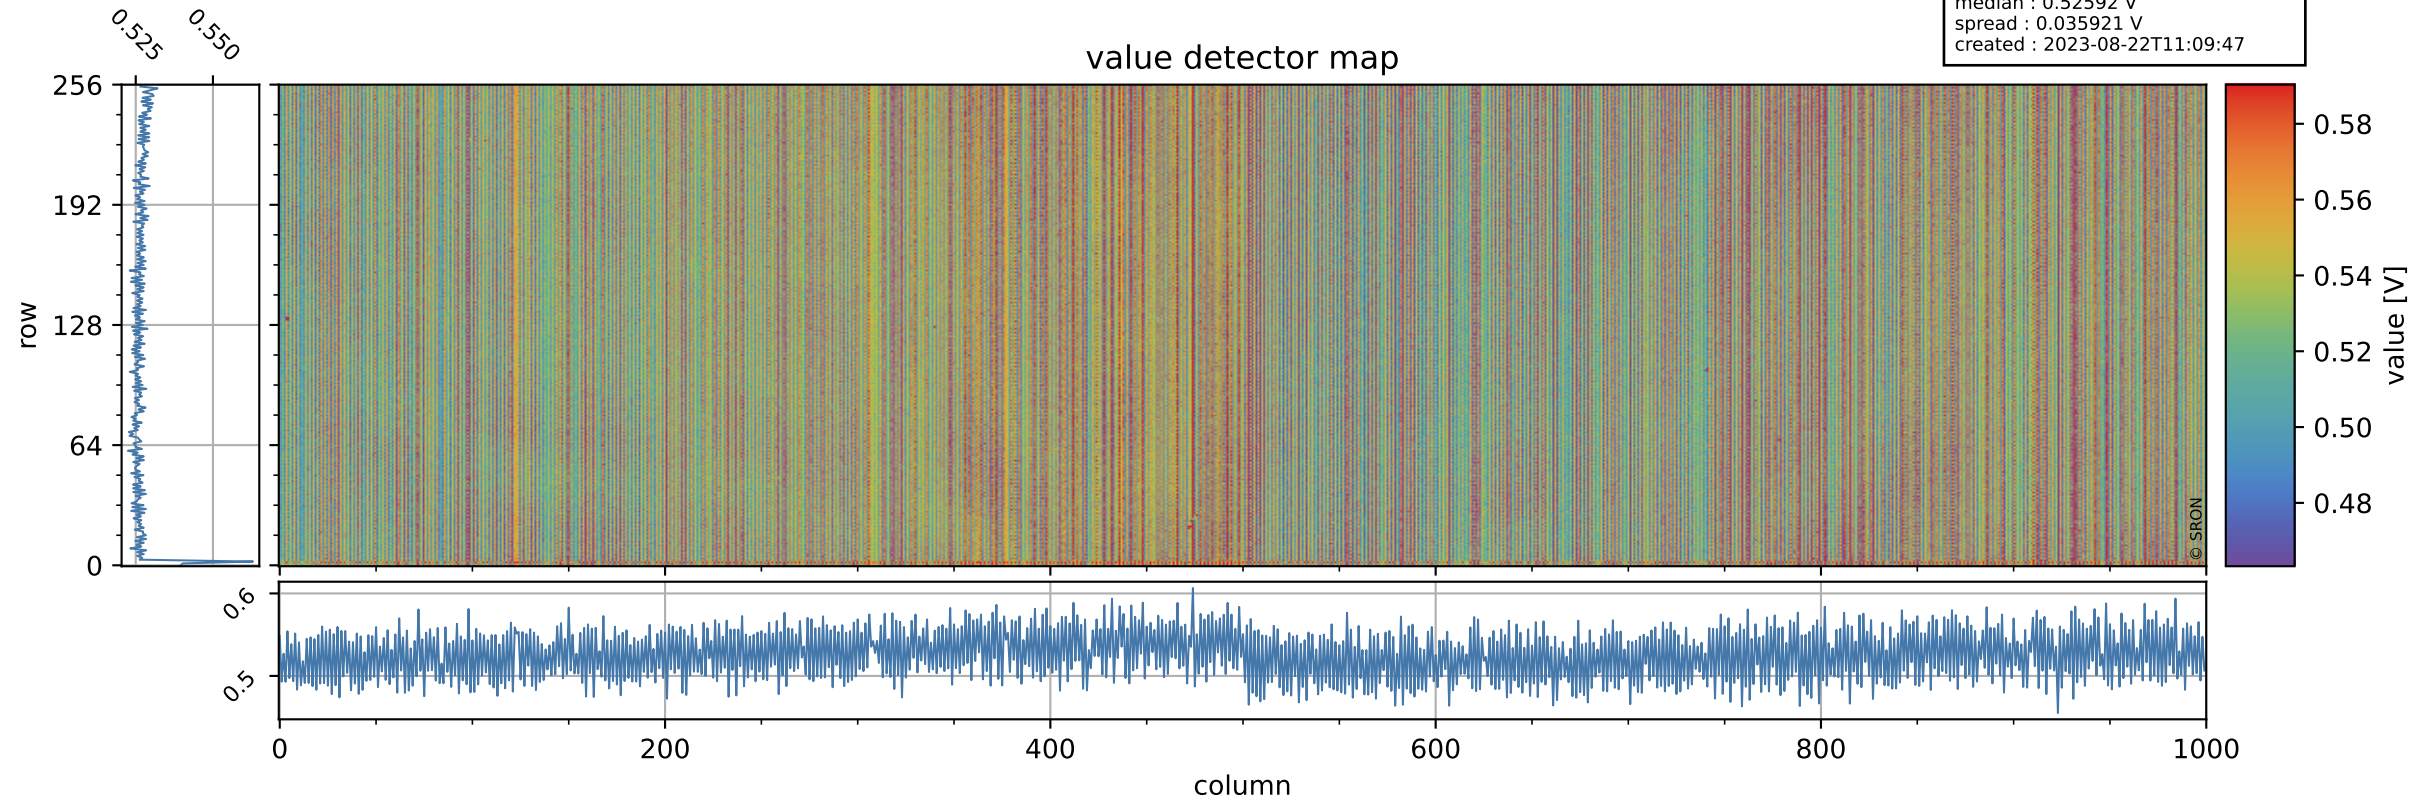

Tropomi SWIR offset (beta nominal)

orbits : 20 in [17182, 17227]
coverage : 2021-02-05 / 2021-02-08
median : 0.52592 V
spread : 0.035921 V
created : 2023-08-22T11:09:47

value detector map

Tropomi SWIR offset (beta nominal)

orbits : 20 in [17182, 17227]
coverage : 2021-02-05 / 2021-02-08
median : 26.739 μV
spread : 13.75 μV
created : 2023-08-22T11:09:47

Tropomi SWIR offset (beta nominal)

orbits : 20 in [17182, 17227]
coverage : 2021-02-05 / 2021-02-08
median : -0.088658 mV
spread : 0.40964 mV
created : 2023-08-22T11:09:47

value compared with SWIR offset CKD

Tropomi SWIR offset (beta nominal) ground-tracks of Sentinel-5P

orbits : 20 in [17182, 17227]
coverage : 2021-02-05 / 2021-02-08
created : 2023-08-22T11:09:48

Tropomi SWIR offset (beta nominal)

orbits : [1867, 17227]
coverage : 2018-02-20 / 2021-02-08
created : 2023-08-22T11:09:48

trend of detector median & temperatures