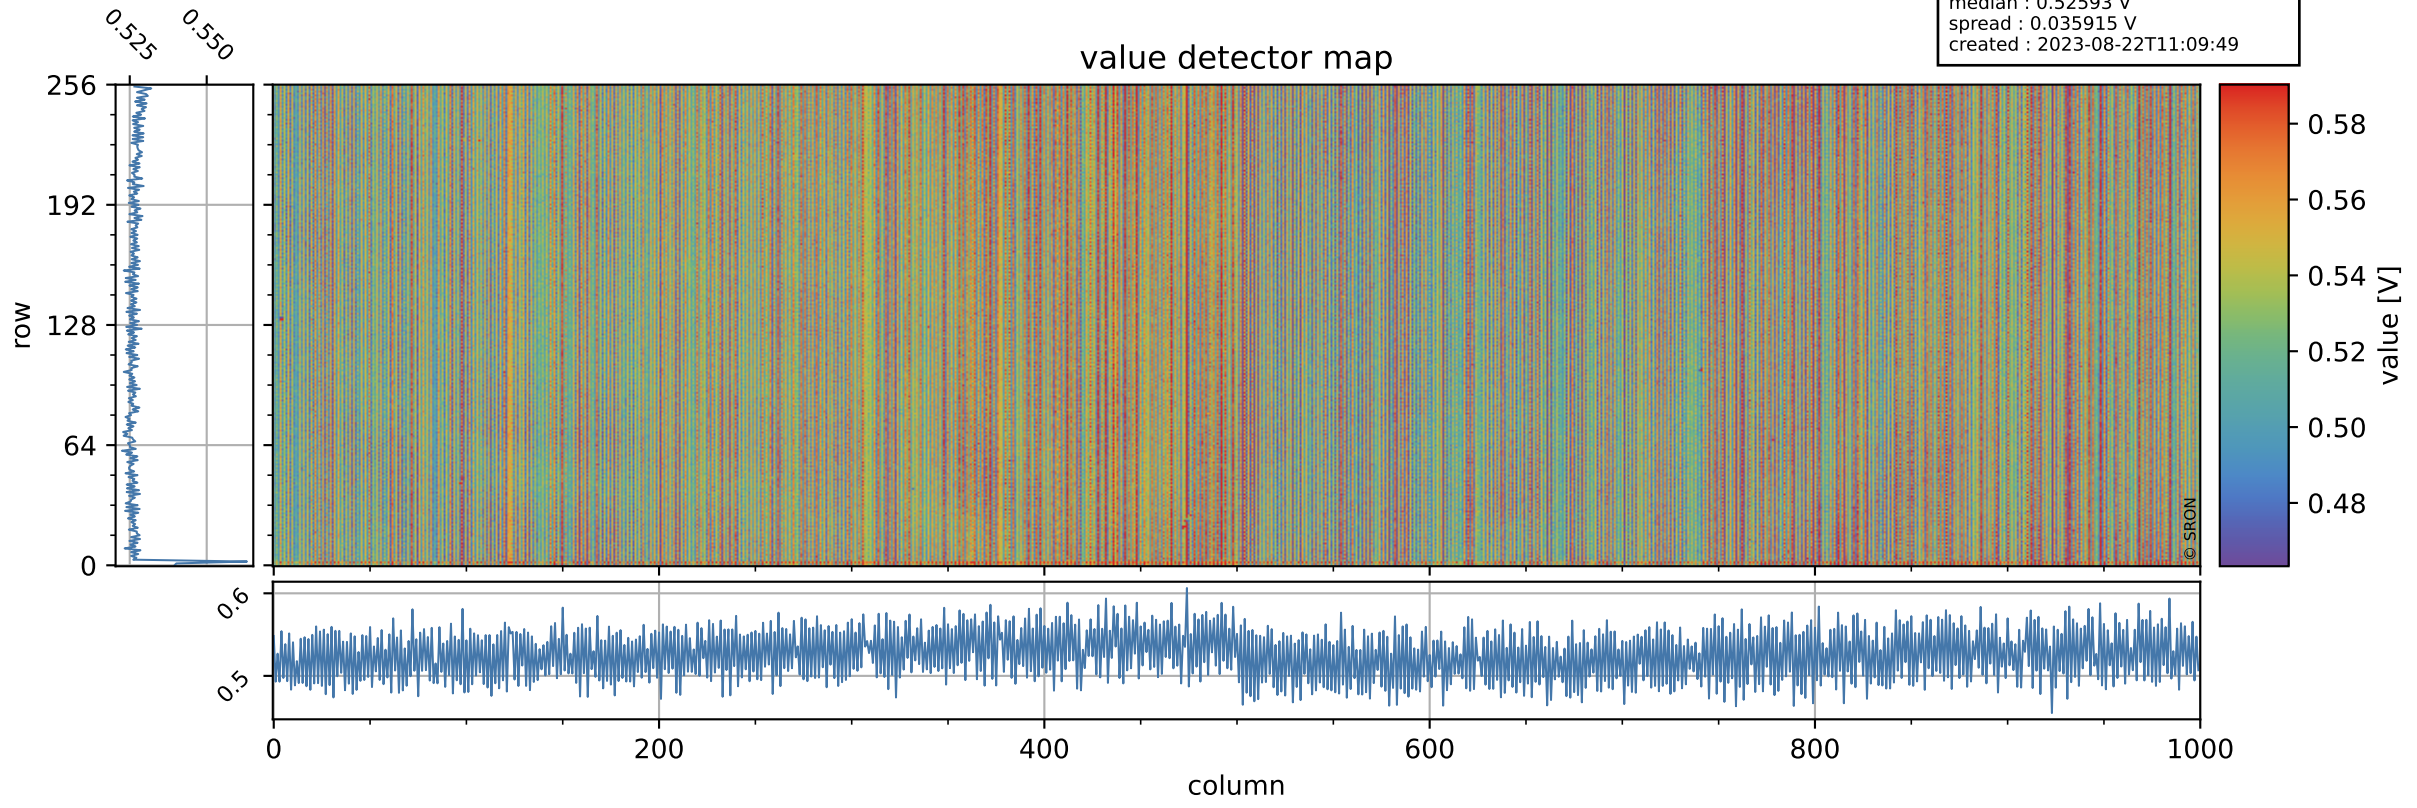

Tropomi SWIR offset (beta nominal)

orbits : 18 in [17227, 17272]
coverage : 2021-02-08 / 2021-02-11
median : 0.52593 V
spread : 0.035915 V
created : 2023-08-22T11:09:49

value detector map

Tropomi SWIR offset (beta nominal)

orbits : 18 in [17227, 17272]
coverage : 2021-02-08 / 2021-02-11
median : 28.156 μV
spread : 14.273 μV
created : 2023-08-22T11:09:49

Tropomi SWIR offset (beta nominal)

orbits : 18 in [17227, 17272]
coverage : 2021-02-08 / 2021-02-11
median : -0.077061 mV
spread : 0.40042 mV
created : 2023-08-22T11:09:49

value compared with SWIR offset CKD

Tropomi SWIR offset (beta nominal) ground-tracks of Sentinel-5P

orbits : 18 in [17227, 17272]
coverage : 2021-02-08 / 2021-02-11
created : 2023-08-22T11:09:50

Tropomi SWIR offset (beta nominal)

orbits : [1867, 17272]
coverage : 2018-02-20 / 2021-02-11
created : 2023-08-22T11:09:50

trend of detector median & temperatures