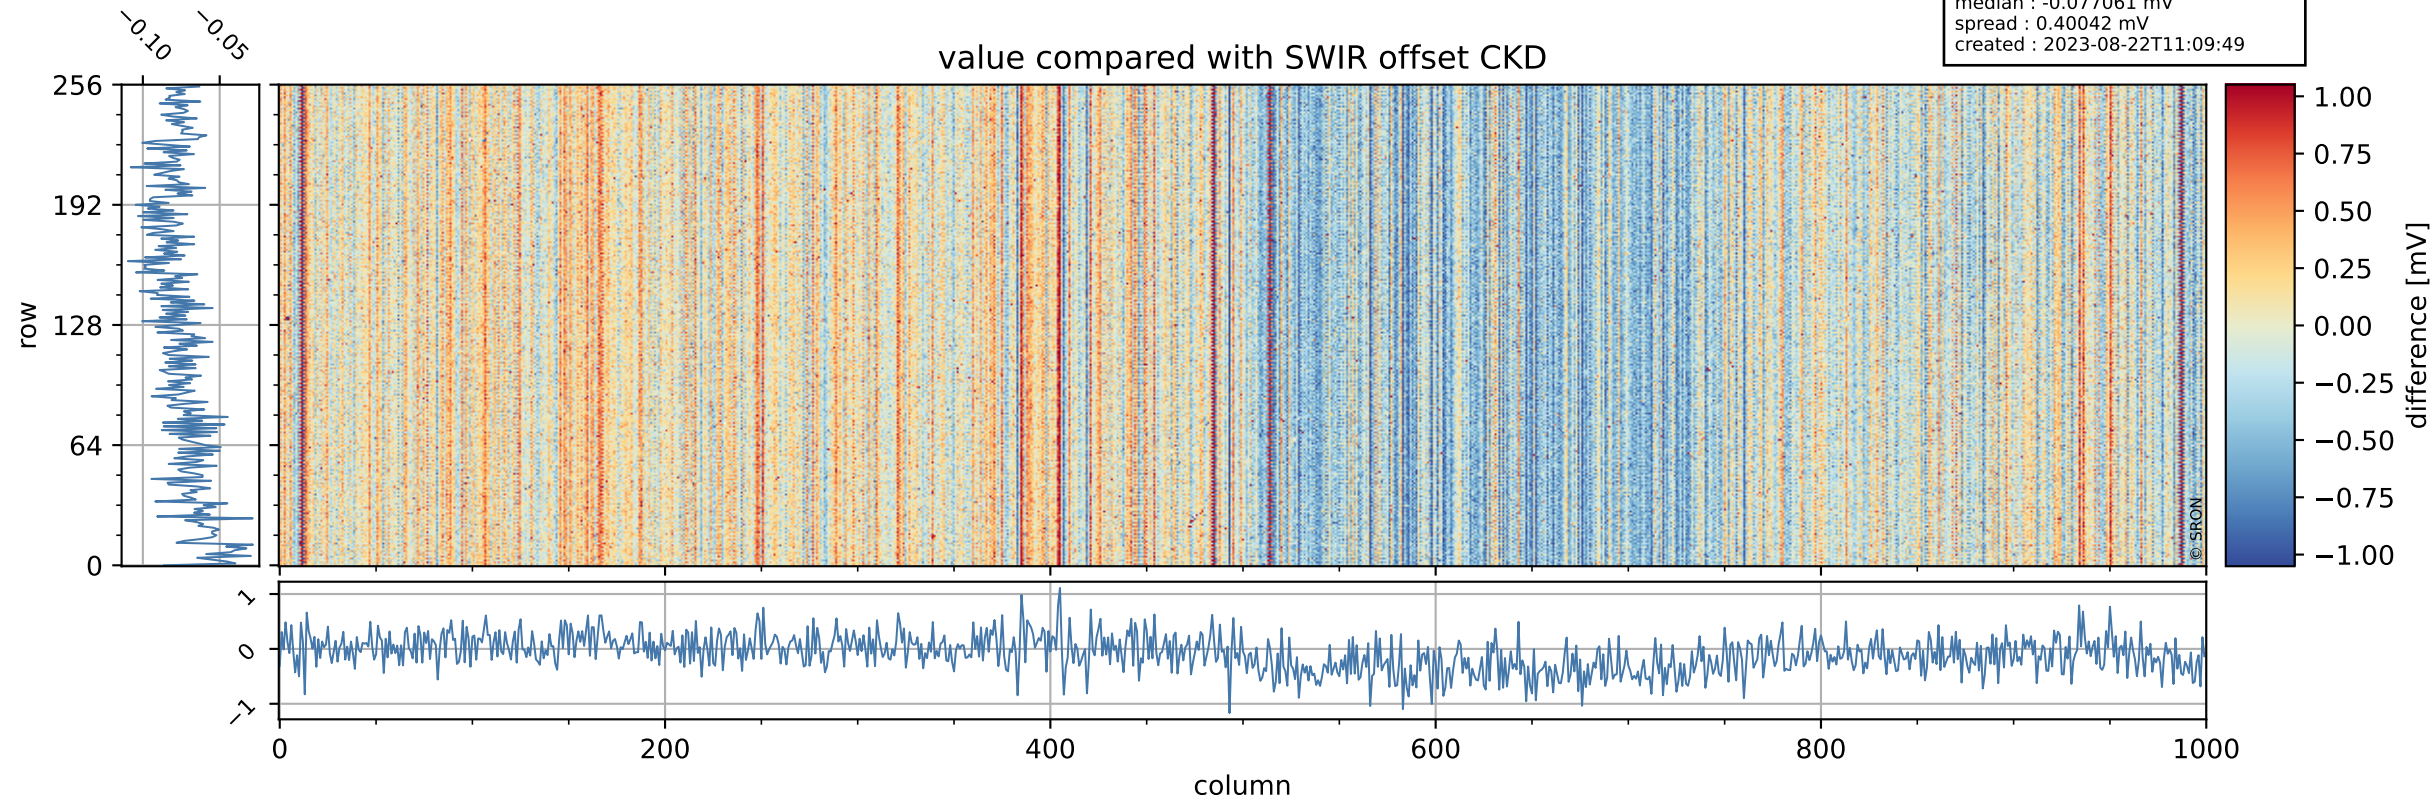

Tropomi SWIR offset (beta nominal)

orbits : 18 in [17227, 17272]
coverage : 2021-02-08 / 2021-02-11
median : 0.52593 V
spread : 0.035915 V
created : 2023-08-22T11:09:49

value detector map

Tropomi SWIR offset (beta nominal)

orbits : 18 in [17227, 17272]
coverage : 2021-02-08 / 2021-02-11
median : 28.156 μV
spread : 14.273 μV
created : 2023-08-22T11:09:49

Tropomi SWIR offset (beta nominal)

orbits : 18 in [17227, 17272]
coverage : 2021-02-08 / 2021-02-11
median : -0.077061 mV
spread : 0.40042 mV
created : 2023-08-22T11:09:49

value compared with SWIR offset CKD

Tropomi SWIR offset (beta nominal) ground-tracks of Sentinel-5P

orbits : 18 in [17227, 17272]
coverage : 2021-02-08 / 2021-02-11
created : 2023-08-22T11:09:50

Tropomi SWIR offset (beta nominal)

orbits : [1867, 17272]
coverage : 2018-02-20 / 2021-02-11
created : 2023-08-22T11:09:50

trend of detector median & temperatures