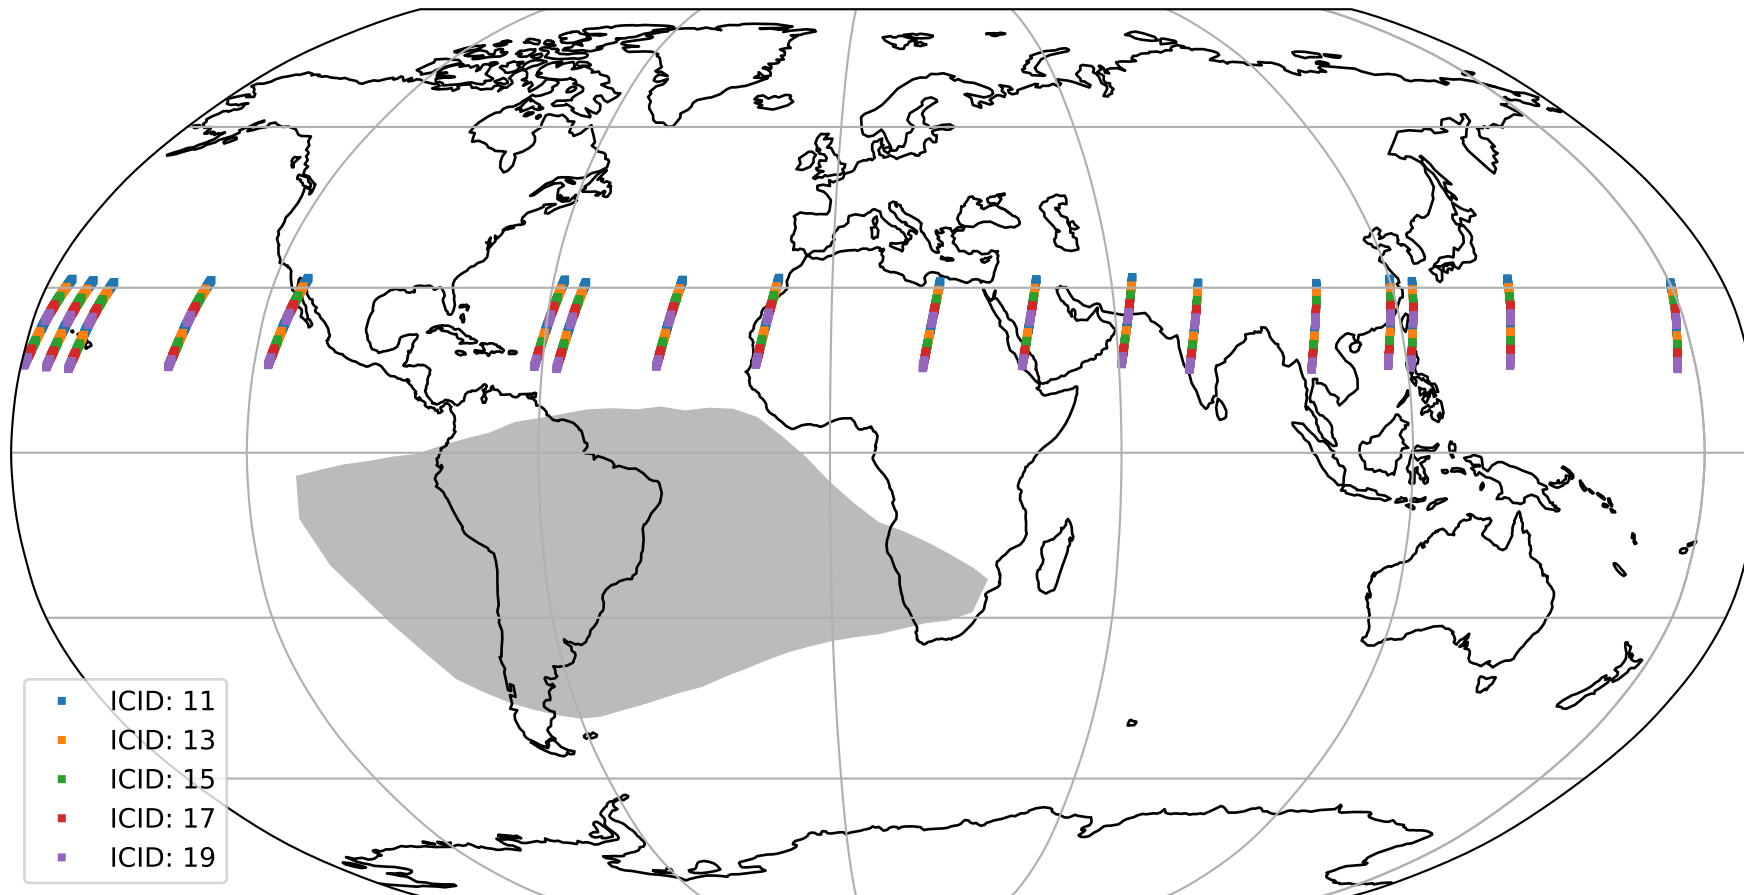

Tropomi SWIR offset (beta nominal)

orbits : 18 in [17227, 17272]
coverage : 2021-02-08 / 2021-02-11
median : 0.52593 V
spread : 0.035915 V
created : 2023-08-22T11:09:49

value detector map

Tropomi SWIR offset (beta nominal)

orbits : 18 in [17227, 17272]
coverage : 2021-02-08 / 2021-02-11
median : 28.156 μV
spread : 14.273 μV
created : 2023-08-22T11:09:49

Tropomi SWIR offset (beta nominal)

orbits : 18 in [17227, 17272]
coverage : 2021-02-08 / 2021-02-11
median : -0.077061 mV
spread : 0.40042 mV
created : 2023-08-22T11:09:49

value compared with SWIR offset CKD

Tropomi SWIR offset (beta nominal) ground-tracks of Sentinel-5P

orbits : 18 in [17227, 17272]
coverage : 2021-02-08 / 2021-02-11
created : 2023-08-22T11:09:50

Tropomi SWIR offset (beta nominal)

orbits : [1867, 17272]
coverage : 2018-02-20 / 2021-02-11
created : 2023-08-22T11:09:50

trend of detector median & temperatures