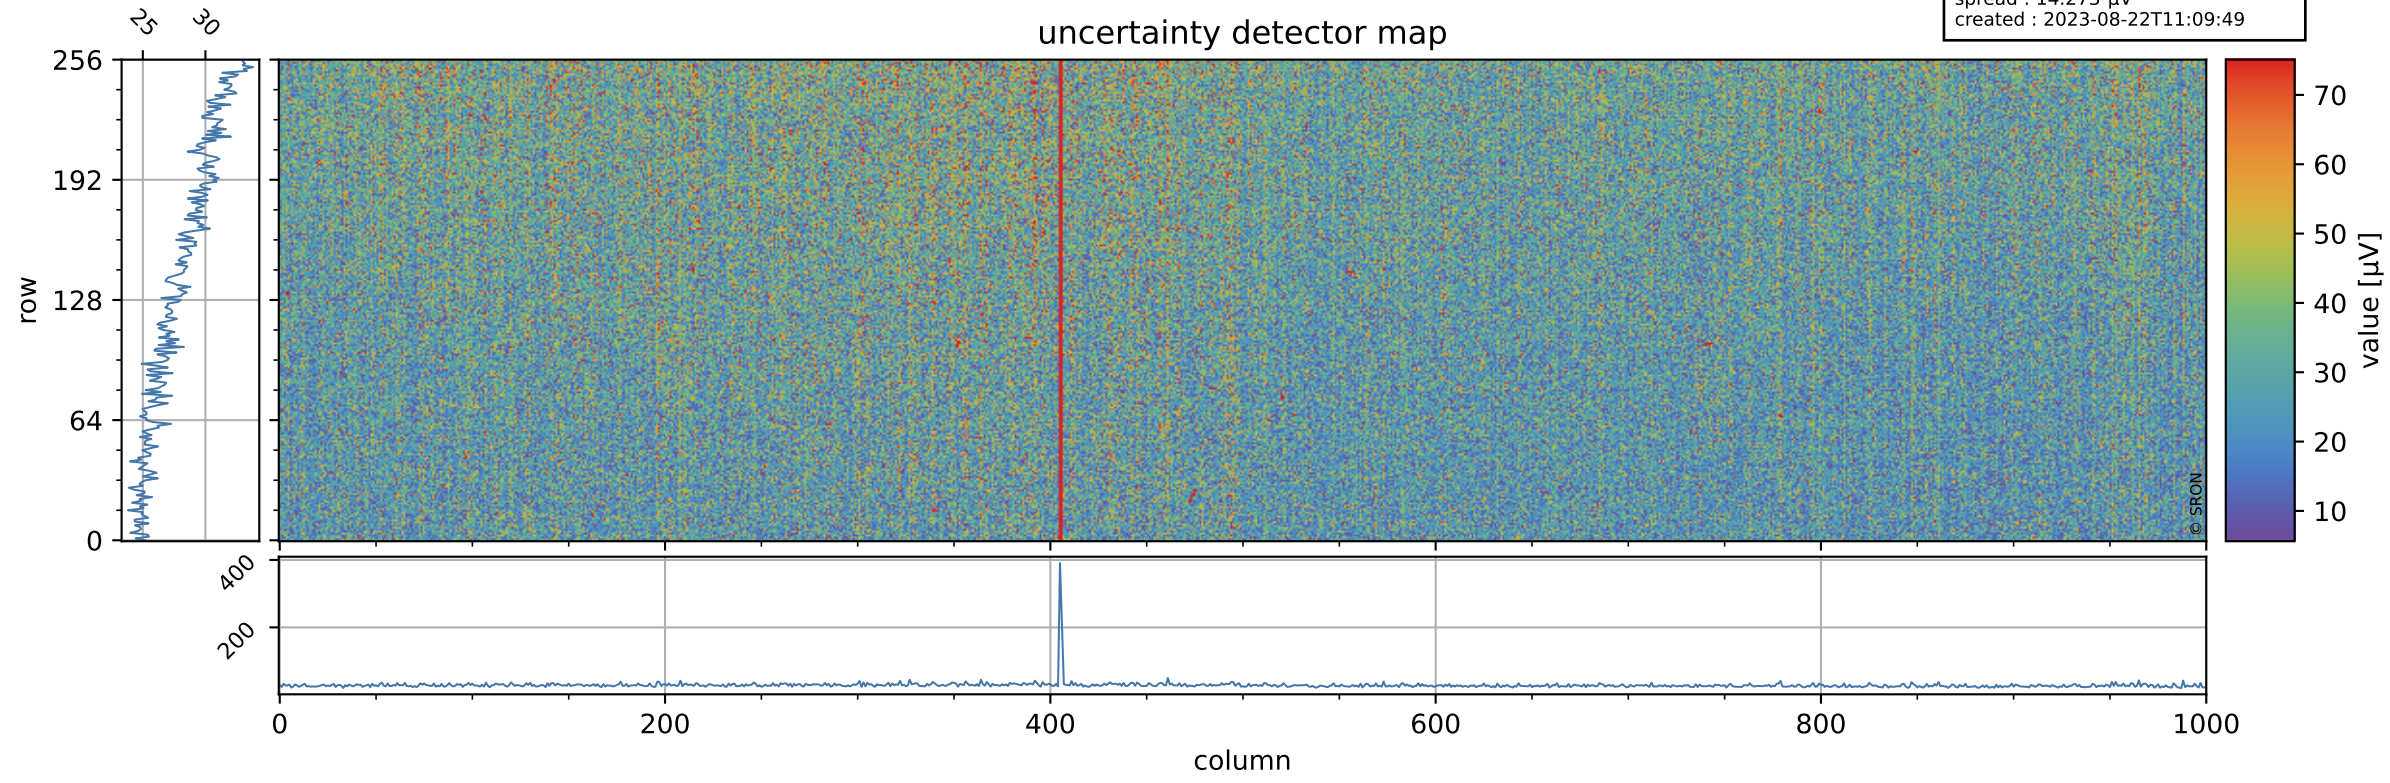

Tropomi SWIR offset (beta nominal)

orbits : 18 in [17227, 17272]
coverage : 2021-02-08 / 2021-02-11
median : 0.52593 V
spread : 0.035915 V
created : 2023-08-22T11:09:49

value detector map

Tropomi SWIR offset (beta nominal)

orbits : 18 in [17227, 17272]
coverage : 2021-02-08 / 2021-02-11
median : 28.156 μV
spread : 14.273 μV
created : 2023-08-22T11:09:49

Tropomi SWIR offset (beta nominal)

orbits : 18 in [17227, 17272]
coverage : 2021-02-08 / 2021-02-11
median : -0.077061 mV
spread : 0.40042 mV
created : 2023-08-22T11:09:49

value compared with SWIR offset CKD

Tropomi SWIR offset (beta nominal) ground-tracks of Sentinel-5P

orbits : 18 in [17227, 17272]
coverage : 2021-02-08 / 2021-02-11
created : 2023-08-22T11:09:50

Tropomi SWIR offset (beta nominal)

orbits : [1867, 17272]
coverage : 2018-02-20 / 2021-02-11
created : 2023-08-22T11:09:50

trend of detector median & temperatures