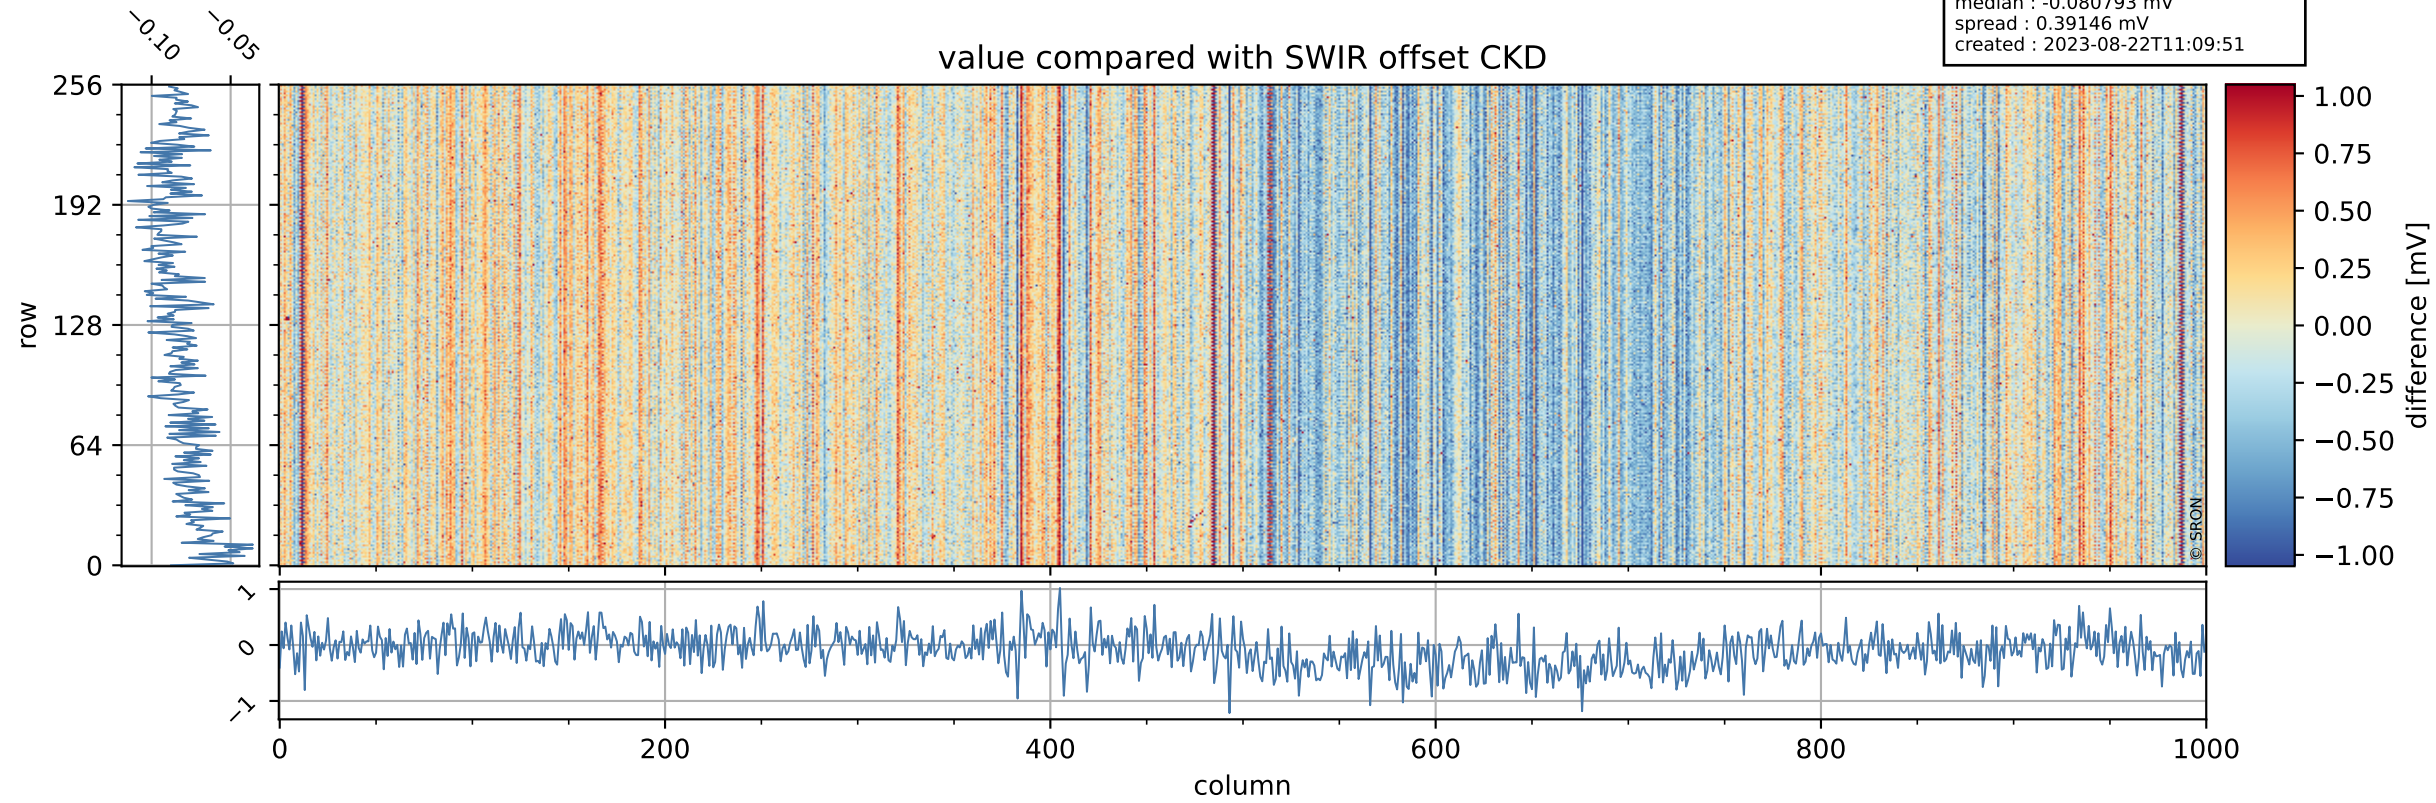

Tropomi SWIR offset (beta nominal)

orbits : 20 in [17272, 17317]
coverage : 2021-02-12 / 2021-02-14
median : 0.52593 V
spread : 0.035912 V
created : 2023-08-22T11:09:51

value detector map

Tropomi SWIR offset (beta nominal)

orbits : 20 in [17272, 17317]
coverage : 2021-02-12 / 2021-02-14
median : 27.67 μV
spread : 14.157 μV
created : 2023-08-22T11:09:51

Tropomi SWIR offset (beta nominal)

orbits : 20 in [17272, 17317]
coverage : 2021-02-12 / 2021-02-14
median : -0.080793 mV
spread : 0.39146 mV
created : 2023-08-22T11:09:51

value compared with SWIR offset CKD

Tropomi SWIR offset (beta nominal) ground-tracks of Sentinel-5P

orbits : 20 in [17272, 17317]
coverage : 2021-02-12 / 2021-02-14
created : 2023-08-22T11:09:52

Tropomi SWIR offset (beta nominal)

orbits : [1867, 17317]
coverage : 2018-02-20 / 2021-02-14
created : 2023-08-22T11:09:52

trend of detector median & temperatures