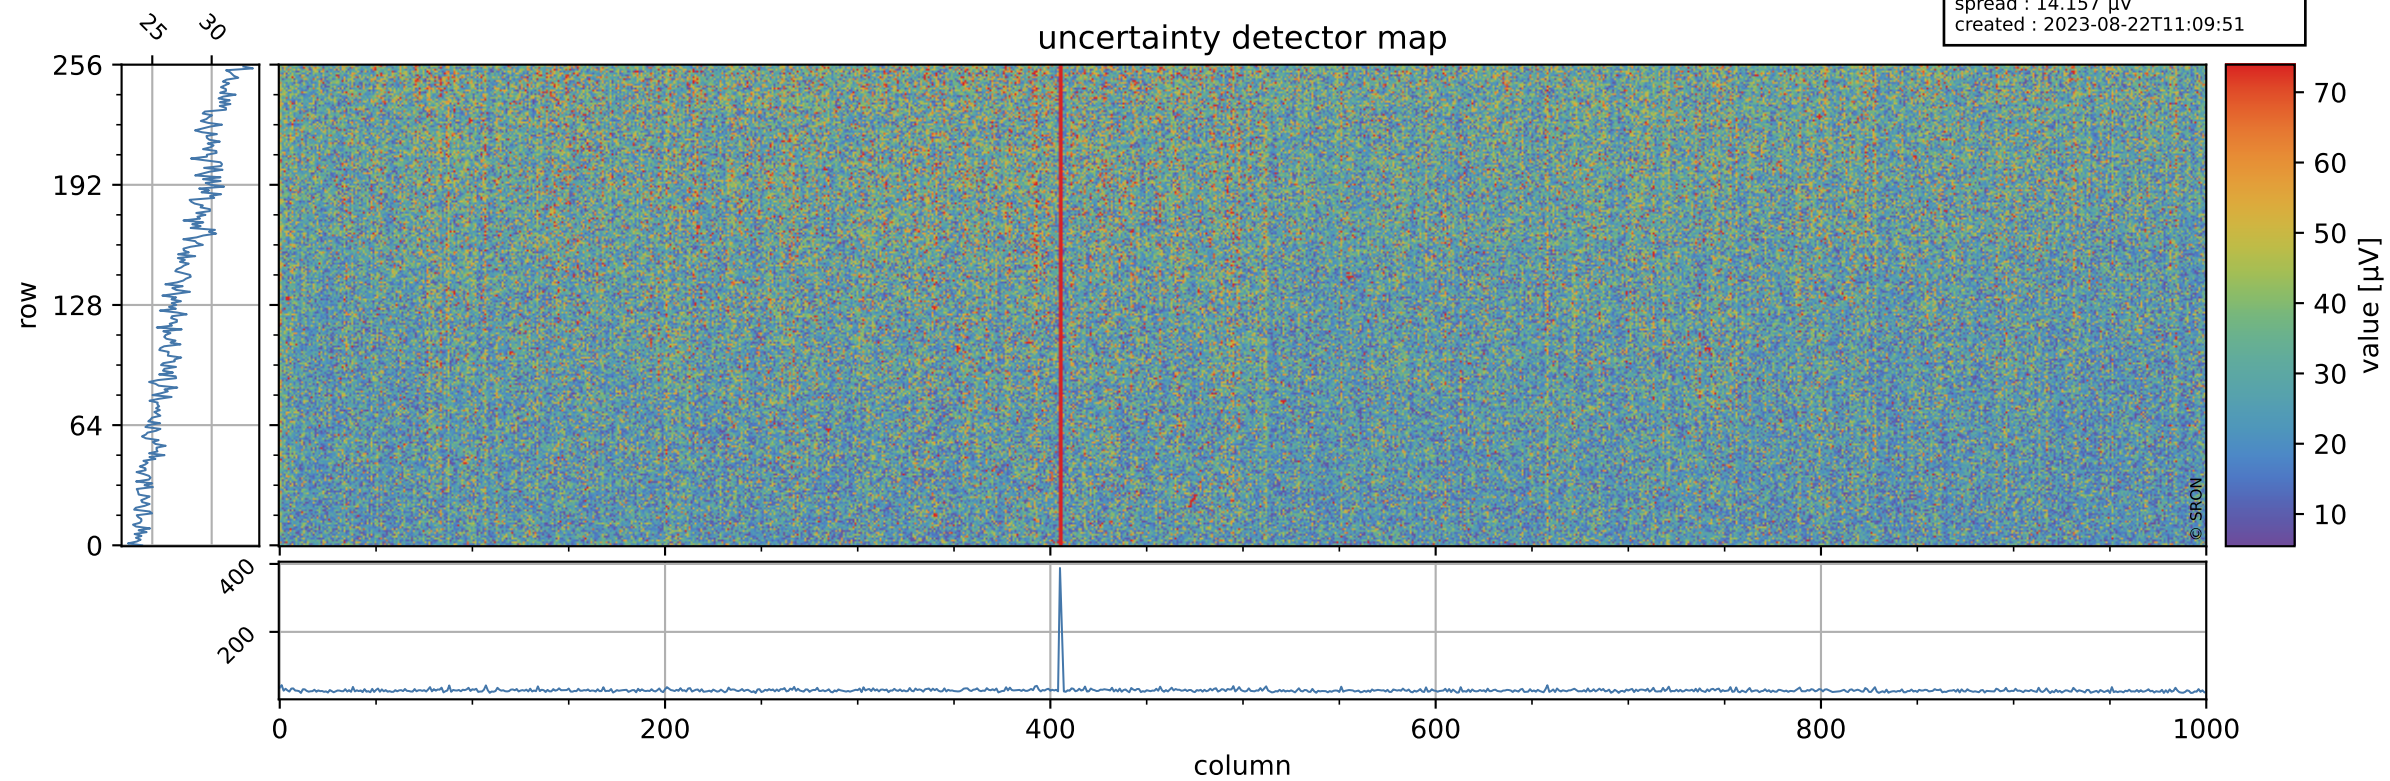

Tropomi SWIR offset (beta nominal)

orbits : 20 in [17272, 17317]
coverage : 2021-02-12 / 2021-02-14
median : 0.52593 V
spread : 0.035912 V
created : 2023-08-22T11:09:51

value detector map

Tropomi SWIR offset (beta nominal)

orbits : 20 in [17272, 17317]
coverage : 2021-02-12 / 2021-02-14
median : 27.67 μV
spread : 14.157 μV
created : 2023-08-22T11:09:51

Tropomi SWIR offset (beta nominal)

orbits : 20 in [17272, 17317]
coverage : 2021-02-12 / 2021-02-14
median : -0.080793 mV
spread : 0.39146 mV
created : 2023-08-22T11:09:51

value compared with SWIR offset CKD

Tropomi SWIR offset (beta nominal) ground-tracks of Sentinel-5P

orbits : 20 in [17272, 17317]
coverage : 2021-02-12 / 2021-02-14
created : 2023-08-22T11:09:52

Tropomi SWIR offset (beta nominal)

orbits : [1867, 17317]
coverage : 2018-02-20 / 2021-02-14
created : 2023-08-22T11:09:52

trend of detector median & temperatures