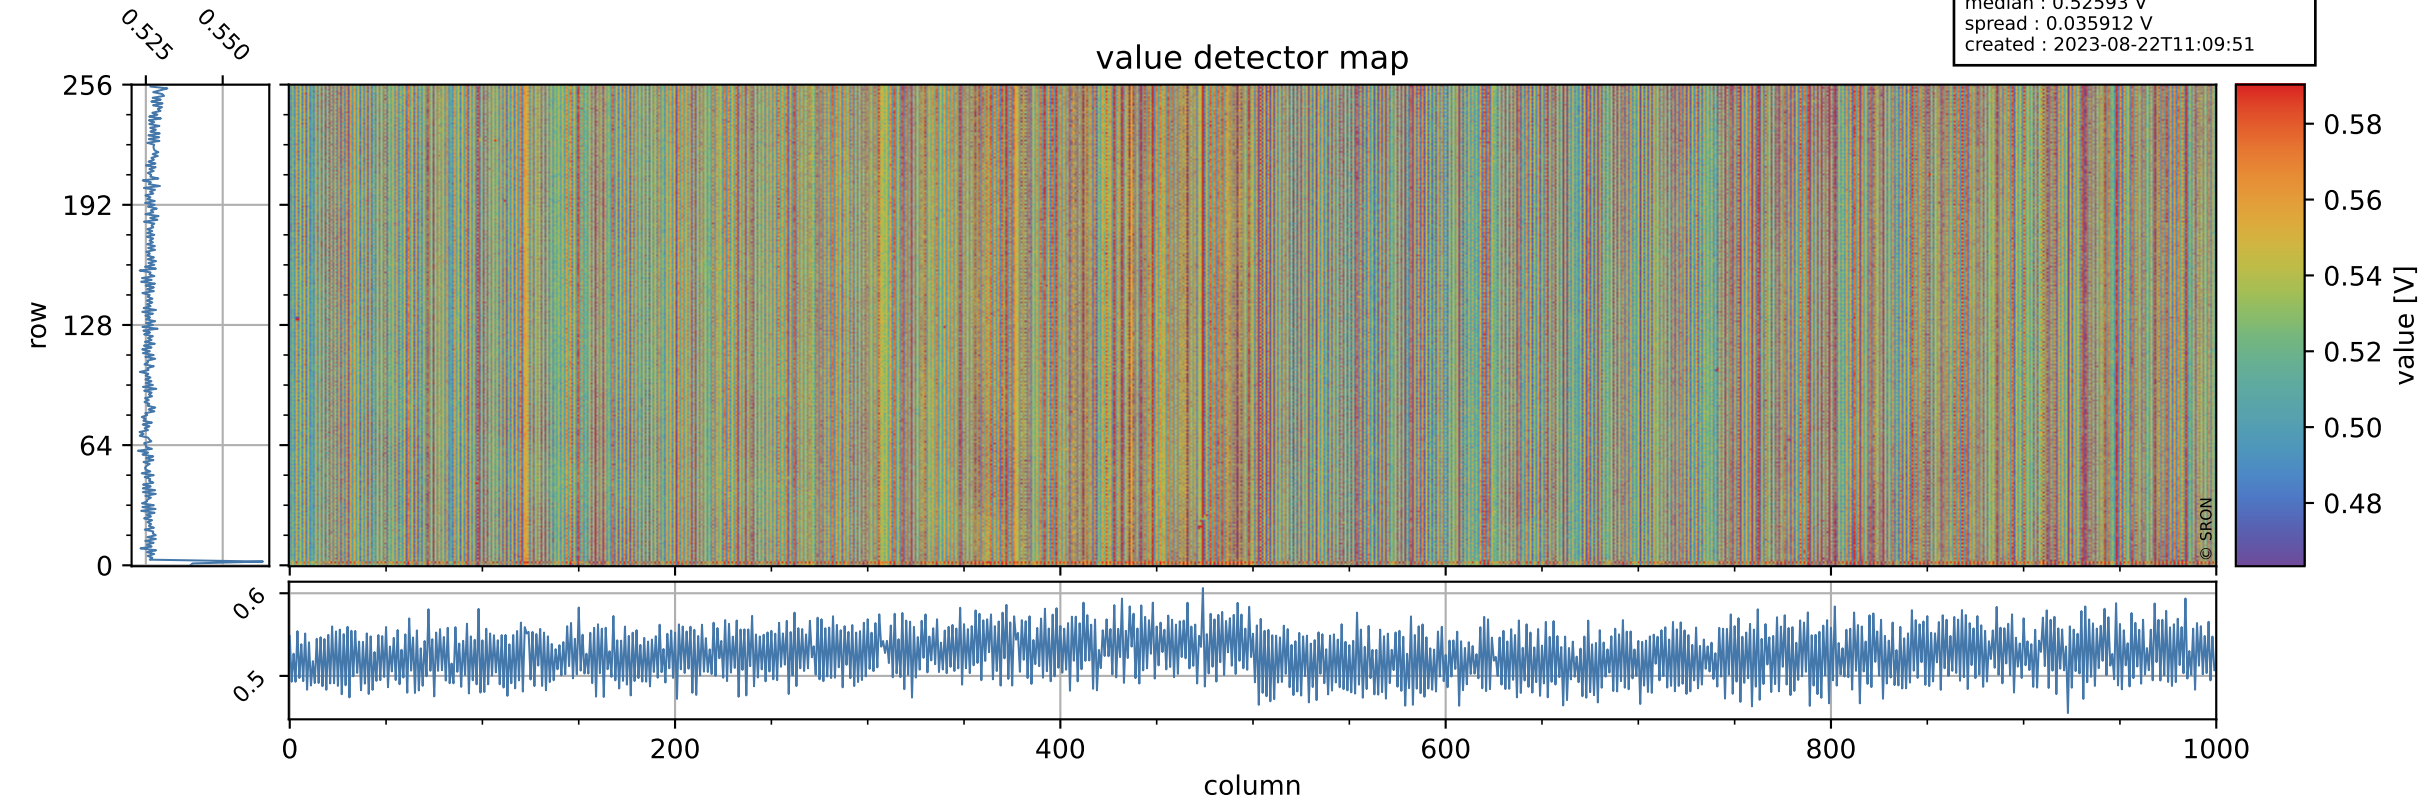

Tropomi SWIR offset (beta nominal)

orbits : 20 in [17272, 17317]
coverage : 2021-02-12 / 2021-02-14
median : 0.52593 V
spread : 0.035912 V
created : 2023-08-22T11:09:51

value detector map

Tropomi SWIR offset (beta nominal)

orbits : 20 in [17272, 17317]
coverage : 2021-02-12 / 2021-02-14
median : 27.67 μV
spread : 14.157 μV
created : 2023-08-22T11:09:51

Tropomi SWIR offset (beta nominal)

orbits : 20 in [17272, 17317]
coverage : 2021-02-12 / 2021-02-14
median : -0.080793 mV
spread : 0.39146 mV
created : 2023-08-22T11:09:51

value compared with SWIR offset CKD

Tropomi SWIR offset (beta nominal) ground-tracks of Sentinel-5P

orbits : 20 in [17272, 17317]
coverage : 2021-02-12 / 2021-02-14
created : 2023-08-22T11:09:52

Tropomi SWIR offset (beta nominal)

orbits : [1867, 17317]
coverage : 2018-02-20 / 2021-02-14
created : 2023-08-22T11:09:52

trend of detector median & temperatures