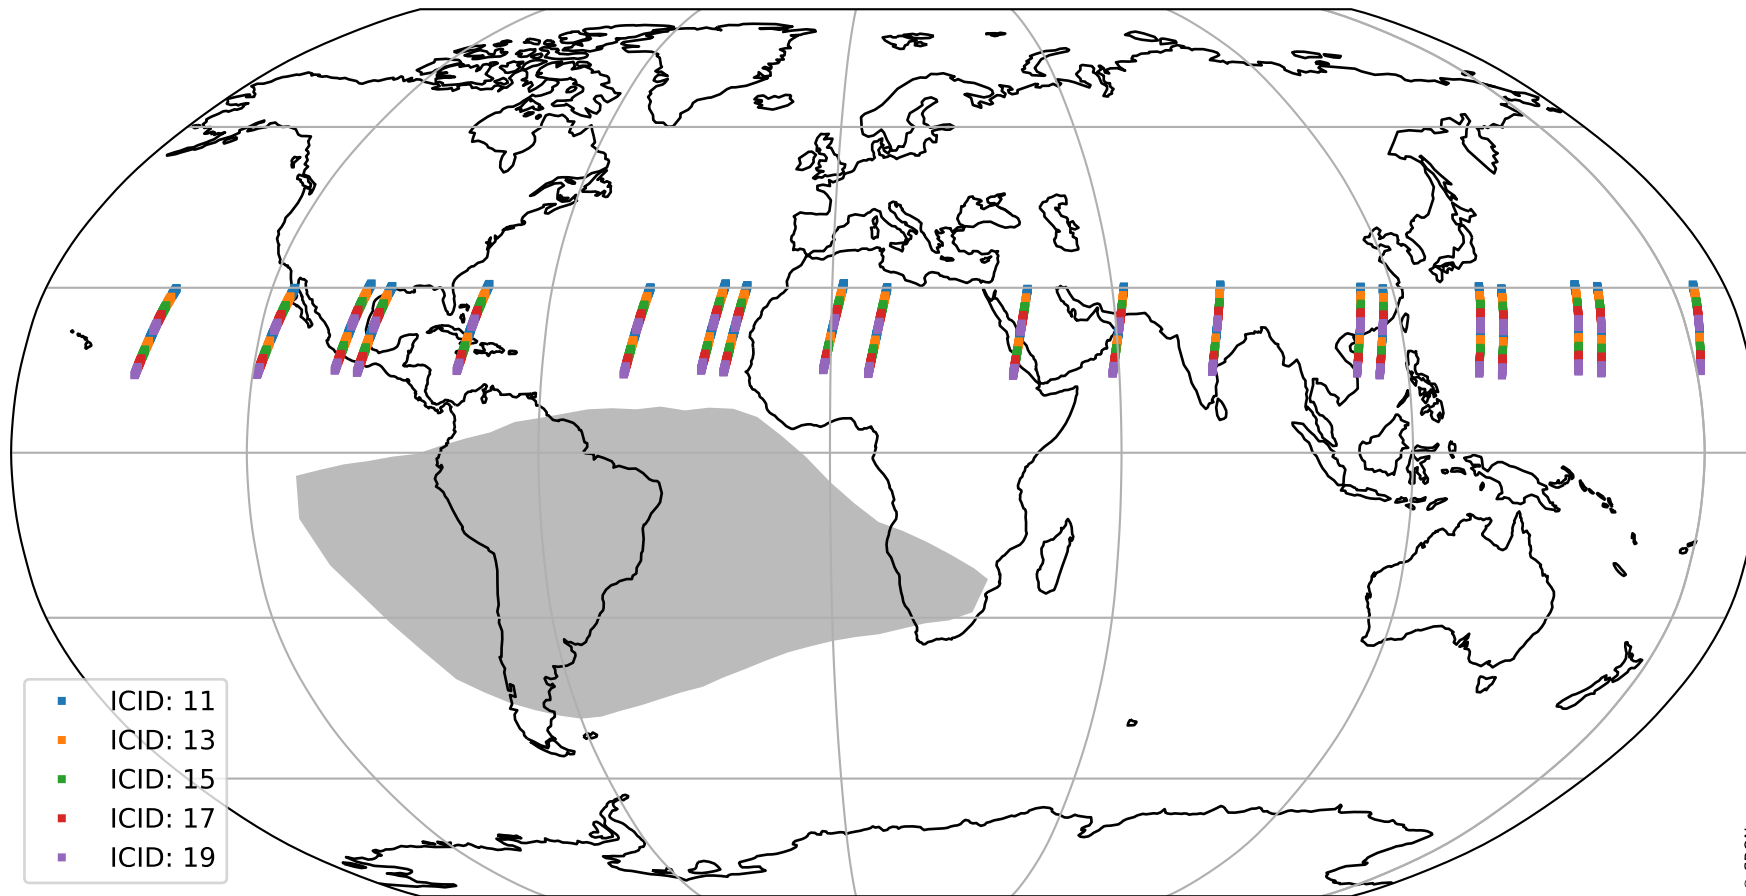

Tropomi SWIR offset (beta nominal)

orbits : 20 in [17272, 17317]
coverage : 2021-02-12 / 2021-02-14
median : 0.52593 V
spread : 0.035912 V
created : 2023-08-22T11:09:51

value detector map

Tropomi SWIR offset (beta nominal)

orbits : 20 in [17272, 17317]
coverage : 2021-02-12 / 2021-02-14
median : 27.67 μV
spread : 14.157 μV
created : 2023-08-22T11:09:51

Tropomi SWIR offset (beta nominal)

orbits : 20 in [17272, 17317]
coverage : 2021-02-12 / 2021-02-14
median : -0.080793 mV
spread : 0.39146 mV
created : 2023-08-22T11:09:51

value compared with SWIR offset CKD

Tropomi SWIR offset (beta nominal) ground-tracks of Sentinel-5P

orbits : 20 in [17272, 17317]
coverage : 2021-02-12 / 2021-02-14
created : 2023-08-22T11:09:52

Tropomi SWIR offset (beta nominal)

orbits : [1867, 17317]
coverage : 2018-02-20 / 2021-02-14
created : 2023-08-22T11:09:52

trend of detector median & temperatures