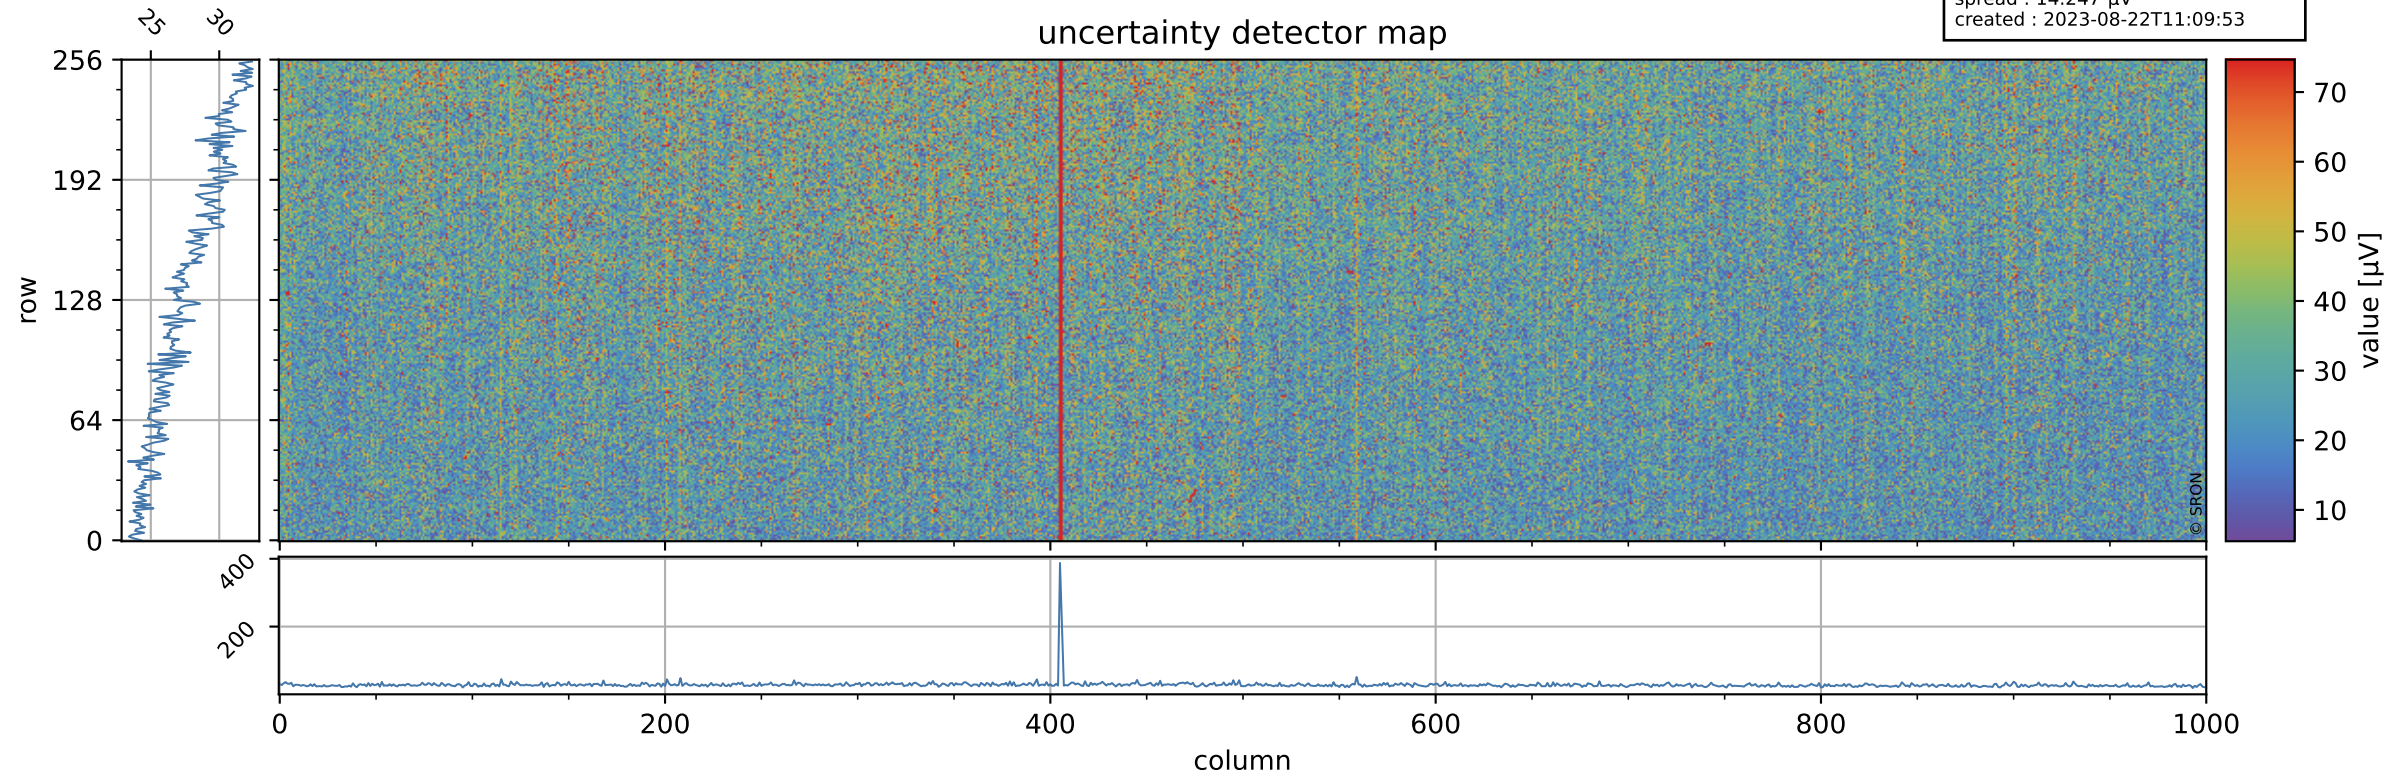

# Tropomi SWIR offset (beta nominal)

orbits : 19 in [17317, 17362]  
coverage : 2021-02-15 / 2021-02-18  
median : 0.52594 V  
spread : 0.035916 V  
created : 2023-08-22T11:09:53

## value detector map

# Tropomi SWIR offset (beta nominal)

orbits : 19 in [17317, 17362]  
coverage : 2021-02-15 / 2021-02-18  
median : 27.895  $\mu\text{V}$   
spread : 14.247  $\mu\text{V}$   
created : 2023-08-22T11:09:53

# Tropomi SWIR offset (beta nominal) ground-tracks of Sentinel-5P

orbits : 19 in [17317, 17362]  
coverage : 2021-02-15 / 2021-02-18  
created : 2023-08-22T11:09:54