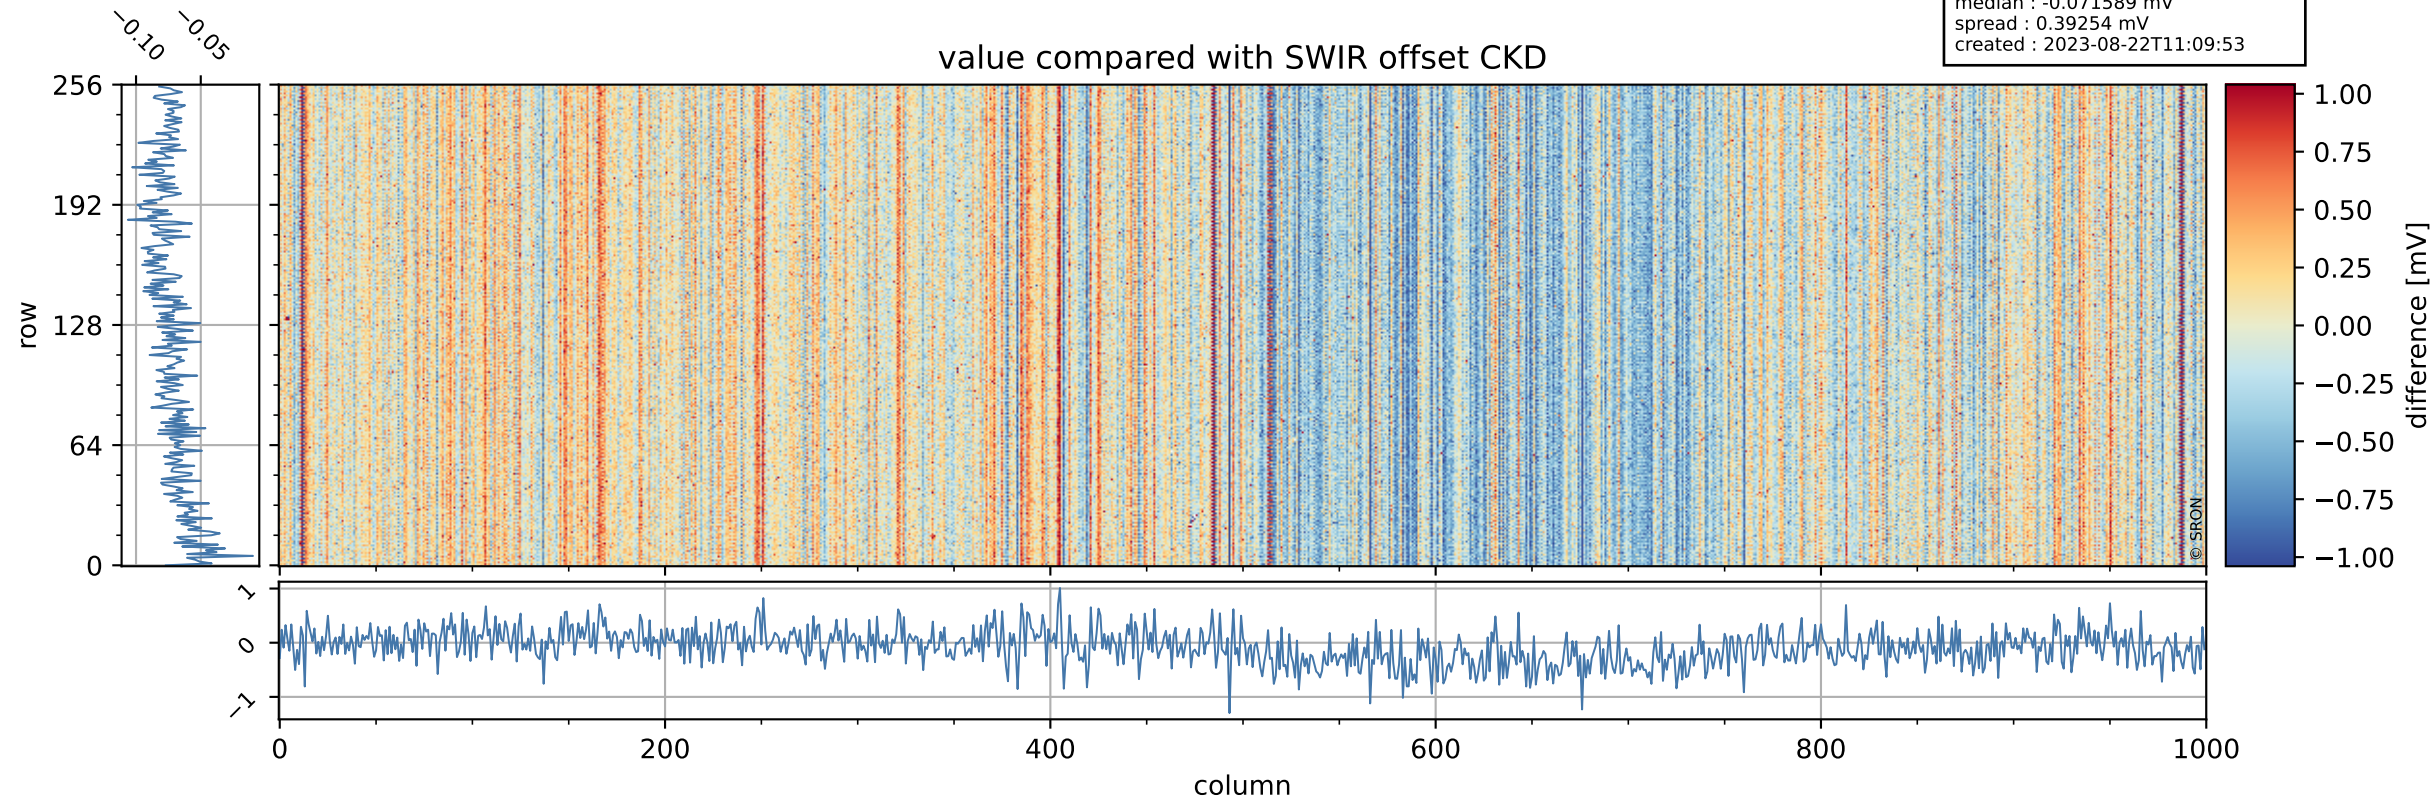

## value detector map

# Tropomi SWIR offset (beta nominal)

orbits : 19 in [17317, 17362]  
coverage : 2021-02-15 / 2021-02-18  
median : 27.895  $\mu\text{V}$   
spread : 14.247  $\mu\text{V}$   
created : 2023-08-22T11:09:53

# Tropomi SWIR offset (beta nominal)

orbits : 19 in [17317, 17362]  
coverage : 2021-02-15 / 2021-02-18  
median : -0.071589 mV  
spread : 0.39254 mV  
created : 2023-08-22T11:09:53

value compared with SWIR offset CKD

# Tropomi SWIR offset (beta nominal) ground-tracks of Sentinel-5P

orbits : 19 in [17317, 17362]  
coverage : 2021-02-15 / 2021-02-18  
created : 2023-08-22T11:09:54