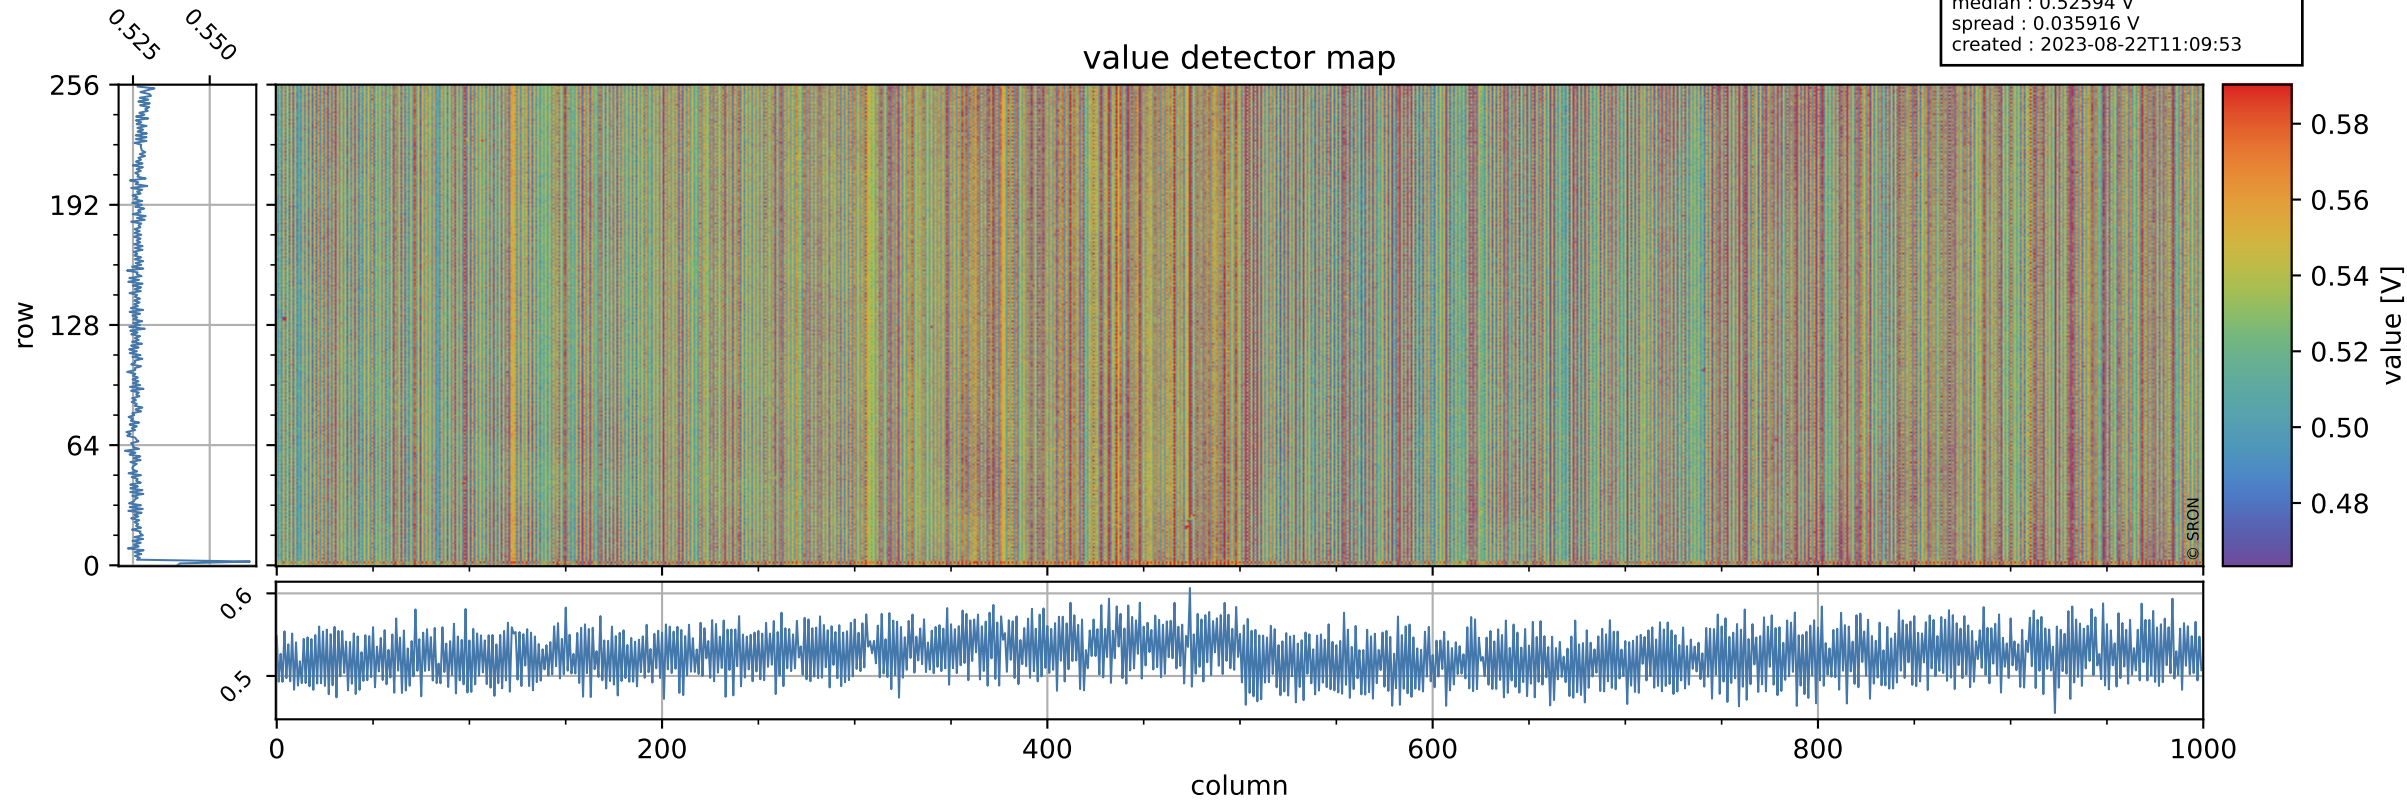

# Tropomi SWIR offset (beta nominal)

orbits : 19 in [17317, 17362]  
coverage : 2021-02-15 / 2021-02-18  
median : 0.52594 V  
spread : 0.035916 V  
created : 2023-08-22T11:09:53

## value detector map

# Tropomi SWIR offset (beta nominal)

orbits : 19 in [17317, 17362]  
coverage : 2021-02-15 / 2021-02-18  
median : 27.895  $\mu\text{V}$   
spread : 14.247  $\mu\text{V}$   
created : 2023-08-22T11:09:53

# Tropomi SWIR offset (beta nominal) ground-tracks of Sentinel-5P

orbits : 19 in [17317, 17362]  
coverage : 2021-02-15 / 2021-02-18  
created : 2023-08-22T11:09:54