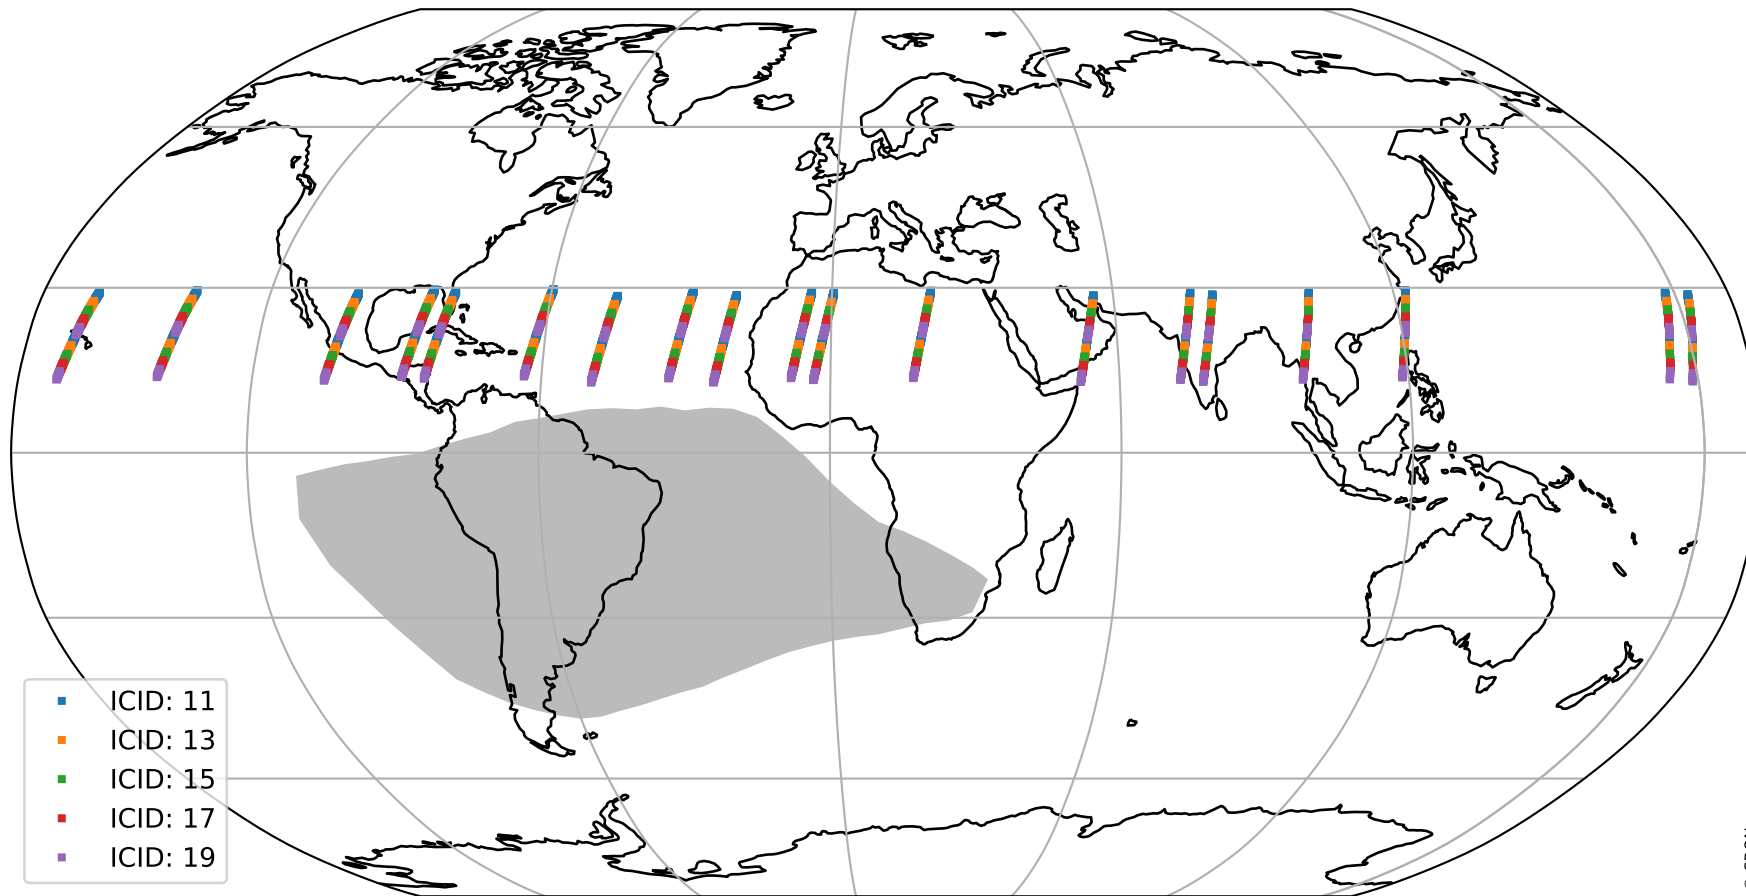

# Tropomi SWIR offset (beta nominal)

orbits : 19 in [17317, 17362]  
coverage : 2021-02-15 / 2021-02-18  
median : 27.895  $\mu\text{V}$   
spread : 14.247  $\mu\text{V}$   
created : 2023-08-22T11:09:53

# Tropomi SWIR offset (beta nominal)

orbits : 19 in [17317, 17362]  
coverage : 2021-02-15 / 2021-02-18  
median : -0.071589 mV  
spread : 0.39254 mV  
created : 2023-08-22T11:09:53

value compared with SWIR offset CKD

# Tropomi SWIR offset (beta nominal) ground-tracks of Sentinel-5P

orbits : 19 in [17317, 17362]  
coverage : 2021-02-15 / 2021-02-18  
created : 2023-08-22T11:09:54

# Tropomi SWIR offset (beta nominal)

orbits : [1867, 17362]  
coverage : 2018-02-20 / 2021-02-18  
created : 2023-08-22T11:09:54