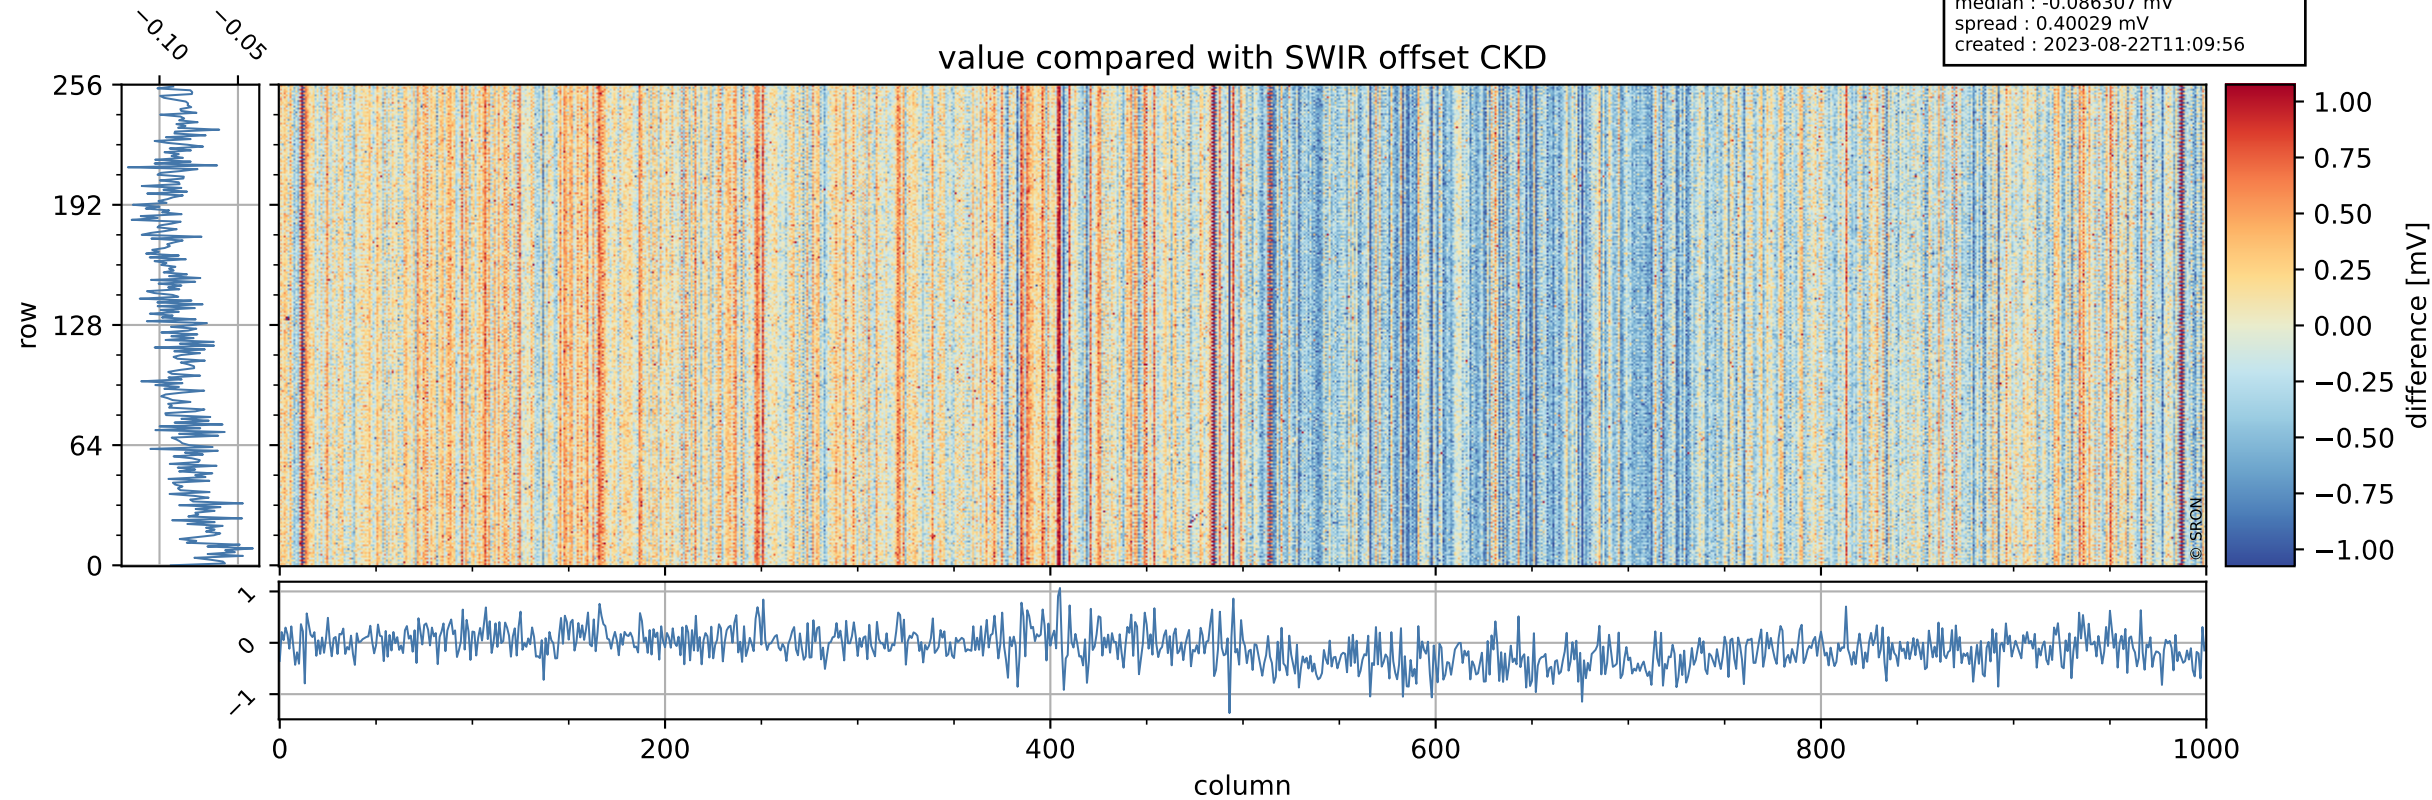

## value detector map

# Tropomi SWIR offset (beta nominal)

orbits : 20 in [17362, 17407]  
coverage : 2021-02-18 / 2021-02-21  
median : 28.039  $\mu\text{V}$   
spread : 14.351  $\mu\text{V}$   
created : 2023-08-22T11:09:55

# Tropomi SWIR offset (beta nominal)

orbits : 20 in [17362, 17407]  
coverage : 2021-02-18 / 2021-02-21  
median : -0.086307 mV  
spread : 0.40029 mV  
created : 2023-08-22T11:09:56

value compared with SWIR offset CKD

# Tropomi SWIR offset (beta nominal) ground-tracks of Sentinel-5P

orbits : 20 in [17362, 17407]  
coverage : 2021-02-18 / 2021-02-21  
created : 2023-08-22T11:09:56