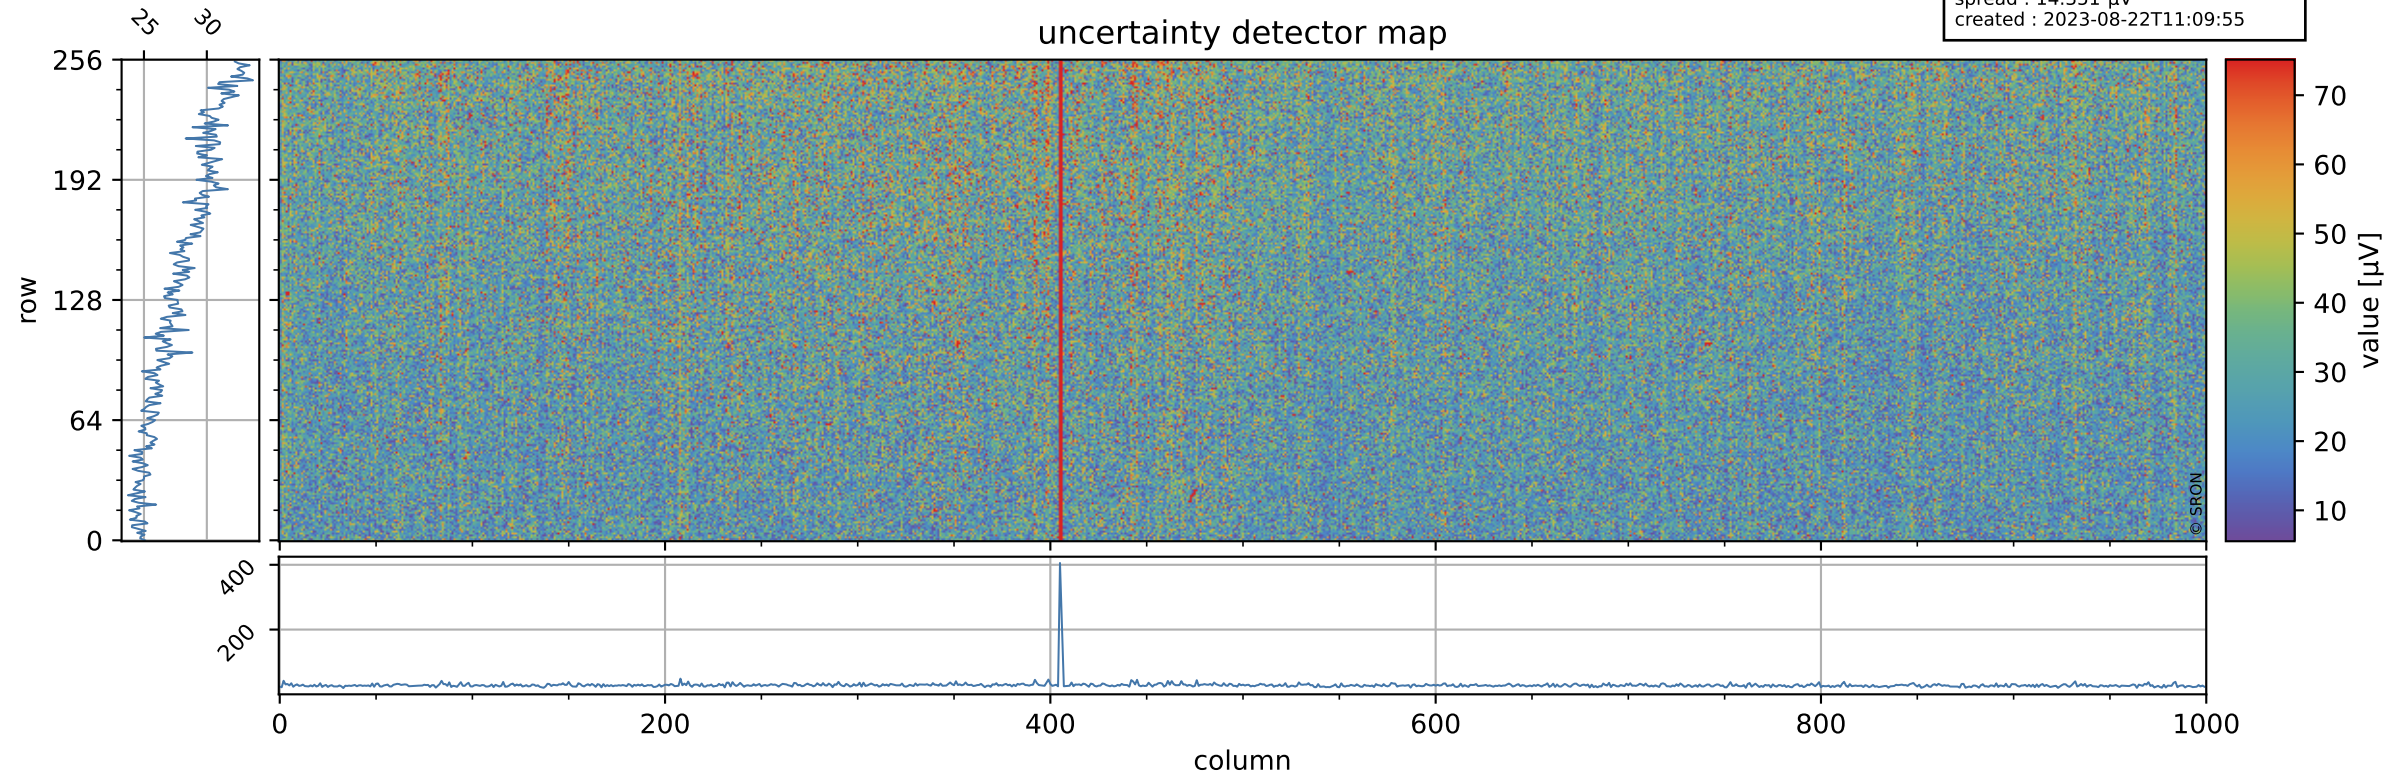

# Tropomi SWIR offset (beta nominal)

orbits : 20 in [17362, 17407]  
coverage : 2021-02-18 / 2021-02-21  
median : 0.52593 V  
spread : 0.035921 V  
created : 2023-08-22T11:09:55

## value detector map

# Tropomi SWIR offset (beta nominal)

orbits : 20 in [17362, 17407]  
coverage : 2021-02-18 / 2021-02-21  
median : 28.039  $\mu\text{V}$   
spread : 14.351  $\mu\text{V}$   
created : 2023-08-22T11:09:55

# Tropomi SWIR offset (beta nominal) ground-tracks of Sentinel-5P

orbits : 20 in [17362, 17407]  
coverage : 2021-02-18 / 2021-02-21  
created : 2023-08-22T11:09:56