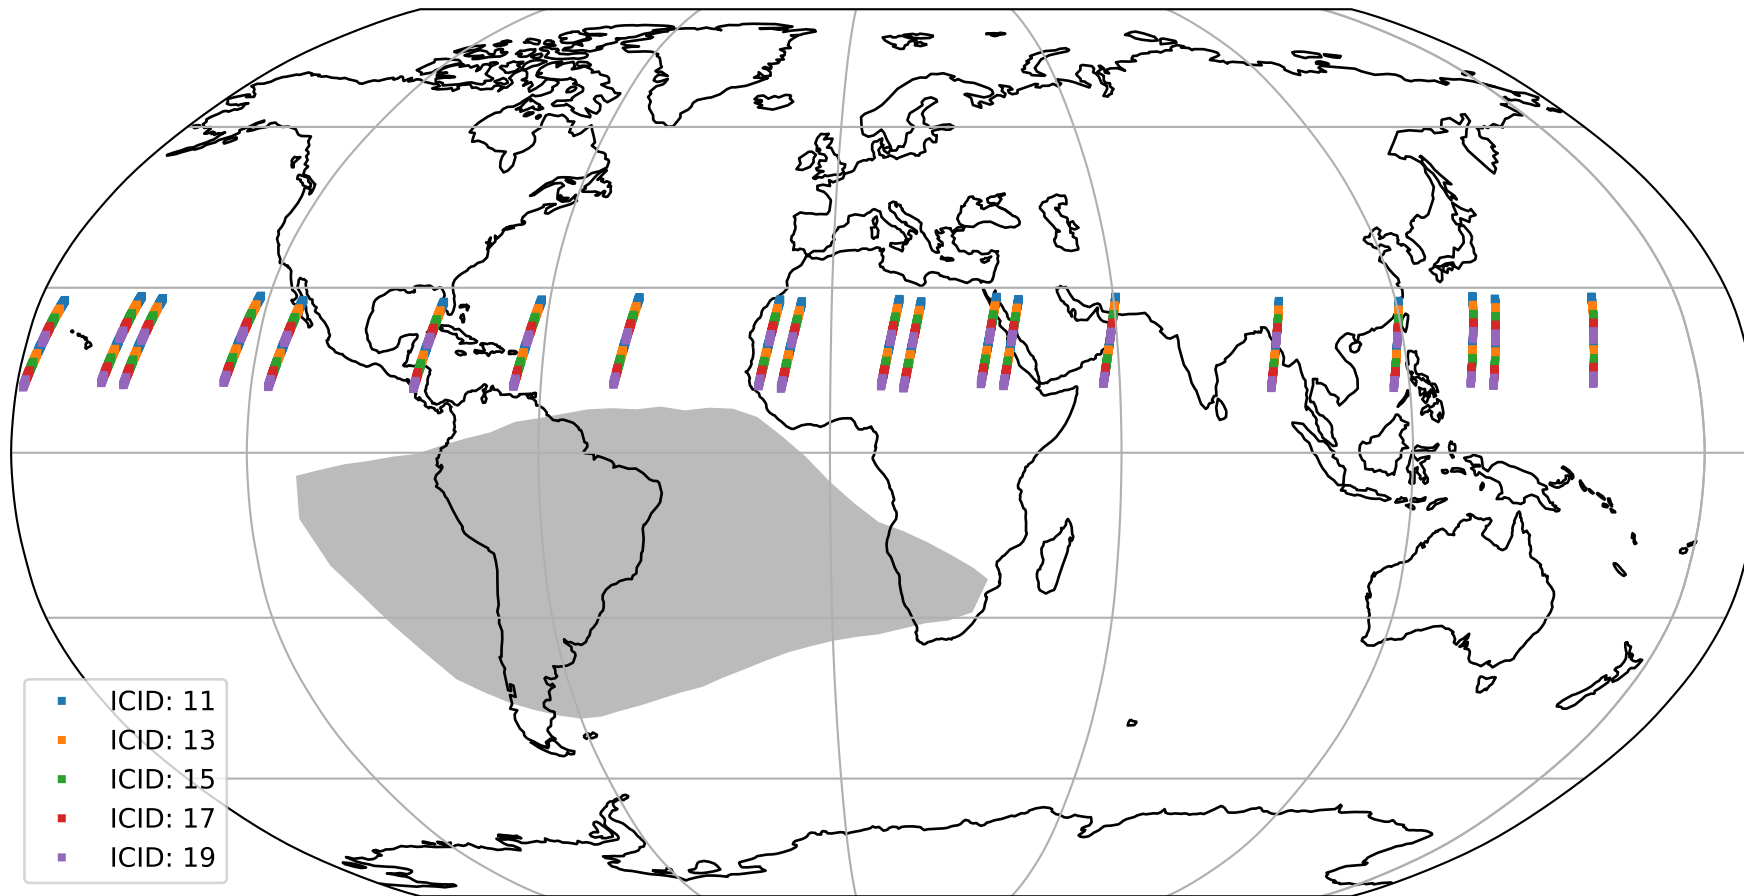

# Tropomi SWIR offset (beta nominal)

orbits : 20 in [17362, 17407]  
coverage : 2021-02-18 / 2021-02-21  
median : 28.039  $\mu\text{V}$   
spread : 14.351  $\mu\text{V}$   
created : 2023-08-22T11:09:55

# Tropomi SWIR offset (beta nominal)

orbits : 20 in [17362, 17407]  
coverage : 2021-02-18 / 2021-02-21  
median : -0.086307 mV  
spread : 0.40029 mV  
created : 2023-08-22T11:09:56

value compared with SWIR offset CKD

# Tropomi SWIR offset (beta nominal) ground-tracks of Sentinel-5P

orbits : 20 in [17362, 17407]  
coverage : 2021-02-18 / 2021-02-21  
created : 2023-08-22T11:09:56

# Tropomi SWIR offset (beta nominal)

orbits : [1867, 17407]  
coverage : 2018-02-20 / 2021-02-21  
created : 2023-08-22T11:09:56