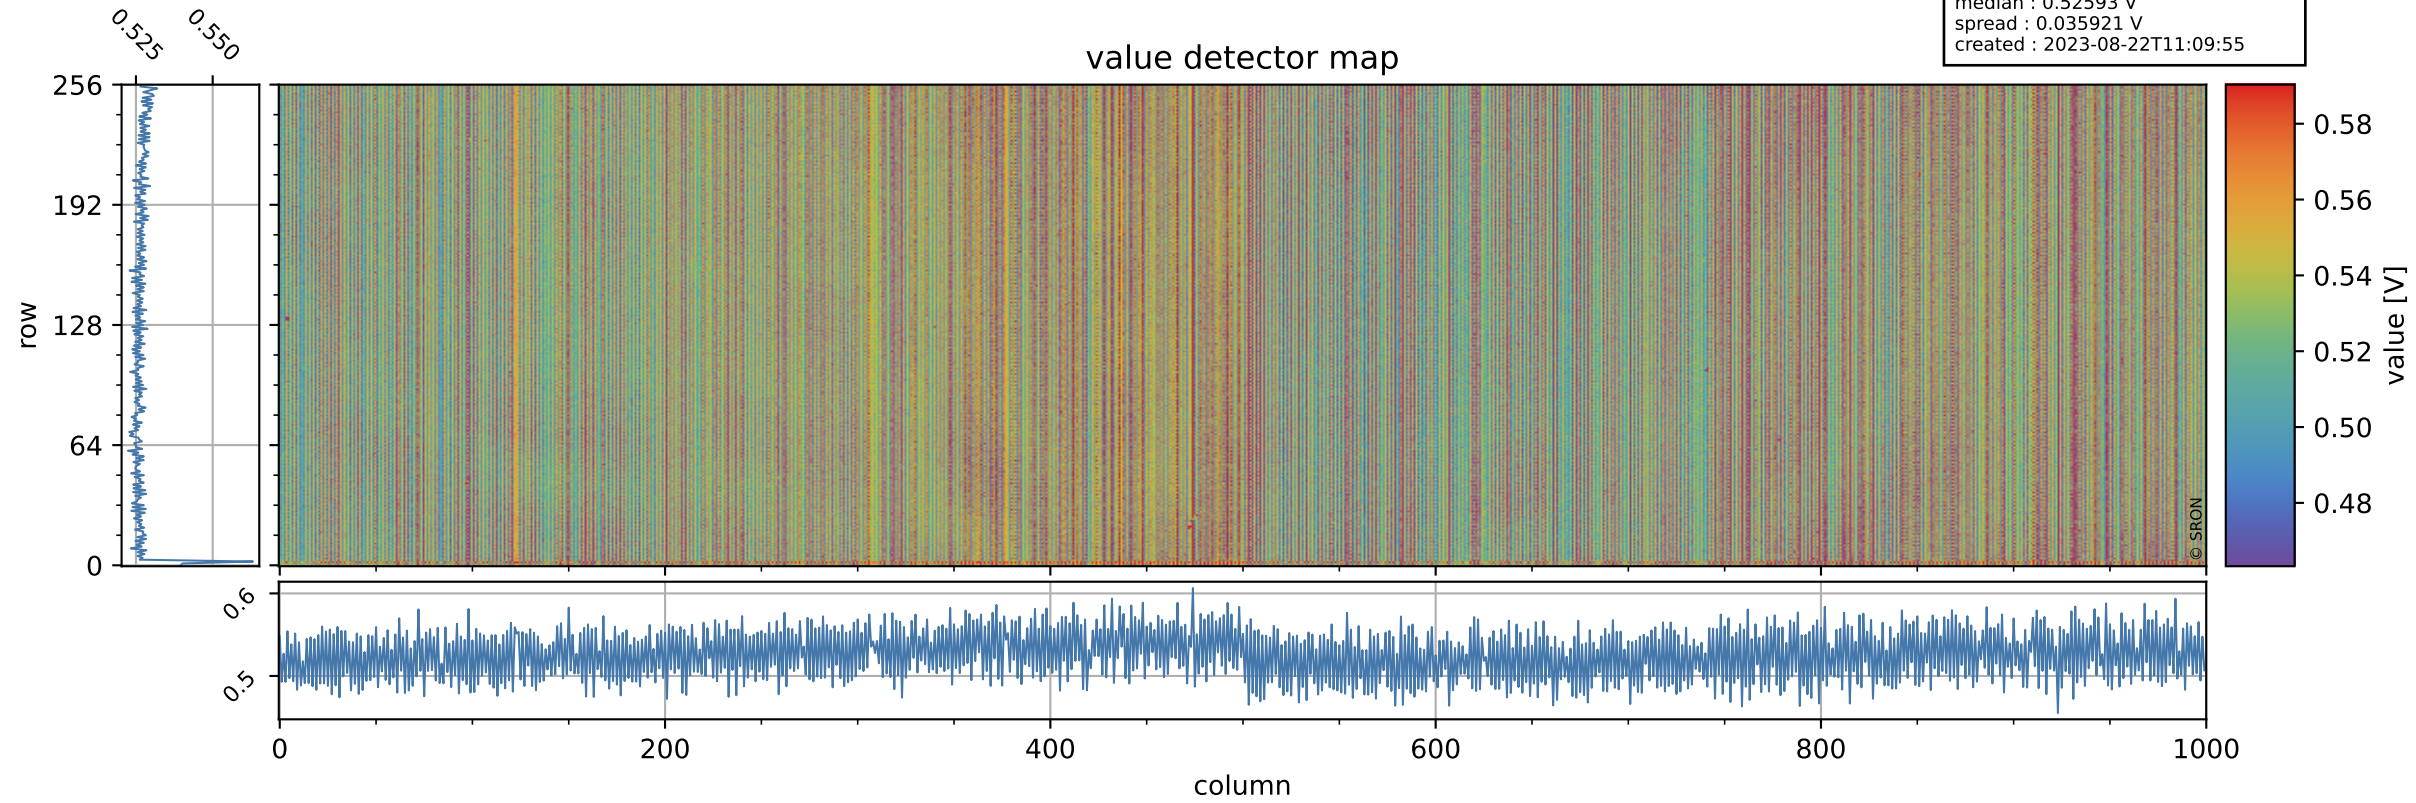

# Tropomi SWIR offset (beta nominal)

orbits : 20 in [17362, 17407]  
coverage : 2021-02-18 / 2021-02-21  
median : 0.52593 V  
spread : 0.035921 V  
created : 2023-08-22T11:09:55

## value detector map

# Tropomi SWIR offset (beta nominal)

orbits : 20 in [17362, 17407]  
coverage : 2021-02-18 / 2021-02-21  
median : 28.039  $\mu\text{V}$   
spread : 14.351  $\mu\text{V}$   
created : 2023-08-22T11:09:55

# Tropomi SWIR offset (beta nominal) ground-tracks of Sentinel-5P

orbits : 20 in [17362, 17407]  
coverage : 2021-02-18 / 2021-02-21  
created : 2023-08-22T11:09:56