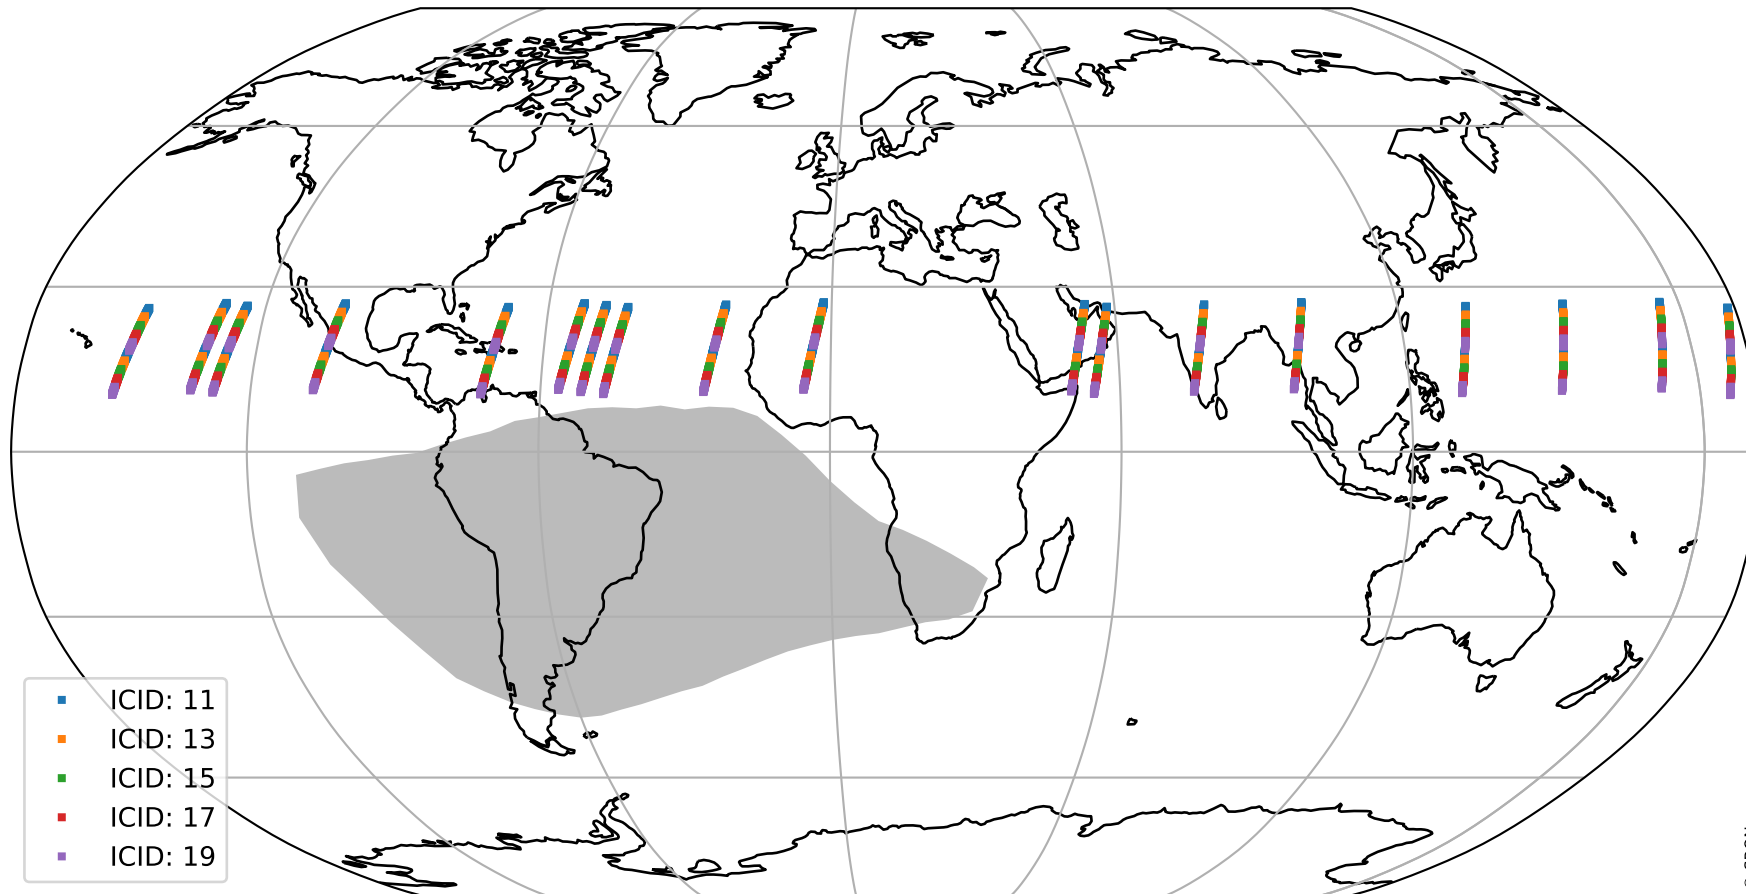

# Tropomi SWIR offset (beta nominal)

orbits : 18 in [17407, 17452]  
coverage : 2021-02-21 / 2021-02-24  
median : 29.251  $\mu\text{V}$   
spread : 14.854  $\mu\text{V}$   
created : 2023-08-22T11:09:57

# Tropomi SWIR offset (beta nominal)

orbits : 18 in [17407, 17452]  
coverage : 2021-02-21 / 2021-02-24  
median : -0.059736 mV  
spread : 0.39596 mV  
created : 2023-08-22T11:09:58

value compared with SWIR offset CKD

# Tropomi SWIR offset (beta nominal) ground-tracks of Sentinel-5P

orbits : 18 in [17407, 17452]  
coverage : 2021-02-21 / 2021-02-24  
created : 2023-08-22T11:09:58

# Tropomi SWIR offset (beta nominal)

orbits : [1867, 17452]  
coverage : 2018-02-20 / 2021-02-24  
created : 2023-08-22T11:09:58