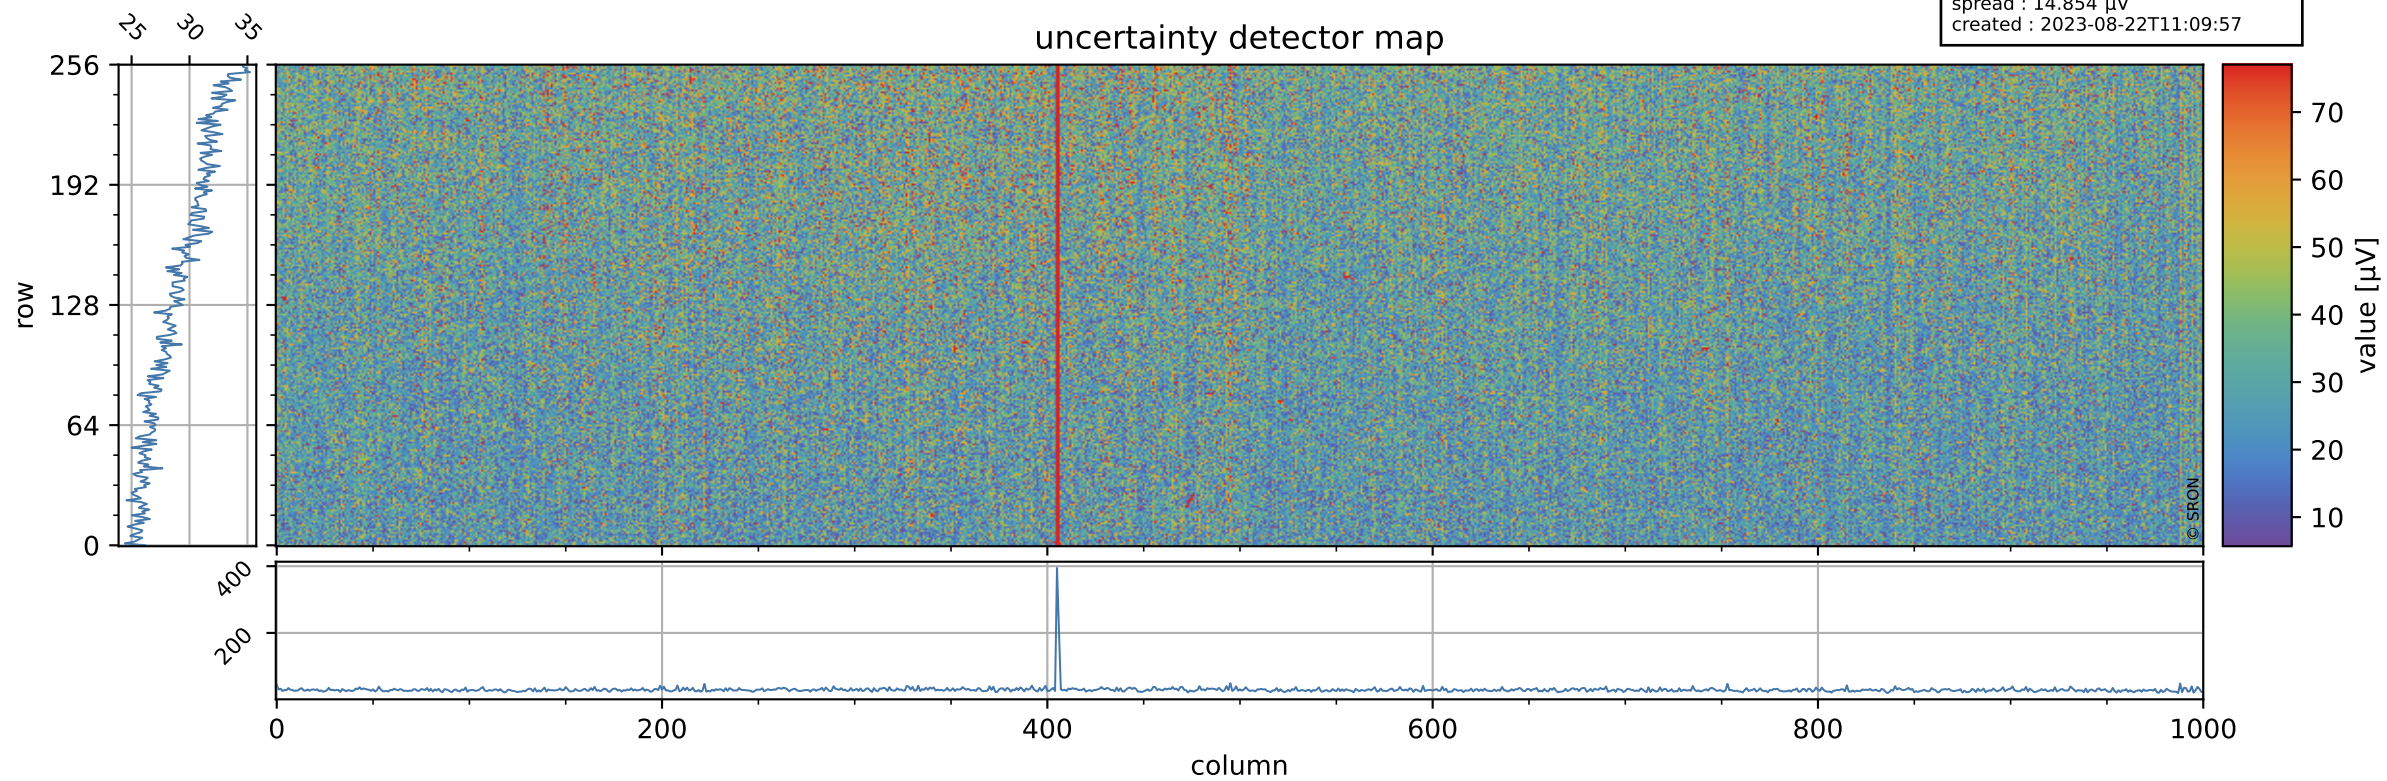

# Tropomi SWIR offset (beta nominal)

orbits : 18 in [17407, 17452]  
coverage : 2021-02-21 / 2021-02-24  
median : 0.52595 V  
spread : 0.035919 V  
created : 2023-08-22T11:09:57

## value detector map

# Tropomi SWIR offset (beta nominal)

orbits : 18 in [17407, 17452]  
coverage : 2021-02-21 / 2021-02-24  
median : 29.251  $\mu\text{V}$   
spread : 14.854  $\mu\text{V}$   
created : 2023-08-22T11:09:57

# Tropomi SWIR offset (beta nominal) ground-tracks of Sentinel-5P

orbits : 18 in [17407, 17452]  
coverage : 2021-02-21 / 2021-02-24  
created : 2023-08-22T11:09:58