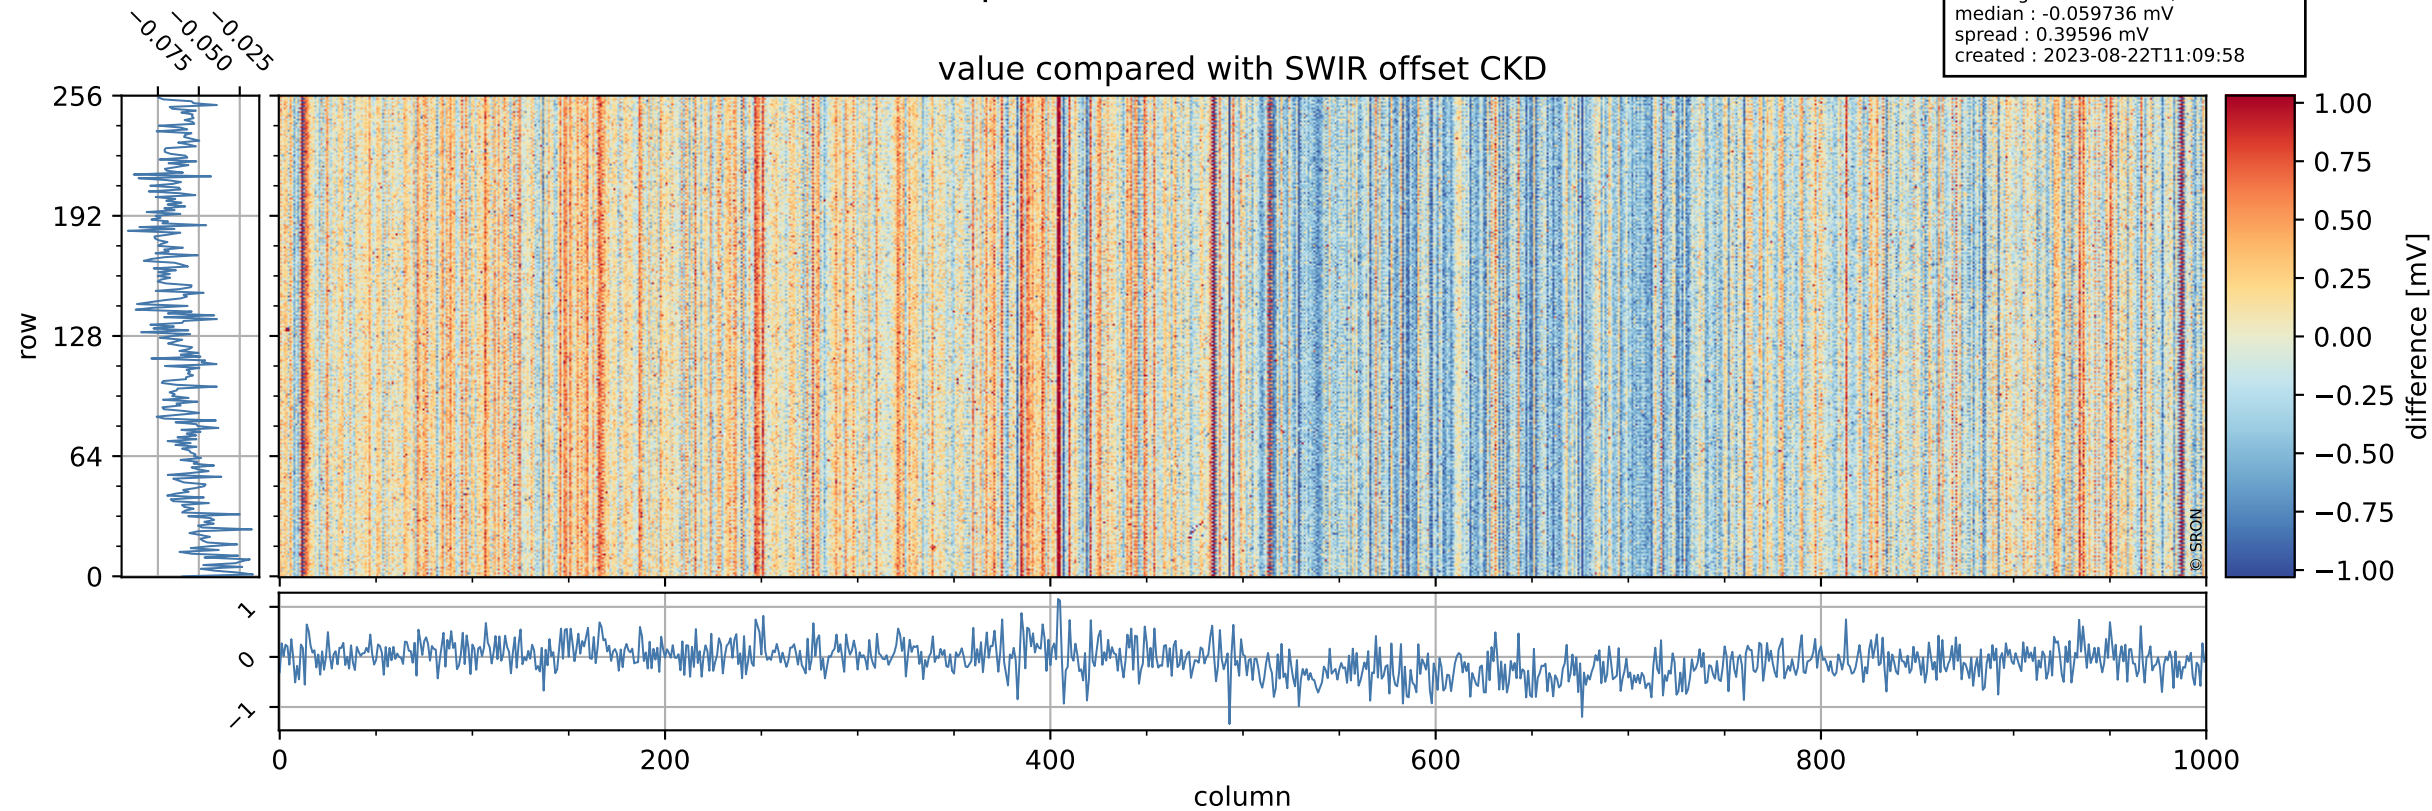

## value detector map

# Tropomi SWIR offset (beta nominal)

orbits : 18 in [17407, 17452]  
coverage : 2021-02-21 / 2021-02-24  
median : 29.251  $\mu\text{V}$   
spread : 14.854  $\mu\text{V}$   
created : 2023-08-22T11:09:57

# Tropomi SWIR offset (beta nominal)

orbits : 18 in [17407, 17452]  
coverage : 2021-02-21 / 2021-02-24  
median : -0.059736 mV  
spread : 0.39596 mV  
created : 2023-08-22T11:09:58

value compared with SWIR offset CKD

# Tropomi SWIR offset (beta nominal) ground-tracks of Sentinel-5P

orbits : 18 in [17407, 17452]  
coverage : 2021-02-21 / 2021-02-24  
created : 2023-08-22T11:09:58