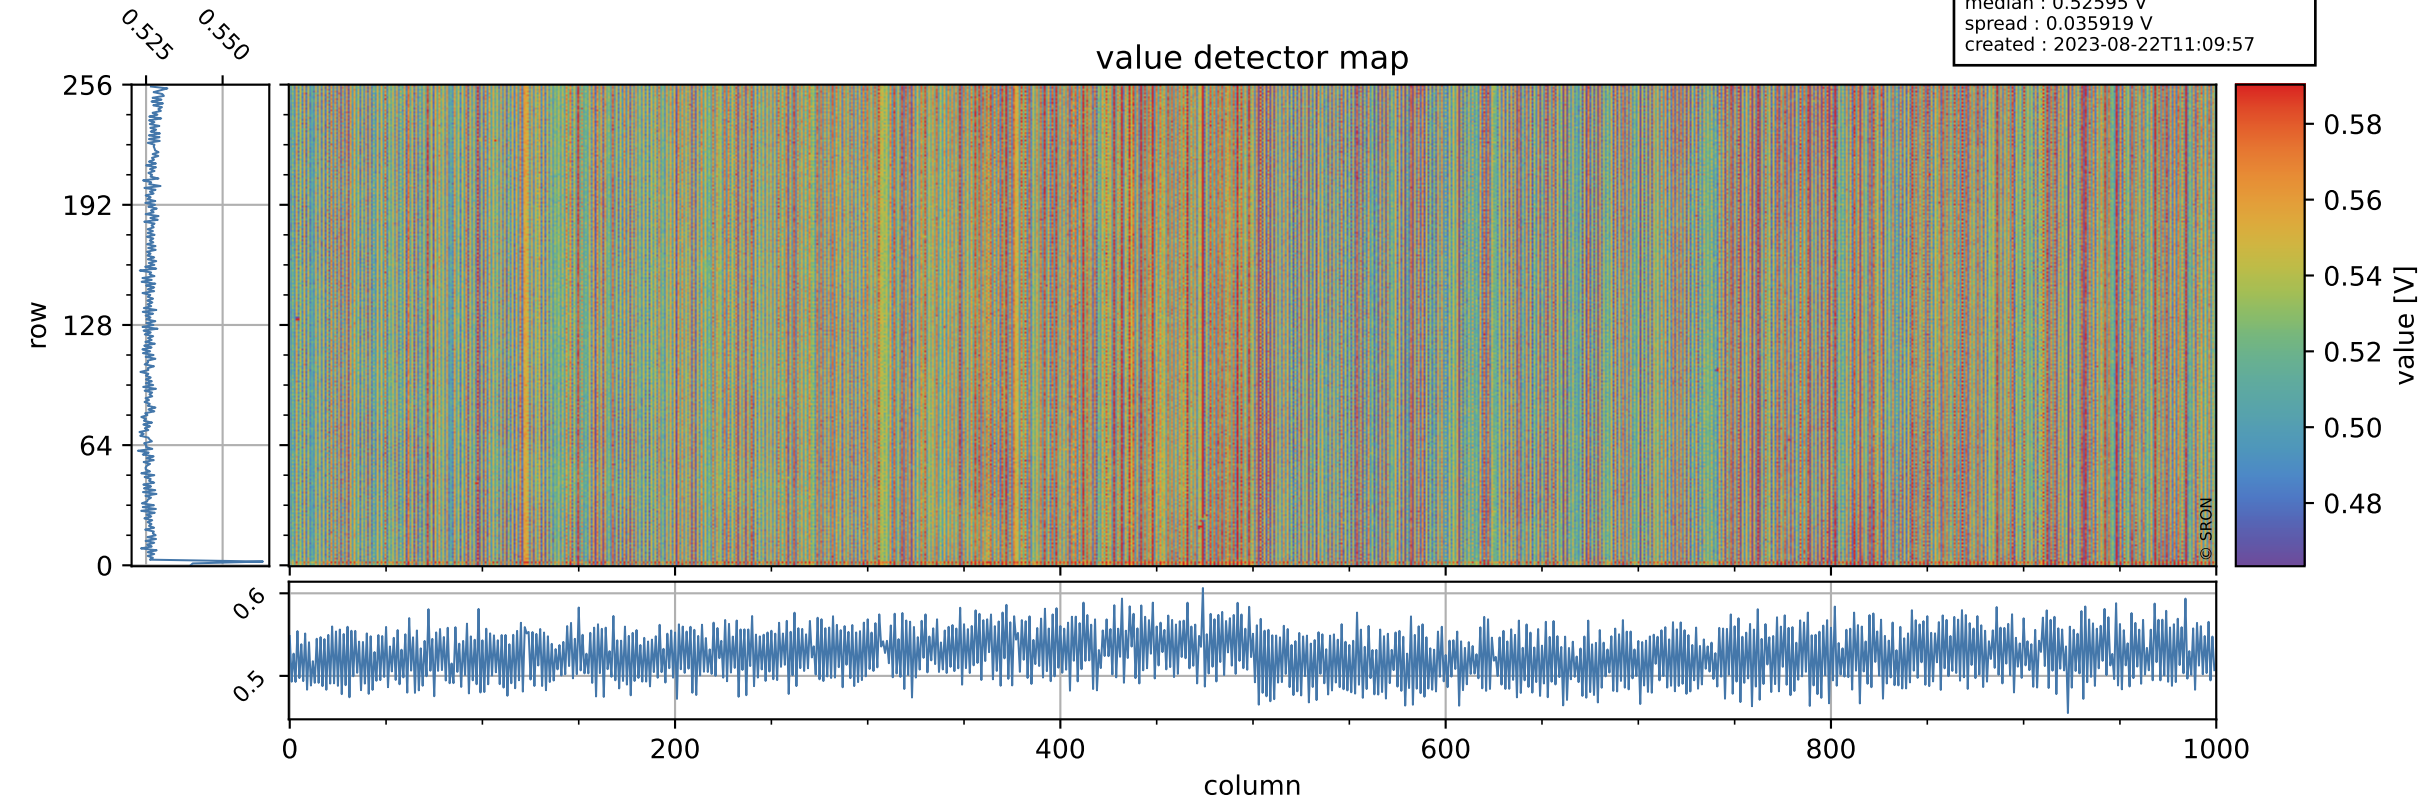

# Tropomi SWIR offset (beta nominal)

orbits : 18 in [17407, 17452]  
coverage : 2021-02-21 / 2021-02-24  
median : 0.52595 V  
spread : 0.035919 V  
created : 2023-08-22T11:09:57

## value detector map

# Tropomi SWIR offset (beta nominal)

orbits : 18 in [17407, 17452]  
coverage : 2021-02-21 / 2021-02-24  
median : 29.251  $\mu\text{V}$   
spread : 14.854  $\mu\text{V}$   
created : 2023-08-22T11:09:57

# Tropomi SWIR offset (beta nominal) ground-tracks of Sentinel-5P

orbits : 18 in [17407, 17452]  
coverage : 2021-02-21 / 2021-02-24  
created : 2023-08-22T11:09:58