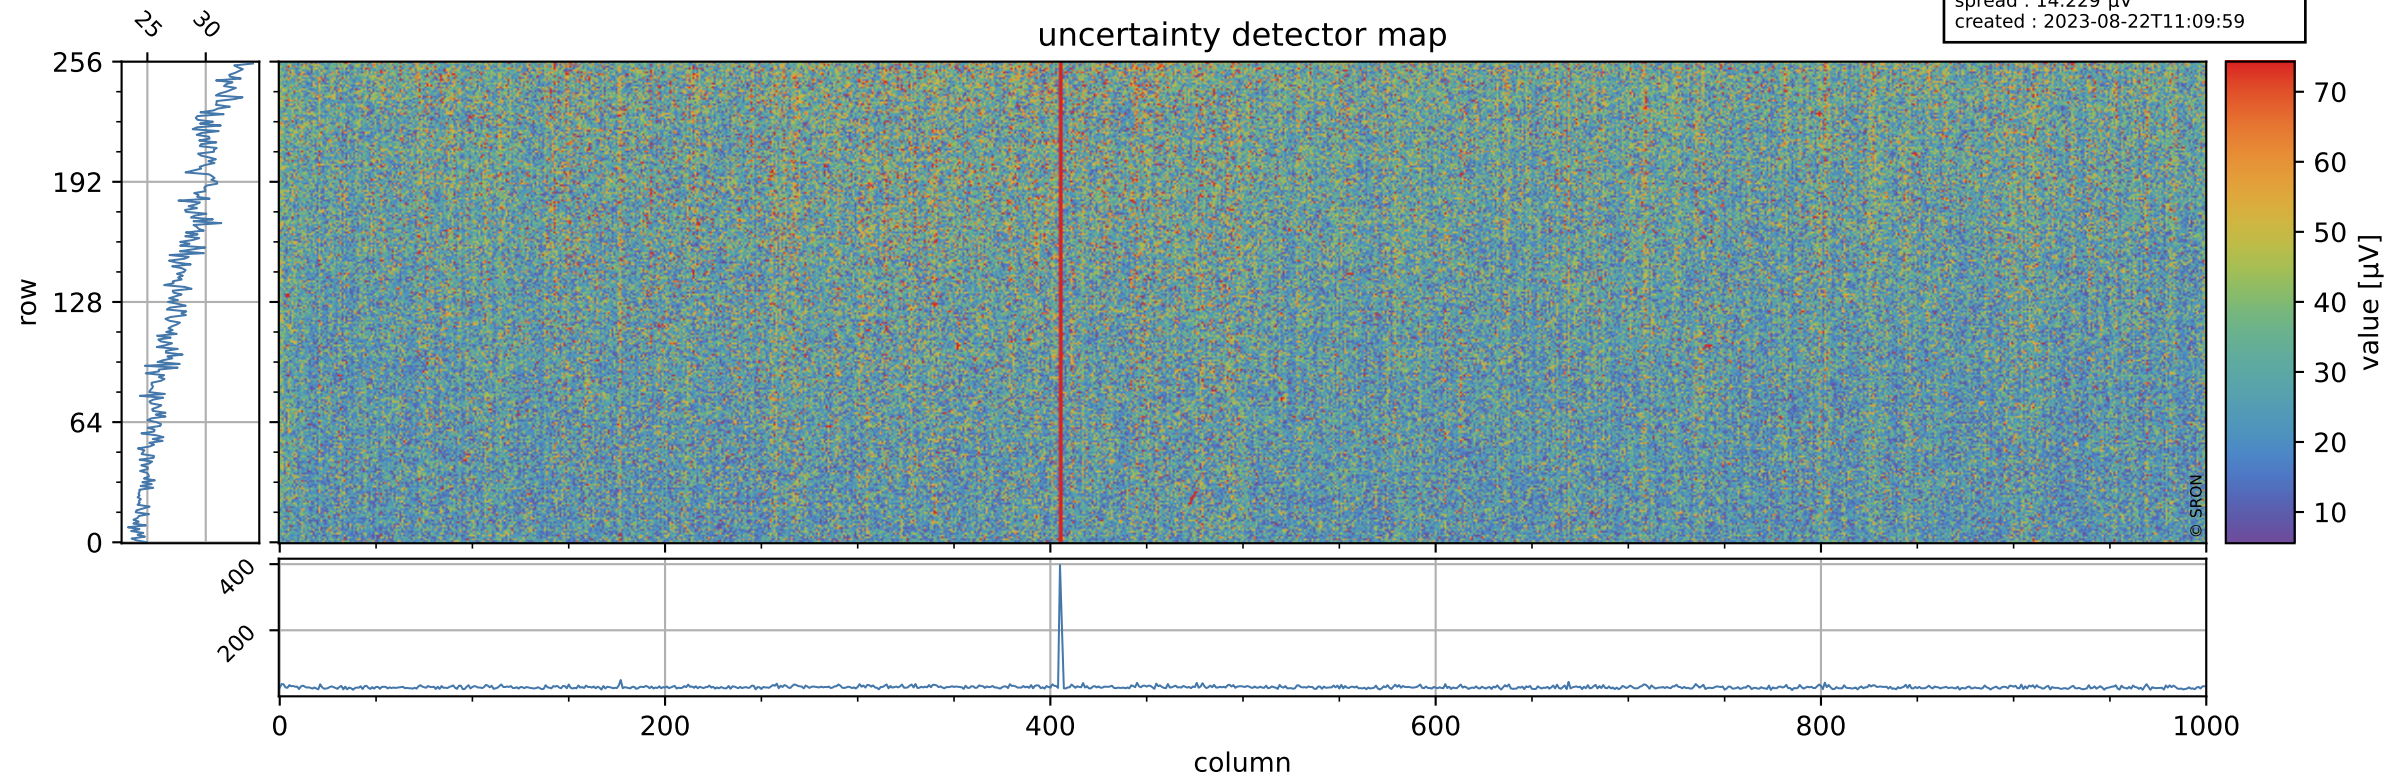

Tropomi SWIR offset (beta nominal)

orbits : 20 in [17452, 17497]
coverage : 2021-02-24 / 2021-02-27
median : 0.52594 V
spread : 0.035923 V
created : 2023-08-22T11:09:59

value detector map

Tropomi SWIR offset (beta nominal)

orbits : 20 in [17452, 17497]
coverage : 2021-02-24 / 2021-02-27
median : 27.998 μV
spread : 14.229 μV
created : 2023-08-22T11:09:59

Tropomi SWIR offset (beta nominal)

orbits : 20 in [17452, 17497]
coverage : 2021-02-24 / 2021-02-27
median : -0.07312 mV
spread : 0.39946 mV
created : 2023-08-22T11:10:00

value compared with SWIR offset CKD

Tropomi SWIR offset (beta nominal) ground-tracks of Sentinel-5P

orbits : 20 in [17452, 17497]
coverage : 2021-02-24 / 2021-02-27
created : 2023-08-22T11:10:00

Tropomi SWIR offset (beta nominal)

orbits : [1867, 17497]
coverage : 2018-02-20 / 2021-02-27
created : 2023-08-22T11:10:00

trend of detector median & temperatures