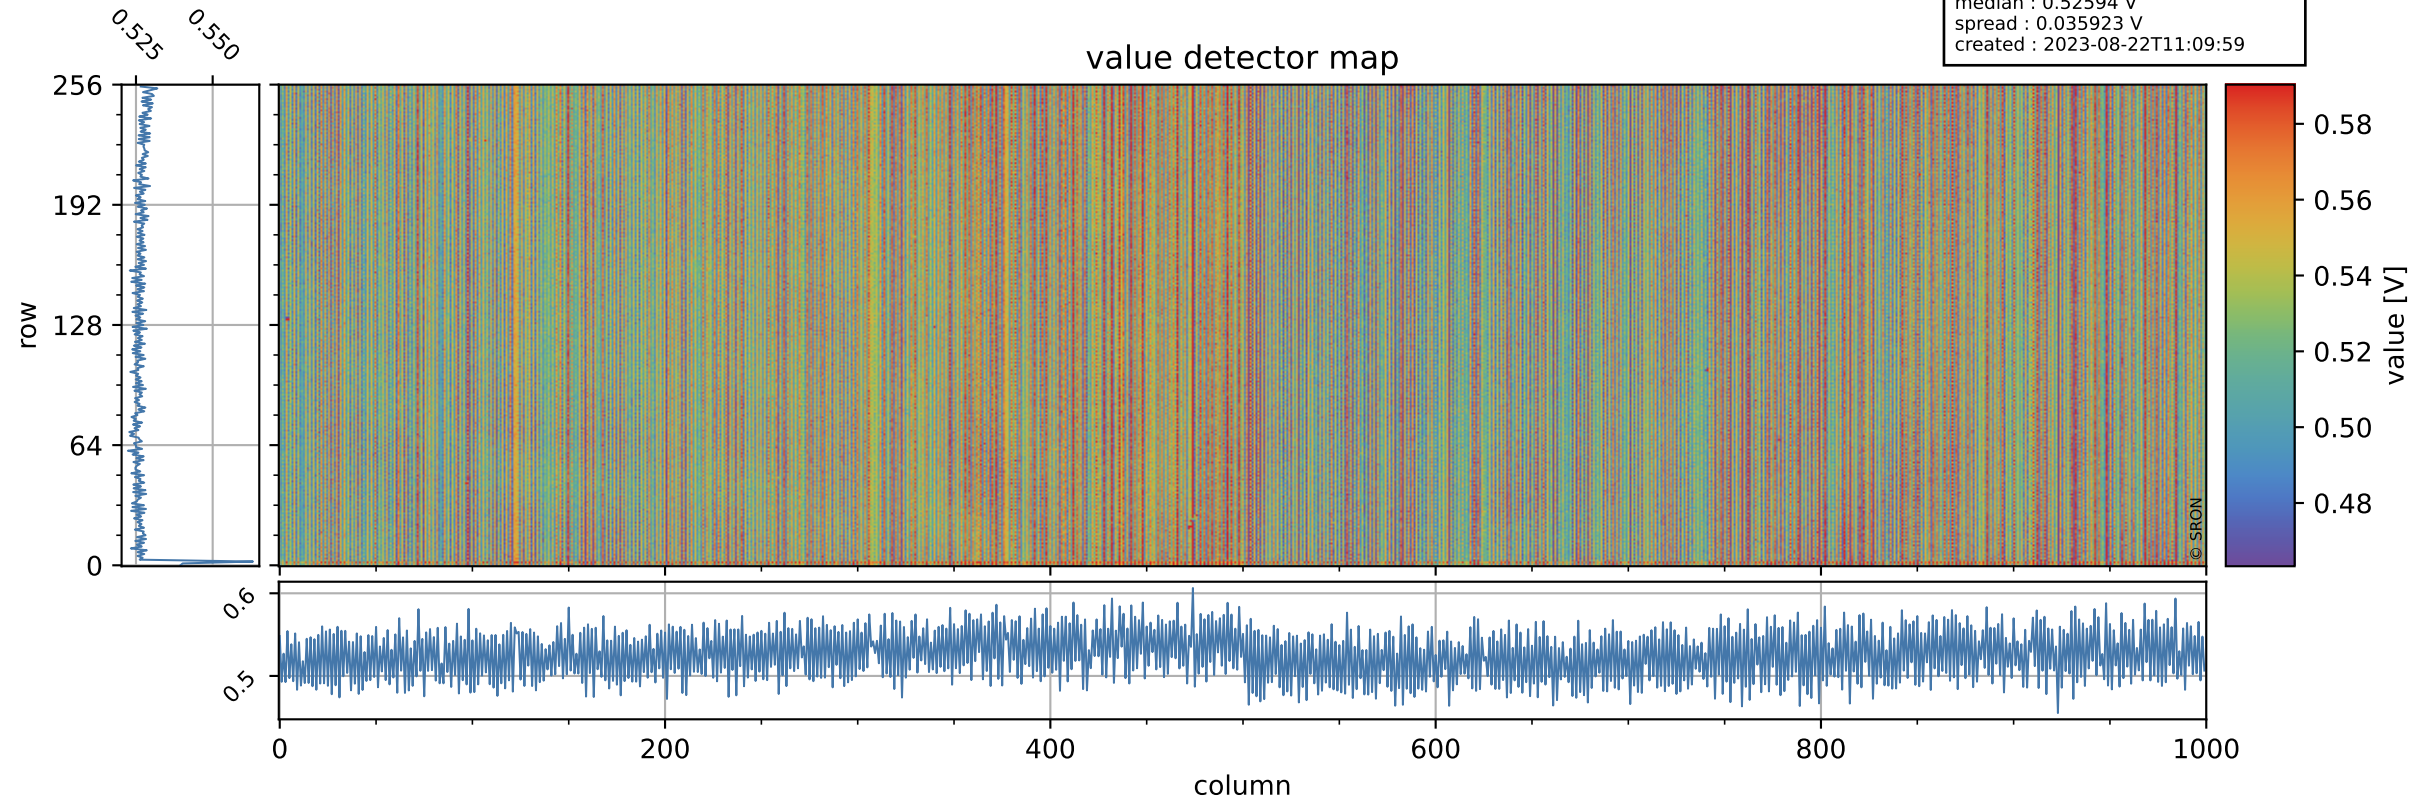

Tropomi SWIR offset (beta nominal)

orbits : 20 in [17452, 17497]
coverage : 2021-02-24 / 2021-02-27
median : 0.52594 V
spread : 0.035923 V
created : 2023-08-22T11:09:59

value detector map

Tropomi SWIR offset (beta nominal)

orbits : 20 in [17452, 17497]
coverage : 2021-02-24 / 2021-02-27
median : 27.998 μV
spread : 14.229 μV
created : 2023-08-22T11:09:59

Tropomi SWIR offset (beta nominal)

orbits : 20 in [17452, 17497]
coverage : 2021-02-24 / 2021-02-27
median : -0.07312 mV
spread : 0.39946 mV
created : 2023-08-22T11:10:00

value compared with SWIR offset CKD

Tropomi SWIR offset (beta nominal) ground-tracks of Sentinel-5P

orbits : 20 in [17452, 17497]
coverage : 2021-02-24 / 2021-02-27
created : 2023-08-22T11:10:00

Tropomi SWIR offset (beta nominal)

orbits : [1867, 17497]
coverage : 2018-02-20 / 2021-02-27
created : 2023-08-22T11:10:00

trend of detector median & temperatures