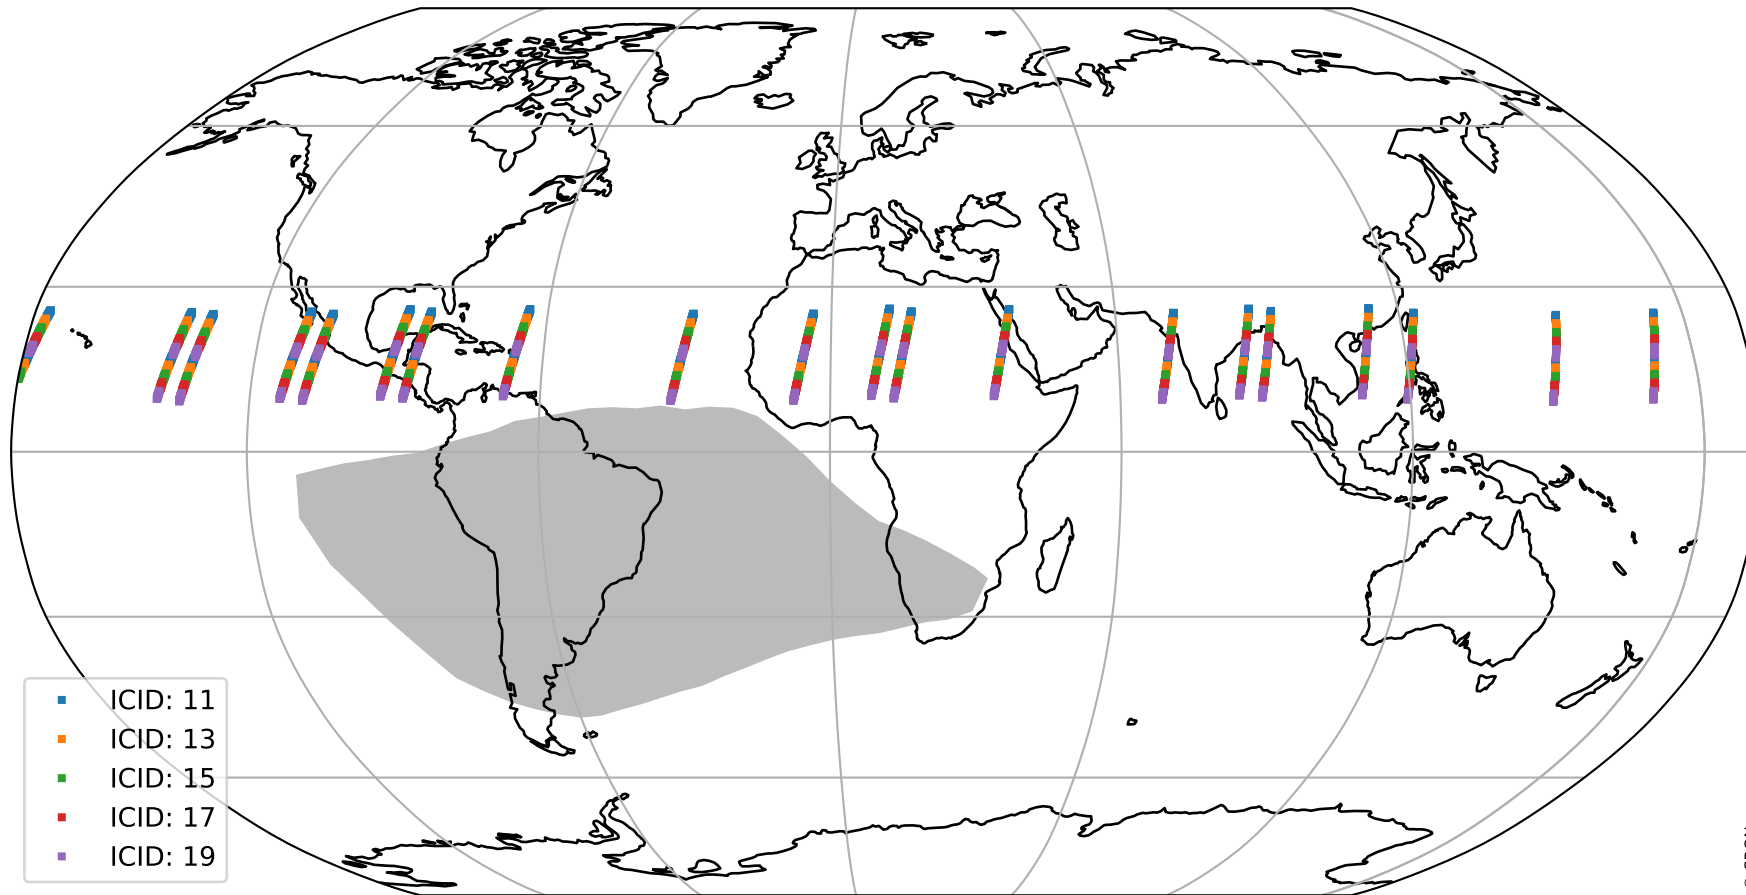

Tropomi SWIR offset (beta nominal)

orbits : 20 in [17452, 17497]
coverage : 2021-02-24 / 2021-02-27
median : 0.52594 V
spread : 0.035923 V
created : 2023-08-22T11:09:59

value detector map

Tropomi SWIR offset (beta nominal)

orbits : 20 in [17452, 17497]
coverage : 2021-02-24 / 2021-02-27
median : 27.998 μV
spread : 14.229 μV
created : 2023-08-22T11:09:59

Tropomi SWIR offset (beta nominal)

orbits : 20 in [17452, 17497]
coverage : 2021-02-24 / 2021-02-27
median : -0.07312 mV
spread : 0.39946 mV
created : 2023-08-22T11:10:00

value compared with SWIR offset CKD

Tropomi SWIR offset (beta nominal) ground-tracks of Sentinel-5P

orbits : 20 in [17452, 17497]
coverage : 2021-02-24 / 2021-02-27
created : 2023-08-22T11:10:00

Tropomi SWIR offset (beta nominal)

orbits : [1867, 17497]
coverage : 2018-02-20 / 2021-02-27
created : 2023-08-22T11:10:00

trend of detector median & temperatures