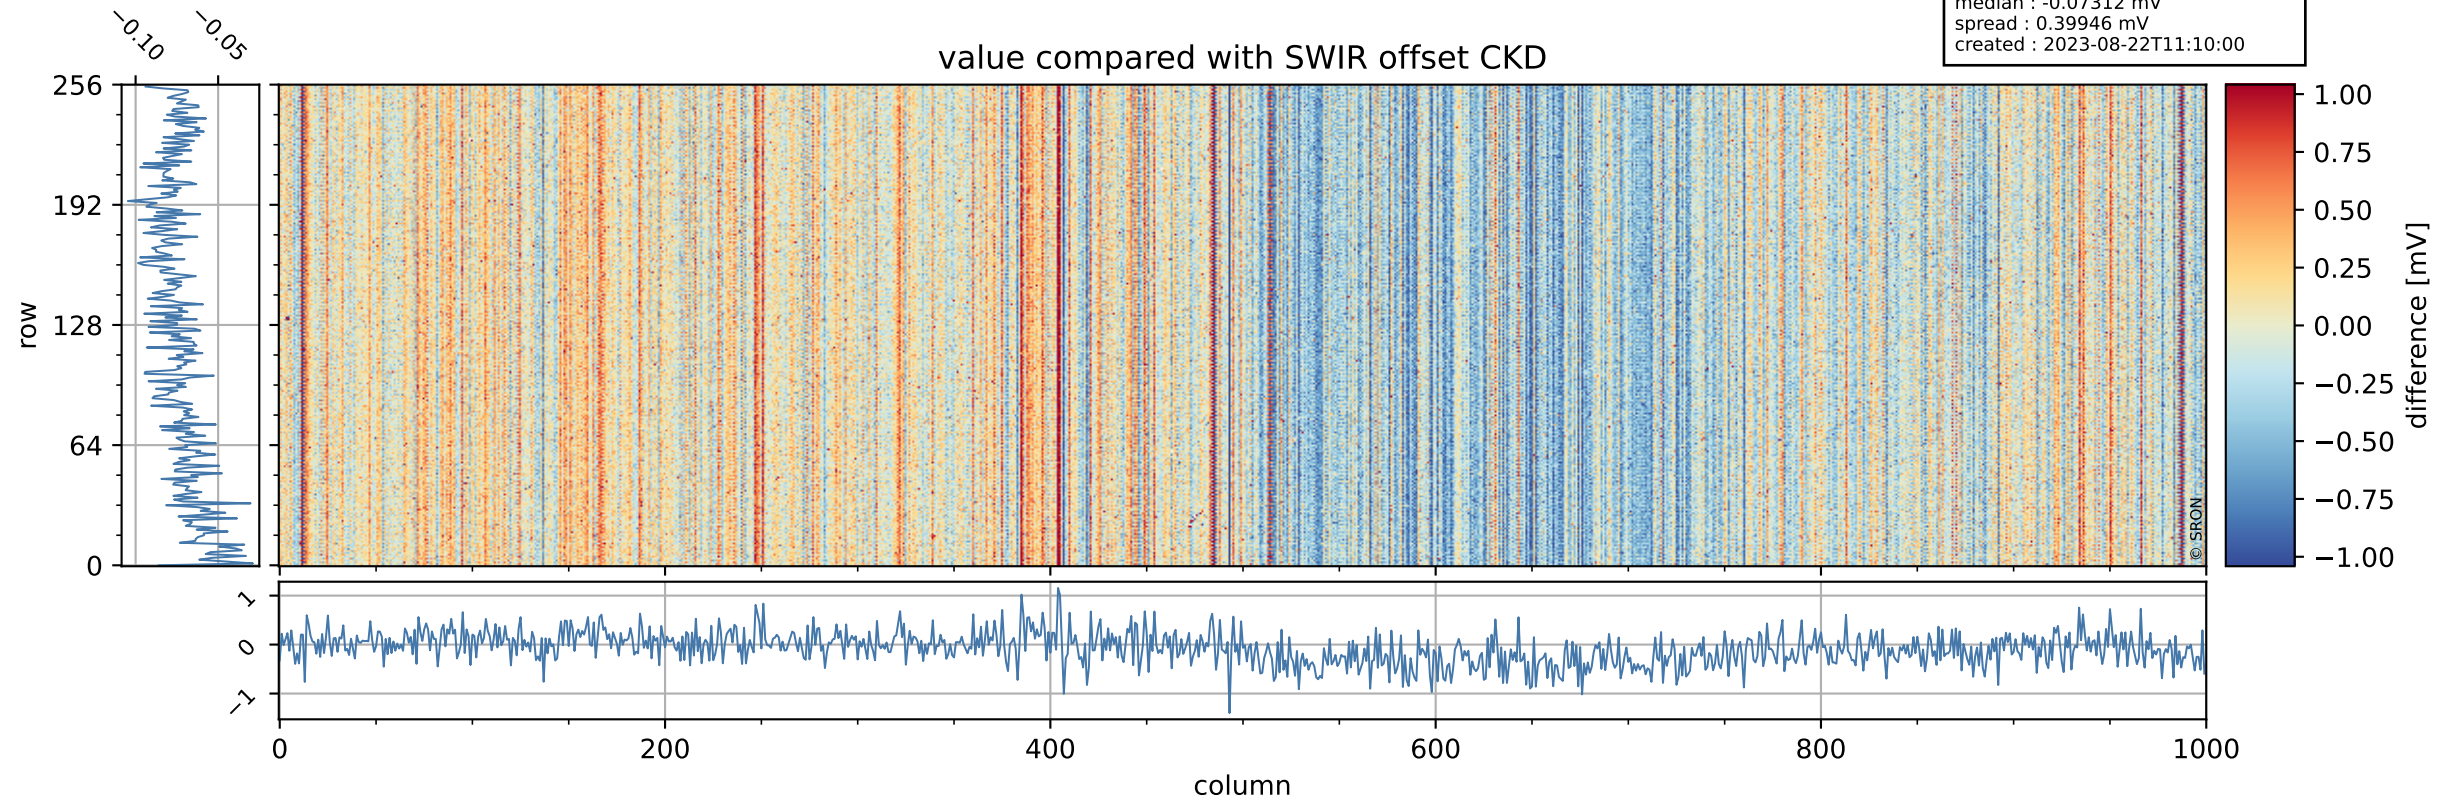

Tropomi SWIR offset (beta nominal)

orbits : 20 in [17452, 17497]
coverage : 2021-02-24 / 2021-02-27
median : 0.52594 V
spread : 0.035923 V
created : 2023-08-22T11:09:59

value detector map

Tropomi SWIR offset (beta nominal)

orbits : 20 in [17452, 17497]
coverage : 2021-02-24 / 2021-02-27
median : 27.998 μV
spread : 14.229 μV
created : 2023-08-22T11:09:59

Tropomi SWIR offset (beta nominal)

orbits : 20 in [17452, 17497]
coverage : 2021-02-24 / 2021-02-27
median : -0.07312 mV
spread : 0.39946 mV
created : 2023-08-22T11:10:00

value compared with SWIR offset CKD

Tropomi SWIR offset (beta nominal) ground-tracks of Sentinel-5P

orbits : 20 in [17452, 17497]
coverage : 2021-02-24 / 2021-02-27
created : 2023-08-22T11:10:00

Tropomi SWIR offset (beta nominal)

orbits : [1867, 17497]
coverage : 2018-02-20 / 2021-02-27
created : 2023-08-22T11:10:00

trend of detector median & temperatures