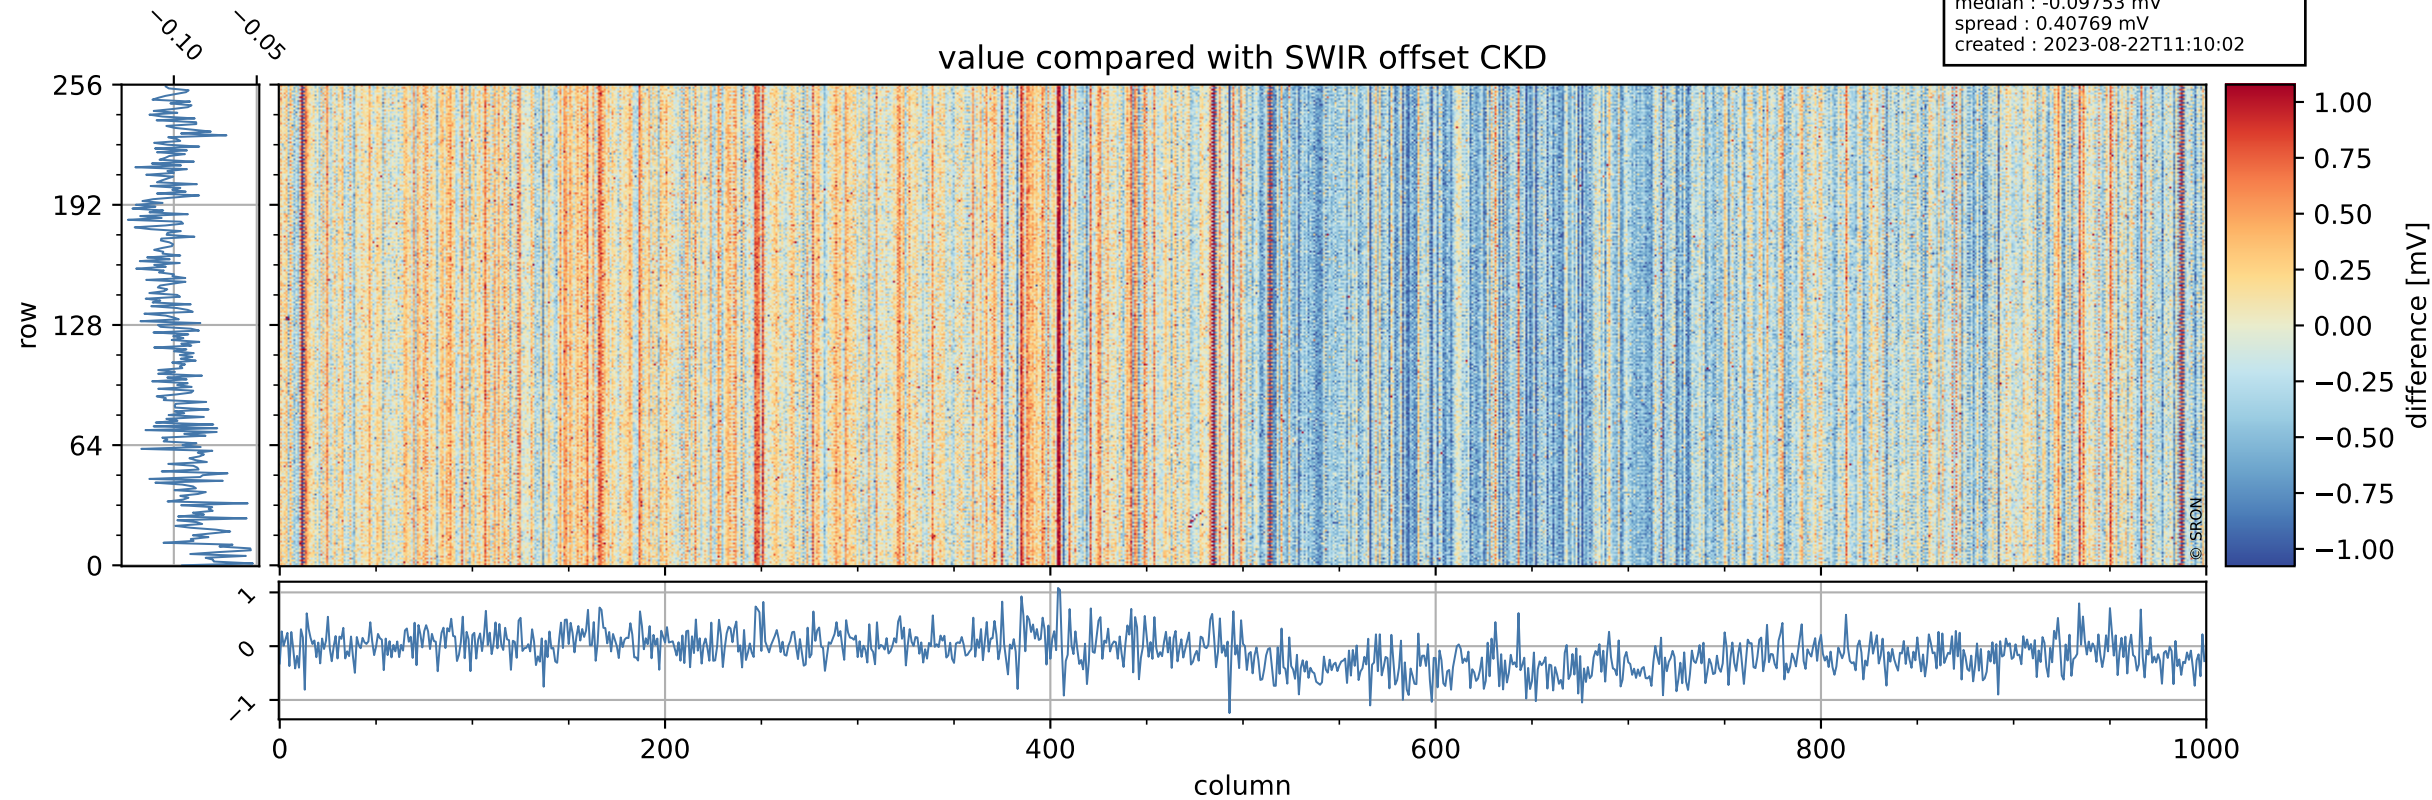

Tropomi SWIR offset (beta nominal)

orbits : 19 in [17497, 17542]
coverage : 2021-02-27 / 2021-03-02
median : 0.52592 V
spread : 0.035922 V
created : 2023-08-22T11:10:01

value detector map

Tropomi SWIR offset (beta nominal)

orbits : 19 in [17497, 17542]
coverage : 2021-02-27 / 2021-03-02
median : 29.635 μV
spread : 14.952 μV
created : 2023-08-22T11:10:02

Tropomi SWIR offset (beta nominal)

orbits : 19 in [17497, 17542]
coverage : 2021-02-27 / 2021-03-02
median : -0.09753 mV
spread : 0.40769 mV
created : 2023-08-22T11:10:02

value compared with SWIR offset CKD

Tropomi SWIR offset (beta nominal) ground-tracks of Sentinel-5P

orbits : 19 in [17497, 17542]
coverage : 2021-02-27 / 2021-03-02
created : 2023-08-22T11:10:02

Tropomi SWIR offset (beta nominal)

orbits : [1867, 17542]
coverage : 2018-02-20 / 2021-03-02
created : 2023-08-22T11:10:03

trend of detector median & temperatures