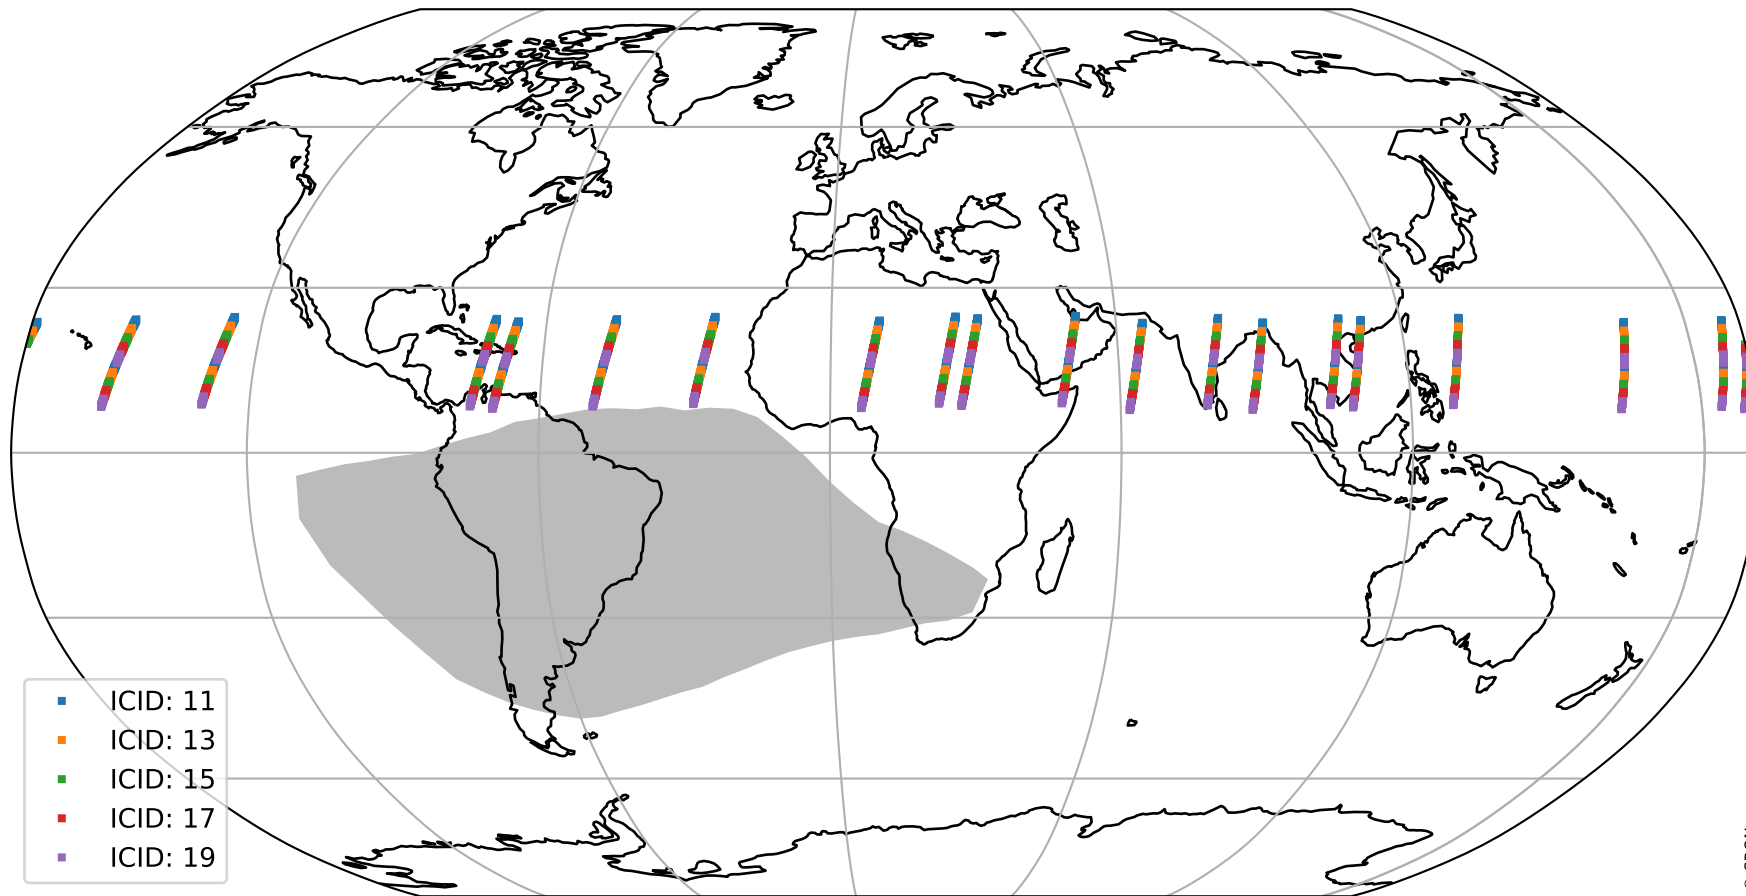

Tropomi SWIR offset (beta nominal)

orbits : 19 in [17497, 17542]
coverage : 2021-02-27 / 2021-03-02
median : 0.52592 V
spread : 0.035922 V
created : 2023-08-22T11:10:01

value detector map

Tropomi SWIR offset (beta nominal)

orbits : 19 in [17497, 17542]
coverage : 2021-02-27 / 2021-03-02
median : 29.635 μV
spread : 14.952 μV
created : 2023-08-22T11:10:02

Tropomi SWIR offset (beta nominal)

orbits : 19 in [17497, 17542]
coverage : 2021-02-27 / 2021-03-02
median : -0.09753 mV
spread : 0.40769 mV
created : 2023-08-22T11:10:02

value compared with SWIR offset CKD

Tropomi SWIR offset (beta nominal) ground-tracks of Sentinel-5P

orbits : 19 in [17497, 17542]
coverage : 2021-02-27 / 2021-03-02
created : 2023-08-22T11:10:02

Tropomi SWIR offset (beta nominal)

orbits : [1867, 17542]
coverage : 2018-02-20 / 2021-03-02
created : 2023-08-22T11:10:03

trend of detector median & temperatures