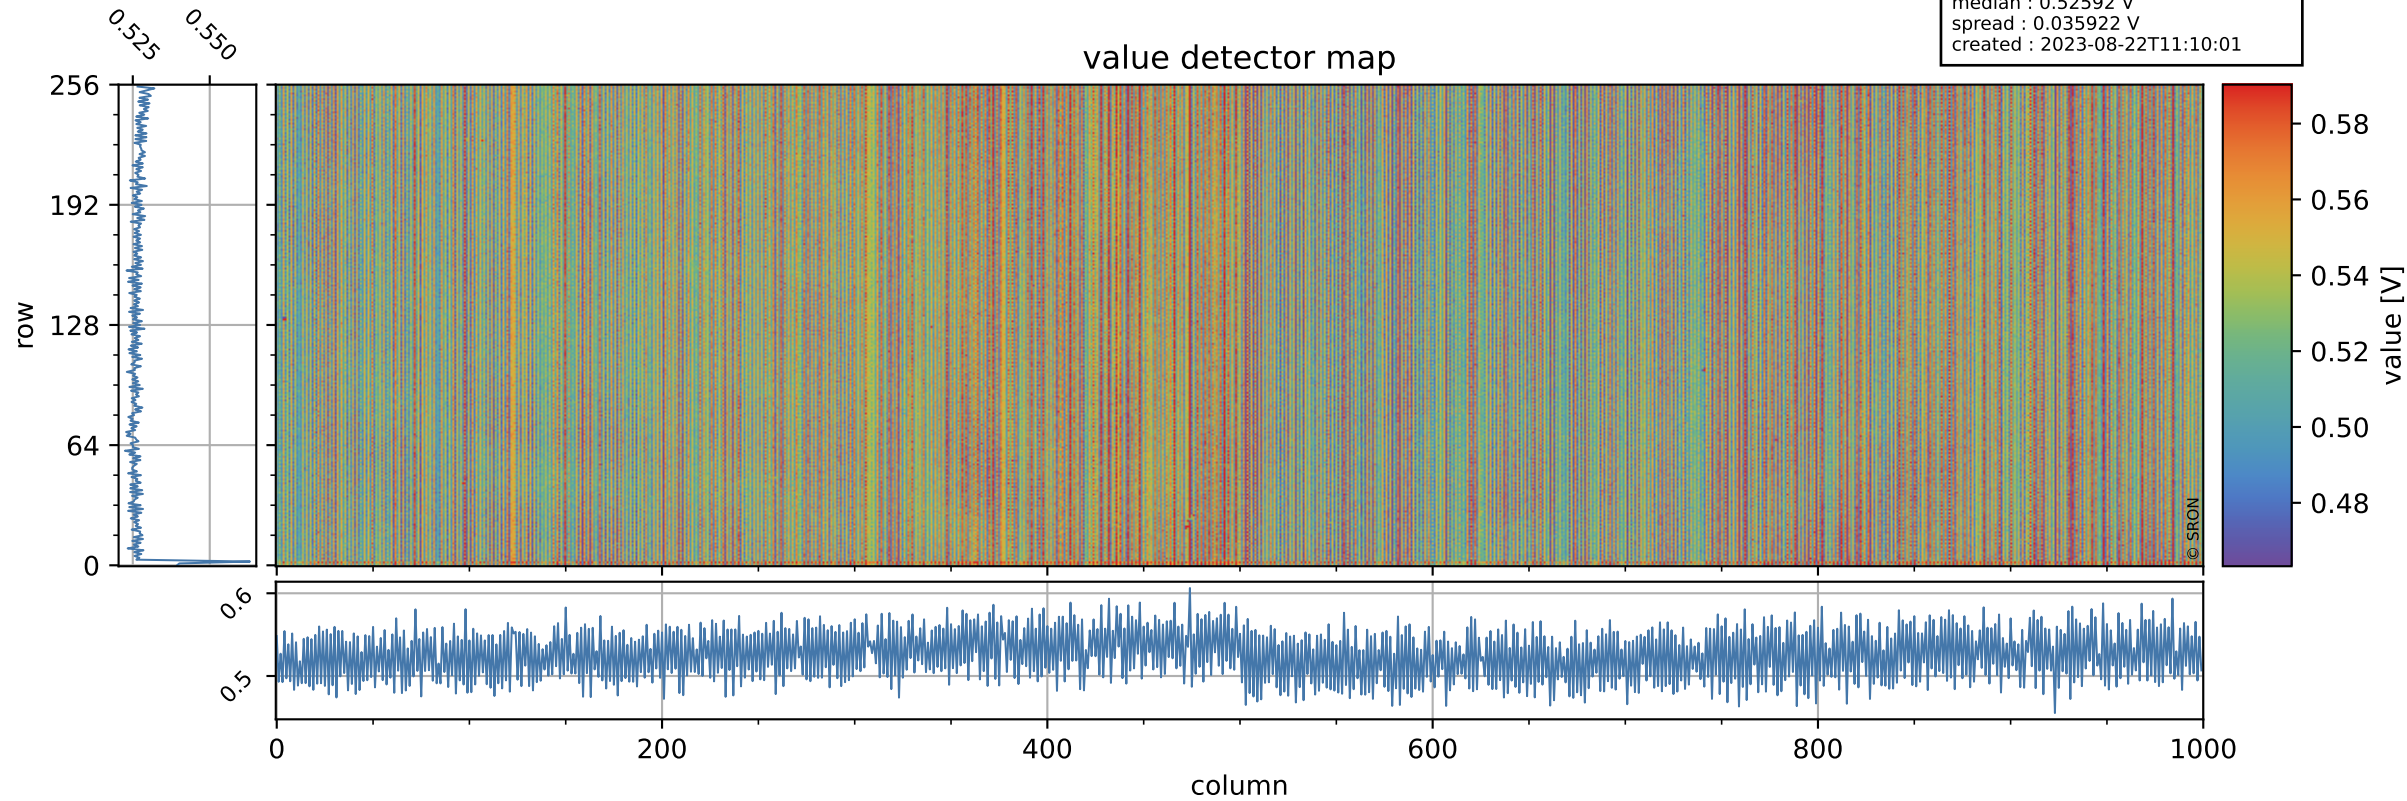

Tropomi SWIR offset (beta nominal)

orbits : 19 in [17497, 17542]
coverage : 2021-02-27 / 2021-03-02
median : 0.52592 V
spread : 0.035922 V
created : 2023-08-22T11:10:01

value detector map

Tropomi SWIR offset (beta nominal)

orbits : 19 in [17497, 17542]
coverage : 2021-02-27 / 2021-03-02
median : 29.635 μV
spread : 14.952 μV
created : 2023-08-22T11:10:02

Tropomi SWIR offset (beta nominal)

orbits : 19 in [17497, 17542]
coverage : 2021-02-27 / 2021-03-02
median : -0.09753 mV
spread : 0.40769 mV
created : 2023-08-22T11:10:02

value compared with SWIR offset CKD

Tropomi SWIR offset (beta nominal) ground-tracks of Sentinel-5P

orbits : 19 in [17497, 17542]
coverage : 2021-02-27 / 2021-03-02
created : 2023-08-22T11:10:02

Tropomi SWIR offset (beta nominal)

orbits : [1867, 17542]
coverage : 2018-02-20 / 2021-03-02
created : 2023-08-22T11:10:03

trend of detector median & temperatures