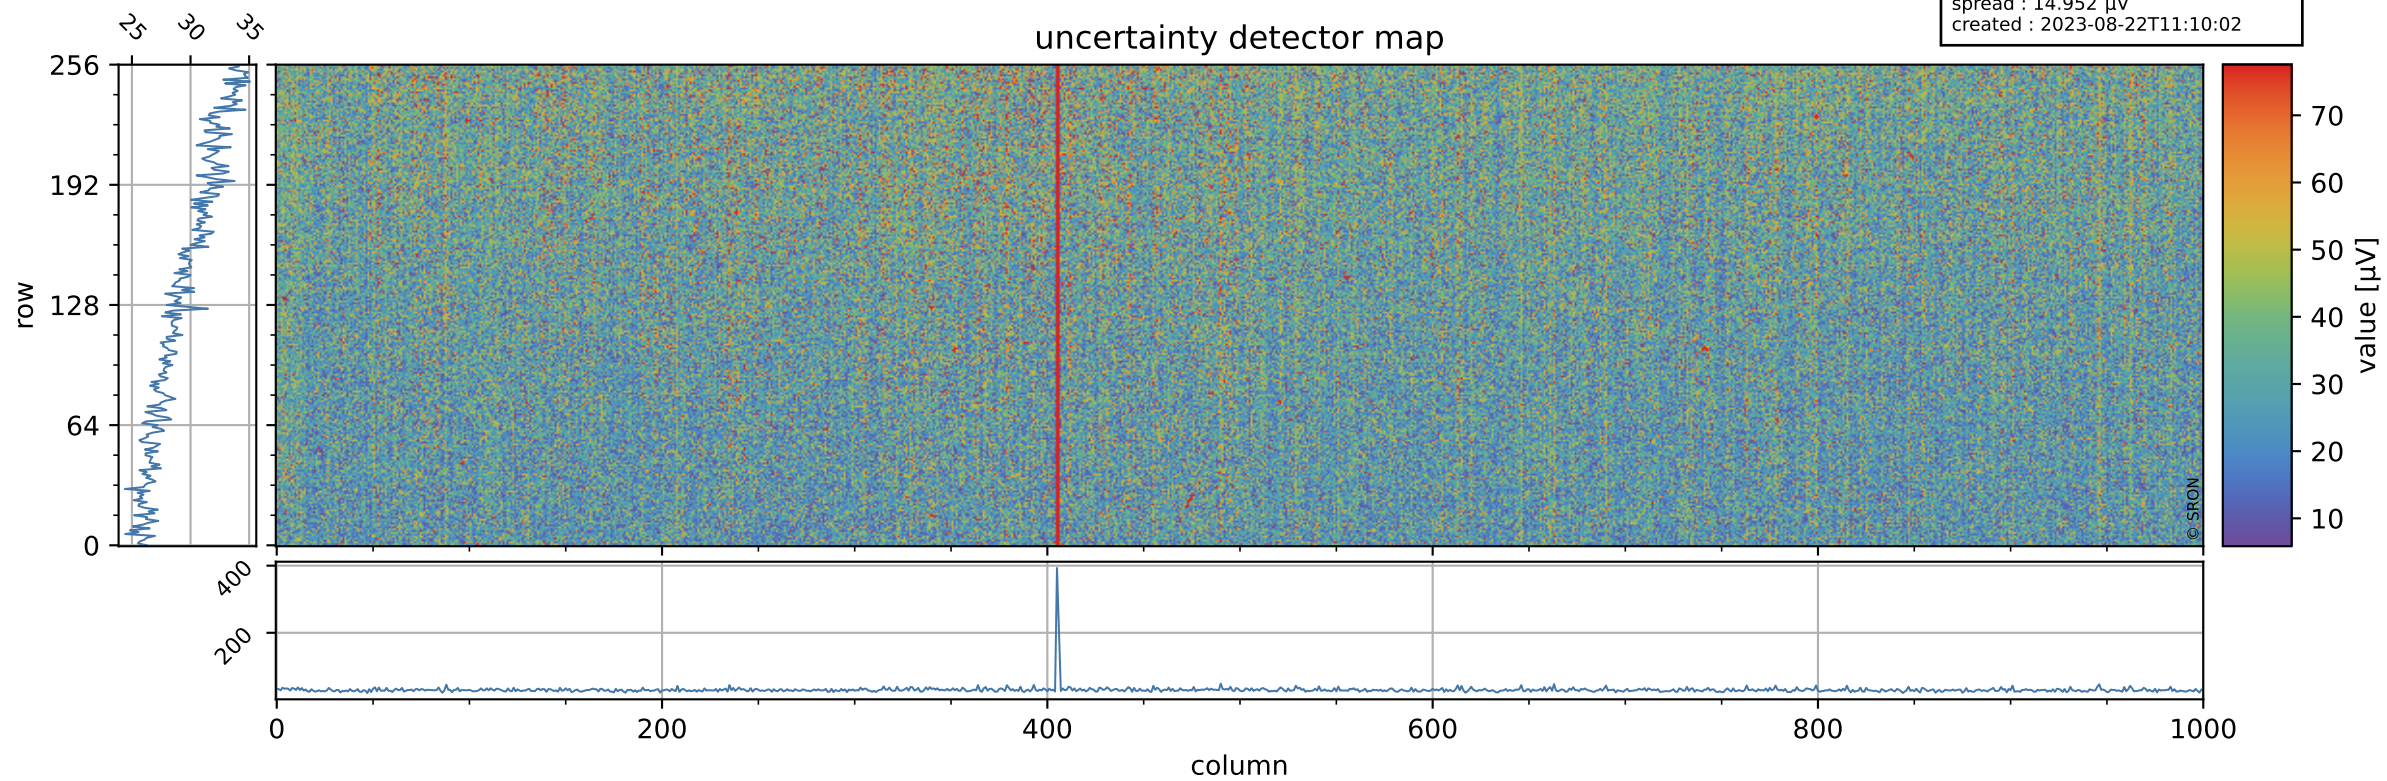

Tropomi SWIR offset (beta nominal)

orbits : 19 in [17497, 17542]
coverage : 2021-02-27 / 2021-03-02
median : 0.52592 V
spread : 0.035922 V
created : 2023-08-22T11:10:01

value detector map

Tropomi SWIR offset (beta nominal)

orbits : 19 in [17497, 17542]
coverage : 2021-02-27 / 2021-03-02
median : 29.635 μV
spread : 14.952 μV
created : 2023-08-22T11:10:02

Tropomi SWIR offset (beta nominal)

orbits : 19 in [17497, 17542]
coverage : 2021-02-27 / 2021-03-02
median : -0.09753 mV
spread : 0.40769 mV
created : 2023-08-22T11:10:02

value compared with SWIR offset CKD

Tropomi SWIR offset (beta nominal) ground-tracks of Sentinel-5P

orbits : 19 in [17497, 17542]
coverage : 2021-02-27 / 2021-03-02
created : 2023-08-22T11:10:02

Tropomi SWIR offset (beta nominal)

orbits : [1867, 17542]
coverage : 2018-02-20 / 2021-03-02
created : 2023-08-22T11:10:03

trend of detector median & temperatures