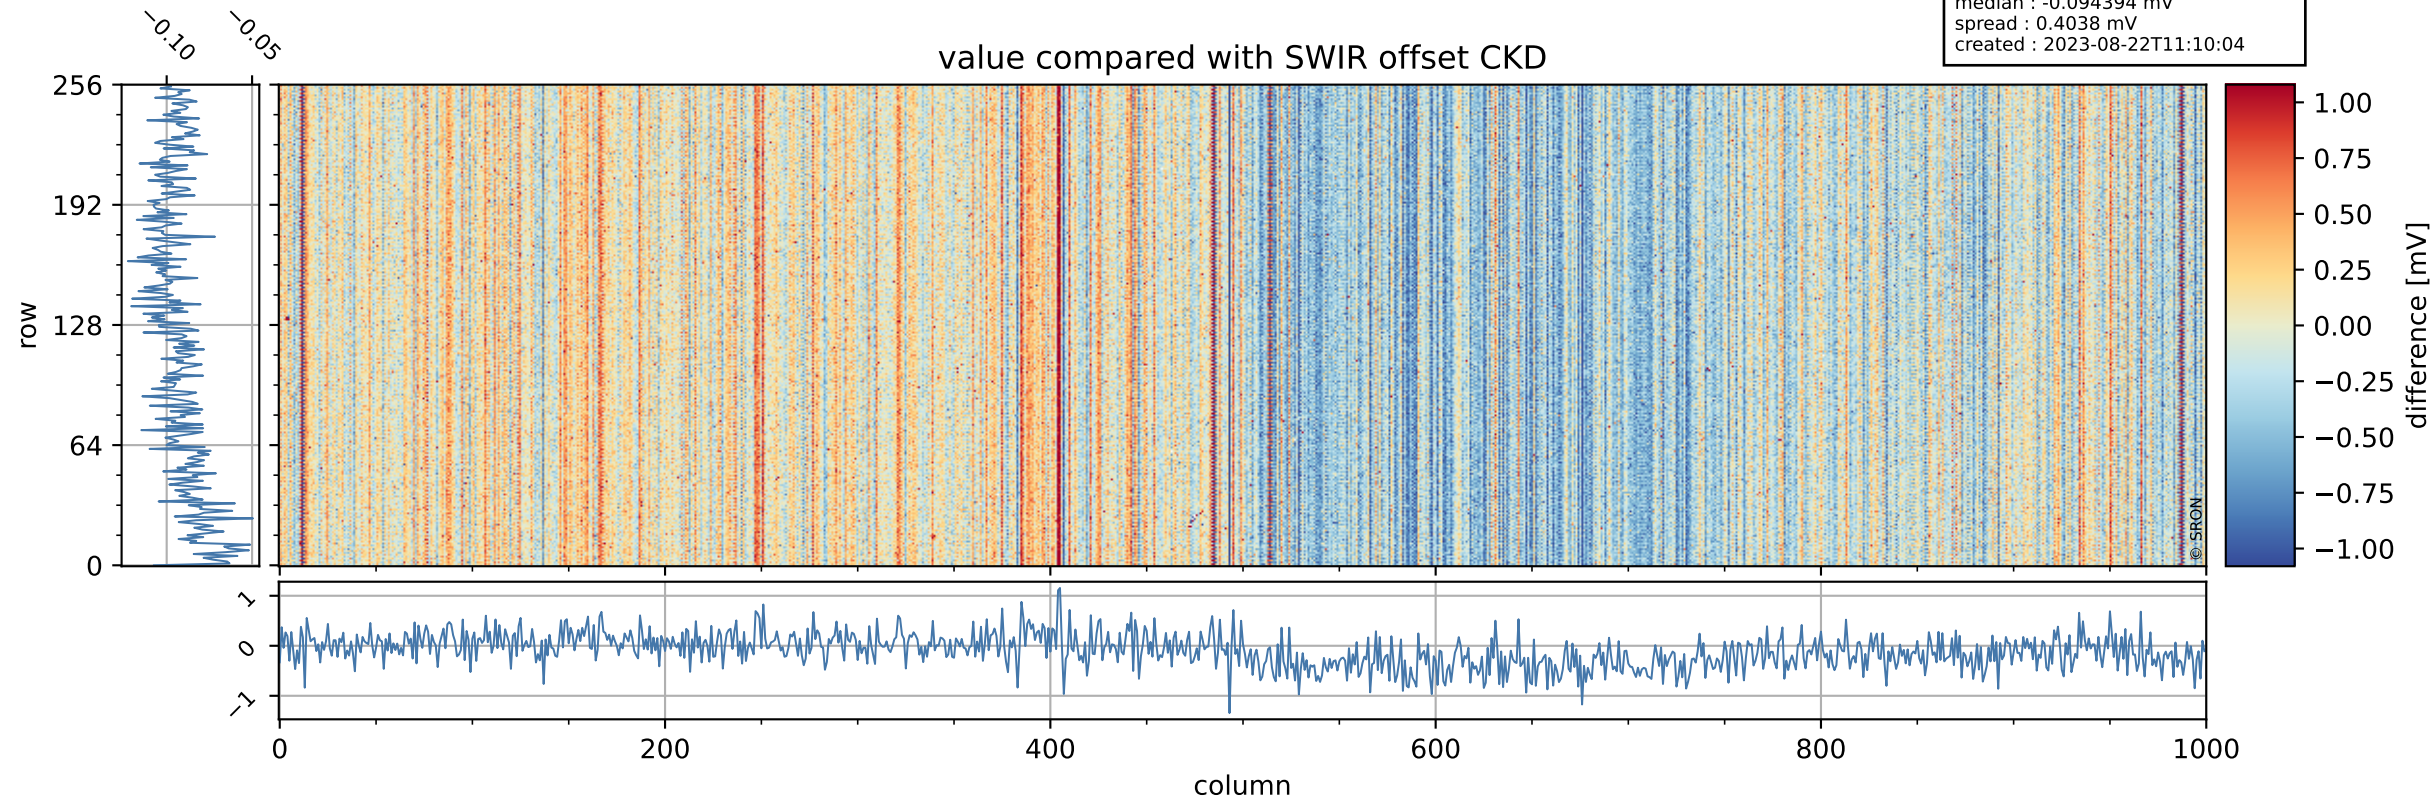

Tropomi SWIR offset (beta nominal)

orbits : 20 in [17542, 17587]
coverage : 2021-03-03 / 2021-03-05
median : 0.52592 V
spread : 0.035923 V
created : 2023-08-22T11:10:03

value detector map

Tropomi SWIR offset (beta nominal)

orbits : 20 in [17542, 17587]
coverage : 2021-03-03 / 2021-03-05
median : 27.457 μV
spread : 13.997 μV
created : 2023-08-22T11:10:04

Tropomi SWIR offset (beta nominal)

orbits : 20 in [17542, 17587]
coverage : 2021-03-03 / 2021-03-05
median : -0.094394 mV
spread : 0.4038 mV
created : 2023-08-22T11:10:04

value compared with SWIR offset CKD

Tropomi SWIR offset (beta nominal) ground-tracks of Sentinel-5P

orbits : 20 in [17542, 17587]
coverage : 2021-03-03 / 2021-03-05
created : 2023-08-22T11:10:04

Tropomi SWIR offset (beta nominal)

orbits : [1867, 17587]
coverage : 2018-02-20 / 2021-03-05
created : 2023-08-22T11:10:05

trend of detector median & temperatures