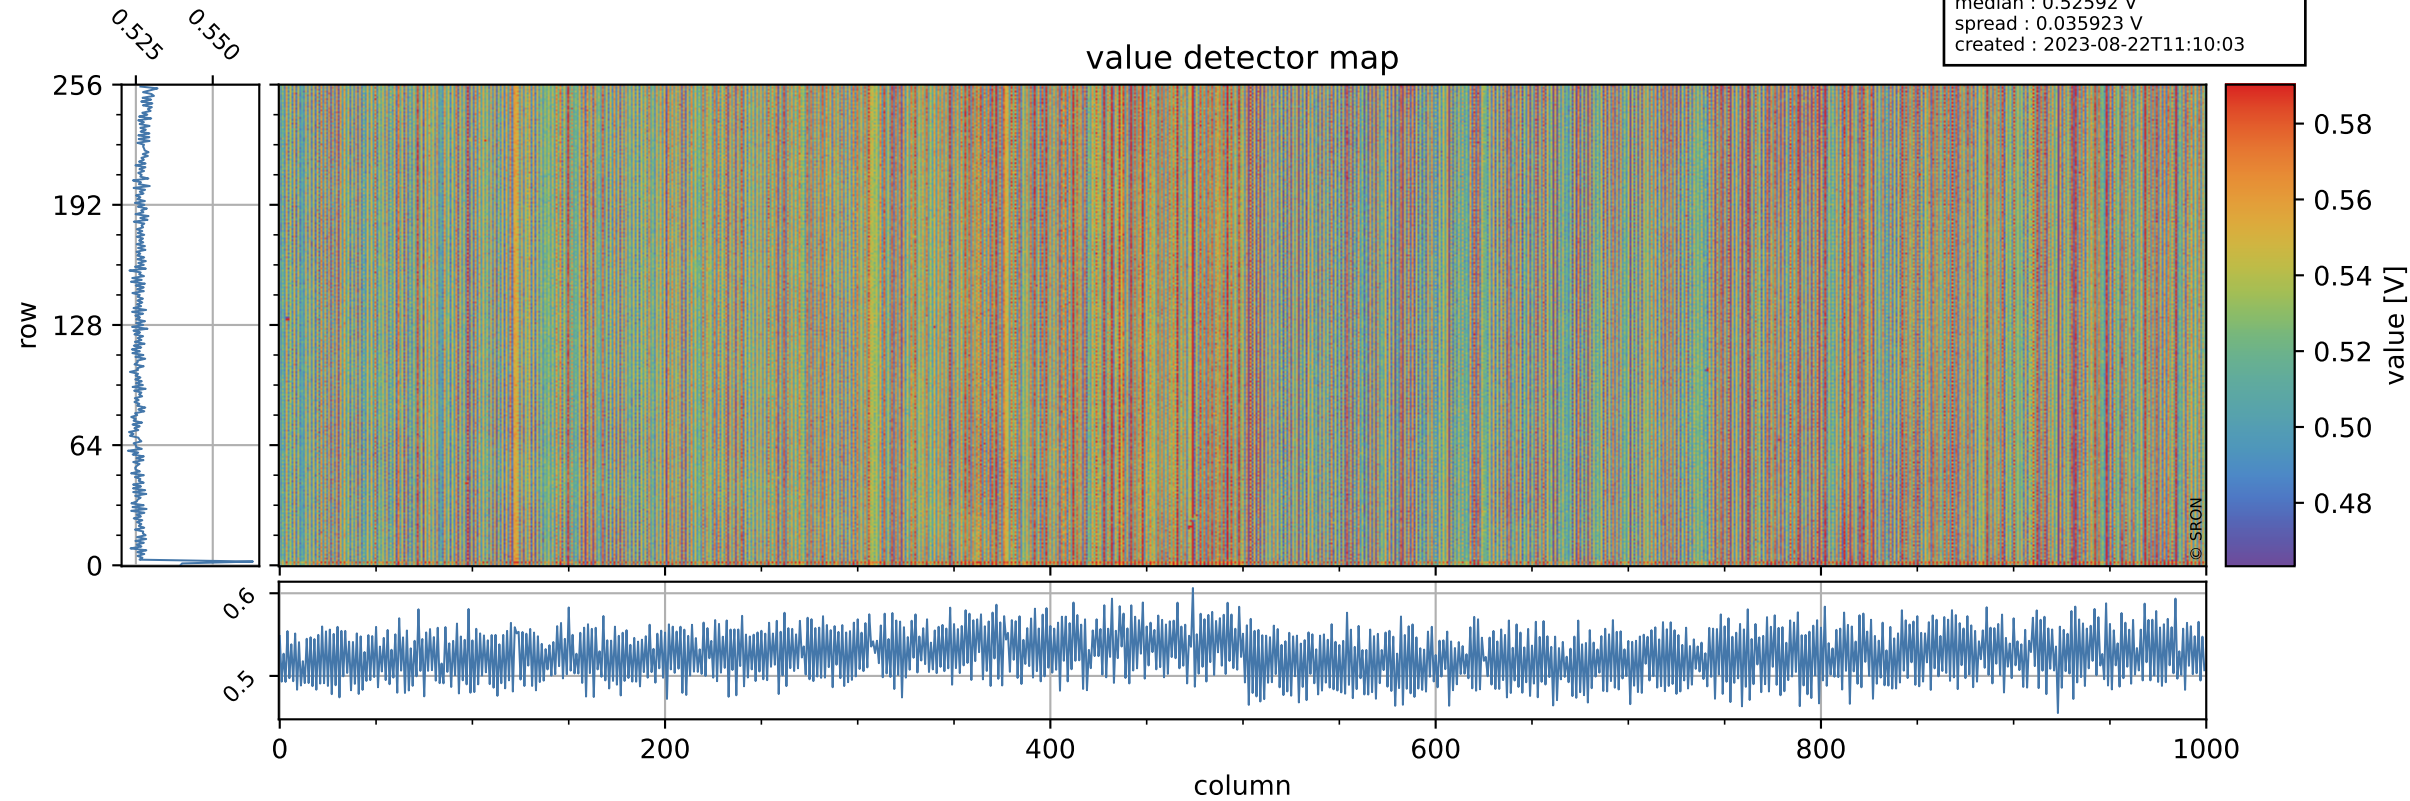

Tropomi SWIR offset (beta nominal)

orbits : 20 in [17542, 17587]
coverage : 2021-03-03 / 2021-03-05
median : 0.52592 V
spread : 0.035923 V
created : 2023-08-22T11:10:03

value detector map

Tropomi SWIR offset (beta nominal)

orbits : 20 in [17542, 17587]
coverage : 2021-03-03 / 2021-03-05
median : 27.457 μV
spread : 13.997 μV
created : 2023-08-22T11:10:04

Tropomi SWIR offset (beta nominal)

orbits : 20 in [17542, 17587]
coverage : 2021-03-03 / 2021-03-05
median : -0.094394 mV
spread : 0.4038 mV
created : 2023-08-22T11:10:04

value compared with SWIR offset CKD

Tropomi SWIR offset (beta nominal) ground-tracks of Sentinel-5P

orbits : 20 in [17542, 17587]
coverage : 2021-03-03 / 2021-03-05
created : 2023-08-22T11:10:04

Tropomi SWIR offset (beta nominal)

orbits : [1867, 17587]
coverage : 2018-02-20 / 2021-03-05
created : 2023-08-22T11:10:05

trend of detector median & temperatures