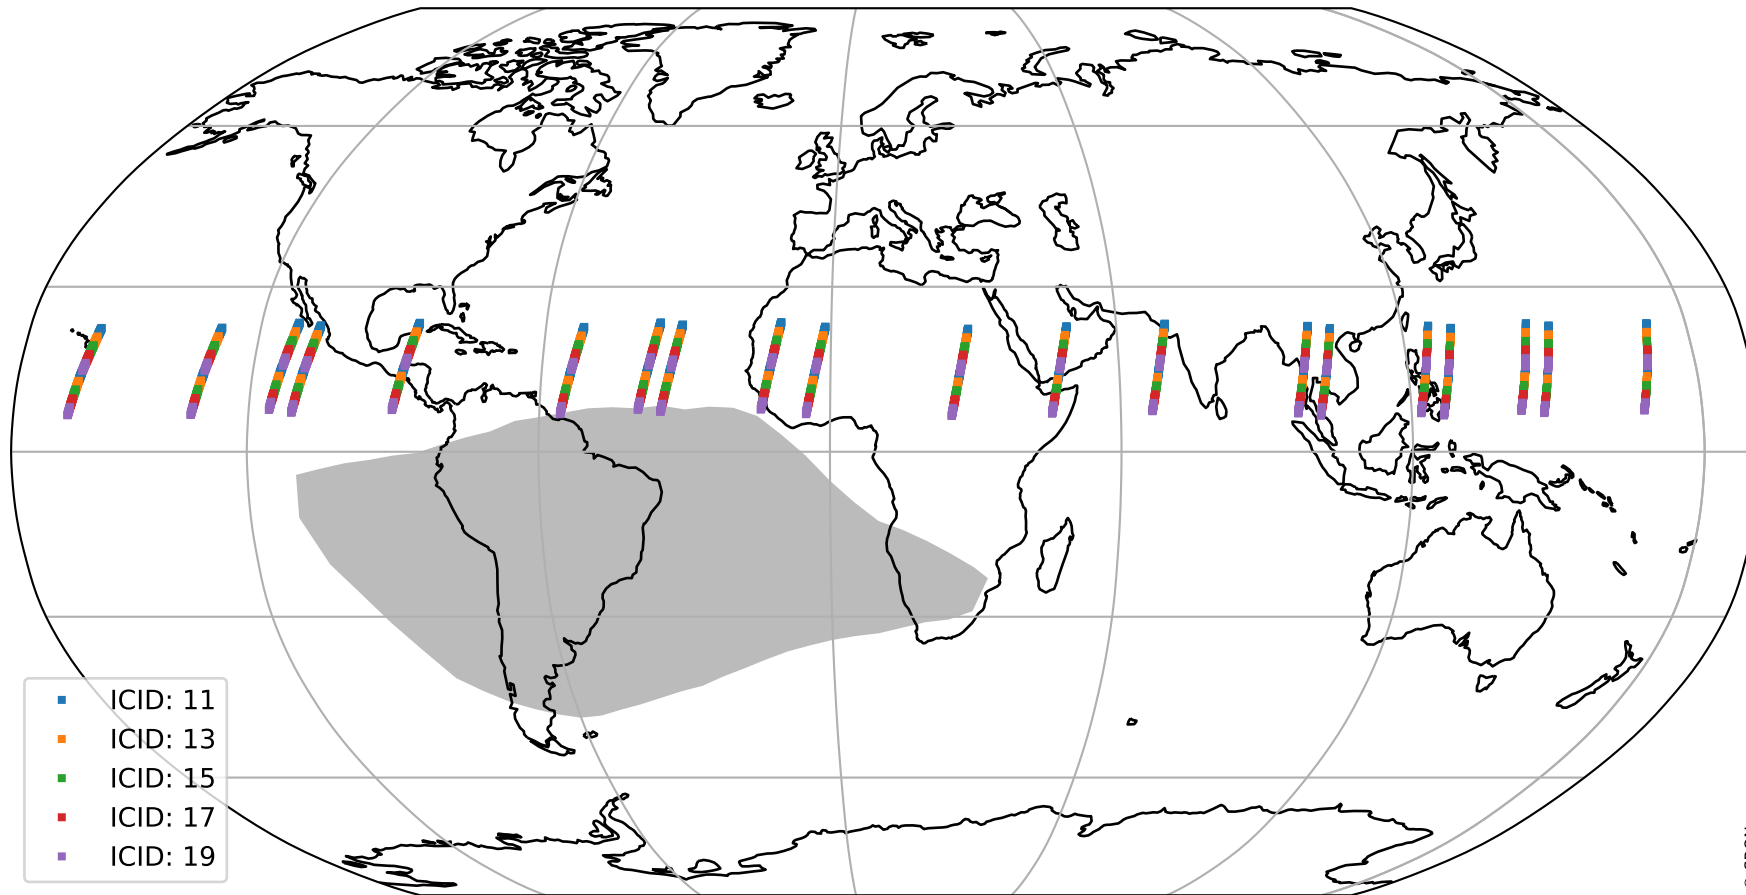

Tropomi SWIR offset (beta nominal)

orbits : 20 in [17542, 17587]
coverage : 2021-03-03 / 2021-03-05
median : 0.52592 V
spread : 0.035923 V
created : 2023-08-22T11:10:03

value detector map

Tropomi SWIR offset (beta nominal)

orbits : 20 in [17542, 17587]
coverage : 2021-03-03 / 2021-03-05
median : 27.457 μV
spread : 13.997 μV
created : 2023-08-22T11:10:04

Tropomi SWIR offset (beta nominal)

orbits : 20 in [17542, 17587]
coverage : 2021-03-03 / 2021-03-05
median : -0.094394 mV
spread : 0.4038 mV
created : 2023-08-22T11:10:04

value compared with SWIR offset CKD

Tropomi SWIR offset (beta nominal) ground-tracks of Sentinel-5P

orbits : 20 in [17542, 17587]
coverage : 2021-03-03 / 2021-03-05
created : 2023-08-22T11:10:04

Tropomi SWIR offset (beta nominal)

orbits : [1867, 17587]
coverage : 2018-02-20 / 2021-03-05
created : 2023-08-22T11:10:05

trend of detector median & temperatures