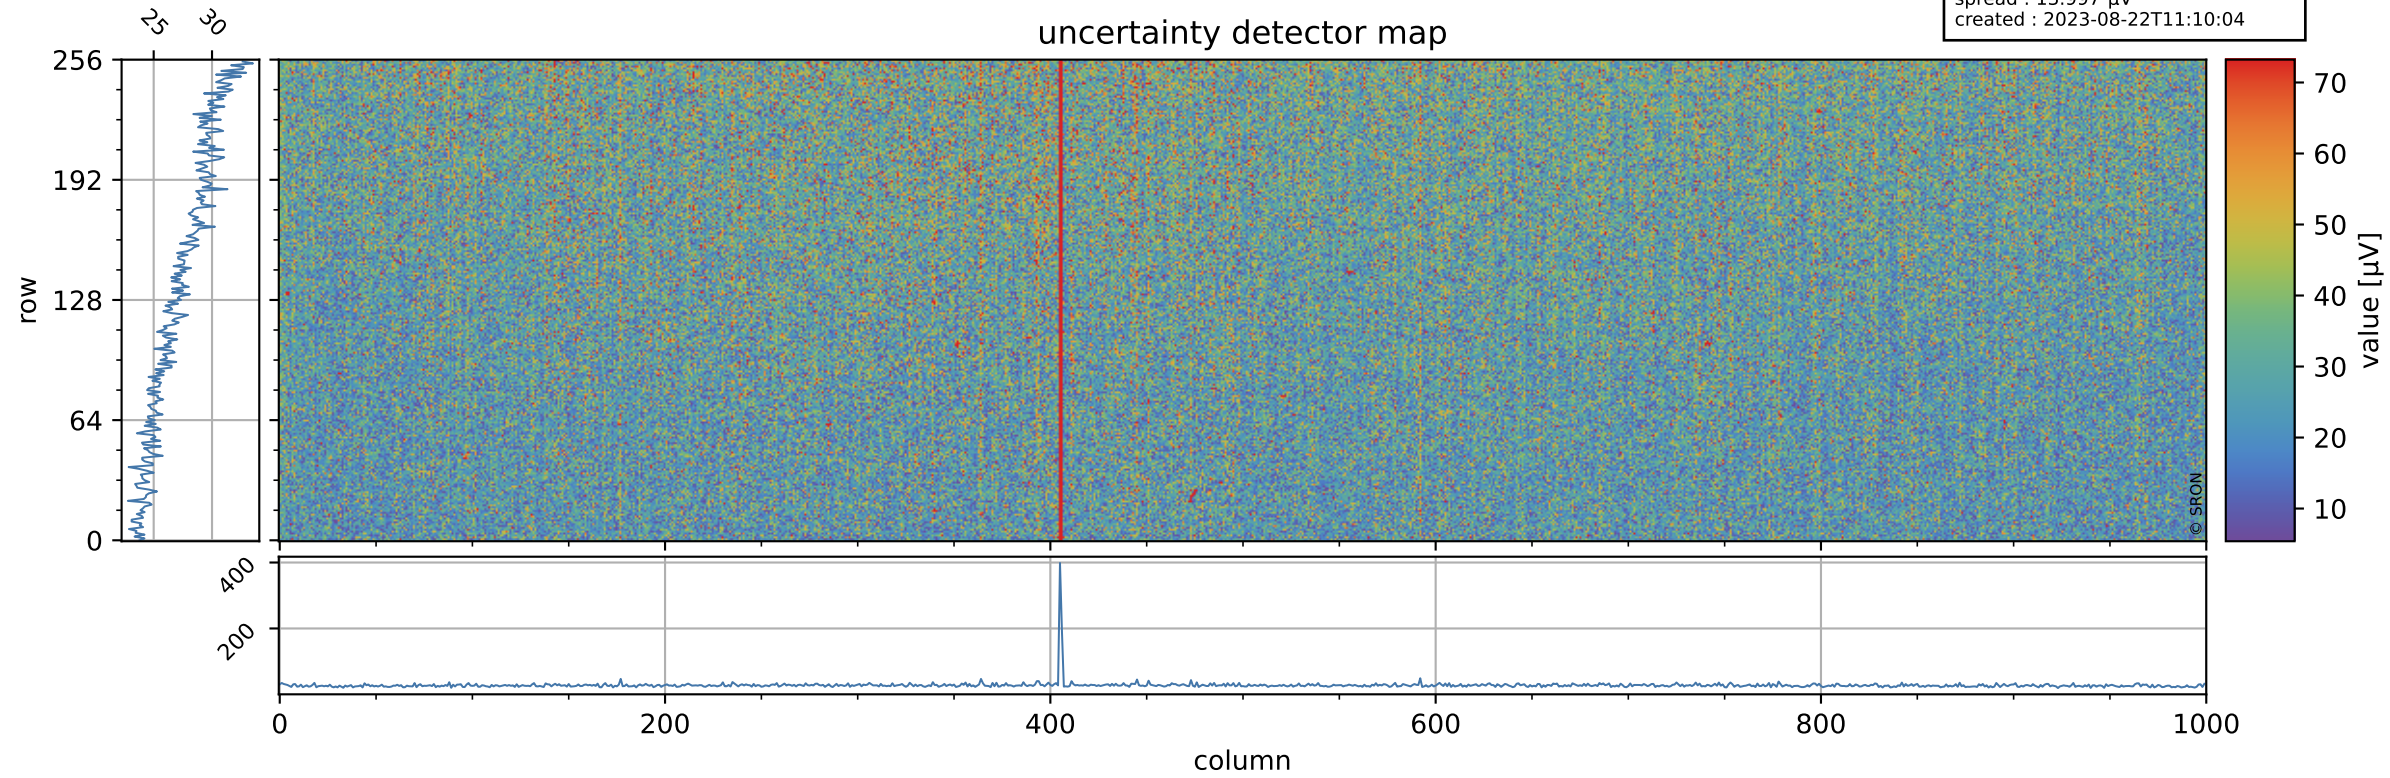

Tropomi SWIR offset (beta nominal)

orbits : 20 in [17542, 17587]
coverage : 2021-03-03 / 2021-03-05
median : 0.52592 V
spread : 0.035923 V
created : 2023-08-22T11:10:03

value detector map

Tropomi SWIR offset (beta nominal)

orbits : 20 in [17542, 17587]
coverage : 2021-03-03 / 2021-03-05
median : 27.457 μV
spread : 13.997 μV
created : 2023-08-22T11:10:04

Tropomi SWIR offset (beta nominal)

orbits : 20 in [17542, 17587]
coverage : 2021-03-03 / 2021-03-05
median : -0.094394 mV
spread : 0.4038 mV
created : 2023-08-22T11:10:04

value compared with SWIR offset CKD

Tropomi SWIR offset (beta nominal) ground-tracks of Sentinel-5P

orbits : 20 in [17542, 17587]
coverage : 2021-03-03 / 2021-03-05
created : 2023-08-22T11:10:04

Tropomi SWIR offset (beta nominal)

orbits : [1867, 17587]
coverage : 2018-02-20 / 2021-03-05
created : 2023-08-22T11:10:05

trend of detector median & temperatures