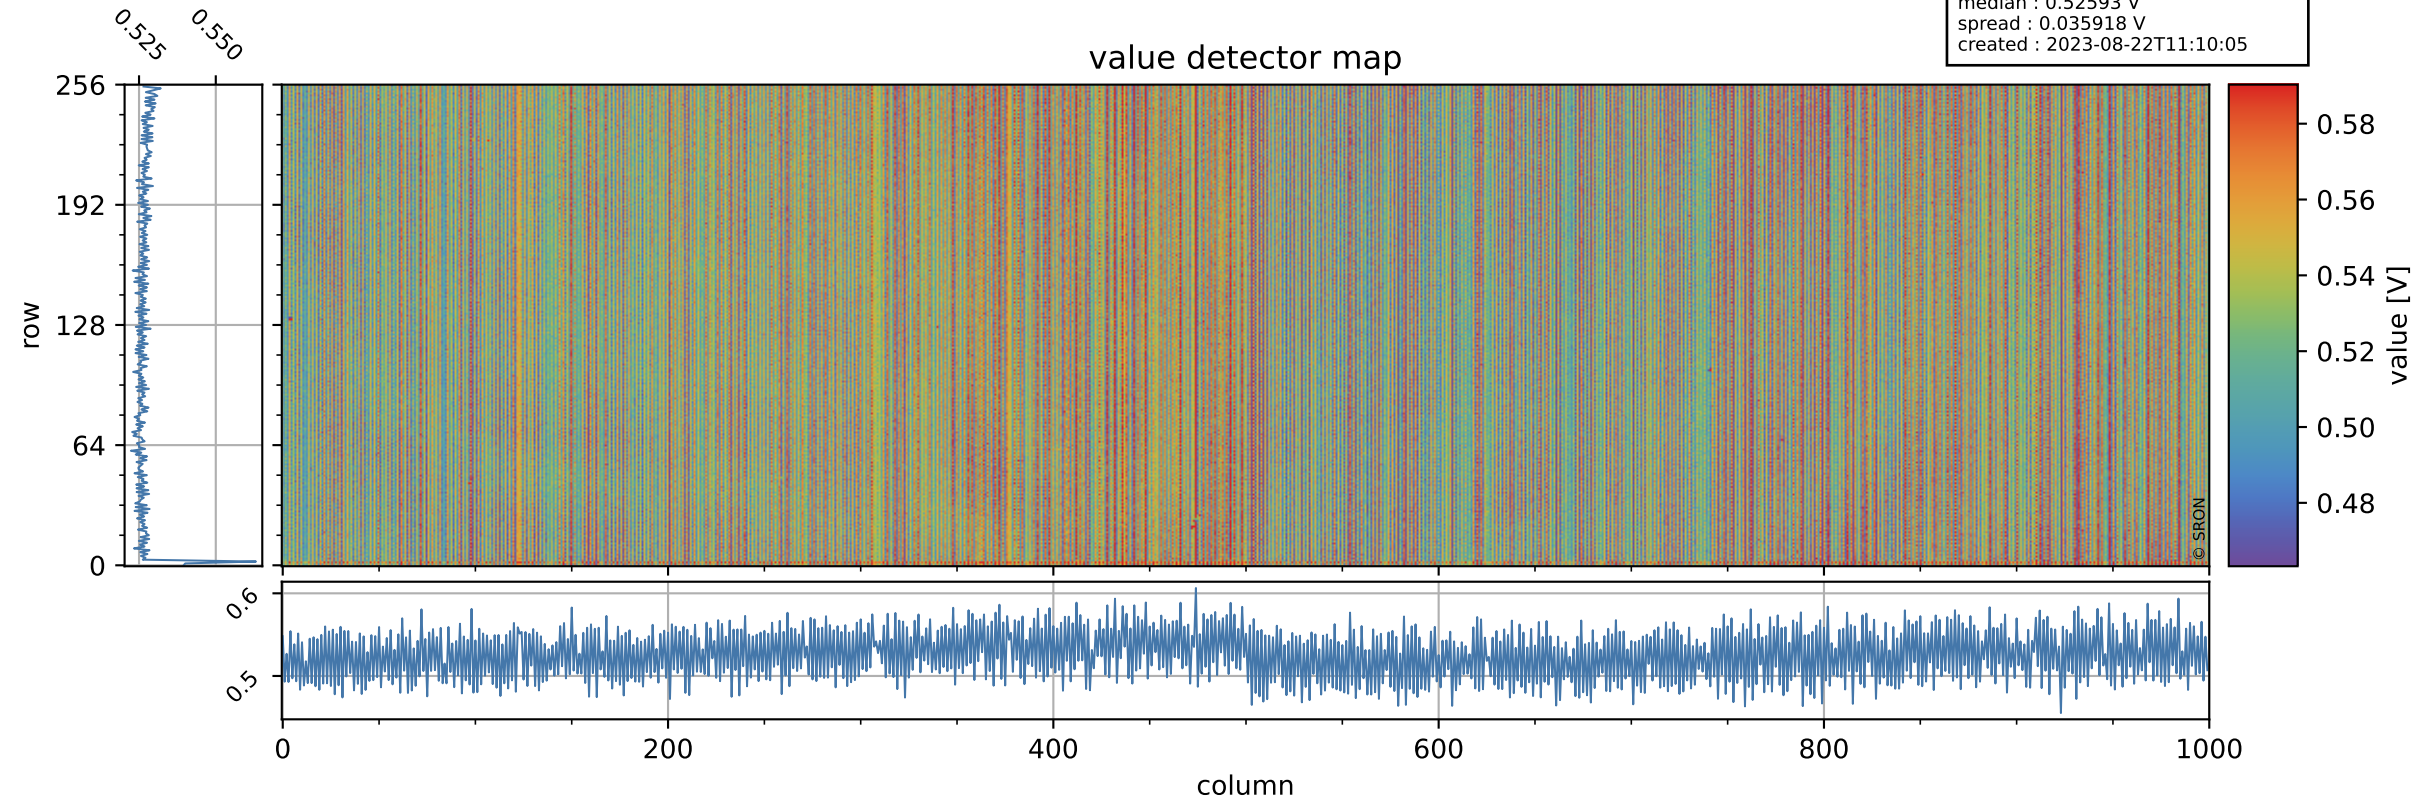

Tropomi SWIR offset (beta nominal)

orbits : 18 in [17587, 17632]
coverage : 2021-03-06 / 2021-03-09
median : 0.52593 V
spread : 0.035918 V
created : 2023-08-22T11:10:05

value detector map

Tropomi SWIR offset (beta nominal)

orbits : 18 in [17587, 17632]
coverage : 2021-03-06 / 2021-03-09
median : 28.941 μV
spread : 14.741 μV
created : 2023-08-22T11:10:06

Tropomi SWIR offset (beta nominal)

orbits : 18 in [17587, 17632]
coverage : 2021-03-06 / 2021-03-09
median : -0.084967 mV
spread : 0.40115 mV
created : 2023-08-22T11:10:06

value compared with SWIR offset CKD

Tropomi SWIR offset (beta nominal) ground-tracks of Sentinel-5P

orbits : 18 in [17587, 17632]
coverage : 2021-03-06 / 2021-03-09
created : 2023-08-22T11:10:06

Tropomi SWIR offset (beta nominal)

orbits : [1867, 17632]
coverage : 2018-02-20 / 2021-03-09
created : 2023-08-22T11:10:07

trend of detector median & temperatures