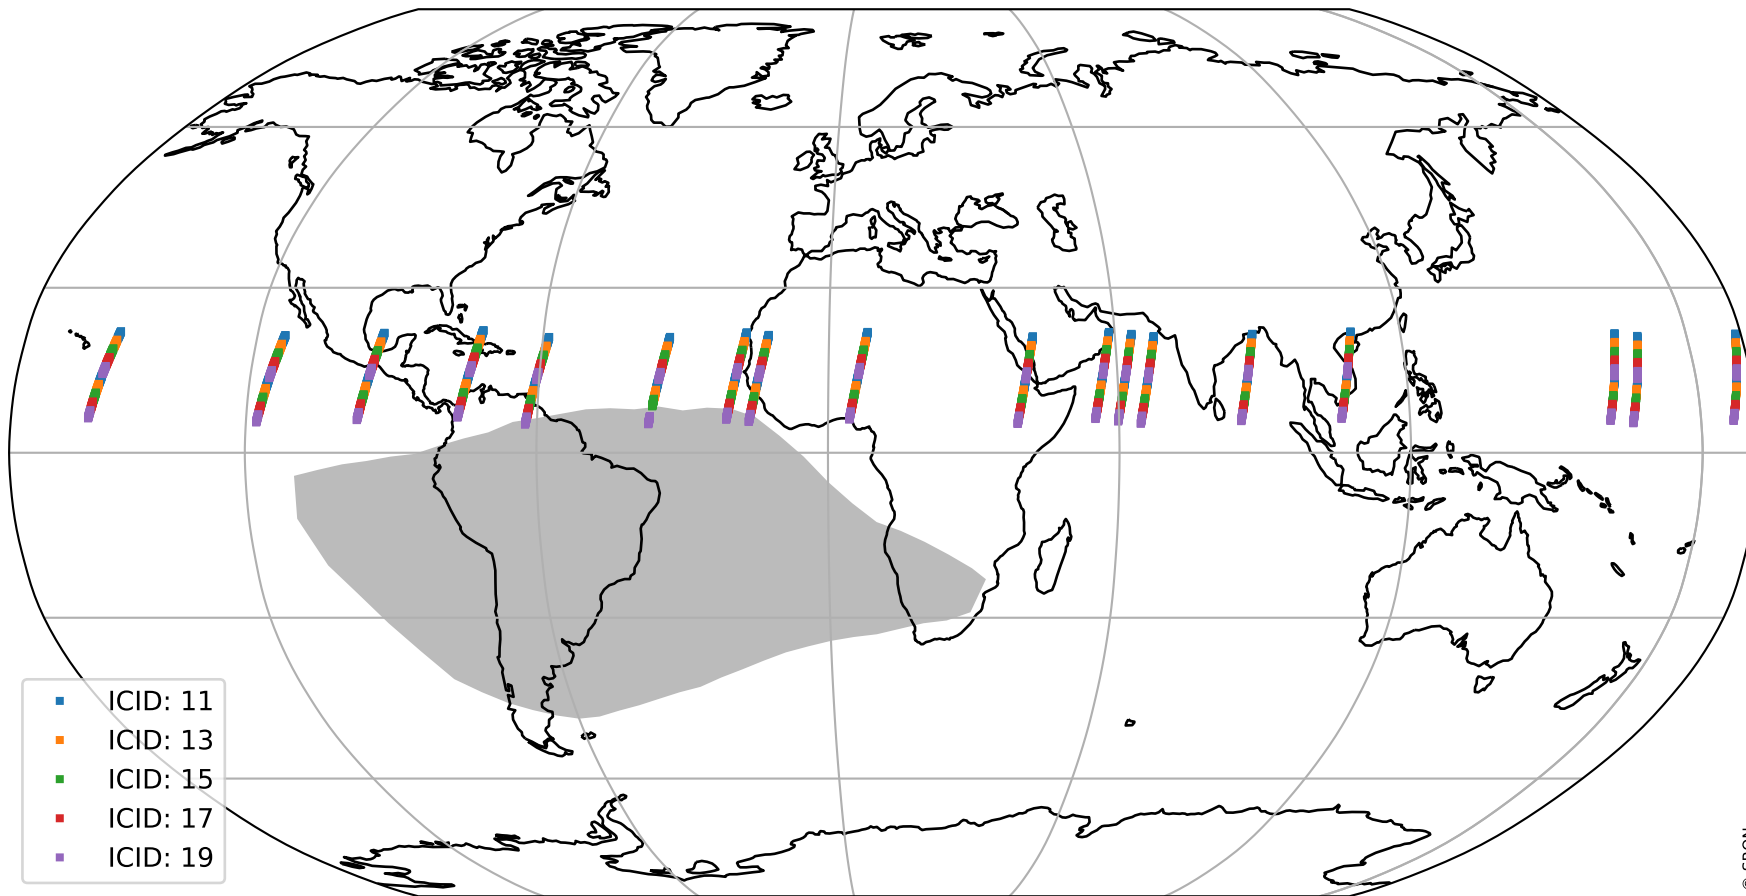

Tropomi SWIR offset (beta nominal)

orbits : 18 in [17587, 17632]
coverage : 2021-03-06 / 2021-03-09
median : 0.52593 V
spread : 0.035918 V
created : 2023-08-22T11:10:05

value detector map

Tropomi SWIR offset (beta nominal)

orbits : 18 in [17587, 17632]
coverage : 2021-03-06 / 2021-03-09
median : 28.941 μV
spread : 14.741 μV
created : 2023-08-22T11:10:06

Tropomi SWIR offset (beta nominal)

orbits : 18 in [17587, 17632]
coverage : 2021-03-06 / 2021-03-09
median : -0.084967 mV
spread : 0.40115 mV
created : 2023-08-22T11:10:06

value compared with SWIR offset CKD

Tropomi SWIR offset (beta nominal) ground-tracks of Sentinel-5P

orbits : 18 in [17587, 17632]
coverage : 2021-03-06 / 2021-03-09
created : 2023-08-22T11:10:06

Tropomi SWIR offset (beta nominal)

orbits : [1867, 17632]
coverage : 2018-02-20 / 2021-03-09
created : 2023-08-22T11:10:07

trend of detector median & temperatures