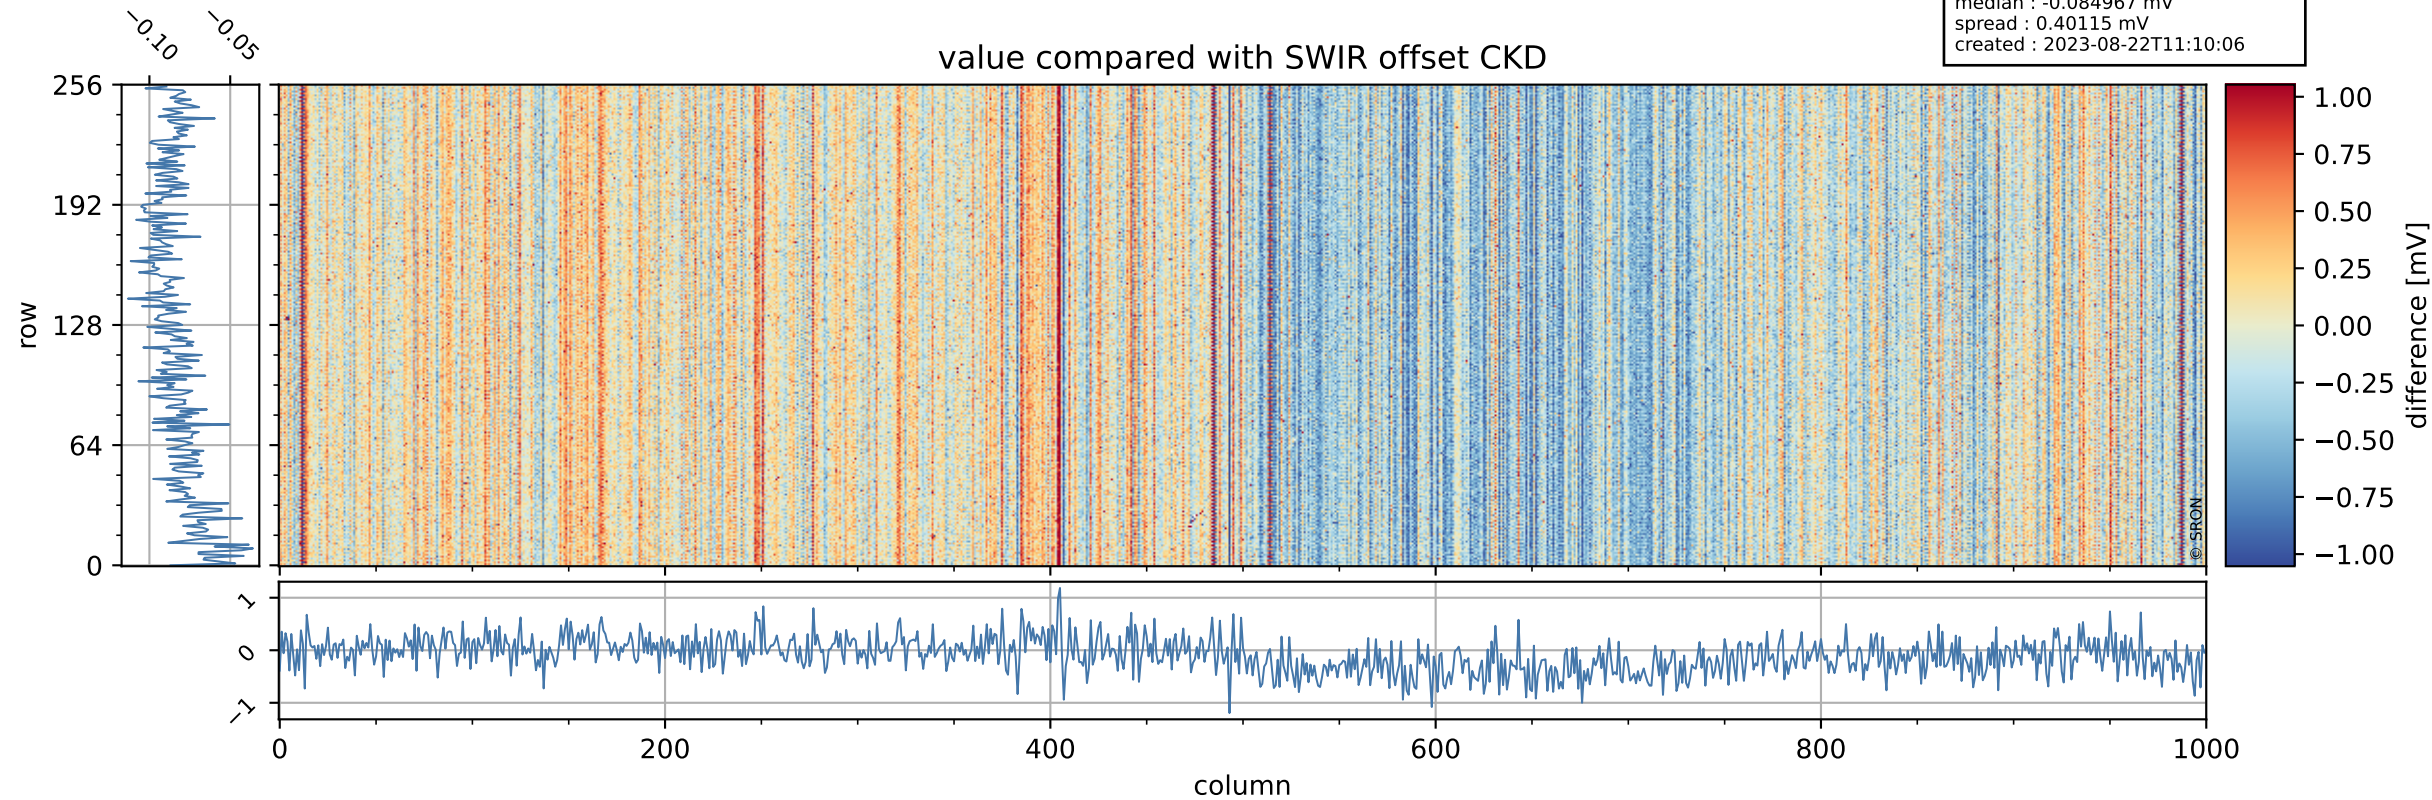

Tropomi SWIR offset (beta nominal)

orbits : 18 in [17587, 17632]
coverage : 2021-03-06 / 2021-03-09
median : 0.52593 V
spread : 0.035918 V
created : 2023-08-22T11:10:05

value detector map

Tropomi SWIR offset (beta nominal)

orbits : 18 in [17587, 17632]
coverage : 2021-03-06 / 2021-03-09
median : 28.941 μV
spread : 14.741 μV
created : 2023-08-22T11:10:06

Tropomi SWIR offset (beta nominal)

orbits : 18 in [17587, 17632]
coverage : 2021-03-06 / 2021-03-09
median : -0.084967 mV
spread : 0.40115 mV
created : 2023-08-22T11:10:06

value compared with SWIR offset CKD

Tropomi SWIR offset (beta nominal) ground-tracks of Sentinel-5P

orbits : 18 in [17587, 17632]
coverage : 2021-03-06 / 2021-03-09
created : 2023-08-22T11:10:06

Tropomi SWIR offset (beta nominal)

orbits : [1867, 17632]
coverage : 2018-02-20 / 2021-03-09
created : 2023-08-22T11:10:07

trend of detector median & temperatures