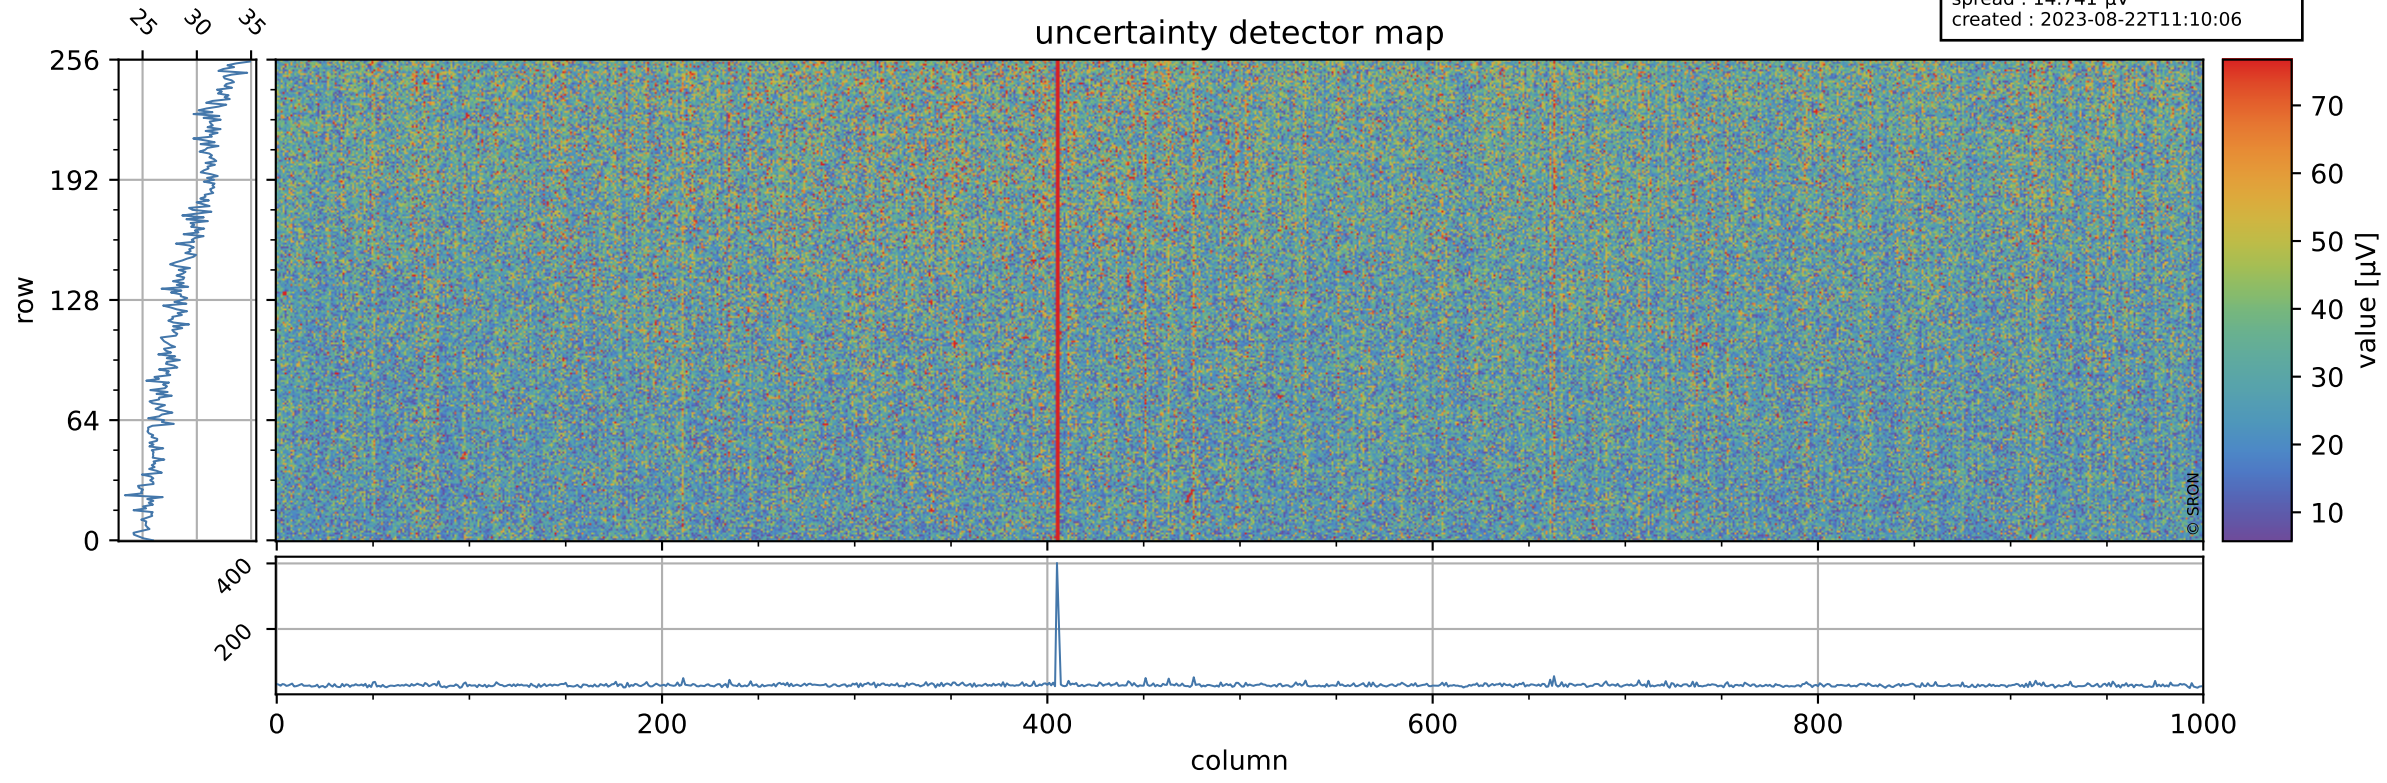

Tropomi SWIR offset (beta nominal)

orbits : 18 in [17587, 17632]
coverage : 2021-03-06 / 2021-03-09
median : 0.52593 V
spread : 0.035918 V
created : 2023-08-22T11:10:05

value detector map

Tropomi SWIR offset (beta nominal)

orbits : 18 in [17587, 17632]
coverage : 2021-03-06 / 2021-03-09
median : 28.941 μV
spread : 14.741 μV
created : 2023-08-22T11:10:06

Tropomi SWIR offset (beta nominal)

orbits : 18 in [17587, 17632]
coverage : 2021-03-06 / 2021-03-09
median : -0.084967 mV
spread : 0.40115 mV
created : 2023-08-22T11:10:06

value compared with SWIR offset CKD

Tropomi SWIR offset (beta nominal) ground-tracks of Sentinel-5P

orbits : 18 in [17587, 17632]
coverage : 2021-03-06 / 2021-03-09
created : 2023-08-22T11:10:06

Tropomi SWIR offset (beta nominal)

orbits : [1867, 17632]
coverage : 2018-02-20 / 2021-03-09
created : 2023-08-22T11:10:07

trend of detector median & temperatures