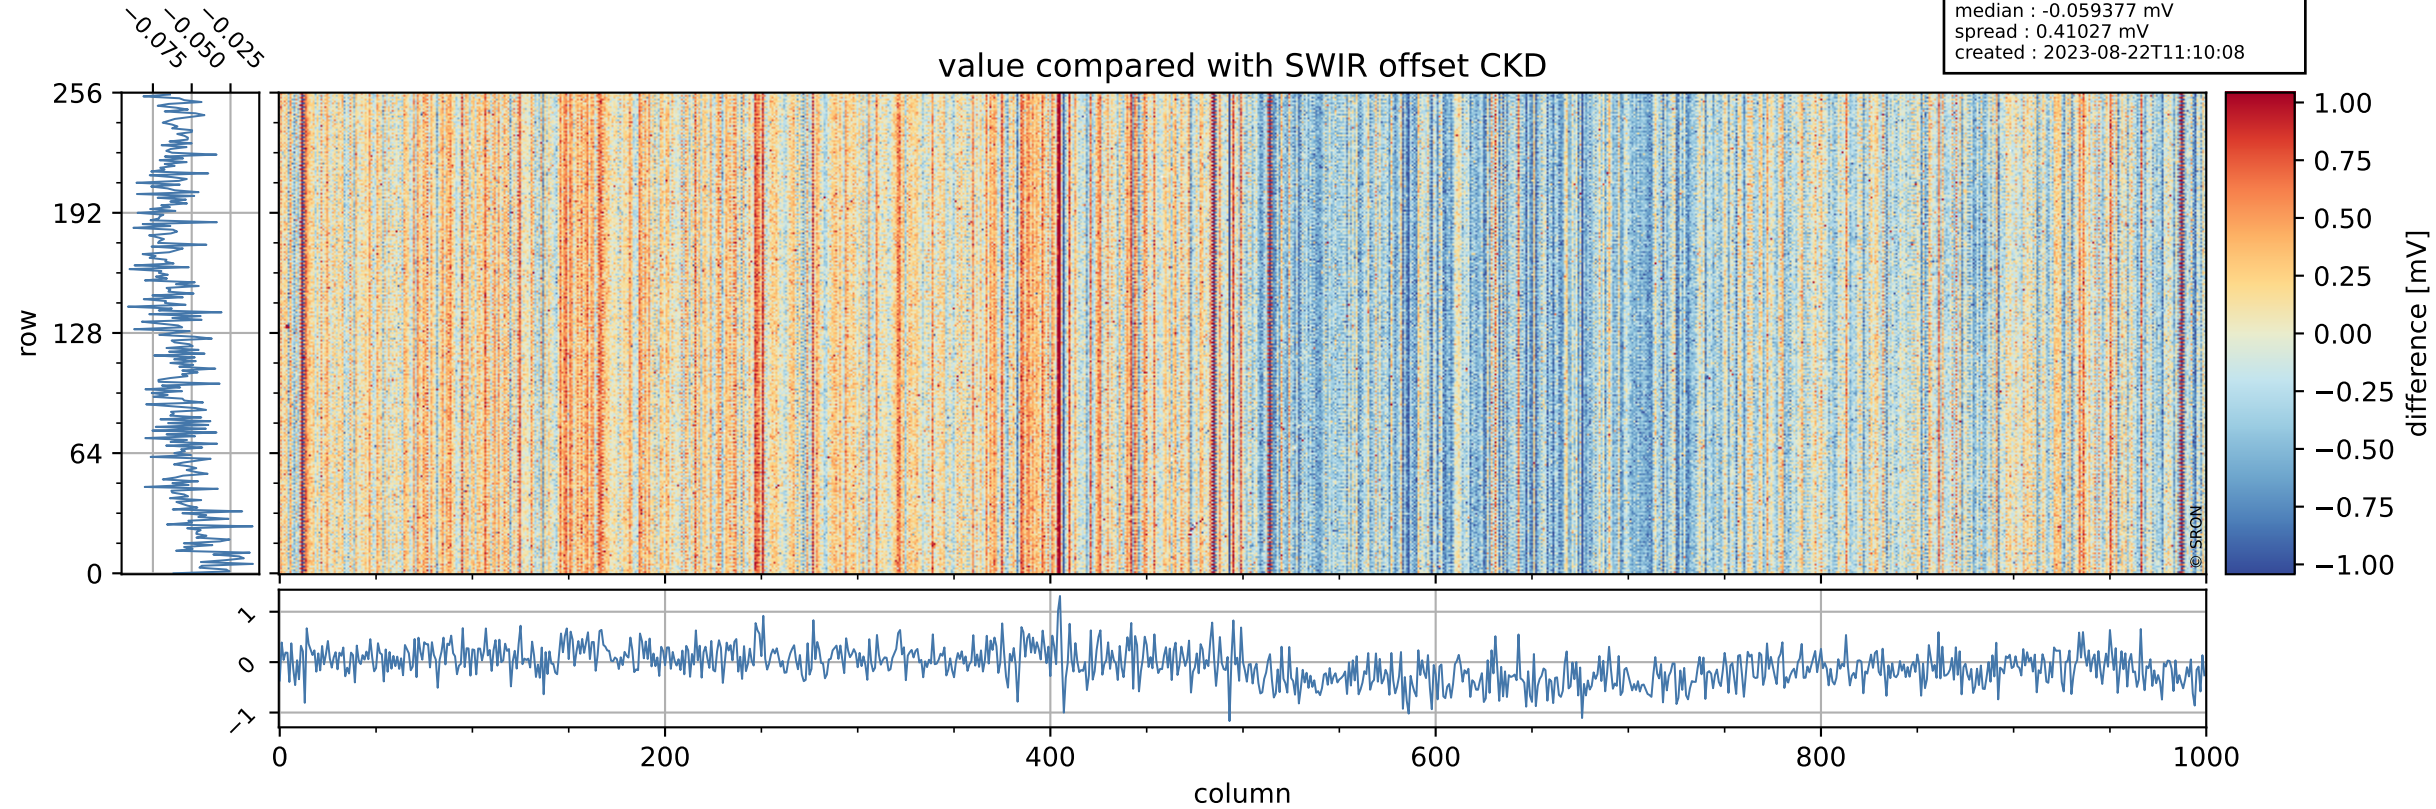

Tropomi SWIR offset (beta nominal)

orbits : 20 in [17632, 17677]
coverage : 2021-03-09 / 2021-03-12
median : 0.52595 V
spread : 0.035922 V
created : 2023-08-22T11:10:08

value detector map

Tropomi SWIR offset (beta nominal)

orbits : 20 in [17632, 17677]
coverage : 2021-03-09 / 2021-03-12
median : 27.861 μV
spread : 14.289 μV
created : 2023-08-22T11:10:08

Tropomi SWIR offset (beta nominal)

orbits : 20 in [17632, 17677]
coverage : 2021-03-09 / 2021-03-12
median : -0.059377 mV
spread : 0.41027 mV
created : 2023-08-22T11:10:08

value compared with SWIR offset CKD

Tropomi SWIR offset (beta nominal) ground-tracks of Sentinel-5P

orbits : 20 in [17632, 17677]
coverage : 2021-03-09 / 2021-03-12
created : 2023-08-22T11:10:08

Tropomi SWIR offset (beta nominal)

orbits : [1867, 17677]
coverage : 2018-02-20 / 2021-03-12
created : 2023-08-22T11:10:09

trend of detector median & temperatures