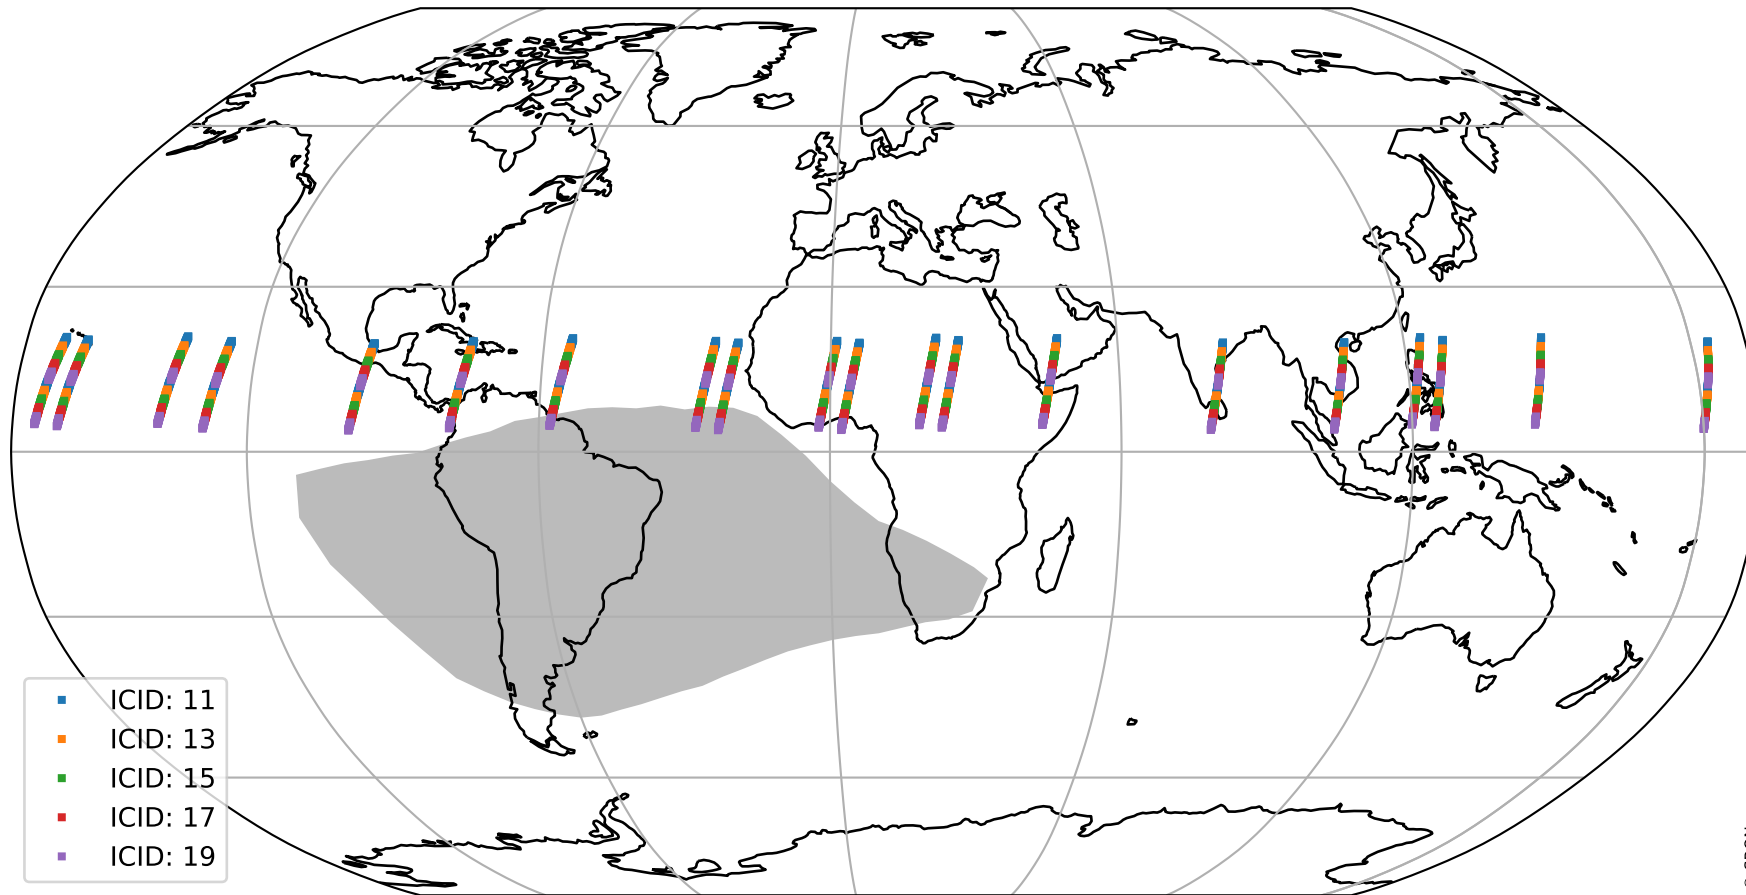

Tropomi SWIR offset (beta nominal)

orbits : 20 in [17632, 17677]
coverage : 2021-03-09 / 2021-03-12
median : 0.52595 V
spread : 0.035922 V
created : 2023-08-22T11:10:08

value detector map

Tropomi SWIR offset (beta nominal)

orbits : 20 in [17632, 17677]
coverage : 2021-03-09 / 2021-03-12
median : 27.861 μV
spread : 14.289 μV
created : 2023-08-22T11:10:08

Tropomi SWIR offset (beta nominal)

orbits : 20 in [17632, 17677]
coverage : 2021-03-09 / 2021-03-12
median : -0.059377 mV
spread : 0.41027 mV
created : 2023-08-22T11:10:08

value compared with SWIR offset CKD

Tropomi SWIR offset (beta nominal) ground-tracks of Sentinel-5P

orbits : 20 in [17632, 17677]
coverage : 2021-03-09 / 2021-03-12
created : 2023-08-22T11:10:08

Tropomi SWIR offset (beta nominal)

orbits : [1867, 17677]
coverage : 2018-02-20 / 2021-03-12
created : 2023-08-22T11:10:09

trend of detector median & temperatures