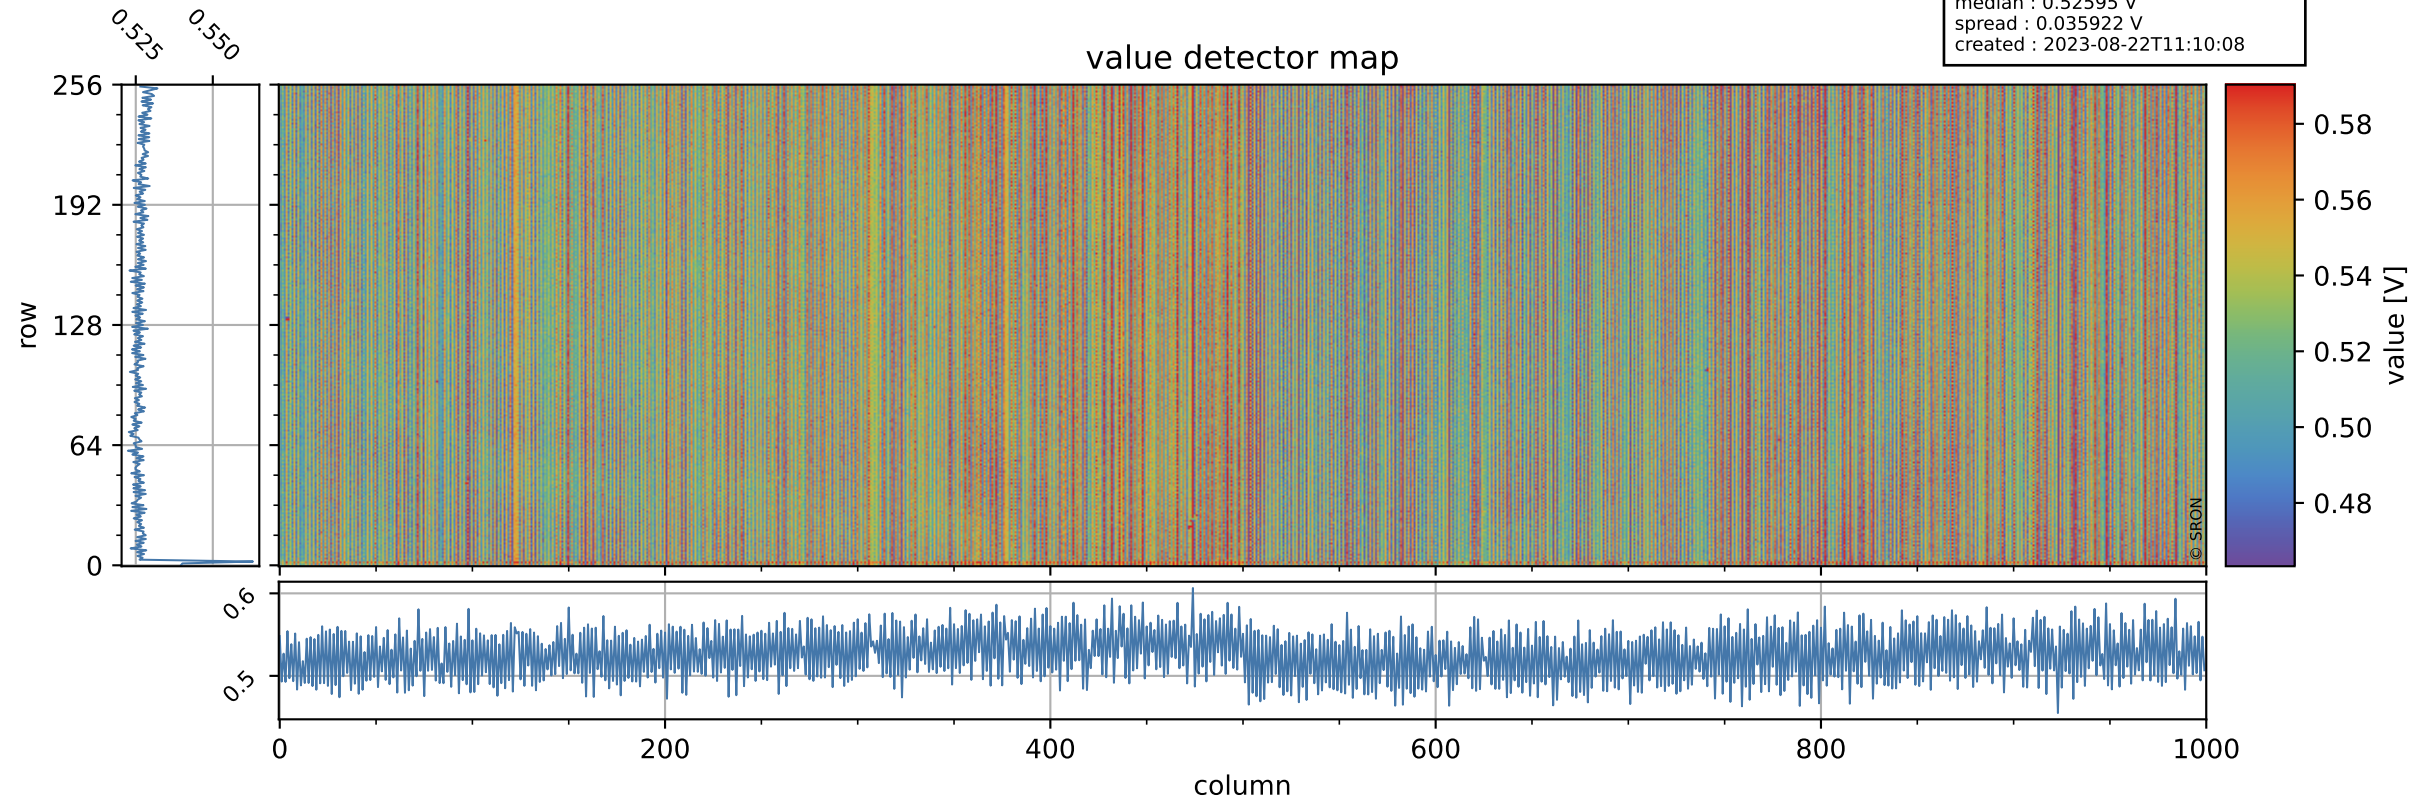

Tropomi SWIR offset (beta nominal)

orbits : 20 in [17632, 17677]
coverage : 2021-03-09 / 2021-03-12
median : 0.52595 V
spread : 0.035922 V
created : 2023-08-22T11:10:08

value detector map

Tropomi SWIR offset (beta nominal)

orbits : 20 in [17632, 17677]
coverage : 2021-03-09 / 2021-03-12
median : 27.861 μV
spread : 14.289 μV
created : 2023-08-22T11:10:08

Tropomi SWIR offset (beta nominal)

orbits : 20 in [17632, 17677]
coverage : 2021-03-09 / 2021-03-12
median : -0.059377 mV
spread : 0.41027 mV
created : 2023-08-22T11:10:08

value compared with SWIR offset CKD

Tropomi SWIR offset (beta nominal) ground-tracks of Sentinel-5P

orbits : 20 in [17632, 17677]
coverage : 2021-03-09 / 2021-03-12
created : 2023-08-22T11:10:08

Tropomi SWIR offset (beta nominal)

orbits : [1867, 17677]
coverage : 2018-02-20 / 2021-03-12
created : 2023-08-22T11:10:09

trend of detector median & temperatures