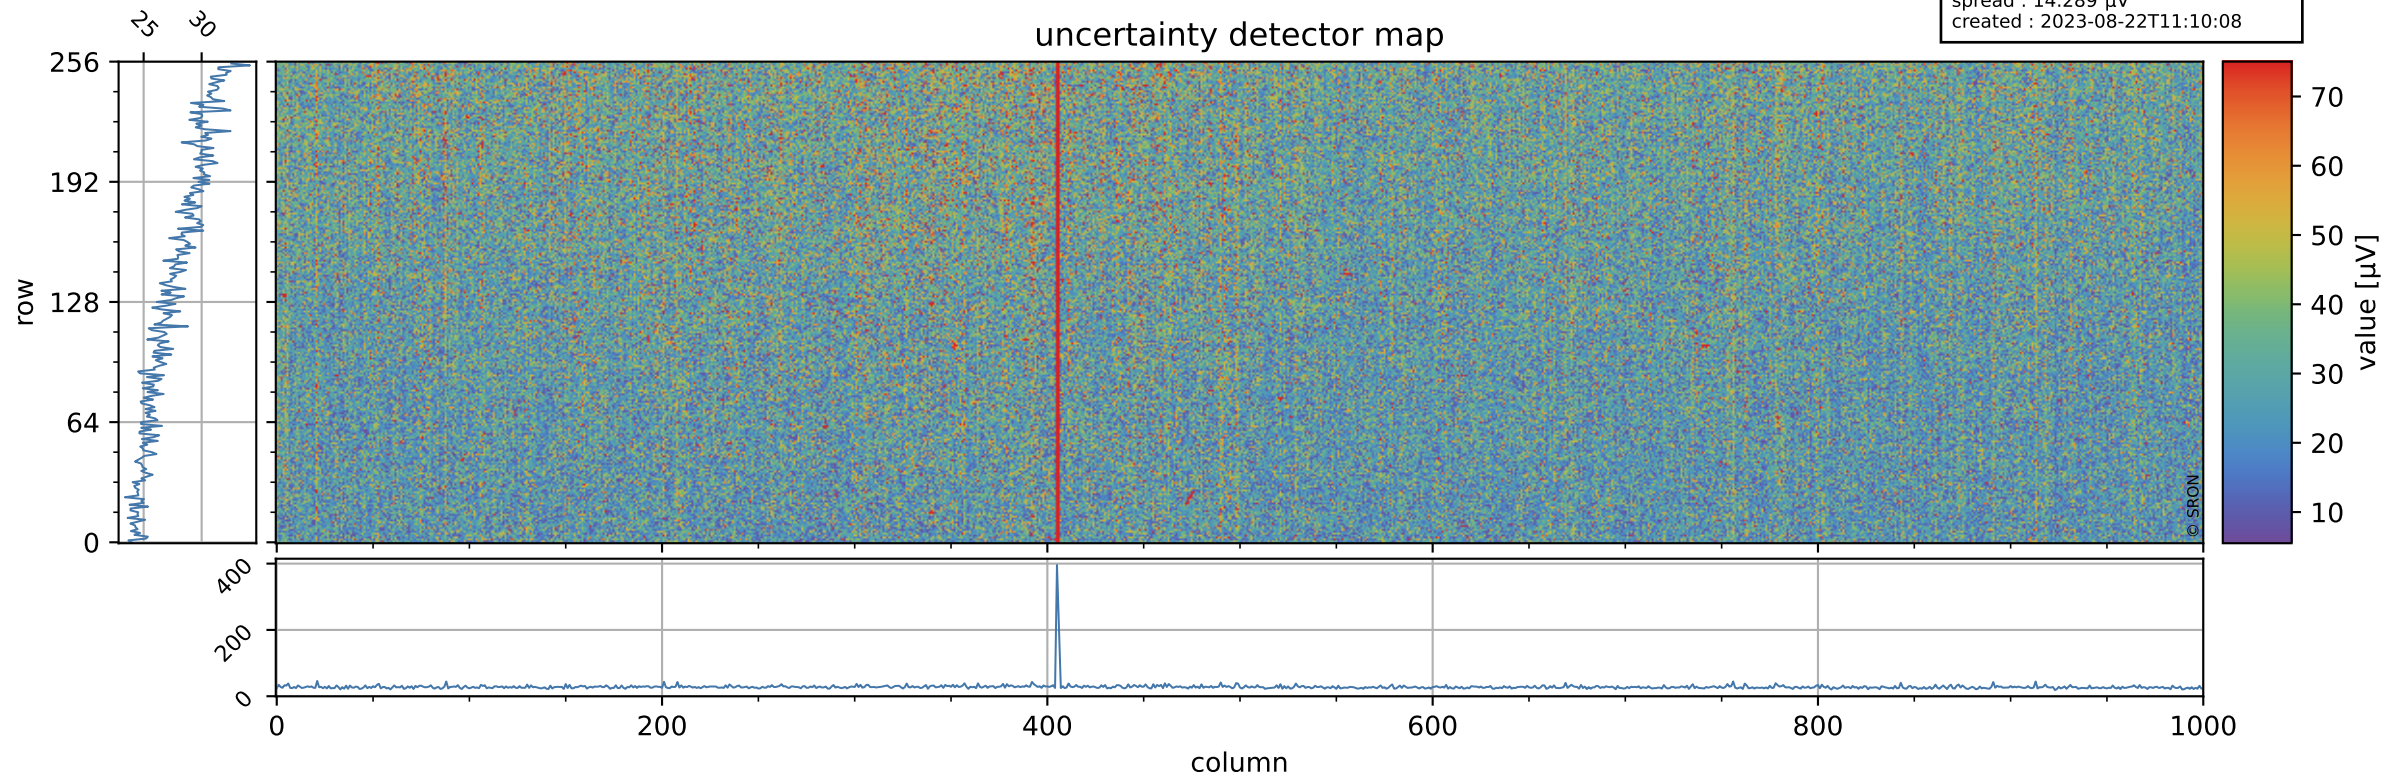

Tropomi SWIR offset (beta nominal)

orbits : 20 in [17632, 17677]
coverage : 2021-03-09 / 2021-03-12
median : 0.52595 V
spread : 0.035922 V
created : 2023-08-22T11:10:08

value detector map

Tropomi SWIR offset (beta nominal)

orbits : 20 in [17632, 17677]
coverage : 2021-03-09 / 2021-03-12
median : 27.861 μV
spread : 14.289 μV
created : 2023-08-22T11:10:08

Tropomi SWIR offset (beta nominal)

orbits : 20 in [17632, 17677]
coverage : 2021-03-09 / 2021-03-12
median : -0.059377 mV
spread : 0.41027 mV
created : 2023-08-22T11:10:08

value compared with SWIR offset CKD

Tropomi SWIR offset (beta nominal) ground-tracks of Sentinel-5P

orbits : 20 in [17632, 17677]
coverage : 2021-03-09 / 2021-03-12
created : 2023-08-22T11:10:08

Tropomi SWIR offset (beta nominal)

orbits : [1867, 17677]
coverage : 2018-02-20 / 2021-03-12
created : 2023-08-22T11:10:09

trend of detector median & temperatures