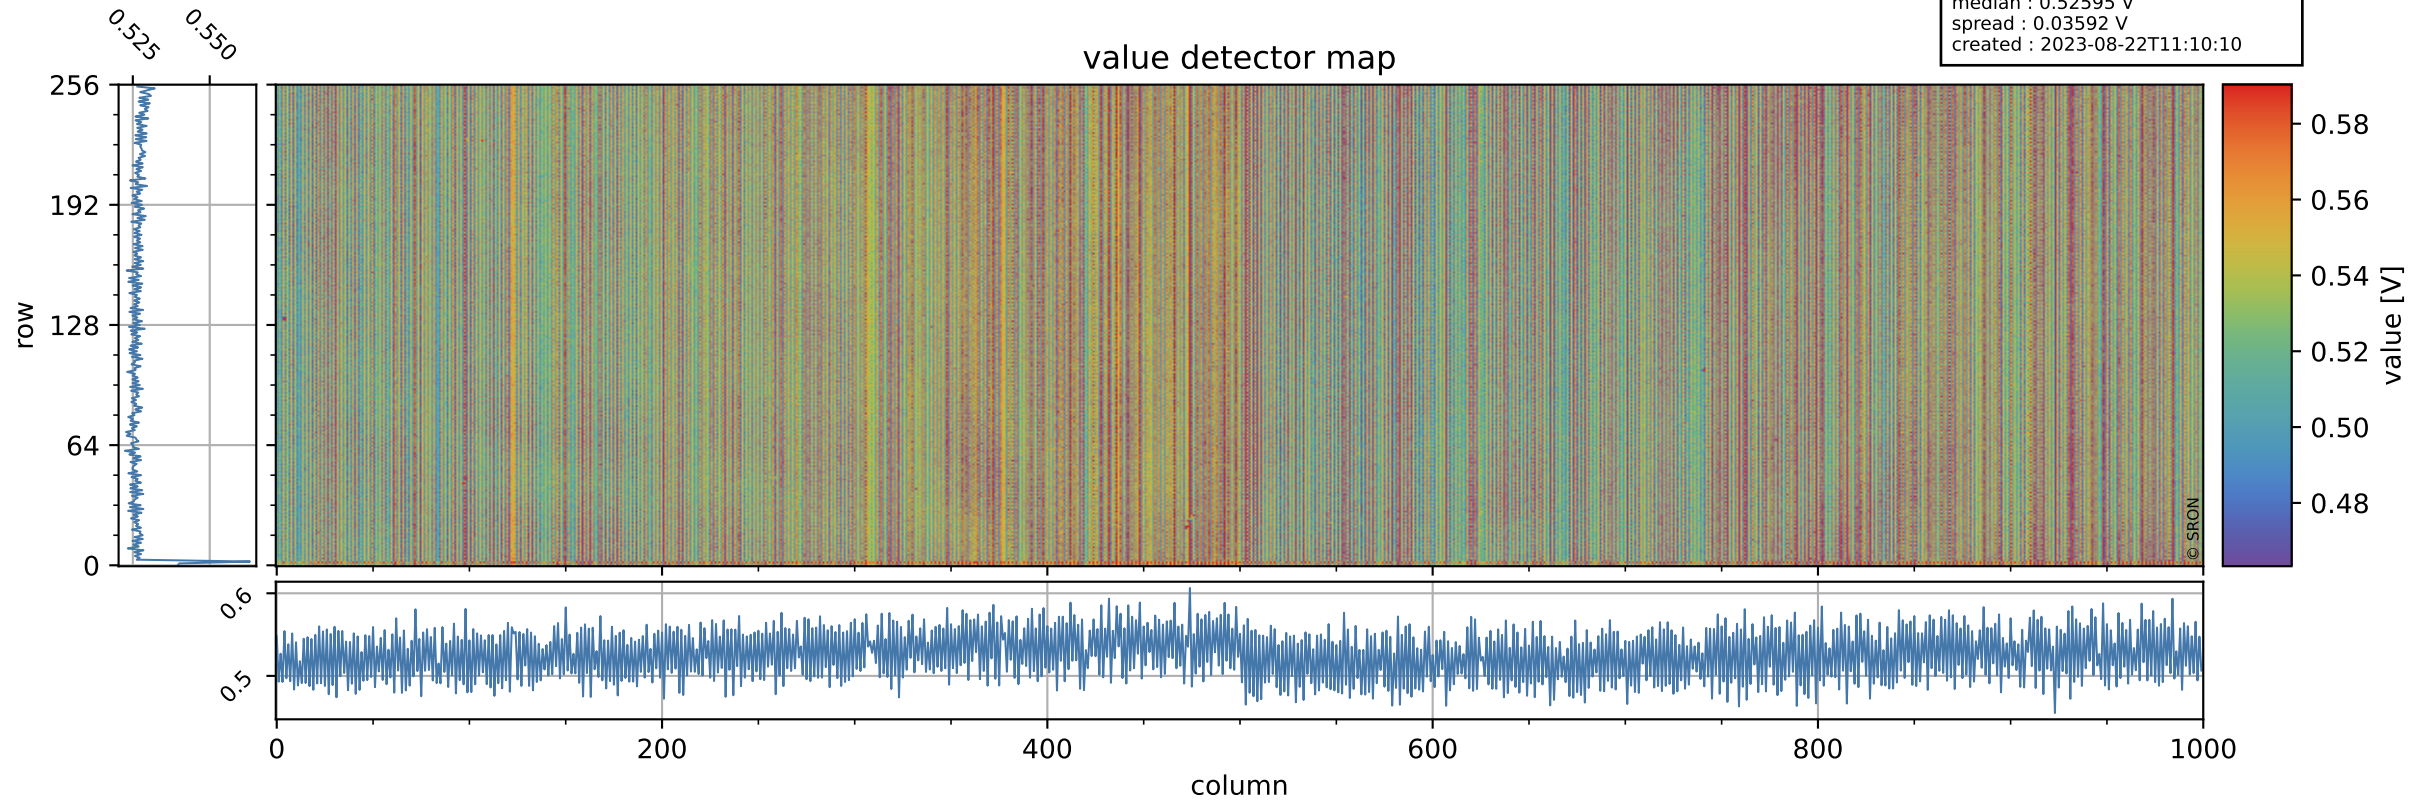

Tropomi SWIR offset (beta nominal)

orbits : 18 in [17677, 17722]
coverage : 2021-03-12 / 2021-03-15
median : 0.52595 V
spread : 0.03592 V
created : 2023-08-22T11:10:10

value detector map

Tropomi SWIR offset (beta nominal)

orbits : 18 in [17677, 17722]
coverage : 2021-03-12 / 2021-03-15
median : 28.963 μV
spread : 14.627 μV
created : 2023-08-22T11:10:10

Tropomi SWIR offset (beta nominal)

orbits : 18 in [17677, 17722]
coverage : 2021-03-12 / 2021-03-15
median : -0.068893 mV
spread : 0.39321 mV
created : 2023-08-22T11:10:10

value compared with SWIR offset CKD

Tropomi SWIR offset (beta nominal) ground-tracks of Sentinel-5P

orbits : 18 in [17677, 17722]
coverage : 2021-03-12 / 2021-03-15
created : 2023-08-22T11:10:10

Tropomi SWIR offset (beta nominal)

orbits : [1867, 17722]
coverage : 2018-02-20 / 2021-03-15
created : 2023-08-22T11:10:11

trend of detector median & temperatures