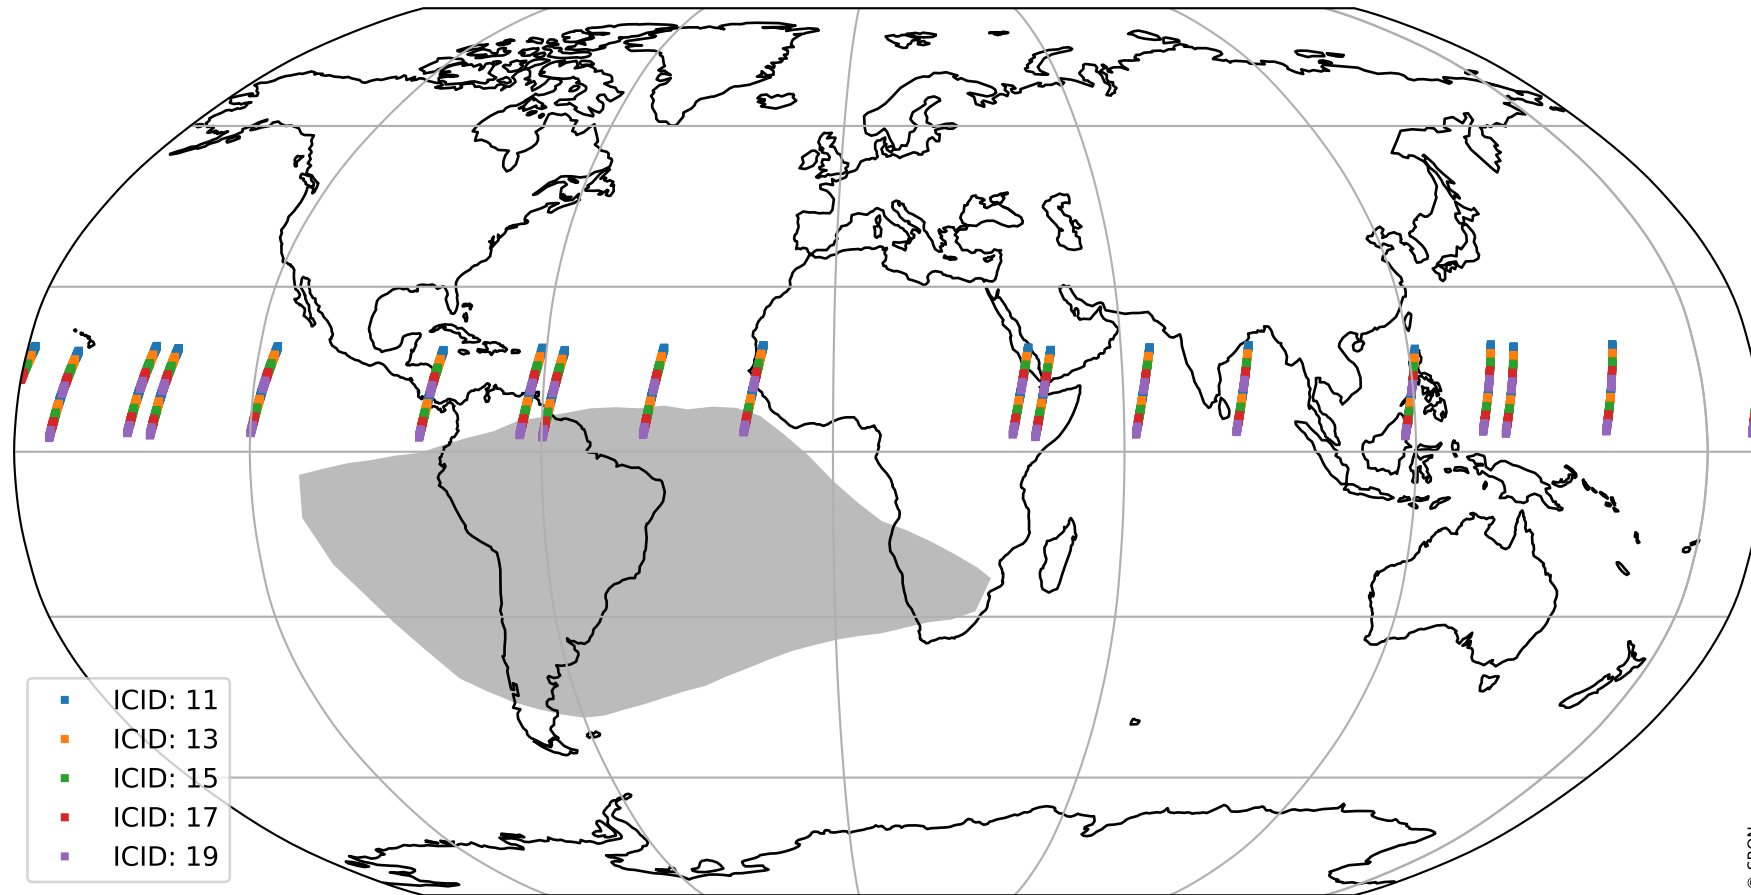

Tropomi SWIR offset (beta nominal)

orbits : 18 in [17677, 17722]
coverage : 2021-03-12 / 2021-03-15
median : 0.52595 V
spread : 0.03592 V
created : 2023-08-22T11:10:10

value detector map

Tropomi SWIR offset (beta nominal)

orbits : 18 in [17677, 17722]
coverage : 2021-03-12 / 2021-03-15
median : 28.963 μV
spread : 14.627 μV
created : 2023-08-22T11:10:10

Tropomi SWIR offset (beta nominal)

orbits : 18 in [17677, 17722]
coverage : 2021-03-12 / 2021-03-15
median : -0.068893 mV
spread : 0.39321 mV
created : 2023-08-22T11:10:10

value compared with SWIR offset CKD

Tropomi SWIR offset (beta nominal) ground-tracks of Sentinel-5P

orbits : 18 in [17677, 17722]
coverage : 2021-03-12 / 2021-03-15
created : 2023-08-22T11:10:10

Tropomi SWIR offset (beta nominal)

orbits : [1867, 17722]
coverage : 2018-02-20 / 2021-03-15
created : 2023-08-22T11:10:11

trend of detector median & temperatures