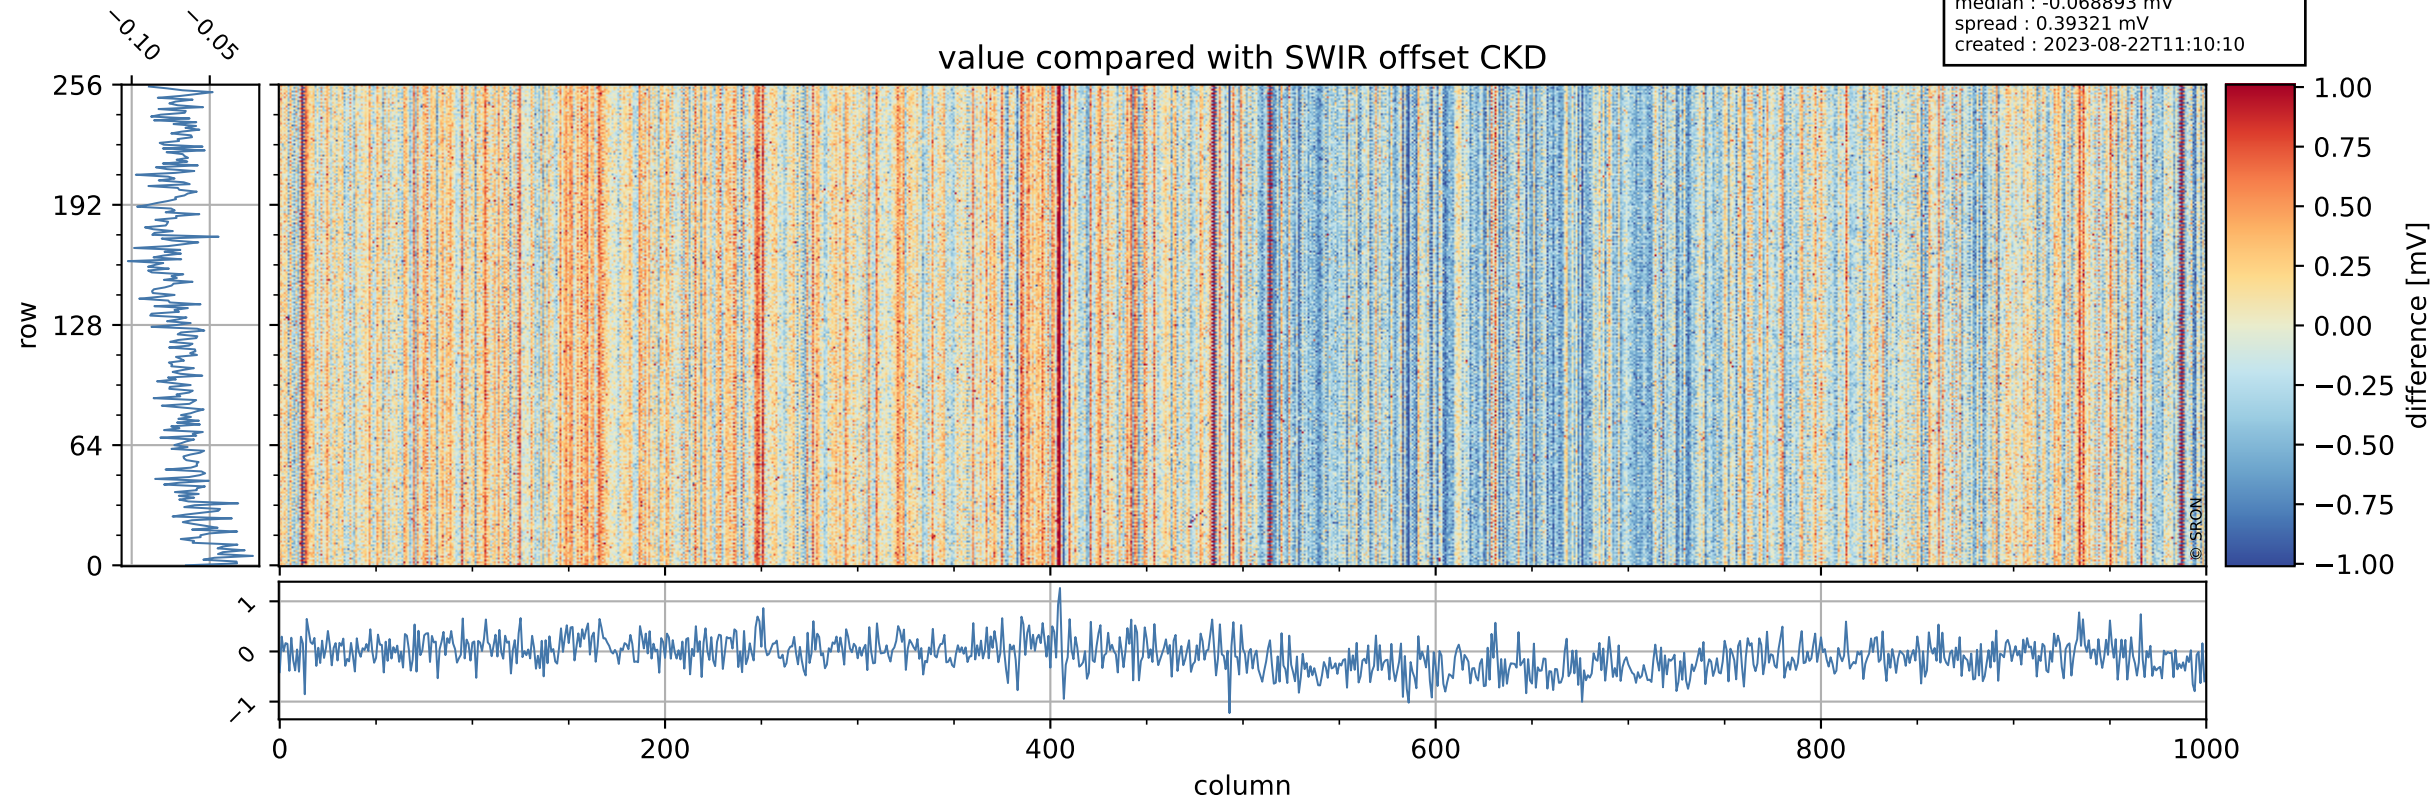

Tropomi SWIR offset (beta nominal)

orbits : 18 in [17677, 17722]
coverage : 2021-03-12 / 2021-03-15
median : 0.52595 V
spread : 0.03592 V
created : 2023-08-22T11:10:10

value detector map

Tropomi SWIR offset (beta nominal)

orbits : 18 in [17677, 17722]
coverage : 2021-03-12 / 2021-03-15
median : 28.963 μV
spread : 14.627 μV
created : 2023-08-22T11:10:10

Tropomi SWIR offset (beta nominal)

orbits : 18 in [17677, 17722]
coverage : 2021-03-12 / 2021-03-15
median : -0.068893 mV
spread : 0.39321 mV
created : 2023-08-22T11:10:10

value compared with SWIR offset CKD

Tropomi SWIR offset (beta nominal) ground-tracks of Sentinel-5P

orbits : 18 in [17677, 17722]
coverage : 2021-03-12 / 2021-03-15
created : 2023-08-22T11:10:10

Tropomi SWIR offset (beta nominal)

orbits : [1867, 17722]
coverage : 2018-02-20 / 2021-03-15
created : 2023-08-22T11:10:11

trend of detector median & temperatures