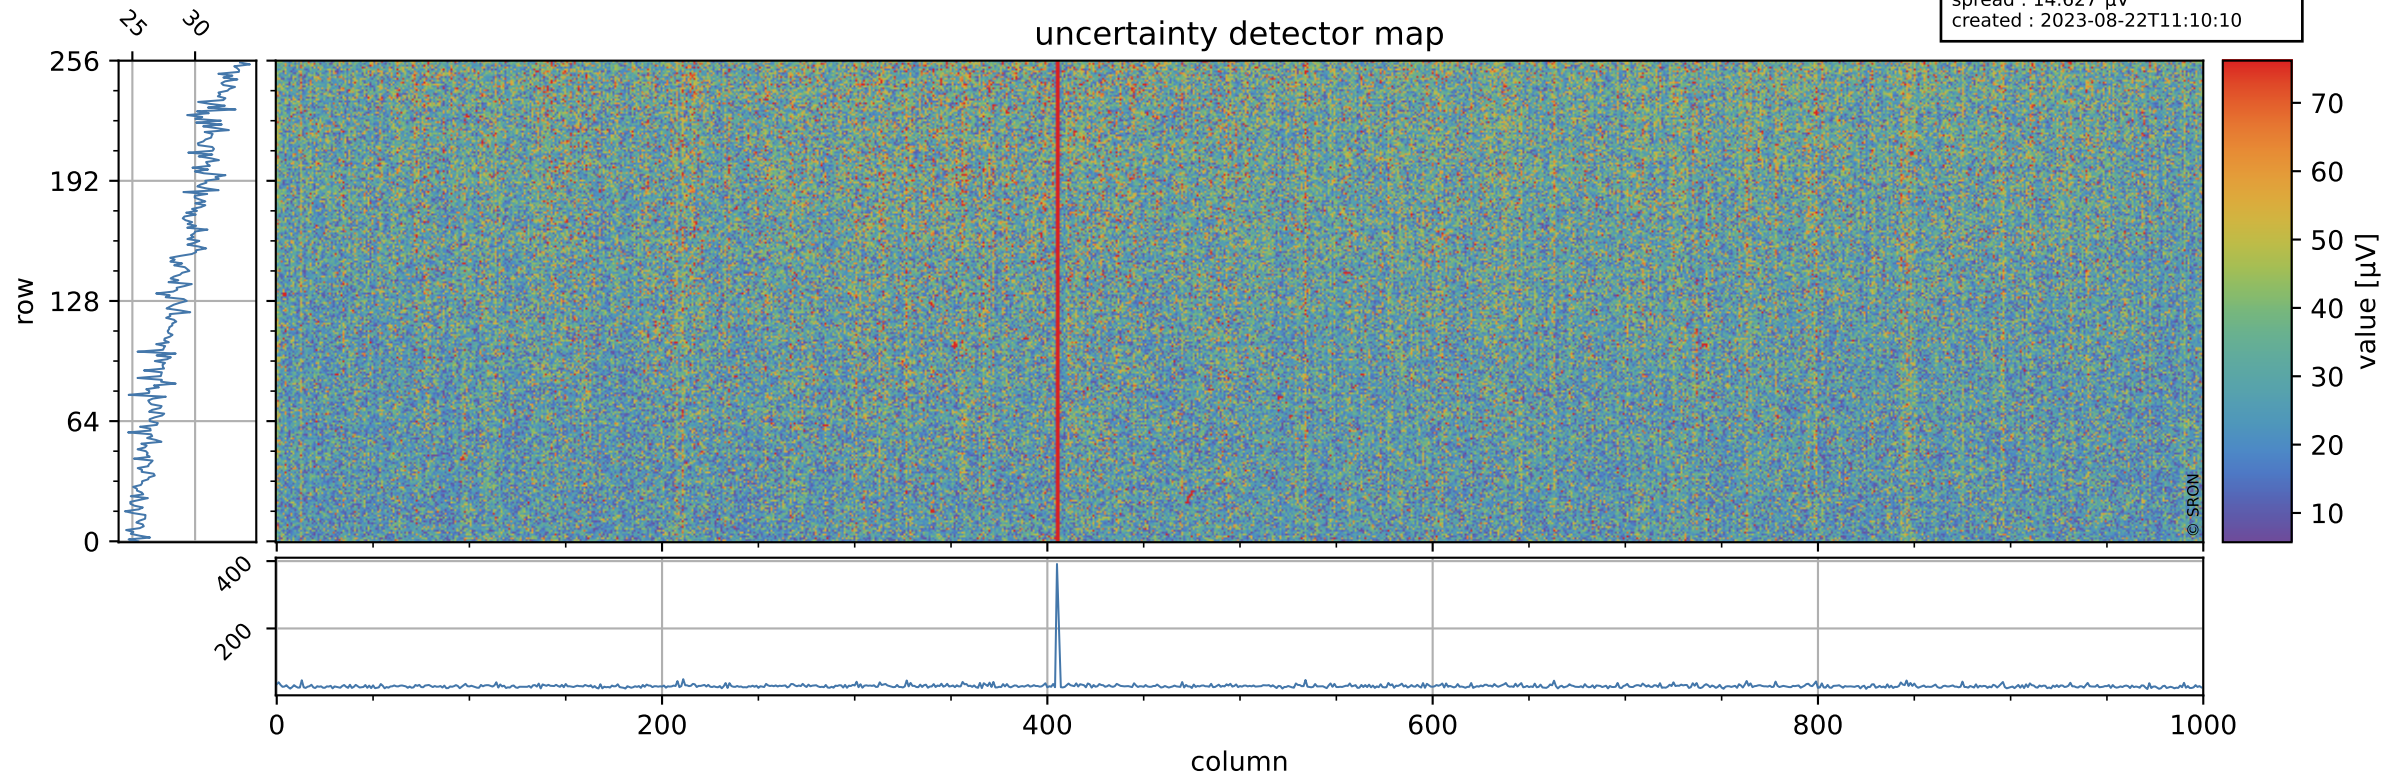

Tropomi SWIR offset (beta nominal)

orbits : 18 in [17677, 17722]
coverage : 2021-03-12 / 2021-03-15
median : 0.52595 V
spread : 0.03592 V
created : 2023-08-22T11:10:10

value detector map

Tropomi SWIR offset (beta nominal)

orbits : 18 in [17677, 17722]
coverage : 2021-03-12 / 2021-03-15
median : 28.963 μV
spread : 14.627 μV
created : 2023-08-22T11:10:10

Tropomi SWIR offset (beta nominal)

orbits : 18 in [17677, 17722]
coverage : 2021-03-12 / 2021-03-15
median : -0.068893 mV
spread : 0.39321 mV
created : 2023-08-22T11:10:10

value compared with SWIR offset CKD

Tropomi SWIR offset (beta nominal) ground-tracks of Sentinel-5P

orbits : 18 in [17677, 17722]
coverage : 2021-03-12 / 2021-03-15
created : 2023-08-22T11:10:10

Tropomi SWIR offset (beta nominal)

orbits : [1867, 17722]
coverage : 2018-02-20 / 2021-03-15
created : 2023-08-22T11:10:11

trend of detector median & temperatures