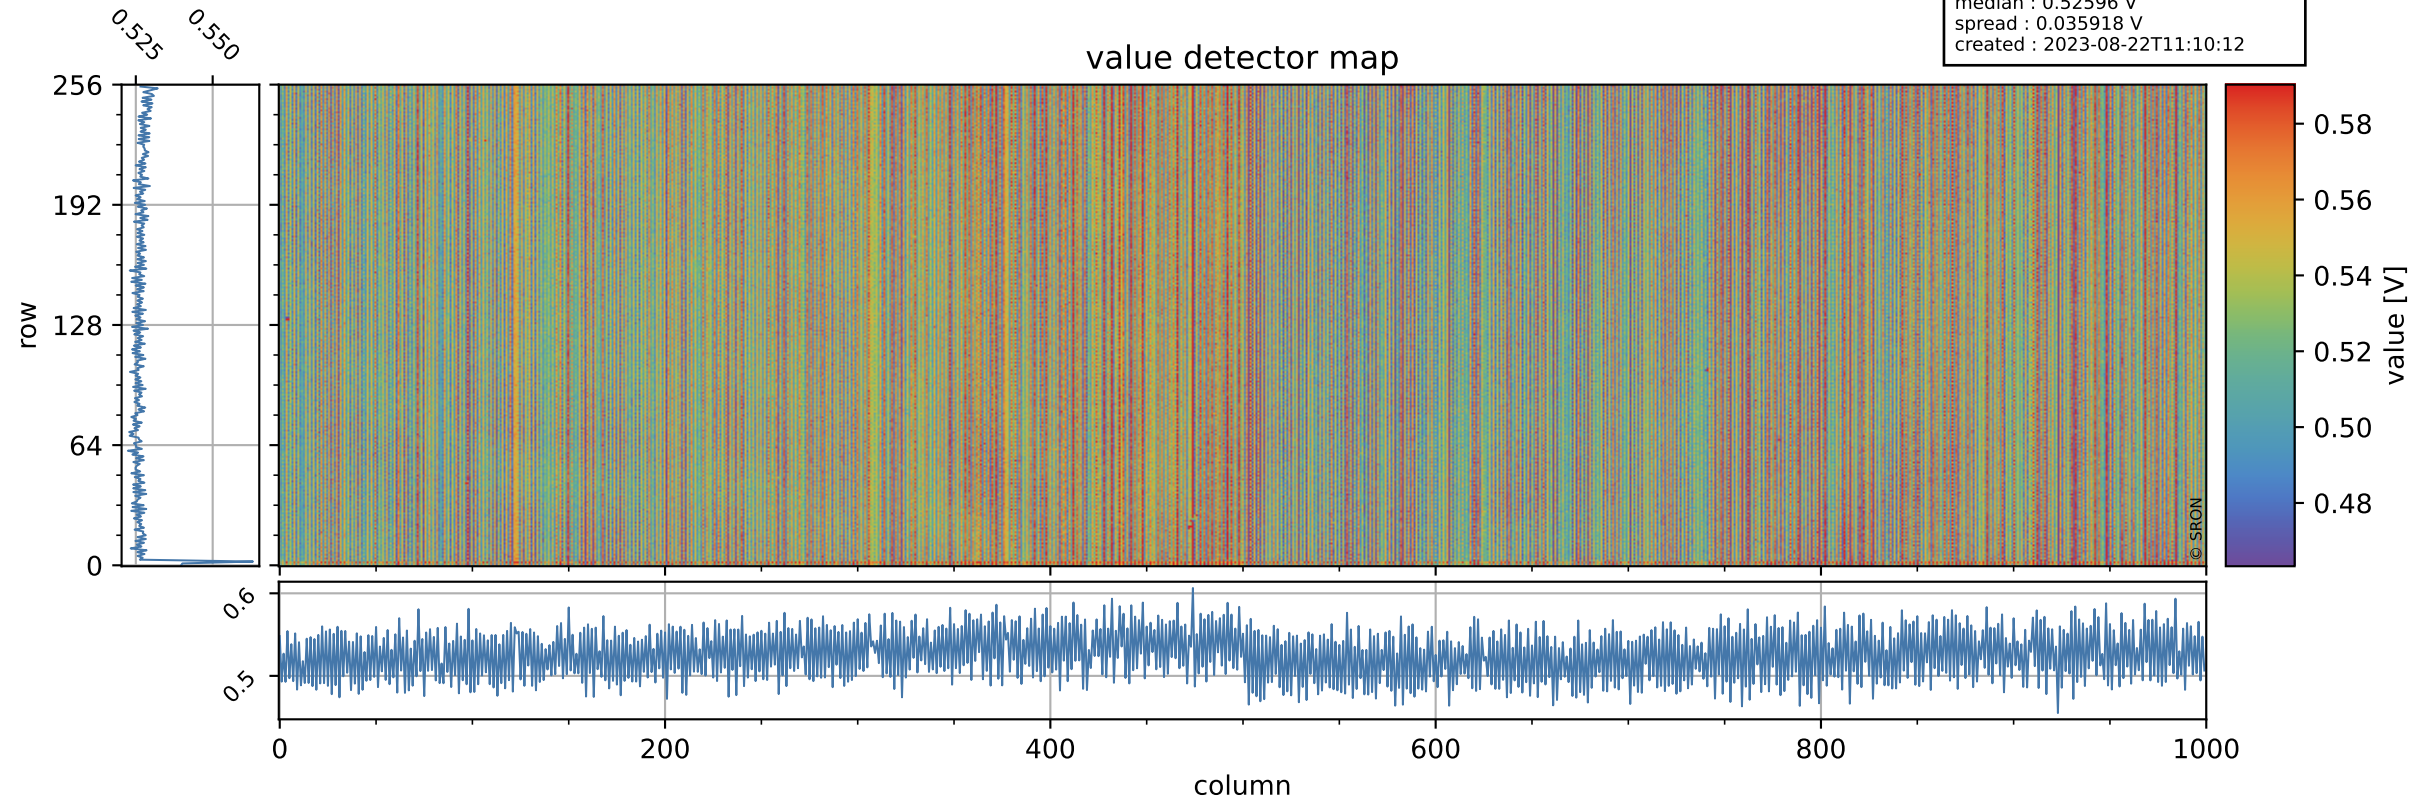

Tropomi SWIR offset (beta nominal)

orbits : 20 in [17722, 17767]
coverage : 2021-03-15 / 2021-03-18
median : 0.52596 V
spread : 0.035918 V
created : 2023-08-22T11:10:12

value detector map

Tropomi SWIR offset (beta nominal)

orbits : 20 in [17722, 17767]
coverage : 2021-03-15 / 2021-03-18
median : 28.067 μV
spread : 14.257 μV
created : 2023-08-22T11:10:12

Tropomi SWIR offset (beta nominal)

orbits : 20 in [17722, 17767]
coverage : 2021-03-15 / 2021-03-18
median : -0.060584 mV
spread : 0.40132 mV
created : 2023-08-22T11:10:12

value compared with SWIR offset CKD

Tropomi SWIR offset (beta nominal) ground-tracks of Sentinel-5P

orbits : 20 in [17722, 17767]
coverage : 2021-03-15 / 2021-03-18
created : 2023-08-22T11:10:12

Tropomi SWIR offset (beta nominal)

orbits : [1867, 17767]
coverage : 2018-02-20 / 2021-03-18
created : 2023-08-22T11:10:13

trend of detector median & temperatures