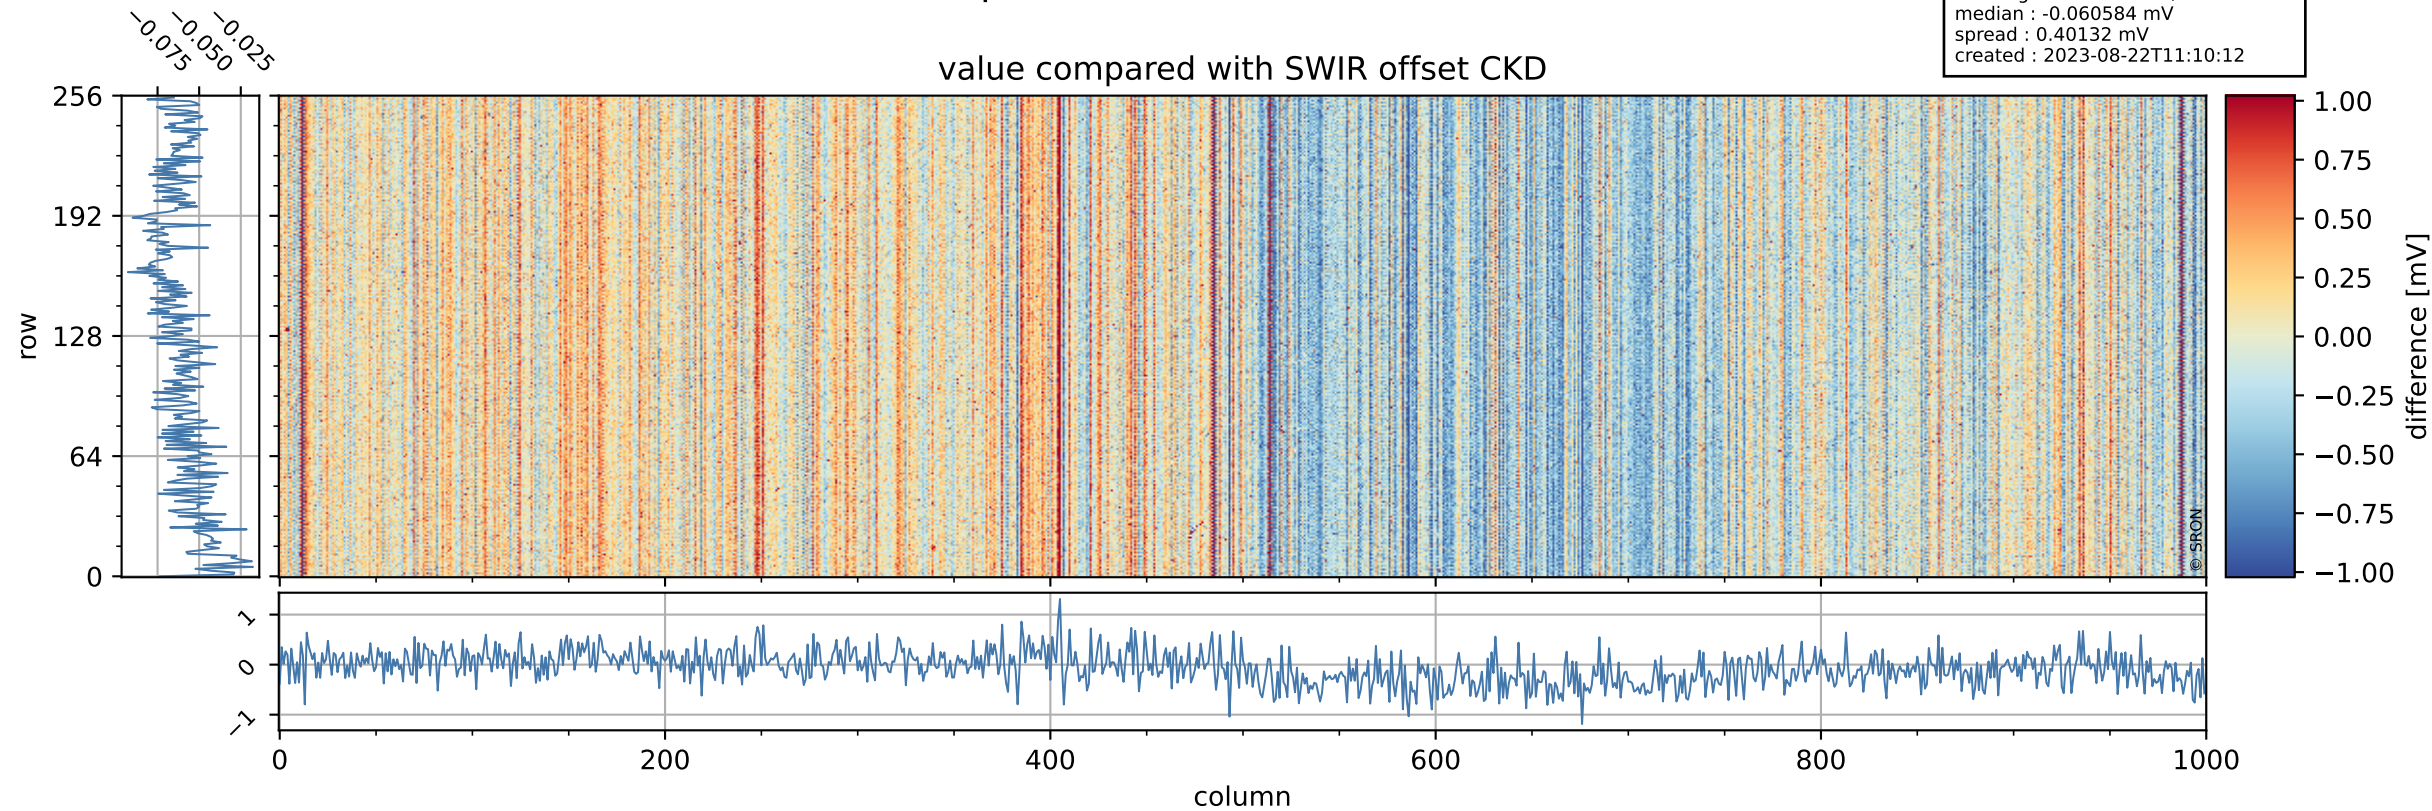

Tropomi SWIR offset (beta nominal)

orbits : 20 in [17722, 17767]
coverage : 2021-03-15 / 2021-03-18
median : 0.52596 V
spread : 0.035918 V
created : 2023-08-22T11:10:12

value detector map

Tropomi SWIR offset (beta nominal)

orbits : 20 in [17722, 17767]
coverage : 2021-03-15 / 2021-03-18
median : 28.067 μV
spread : 14.257 μV
created : 2023-08-22T11:10:12

Tropomi SWIR offset (beta nominal)

orbits : 20 in [17722, 17767]
coverage : 2021-03-15 / 2021-03-18
median : -0.060584 mV
spread : 0.40132 mV
created : 2023-08-22T11:10:12

value compared with SWIR offset CKD

Tropomi SWIR offset (beta nominal) ground-tracks of Sentinel-5P

orbits : 20 in [17722, 17767]
coverage : 2021-03-15 / 2021-03-18
created : 2023-08-22T11:10:12

Tropomi SWIR offset (beta nominal)

orbits : [1867, 17767]
coverage : 2018-02-20 / 2021-03-18
created : 2023-08-22T11:10:13

trend of detector median & temperatures