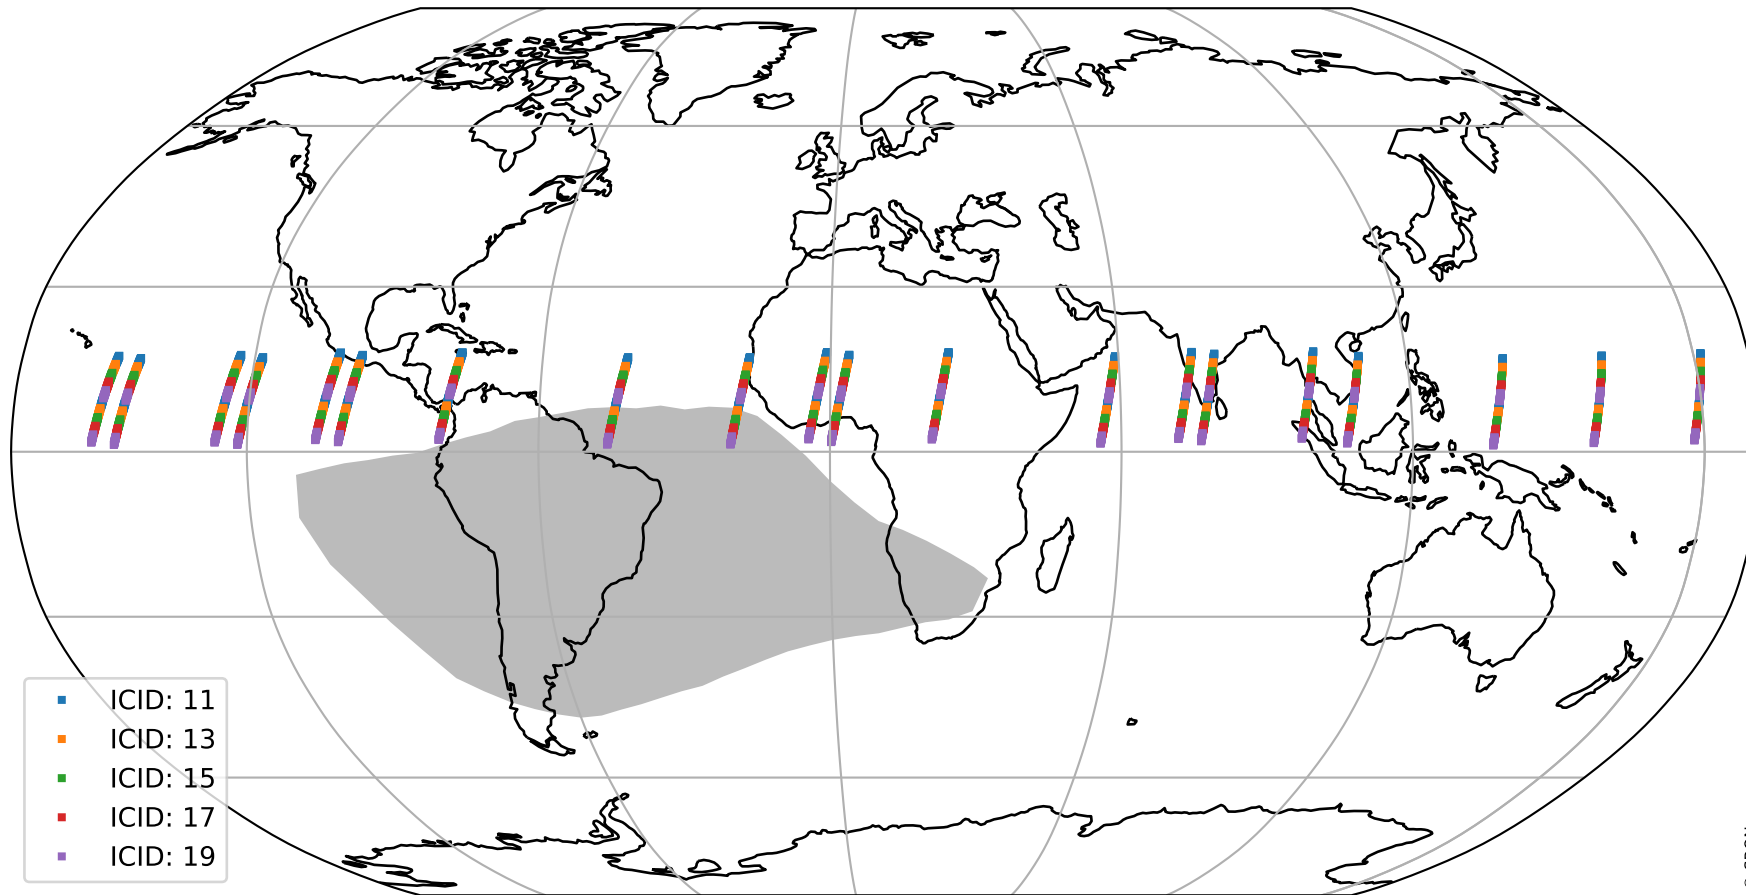

Tropomi SWIR offset (beta nominal)

orbits : 20 in [17722, 17767]
coverage : 2021-03-15 / 2021-03-18
median : 0.52596 V
spread : 0.035918 V
created : 2023-08-22T11:10:12

value detector map

Tropomi SWIR offset (beta nominal)

orbits : 20 in [17722, 17767]
coverage : 2021-03-15 / 2021-03-18
median : 28.067 μV
spread : 14.257 μV
created : 2023-08-22T11:10:12

Tropomi SWIR offset (beta nominal)

orbits : 20 in [17722, 17767]
coverage : 2021-03-15 / 2021-03-18
median : -0.060584 mV
spread : 0.40132 mV
created : 2023-08-22T11:10:12

value compared with SWIR offset CKD

Tropomi SWIR offset (beta nominal) ground-tracks of Sentinel-5P

orbits : 20 in [17722, 17767]
coverage : 2021-03-15 / 2021-03-18
created : 2023-08-22T11:10:12

Tropomi SWIR offset (beta nominal)

orbits : [1867, 17767]
coverage : 2018-02-20 / 2021-03-18
created : 2023-08-22T11:10:13

trend of detector median & temperatures