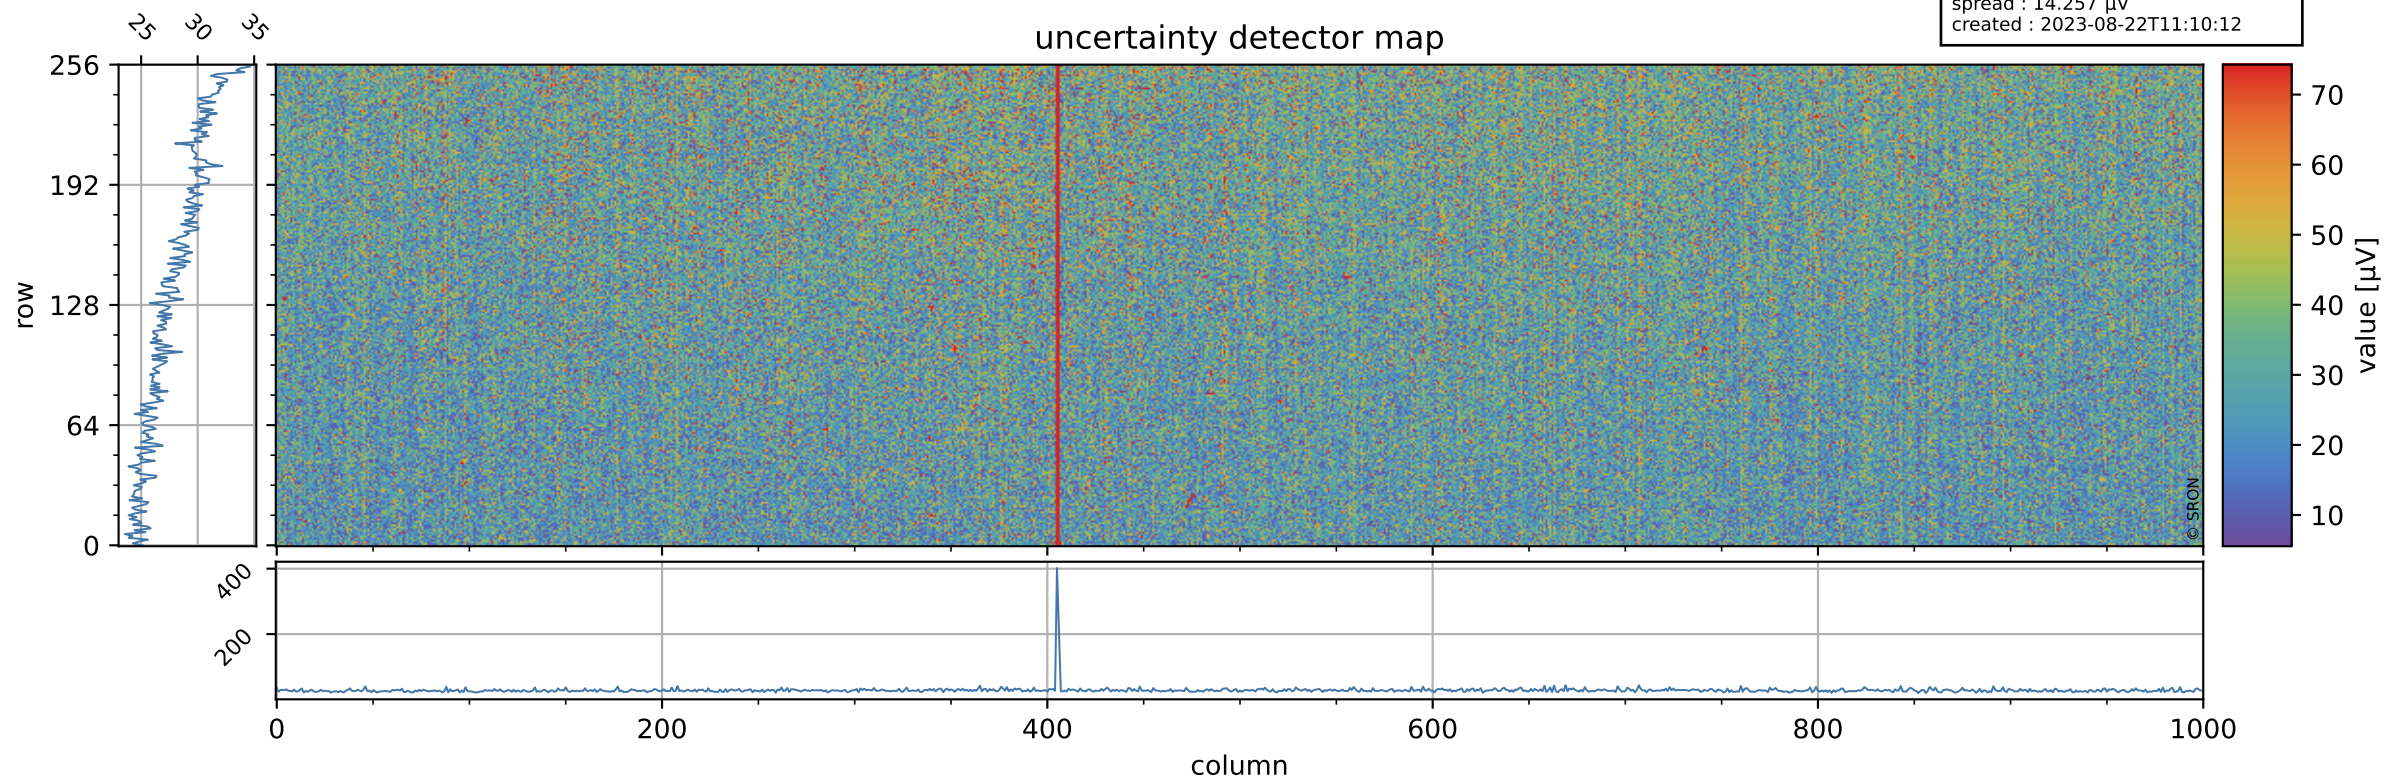

Tropomi SWIR offset (beta nominal)

orbits : 20 in [17722, 17767]
coverage : 2021-03-15 / 2021-03-18
median : 0.52596 V
spread : 0.035918 V
created : 2023-08-22T11:10:12

value detector map

Tropomi SWIR offset (beta nominal)

orbits : 20 in [17722, 17767]
coverage : 2021-03-15 / 2021-03-18
median : 28.067 μV
spread : 14.257 μV
created : 2023-08-22T11:10:12

Tropomi SWIR offset (beta nominal)

orbits : 20 in [17722, 17767]
coverage : 2021-03-15 / 2021-03-18
median : -0.060584 mV
spread : 0.40132 mV
created : 2023-08-22T11:10:12

value compared with SWIR offset CKD

Tropomi SWIR offset (beta nominal) ground-tracks of Sentinel-5P

orbits : 20 in [17722, 17767]
coverage : 2021-03-15 / 2021-03-18
created : 2023-08-22T11:10:12

Tropomi SWIR offset (beta nominal)

orbits : [1867, 17767]
coverage : 2018-02-20 / 2021-03-18
created : 2023-08-22T11:10:13

trend of detector median & temperatures