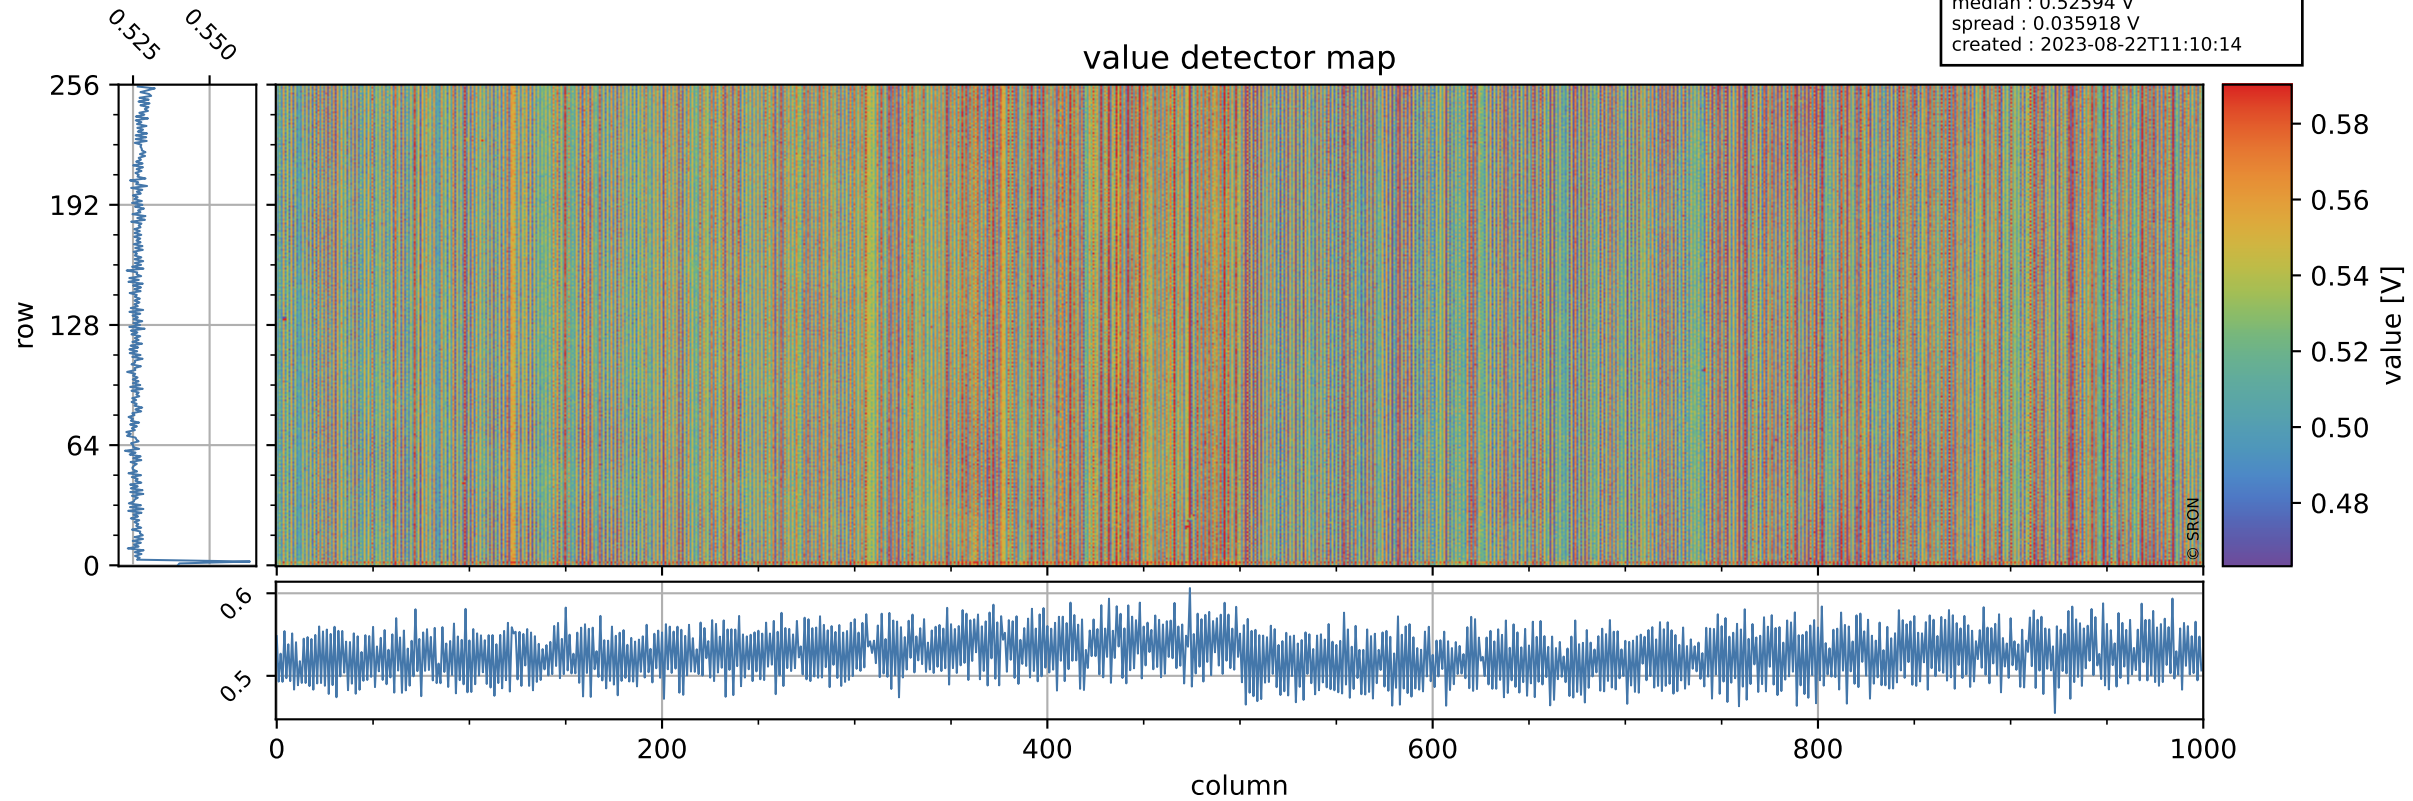

Tropomi SWIR offset (beta nominal)

orbits : 18 in [17767, 17812]
coverage : 2021-03-18 / 2021-03-21
median : 0.52594 V
spread : 0.035918 V
created : 2023-08-22T11:10:14

value detector map

Tropomi SWIR offset (beta nominal)

orbits : 18 in [17767, 17812]
coverage : 2021-03-18 / 2021-03-21
median : 28.709 μV
spread : 14.397 μV
created : 2023-08-22T11:10:14

Tropomi SWIR offset (beta nominal)

orbits : 18 in [17767, 17812]
coverage : 2021-03-18 / 2021-03-21
median : -0.07043 mV
spread : 0.39033 mV
created : 2023-08-22T11:10:14

value compared with SWIR offset CKD

Tropomi SWIR offset (beta nominal) ground-tracks of Sentinel-5P

orbits : 18 in [17767, 17812]
coverage : 2021-03-18 / 2021-03-21
created : 2023-08-22T11:10:15

Tropomi SWIR offset (beta nominal)

orbits : [1867, 17812]
coverage : 2018-02-20 / 2021-03-21
created : 2023-08-22T11:10:15

trend of detector median & temperatures