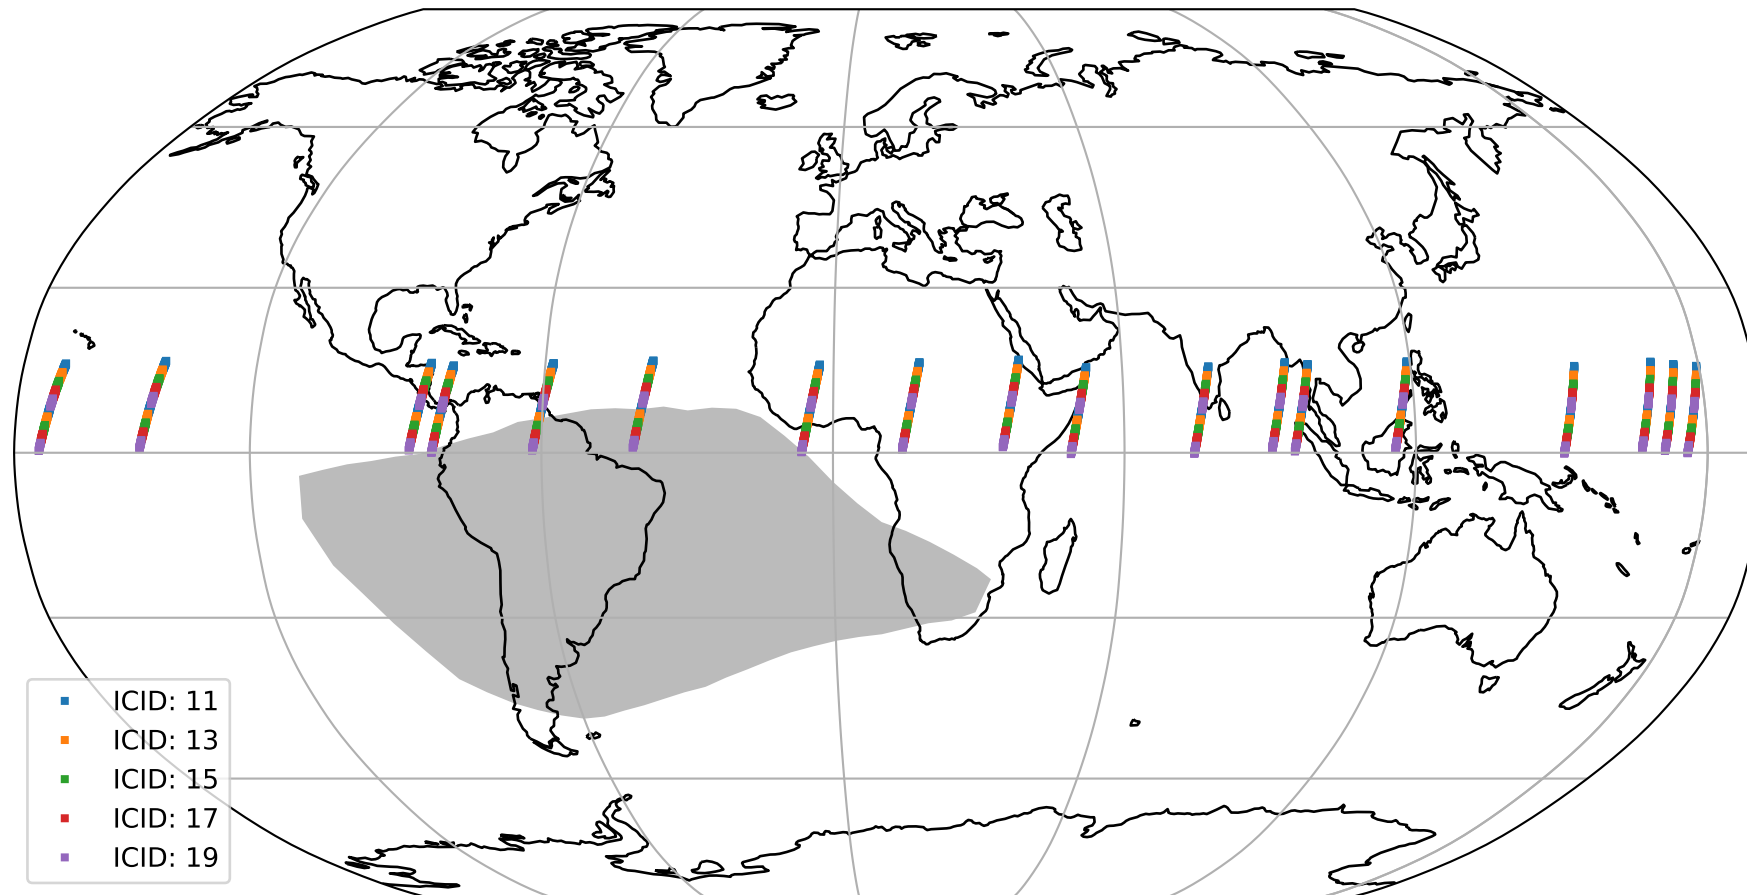

Tropomi SWIR offset (beta nominal)

orbits : 18 in [17767, 17812]
coverage : 2021-03-18 / 2021-03-21
median : 0.52594 V
spread : 0.035918 V
created : 2023-08-22T11:10:14

value detector map

Tropomi SWIR offset (beta nominal)

orbits : 18 in [17767, 17812]
coverage : 2021-03-18 / 2021-03-21
median : 28.709 μV
spread : 14.397 μV
created : 2023-08-22T11:10:14

Tropomi SWIR offset (beta nominal)

orbits : 18 in [17767, 17812]
coverage : 2021-03-18 / 2021-03-21
median : -0.07043 mV
spread : 0.39033 mV
created : 2023-08-22T11:10:14

value compared with SWIR offset CKD

Tropomi SWIR offset (beta nominal) ground-tracks of Sentinel-5P

orbits : 18 in [17767, 17812]
coverage : 2021-03-18 / 2021-03-21
created : 2023-08-22T11:10:15

Tropomi SWIR offset (beta nominal)

orbits : [1867, 17812]
coverage : 2018-02-20 / 2021-03-21
created : 2023-08-22T11:10:15

trend of detector median & temperatures