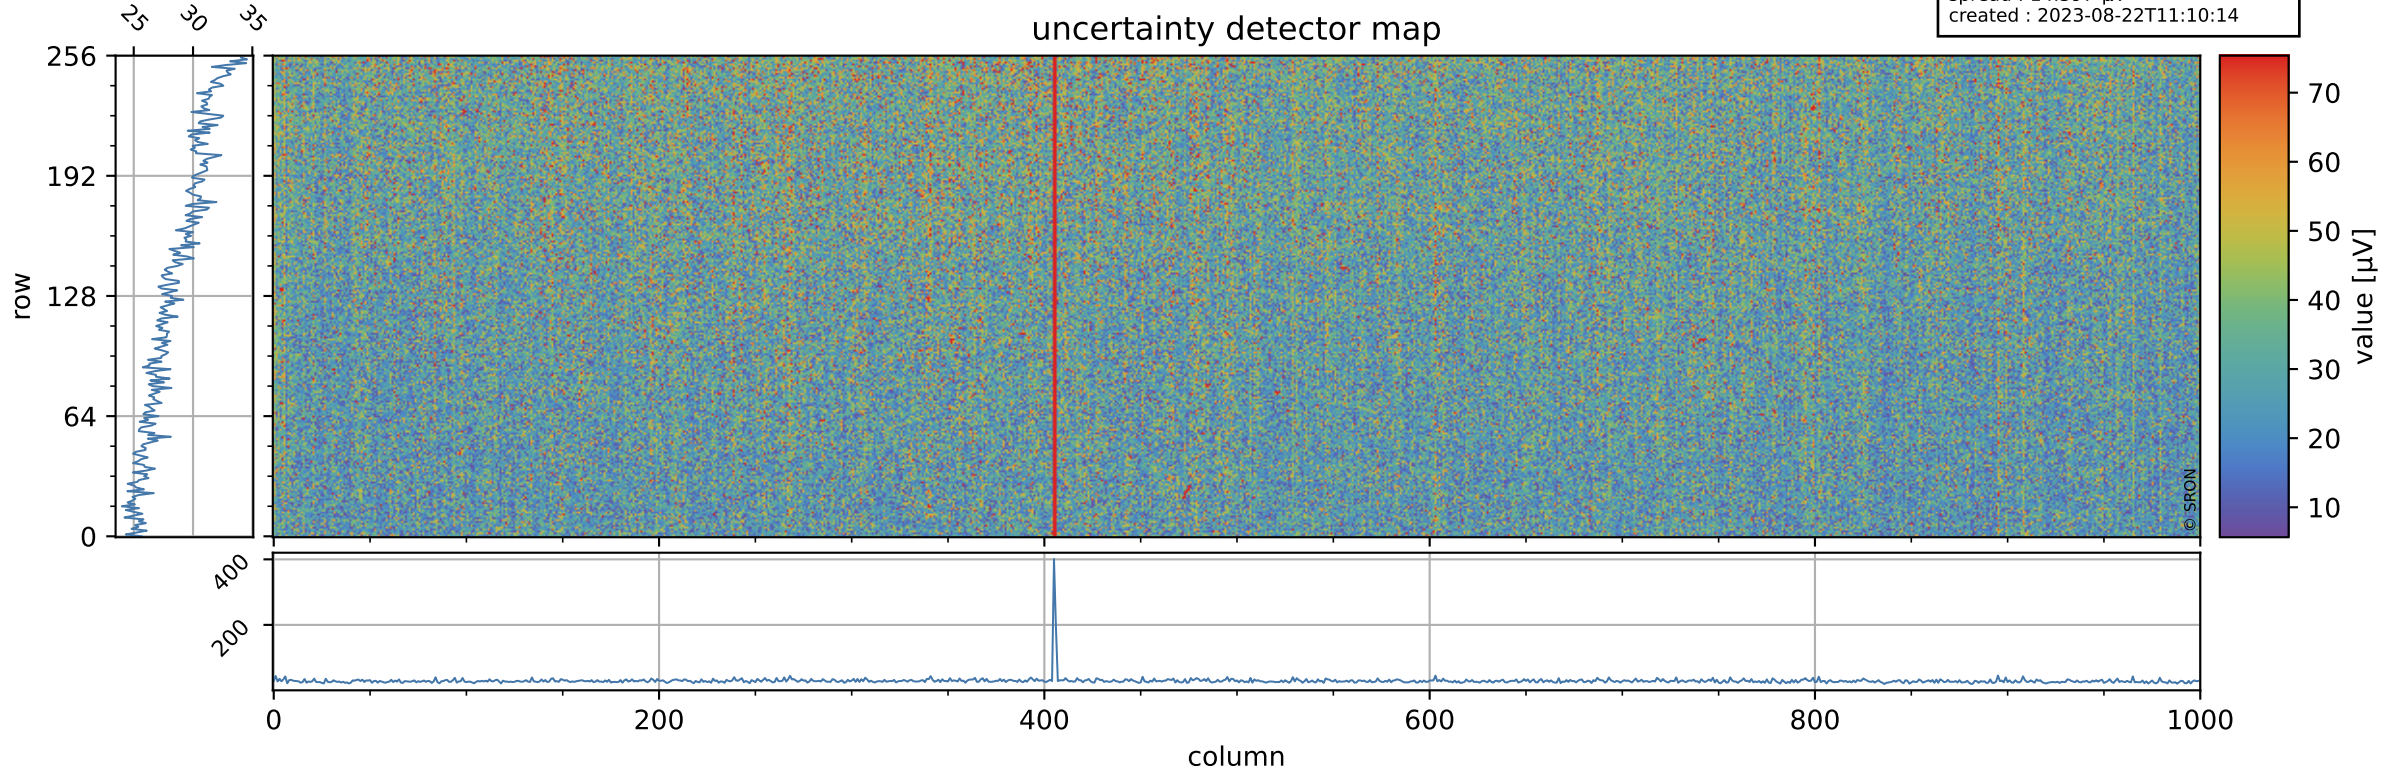

Tropomi SWIR offset (beta nominal)

orbits : 18 in [17767, 17812]
coverage : 2021-03-18 / 2021-03-21
median : 0.52594 V
spread : 0.035918 V
created : 2023-08-22T11:10:14

value detector map

Tropomi SWIR offset (beta nominal)

orbits : 18 in [17767, 17812]
coverage : 2021-03-18 / 2021-03-21
median : 28.709 μV
spread : 14.397 μV
created : 2023-08-22T11:10:14

Tropomi SWIR offset (beta nominal)

orbits : 18 in [17767, 17812]
coverage : 2021-03-18 / 2021-03-21
median : -0.07043 mV
spread : 0.39033 mV
created : 2023-08-22T11:10:14

value compared with SWIR offset CKD

Tropomi SWIR offset (beta nominal) ground-tracks of Sentinel-5P

orbits : 18 in [17767, 17812]
coverage : 2021-03-18 / 2021-03-21
created : 2023-08-22T11:10:15

Tropomi SWIR offset (beta nominal)

orbits : [1867, 17812]
coverage : 2018-02-20 / 2021-03-21
created : 2023-08-22T11:10:15

trend of detector median & temperatures