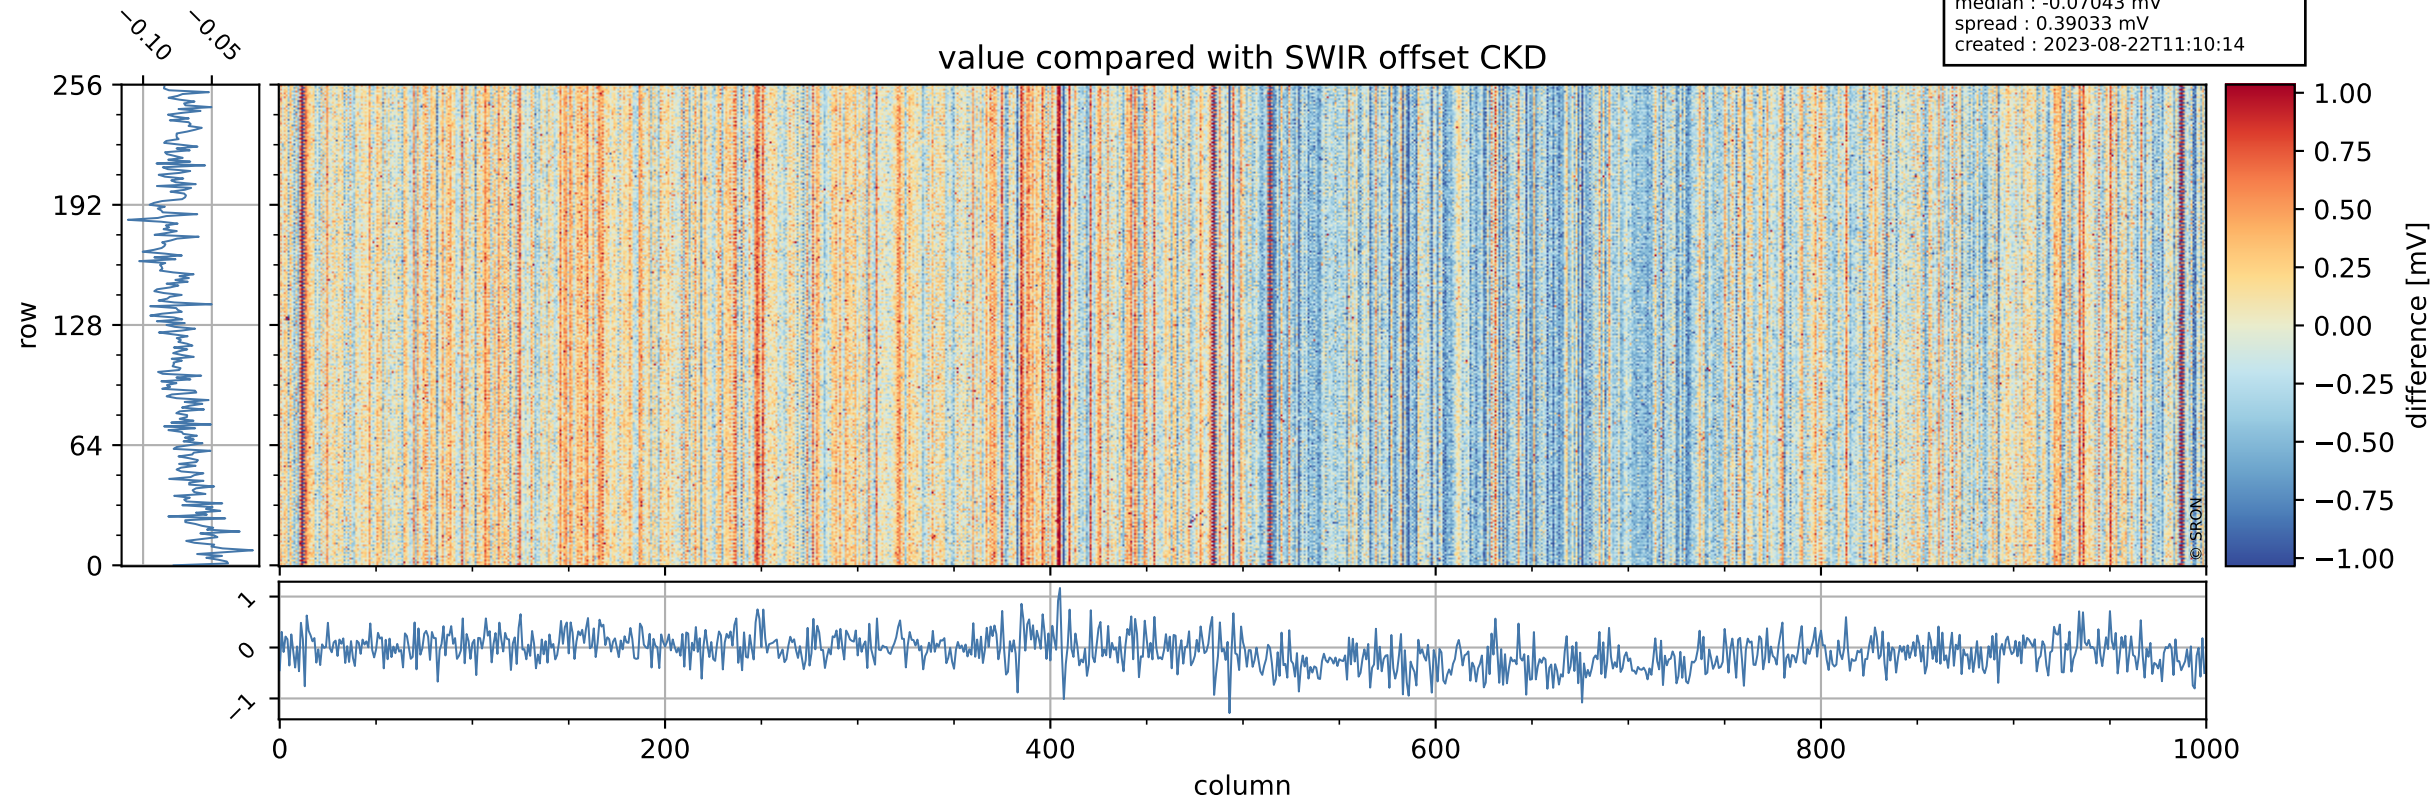

Tropomi SWIR offset (beta nominal)

orbits : 18 in [17767, 17812]
coverage : 2021-03-18 / 2021-03-21
median : 0.52594 V
spread : 0.035918 V
created : 2023-08-22T11:10:14

value detector map

Tropomi SWIR offset (beta nominal)

orbits : 18 in [17767, 17812]
coverage : 2021-03-18 / 2021-03-21
median : 28.709 μV
spread : 14.397 μV
created : 2023-08-22T11:10:14

Tropomi SWIR offset (beta nominal)

orbits : 18 in [17767, 17812]
coverage : 2021-03-18 / 2021-03-21
median : -0.07043 mV
spread : 0.39033 mV
created : 2023-08-22T11:10:14

value compared with SWIR offset CKD

Tropomi SWIR offset (beta nominal) ground-tracks of Sentinel-5P

orbits : 18 in [17767, 17812]
coverage : 2021-03-18 / 2021-03-21
created : 2023-08-22T11:10:15

Tropomi SWIR offset (beta nominal)

orbits : [1867, 17812]
coverage : 2018-02-20 / 2021-03-21
created : 2023-08-22T11:10:15

trend of detector median & temperatures