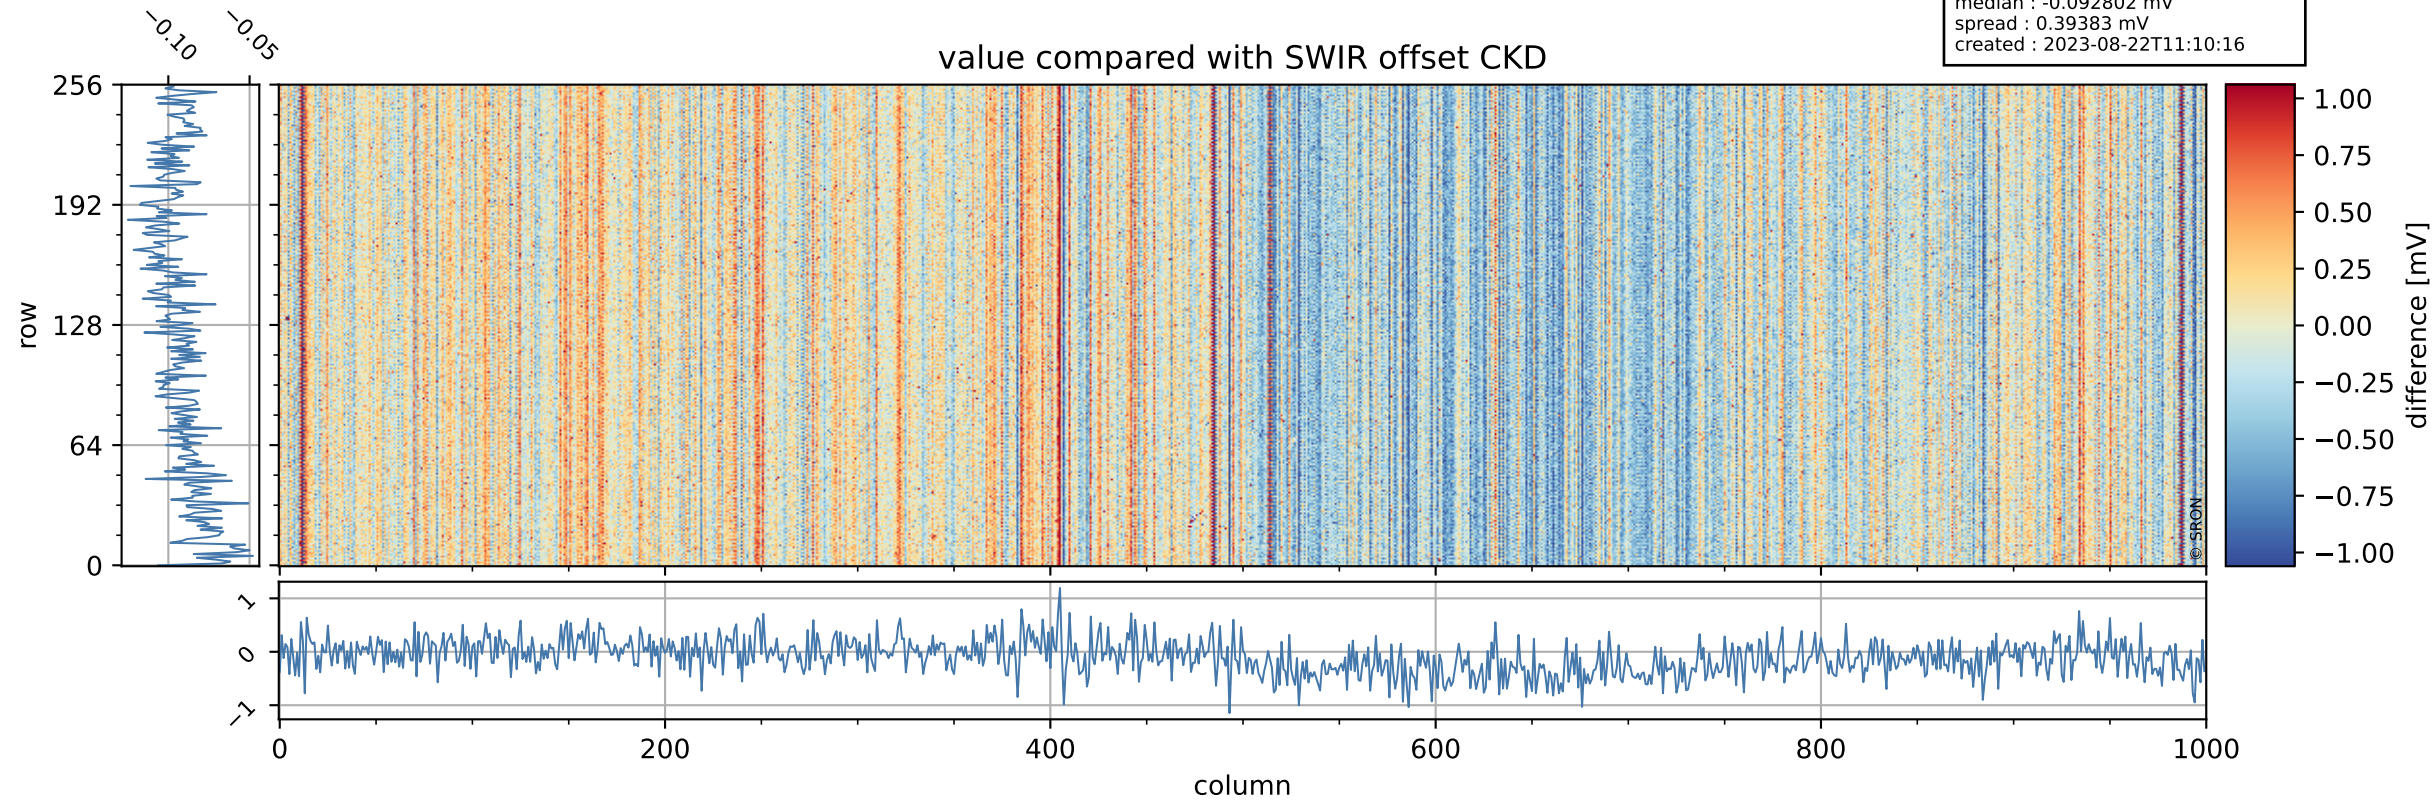

Tropomi SWIR offset (beta nominal)

orbits : 20 in [17812, 17857]
coverage : 2021-03-22 / 2021-03-25
median : 0.52592 V
spread : 0.035919 V
created : 2023-08-22T11:10:16

value detector map

Tropomi SWIR offset (beta nominal)

orbits : 20 in [17812, 17857]
coverage : 2021-03-22 / 2021-03-25
median : 28.679 μV
spread : 14.535 μV
created : 2023-08-22T11:10:16

Tropomi SWIR offset (beta nominal)

orbits : 20 in [17812, 17857]
coverage : 2021-03-22 / 2021-03-25
median : -0.092802 mV
spread : 0.39383 mV
created : 2023-08-22T11:10:16

value compared with SWIR offset CKD

Tropomi SWIR offset (beta nominal) ground-tracks of Sentinel-5P

orbits : 20 in [17812, 17857]
coverage : 2021-03-22 / 2021-03-25
created : 2023-08-22T11:10:17

Tropomi SWIR offset (beta nominal)

orbits : [1867, 17857]
coverage : 2018-02-20 / 2021-03-25
created : 2023-08-22T11:10:17

trend of detector median & temperatures