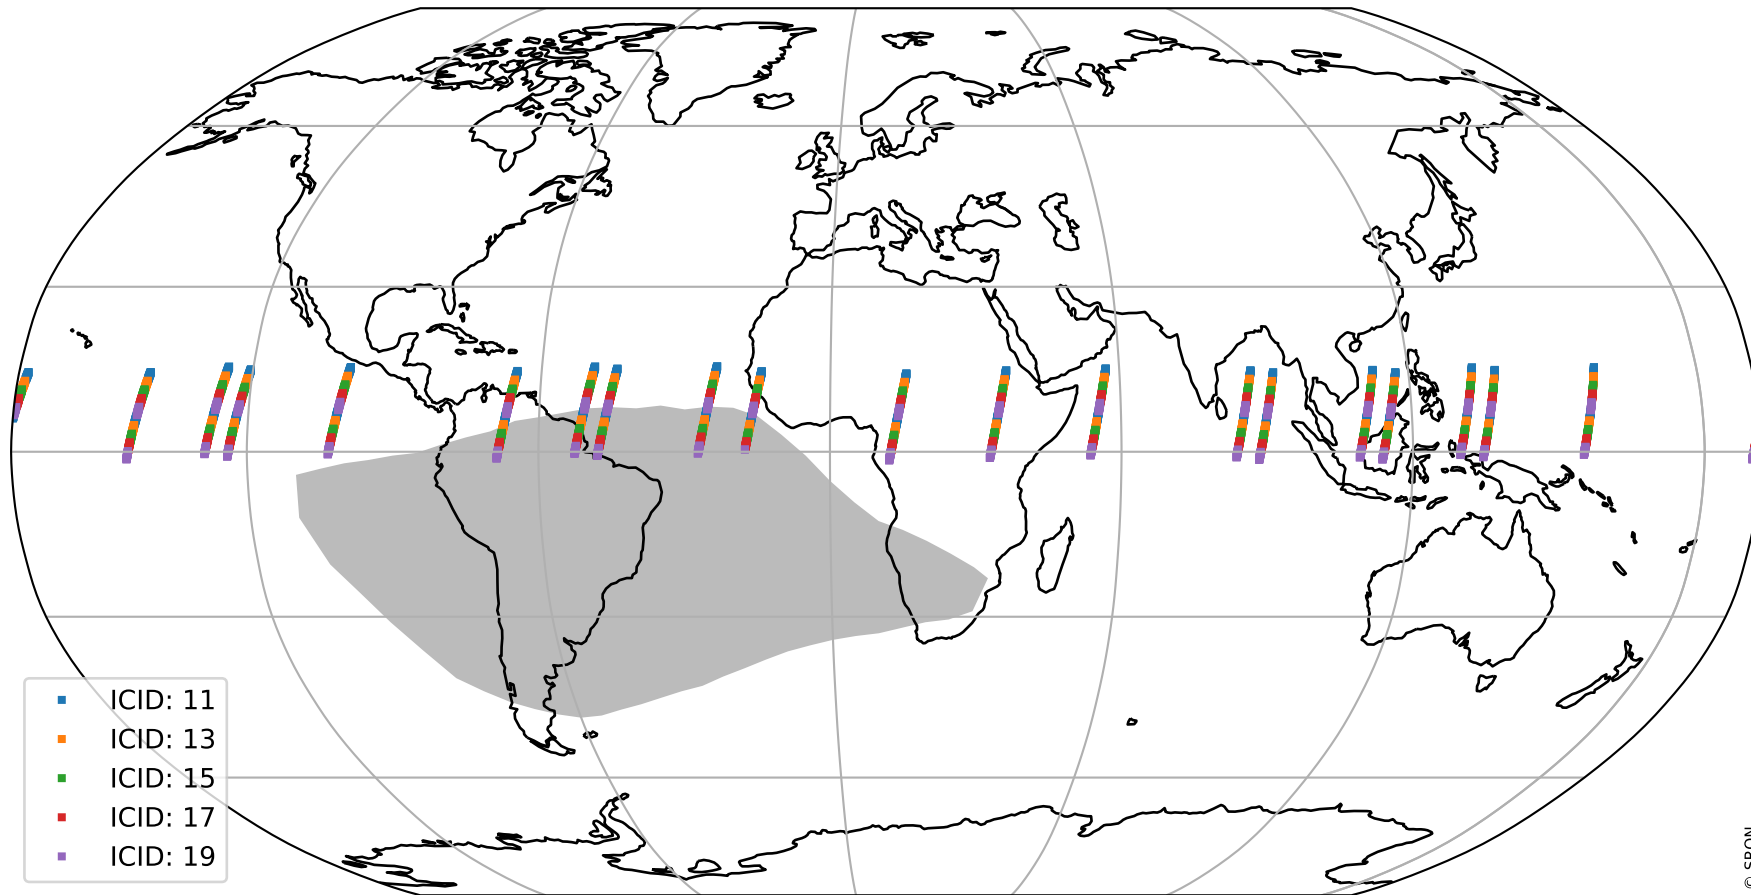

Tropomi SWIR offset (beta nominal)

orbits : 20 in [17812, 17857]
coverage : 2021-03-22 / 2021-03-25
median : 0.52592 V
spread : 0.035919 V
created : 2023-08-22T11:10:16

value detector map

Tropomi SWIR offset (beta nominal)

orbits : 20 in [17812, 17857]
coverage : 2021-03-22 / 2021-03-25
median : 28.679 μV
spread : 14.535 μV
created : 2023-08-22T11:10:16

Tropomi SWIR offset (beta nominal)

orbits : 20 in [17812, 17857]
coverage : 2021-03-22 / 2021-03-25
median : -0.092802 mV
spread : 0.39383 mV
created : 2023-08-22T11:10:16

value compared with SWIR offset CKD

Tropomi SWIR offset (beta nominal) ground-tracks of Sentinel-5P

orbits : 20 in [17812, 17857]
coverage : 2021-03-22 / 2021-03-25
created : 2023-08-22T11:10:17

Tropomi SWIR offset (beta nominal)

orbits : [1867, 17857]
coverage : 2018-02-20 / 2021-03-25
created : 2023-08-22T11:10:17

trend of detector median & temperatures