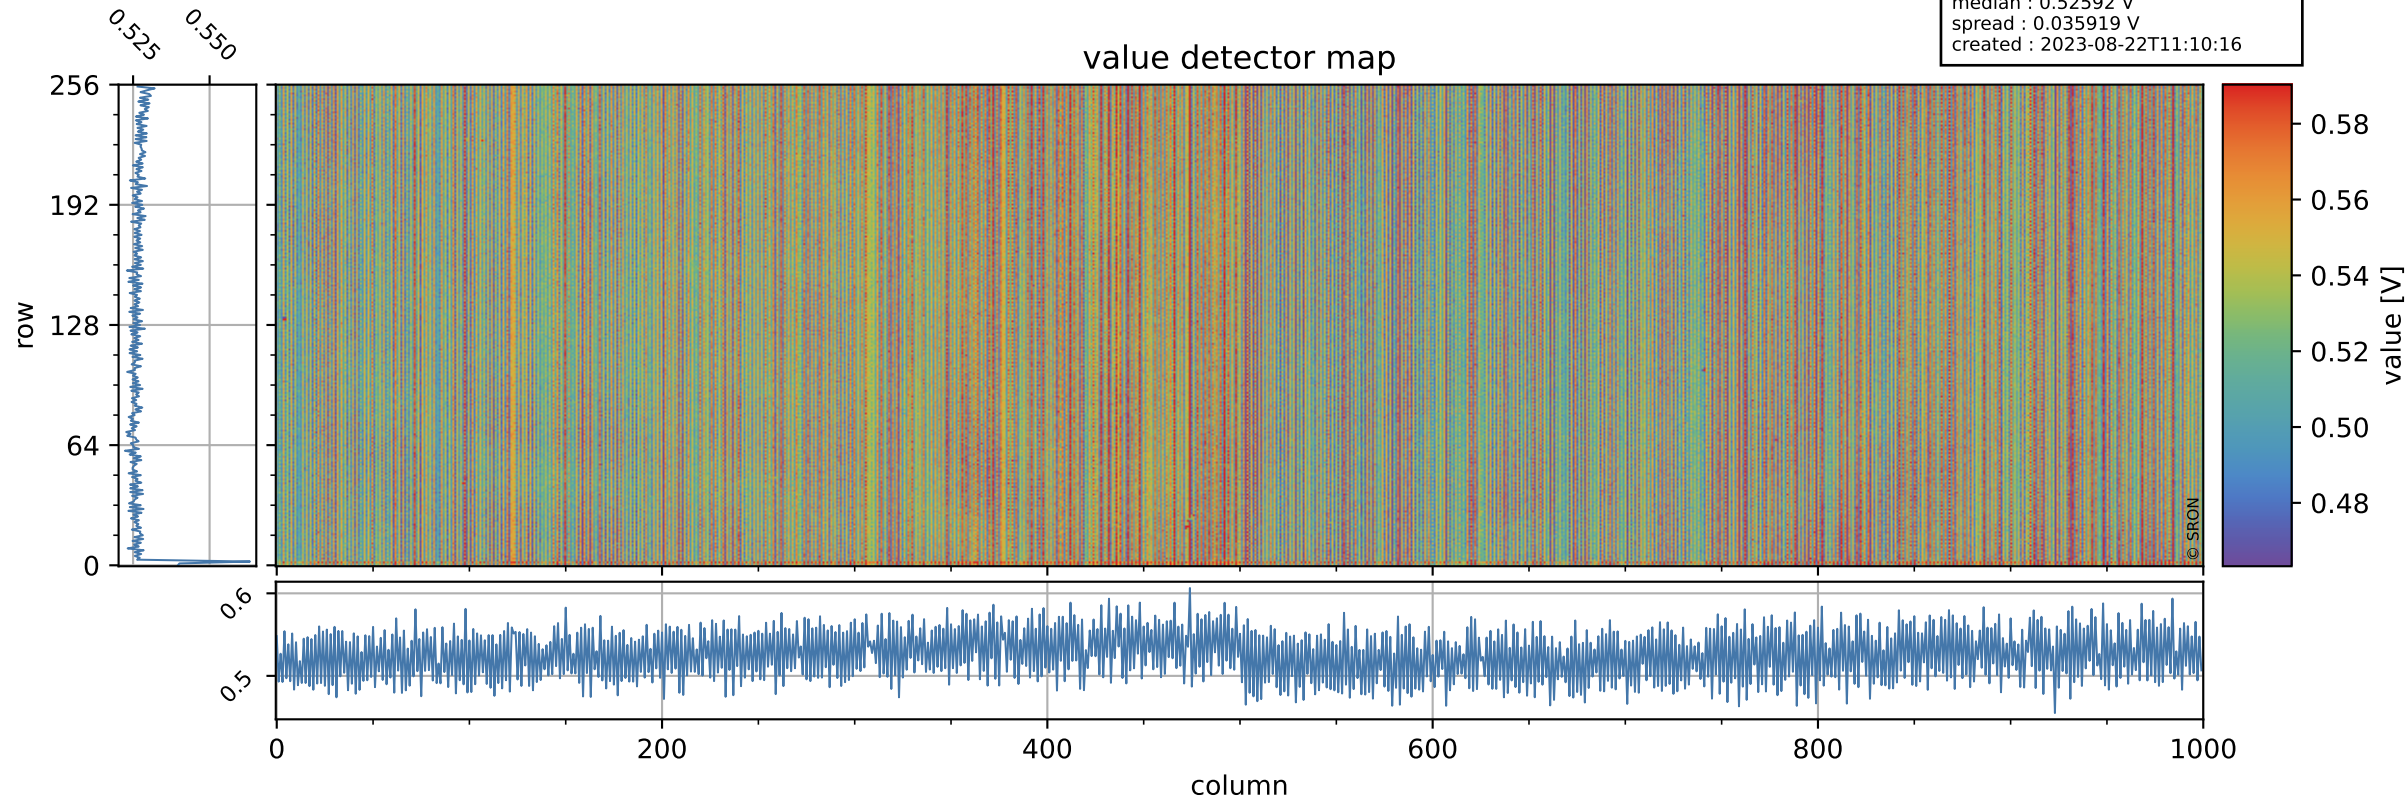

Tropomi SWIR offset (beta nominal)

orbits : 20 in [17812, 17857]
coverage : 2021-03-22 / 2021-03-25
median : 0.52592 V
spread : 0.035919 V
created : 2023-08-22T11:10:16

value detector map

Tropomi SWIR offset (beta nominal)

orbits : 20 in [17812, 17857]
coverage : 2021-03-22 / 2021-03-25
median : 28.679 μV
spread : 14.535 μV
created : 2023-08-22T11:10:16

Tropomi SWIR offset (beta nominal)

orbits : 20 in [17812, 17857]
coverage : 2021-03-22 / 2021-03-25
median : -0.092802 mV
spread : 0.39383 mV
created : 2023-08-22T11:10:16

value compared with SWIR offset CKD

Tropomi SWIR offset (beta nominal) ground-tracks of Sentinel-5P

orbits : 20 in [17812, 17857]
coverage : 2021-03-22 / 2021-03-25
created : 2023-08-22T11:10:17

Tropomi SWIR offset (beta nominal)

orbits : [1867, 17857]
coverage : 2018-02-20 / 2021-03-25
created : 2023-08-22T11:10:17

trend of detector median & temperatures