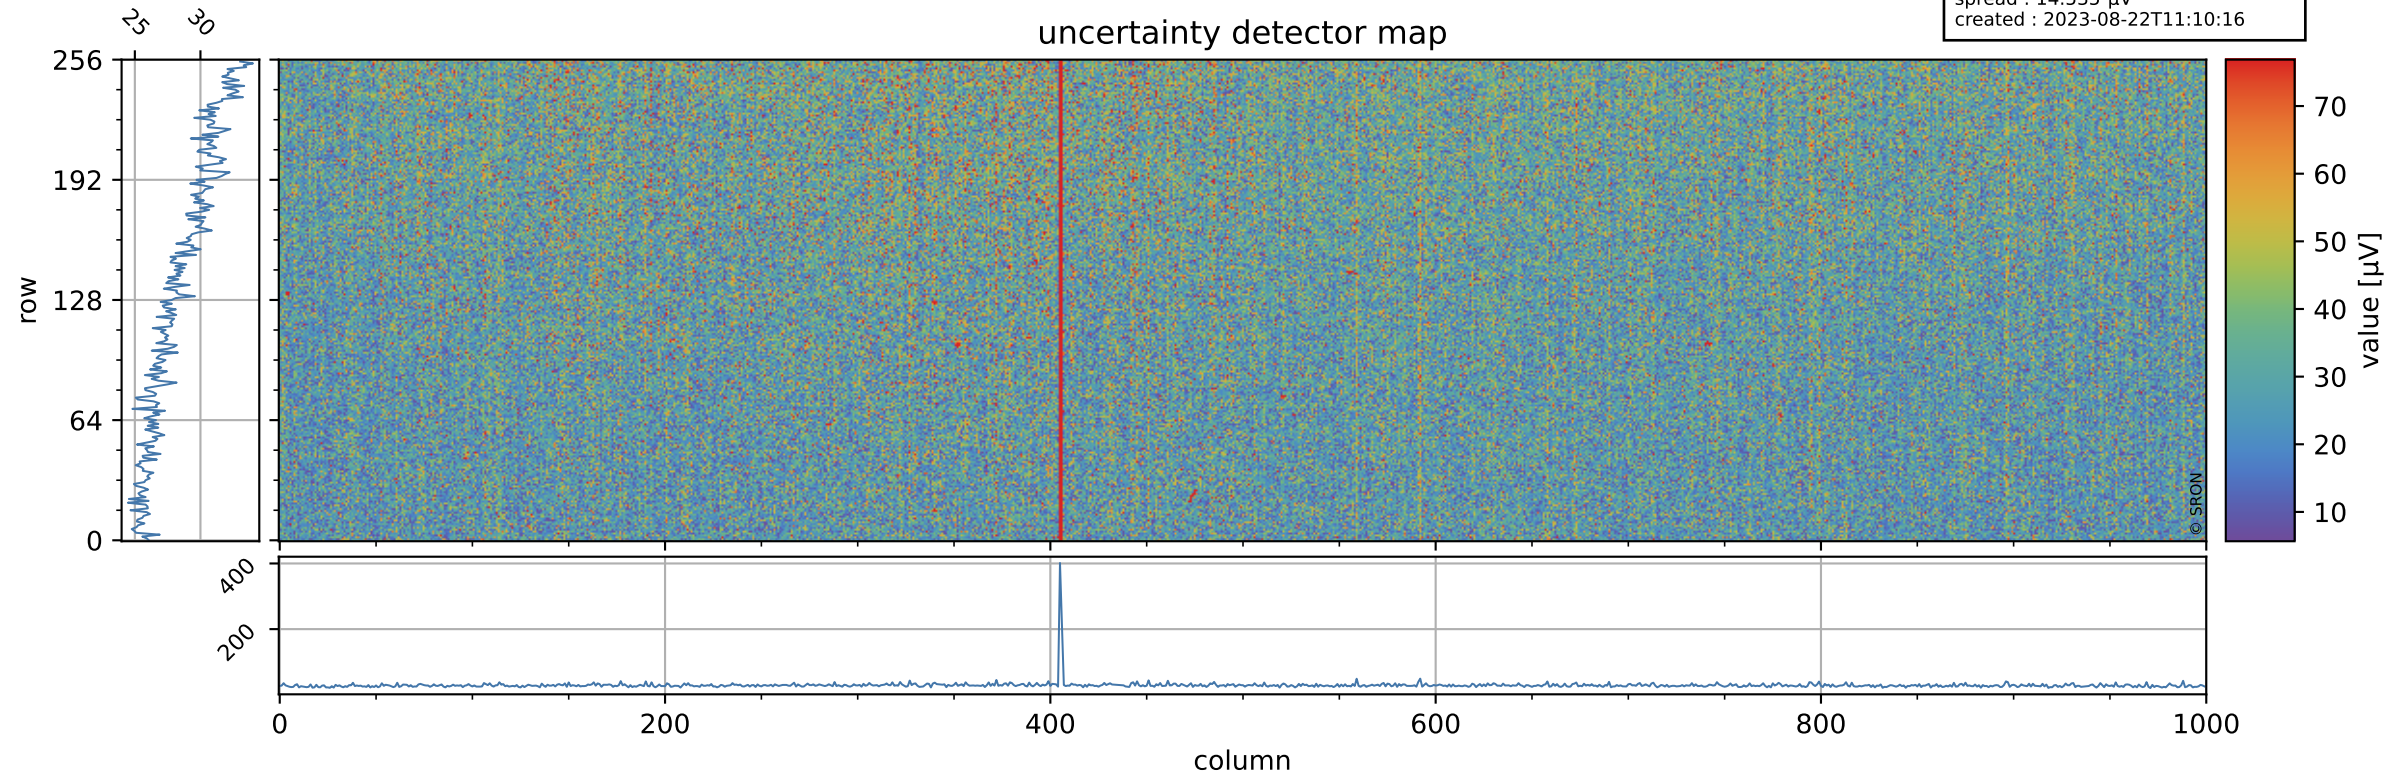

Tropomi SWIR offset (beta nominal)

orbits : 20 in [17812, 17857]
coverage : 2021-03-22 / 2021-03-25
median : 0.52592 V
spread : 0.035919 V
created : 2023-08-22T11:10:16

value detector map

Tropomi SWIR offset (beta nominal)

orbits : 20 in [17812, 17857]
coverage : 2021-03-22 / 2021-03-25
median : 28.679 μV
spread : 14.535 μV
created : 2023-08-22T11:10:16

Tropomi SWIR offset (beta nominal)

orbits : 20 in [17812, 17857]
coverage : 2021-03-22 / 2021-03-25
median : -0.092802 mV
spread : 0.39383 mV
created : 2023-08-22T11:10:16

value compared with SWIR offset CKD

Tropomi SWIR offset (beta nominal) ground-tracks of Sentinel-5P

orbits : 20 in [17812, 17857]
coverage : 2021-03-22 / 2021-03-25
created : 2023-08-22T11:10:17

Tropomi SWIR offset (beta nominal)

orbits : [1867, 17857]
coverage : 2018-02-20 / 2021-03-25
created : 2023-08-22T11:10:17

trend of detector median & temperatures