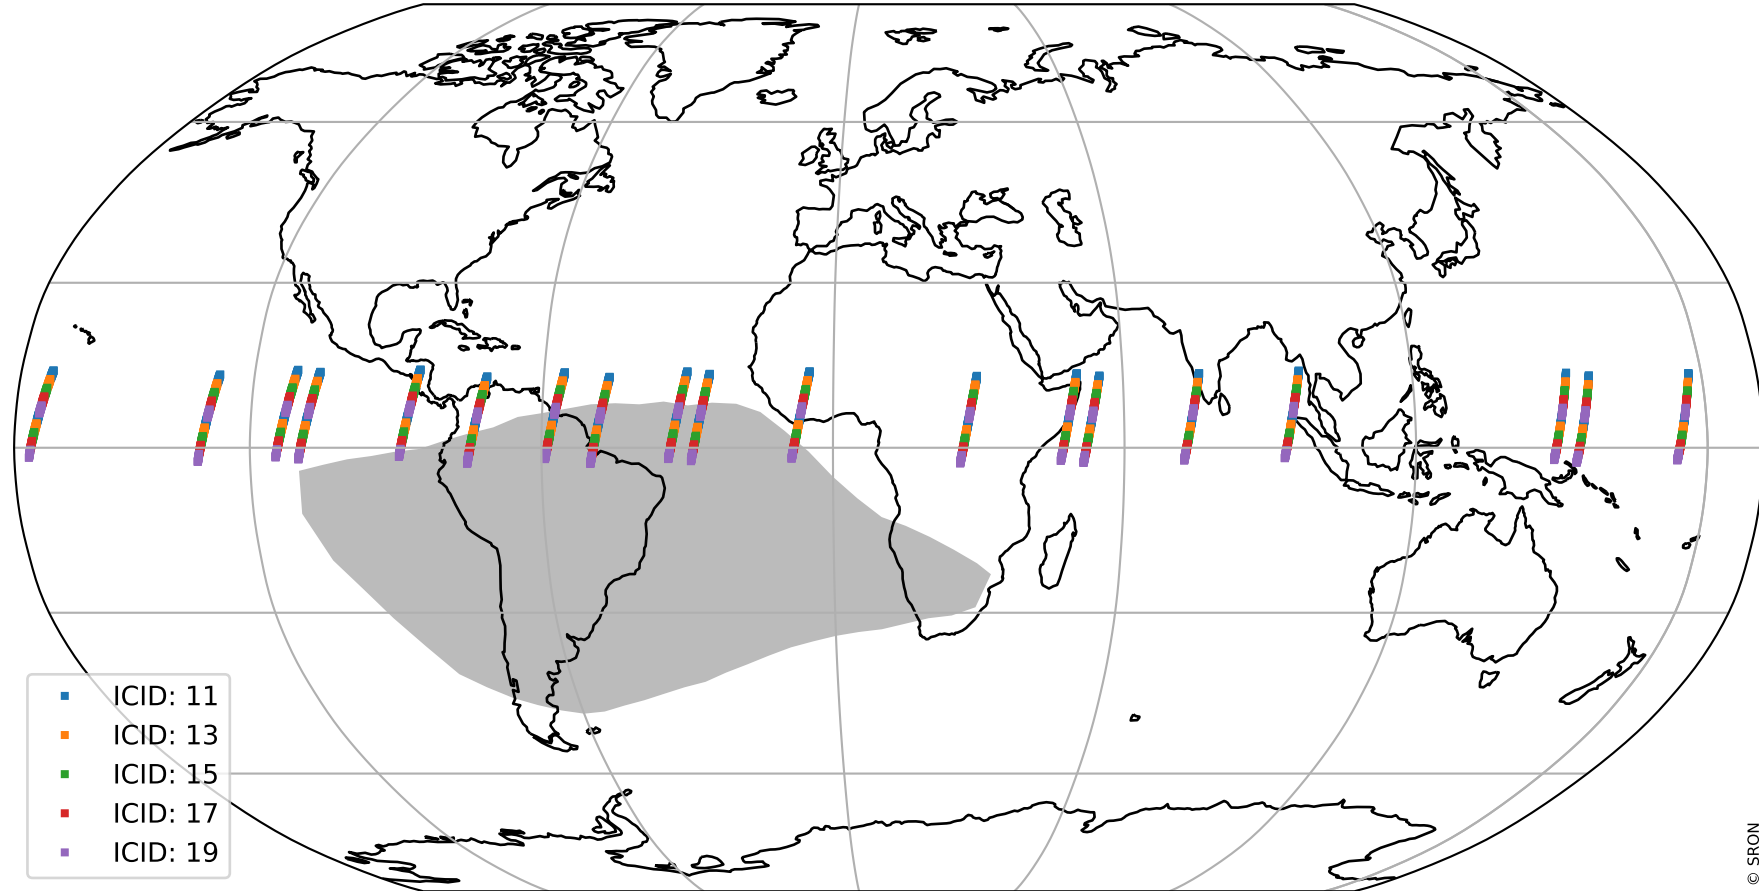

Tropomi SWIR offset (beta nominal)

orbits : 19 in [17857, 17902]
coverage : 2021-03-25 / 2021-03-28
median : 0.52594 V
spread : 0.035917 V
created : 2023-08-22T11:10:18

value detector map

Tropomi SWIR offset (beta nominal)

orbits : 19 in [17857, 17902]
coverage : 2021-03-25 / 2021-03-28
median : 30.308 μV
spread : 15.331 μV
created : 2023-08-22T11:10:18

Tropomi SWIR offset (beta nominal)

orbits : 19 in [17857, 17902]
coverage : 2021-03-25 / 2021-03-28
median : -0.07035 mV
spread : 0.39512 mV
created : 2023-08-22T11:10:18

value compared with SWIR offset CKD

Tropomi SWIR offset (beta nominal) ground-tracks of Sentinel-5P

orbits : 19 in [17857, 17902]
coverage : 2021-03-25 / 2021-03-28
created : 2023-08-22T11:10:19

Tropomi SWIR offset (beta nominal)

orbits : [1867, 17902]
coverage : 2018-02-20 / 2021-03-28
created : 2023-08-22T11:10:19

trend of detector median & temperatures