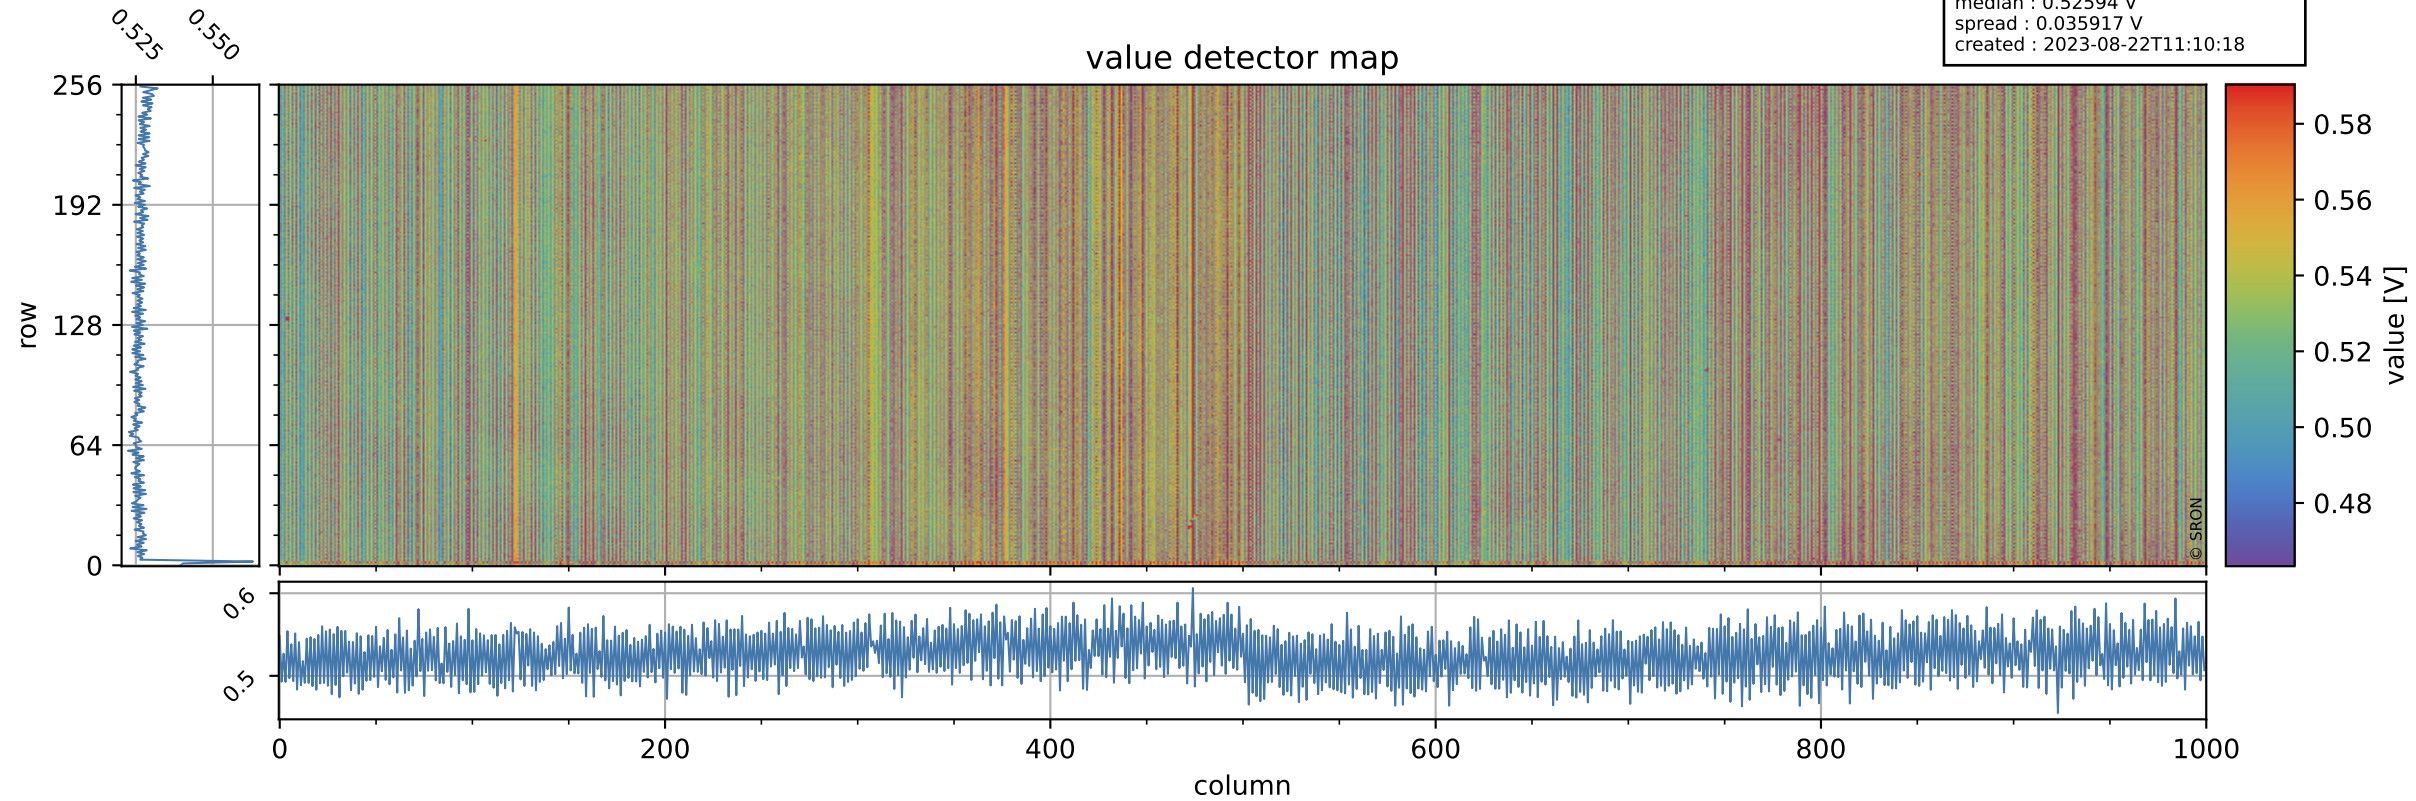

Tropomi SWIR offset (beta nominal)

orbits : 19 in [17857, 17902]
coverage : 2021-03-25 / 2021-03-28
median : 0.52594 V
spread : 0.035917 V
created : 2023-08-22T11:10:18

value detector map

Tropomi SWIR offset (beta nominal)

orbits : 19 in [17857, 17902]
coverage : 2021-03-25 / 2021-03-28
median : 30.308 μV
spread : 15.331 μV
created : 2023-08-22T11:10:18

Tropomi SWIR offset (beta nominal)

orbits : 19 in [17857, 17902]
coverage : 2021-03-25 / 2021-03-28
median : -0.07035 mV
spread : 0.39512 mV
created : 2023-08-22T11:10:18

value compared with SWIR offset CKD

Tropomi SWIR offset (beta nominal) ground-tracks of Sentinel-5P

orbits : 19 in [17857, 17902]
coverage : 2021-03-25 / 2021-03-28
created : 2023-08-22T11:10:19

Tropomi SWIR offset (beta nominal)

orbits : [1867, 17902]
coverage : 2018-02-20 / 2021-03-28
created : 2023-08-22T11:10:19

trend of detector median & temperatures