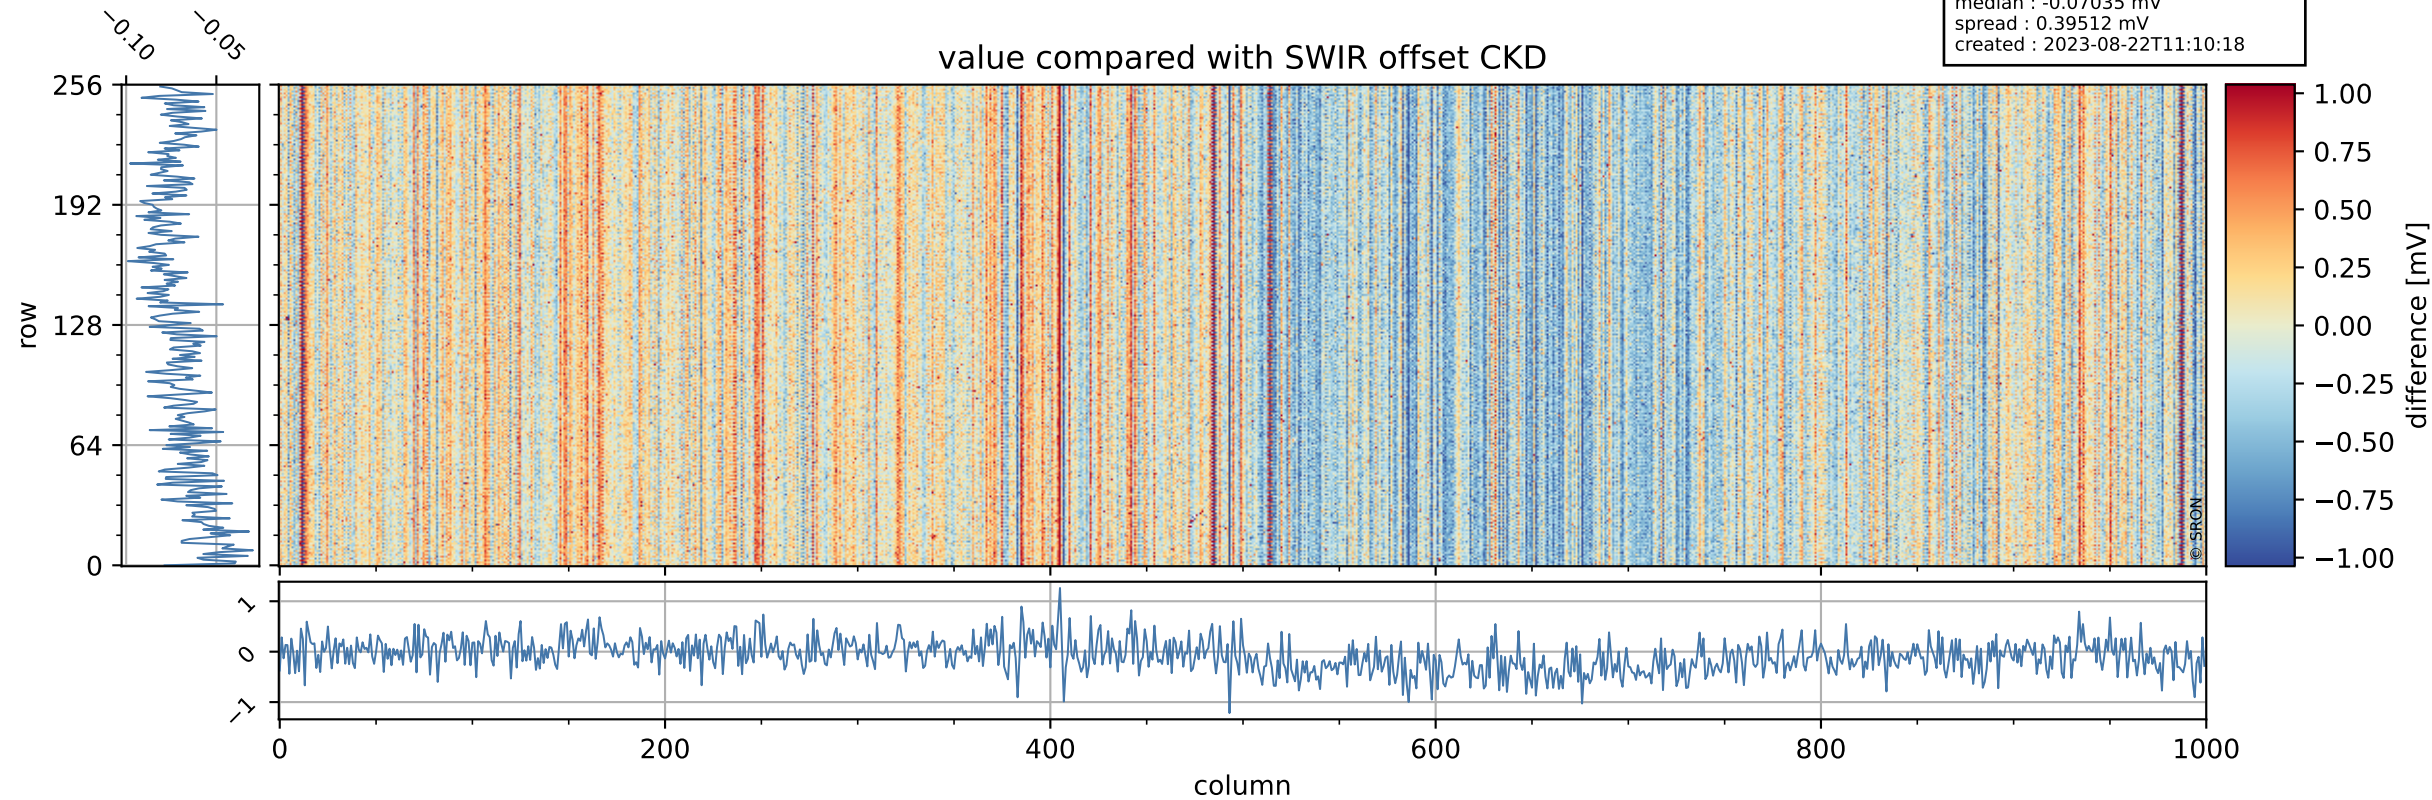

Tropomi SWIR offset (beta nominal)

orbits : 19 in [17857, 17902]
coverage : 2021-03-25 / 2021-03-28
median : 0.52594 V
spread : 0.035917 V
created : 2023-08-22T11:10:18

value detector map

Tropomi SWIR offset (beta nominal)

orbits : 19 in [17857, 17902]
coverage : 2021-03-25 / 2021-03-28
median : 30.308 μV
spread : 15.331 μV
created : 2023-08-22T11:10:18

Tropomi SWIR offset (beta nominal)

orbits : 19 in [17857, 17902]
coverage : 2021-03-25 / 2021-03-28
median : -0.07035 mV
spread : 0.39512 mV
created : 2023-08-22T11:10:18

value compared with SWIR offset CKD

Tropomi SWIR offset (beta nominal) ground-tracks of Sentinel-5P

orbits : 19 in [17857, 17902]
coverage : 2021-03-25 / 2021-03-28
created : 2023-08-22T11:10:19

Tropomi SWIR offset (beta nominal)

orbits : [1867, 17902]
coverage : 2018-02-20 / 2021-03-28
created : 2023-08-22T11:10:19

trend of detector median & temperatures