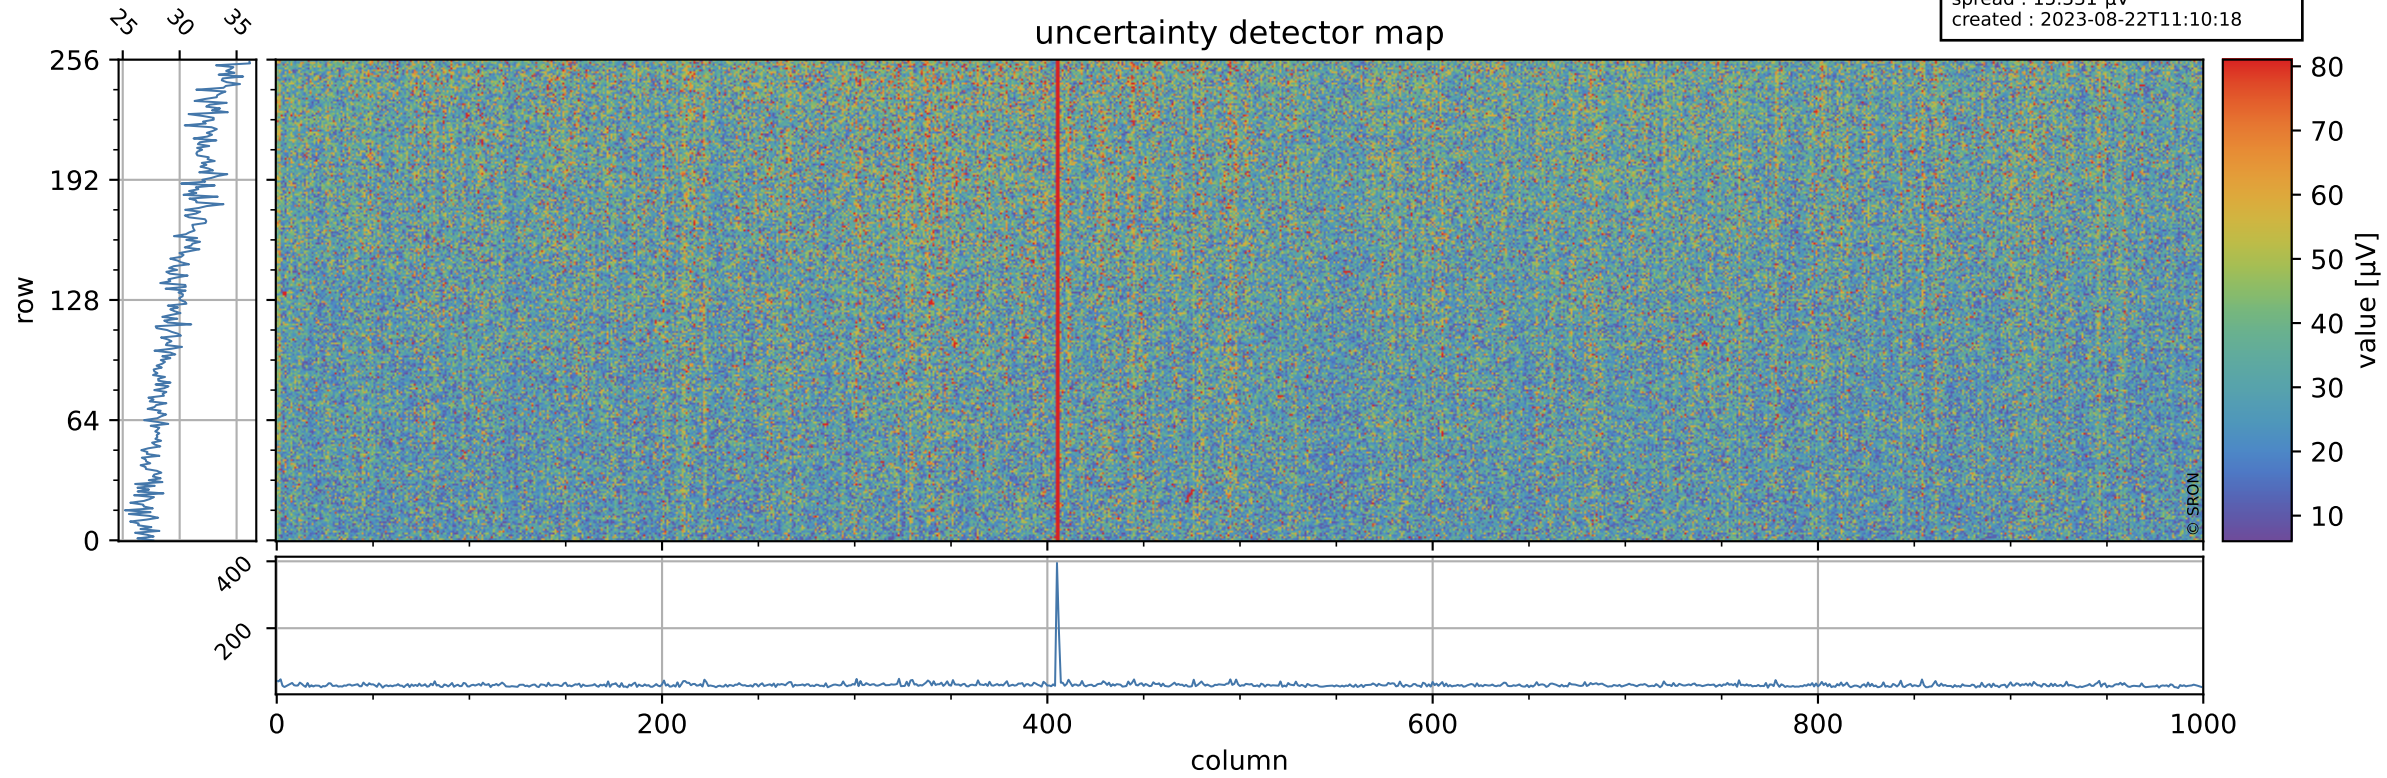

Tropomi SWIR offset (beta nominal)

orbits : 19 in [17857, 17902]
coverage : 2021-03-25 / 2021-03-28
median : 0.52594 V
spread : 0.035917 V
created : 2023-08-22T11:10:18

value detector map

Tropomi SWIR offset (beta nominal)

orbits : 19 in [17857, 17902]
coverage : 2021-03-25 / 2021-03-28
median : 30.308 μV
spread : 15.331 μV
created : 2023-08-22T11:10:18

Tropomi SWIR offset (beta nominal)

orbits : 19 in [17857, 17902]
coverage : 2021-03-25 / 2021-03-28
median : -0.07035 mV
spread : 0.39512 mV
created : 2023-08-22T11:10:18

value compared with SWIR offset CKD

Tropomi SWIR offset (beta nominal) ground-tracks of Sentinel-5P

orbits : 19 in [17857, 17902]
coverage : 2021-03-25 / 2021-03-28
created : 2023-08-22T11:10:19

Tropomi SWIR offset (beta nominal)

orbits : [1867, 17902]
coverage : 2018-02-20 / 2021-03-28
created : 2023-08-22T11:10:19

trend of detector median & temperatures