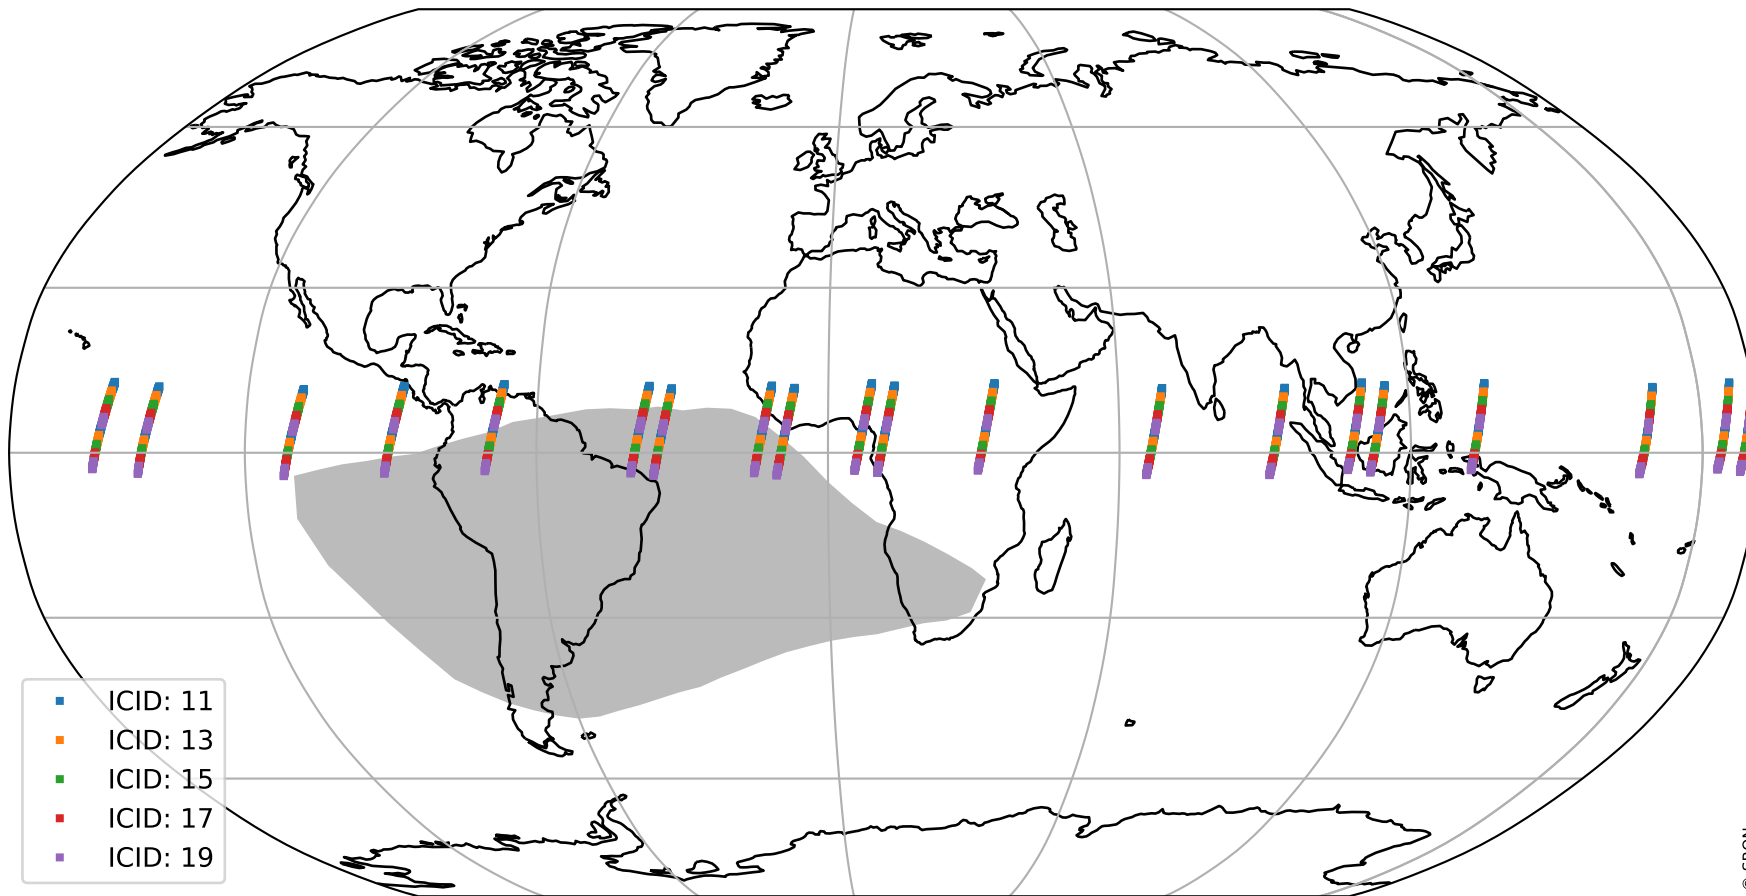

Tropomi SWIR offset (beta nominal)

orbits : 20 in [17902, 17947]
coverage : 2021-03-28 / 2021-03-31
median : 0.52594 V
spread : 0.035919 V
created : 2023-08-22T11:10:20

value detector map

Tropomi SWIR offset (beta nominal)

orbits : 20 in [17902, 17947]
coverage : 2021-03-28 / 2021-03-31
median : 28.986 μV
spread : 14.52 μV
created : 2023-08-22T11:10:20

Tropomi SWIR offset (beta nominal)

orbits : 20 in [17902, 17947]
coverage : 2021-03-28 / 2021-03-31
median : -0.075359 mV
spread : 0.40019 mV
created : 2023-08-22T11:10:20

value compared with SWIR offset CKD

Tropomi SWIR offset (beta nominal) ground-tracks of Sentinel-5P

orbits : 20 in [17902, 17947]
coverage : 2021-03-28 / 2021-03-31
created : 2023-08-22T11:10:21

Tropomi SWIR offset (beta nominal)

orbits : [1867, 17947]
coverage : 2018-02-20 / 2021-03-31
created : 2023-08-22T11:10:21

trend of detector median & temperatures