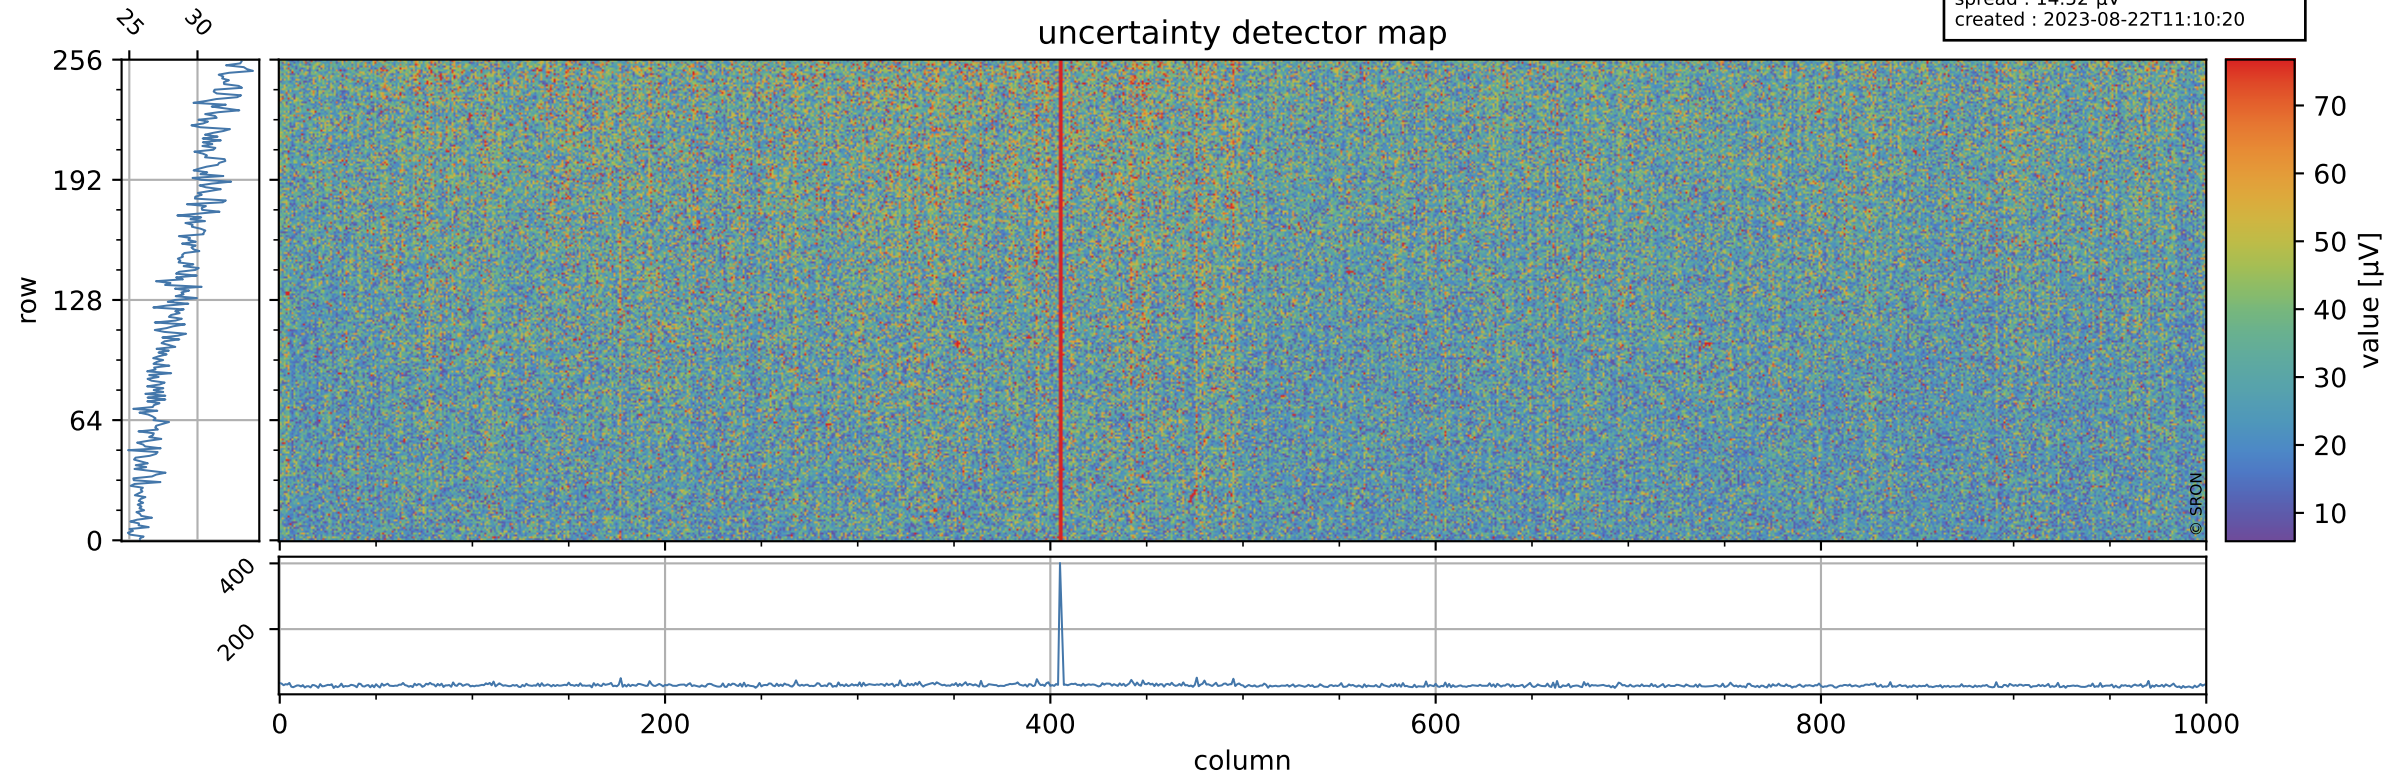

Tropomi SWIR offset (beta nominal)

orbits : 20 in [17902, 17947]
coverage : 2021-03-28 / 2021-03-31
median : 0.52594 V
spread : 0.035919 V
created : 2023-08-22T11:10:20

value detector map

Tropomi SWIR offset (beta nominal)

orbits : 20 in [17902, 17947]
coverage : 2021-03-28 / 2021-03-31
median : 28.986 μV
spread : 14.52 μV
created : 2023-08-22T11:10:20

Tropomi SWIR offset (beta nominal)

orbits : 20 in [17902, 17947]
coverage : 2021-03-28 / 2021-03-31
median : -0.075359 mV
spread : 0.40019 mV
created : 2023-08-22T11:10:20

value compared with SWIR offset CKD

Tropomi SWIR offset (beta nominal) ground-tracks of Sentinel-5P

orbits : 20 in [17902, 17947]
coverage : 2021-03-28 / 2021-03-31
created : 2023-08-22T11:10:21

Tropomi SWIR offset (beta nominal)

orbits : [1867, 17947]
coverage : 2018-02-20 / 2021-03-31
created : 2023-08-22T11:10:21

trend of detector median & temperatures