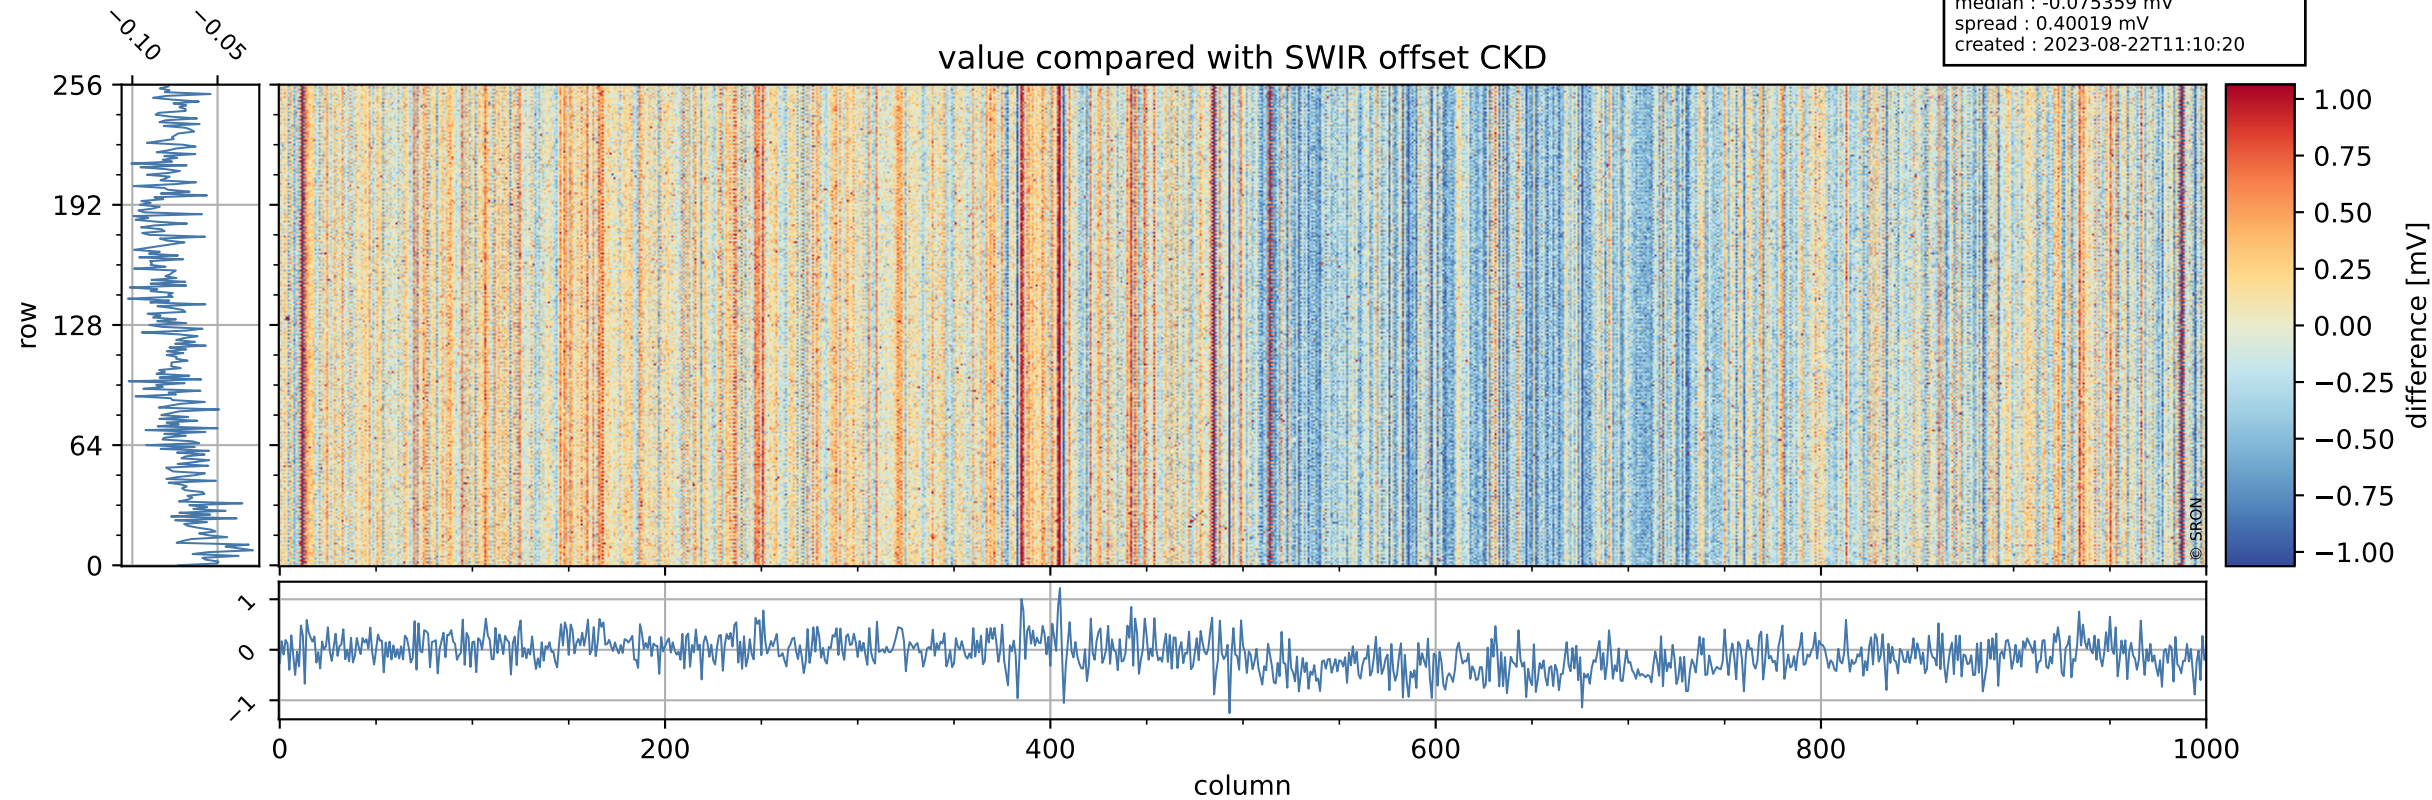

Tropomi SWIR offset (beta nominal)

orbits : 20 in [17902, 17947]
coverage : 2021-03-28 / 2021-03-31
median : 0.52594 V
spread : 0.035919 V
created : 2023-08-22T11:10:20

value detector map

Tropomi SWIR offset (beta nominal)

orbits : 20 in [17902, 17947]
coverage : 2021-03-28 / 2021-03-31
median : 28.986 μV
spread : 14.52 μV
created : 2023-08-22T11:10:20

Tropomi SWIR offset (beta nominal)

orbits : 20 in [17902, 17947]
coverage : 2021-03-28 / 2021-03-31
median : -0.075359 mV
spread : 0.40019 mV
created : 2023-08-22T11:10:20

value compared with SWIR offset CKD

Tropomi SWIR offset (beta nominal) ground-tracks of Sentinel-5P

orbits : 20 in [17902, 17947]
coverage : 2021-03-28 / 2021-03-31
created : 2023-08-22T11:10:21

Tropomi SWIR offset (beta nominal)

orbits : [1867, 17947]
coverage : 2018-02-20 / 2021-03-31
created : 2023-08-22T11:10:21

trend of detector median & temperatures