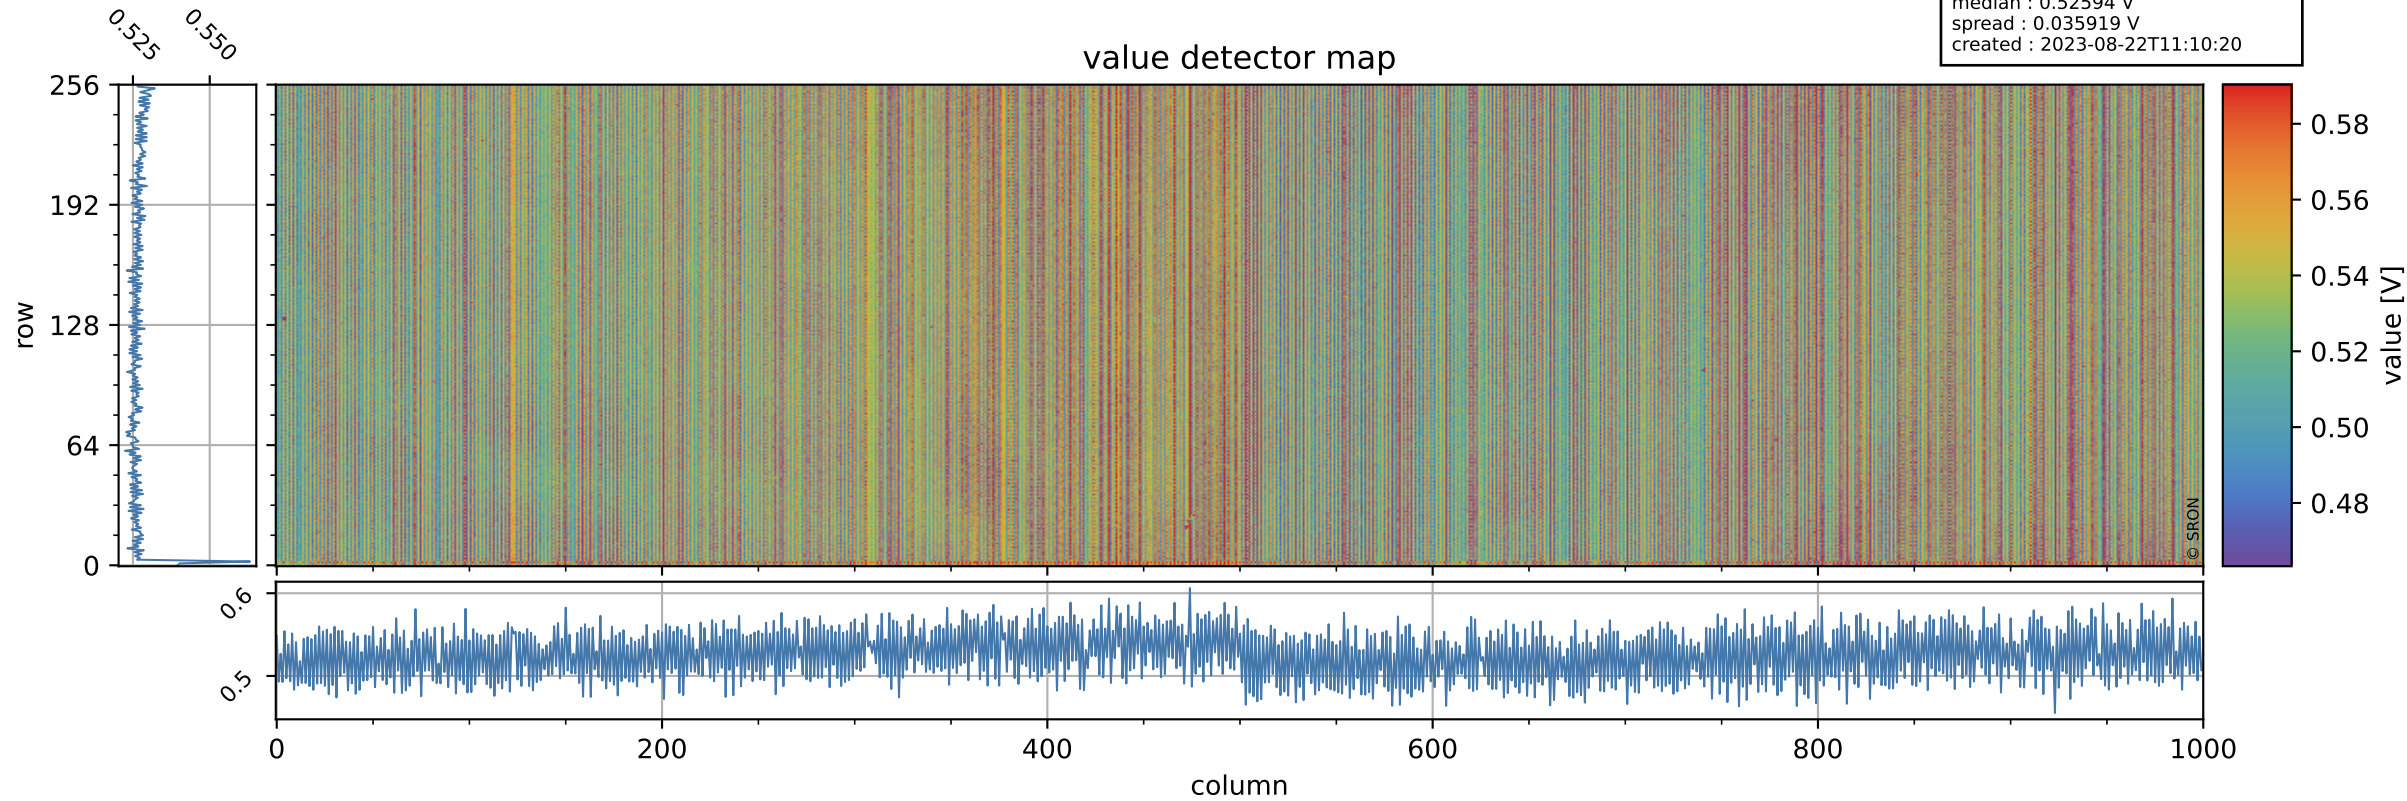

Tropomi SWIR offset (beta nominal)

orbits : 20 in [17902, 17947]
coverage : 2021-03-28 / 2021-03-31
median : 0.52594 V
spread : 0.035919 V
created : 2023-08-22T11:10:20

value detector map

Tropomi SWIR offset (beta nominal)

orbits : 20 in [17902, 17947]
coverage : 2021-03-28 / 2021-03-31
median : 28.986 μV
spread : 14.52 μV
created : 2023-08-22T11:10:20

Tropomi SWIR offset (beta nominal)

orbits : 20 in [17902, 17947]
coverage : 2021-03-28 / 2021-03-31
median : -0.075359 mV
spread : 0.40019 mV
created : 2023-08-22T11:10:20

value compared with SWIR offset CKD

Tropomi SWIR offset (beta nominal) ground-tracks of Sentinel-5P

orbits : 20 in [17902, 17947]
coverage : 2021-03-28 / 2021-03-31
created : 2023-08-22T11:10:21

Tropomi SWIR offset (beta nominal)

orbits : [1867, 17947]
coverage : 2018-02-20 / 2021-03-31
created : 2023-08-22T11:10:21

trend of detector median & temperatures