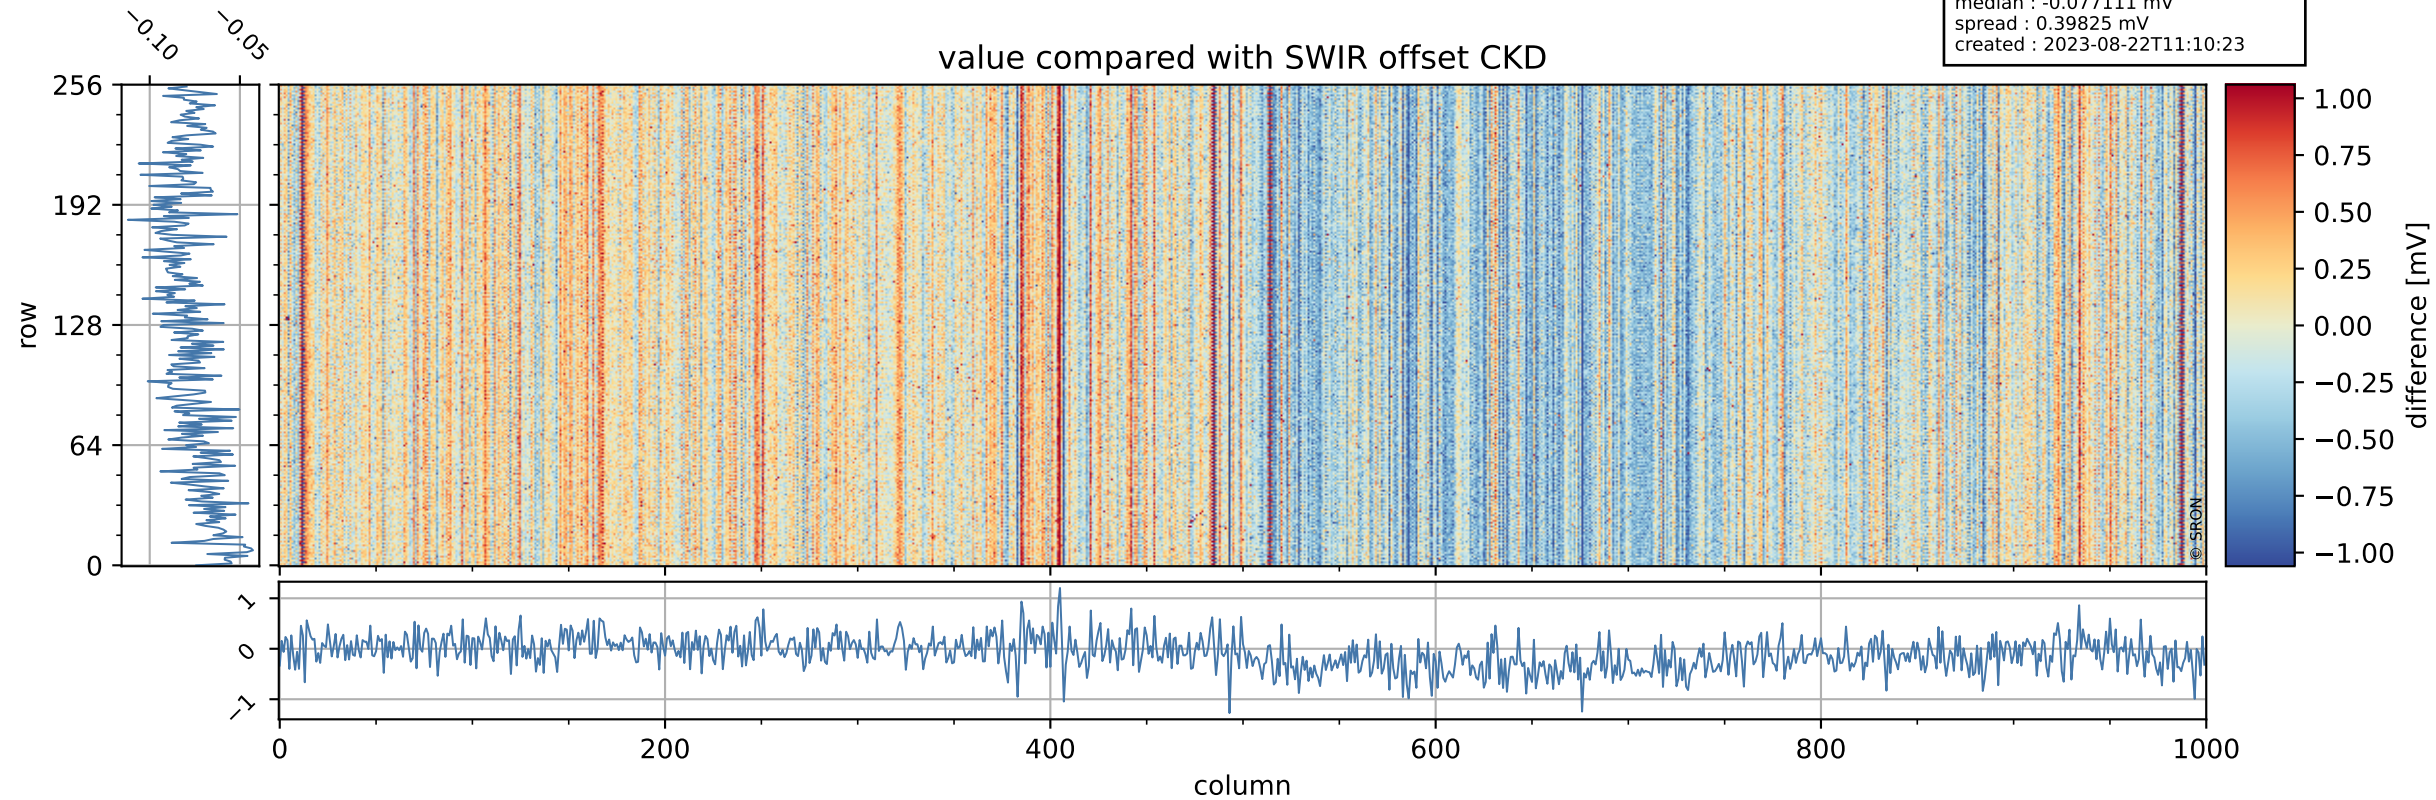

Tropomi SWIR offset (beta nominal)

orbits : 18 in [17947, 17992]
coverage : 2021-03-31 / 2021-04-03
median : 0.52594 V
spread : 0.035914 V
created : 2023-08-22T11:10:22

value detector map

Tropomi SWIR offset (beta nominal)

orbits : 18 in [17947, 17992]
coverage : 2021-03-31 / 2021-04-03
median : 31.02 μV
spread : 15.431 μV
created : 2023-08-22T11:10:22

Tropomi SWIR offset (beta nominal)

orbits : 18 in [17947, 17992]
coverage : 2021-03-31 / 2021-04-03
median : -0.077111 mV
spread : 0.39825 mV
created : 2023-08-22T11:10:23

value compared with SWIR offset CKD

Tropomi SWIR offset (beta nominal) ground-tracks of Sentinel-5P

orbits : 18 in [17947, 17992]
coverage : 2021-03-31 / 2021-04-03
created : 2023-08-22T11:10:23

Tropomi SWIR offset (beta nominal)

orbits : [1867, 17992]
coverage : 2018-02-20 / 2021-04-03
created : 2023-08-22T11:10:23

trend of detector median & temperatures