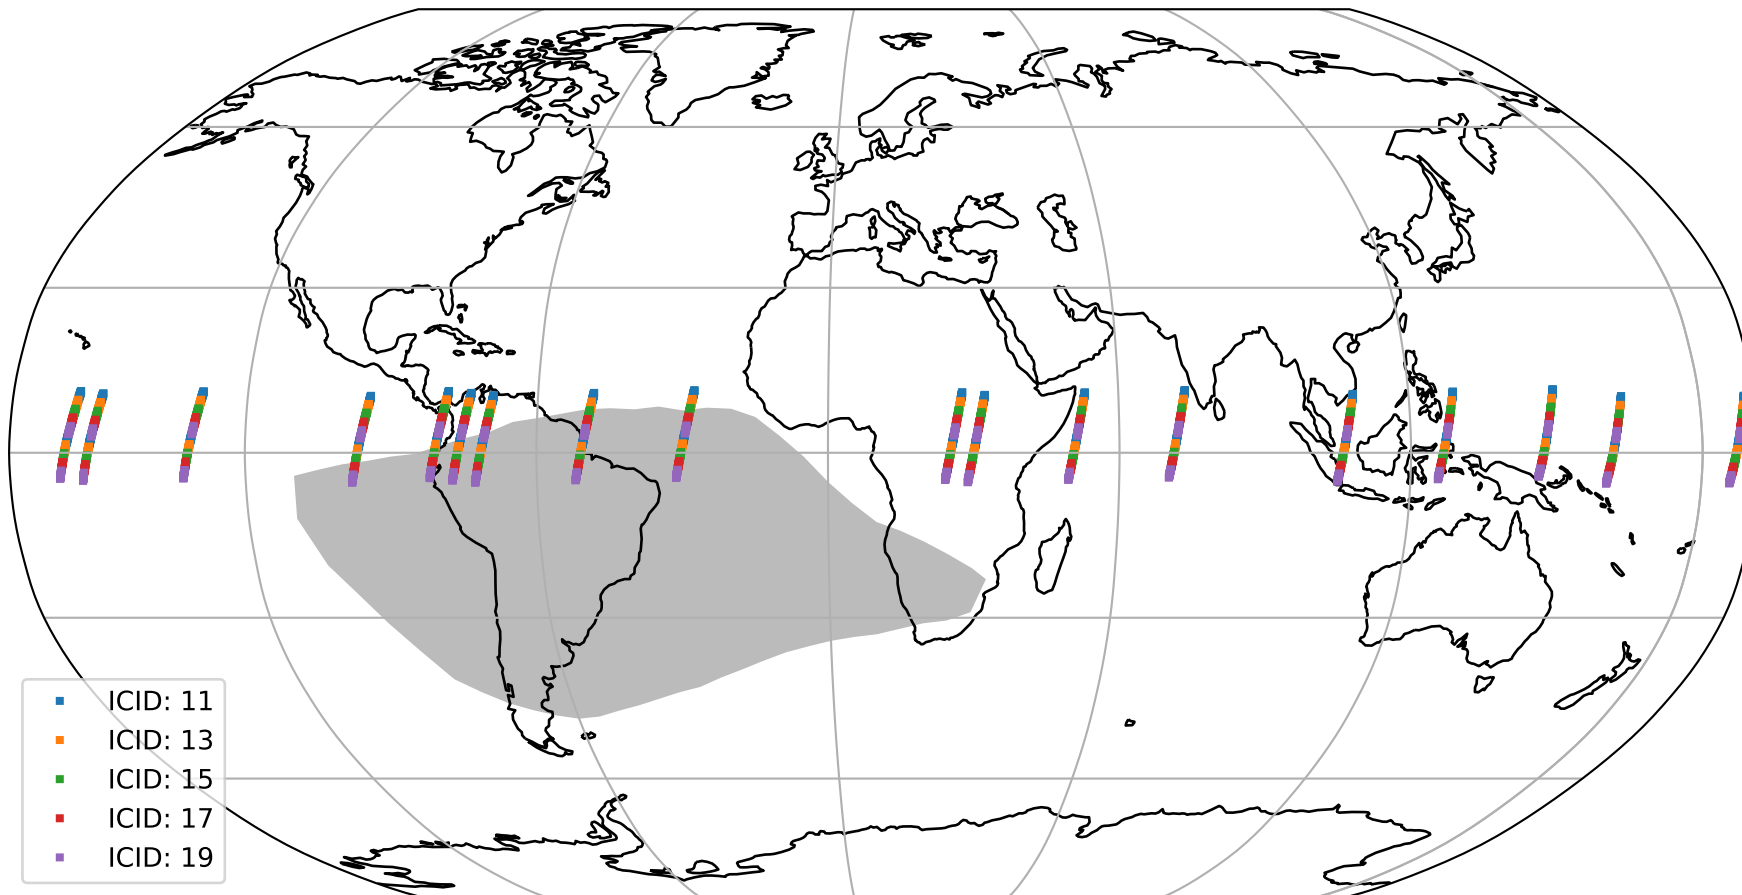

Tropomi SWIR offset (beta nominal)

orbits : 18 in [17947, 17992]
coverage : 2021-03-31 / 2021-04-03
median : 0.52594 V
spread : 0.035914 V
created : 2023-08-22T11:10:22

value detector map

Tropomi SWIR offset (beta nominal)

orbits : 18 in [17947, 17992]
coverage : 2021-03-31 / 2021-04-03
median : 31.02 μV
spread : 15.431 μV
created : 2023-08-22T11:10:22

Tropomi SWIR offset (beta nominal)

orbits : 18 in [17947, 17992]
coverage : 2021-03-31 / 2021-04-03
median : -0.077111 mV
spread : 0.39825 mV
created : 2023-08-22T11:10:23

value compared with SWIR offset CKD

Tropomi SWIR offset (beta nominal) ground-tracks of Sentinel-5P

orbits : 18 in [17947, 17992]
coverage : 2021-03-31 / 2021-04-03
created : 2023-08-22T11:10:23

Tropomi SWIR offset (beta nominal)

orbits : [1867, 17992]
coverage : 2018-02-20 / 2021-04-03
created : 2023-08-22T11:10:23

trend of detector median & temperatures