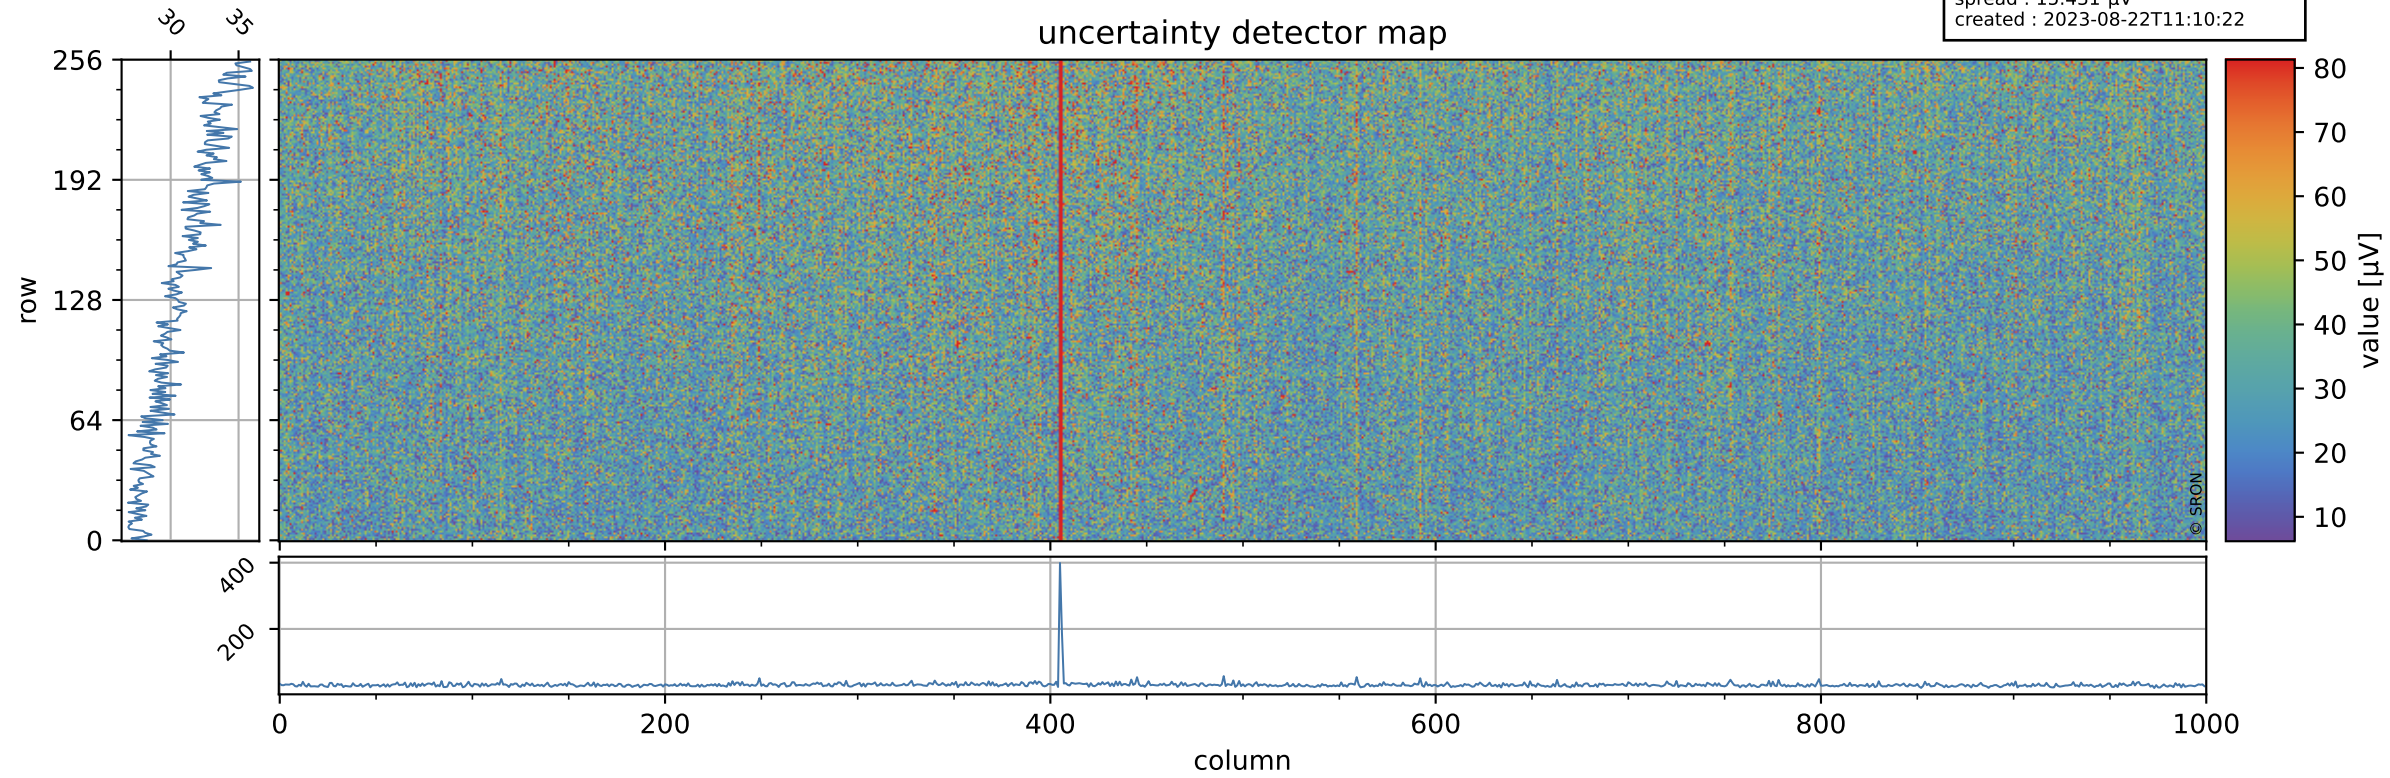

Tropomi SWIR offset (beta nominal)

orbits : 18 in [17947, 17992]
coverage : 2021-03-31 / 2021-04-03
median : 0.52594 V
spread : 0.035914 V
created : 2023-08-22T11:10:22

value detector map

Tropomi SWIR offset (beta nominal)

orbits : 18 in [17947, 17992]
coverage : 2021-03-31 / 2021-04-03
median : 31.02 μV
spread : 15.431 μV
created : 2023-08-22T11:10:22

Tropomi SWIR offset (beta nominal)

orbits : 18 in [17947, 17992]
coverage : 2021-03-31 / 2021-04-03
median : -0.077111 mV
spread : 0.39825 mV
created : 2023-08-22T11:10:23

value compared with SWIR offset CKD

Tropomi SWIR offset (beta nominal) ground-tracks of Sentinel-5P

orbits : 18 in [17947, 17992]
coverage : 2021-03-31 / 2021-04-03
created : 2023-08-22T11:10:23

Tropomi SWIR offset (beta nominal)

orbits : [1867, 17992]
coverage : 2018-02-20 / 2021-04-03
created : 2023-08-22T11:10:23

trend of detector median & temperatures