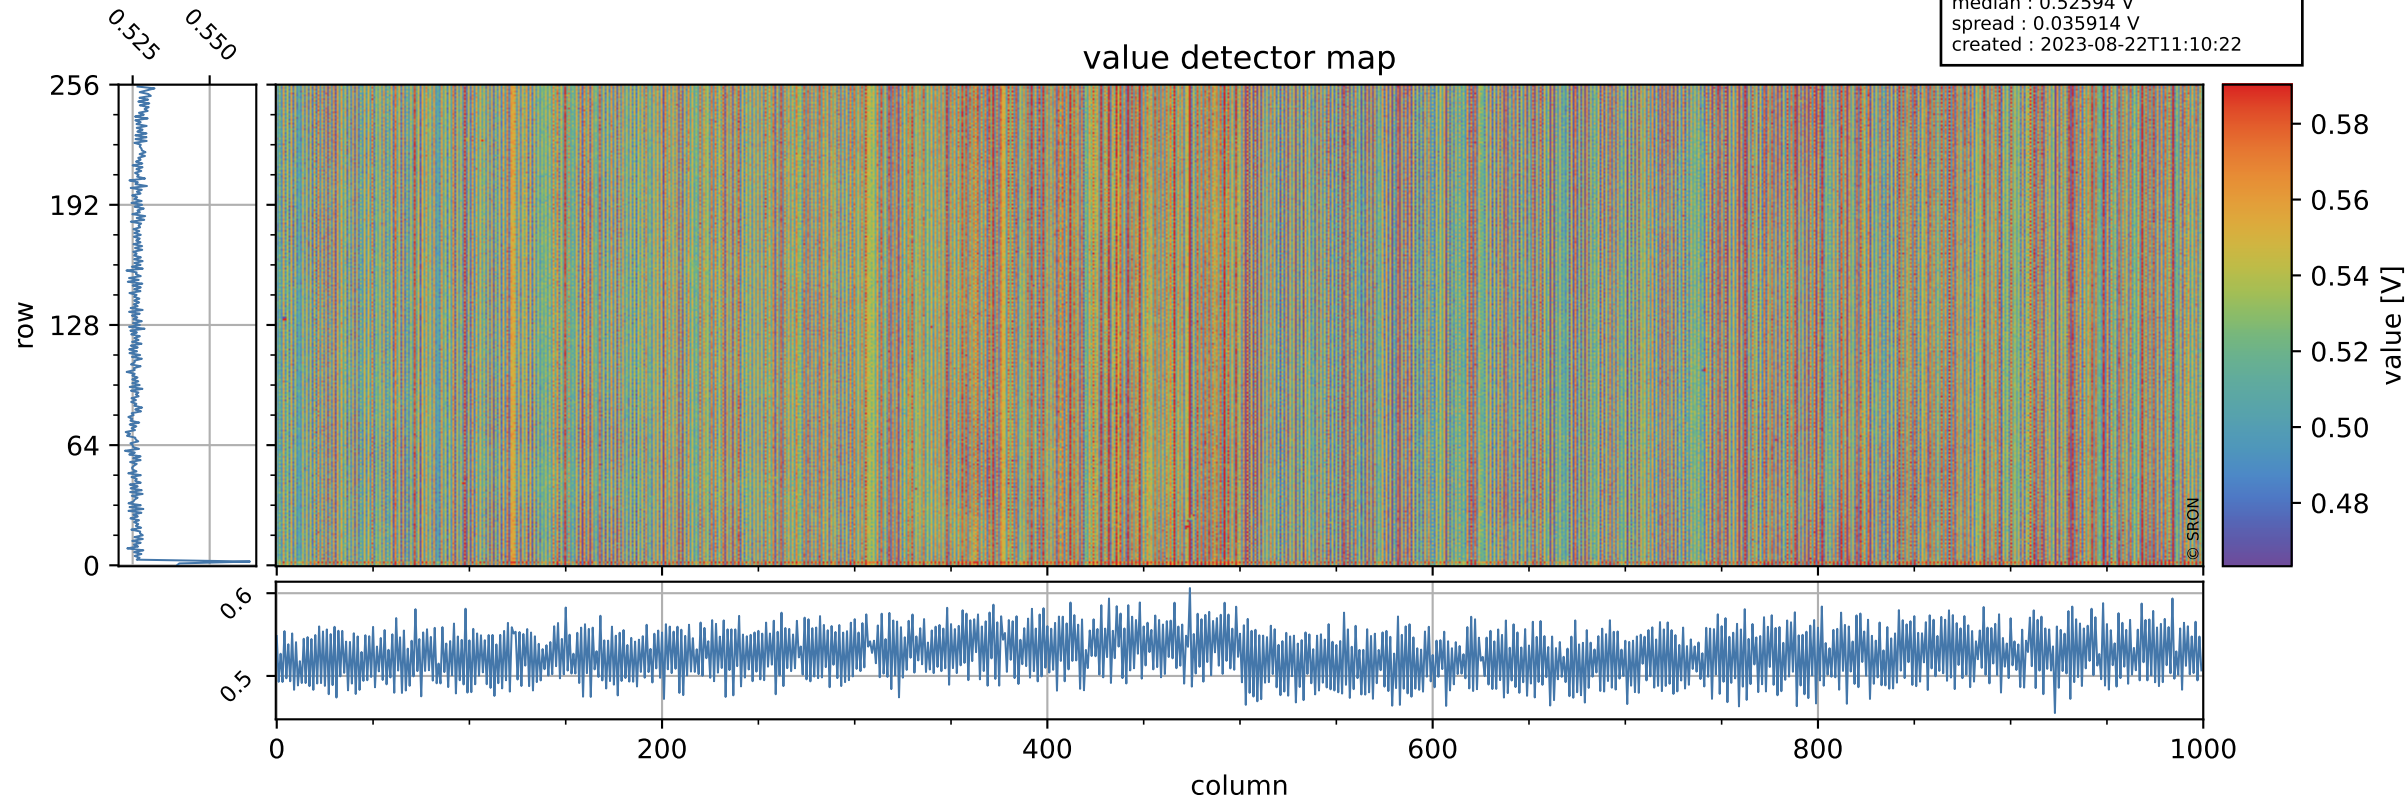

Tropomi SWIR offset (beta nominal)

orbits : 18 in [17947, 17992]
coverage : 2021-03-31 / 2021-04-03
median : 0.52594 V
spread : 0.035914 V
created : 2023-08-22T11:10:22

value detector map

Tropomi SWIR offset (beta nominal)

orbits : 18 in [17947, 17992]
coverage : 2021-03-31 / 2021-04-03
median : 31.02 μV
spread : 15.431 μV
created : 2023-08-22T11:10:22

Tropomi SWIR offset (beta nominal)

orbits : 18 in [17947, 17992]
coverage : 2021-03-31 / 2021-04-03
median : -0.077111 mV
spread : 0.39825 mV
created : 2023-08-22T11:10:23

value compared with SWIR offset CKD

Tropomi SWIR offset (beta nominal) ground-tracks of Sentinel-5P

orbits : 18 in [17947, 17992]
coverage : 2021-03-31 / 2021-04-03
created : 2023-08-22T11:10:23

Tropomi SWIR offset (beta nominal)

orbits : [1867, 17992]
coverage : 2018-02-20 / 2021-04-03
created : 2023-08-22T11:10:23

trend of detector median & temperatures