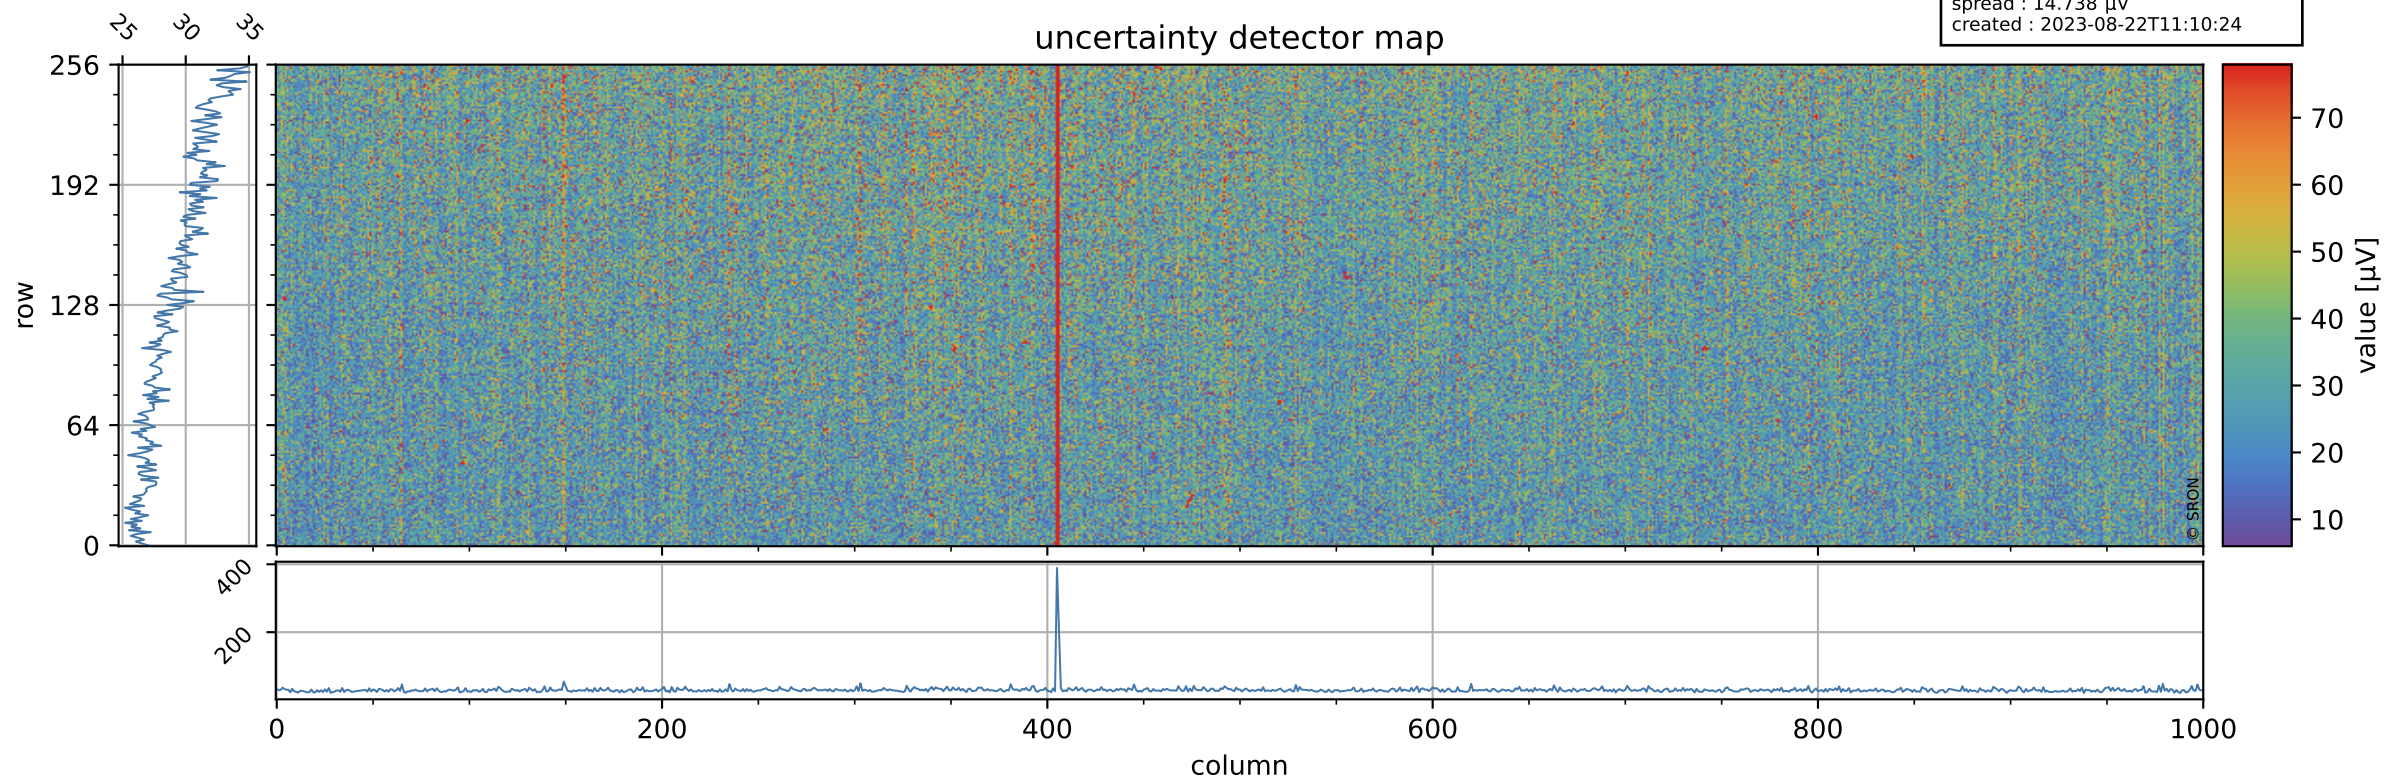

Tropomi SWIR offset (beta nominal)

orbits : 20 in [17992, 18037]
coverage : 2021-04-03 / 2021-04-06
median : 0.52593 V
spread : 0.035917 V
created : 2023-08-22T11:10:24

value detector map

Tropomi SWIR offset (beta nominal)

orbits : 20 in [17992, 18037]
coverage : 2021-04-03 / 2021-04-06
median : 29.473 μV
spread : 14.738 μV
created : 2023-08-22T11:10:24

Tropomi SWIR offset (beta nominal)

orbits : 20 in [17992, 18037]
coverage : 2021-04-03 / 2021-04-06
median : -0.087601 mV
spread : 0.39337 mV
created : 2023-08-22T11:10:25

value compared with SWIR offset CKD

Tropomi SWIR offset (beta nominal) ground-tracks of Sentinel-5P

orbits : 20 in [17992, 18037]
coverage : 2021-04-03 / 2021-04-06
created : 2023-08-22T11:10:25

Tropomi SWIR offset (beta nominal)

orbits : [1867, 18037]
coverage : 2018-02-20 / 2021-04-06
created : 2023-08-22T11:10:25

trend of detector median & temperatures