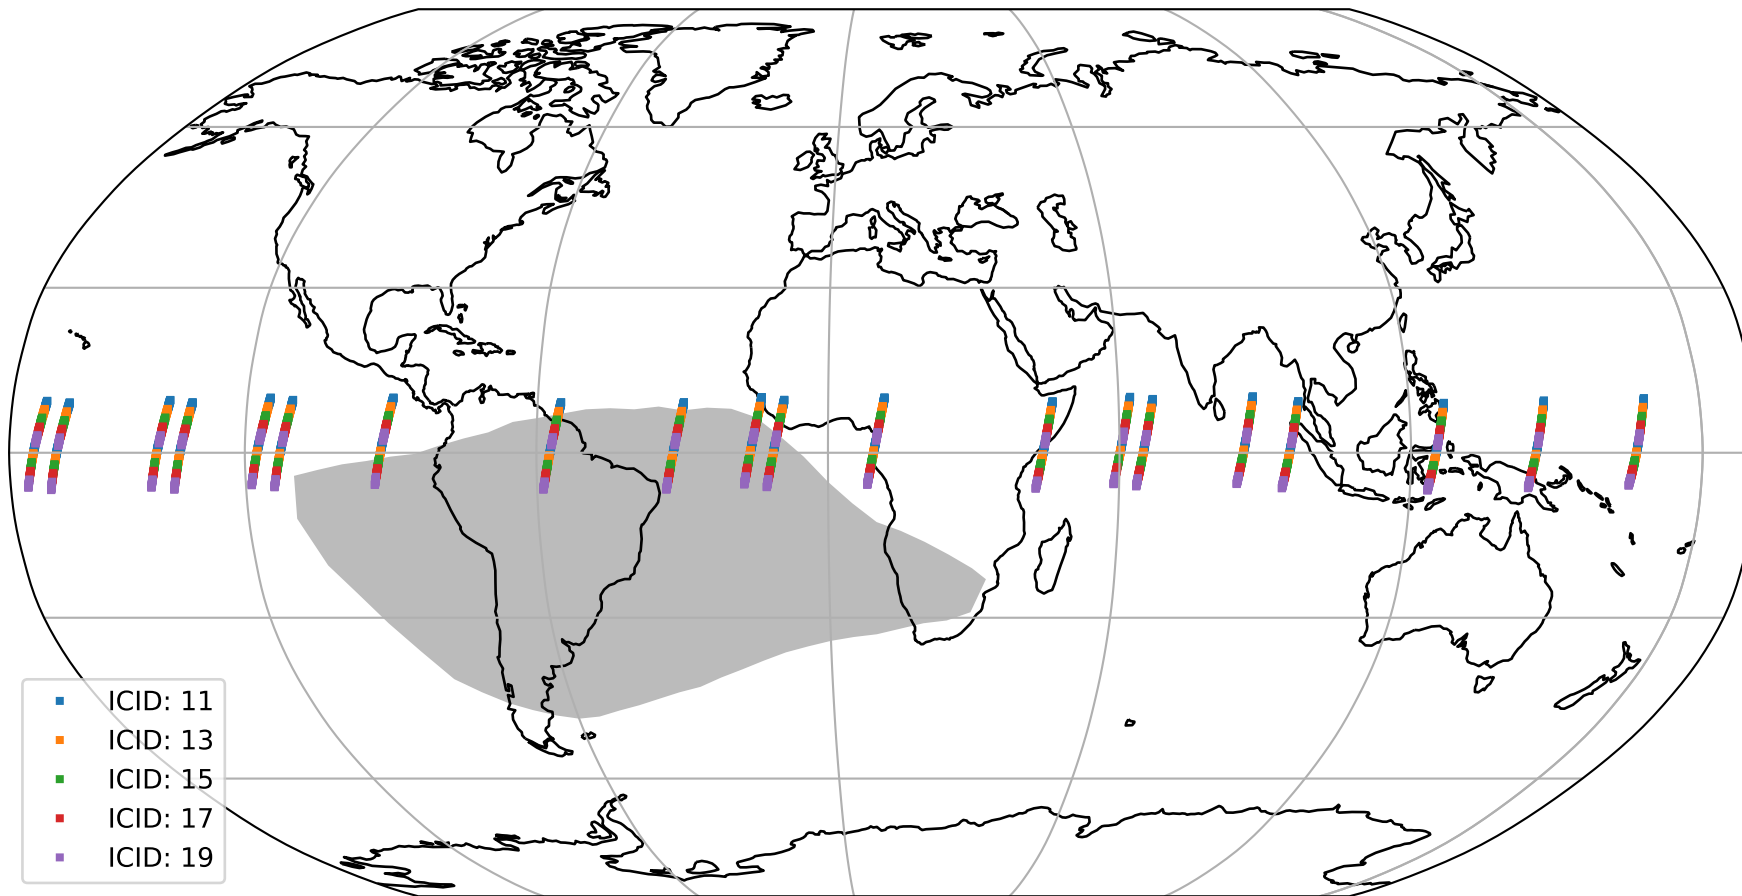

Tropomi SWIR offset (beta nominal)

orbits : 20 in [17992, 18037]
coverage : 2021-04-03 / 2021-04-06
median : 0.52593 V
spread : 0.035917 V
created : 2023-08-22T11:10:24

value detector map

Tropomi SWIR offset (beta nominal)

orbits : 20 in [17992, 18037]
coverage : 2021-04-03 / 2021-04-06
median : 29.473 μV
spread : 14.738 μV
created : 2023-08-22T11:10:24

Tropomi SWIR offset (beta nominal)

orbits : 20 in [17992, 18037]
coverage : 2021-04-03 / 2021-04-06
median : -0.087601 mV
spread : 0.39337 mV
created : 2023-08-22T11:10:25

value compared with SWIR offset CKD

Tropomi SWIR offset (beta nominal) ground-tracks of Sentinel-5P

orbits : 20 in [17992, 18037]
coverage : 2021-04-03 / 2021-04-06
created : 2023-08-22T11:10:25

Tropomi SWIR offset (beta nominal)

orbits : [1867, 18037]
coverage : 2018-02-20 / 2021-04-06
created : 2023-08-22T11:10:25

trend of detector median & temperatures