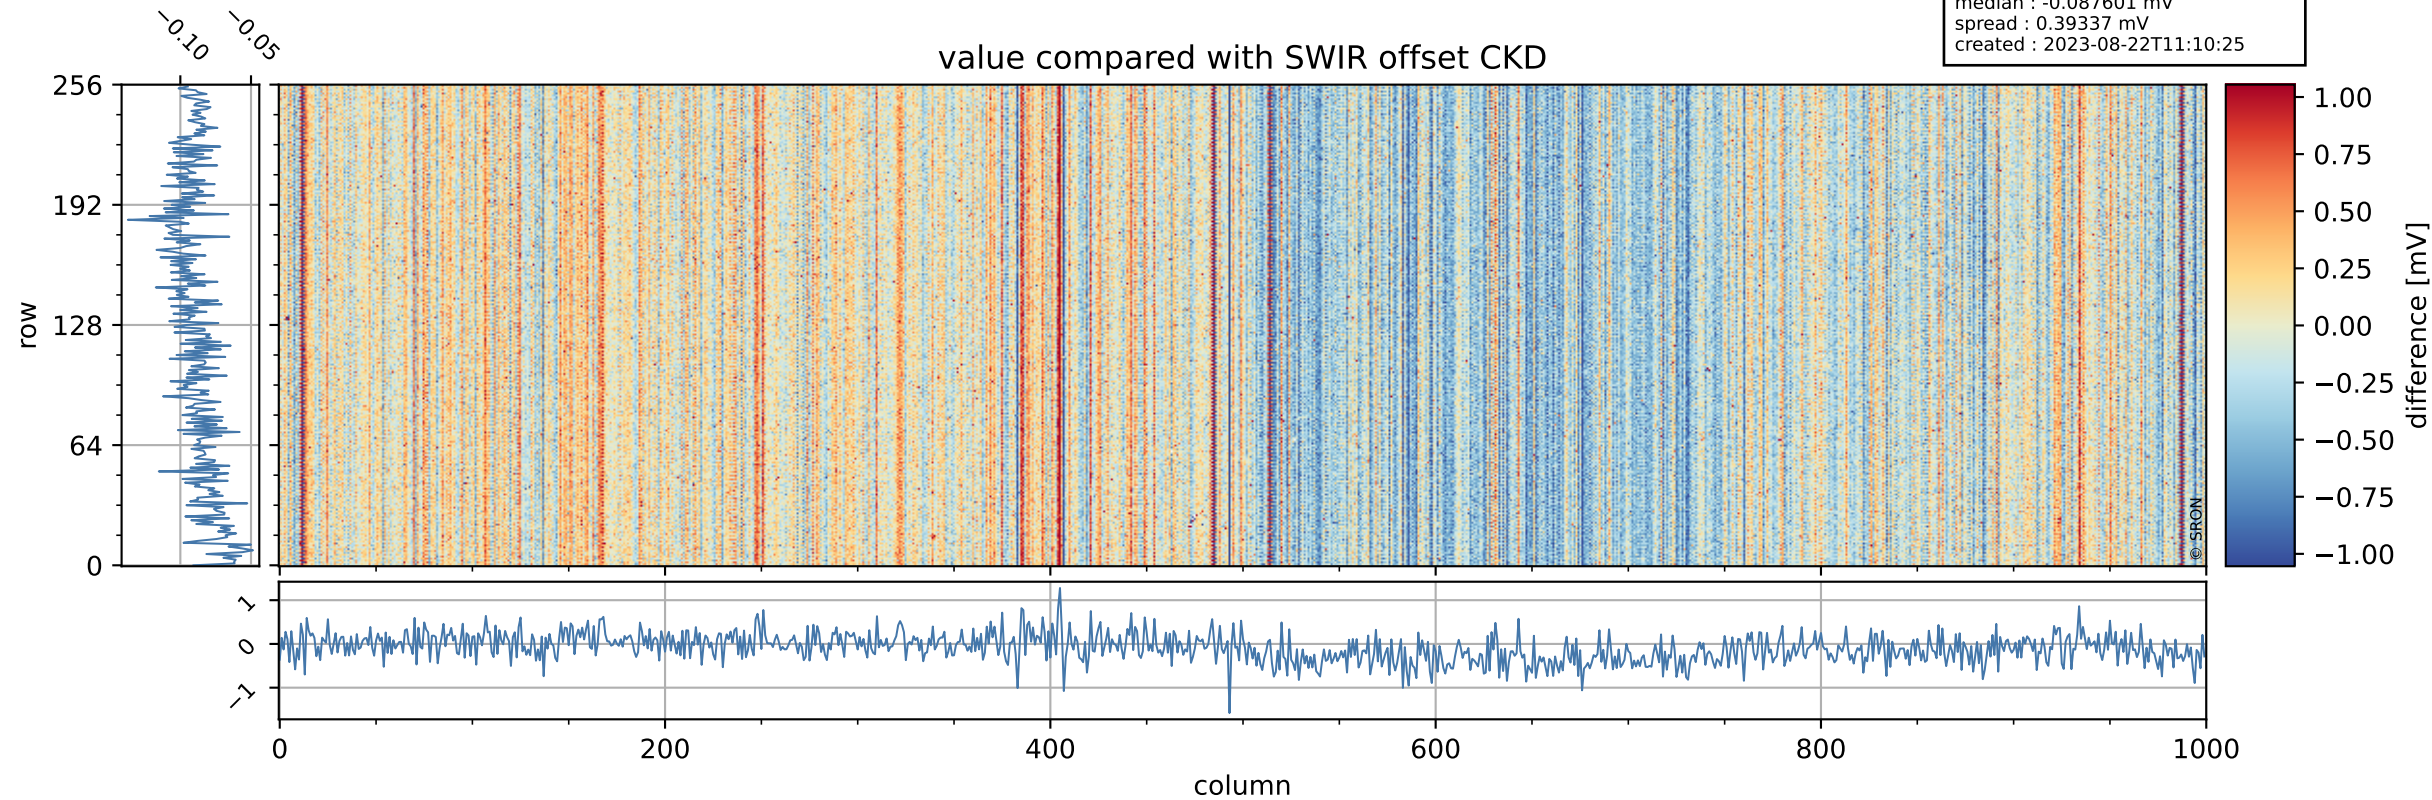

Tropomi SWIR offset (beta nominal)

orbits : 20 in [17992, 18037]
coverage : 2021-04-03 / 2021-04-06
median : 0.52593 V
spread : 0.035917 V
created : 2023-08-22T11:10:24

value detector map

Tropomi SWIR offset (beta nominal)

orbits : 20 in [17992, 18037]
coverage : 2021-04-03 / 2021-04-06
median : 29.473 μV
spread : 14.738 μV
created : 2023-08-22T11:10:24

Tropomi SWIR offset (beta nominal)

orbits : 20 in [17992, 18037]
coverage : 2021-04-03 / 2021-04-06
median : -0.087601 mV
spread : 0.39337 mV
created : 2023-08-22T11:10:25

value compared with SWIR offset CKD

Tropomi SWIR offset (beta nominal) ground-tracks of Sentinel-5P

orbits : 20 in [17992, 18037]
coverage : 2021-04-03 / 2021-04-06
created : 2023-08-22T11:10:25

Tropomi SWIR offset (beta nominal)

orbits : [1867, 18037]
coverage : 2018-02-20 / 2021-04-06
created : 2023-08-22T11:10:25

trend of detector median & temperatures