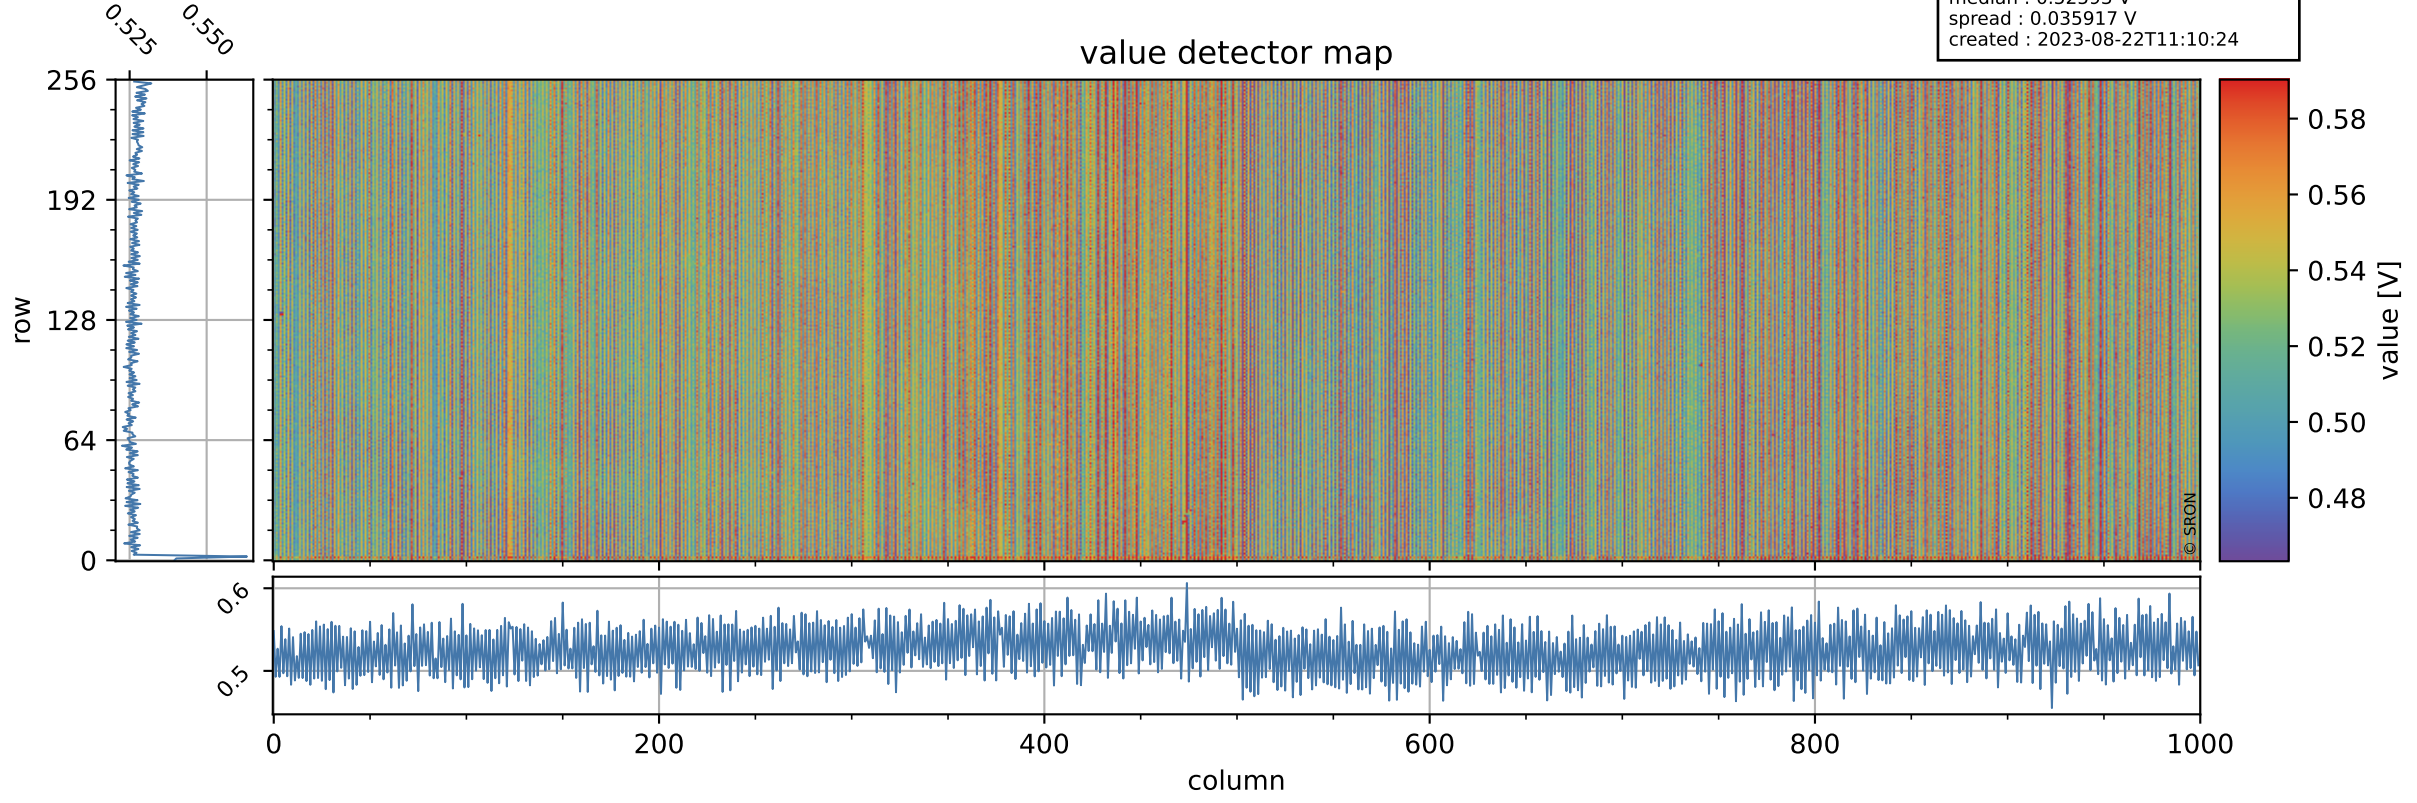

Tropomi SWIR offset (beta nominal)

orbits : 20 in [17992, 18037]
coverage : 2021-04-03 / 2021-04-06
median : 0.52593 V
spread : 0.035917 V
created : 2023-08-22T11:10:24

value detector map

Tropomi SWIR offset (beta nominal)

orbits : 20 in [17992, 18037]
coverage : 2021-04-03 / 2021-04-06
median : 29.473 μV
spread : 14.738 μV
created : 2023-08-22T11:10:24

Tropomi SWIR offset (beta nominal)

orbits : 20 in [17992, 18037]
coverage : 2021-04-03 / 2021-04-06
median : -0.087601 mV
spread : 0.39337 mV
created : 2023-08-22T11:10:25

value compared with SWIR offset CKD

Tropomi SWIR offset (beta nominal) ground-tracks of Sentinel-5P

orbits : 20 in [17992, 18037]
coverage : 2021-04-03 / 2021-04-06
created : 2023-08-22T11:10:25

Tropomi SWIR offset (beta nominal)

orbits : [1867, 18037]
coverage : 2018-02-20 / 2021-04-06
created : 2023-08-22T11:10:25

trend of detector median & temperatures