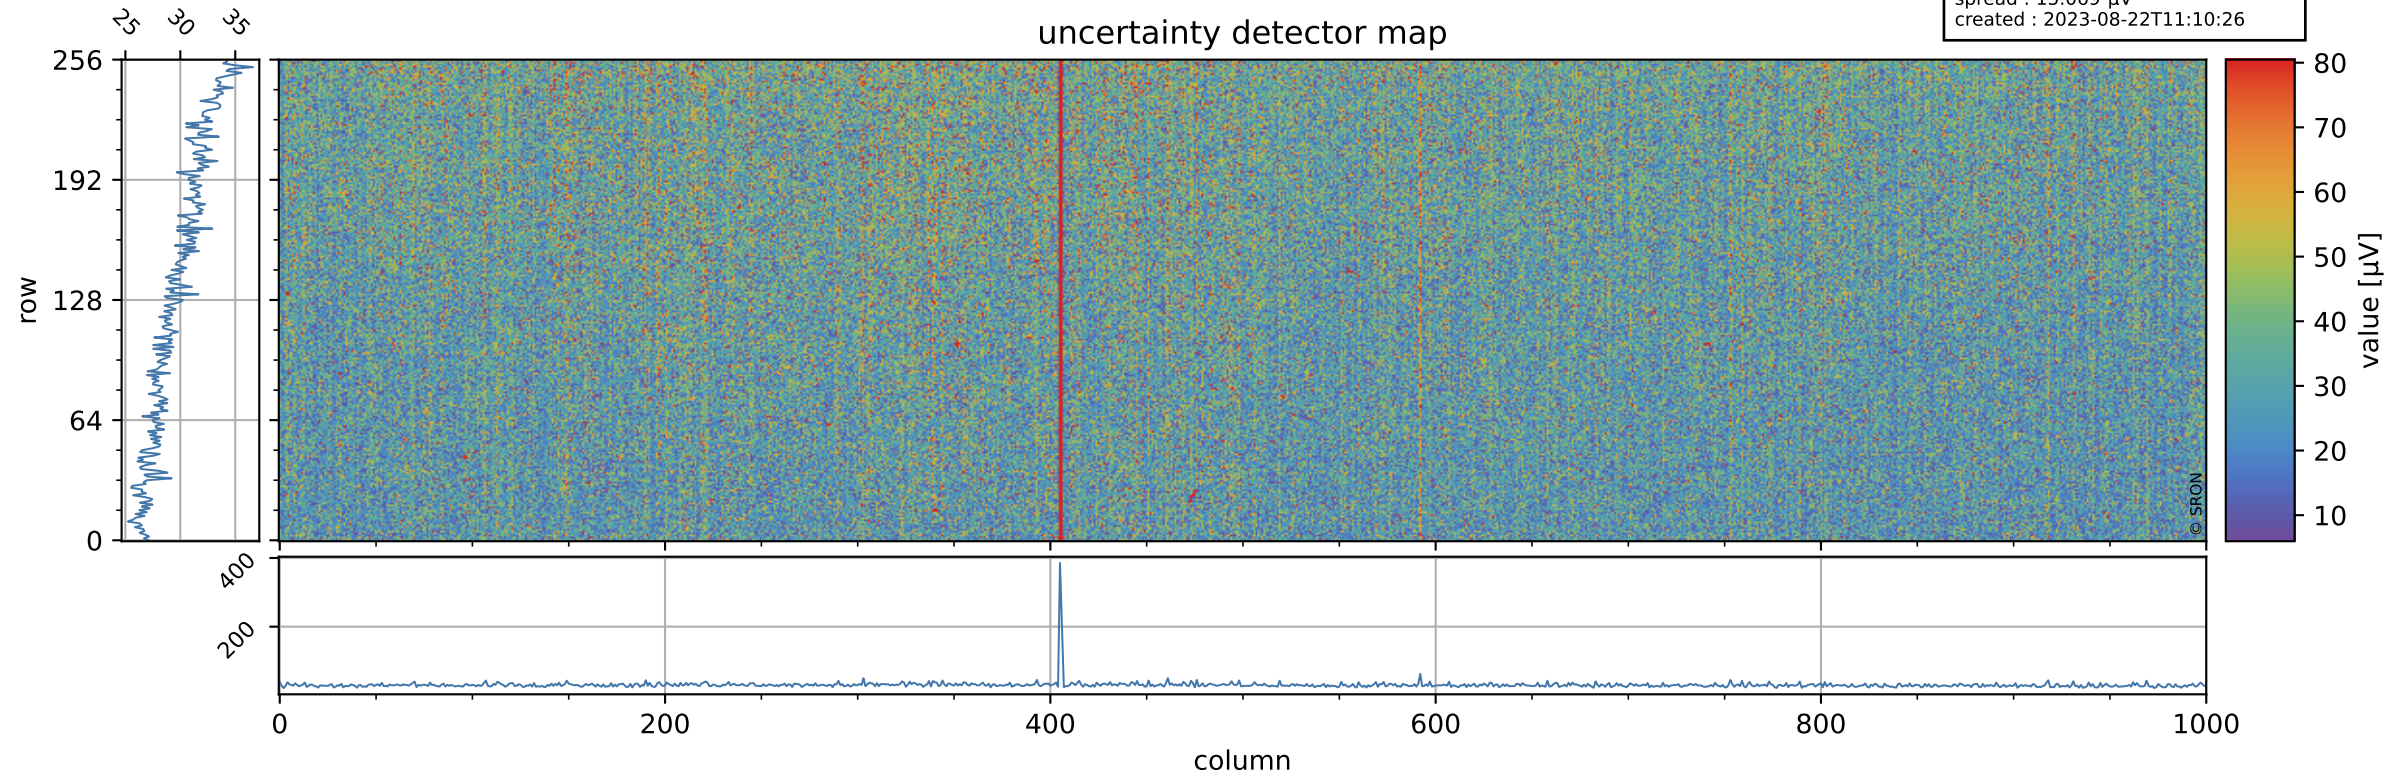

# Tropomi SWIR offset (beta nominal)

orbits : 19 in [18037, 18082]  
coverage : 2021-04-06 / 2021-04-09  
median : 0.52595 V  
spread : 0.035916 V  
created : 2023-08-22T11:10:26

## value detector map

# Tropomi SWIR offset (beta nominal)

orbits : 19 in [18037, 18082]  
coverage : 2021-04-06 / 2021-04-09  
median : 29.989  $\mu\text{V}$   
spread : 15.069  $\mu\text{V}$   
created : 2023-08-22T11:10:26

# Tropomi SWIR offset (beta nominal) ground-tracks of Sentinel-5P

orbits : 19 in [18037, 18082]  
coverage : 2021-04-06 / 2021-04-09  
created : 2023-08-22T11:10:27