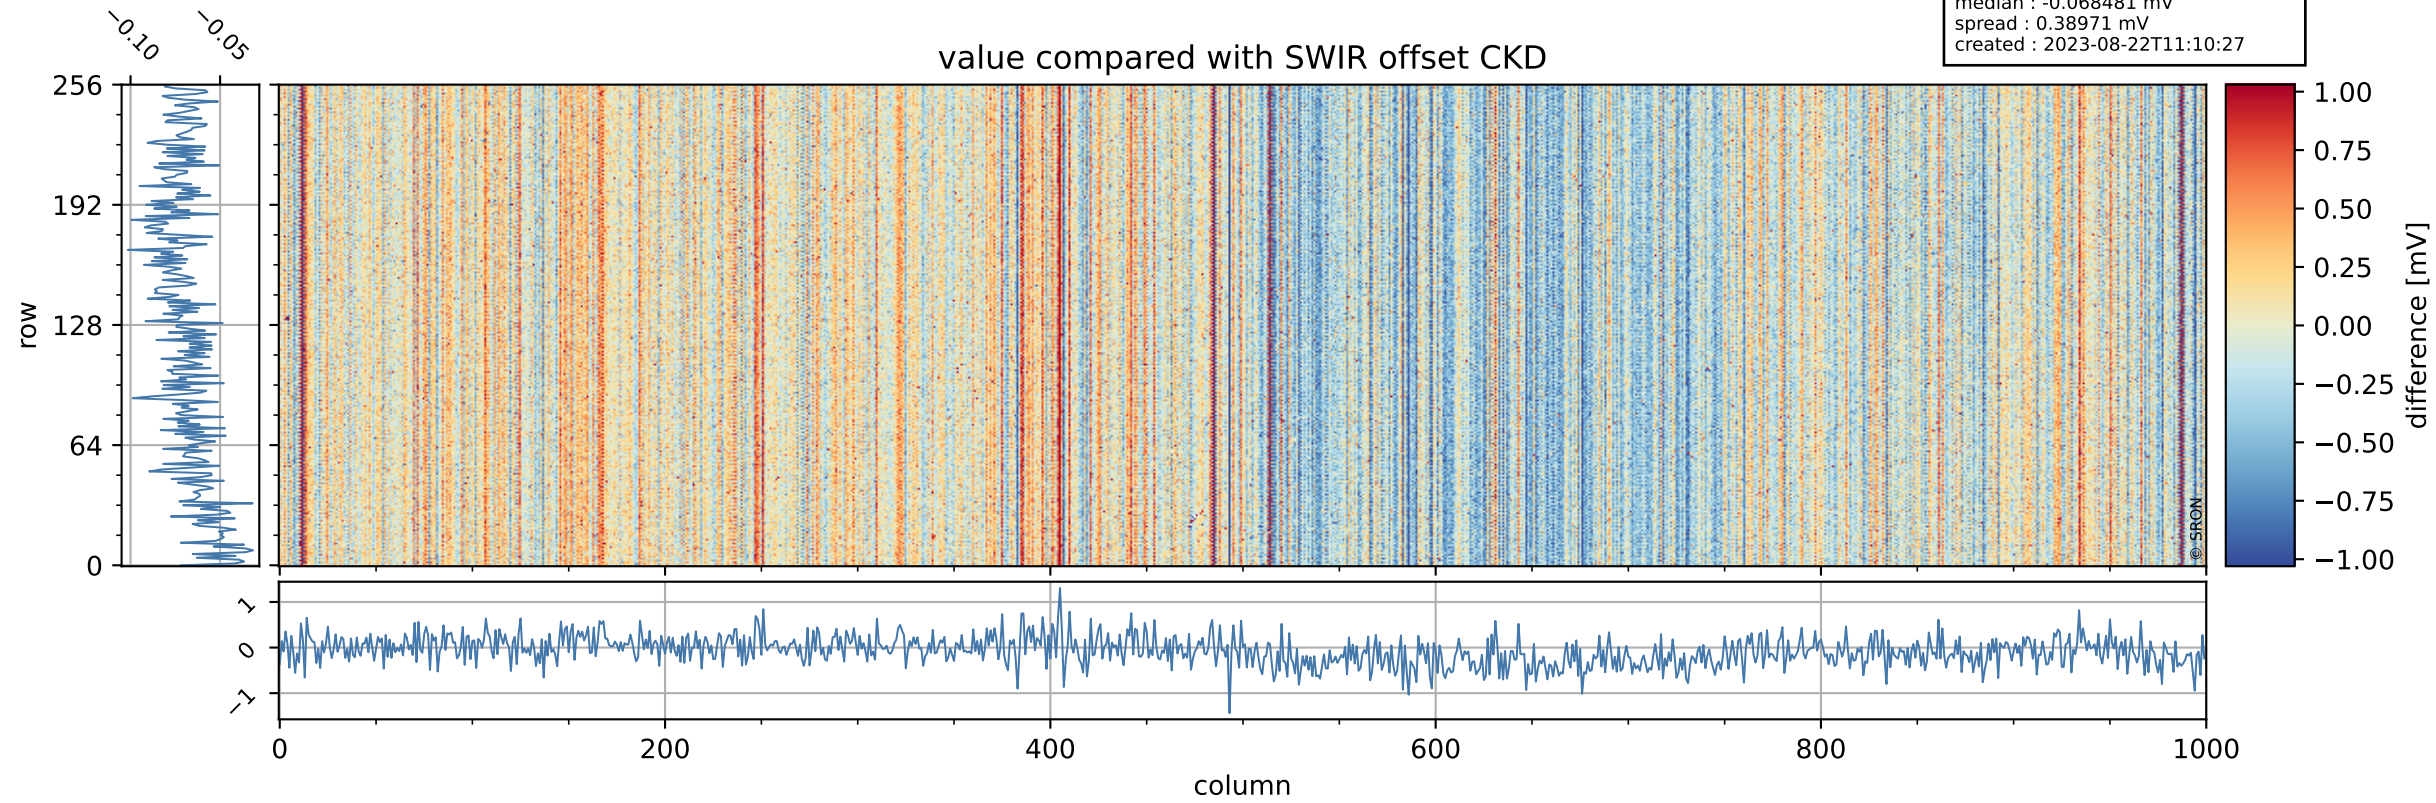

## value detector map

# Tropomi SWIR offset (beta nominal)

orbits : 19 in [18037, 18082]  
coverage : 2021-04-06 / 2021-04-09  
median : 29.989  $\mu\text{V}$   
spread : 15.069  $\mu\text{V}$   
created : 2023-08-22T11:10:26

# Tropomi SWIR offset (beta nominal)

value compared with SWIR offset CKD

orbits : 19 in [18037, 18082]  
coverage : 2021-04-06 / 2021-04-09  
median : -0.068481 mV  
spread : 0.38971 mV  
created : 2023-08-22T11:10:27

# Tropomi SWIR offset (beta nominal) ground-tracks of Sentinel-5P

orbits : 19 in [18037, 18082]  
coverage : 2021-04-06 / 2021-04-09  
created : 2023-08-22T11:10:27