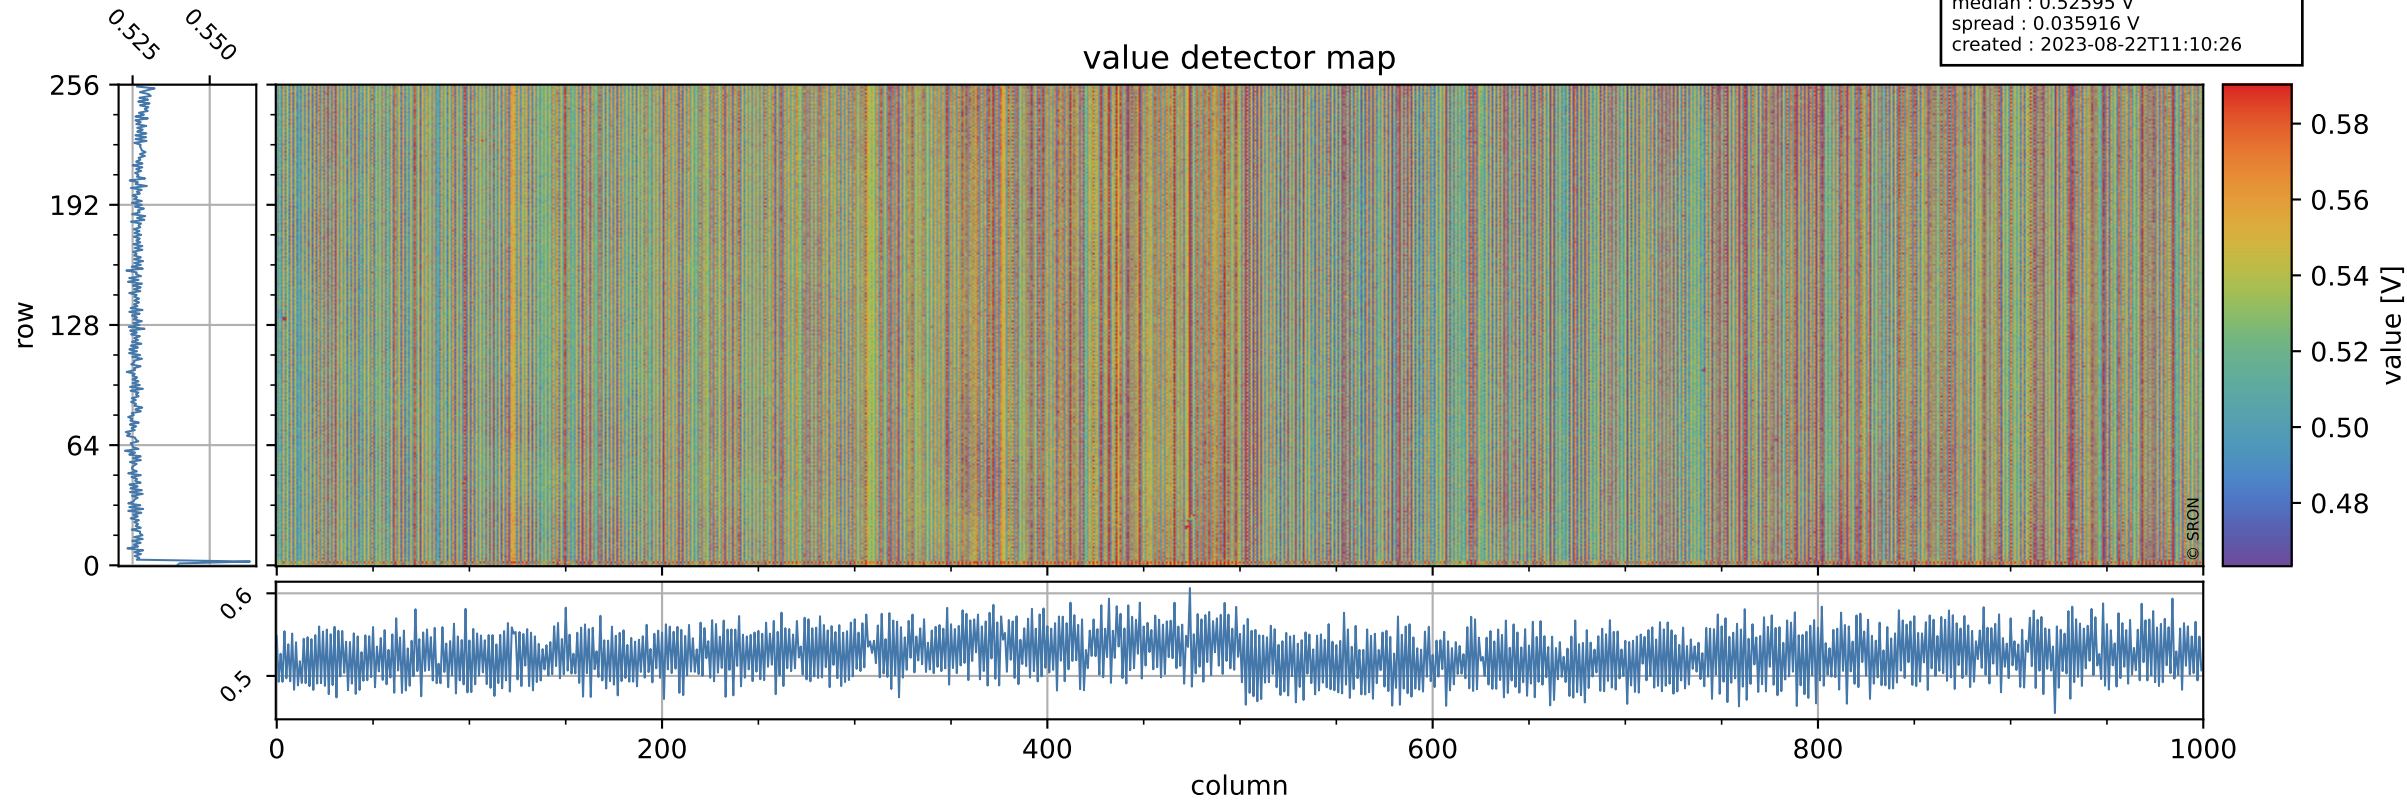

# Tropomi SWIR offset (beta nominal)

orbits : 19 in [18037, 18082]  
coverage : 2021-04-06 / 2021-04-09  
median : 0.52595 V  
spread : 0.035916 V  
created : 2023-08-22T11:10:26

## value detector map

# Tropomi SWIR offset (beta nominal)

orbits : 19 in [18037, 18082]  
coverage : 2021-04-06 / 2021-04-09  
median : 29.989  $\mu\text{V}$   
spread : 15.069  $\mu\text{V}$   
created : 2023-08-22T11:10:26

# Tropomi SWIR offset (beta nominal) ground-tracks of Sentinel-5P

orbits : 19 in [18037, 18082]  
coverage : 2021-04-06 / 2021-04-09  
created : 2023-08-22T11:10:27