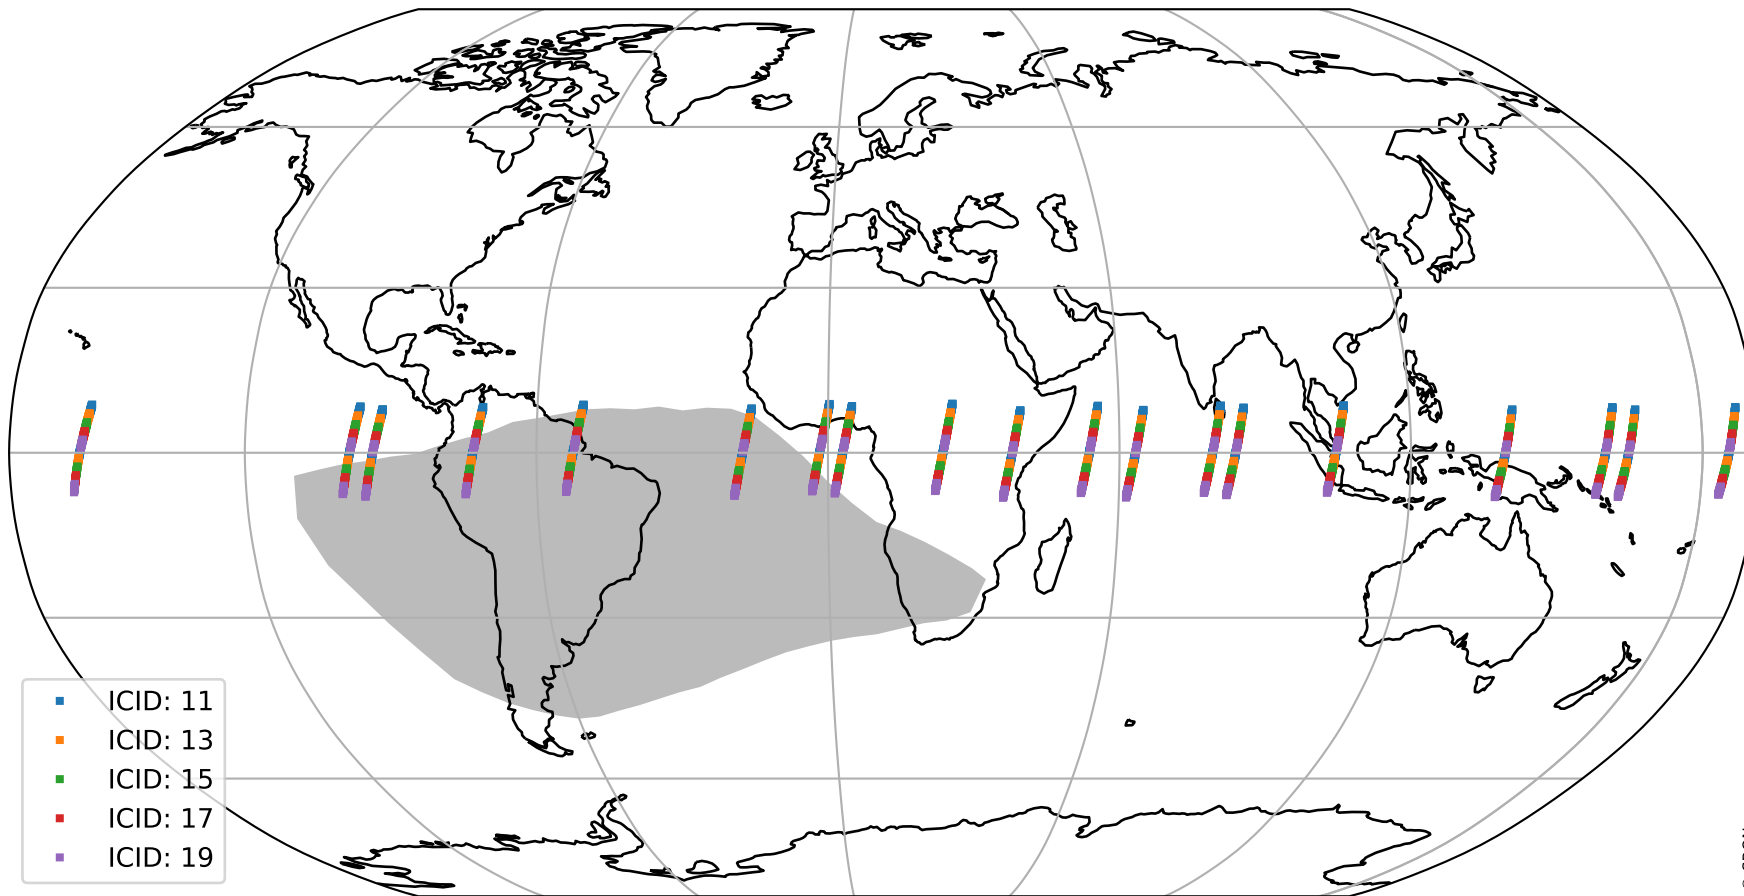

# Tropomi SWIR offset (beta nominal)

orbits : 19 in [18037, 18082]  
coverage : 2021-04-06 / 2021-04-09  
median : 29.989  $\mu\text{V}$   
spread : 15.069  $\mu\text{V}$   
created : 2023-08-22T11:10:26

# Tropomi SWIR offset (beta nominal)

value compared with SWIR offset CKD

orbits : 19 in [18037, 18082]  
coverage : 2021-04-06 / 2021-04-09  
median : -0.068481 mV  
spread : 0.38971 mV  
created : 2023-08-22T11:10:27

# Tropomi SWIR offset (beta nominal) ground-tracks of Sentinel-5P

orbits : 19 in [18037, 18082]  
coverage : 2021-04-06 / 2021-04-09  
created : 2023-08-22T11:10:27

# Tropomi SWIR offset (beta nominal)

orbits : [1867, 18082]  
coverage : 2018-02-20 / 2021-04-09  
created : 2023-08-22T11:10:27