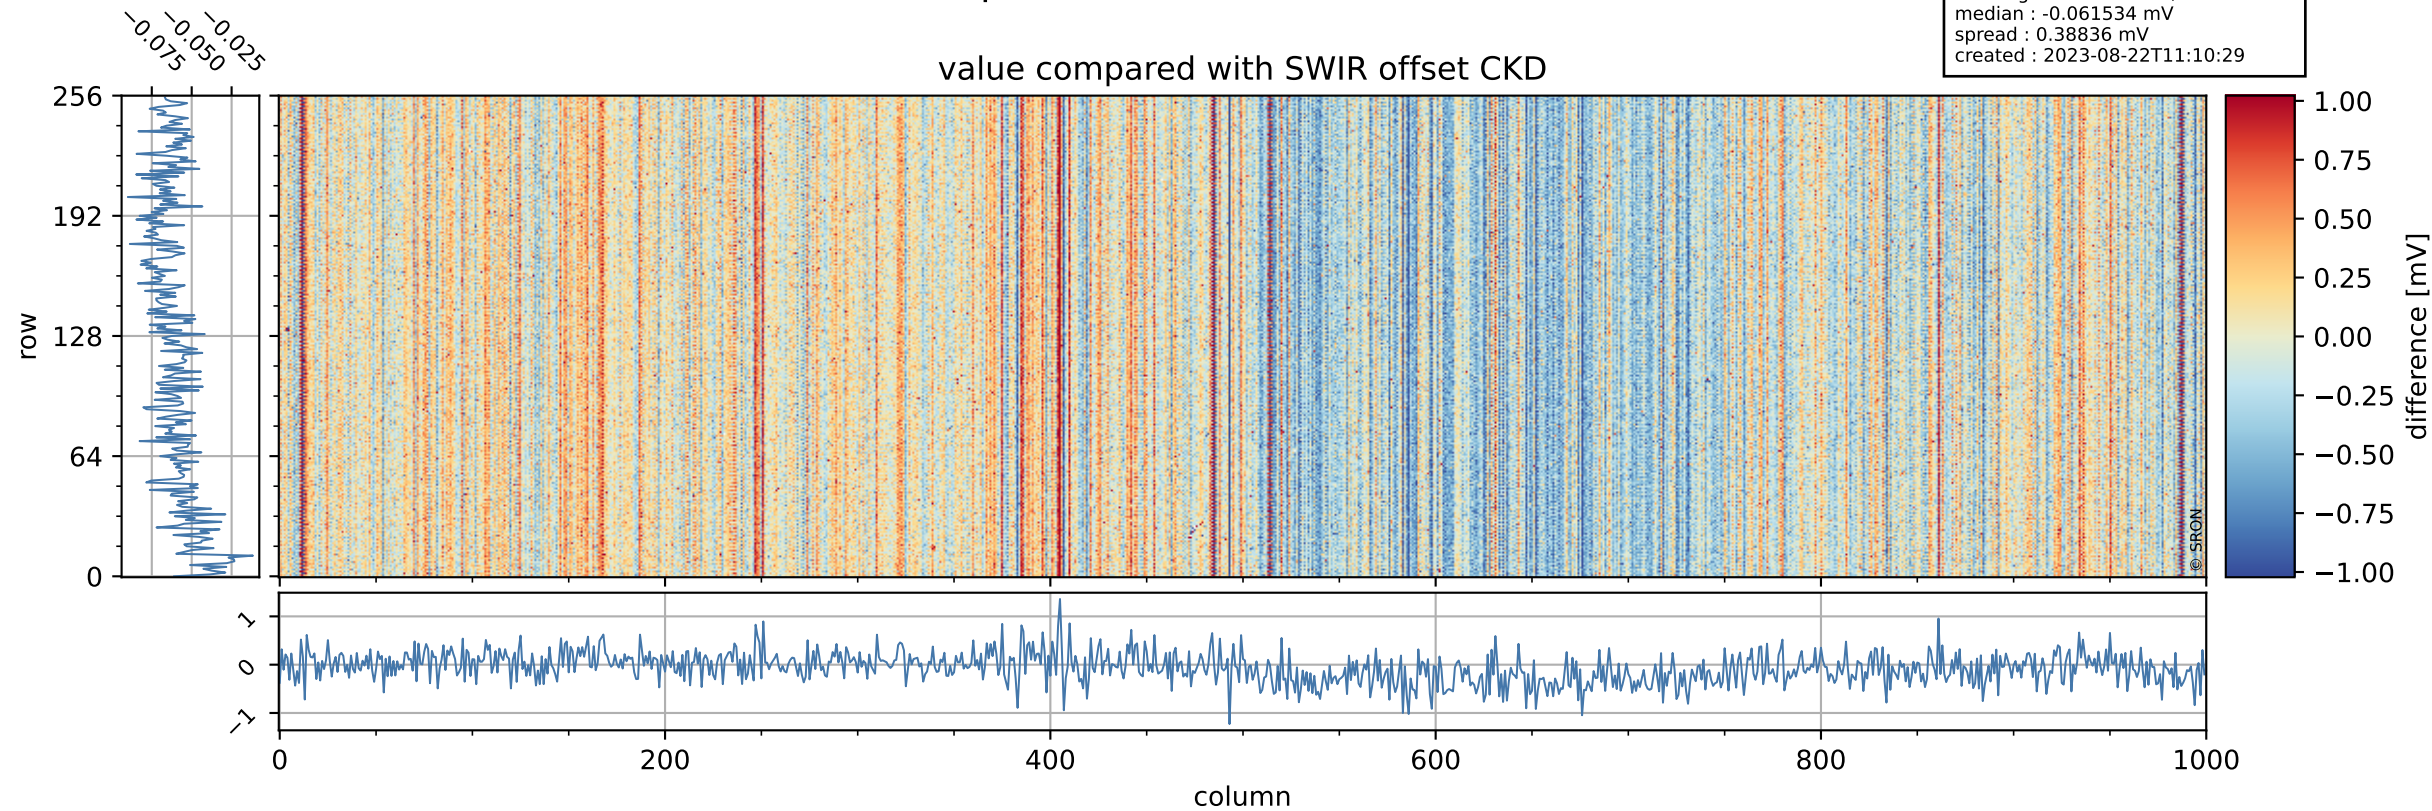

Tropomi SWIR offset (beta nominal)

orbits : 20 in [18082, 18127]
coverage : 2021-04-10 / 2021-04-13
median : 0.52595 V
spread : 0.035917 V
created : 2023-08-22T11:10:28

value detector map

Tropomi SWIR offset (beta nominal)

orbits : 20 in [18082, 18127]
coverage : 2021-04-10 / 2021-04-13
median : 31.989 μV
spread : 15.35 μV
created : 2023-08-22T11:10:29

Tropomi SWIR offset (beta nominal)

orbits : 20 in [18082, 18127]
coverage : 2021-04-10 / 2021-04-13
median : -0.061534 mV
spread : 0.38836 mV
created : 2023-08-22T11:10:29

value compared with SWIR offset CKD

Tropomi SWIR offset (beta nominal) ground-tracks of Sentinel-5P

orbits : 20 in [18082, 18127]
coverage : 2021-04-10 / 2021-04-13
created : 2023-08-22T11:10:29

Tropomi SWIR offset (beta nominal)

orbits : [1867, 18127]
coverage : 2018-02-20 / 2021-04-13
created : 2023-08-22T11:10:29

trend of detector median & temperatures