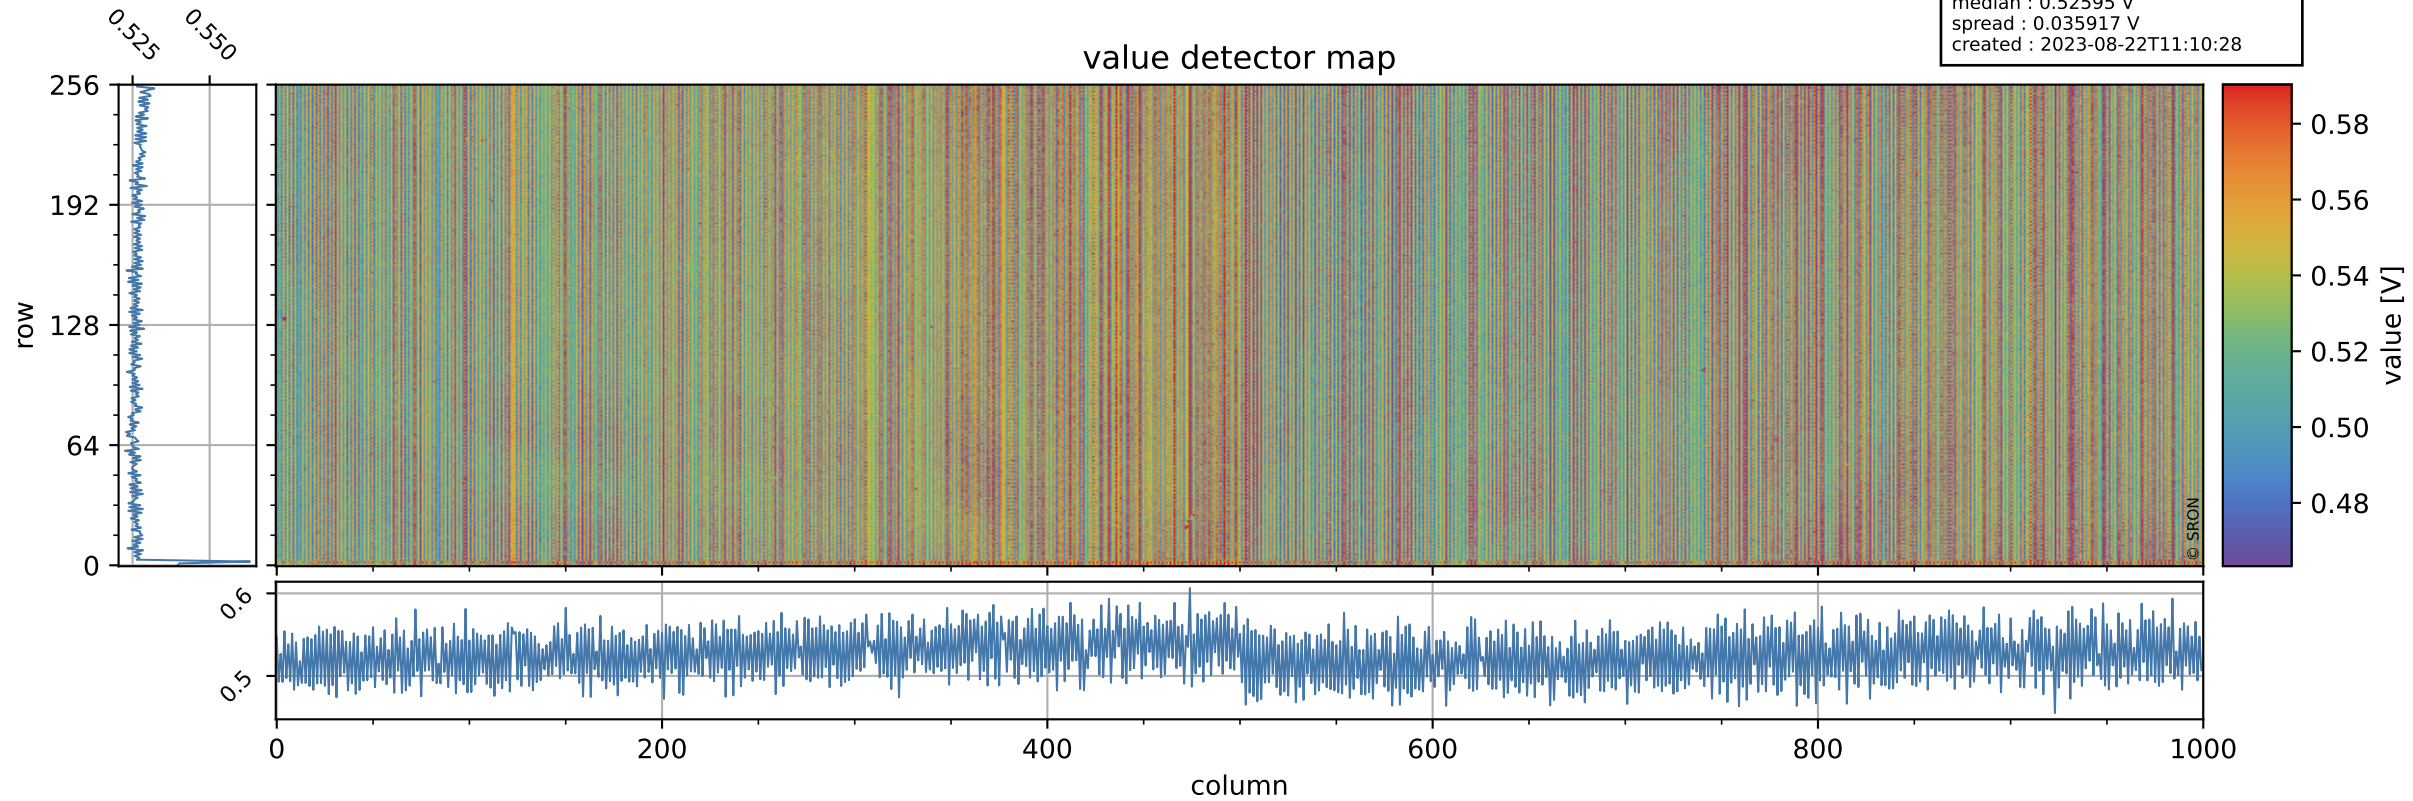

Tropomi SWIR offset (beta nominal)

orbits : 20 in [18082, 18127]
coverage : 2021-04-10 / 2021-04-13
median : 0.52595 V
spread : 0.035917 V
created : 2023-08-22T11:10:28

value detector map

Tropomi SWIR offset (beta nominal)

orbits : 20 in [18082, 18127]
coverage : 2021-04-10 / 2021-04-13
median : 31.989 μV
spread : 15.35 μV
created : 2023-08-22T11:10:29

Tropomi SWIR offset (beta nominal)

orbits : 20 in [18082, 18127]
coverage : 2021-04-10 / 2021-04-13
median : -0.061534 mV
spread : 0.38836 mV
created : 2023-08-22T11:10:29

value compared with SWIR offset CKD

Tropomi SWIR offset (beta nominal) ground-tracks of Sentinel-5P

orbits : 20 in [18082, 18127]
coverage : 2021-04-10 / 2021-04-13
created : 2023-08-22T11:10:29

Tropomi SWIR offset (beta nominal)

orbits : [1867, 18127]
coverage : 2018-02-20 / 2021-04-13
created : 2023-08-22T11:10:29

trend of detector median & temperatures