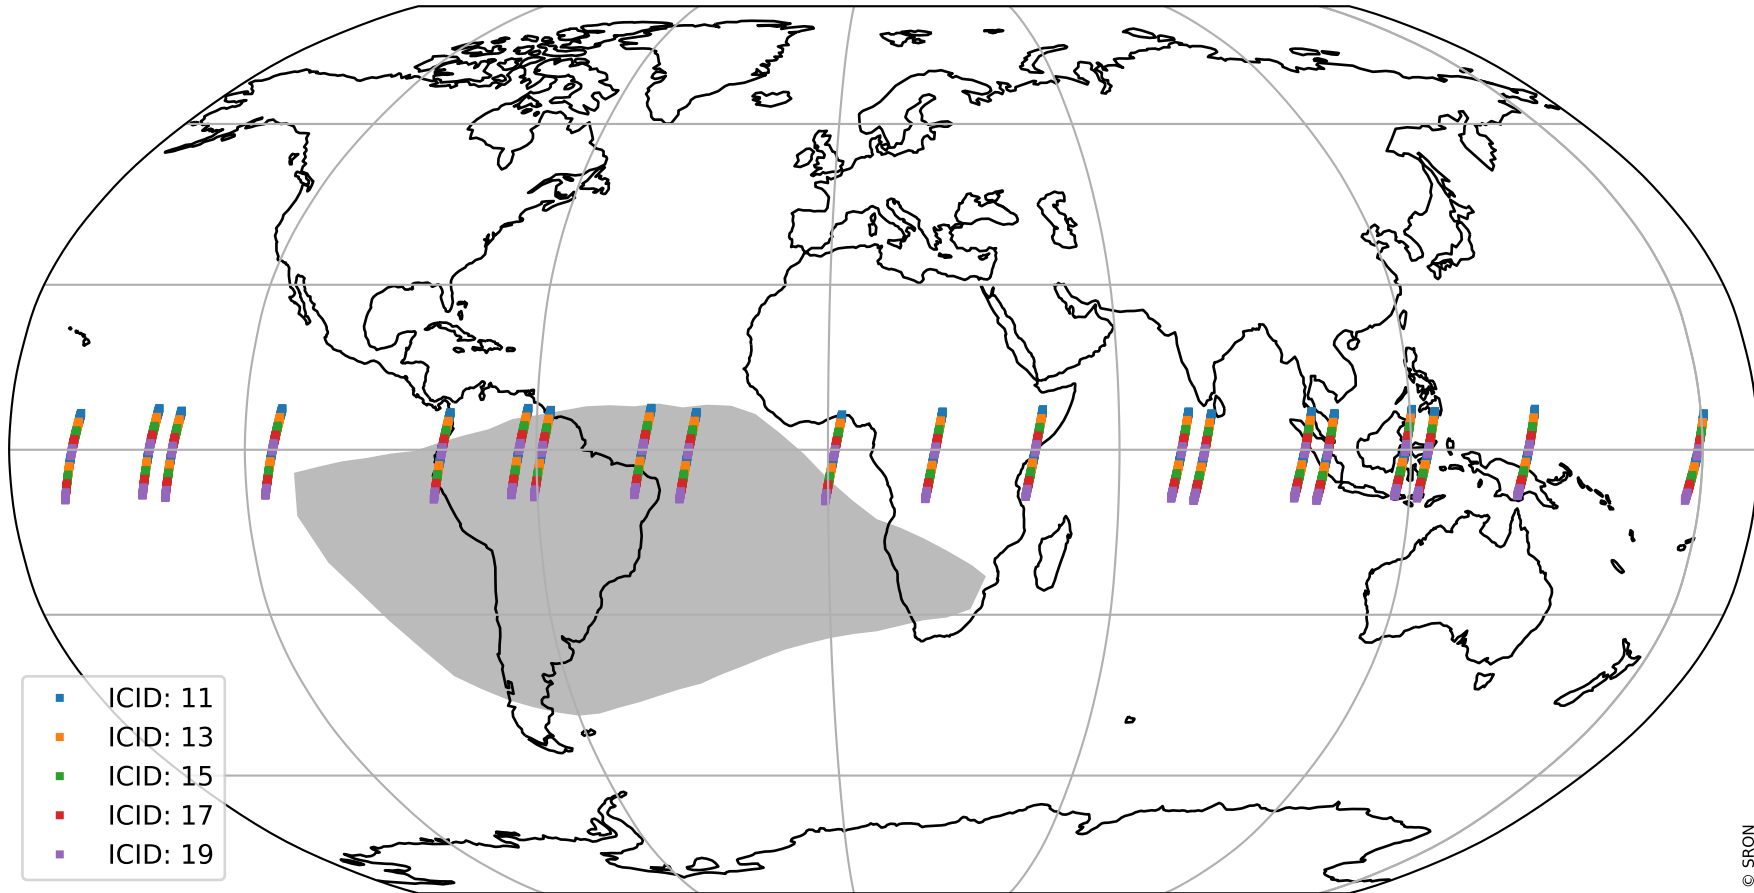

Tropomi SWIR offset (beta nominal)

orbits : 20 in [18082, 18127]
coverage : 2021-04-10 / 2021-04-13
median : 0.52595 V
spread : 0.035917 V
created : 2023-08-22T11:10:28

value detector map

Tropomi SWIR offset (beta nominal)

orbits : 20 in [18082, 18127]
coverage : 2021-04-10 / 2021-04-13
median : 31.989 μV
spread : 15.35 μV
created : 2023-08-22T11:10:29

Tropomi SWIR offset (beta nominal)

orbits : 20 in [18082, 18127]
coverage : 2021-04-10 / 2021-04-13
median : -0.061534 mV
spread : 0.38836 mV
created : 2023-08-22T11:10:29

value compared with SWIR offset CKD

Tropomi SWIR offset (beta nominal) ground-tracks of Sentinel-5P

orbits : 20 in [18082, 18127]
coverage : 2021-04-10 / 2021-04-13
created : 2023-08-22T11:10:29

Tropomi SWIR offset (beta nominal)

orbits : [1867, 18127]
coverage : 2018-02-20 / 2021-04-13
created : 2023-08-22T11:10:29

trend of detector median & temperatures