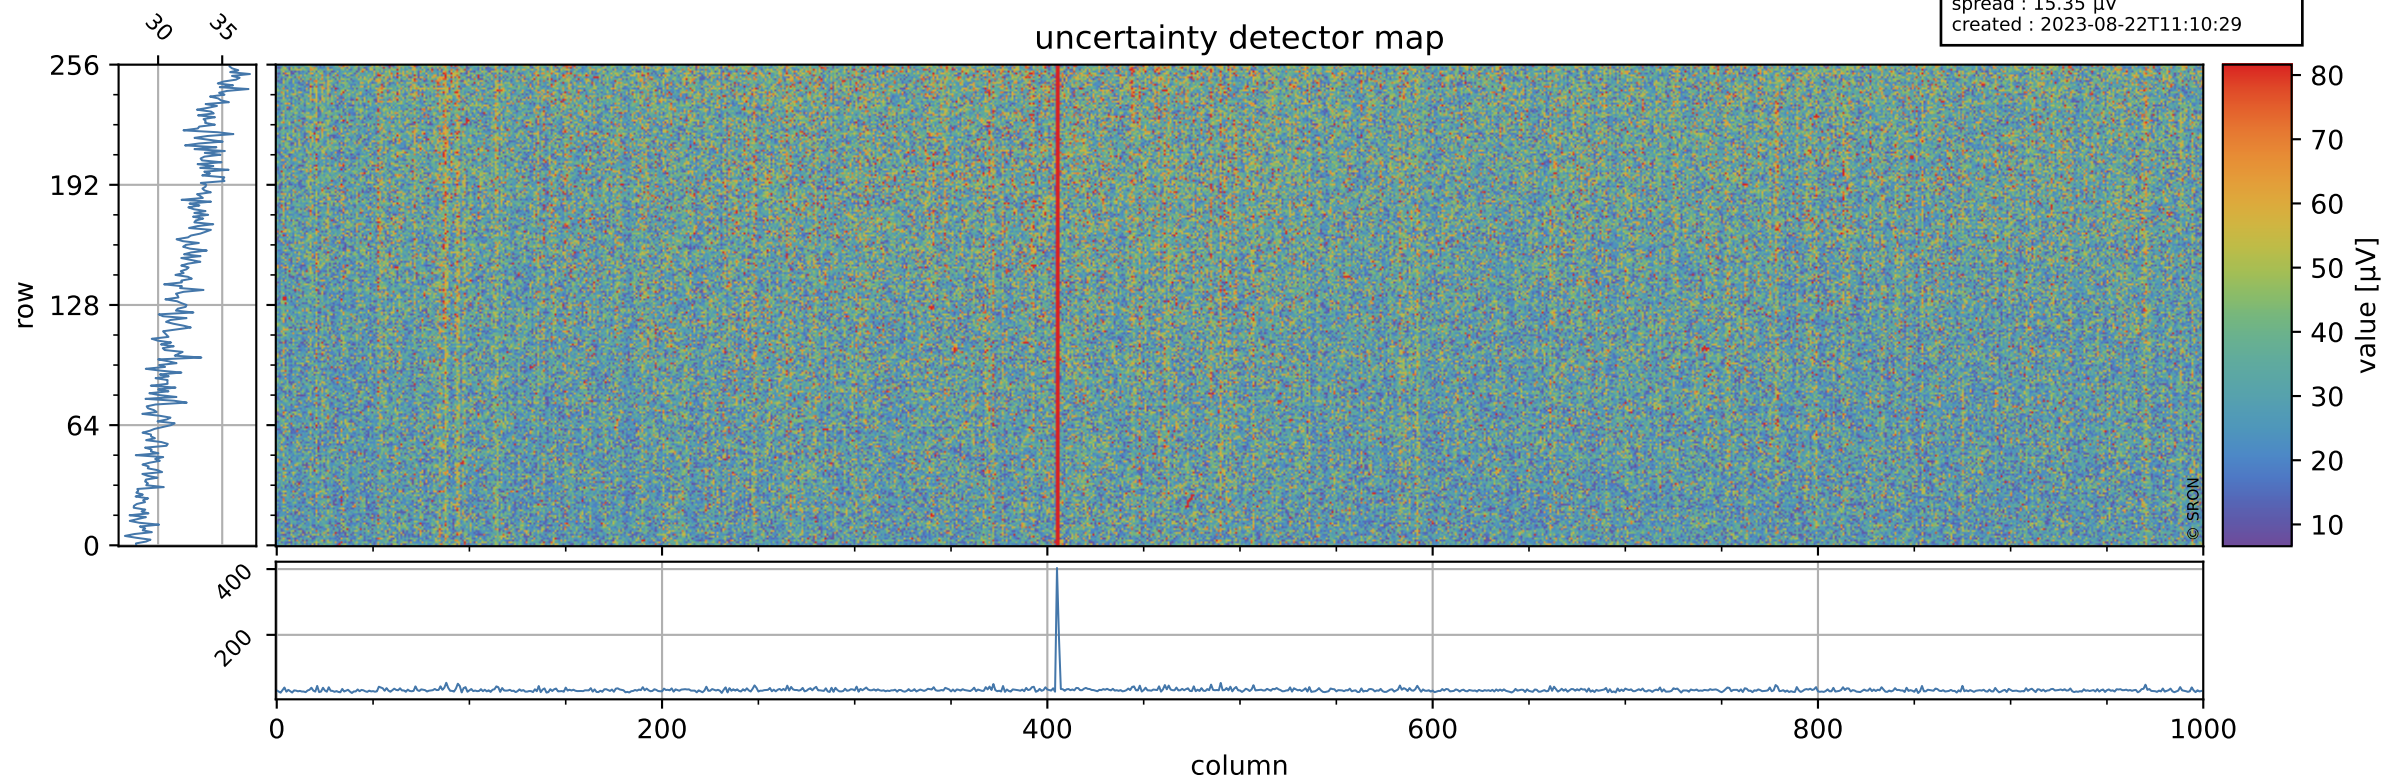

Tropomi SWIR offset (beta nominal)

orbits : 20 in [18082, 18127]
coverage : 2021-04-10 / 2021-04-13
median : 0.52595 V
spread : 0.035917 V
created : 2023-08-22T11:10:28

value detector map

Tropomi SWIR offset (beta nominal)

orbits : 20 in [18082, 18127]
coverage : 2021-04-10 / 2021-04-13
median : 31.989 μV
spread : 15.35 μV
created : 2023-08-22T11:10:29

Tropomi SWIR offset (beta nominal)

orbits : 20 in [18082, 18127]
coverage : 2021-04-10 / 2021-04-13
median : -0.061534 mV
spread : 0.38836 mV
created : 2023-08-22T11:10:29

value compared with SWIR offset CKD

Tropomi SWIR offset (beta nominal) ground-tracks of Sentinel-5P

orbits : 20 in [18082, 18127]
coverage : 2021-04-10 / 2021-04-13
created : 2023-08-22T11:10:29

Tropomi SWIR offset (beta nominal)

orbits : [1867, 18127]
coverage : 2018-02-20 / 2021-04-13
created : 2023-08-22T11:10:29

trend of detector median & temperatures