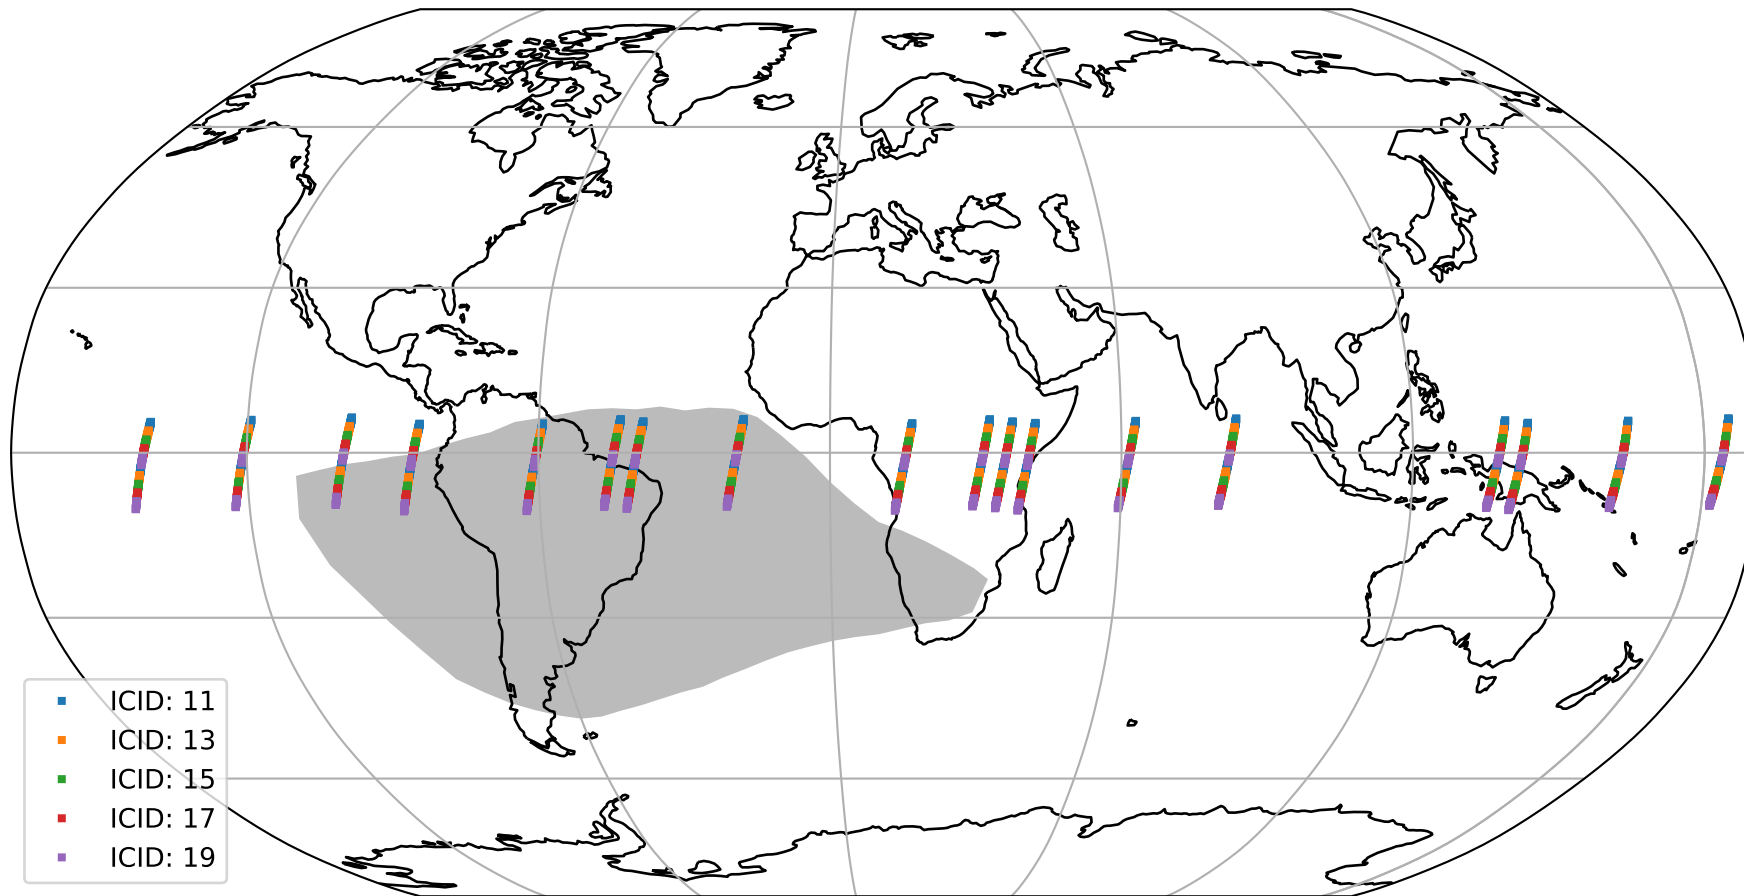

Tropomi SWIR offset (beta nominal)

orbits : 18 in [18127, 18172]
coverage : 2021-04-13 / 2021-04-16
median : 0.52592 V
spread : 0.03592 V
created : 2023-08-22T11:10:30

value detector map

Tropomi SWIR offset (beta nominal)

orbits : 18 in [18127, 18172]
coverage : 2021-04-13 / 2021-04-16
median : 30.315 μV
spread : 15.053 μV
created : 2023-08-22T11:10:31

Tropomi SWIR offset (beta nominal)

orbits : 18 in [18127, 18172]
coverage : 2021-04-13 / 2021-04-16
median : -0.089698 mV
spread : 0.39233 mV
created : 2023-08-22T11:10:31

value compared with SWIR offset CKD

Tropomi SWIR offset (beta nominal) ground-tracks of Sentinel-5P

orbits : 18 in [18127, 18172]
coverage : 2021-04-13 / 2021-04-16
created : 2023-08-22T11:10:31

Tropomi SWIR offset (beta nominal)

orbits : [1867, 18172]
coverage : 2018-02-20 / 2021-04-16
created : 2023-08-22T11:10:32

trend of detector median & temperatures