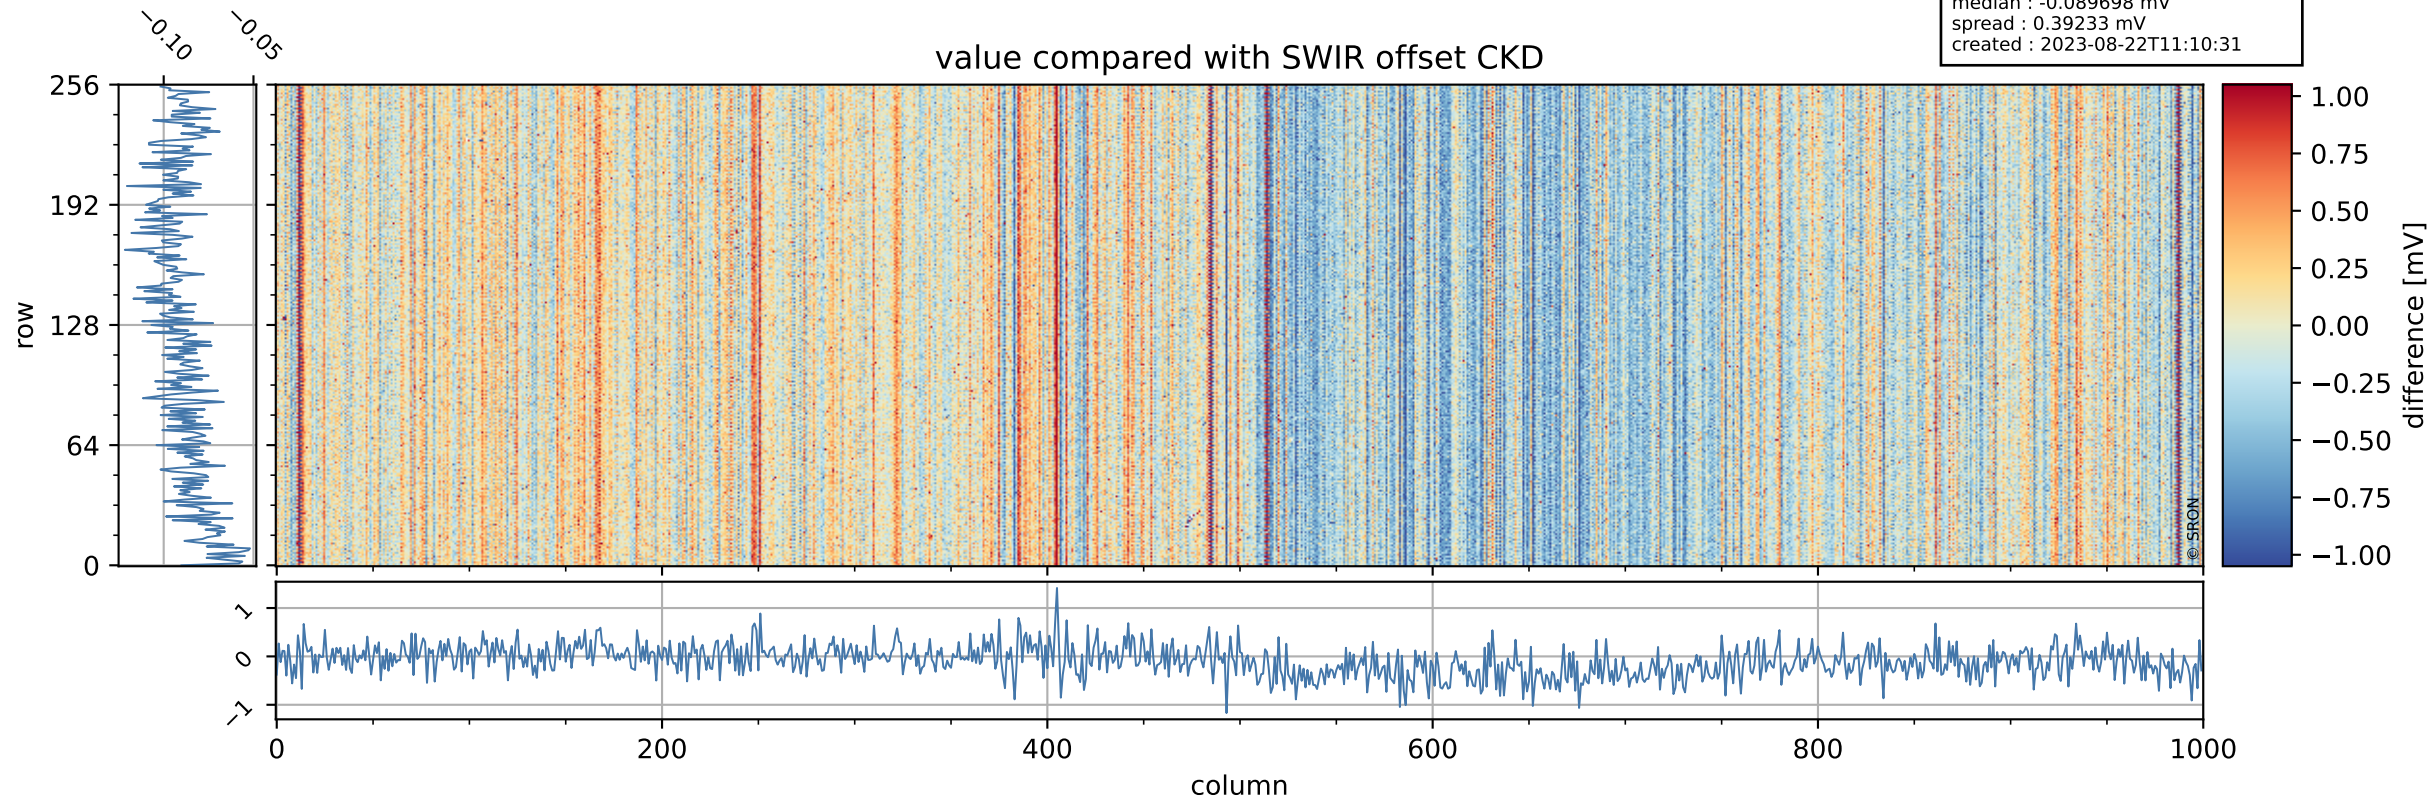

Tropomi SWIR offset (beta nominal)

orbits : 18 in [18127, 18172]
coverage : 2021-04-13 / 2021-04-16
median : 0.52592 V
spread : 0.03592 V
created : 2023-08-22T11:10:30

value detector map

Tropomi SWIR offset (beta nominal)

orbits : 18 in [18127, 18172]
coverage : 2021-04-13 / 2021-04-16
median : 30.315 μV
spread : 15.053 μV
created : 2023-08-22T11:10:31

Tropomi SWIR offset (beta nominal)

orbits : 18 in [18127, 18172]
coverage : 2021-04-13 / 2021-04-16
median : -0.089698 mV
spread : 0.39233 mV
created : 2023-08-22T11:10:31

value compared with SWIR offset CKD

Tropomi SWIR offset (beta nominal) ground-tracks of Sentinel-5P

orbits : 18 in [18127, 18172]
coverage : 2021-04-13 / 2021-04-16
created : 2023-08-22T11:10:31

Tropomi SWIR offset (beta nominal)

orbits : [1867, 18172]
coverage : 2018-02-20 / 2021-04-16
created : 2023-08-22T11:10:32

trend of detector median & temperatures