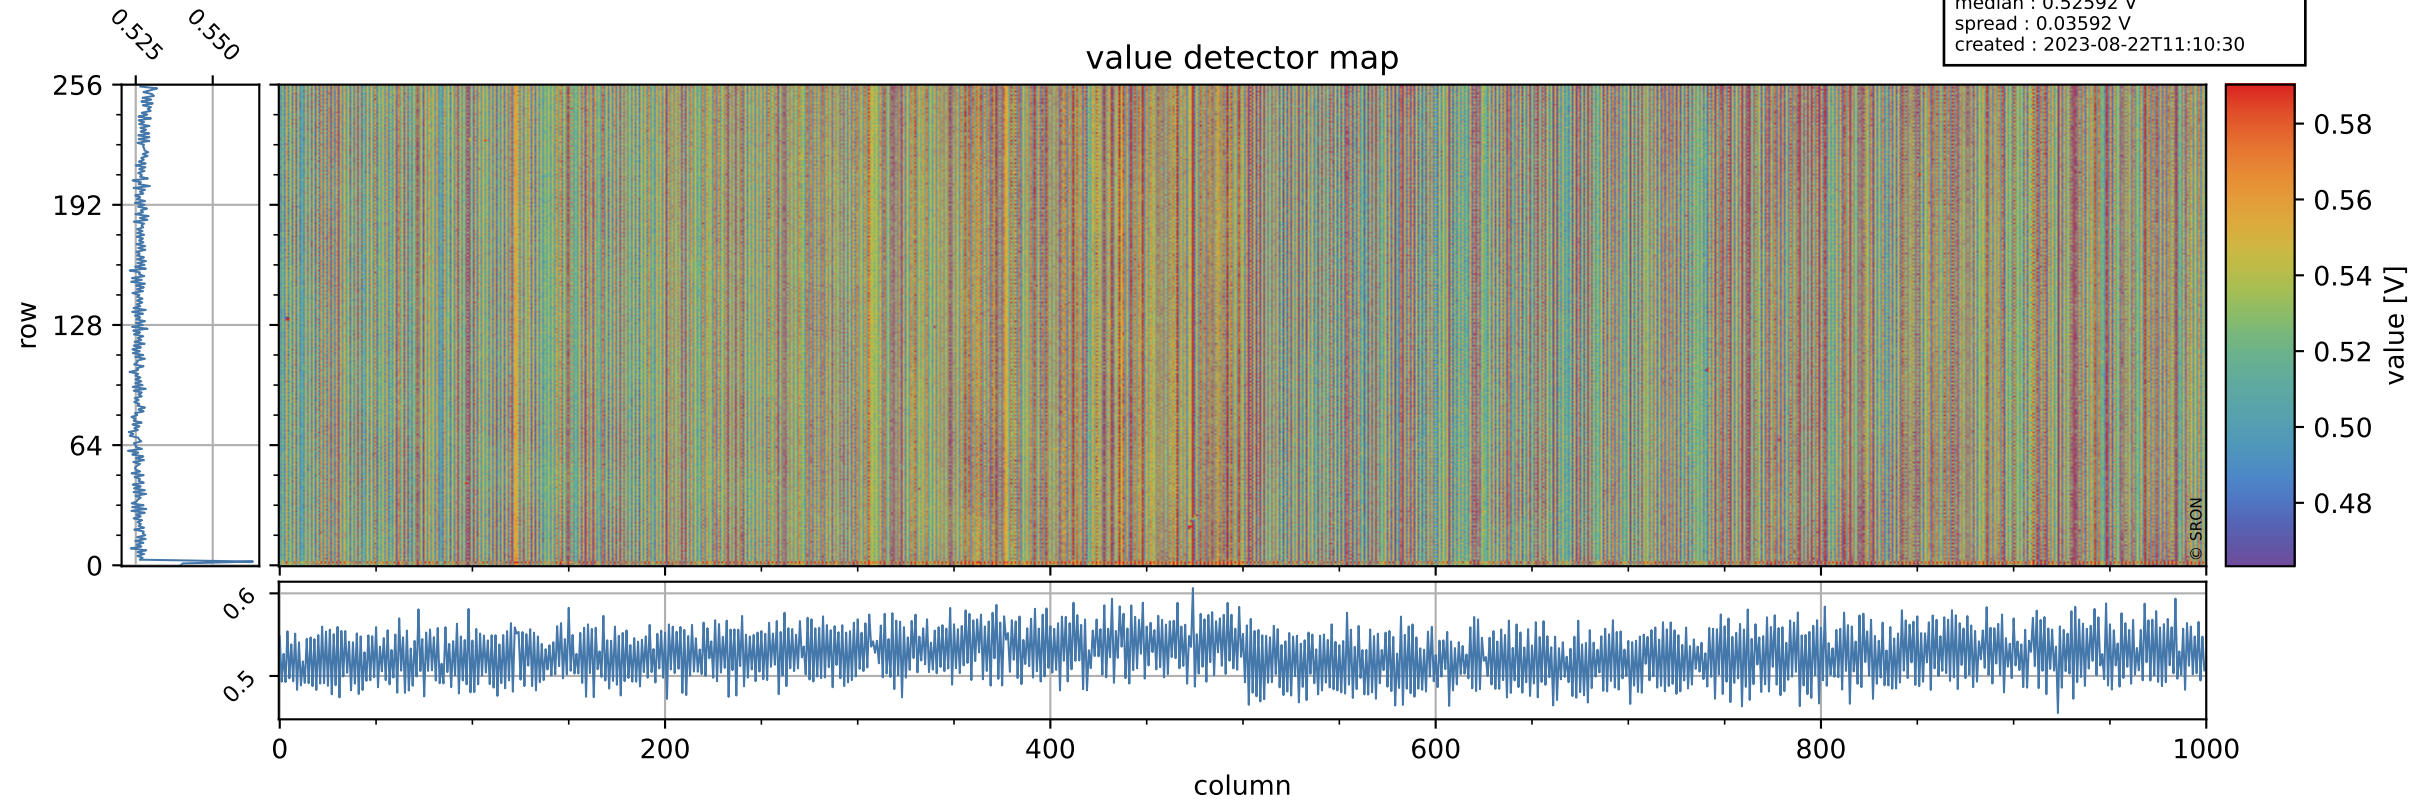

Tropomi SWIR offset (beta nominal)

orbits : 18 in [18127, 18172]
coverage : 2021-04-13 / 2021-04-16
median : 0.52592 V
spread : 0.03592 V
created : 2023-08-22T11:10:30

value detector map

Tropomi SWIR offset (beta nominal)

orbits : 18 in [18127, 18172]
coverage : 2021-04-13 / 2021-04-16
median : 30.315 μV
spread : 15.053 μV
created : 2023-08-22T11:10:31

Tropomi SWIR offset (beta nominal)

orbits : 18 in [18127, 18172]
coverage : 2021-04-13 / 2021-04-16
median : -0.089698 mV
spread : 0.39233 mV
created : 2023-08-22T11:10:31

value compared with SWIR offset CKD

Tropomi SWIR offset (beta nominal) ground-tracks of Sentinel-5P

orbits : 18 in [18127, 18172]
coverage : 2021-04-13 / 2021-04-16
created : 2023-08-22T11:10:31

Tropomi SWIR offset (beta nominal)

orbits : [1867, 18172]
coverage : 2018-02-20 / 2021-04-16
created : 2023-08-22T11:10:32

trend of detector median & temperatures