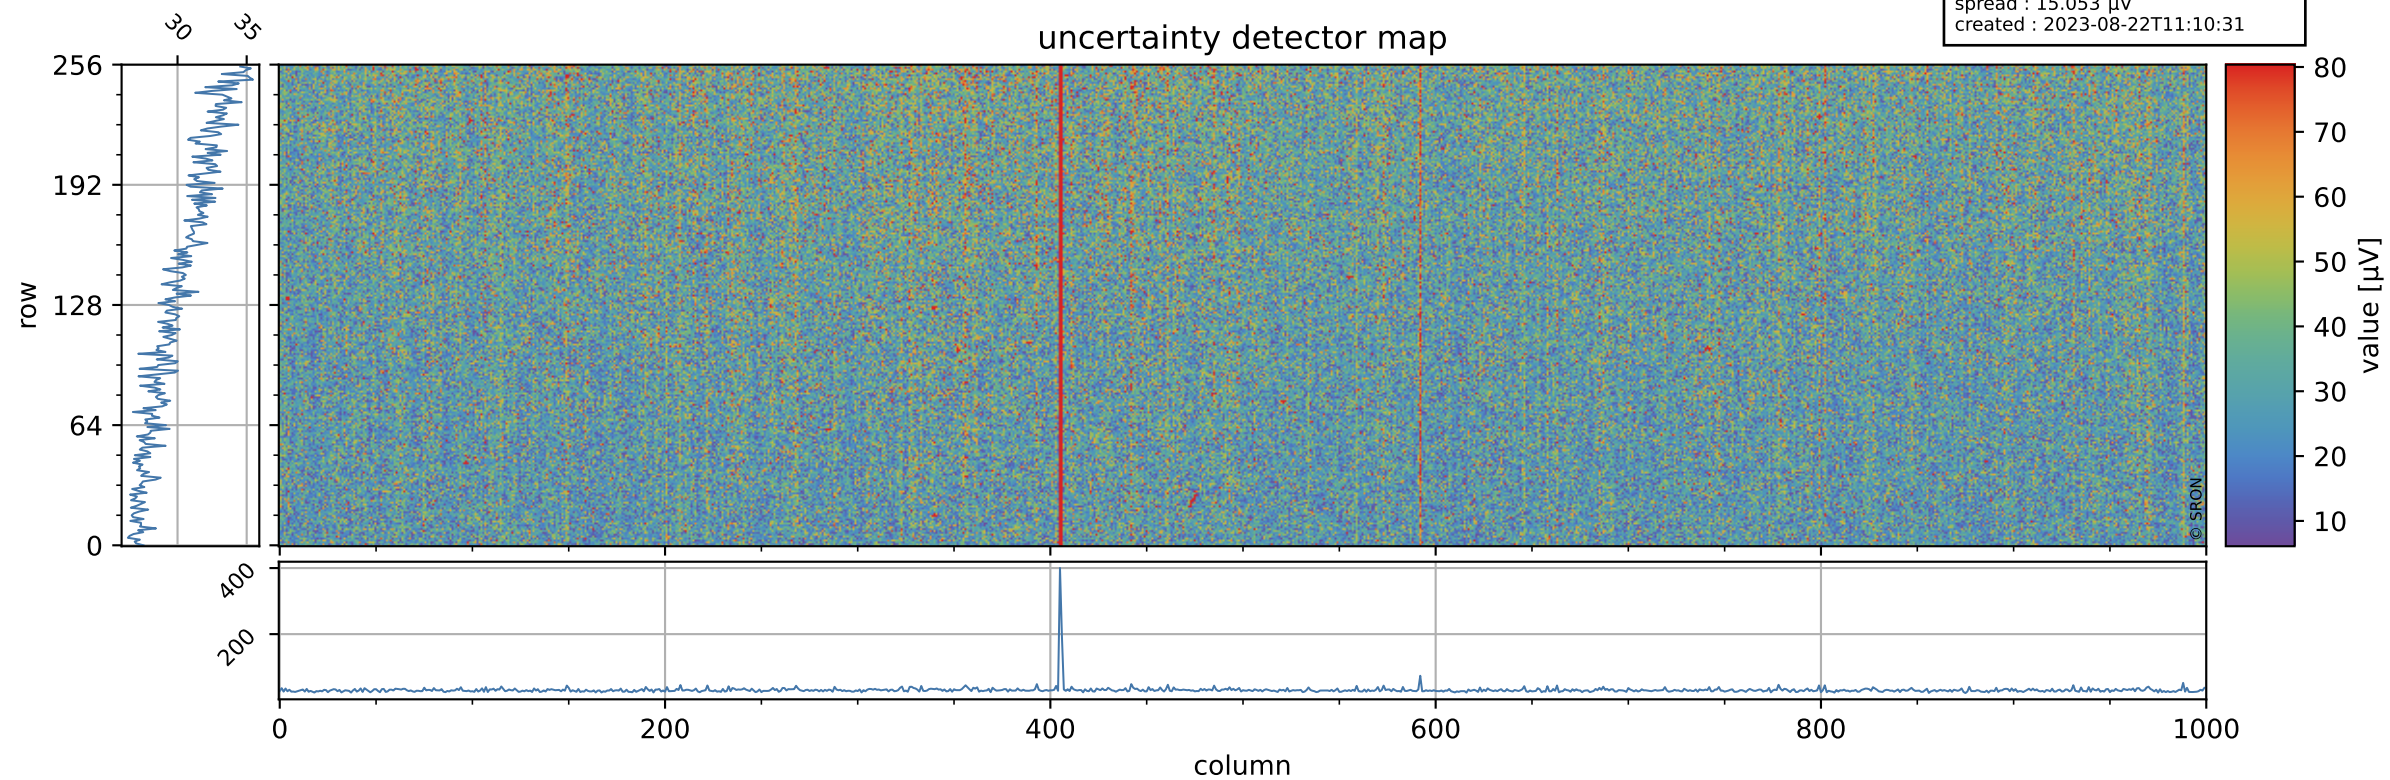

Tropomi SWIR offset (beta nominal)

orbits : 18 in [18127, 18172]
coverage : 2021-04-13 / 2021-04-16
median : 0.52592 V
spread : 0.03592 V
created : 2023-08-22T11:10:30

value detector map

Tropomi SWIR offset (beta nominal)

orbits : 18 in [18127, 18172]
coverage : 2021-04-13 / 2021-04-16
median : 30.315 μV
spread : 15.053 μV
created : 2023-08-22T11:10:31

Tropomi SWIR offset (beta nominal)

orbits : 18 in [18127, 18172]
coverage : 2021-04-13 / 2021-04-16
median : -0.089698 mV
spread : 0.39233 mV
created : 2023-08-22T11:10:31

value compared with SWIR offset CKD

Tropomi SWIR offset (beta nominal) ground-tracks of Sentinel-5P

orbits : 18 in [18127, 18172]
coverage : 2021-04-13 / 2021-04-16
created : 2023-08-22T11:10:31

Tropomi SWIR offset (beta nominal)

orbits : [1867, 18172]
coverage : 2018-02-20 / 2021-04-16
created : 2023-08-22T11:10:32

trend of detector median & temperatures