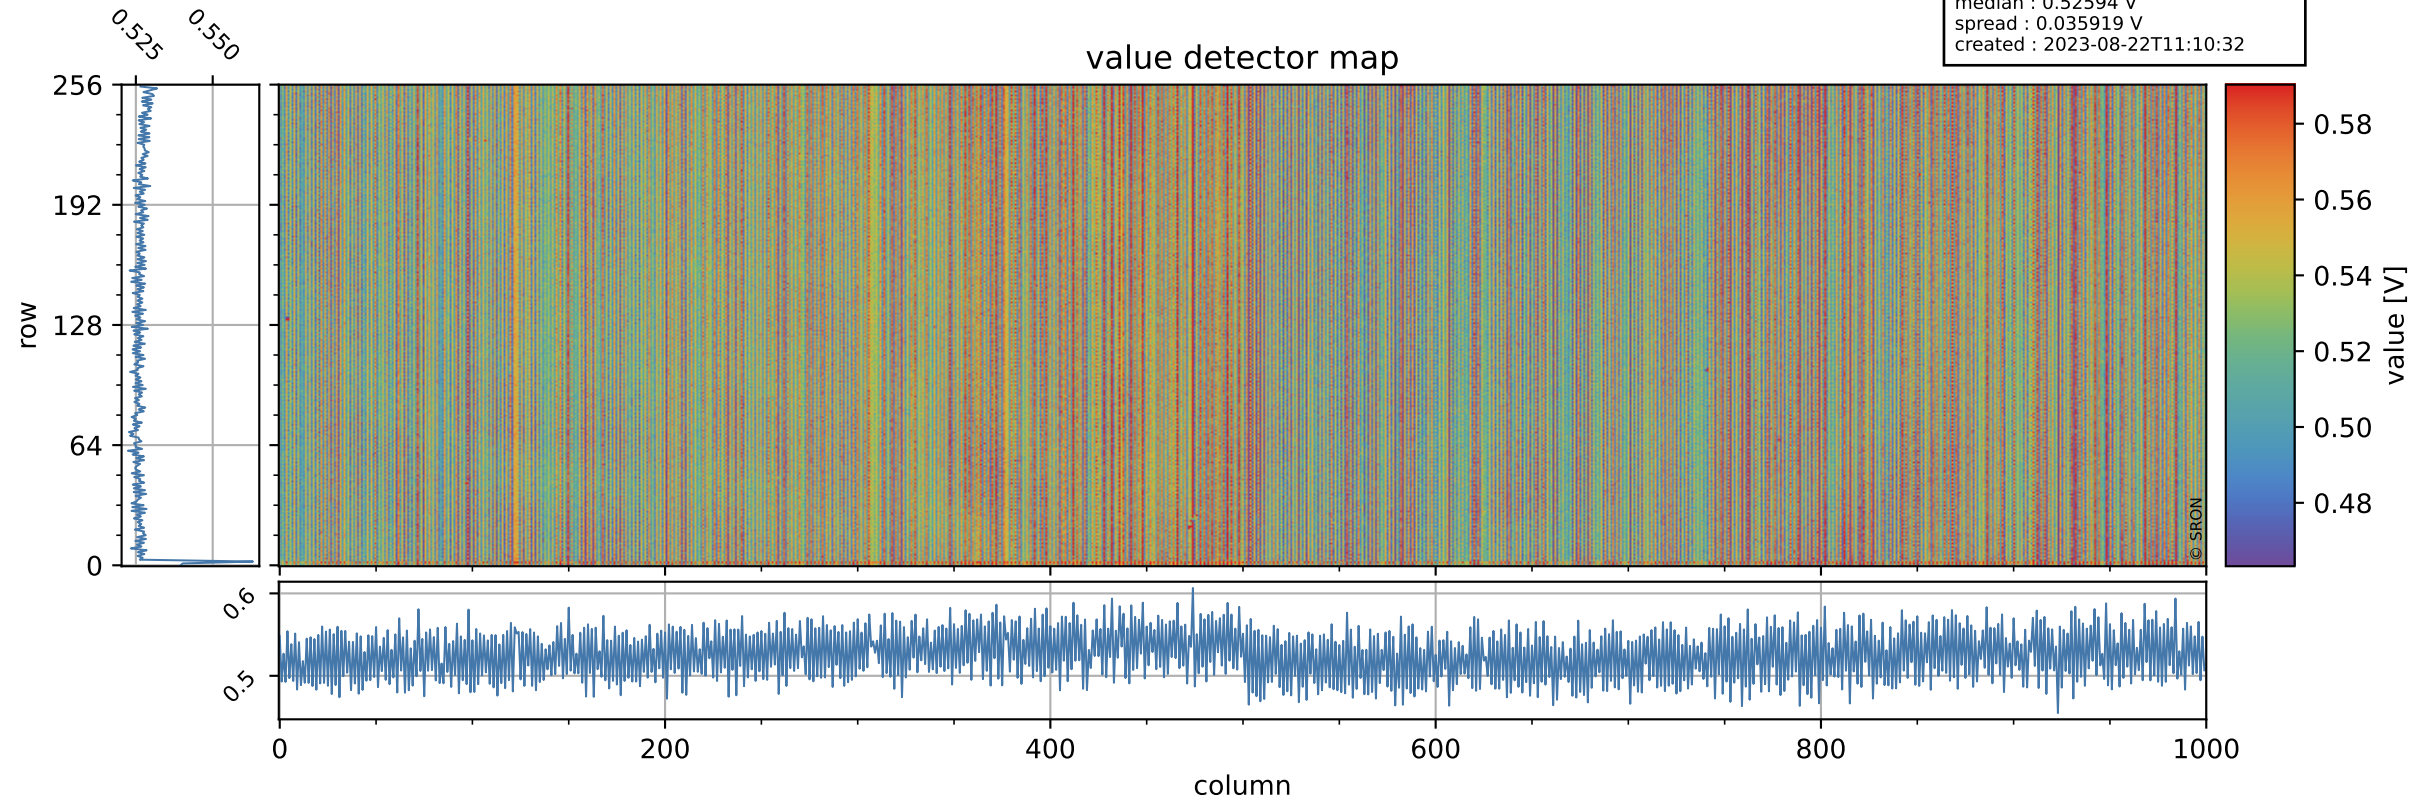

# Tropomi SWIR offset (beta nominal)

orbits : 20 in [18172, 18217]  
coverage : 2021-04-16 / 2021-04-19  
median : 0.52594 V  
spread : 0.035919 V  
created : 2023-08-22T11:10:32

## value detector map

# Tropomi SWIR offset (beta nominal)

orbits : 20 in [18172, 18217]  
coverage : 2021-04-16 / 2021-04-19  
median : 30.365  $\mu\text{V}$   
spread : 15.059  $\mu\text{V}$   
created : 2023-08-22T11:10:33

# Tropomi SWIR offset (beta nominal) ground-tracks of Sentinel-5P

orbits : 20 in [18172, 18217]  
coverage : 2021-04-16 / 2021-04-19  
created : 2023-08-22T11:10:33