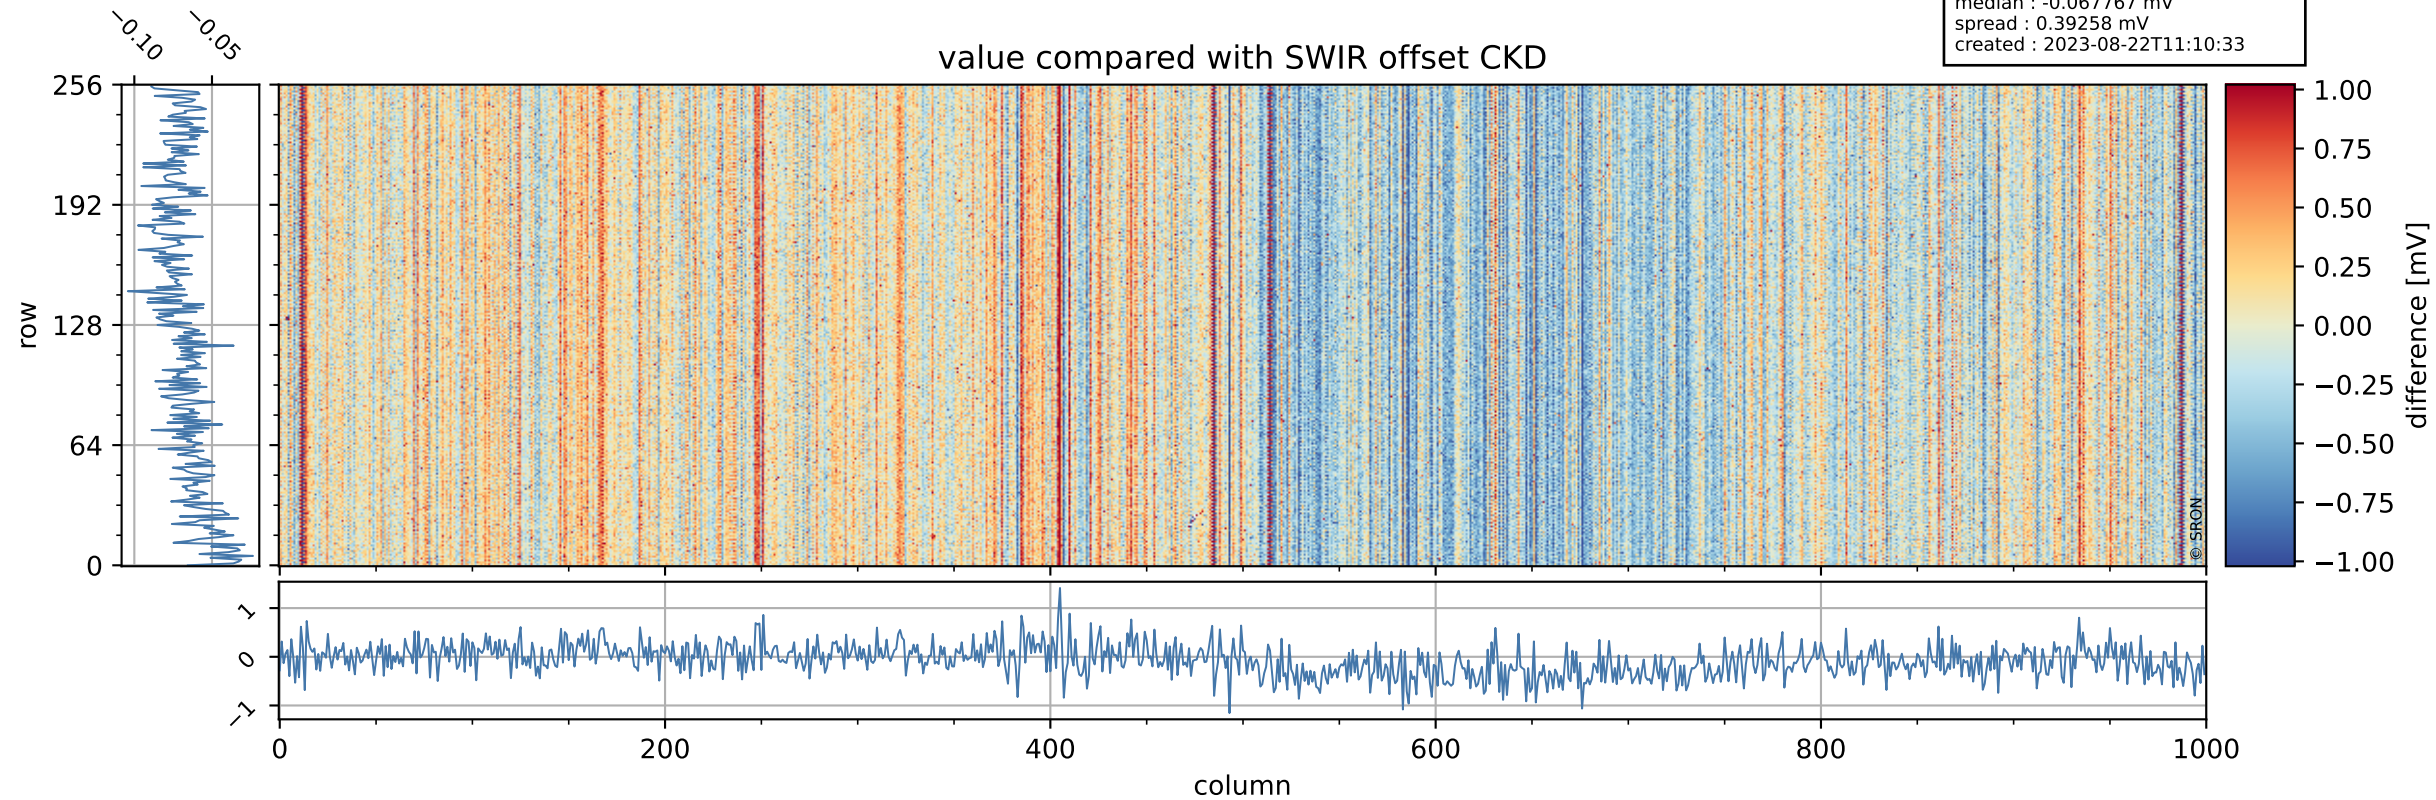

## value detector map

# Tropomi SWIR offset (beta nominal)

orbits : 20 in [18172, 18217]  
coverage : 2021-04-16 / 2021-04-19  
median : 30.365  $\mu\text{V}$   
spread : 15.059  $\mu\text{V}$   
created : 2023-08-22T11:10:33

# Tropomi SWIR offset (beta nominal)

orbits : 20 in [18172, 18217]  
coverage : 2021-04-16 / 2021-04-19  
median : -0.067767 mV  
spread : 0.39258 mV  
created : 2023-08-22T11:10:33

value compared with SWIR offset CKD

# Tropomi SWIR offset (beta nominal) ground-tracks of Sentinel-5P

orbits : 20 in [18172, 18217]  
coverage : 2021-04-16 / 2021-04-19  
created : 2023-08-22T11:10:33