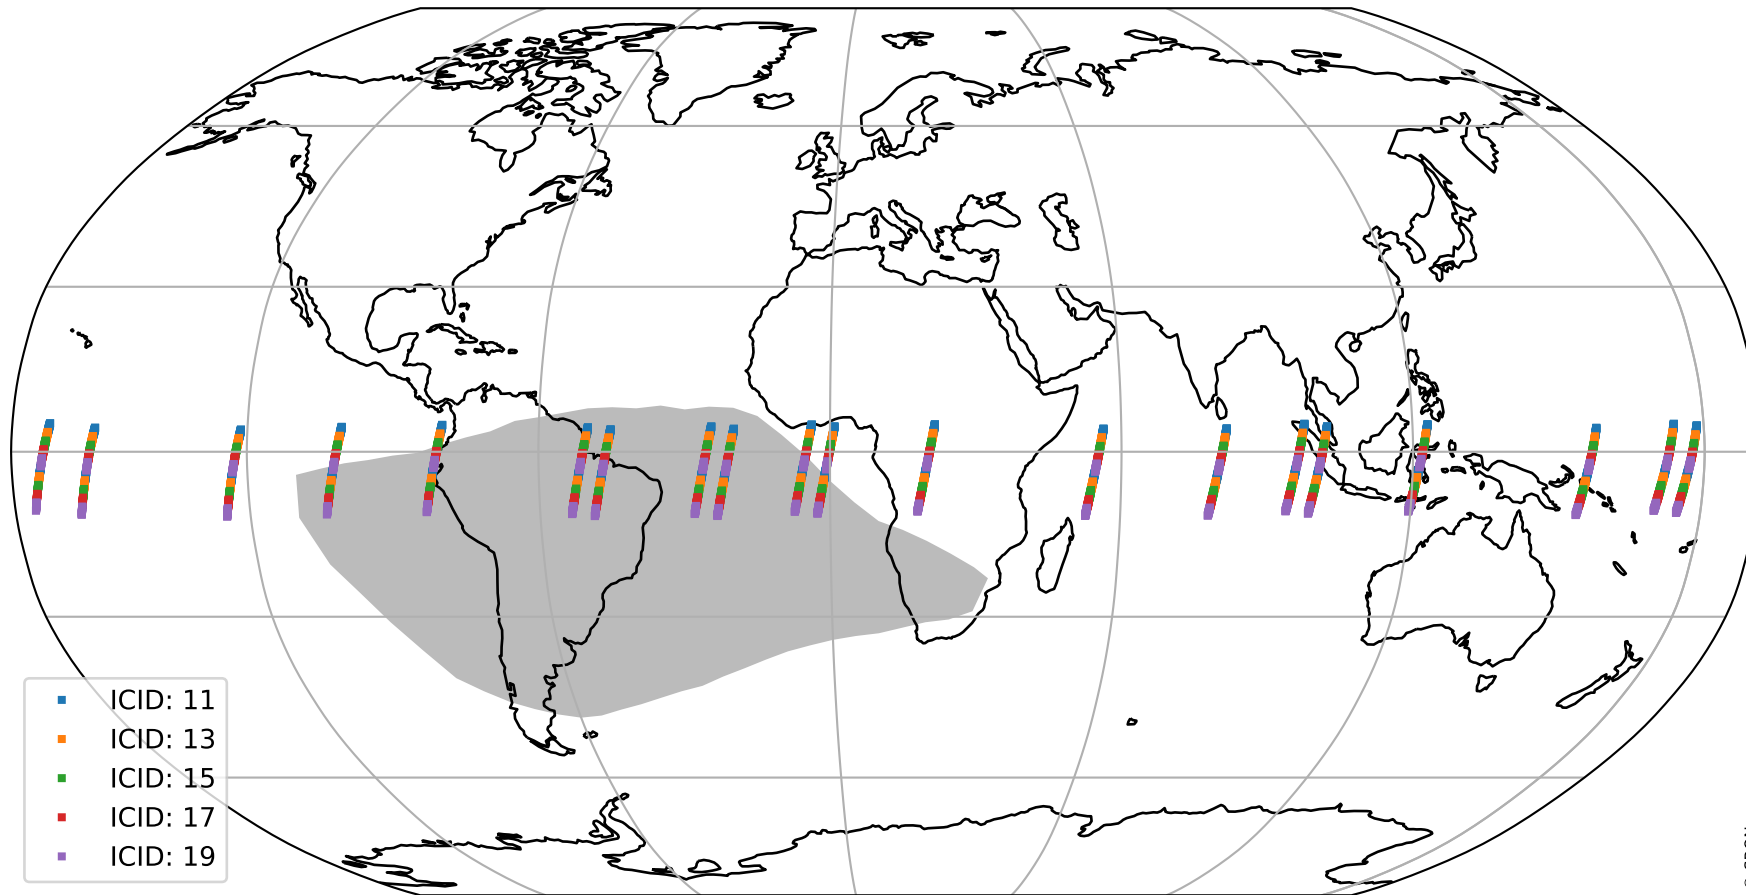

# Tropomi SWIR offset (beta nominal)

orbits : 20 in [18172, 18217]  
coverage : 2021-04-16 / 2021-04-19  
median : 30.365  $\mu\text{V}$   
spread : 15.059  $\mu\text{V}$   
created : 2023-08-22T11:10:33

# Tropomi SWIR offset (beta nominal)

orbits : 20 in [18172, 18217]  
coverage : 2021-04-16 / 2021-04-19  
median : -0.067767 mV  
spread : 0.39258 mV  
created : 2023-08-22T11:10:33

value compared with SWIR offset CKD

# Tropomi SWIR offset (beta nominal) ground-tracks of Sentinel-5P

orbits : 20 in [18172, 18217]  
coverage : 2021-04-16 / 2021-04-19  
created : 2023-08-22T11:10:33

# Tropomi SWIR offset (beta nominal)

orbits : [1867, 18217]  
coverage : 2018-02-20 / 2021-04-19  
created : 2023-08-22T11:10:34