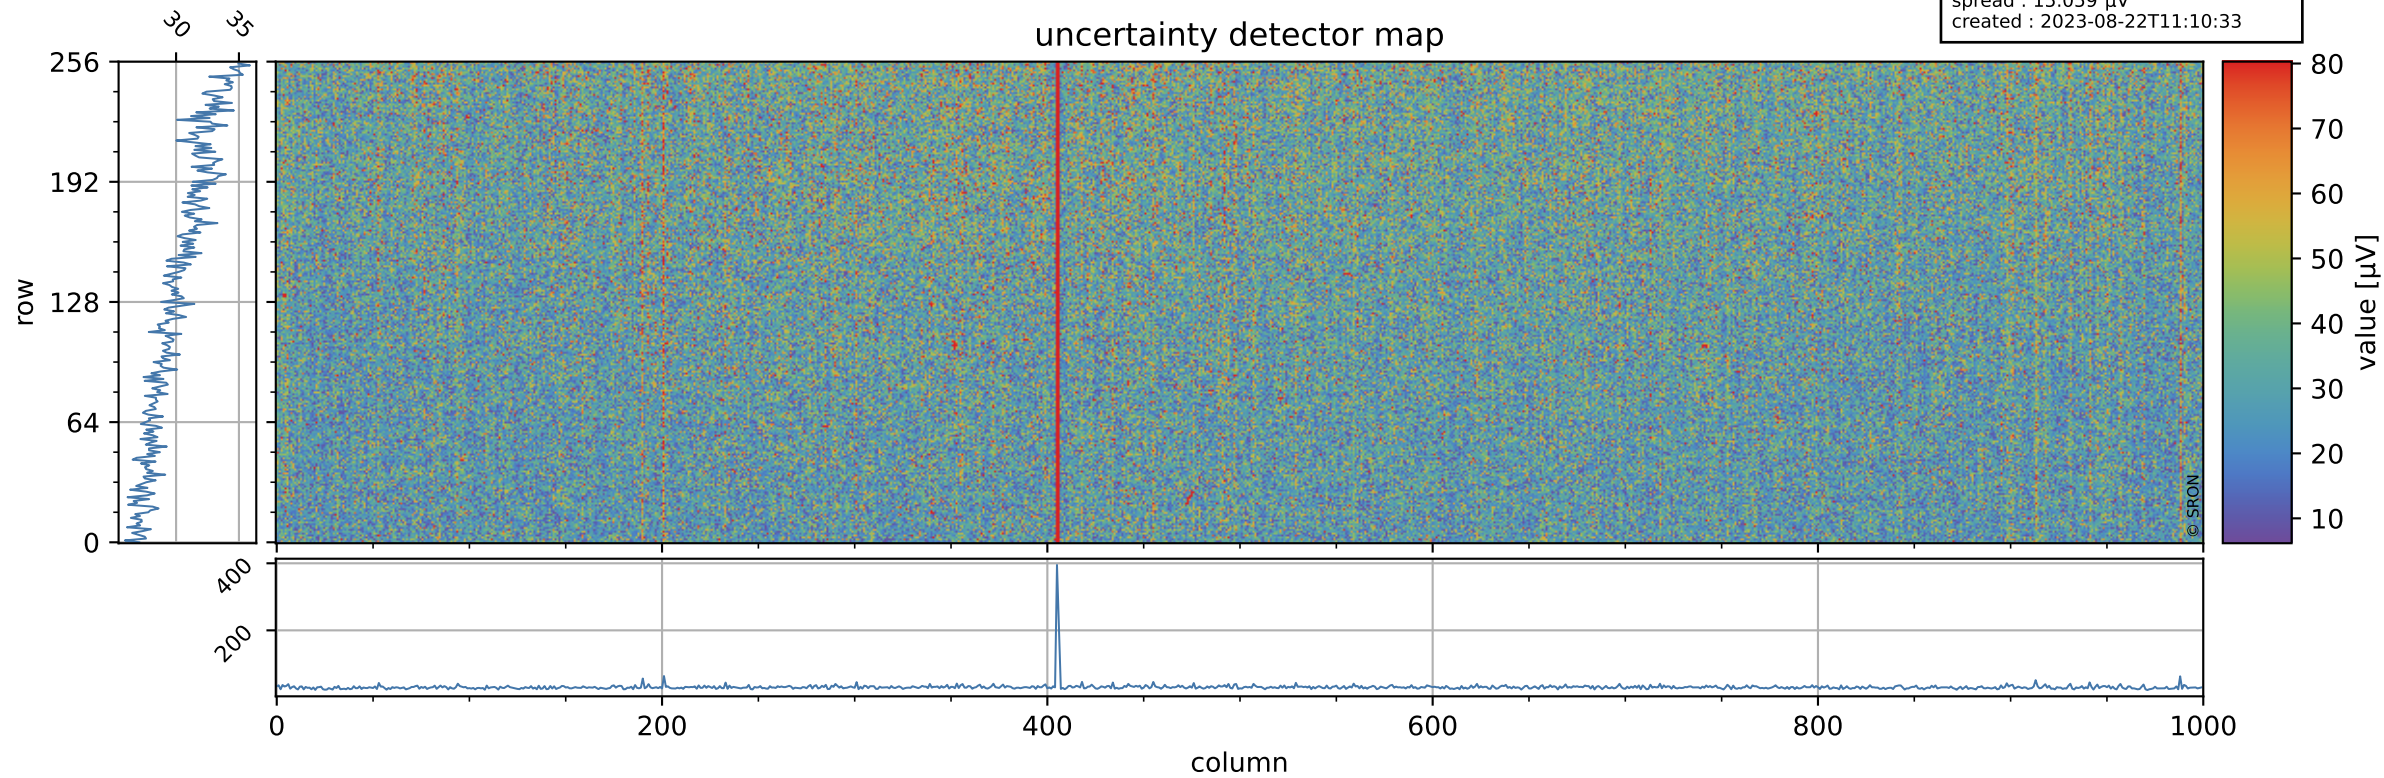

# Tropomi SWIR offset (beta nominal)

orbits : 20 in [18172, 18217]  
coverage : 2021-04-16 / 2021-04-19  
median : 0.52594 V  
spread : 0.035919 V  
created : 2023-08-22T11:10:32

## value detector map

# Tropomi SWIR offset (beta nominal)

orbits : 20 in [18172, 18217]  
coverage : 2021-04-16 / 2021-04-19  
median : 30.365  $\mu\text{V}$   
spread : 15.059  $\mu\text{V}$   
created : 2023-08-22T11:10:33

# Tropomi SWIR offset (beta nominal) ground-tracks of Sentinel-5P

orbits : 20 in [18172, 18217]  
coverage : 2021-04-16 / 2021-04-19  
created : 2023-08-22T11:10:33