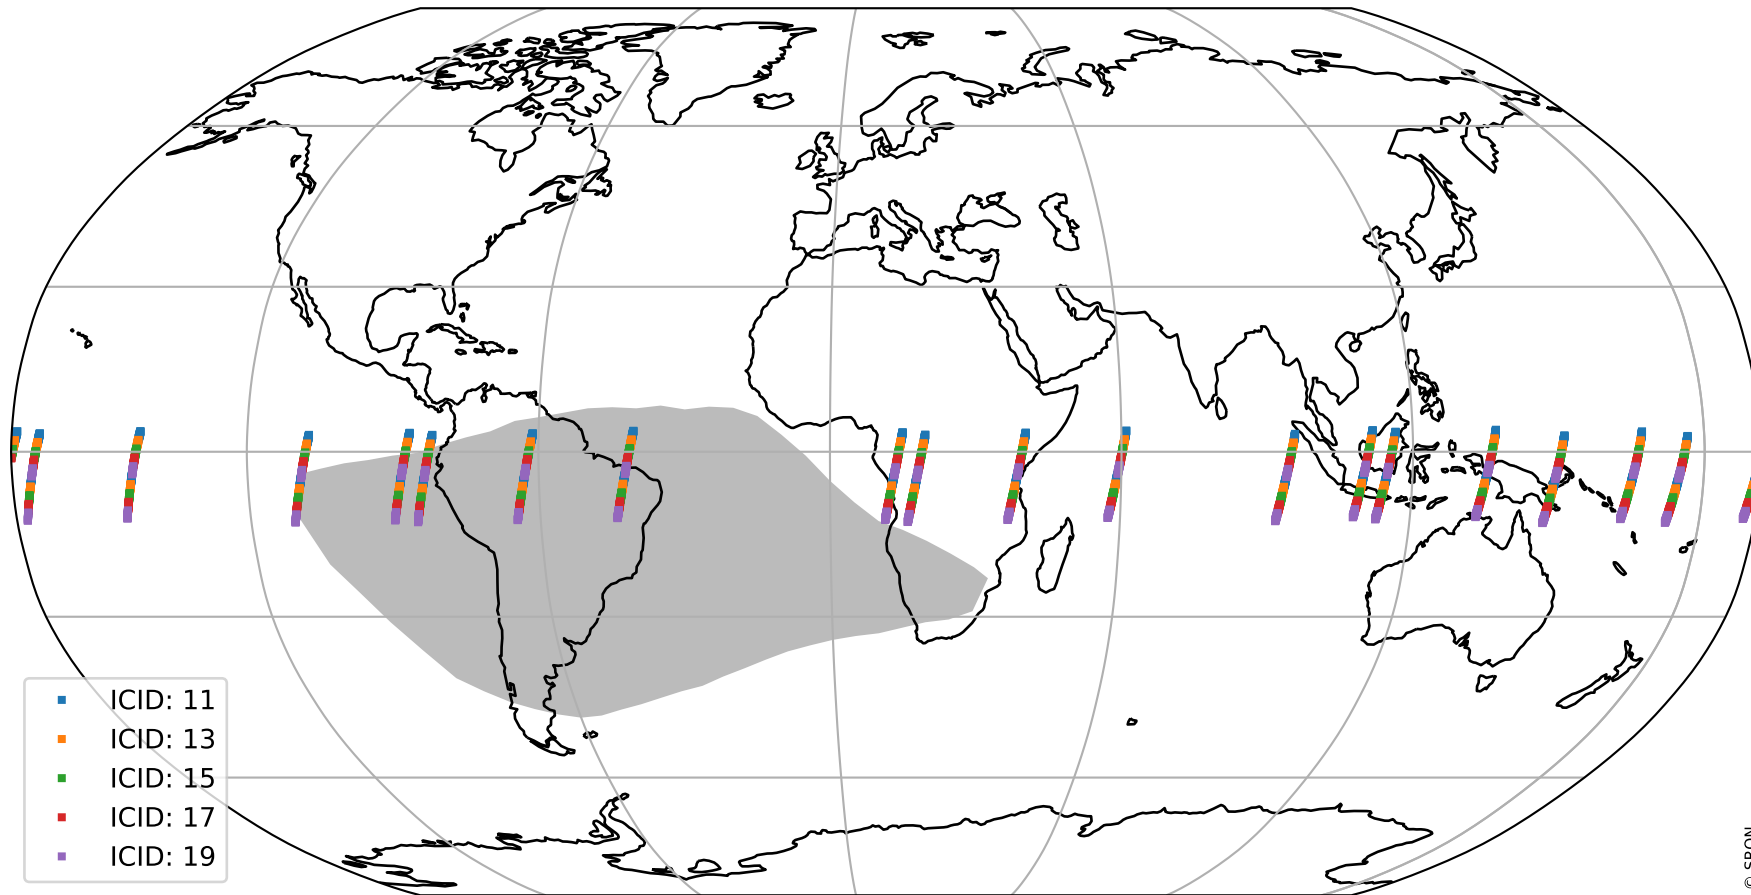

Tropomi SWIR offset (beta nominal)

orbits : 19 in [18217, 18262]
coverage : 2021-04-19 / 2021-04-22
median : 0.52595 V
spread : 0.03592 V
created : 2023-08-22T11:10:34

value detector map

Tropomi SWIR offset (beta nominal)

orbits : 19 in [18217, 18262]
coverage : 2021-04-19 / 2021-04-22
median : 30.474 μV
spread : 15.051 μV
created : 2023-08-22T11:10:35

Tropomi SWIR offset (beta nominal)

orbits : 19 in [18217, 18262]
coverage : 2021-04-19 / 2021-04-22
median : -0.065536 mV
spread : 0.40024 mV
created : 2023-08-22T11:10:35

value compared with SWIR offset CKD

Tropomi SWIR offset (beta nominal) ground-tracks of Sentinel-5P

orbits : 19 in [18217, 18262]
coverage : 2021-04-19 / 2021-04-22
created : 2023-08-22T11:10:35

Tropomi SWIR offset (beta nominal)

orbits : [1867, 18262]
coverage : 2018-02-20 / 2021-04-22
created : 2023-08-22T11:10:36

trend of detector median & temperatures