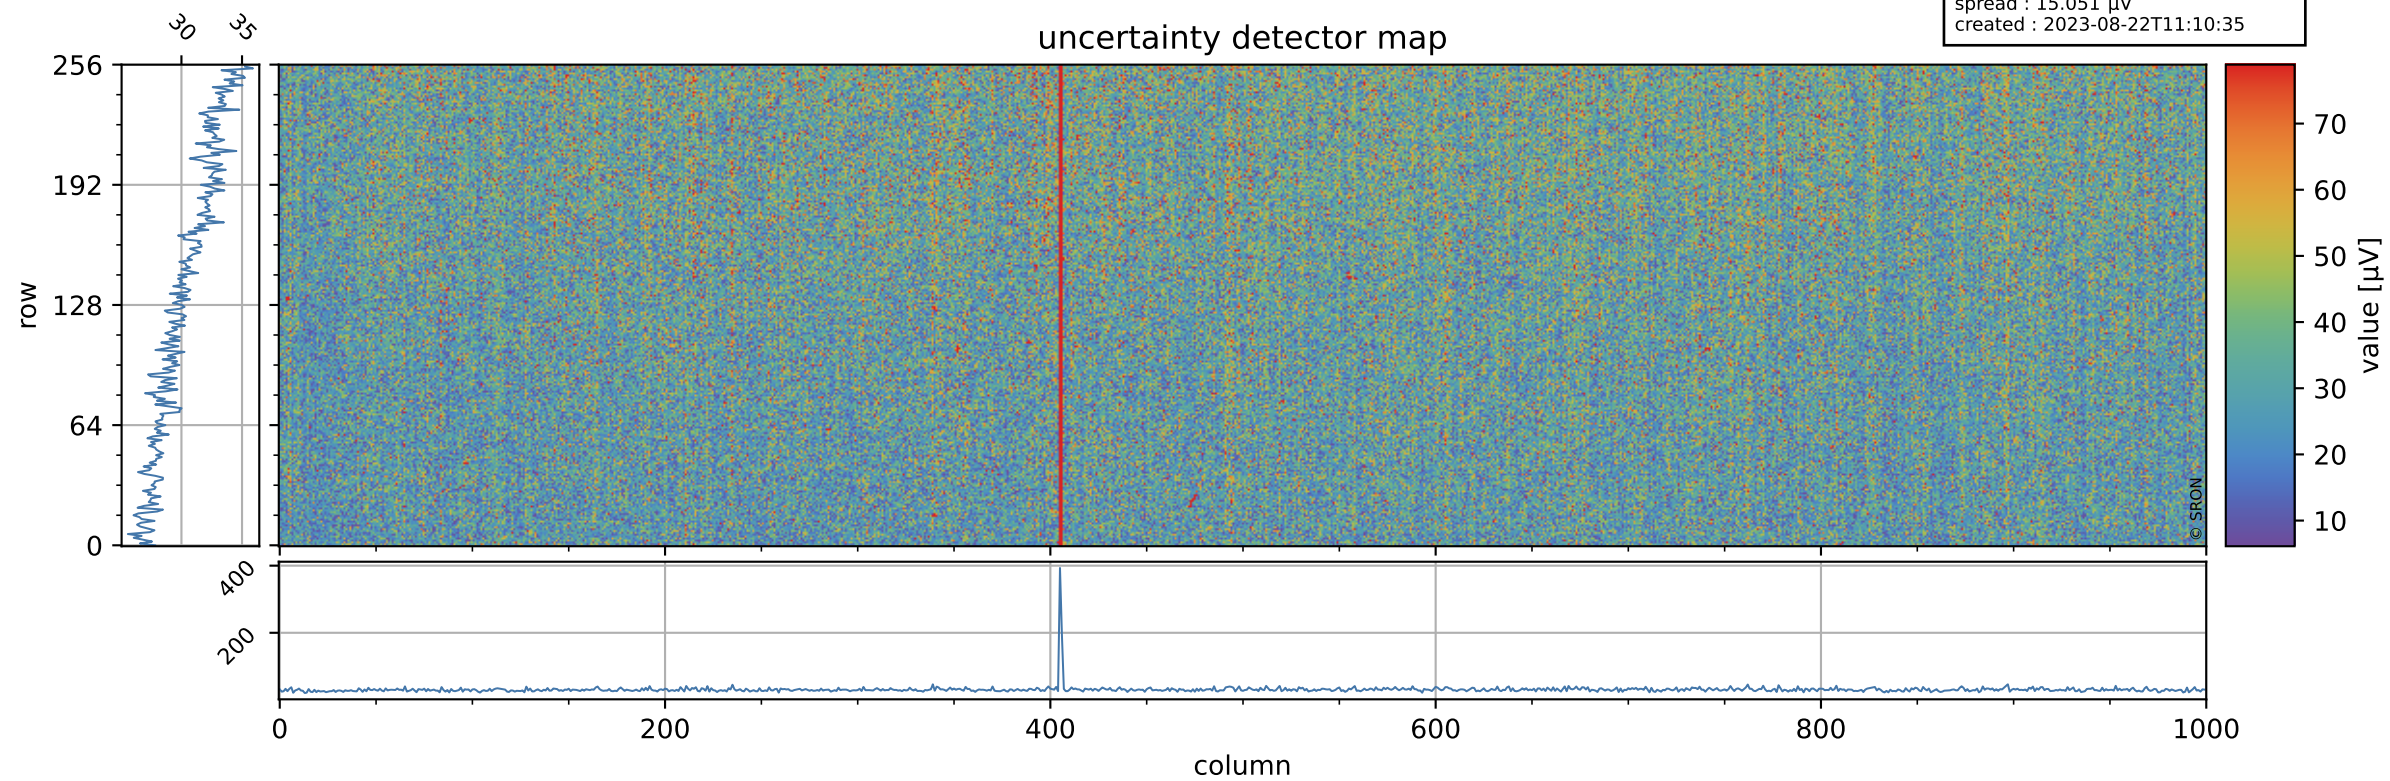

Tropomi SWIR offset (beta nominal)

orbits : 19 in [18217, 18262]
coverage : 2021-04-19 / 2021-04-22
median : 0.52595 V
spread : 0.03592 V
created : 2023-08-22T11:10:34

value detector map

Tropomi SWIR offset (beta nominal)

orbits : 19 in [18217, 18262]
coverage : 2021-04-19 / 2021-04-22
median : 30.474 μV
spread : 15.051 μV
created : 2023-08-22T11:10:35

Tropomi SWIR offset (beta nominal)

orbits : 19 in [18217, 18262]
coverage : 2021-04-19 / 2021-04-22
median : -0.065536 mV
spread : 0.40024 mV
created : 2023-08-22T11:10:35

value compared with SWIR offset CKD

Tropomi SWIR offset (beta nominal) ground-tracks of Sentinel-5P

orbits : 19 in [18217, 18262]
coverage : 2021-04-19 / 2021-04-22
created : 2023-08-22T11:10:35

Tropomi SWIR offset (beta nominal)

orbits : [1867, 18262]
coverage : 2018-02-20 / 2021-04-22
created : 2023-08-22T11:10:36

trend of detector median & temperatures