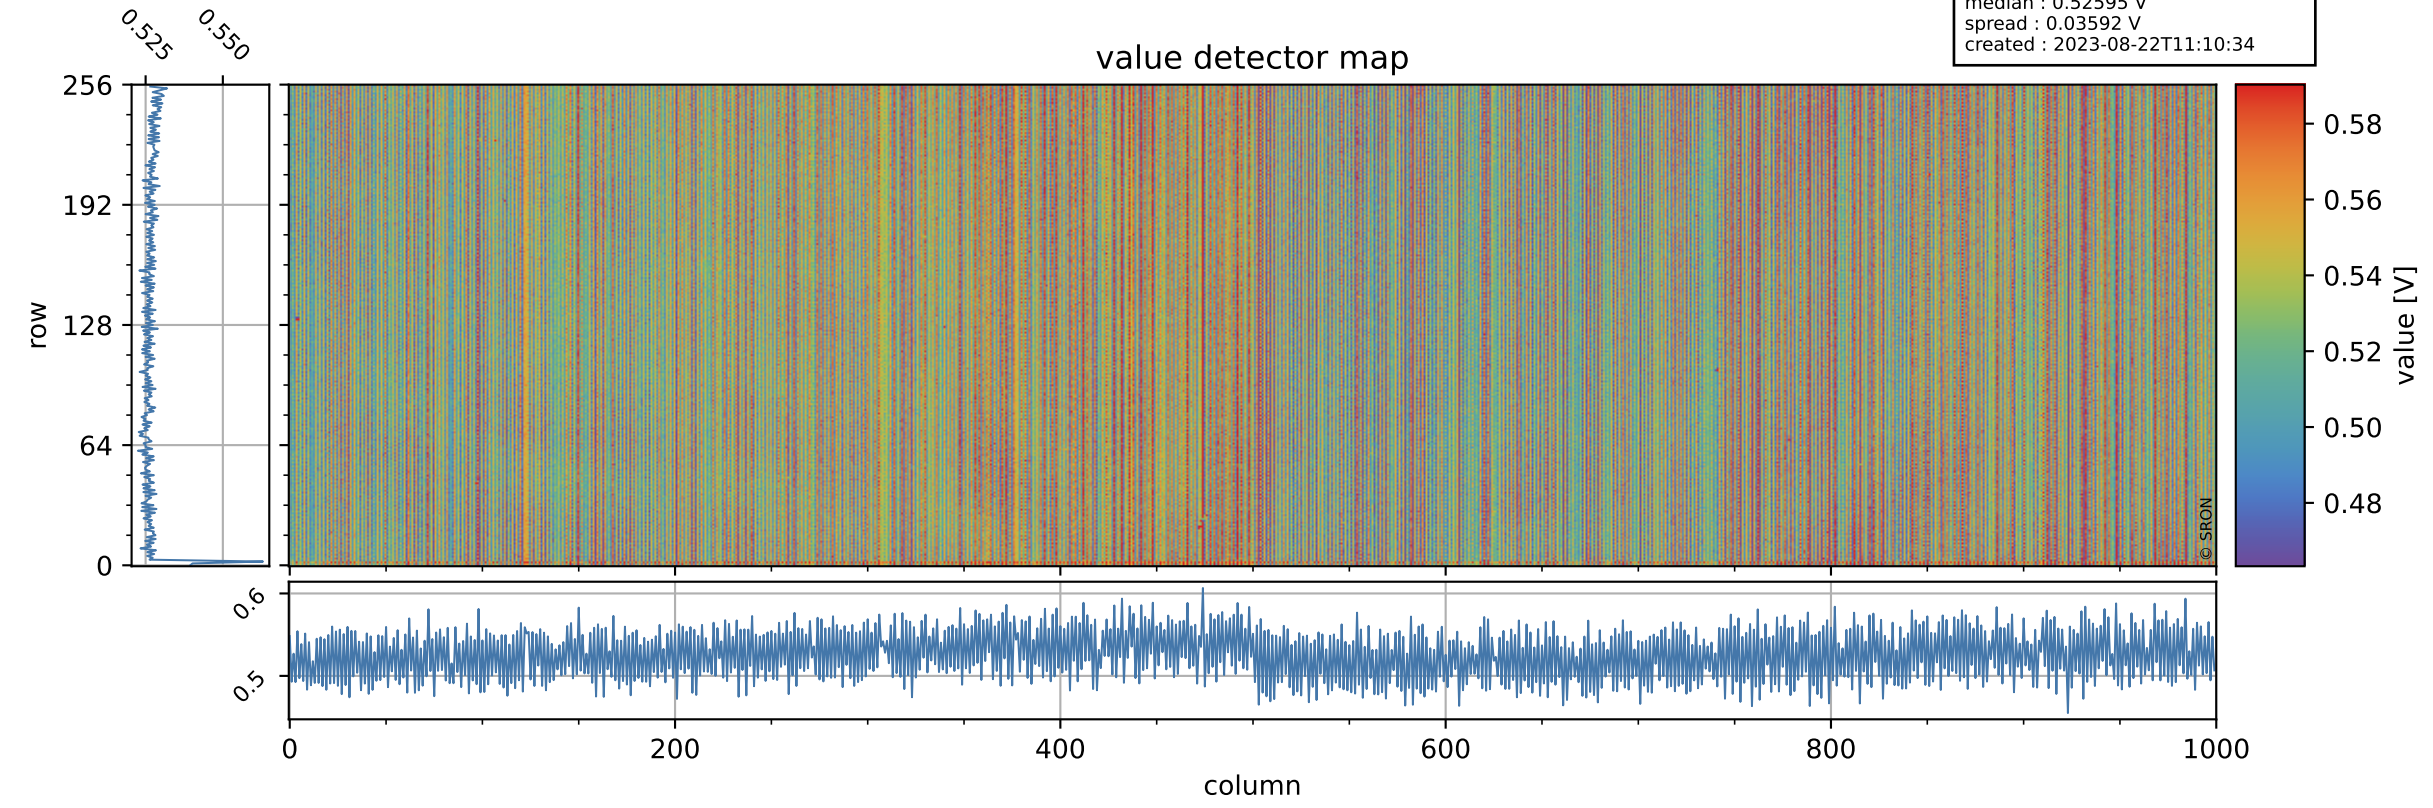

Tropomi SWIR offset (beta nominal)

orbits : 19 in [18217, 18262]
coverage : 2021-04-19 / 2021-04-22
median : 0.52595 V
spread : 0.03592 V
created : 2023-08-22T11:10:34

value detector map

Tropomi SWIR offset (beta nominal)

orbits : 19 in [18217, 18262]
coverage : 2021-04-19 / 2021-04-22
median : 30.474 μV
spread : 15.051 μV
created : 2023-08-22T11:10:35

Tropomi SWIR offset (beta nominal)

orbits : 19 in [18217, 18262]
coverage : 2021-04-19 / 2021-04-22
median : -0.065536 mV
spread : 0.40024 mV
created : 2023-08-22T11:10:35

value compared with SWIR offset CKD

Tropomi SWIR offset (beta nominal) ground-tracks of Sentinel-5P

orbits : 19 in [18217, 18262]
coverage : 2021-04-19 / 2021-04-22
created : 2023-08-22T11:10:35

Tropomi SWIR offset (beta nominal)

orbits : [1867, 18262]
coverage : 2018-02-20 / 2021-04-22
created : 2023-08-22T11:10:36

trend of detector median & temperatures