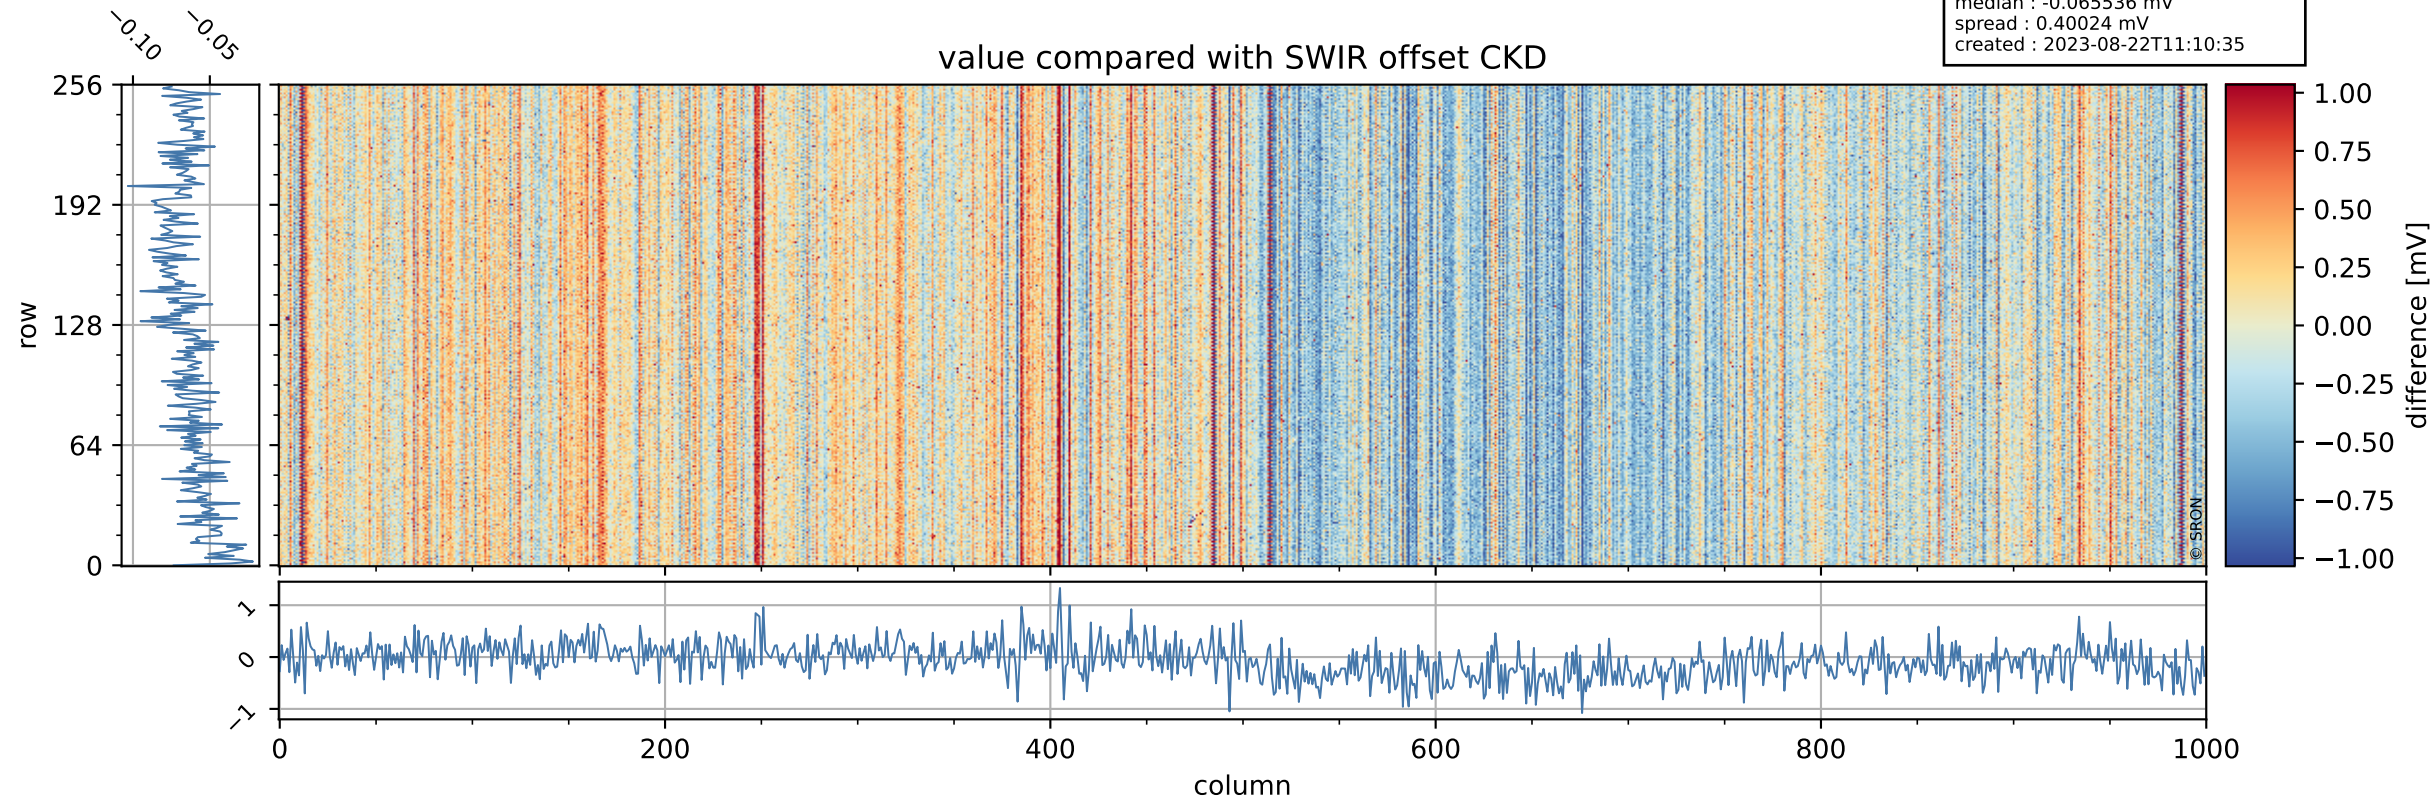

Tropomi SWIR offset (beta nominal)

orbits : 19 in [18217, 18262]
coverage : 2021-04-19 / 2021-04-22
median : 0.52595 V
spread : 0.03592 V
created : 2023-08-22T11:10:34

value detector map

Tropomi SWIR offset (beta nominal)

orbits : 19 in [18217, 18262]
coverage : 2021-04-19 / 2021-04-22
median : 30.474 μV
spread : 15.051 μV
created : 2023-08-22T11:10:35

Tropomi SWIR offset (beta nominal)

orbits : 19 in [18217, 18262]
coverage : 2021-04-19 / 2021-04-22
median : -0.065536 mV
spread : 0.40024 mV
created : 2023-08-22T11:10:35

value compared with SWIR offset CKD

Tropomi SWIR offset (beta nominal) ground-tracks of Sentinel-5P

orbits : 19 in [18217, 18262]
coverage : 2021-04-19 / 2021-04-22
created : 2023-08-22T11:10:35

Tropomi SWIR offset (beta nominal)

orbits : [1867, 18262]
coverage : 2018-02-20 / 2021-04-22
created : 2023-08-22T11:10:36

trend of detector median & temperatures