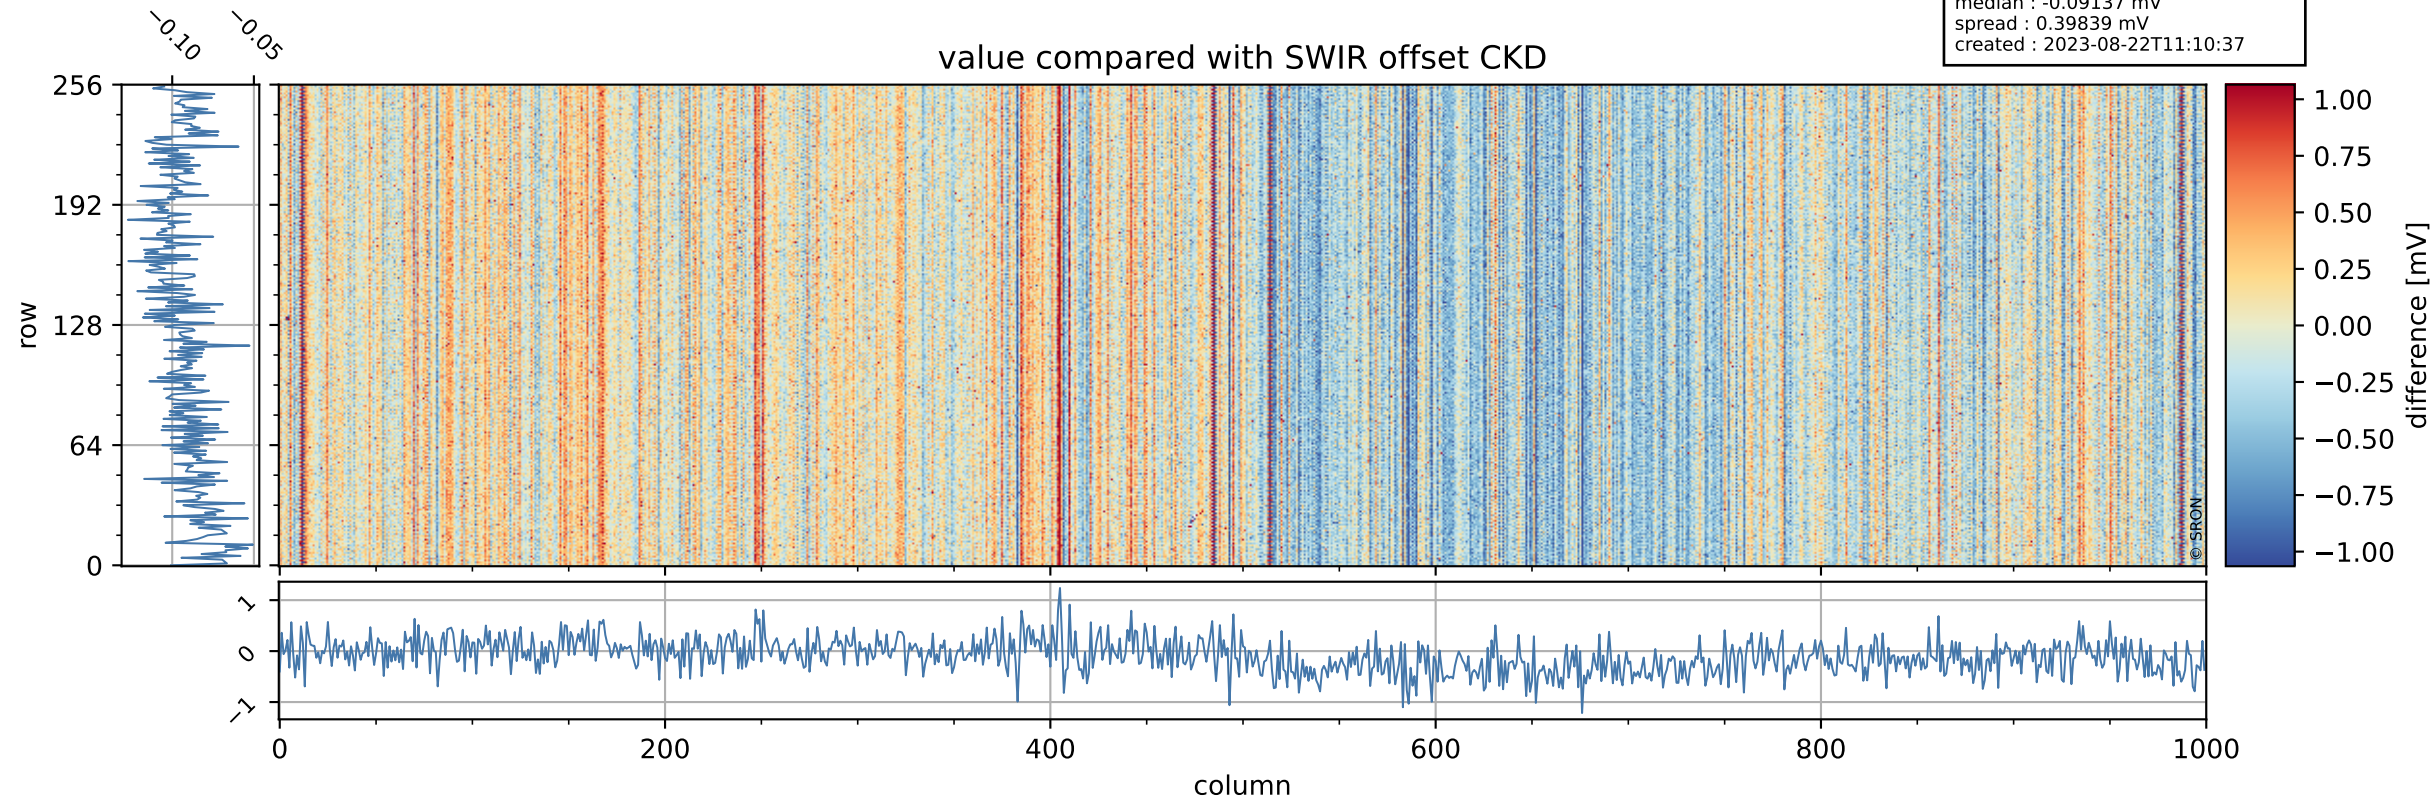

Tropomi SWIR offset (beta nominal)

orbits : 20 in [18262, 18307]
coverage : 2021-04-22 / 2021-04-25
median : 0.52592 V
spread : 0.035919 V
created : 2023-08-22T11:10:37

value detector map

Tropomi SWIR offset (beta nominal)

orbits : 20 in [18262, 18307]
coverage : 2021-04-22 / 2021-04-25
median : 29.825 μV
spread : 15.001 μV
created : 2023-08-22T11:10:37

Tropomi SWIR offset (beta nominal)

orbits : 20 in [18262, 18307]
coverage : 2021-04-22 / 2021-04-25
median : -0.09137 mV
spread : 0.39839 mV
created : 2023-08-22T11:10:37

value compared with SWIR offset CKD

Tropomi SWIR offset (beta nominal) ground-tracks of Sentinel-5P

orbits : 20 in [18262, 18307]
coverage : 2021-04-22 / 2021-04-25
created : 2023-08-22T11:10:37

Tropomi SWIR offset (beta nominal)

orbits : [1867, 18307]
coverage : 2018-02-20 / 2021-04-25
created : 2023-08-22T11:10:38

trend of detector median & temperatures