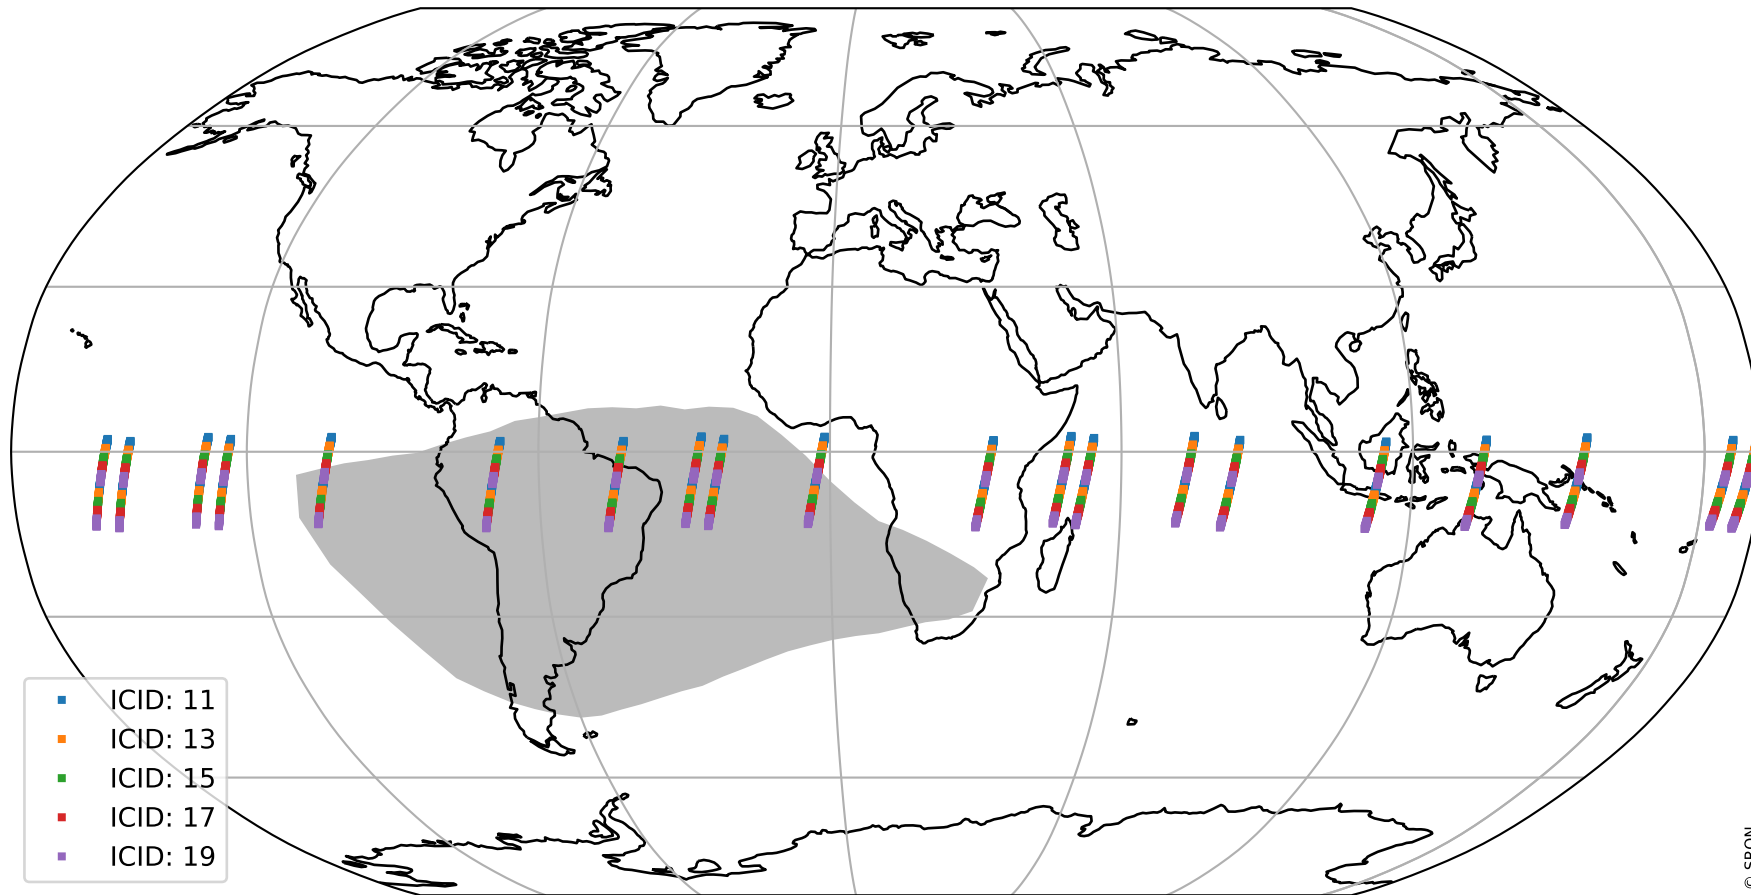

Tropomi SWIR offset (beta nominal)

orbits : 20 in [18262, 18307]
coverage : 2021-04-22 / 2021-04-25
median : 0.52592 V
spread : 0.035919 V
created : 2023-08-22T11:10:37

value detector map

Tropomi SWIR offset (beta nominal)

orbits : 20 in [18262, 18307]
coverage : 2021-04-22 / 2021-04-25
median : 29.825 μV
spread : 15.001 μV
created : 2023-08-22T11:10:37

Tropomi SWIR offset (beta nominal)

orbits : 20 in [18262, 18307]
coverage : 2021-04-22 / 2021-04-25
median : -0.09137 mV
spread : 0.39839 mV
created : 2023-08-22T11:10:37

value compared with SWIR offset CKD

Tropomi SWIR offset (beta nominal) ground-tracks of Sentinel-5P

orbits : 20 in [18262, 18307]
coverage : 2021-04-22 / 2021-04-25
created : 2023-08-22T11:10:37

Tropomi SWIR offset (beta nominal)

orbits : [1867, 18307]
coverage : 2018-02-20 / 2021-04-25
created : 2023-08-22T11:10:38

trend of detector median & temperatures