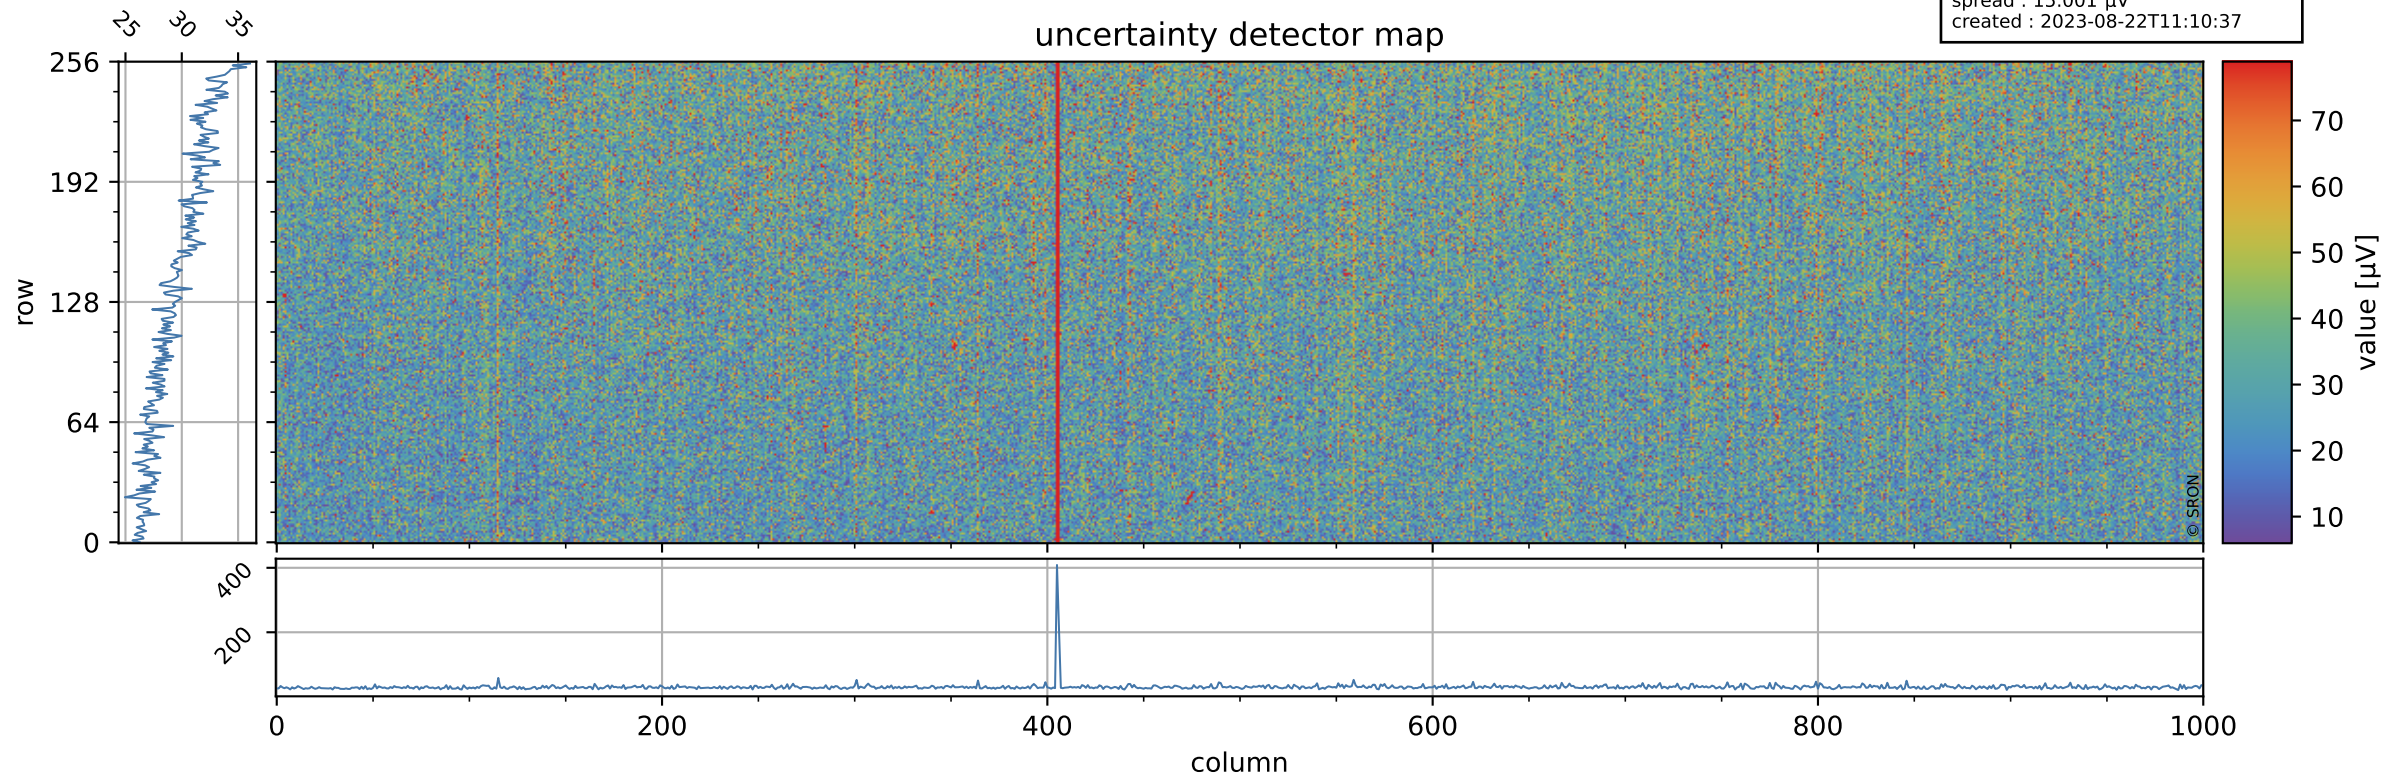

Tropomi SWIR offset (beta nominal)

orbits : 20 in [18262, 18307]
coverage : 2021-04-22 / 2021-04-25
median : 0.52592 V
spread : 0.035919 V
created : 2023-08-22T11:10:37

value detector map

Tropomi SWIR offset (beta nominal)

orbits : 20 in [18262, 18307]
coverage : 2021-04-22 / 2021-04-25
median : 29.825 μV
spread : 15.001 μV
created : 2023-08-22T11:10:37

Tropomi SWIR offset (beta nominal)

orbits : 20 in [18262, 18307]
coverage : 2021-04-22 / 2021-04-25
median : -0.09137 mV
spread : 0.39839 mV
created : 2023-08-22T11:10:37

value compared with SWIR offset CKD

Tropomi SWIR offset (beta nominal) ground-tracks of Sentinel-5P

orbits : 20 in [18262, 18307]
coverage : 2021-04-22 / 2021-04-25
created : 2023-08-22T11:10:37

Tropomi SWIR offset (beta nominal)

orbits : [1867, 18307]
coverage : 2018-02-20 / 2021-04-25
created : 2023-08-22T11:10:38

trend of detector median & temperatures