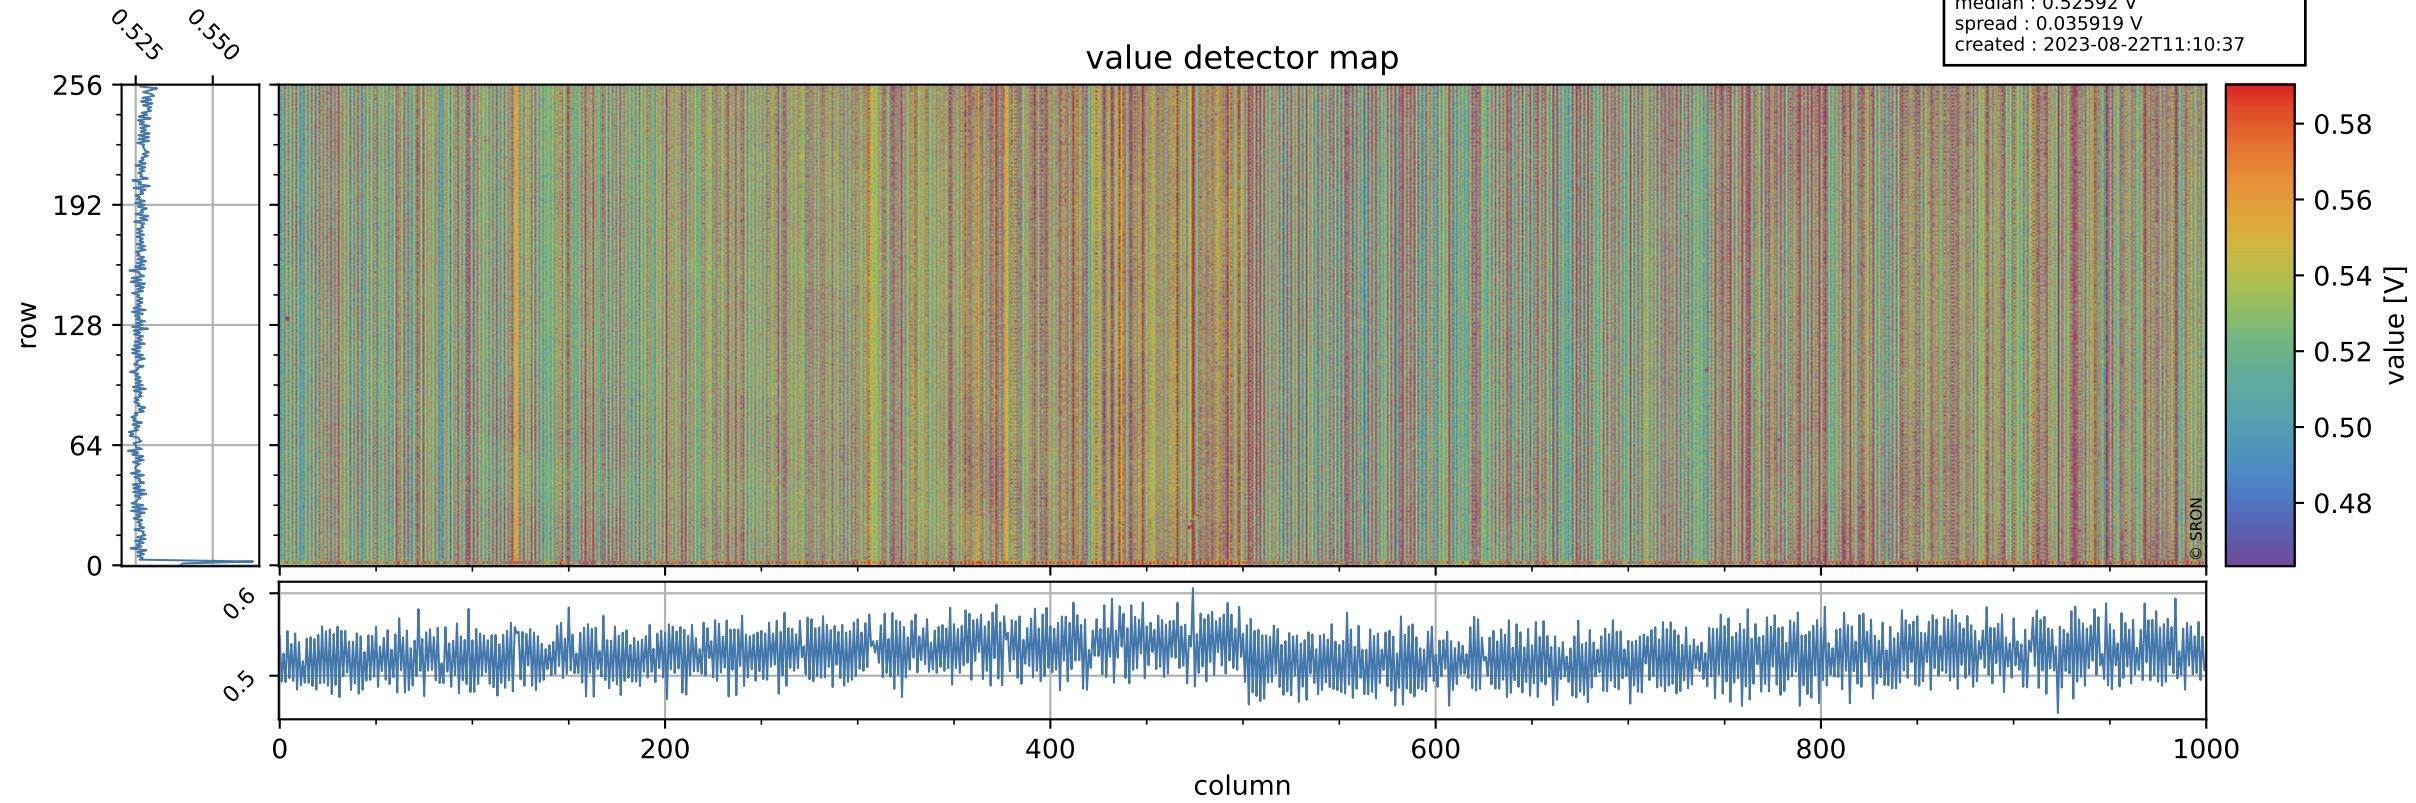

Tropomi SWIR offset (beta nominal)

orbits : 20 in [18262, 18307]
coverage : 2021-04-22 / 2021-04-25
median : 0.52592 V
spread : 0.035919 V
created : 2023-08-22T11:10:37

value detector map

Tropomi SWIR offset (beta nominal)

orbits : 20 in [18262, 18307]
coverage : 2021-04-22 / 2021-04-25
median : 29.825 μV
spread : 15.001 μV
created : 2023-08-22T11:10:37

Tropomi SWIR offset (beta nominal)

orbits : 20 in [18262, 18307]
coverage : 2021-04-22 / 2021-04-25
median : -0.09137 mV
spread : 0.39839 mV
created : 2023-08-22T11:10:37

value compared with SWIR offset CKD

Tropomi SWIR offset (beta nominal) ground-tracks of Sentinel-5P

orbits : 20 in [18262, 18307]
coverage : 2021-04-22 / 2021-04-25
created : 2023-08-22T11:10:37

Tropomi SWIR offset (beta nominal)

orbits : [1867, 18307]
coverage : 2018-02-20 / 2021-04-25
created : 2023-08-22T11:10:38

trend of detector median & temperatures