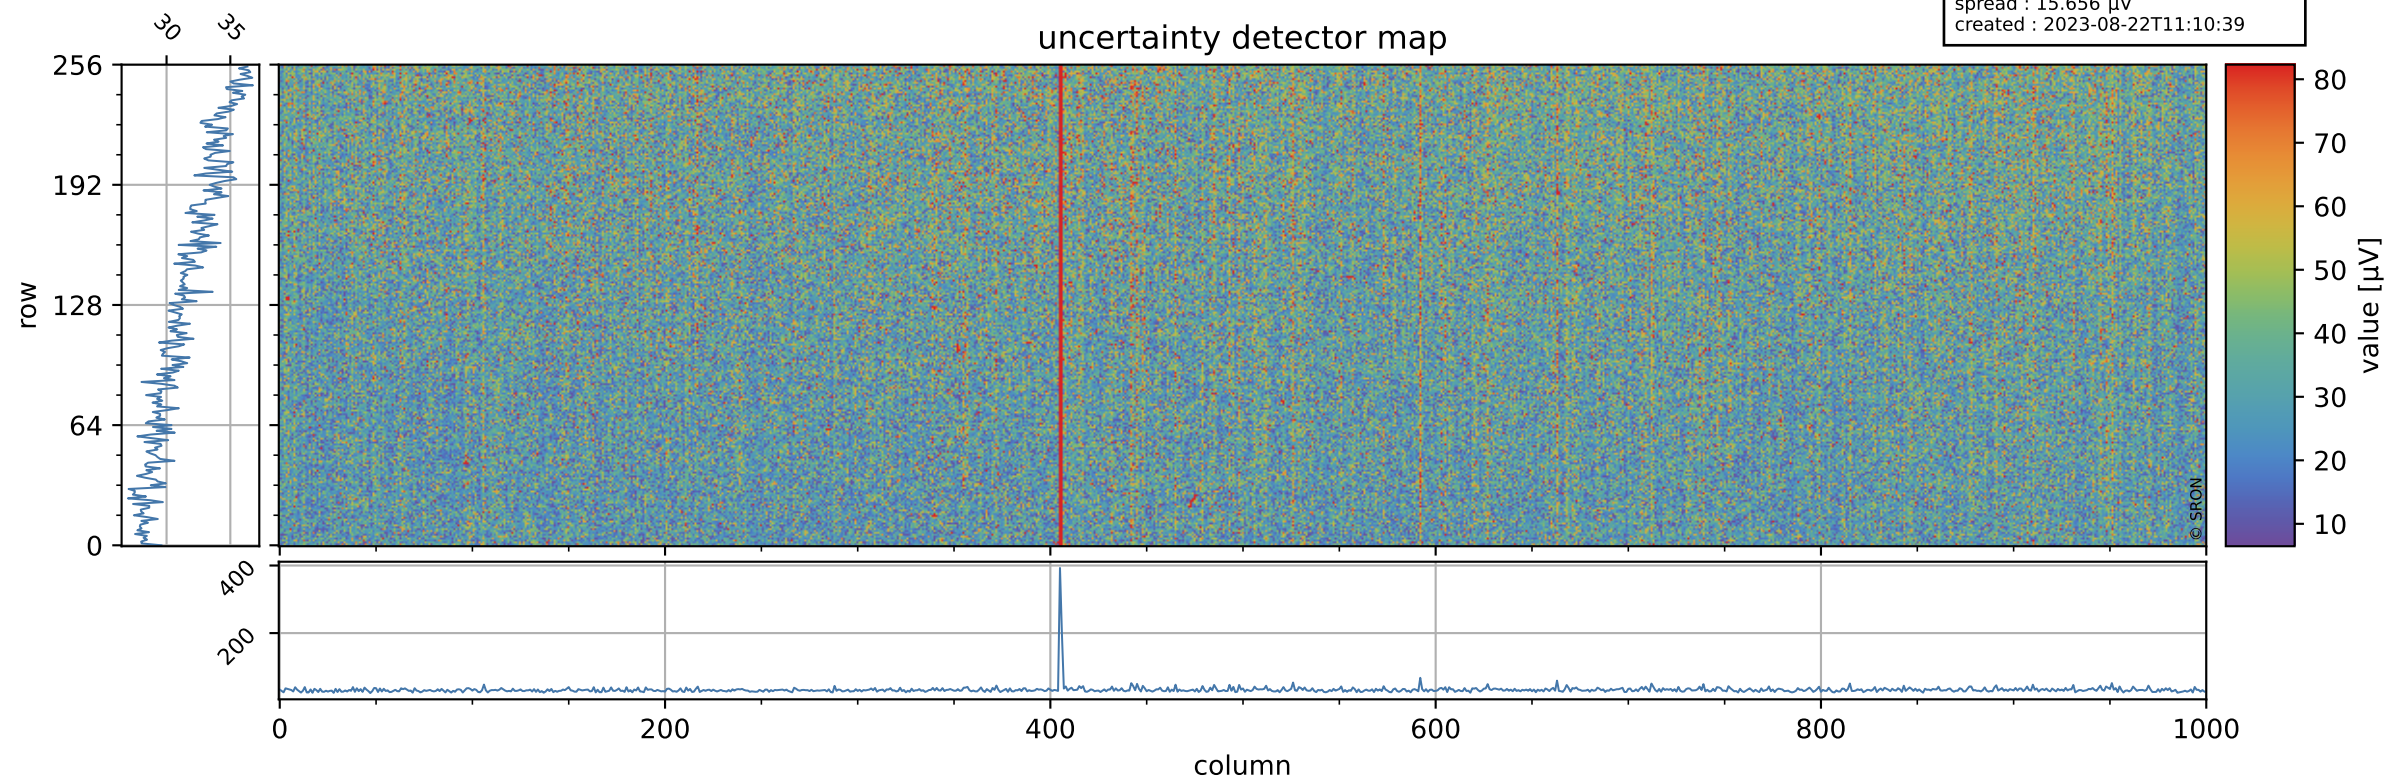

# Tropomi SWIR offset (beta nominal)

orbits : 18 in [18307, 18352]  
coverage : 2021-04-25 / 2021-04-28  
median : 0.52595 V  
spread : 0.035921 V  
created : 2023-08-22T11:10:39

## value detector map

# Tropomi SWIR offset (beta nominal)

orbits : 18 in [18307, 18352]  
coverage : 2021-04-25 / 2021-04-28  
median : 31.803  $\mu\text{V}$   
spread : 15.656  $\mu\text{V}$   
created : 2023-08-22T11:10:39

# Tropomi SWIR offset (beta nominal) ground-tracks of Sentinel-5P

orbits : 18 in [18307, 18352]  
coverage : 2021-04-25 / 2021-04-28  
created : 2023-08-22T11:10:40