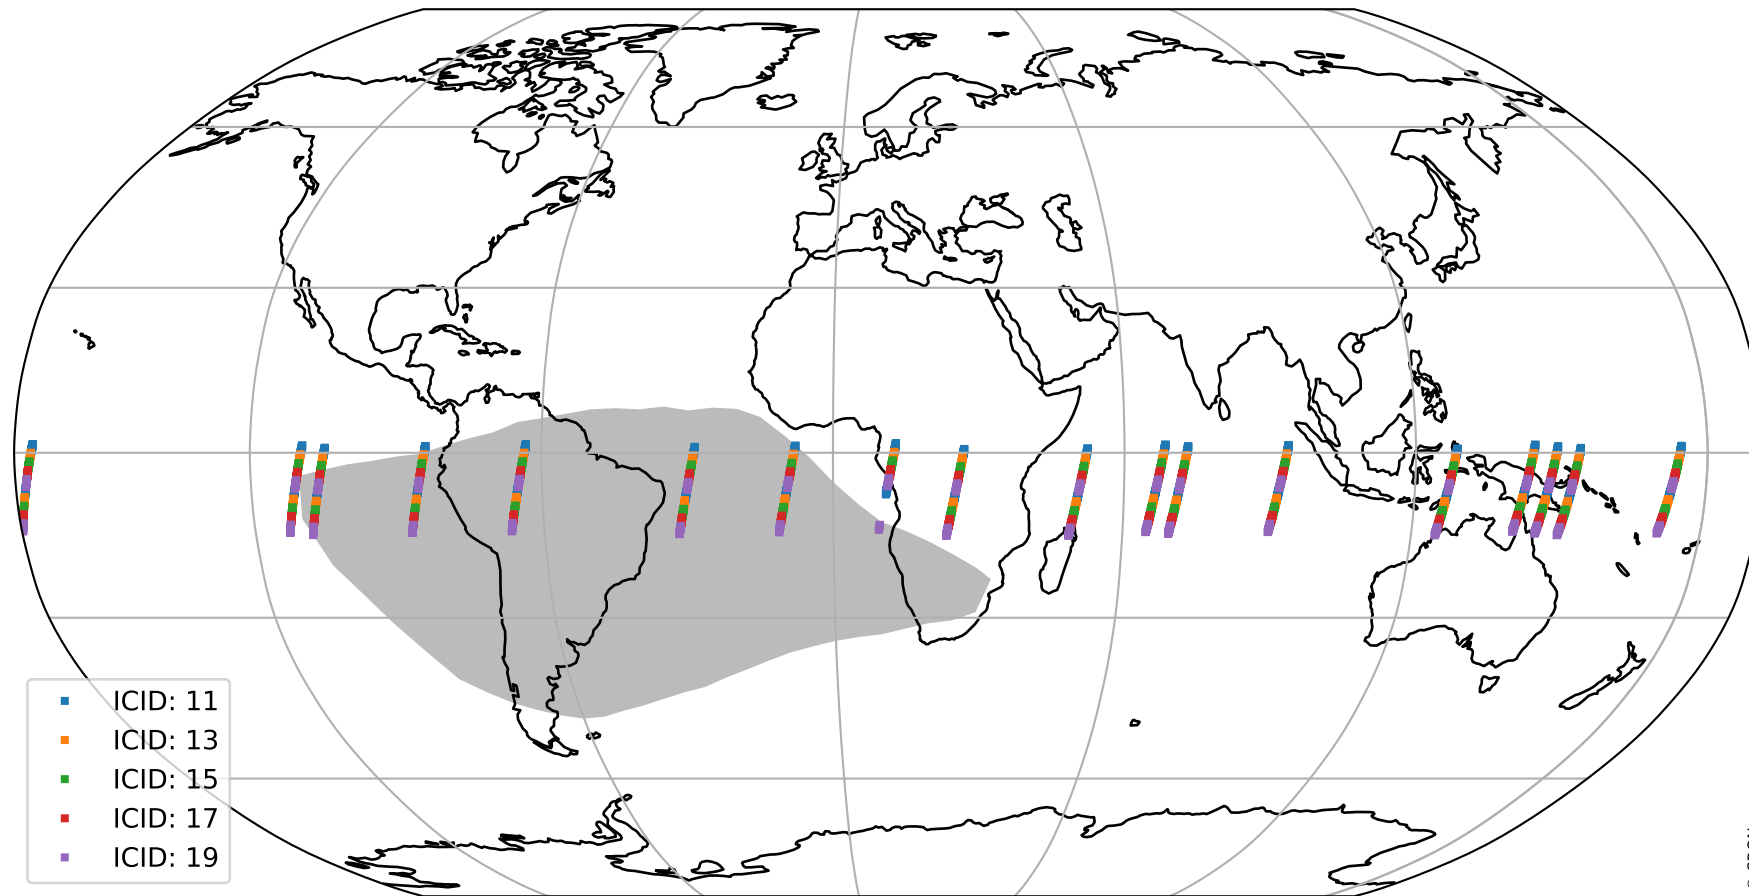

# Tropomi SWIR offset (beta nominal)

orbits : 18 in [18307, 18352]  
coverage : 2021-04-25 / 2021-04-28  
median : 31.803  $\mu\text{V}$   
spread : 15.656  $\mu\text{V}$   
created : 2023-08-22T11:10:39

# Tropomi SWIR offset (beta nominal)

orbits : 18 in [18307, 18352]  
coverage : 2021-04-25 / 2021-04-28  
median : -0.067463 mV  
spread : 0.39786 mV  
created : 2023-08-22T11:10:39

value compared with SWIR offset CKD

# Tropomi SWIR offset (beta nominal) ground-tracks of Sentinel-5P

orbits : 18 in [18307, 18352]  
coverage : 2021-04-25 / 2021-04-28  
created : 2023-08-22T11:10:40

# Tropomi SWIR offset (beta nominal)

orbits : [1867, 18352]  
coverage : 2018-02-20 / 2021-04-28  
created : 2023-08-22T11:10:40