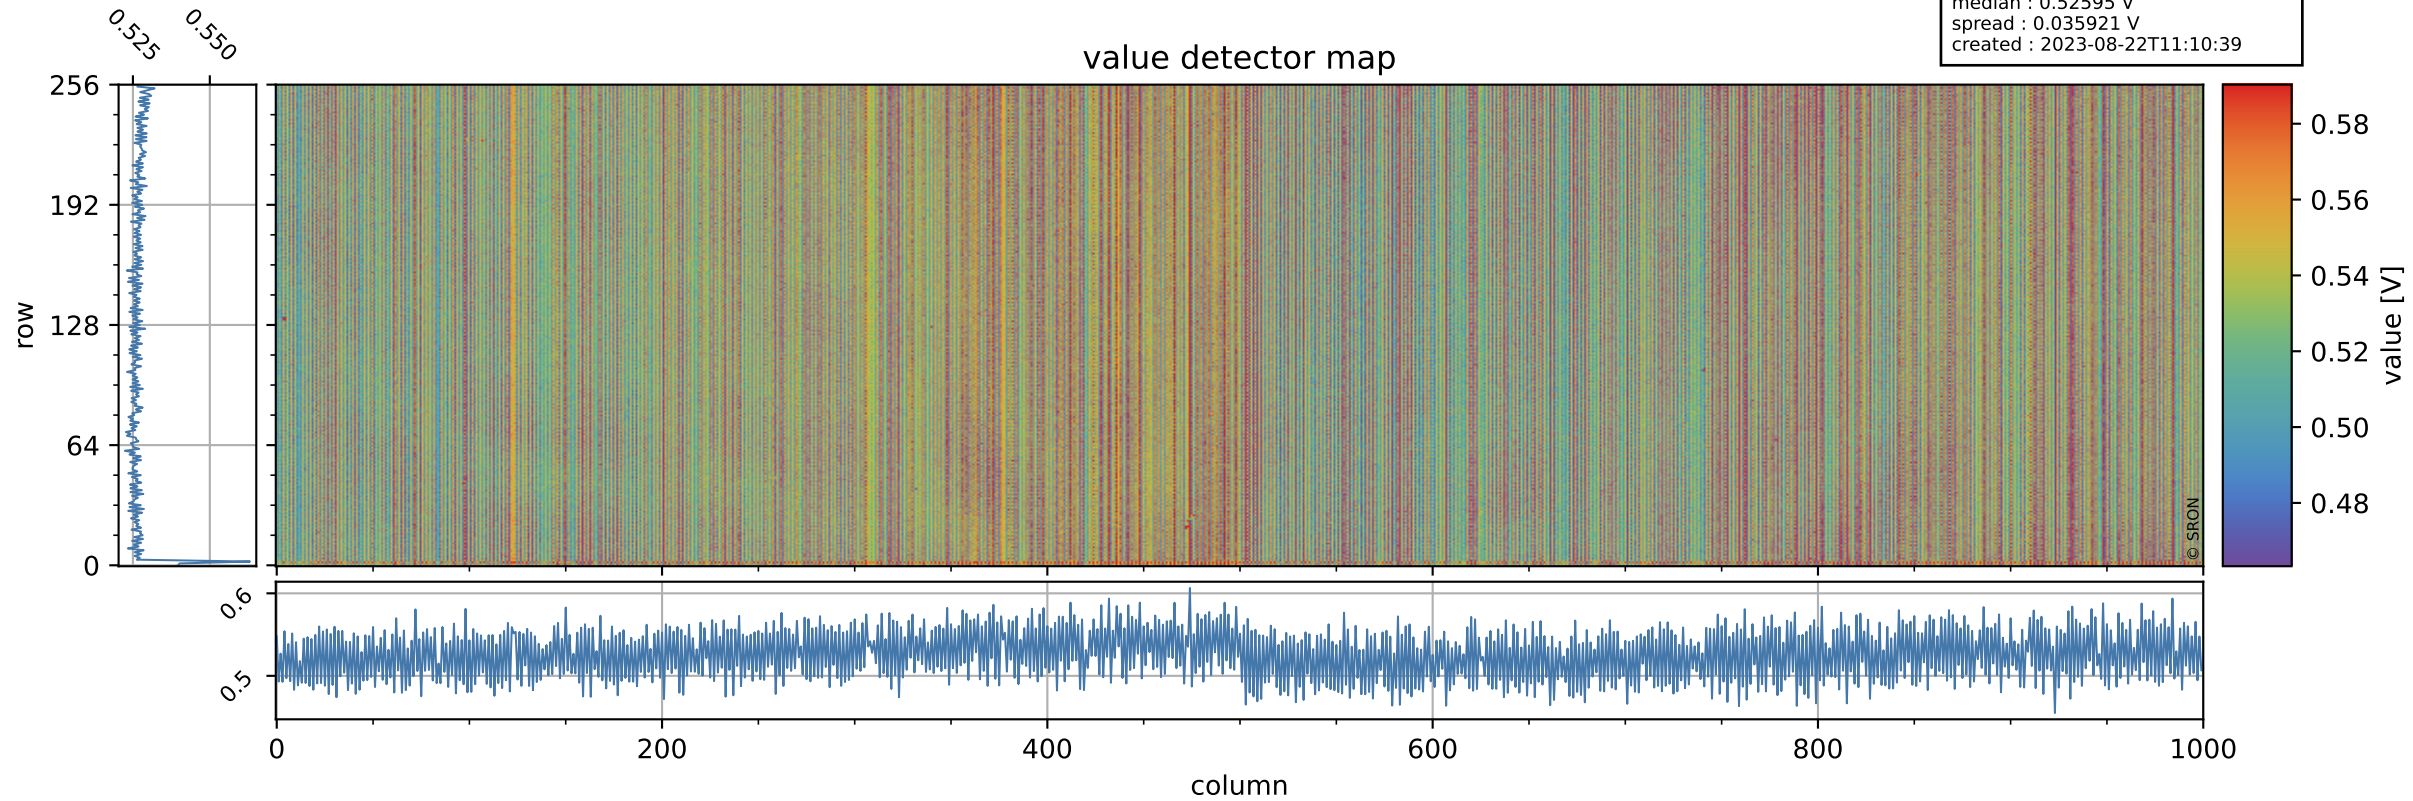

# Tropomi SWIR offset (beta nominal)

orbits : 18 in [18307, 18352]  
coverage : 2021-04-25 / 2021-04-28  
median : 0.52595 V  
spread : 0.035921 V  
created : 2023-08-22T11:10:39

## value detector map

# Tropomi SWIR offset (beta nominal)

orbits : 18 in [18307, 18352]  
coverage : 2021-04-25 / 2021-04-28  
median : 31.803  $\mu\text{V}$   
spread : 15.656  $\mu\text{V}$   
created : 2023-08-22T11:10:39

# Tropomi SWIR offset (beta nominal) ground-tracks of Sentinel-5P

orbits : 18 in [18307, 18352]  
coverage : 2021-04-25 / 2021-04-28  
created : 2023-08-22T11:10:40