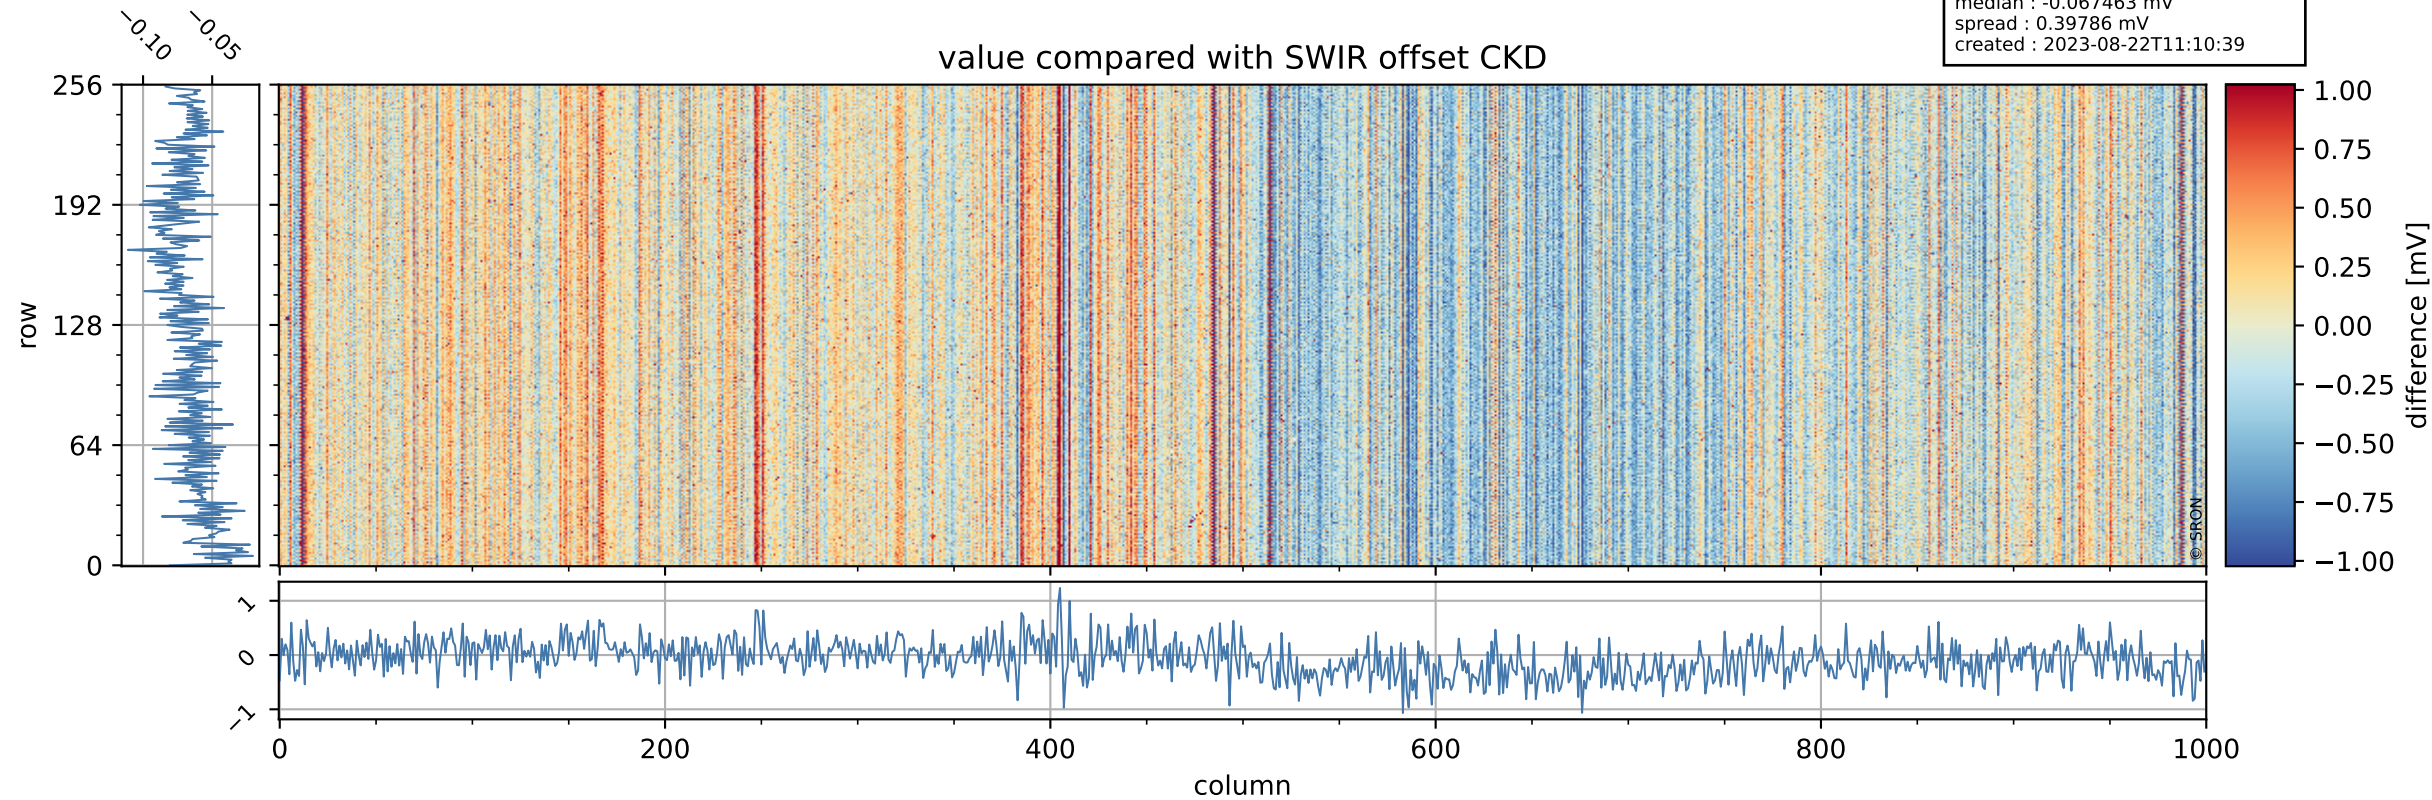

## value detector map

# Tropomi SWIR offset (beta nominal)

orbits : 18 in [18307, 18352]  
coverage : 2021-04-25 / 2021-04-28  
median : 31.803  $\mu\text{V}$   
spread : 15.656  $\mu\text{V}$   
created : 2023-08-22T11:10:39

# Tropomi SWIR offset (beta nominal)

orbits : 18 in [18307, 18352]  
coverage : 2021-04-25 / 2021-04-28  
median : -0.067463 mV  
spread : 0.39786 mV  
created : 2023-08-22T11:10:39

value compared with SWIR offset CKD

# Tropomi SWIR offset (beta nominal) ground-tracks of Sentinel-5P

orbits : 18 in [18307, 18352]  
coverage : 2021-04-25 / 2021-04-28  
created : 2023-08-22T11:10:40