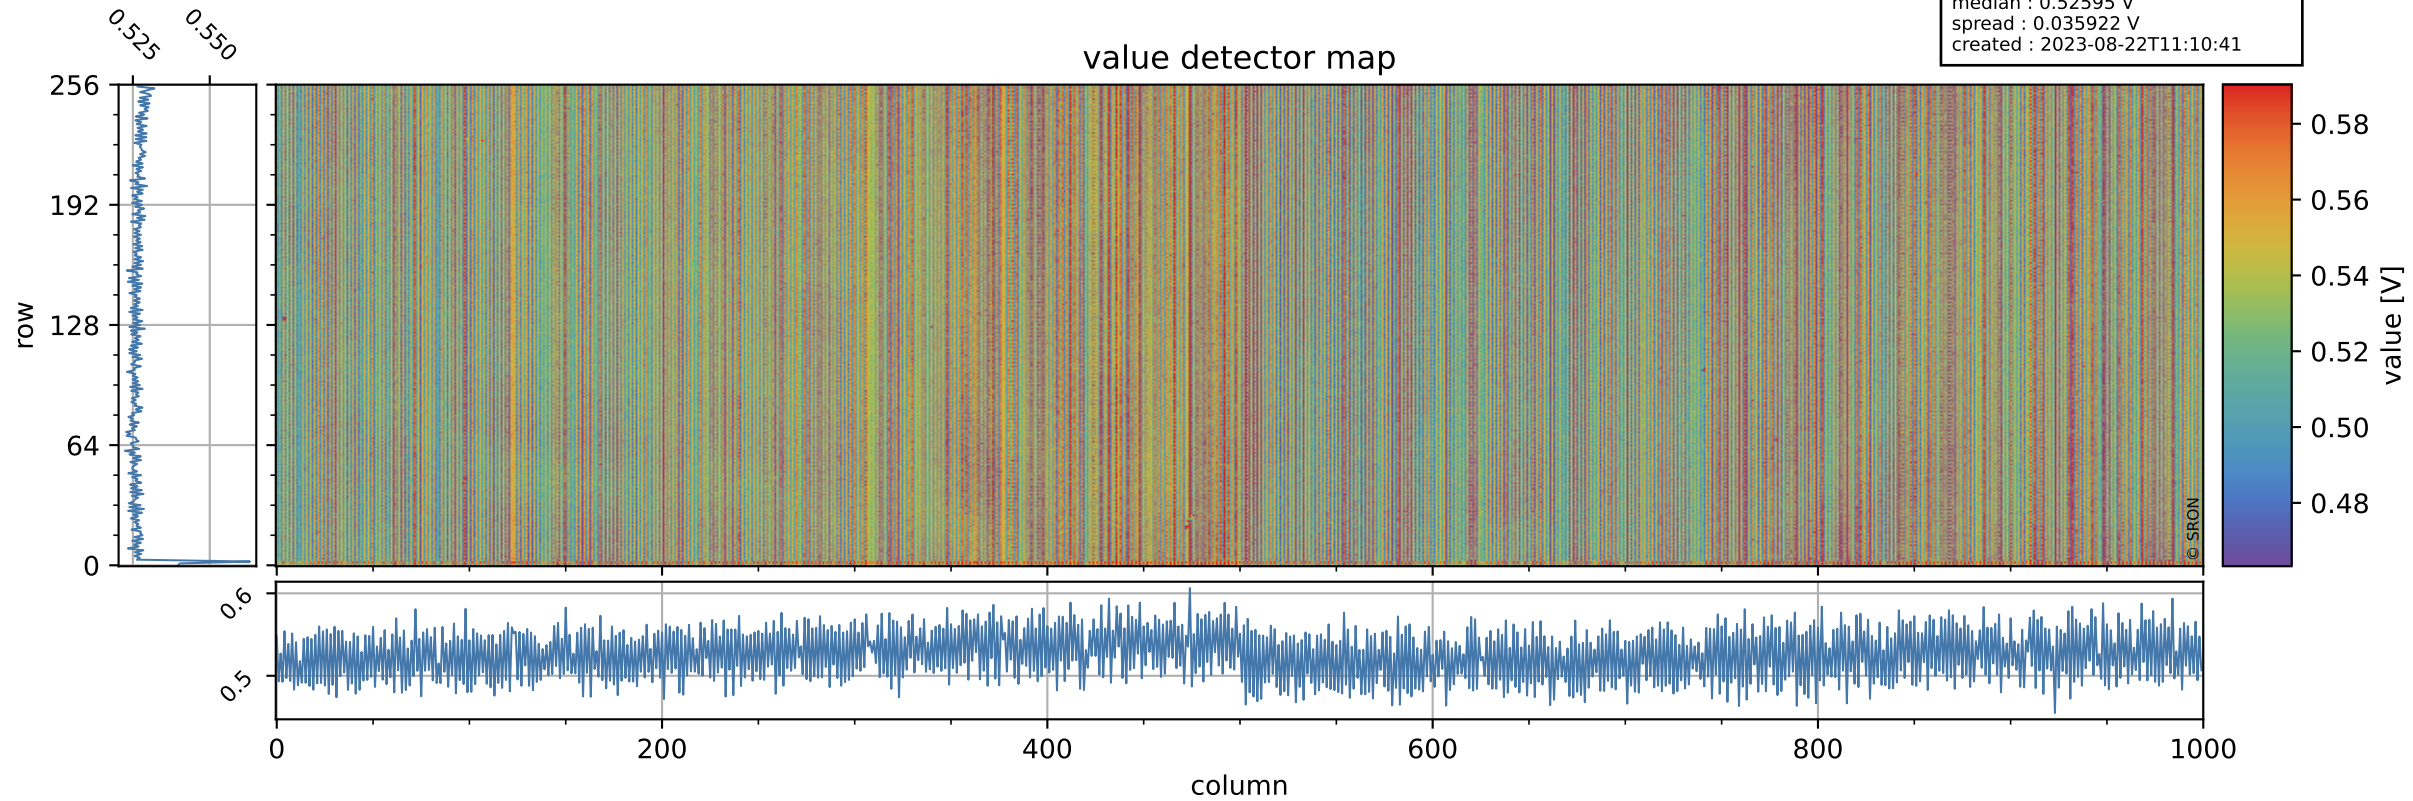

Tropomi SWIR offset (beta nominal)

orbits : 20 in [18352, 18397]
coverage : 2021-04-29 / 2021-05-02
median : 0.52595 V
spread : 0.035922 V
created : 2023-08-22T11:10:41

value detector map

Tropomi SWIR offset (beta nominal)

orbits : 20 in [18352, 18397]
coverage : 2021-04-29 / 2021-05-02
median : 29.647 μV
spread : 14.737 μV
created : 2023-08-22T11:10:41

Tropomi SWIR offset (beta nominal)

orbits : 20 in [18352, 18397]
coverage : 2021-04-29 / 2021-05-02
median : -0.063666 mV
spread : 0.4047 mV
created : 2023-08-22T11:10:41

value compared with SWIR offset CKD

Tropomi SWIR offset (beta nominal) ground-tracks of Sentinel-5P

orbits : 20 in [18352, 18397]
coverage : 2021-04-29 / 2021-05-02
created : 2023-08-22T11:10:42

Tropomi SWIR offset (beta nominal)

orbits : [1867, 18397]
coverage : 2018-02-20 / 2021-05-02
created : 2023-08-22T11:10:42

trend of detector median & temperatures