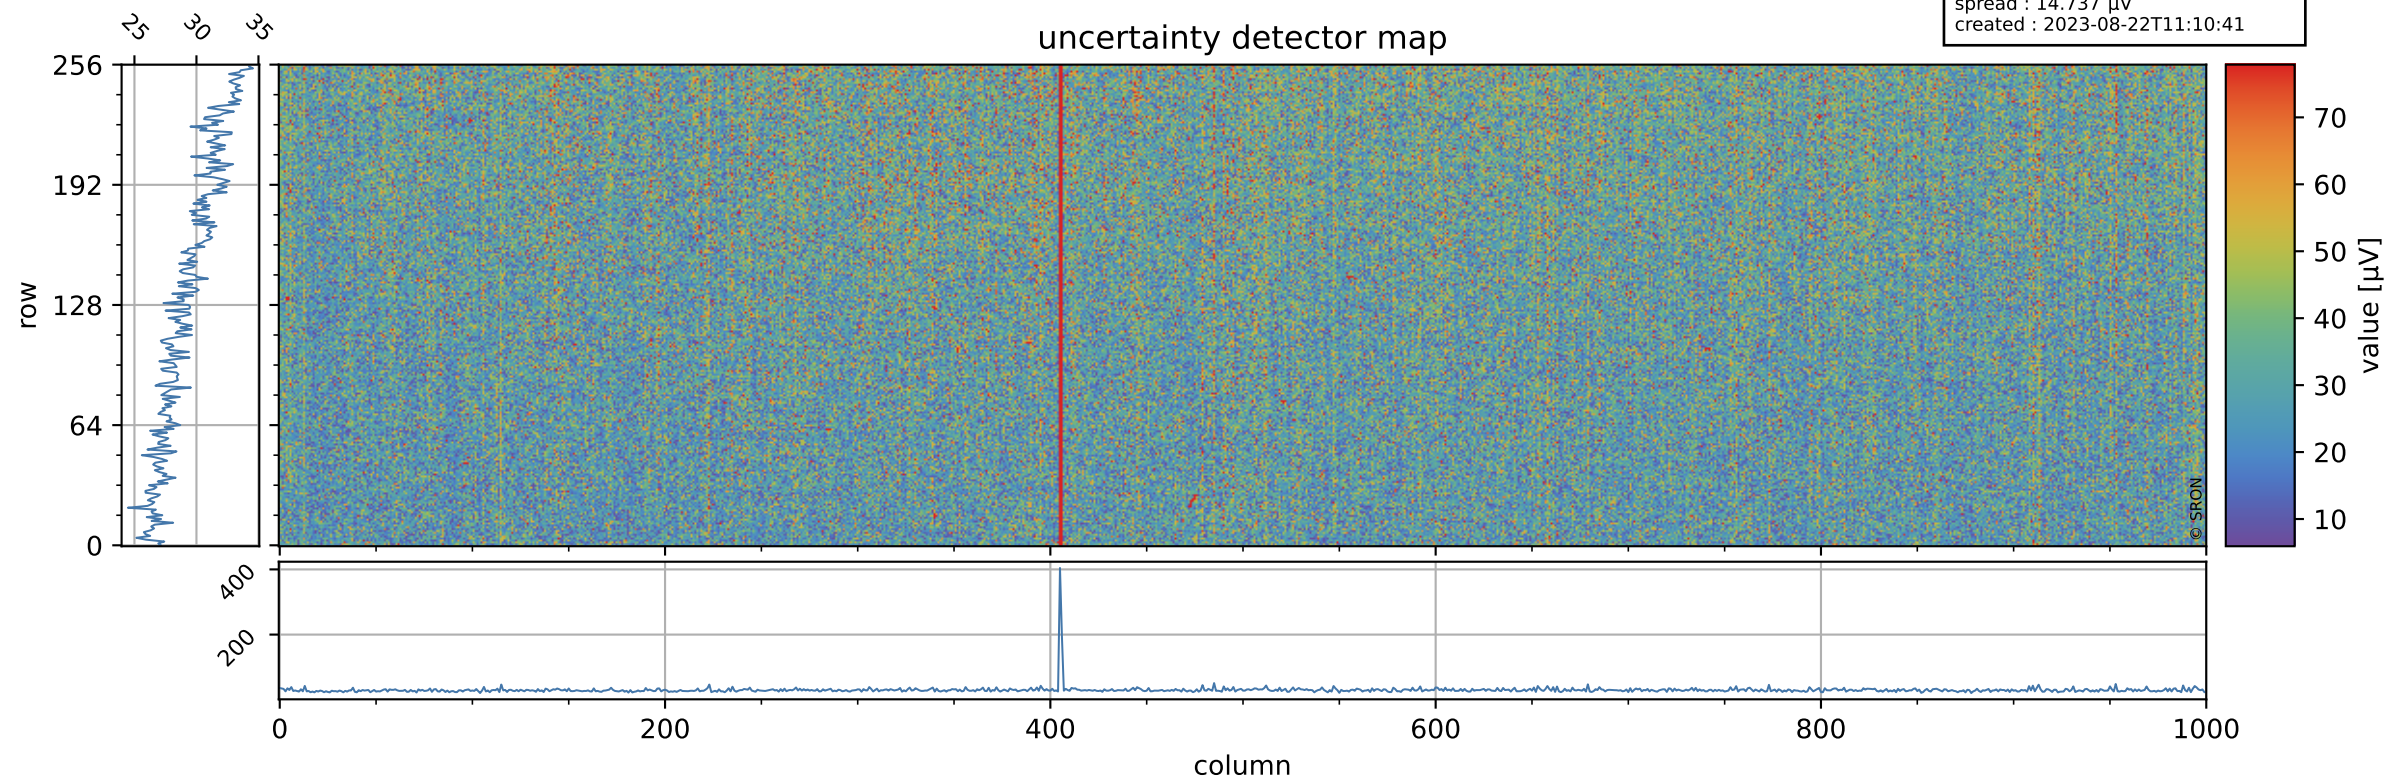

Tropomi SWIR offset (beta nominal)

orbits : 20 in [18352, 18397]
coverage : 2021-04-29 / 2021-05-02
median : 0.52595 V
spread : 0.035922 V
created : 2023-08-22T11:10:41

value detector map

Tropomi SWIR offset (beta nominal)

orbits : 20 in [18352, 18397]
coverage : 2021-04-29 / 2021-05-02
median : 29.647 μV
spread : 14.737 μV
created : 2023-08-22T11:10:41

Tropomi SWIR offset (beta nominal)

orbits : 20 in [18352, 18397]
coverage : 2021-04-29 / 2021-05-02
median : -0.063666 mV
spread : 0.4047 mV
created : 2023-08-22T11:10:41

value compared with SWIR offset CKD

Tropomi SWIR offset (beta nominal) ground-tracks of Sentinel-5P

orbits : 20 in [18352, 18397]
coverage : 2021-04-29 / 2021-05-02
created : 2023-08-22T11:10:42

Tropomi SWIR offset (beta nominal)

orbits : [1867, 18397]
coverage : 2018-02-20 / 2021-05-02
created : 2023-08-22T11:10:42

trend of detector median & temperatures