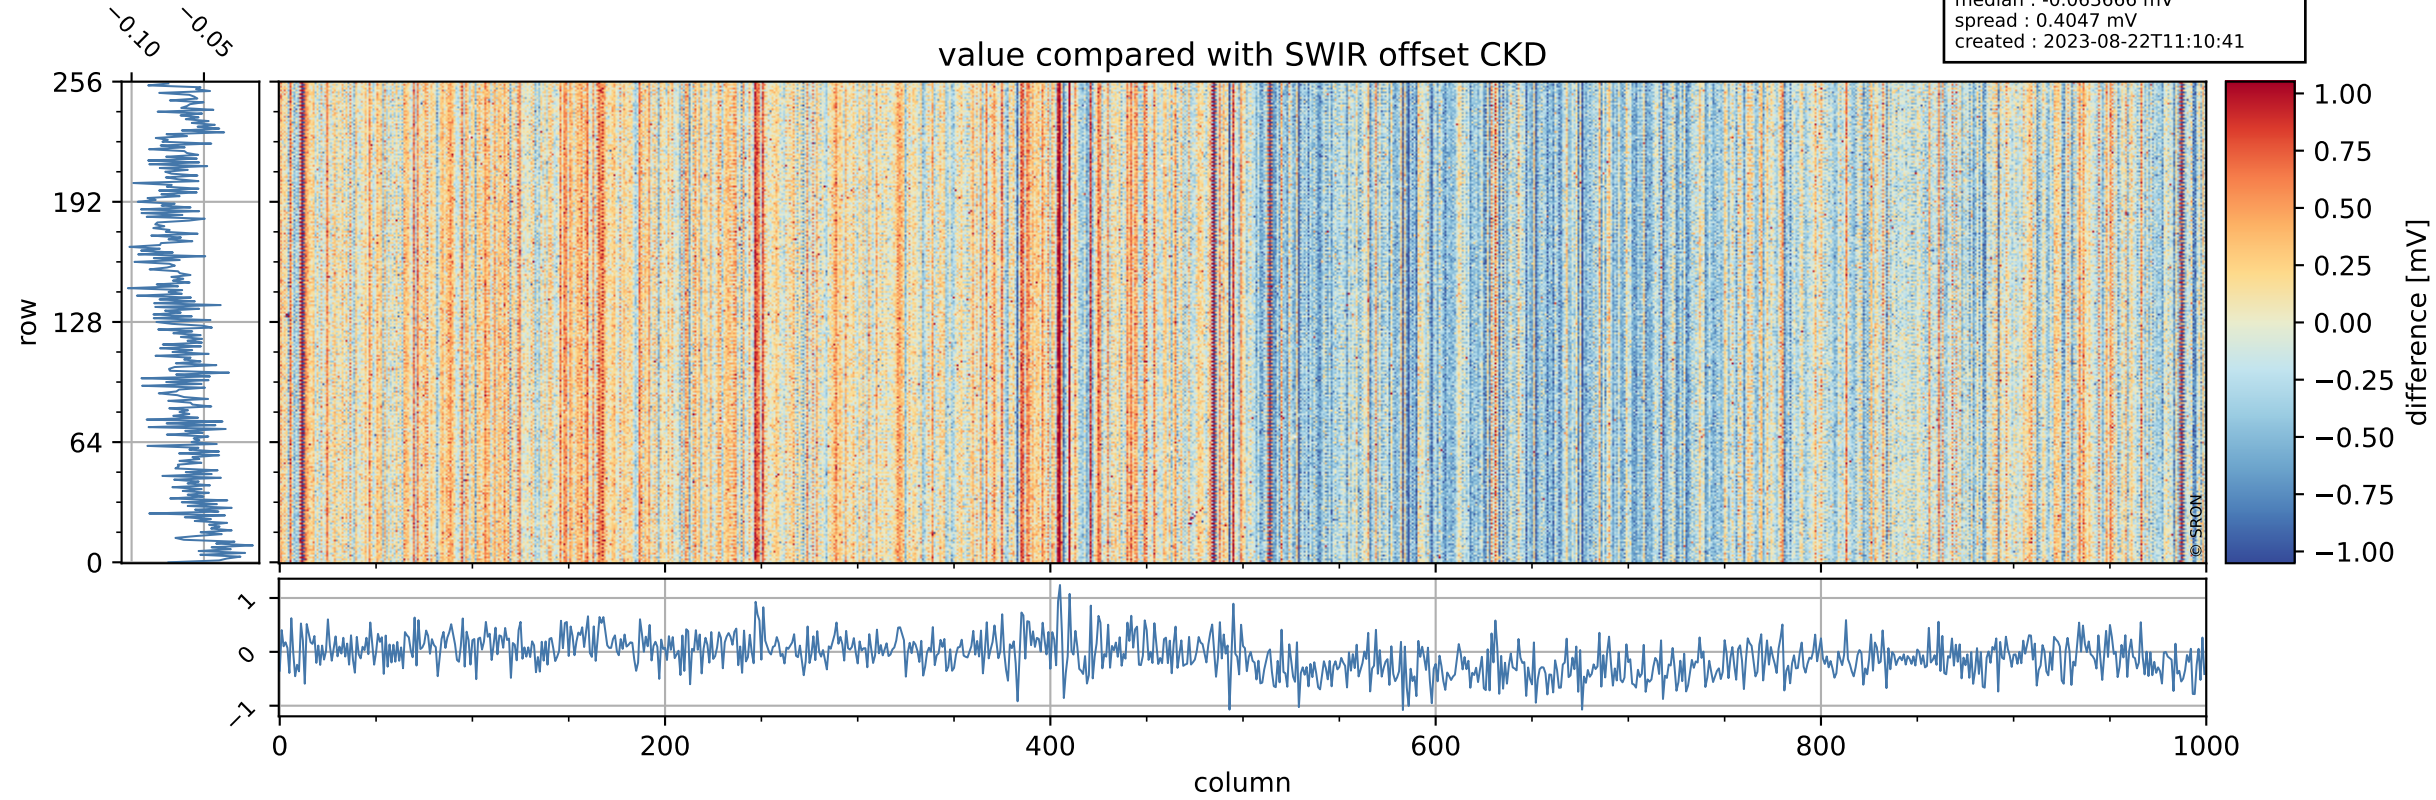

Tropomi SWIR offset (beta nominal)

orbits : 20 in [18352, 18397]
coverage : 2021-04-29 / 2021-05-02
median : 0.52595 V
spread : 0.035922 V
created : 2023-08-22T11:10:41

value detector map

Tropomi SWIR offset (beta nominal)

orbits : 20 in [18352, 18397]
coverage : 2021-04-29 / 2021-05-02
median : 29.647 μV
spread : 14.737 μV
created : 2023-08-22T11:10:41

Tropomi SWIR offset (beta nominal)

orbits : 20 in [18352, 18397]
coverage : 2021-04-29 / 2021-05-02
median : -0.063666 mV
spread : 0.4047 mV
created : 2023-08-22T11:10:41

value compared with SWIR offset CKD

Tropomi SWIR offset (beta nominal) ground-tracks of Sentinel-5P

orbits : 20 in [18352, 18397]
coverage : 2021-04-29 / 2021-05-02
created : 2023-08-22T11:10:42

Tropomi SWIR offset (beta nominal)

orbits : [1867, 18397]
coverage : 2018-02-20 / 2021-05-02
created : 2023-08-22T11:10:42

trend of detector median & temperatures