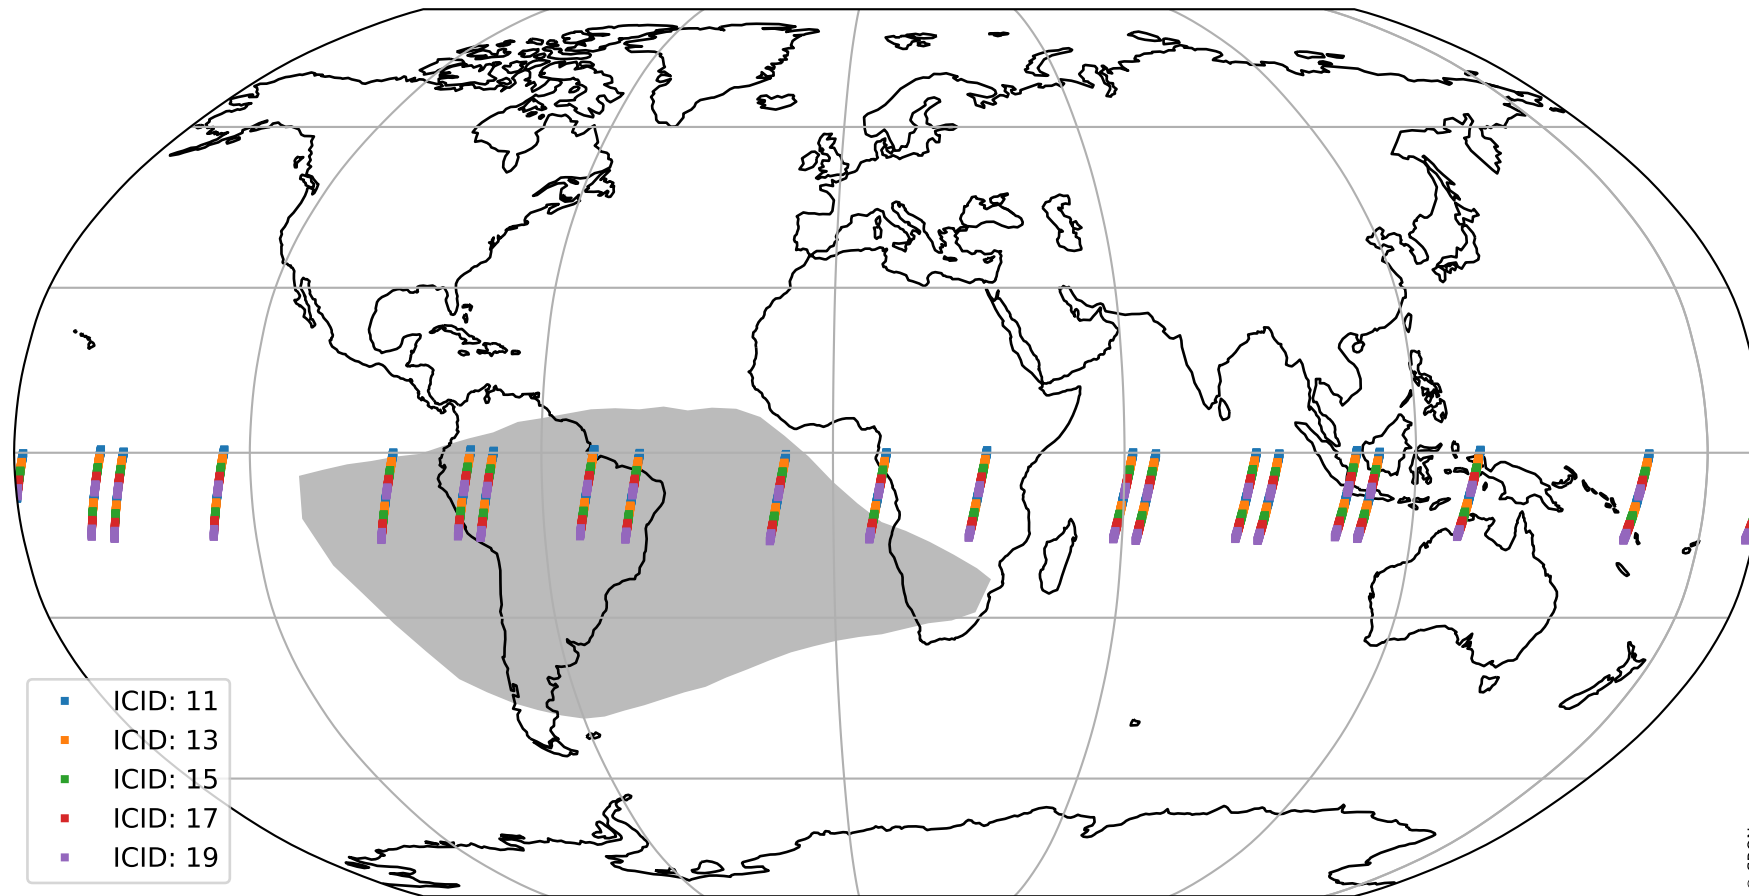

Tropomi SWIR offset (beta nominal)

orbits : 20 in [18352, 18397]
coverage : 2021-04-29 / 2021-05-02
median : 0.52595 V
spread : 0.035922 V
created : 2023-08-22T11:10:41

value detector map

Tropomi SWIR offset (beta nominal)

orbits : 20 in [18352, 18397]
coverage : 2021-04-29 / 2021-05-02
median : 29.647 μV
spread : 14.737 μV
created : 2023-08-22T11:10:41

Tropomi SWIR offset (beta nominal)

orbits : 20 in [18352, 18397]
coverage : 2021-04-29 / 2021-05-02
median : -0.063666 mV
spread : 0.4047 mV
created : 2023-08-22T11:10:41

value compared with SWIR offset CKD

Tropomi SWIR offset (beta nominal) ground-tracks of Sentinel-5P

orbits : 20 in [18352, 18397]
coverage : 2021-04-29 / 2021-05-02
created : 2023-08-22T11:10:42

Tropomi SWIR offset (beta nominal)

orbits : [1867, 18397]
coverage : 2018-02-20 / 2021-05-02
created : 2023-08-22T11:10:42

trend of detector median & temperatures