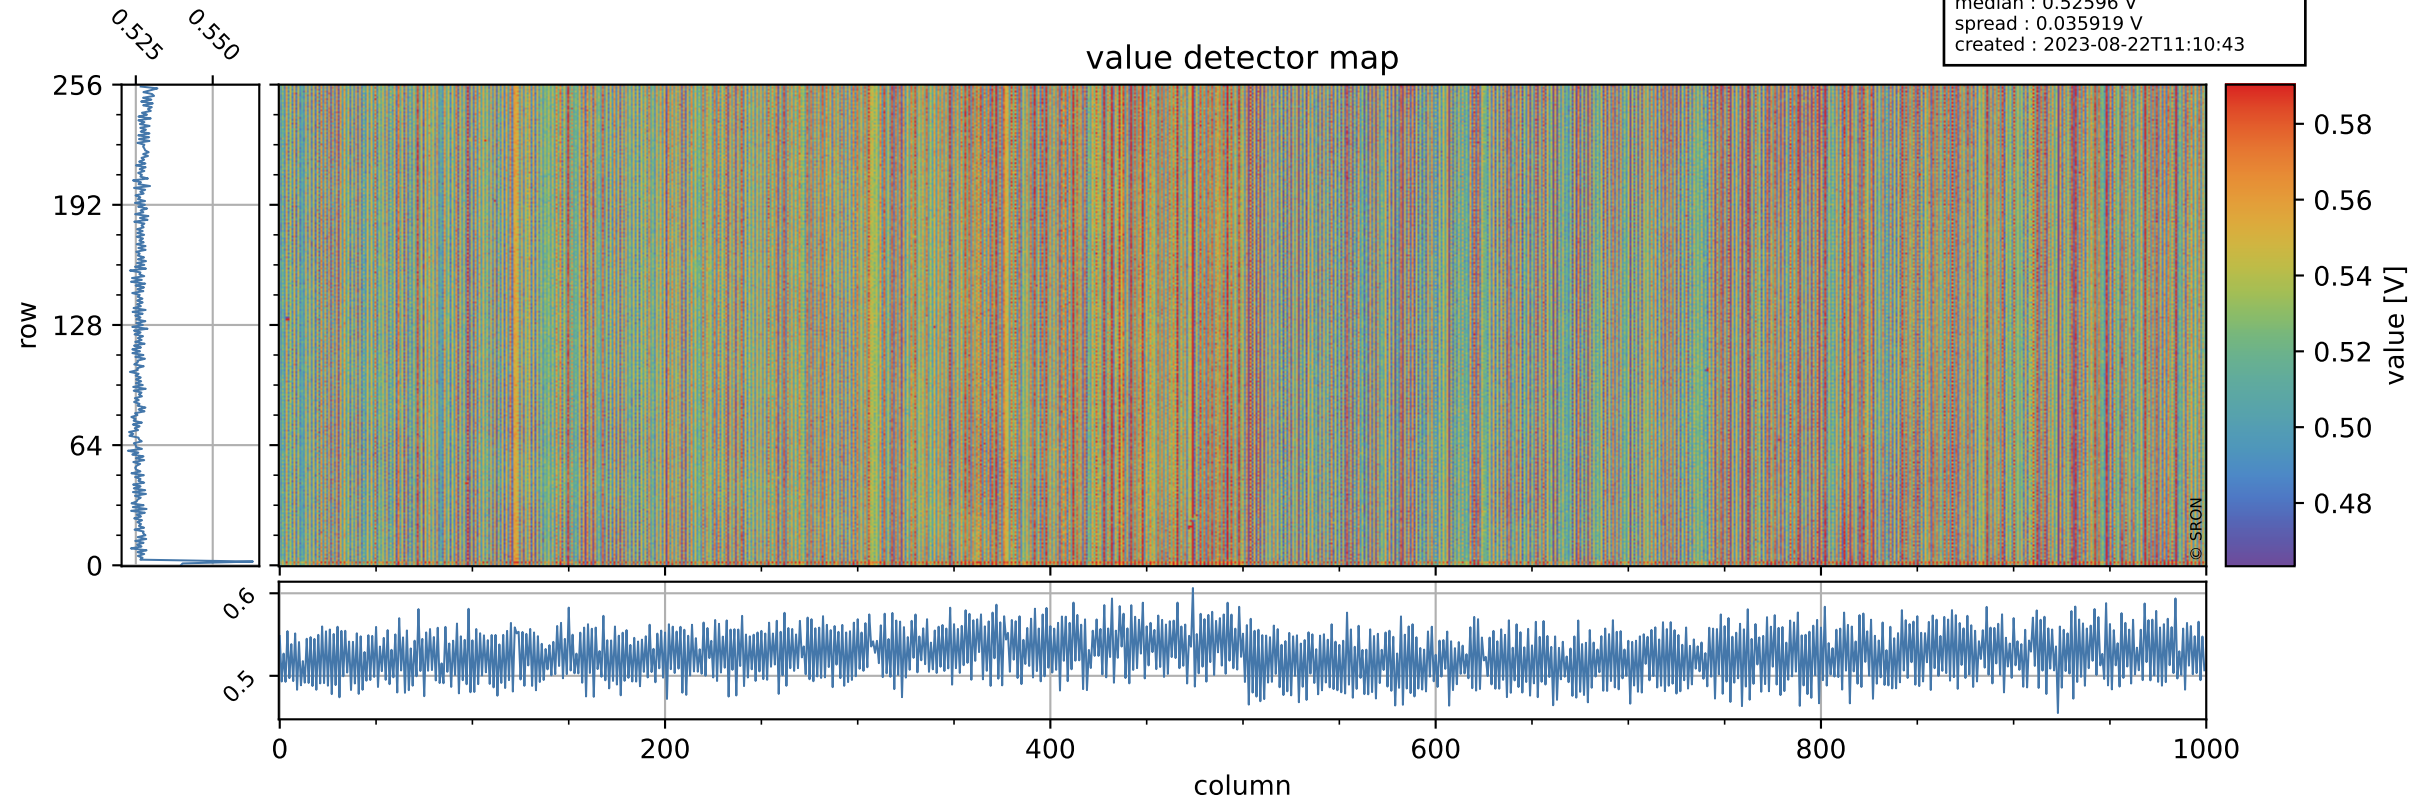

Tropomi SWIR offset (beta nominal)

orbits : 19 in [18397, 18442]
coverage : 2021-05-02 / 2021-05-05
median : 0.52596 V
spread : 0.035919 V
created : 2023-08-22T11:10:43

value detector map

Tropomi SWIR offset (beta nominal)

orbits : 19 in [18397, 18442]
coverage : 2021-05-02 / 2021-05-05
median : 31.157 μV
spread : 15.662 μV
created : 2023-08-22T11:10:43

Tropomi SWIR offset (beta nominal)

orbits : 19 in [18397, 18442]
coverage : 2021-05-02 / 2021-05-05
median : -0.047821 mV
spread : 0.39202 mV
created : 2023-08-22T11:10:43

value compared with SWIR offset CKD

Tropomi SWIR offset (beta nominal) ground-tracks of Sentinel-5P

orbits : 19 in [18397, 18442]
coverage : 2021-05-02 / 2021-05-05
created : 2023-08-22T11:10:44

Tropomi SWIR offset (beta nominal)

orbits : [1867, 18442]
coverage : 2018-02-20 / 2021-05-05
created : 2023-08-22T11:10:44

trend of detector median & temperatures