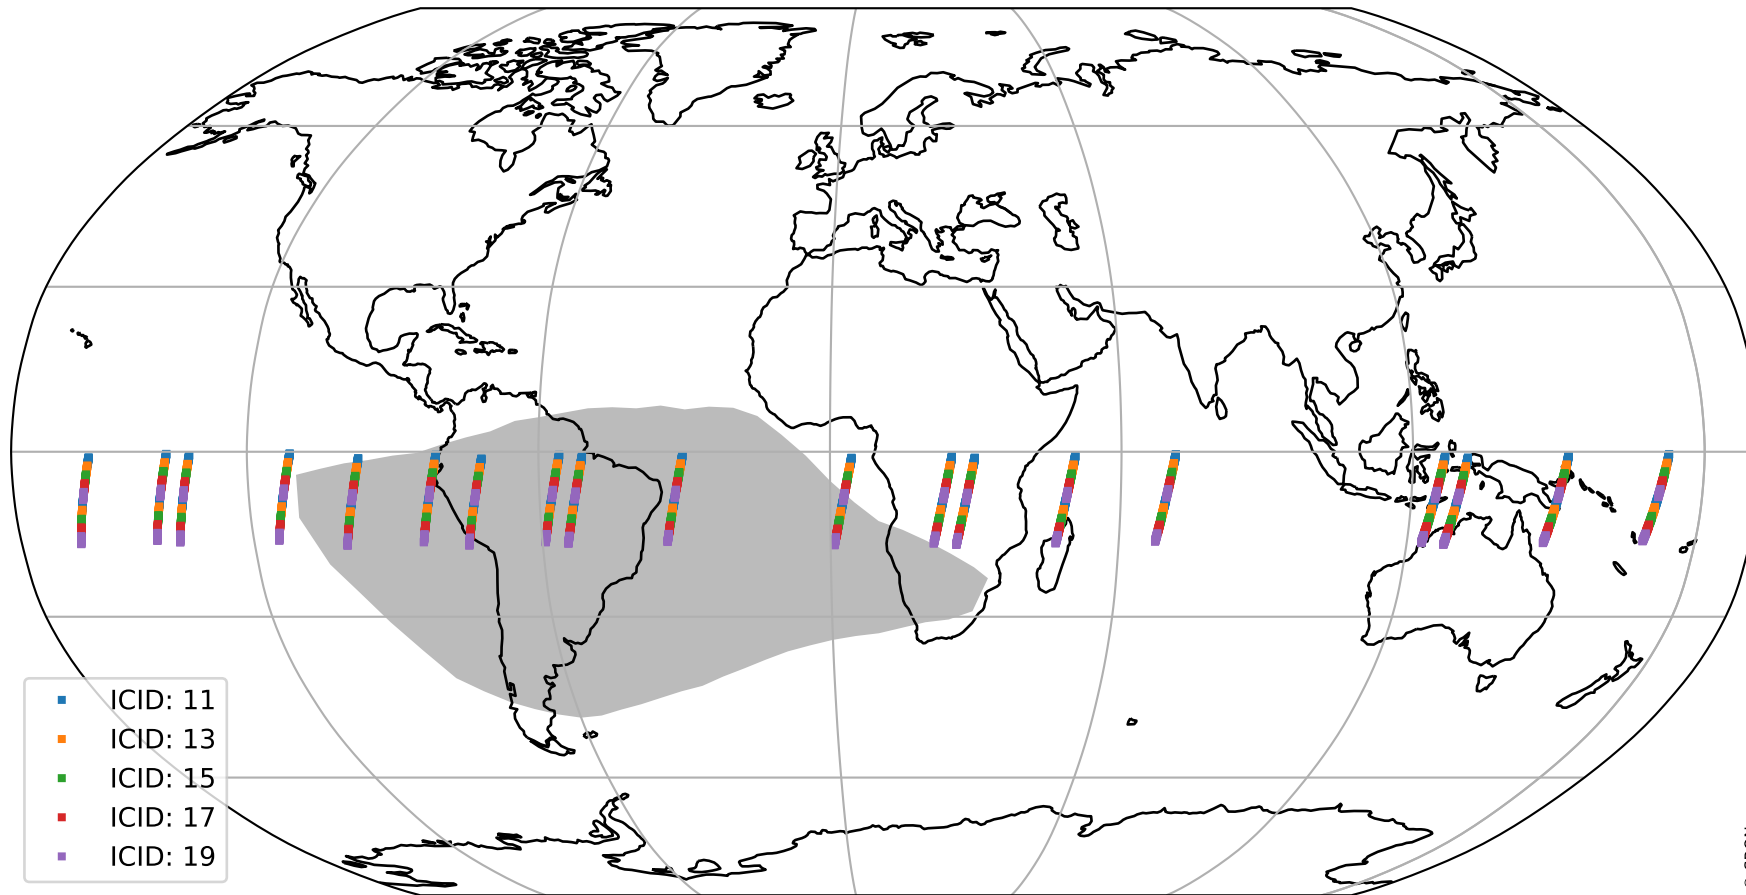

Tropomi SWIR offset (beta nominal)

orbits : 19 in [18397, 18442]
coverage : 2021-05-02 / 2021-05-05
median : 0.52596 V
spread : 0.035919 V
created : 2023-08-22T11:10:43

value detector map

Tropomi SWIR offset (beta nominal)

orbits : 19 in [18397, 18442]
coverage : 2021-05-02 / 2021-05-05
median : 31.157 μV
spread : 15.662 μV
created : 2023-08-22T11:10:43

Tropomi SWIR offset (beta nominal)

orbits : 19 in [18397, 18442]
coverage : 2021-05-02 / 2021-05-05
median : -0.047821 mV
spread : 0.39202 mV
created : 2023-08-22T11:10:43

value compared with SWIR offset CKD

Tropomi SWIR offset (beta nominal) ground-tracks of Sentinel-5P

orbits : 19 in [18397, 18442]
coverage : 2021-05-02 / 2021-05-05
created : 2023-08-22T11:10:44

Tropomi SWIR offset (beta nominal)

orbits : [1867, 18442]
coverage : 2018-02-20 / 2021-05-05
created : 2023-08-22T11:10:44

trend of detector median & temperatures