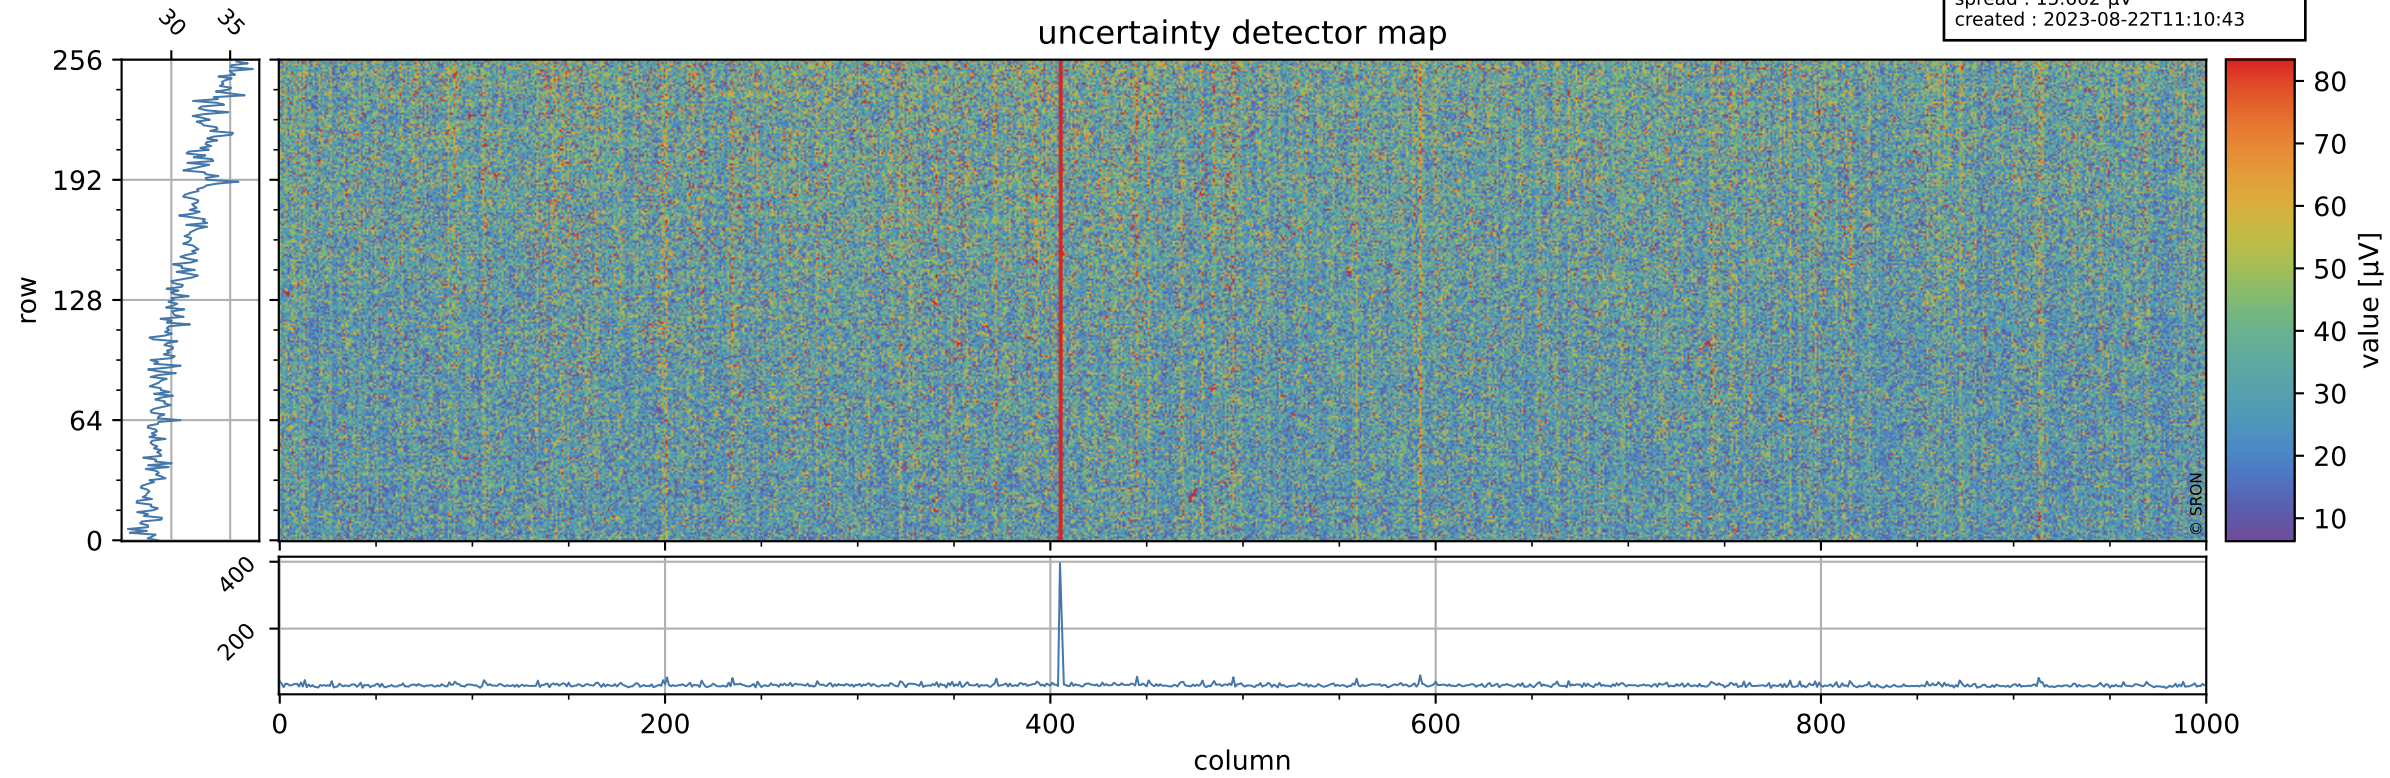

Tropomi SWIR offset (beta nominal)

orbits : 19 in [18397, 18442]
coverage : 2021-05-02 / 2021-05-05
median : 0.52596 V
spread : 0.035919 V
created : 2023-08-22T11:10:43

value detector map

Tropomi SWIR offset (beta nominal)

orbits : 19 in [18397, 18442]
coverage : 2021-05-02 / 2021-05-05
median : 31.157 μV
spread : 15.662 μV
created : 2023-08-22T11:10:43

Tropomi SWIR offset (beta nominal)

orbits : 19 in [18397, 18442]
coverage : 2021-05-02 / 2021-05-05
median : -0.047821 mV
spread : 0.39202 mV
created : 2023-08-22T11:10:43

value compared with SWIR offset CKD

Tropomi SWIR offset (beta nominal) ground-tracks of Sentinel-5P

orbits : 19 in [18397, 18442]
coverage : 2021-05-02 / 2021-05-05
created : 2023-08-22T11:10:44

Tropomi SWIR offset (beta nominal)

orbits : [1867, 18442]
coverage : 2018-02-20 / 2021-05-05
created : 2023-08-22T11:10:44

trend of detector median & temperatures