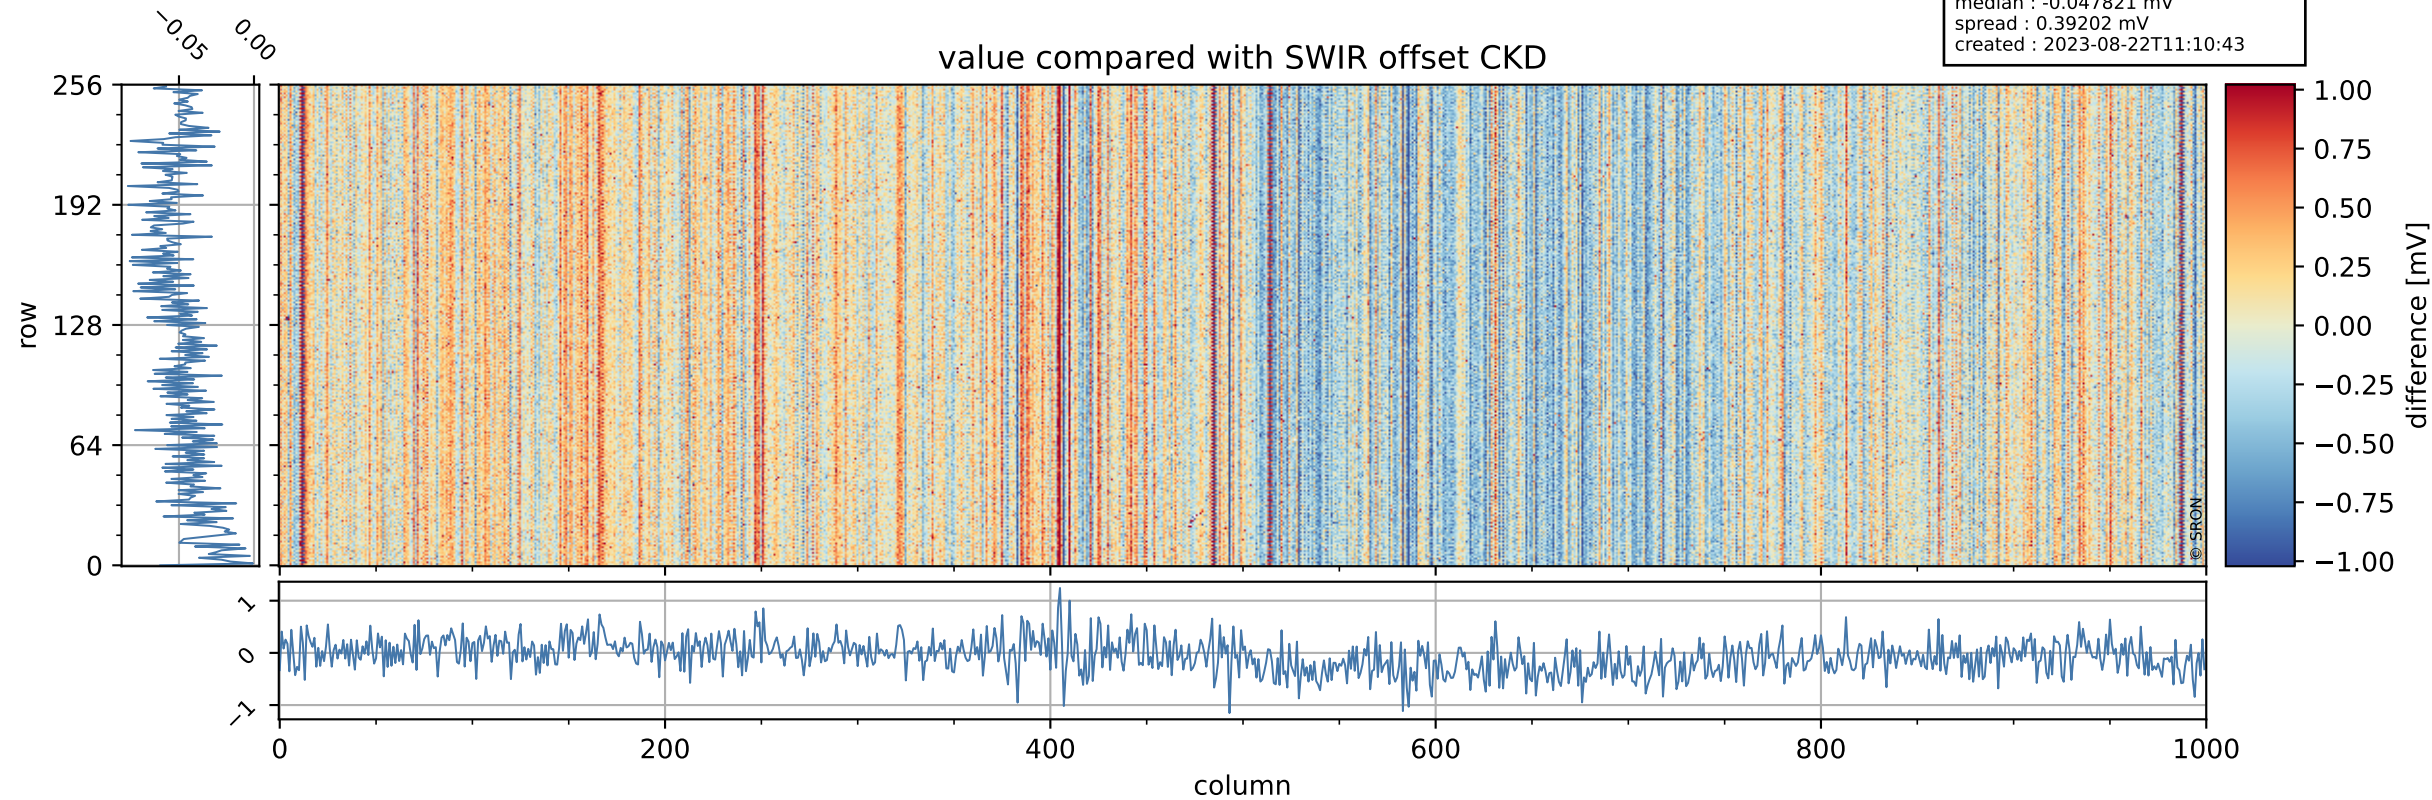

Tropomi SWIR offset (beta nominal)

orbits : 19 in [18397, 18442]
coverage : 2021-05-02 / 2021-05-05
median : 0.52596 V
spread : 0.035919 V
created : 2023-08-22T11:10:43

value detector map

Tropomi SWIR offset (beta nominal)

orbits : 19 in [18397, 18442]
coverage : 2021-05-02 / 2021-05-05
median : 31.157 μV
spread : 15.662 μV
created : 2023-08-22T11:10:43

Tropomi SWIR offset (beta nominal)

orbits : 19 in [18397, 18442]
coverage : 2021-05-02 / 2021-05-05
median : -0.047821 mV
spread : 0.39202 mV
created : 2023-08-22T11:10:43

value compared with SWIR offset CKD

Tropomi SWIR offset (beta nominal) ground-tracks of Sentinel-5P

orbits : 19 in [18397, 18442]
coverage : 2021-05-02 / 2021-05-05
created : 2023-08-22T11:10:44

Tropomi SWIR offset (beta nominal)

orbits : [1867, 18442]
coverage : 2018-02-20 / 2021-05-05
created : 2023-08-22T11:10:44

trend of detector median & temperatures