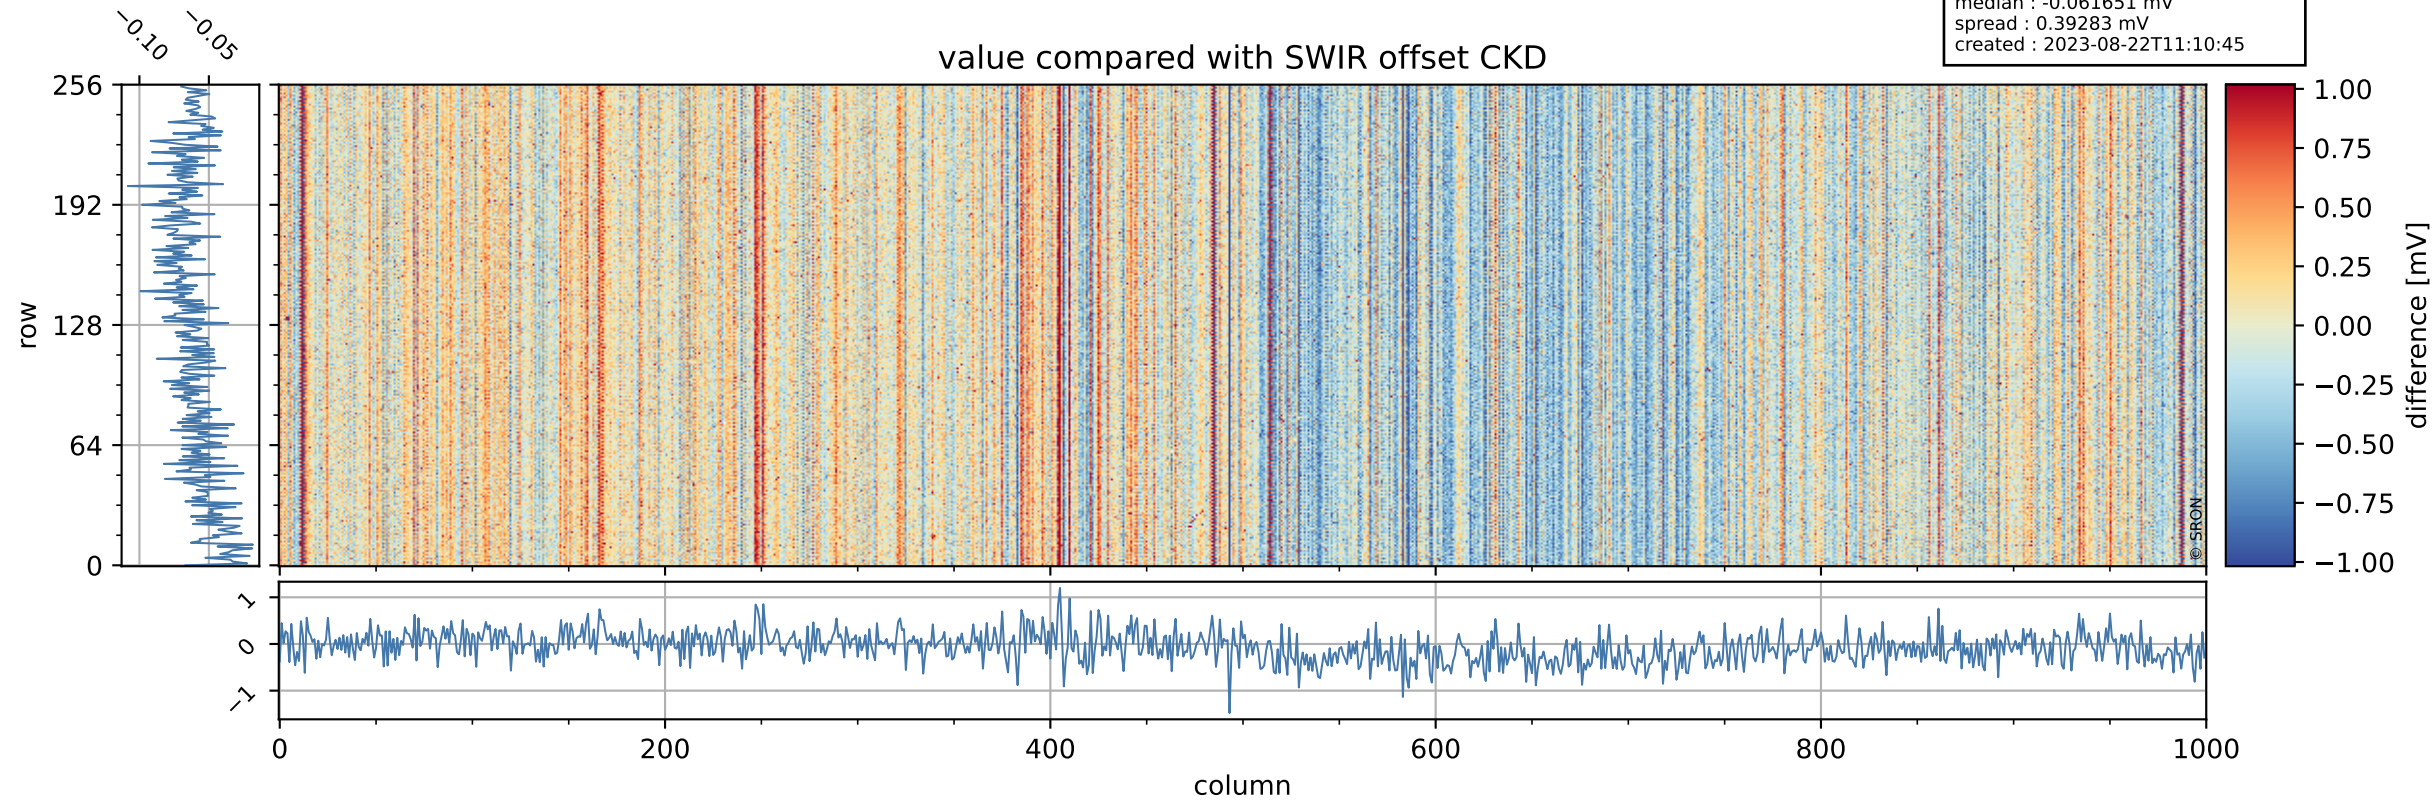

Tropomi SWIR offset (beta nominal)

orbits : 20 in [18442, 18487]
coverage : 2021-05-05 / 2021-05-08
median : 0.52595 V
spread : 0.035917 V
created : 2023-08-22T11:10:45

value detector map

Tropomi SWIR offset (beta nominal)

orbits : 20 in [18442, 18487]
coverage : 2021-05-05 / 2021-05-08
median : 30.588 μV
spread : 15.284 μV
created : 2023-08-22T11:10:45

Tropomi SWIR offset (beta nominal)

orbits : 20 in [18442, 18487]
coverage : 2021-05-05 / 2021-05-08
median : -0.061651 mV
spread : 0.39283 mV
created : 2023-08-22T11:10:45

value compared with SWIR offset CKD

Tropomi SWIR offset (beta nominal) ground-tracks of Sentinel-5P

orbits : 20 in [18442, 18487]
coverage : 2021-05-05 / 2021-05-08
created : 2023-08-22T11:10:46

Tropomi SWIR offset (beta nominal)

orbits : [1867, 18487]
coverage : 2018-02-20 / 2021-05-08
created : 2023-08-22T11:10:46

trend of detector median & temperatures