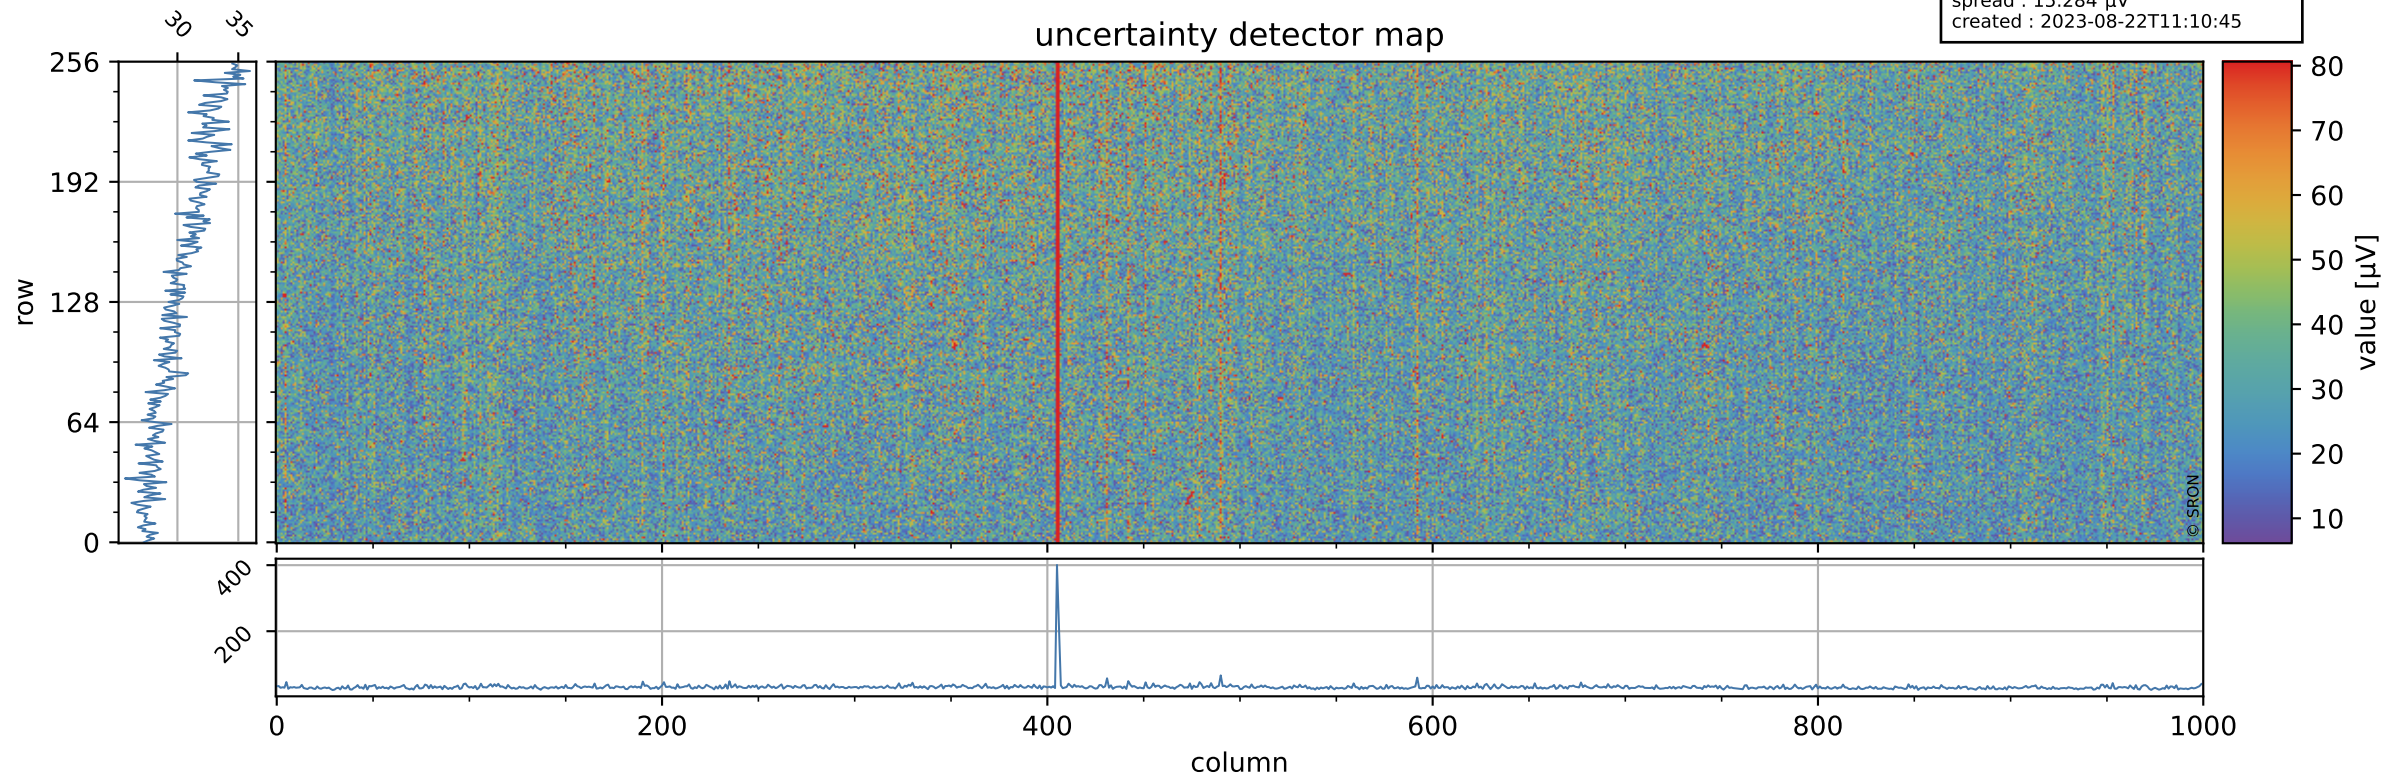

Tropomi SWIR offset (beta nominal)

orbits : 20 in [18442, 18487]
coverage : 2021-05-05 / 2021-05-08
median : 0.52595 V
spread : 0.035917 V
created : 2023-08-22T11:10:45

value detector map

Tropomi SWIR offset (beta nominal)

orbits : 20 in [18442, 18487]
coverage : 2021-05-05 / 2021-05-08
median : 30.588 μV
spread : 15.284 μV
created : 2023-08-22T11:10:45

Tropomi SWIR offset (beta nominal)

orbits : 20 in [18442, 18487]
coverage : 2021-05-05 / 2021-05-08
median : -0.061651 mV
spread : 0.39283 mV
created : 2023-08-22T11:10:45

value compared with SWIR offset CKD

Tropomi SWIR offset (beta nominal) ground-tracks of Sentinel-5P

orbits : 20 in [18442, 18487]
coverage : 2021-05-05 / 2021-05-08
created : 2023-08-22T11:10:46

Tropomi SWIR offset (beta nominal)

orbits : [1867, 18487]
coverage : 2018-02-20 / 2021-05-08
created : 2023-08-22T11:10:46

trend of detector median & temperatures