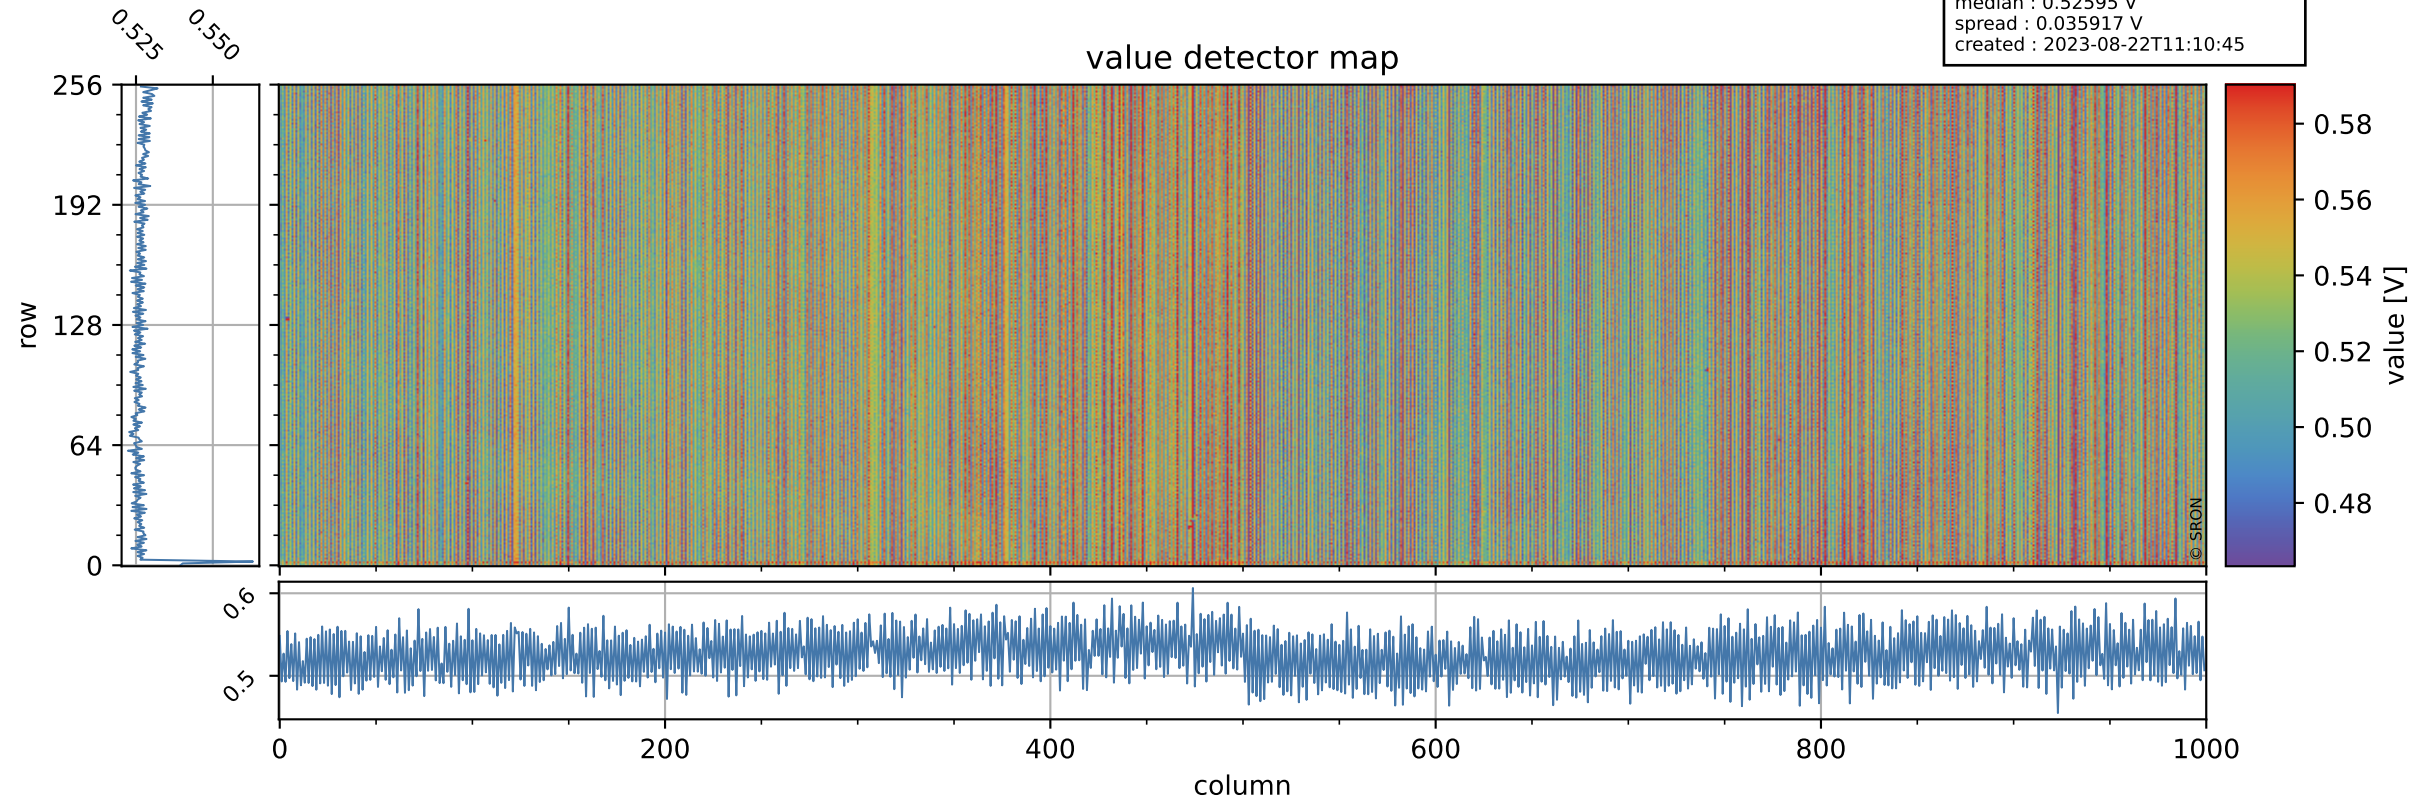

Tropomi SWIR offset (beta nominal)

orbits : 20 in [18442, 18487]
coverage : 2021-05-05 / 2021-05-08
median : 0.52595 V
spread : 0.035917 V
created : 2023-08-22T11:10:45

value detector map

Tropomi SWIR offset (beta nominal)

orbits : 20 in [18442, 18487]
coverage : 2021-05-05 / 2021-05-08
median : 30.588 μV
spread : 15.284 μV
created : 2023-08-22T11:10:45

Tropomi SWIR offset (beta nominal)

orbits : 20 in [18442, 18487]
coverage : 2021-05-05 / 2021-05-08
median : -0.061651 mV
spread : 0.39283 mV
created : 2023-08-22T11:10:45

value compared with SWIR offset CKD

Tropomi SWIR offset (beta nominal) ground-tracks of Sentinel-5P

orbits : 20 in [18442, 18487]
coverage : 2021-05-05 / 2021-05-08
created : 2023-08-22T11:10:46

Tropomi SWIR offset (beta nominal)

orbits : [1867, 18487]
coverage : 2018-02-20 / 2021-05-08
created : 2023-08-22T11:10:46

trend of detector median & temperatures