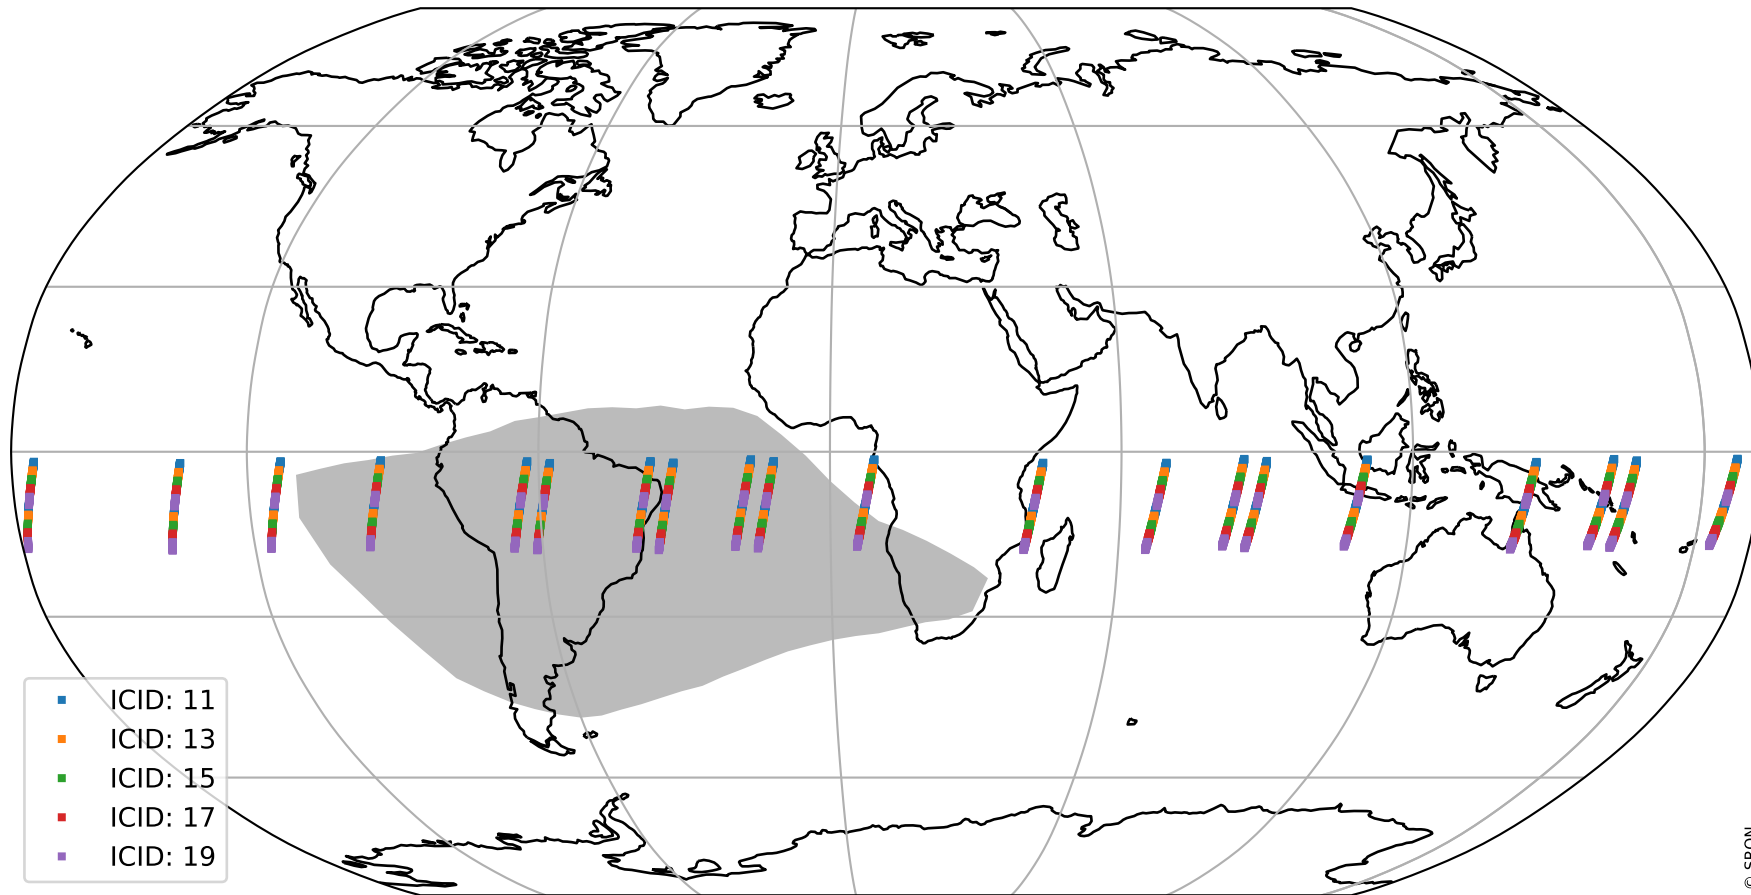

Tropomi SWIR offset (beta nominal)

orbits : 20 in [18442, 18487]
coverage : 2021-05-05 / 2021-05-08
median : 0.52595 V
spread : 0.035917 V
created : 2023-08-22T11:10:45

value detector map

Tropomi SWIR offset (beta nominal)

orbits : 20 in [18442, 18487]
coverage : 2021-05-05 / 2021-05-08
median : 30.588 μV
spread : 15.284 μV
created : 2023-08-22T11:10:45

Tropomi SWIR offset (beta nominal)

orbits : 20 in [18442, 18487]
coverage : 2021-05-05 / 2021-05-08
median : -0.061651 mV
spread : 0.39283 mV
created : 2023-08-22T11:10:45

value compared with SWIR offset CKD

Tropomi SWIR offset (beta nominal) ground-tracks of Sentinel-5P

orbits : 20 in [18442, 18487]
coverage : 2021-05-05 / 2021-05-08
created : 2023-08-22T11:10:46

Tropomi SWIR offset (beta nominal)

orbits : [1867, 18487]
coverage : 2018-02-20 / 2021-05-08
created : 2023-08-22T11:10:46

trend of detector median & temperatures